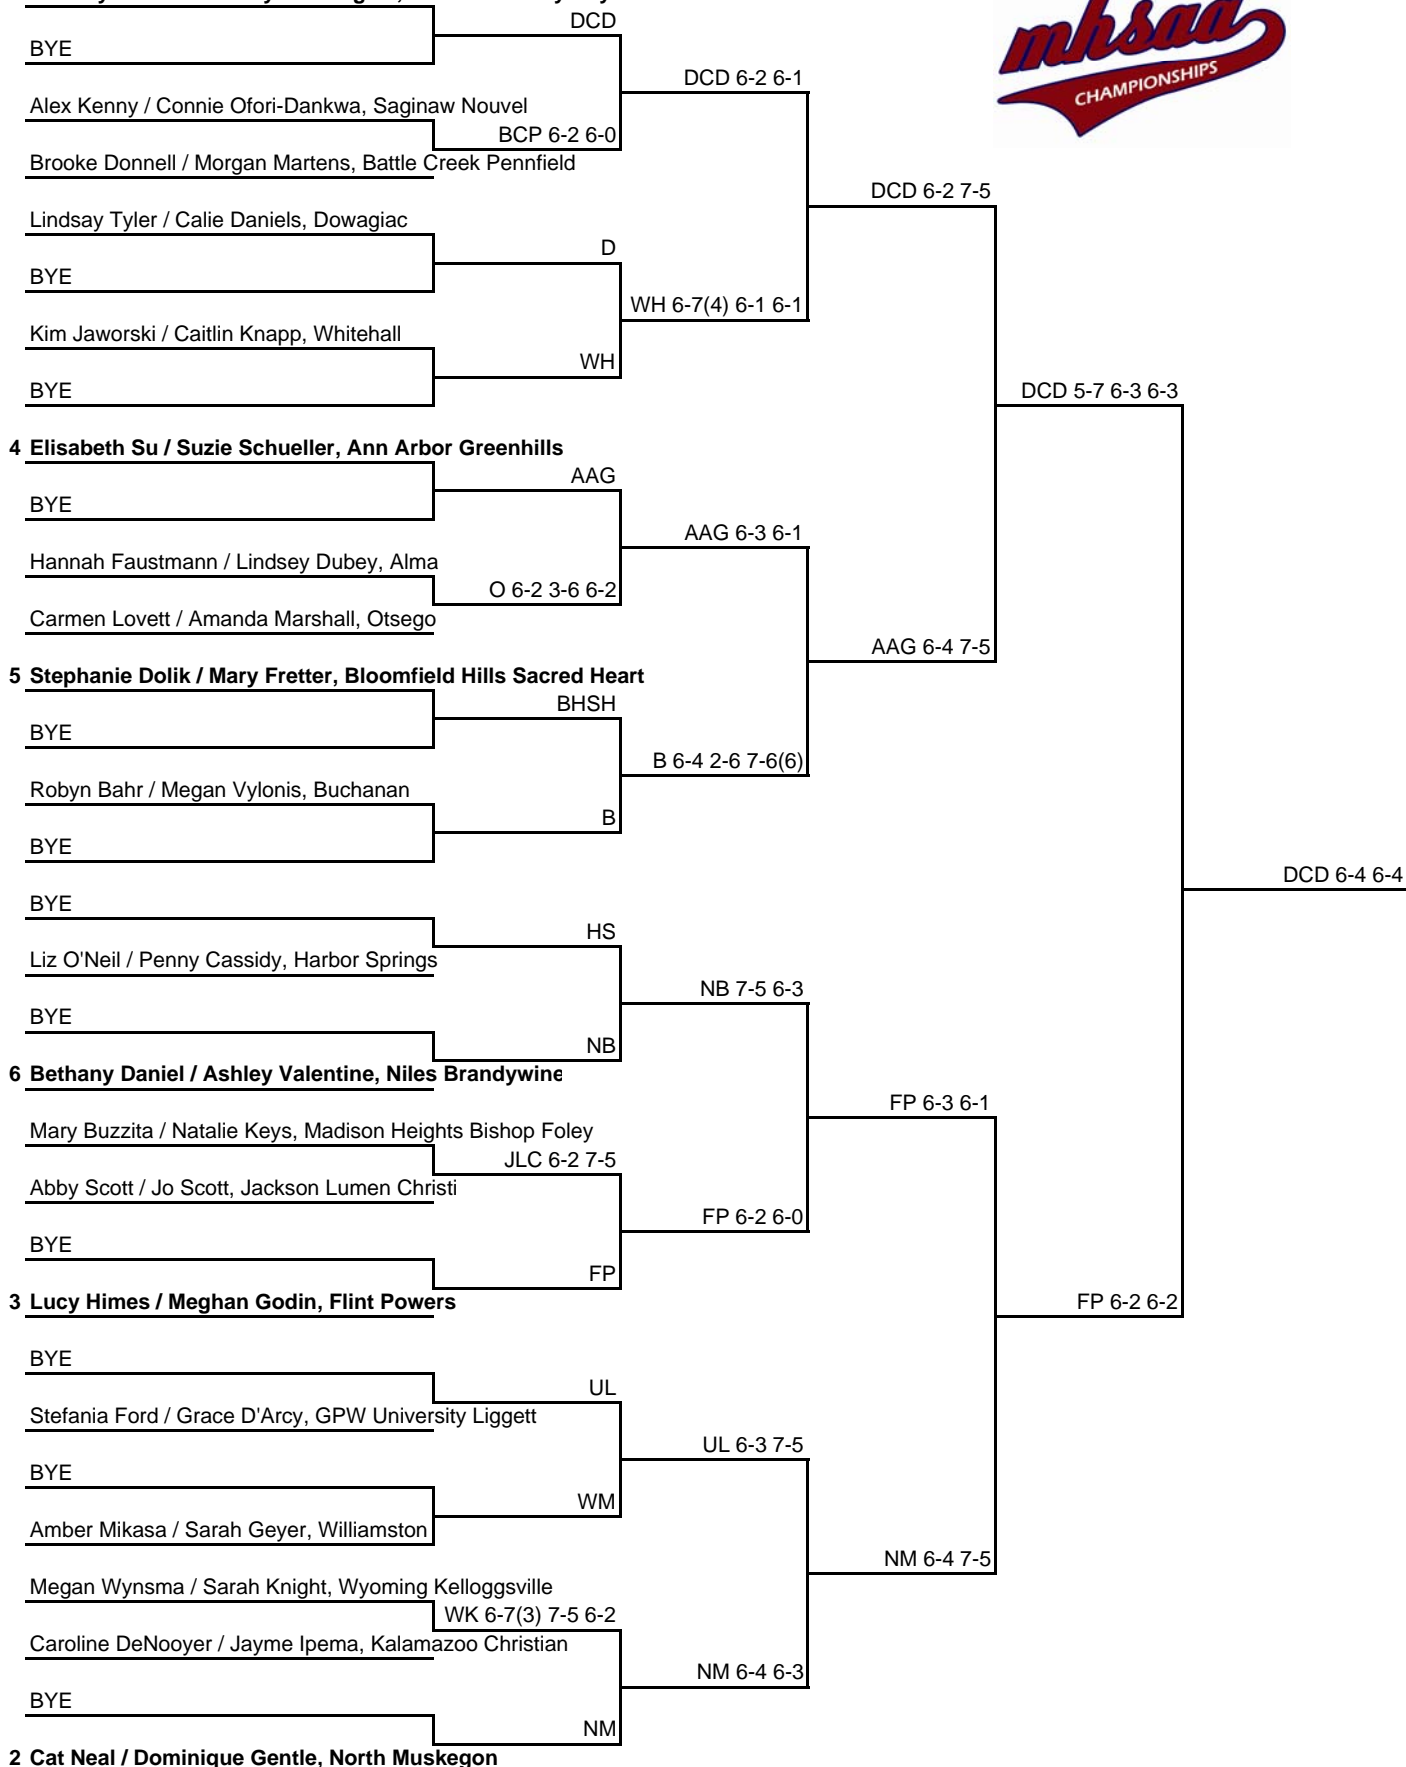

2005 MHSAA LP Divison 4 Girls Tennis Finals - Holland - Oct. 14-15

Division 4 - No. 1 Doubles

1 Katharyn Downs / Vindya Baddigam, Detroit Country Day

BYE DCD

Alex Kenny / Connie Ofori-Dankwa, Saginaw Nouvel DCD 6-2 6-1

Brooke Donnell / Morgan Martens, Battle Creek Pennfield BCP 6-2 6-0

Lindsay Tyler / Calie Daniels, Dowagiac DCD 6-2 7-5

BYE D

Kim Jaworski / Caitlin Knapp, Whitehall WH 6-7(4) 6-1 6-1

BYE WH

4 Elisabeth Su / Suzie Schueller, Ann Arbor Greenhills

BYE AAG

Hannah Faustmann / Lindsey Dubey, Alma AAG 6-3 6-1

Carmen Lovett / Amanda Marshall, Otsego O 6-2 3-6 6-2

5 Stephanie Dolik / Mary Fretter, Bloomfield Hills Sacred Heart

BYE BHSH

Robyn Bahr / Megan Vylonis, Buchanan B 6-4 2-6 7-6(6)

BYE B

BYE HS

Liz O'Neil / Penny Cassidy, Harbor Springs NB 7-5 6-3

BYE NB

6 Bethany Daniel / Ashley Valentine, Niles Brandywine

Mary Buzzita / Natalie Keys, Madison Heights Bishop Foley FP 6-3 6-1

Abby Scott / Jo Scott, Jackson Lumen Christi JLC 6-2 7-5

BYE FP 6-2 6-0

BYE FP

3 Lucy Himes / Meghan Godin, Flint Powers

BYE UL 6-3 7-5

Stefania Ford / Grace D'Arcy, GPW University Liggett UL 6-3 7-5

BYE WM

Amber Mikasa / Sarah Geyer, Williamston NM 6-4 7-5

Megan Wynsma / Sarah Knight, Wyoming Kelloggsville WK 6-7(3) 7-5 6-2

Caroline DeNooyer / Jayme Ipema, Kalamazoo Christian NM 6-4 6-3

BYE NM

2 Cat Neal / Dominique Gentle, North Muskegon

DCD 6-4 6-4