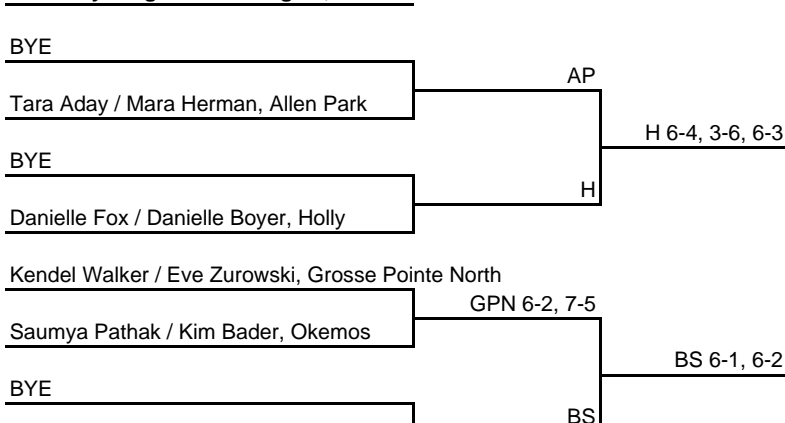

3 Courtney King / Jana Savagian, Bloomfield Hills Lahser

2 Megan Donlin / Darby Boese, Birmingham Seaholm