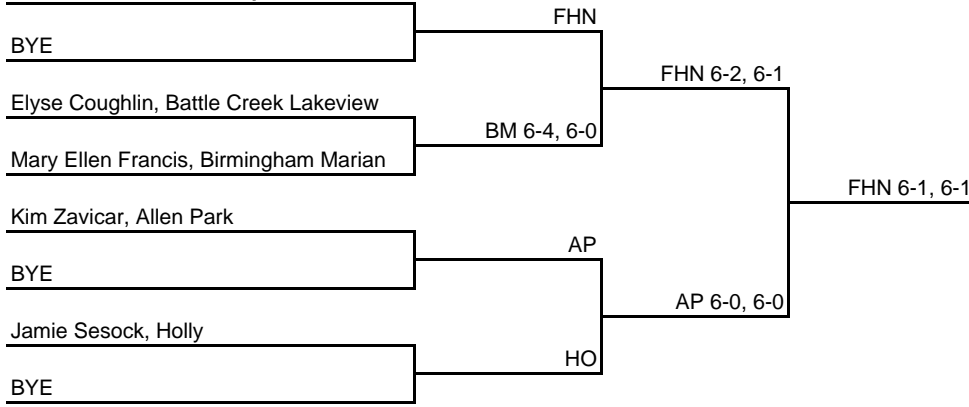

2005 MHSAA LP Divison 2 Girls Tennis Finals - East Lansing - Oct. 14-15

Division 2 - No. 3 Singles

1 Tessa Morris, Grand Rapids Forest Hills Northern