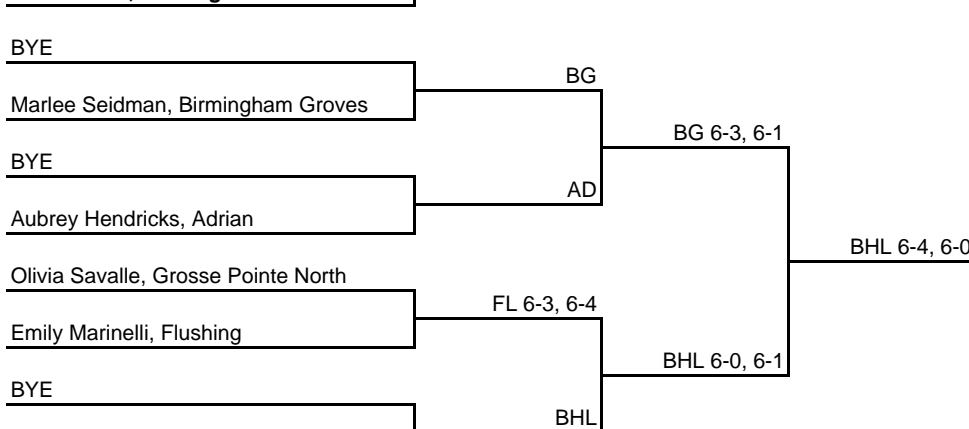

4 Connie Cho, Mattawan

5 Ashley Howard, East Lansing

6 Bridget Kelley, North Farmington

3 Elise Gross, Birmingham Seaholm

2 Jamie Connarn, Bloomfield Hills Lahser

BHL 6-2, 6-1

2005 MHSAA LP Divison 2 Girls Tennis Finals - East Lansing - Oct. 14-15