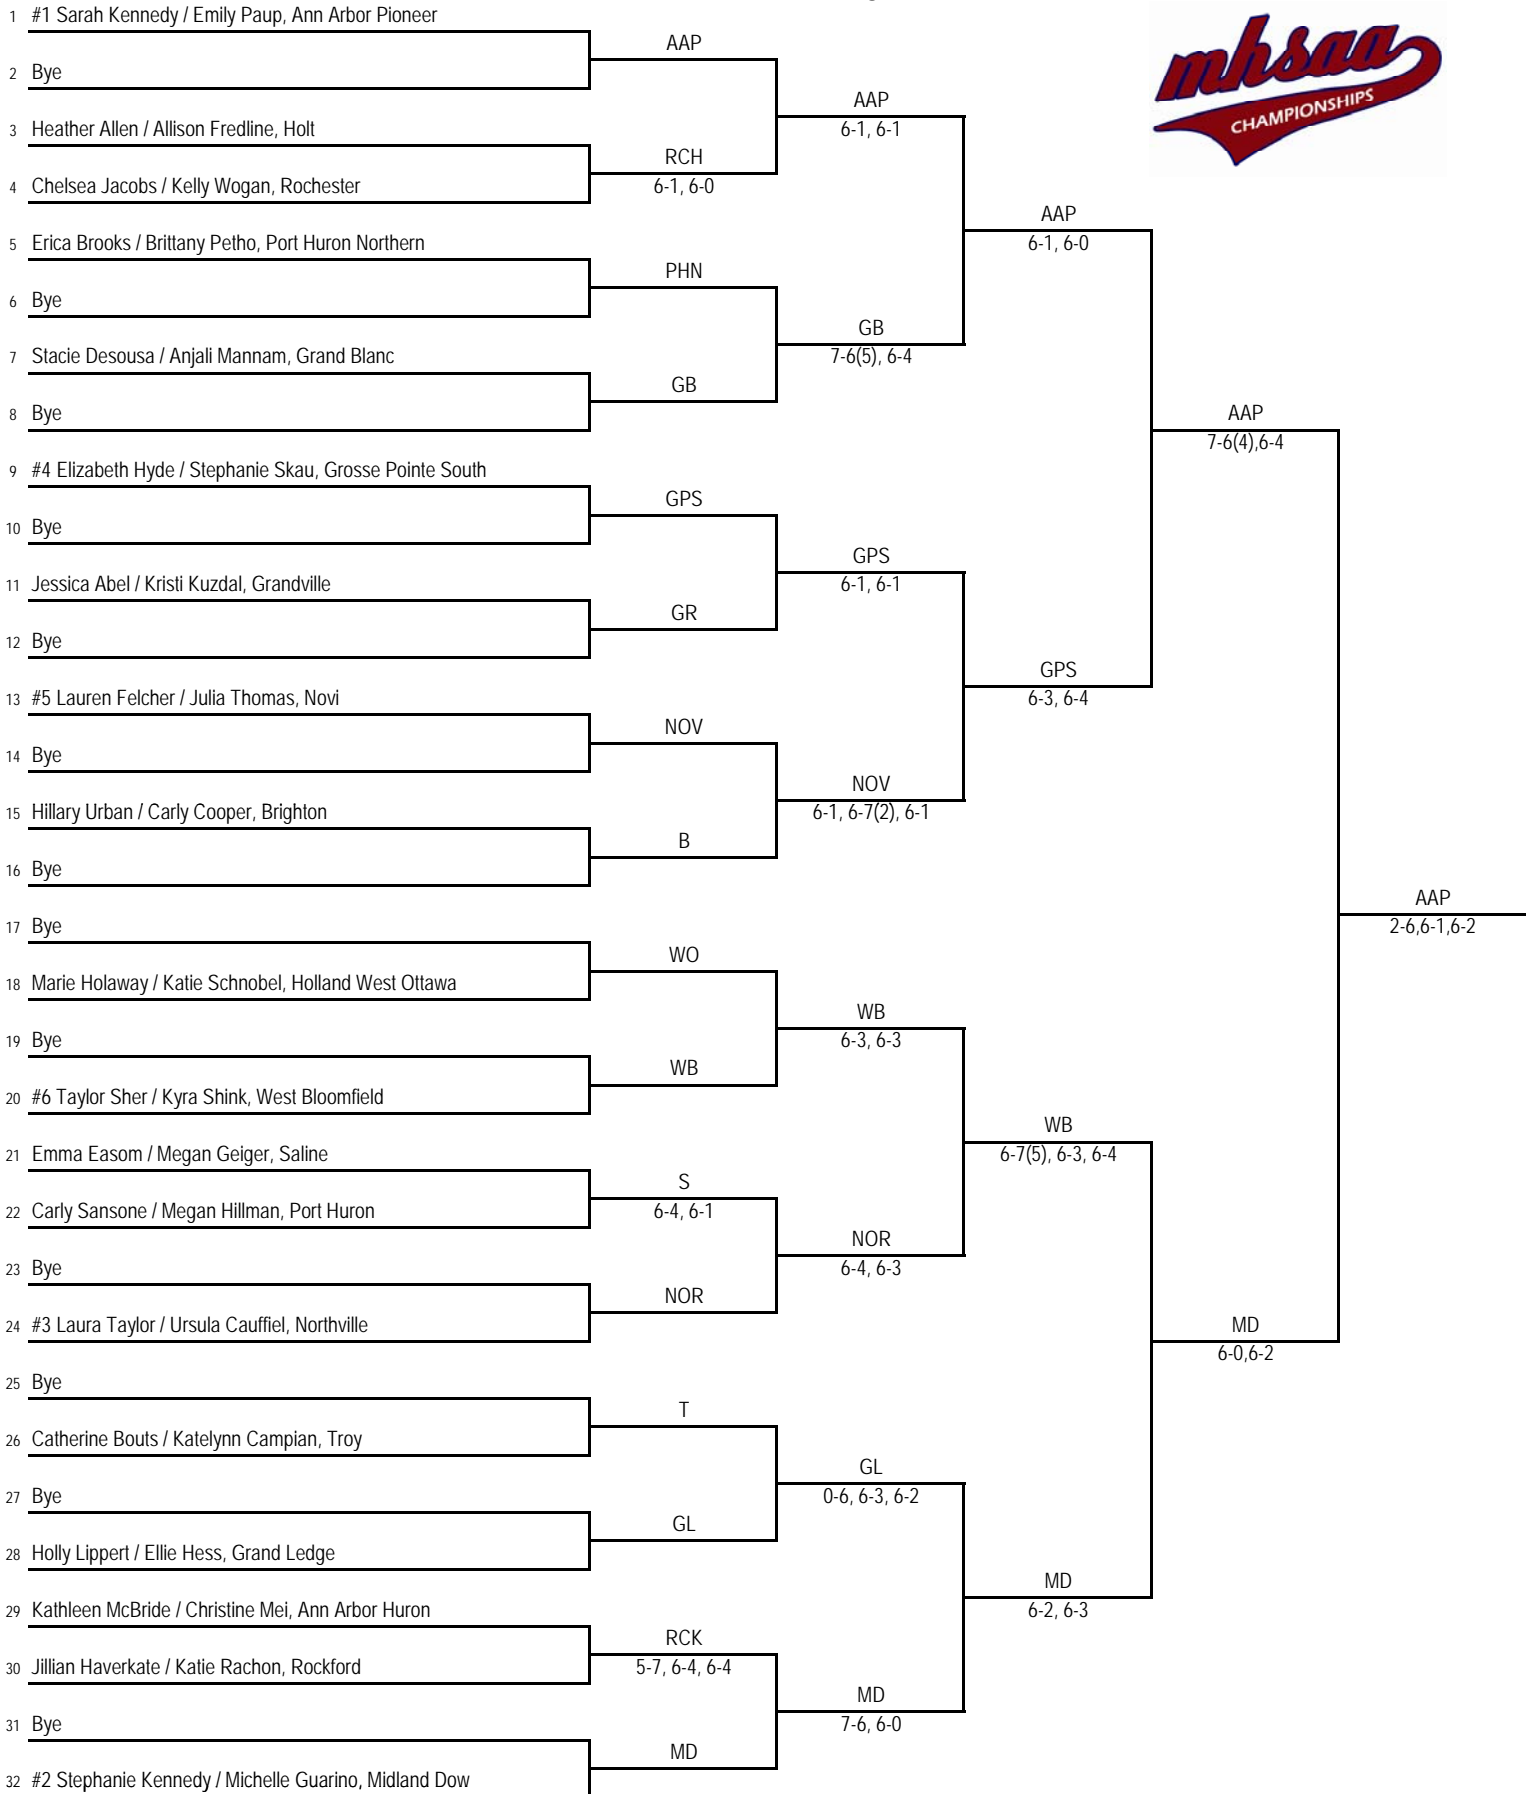

2009 MHSAA LP Division 1 Girls Tennis Finals - Midland Community Tennis Center - May 29-30

No. 1 Doubles Flight