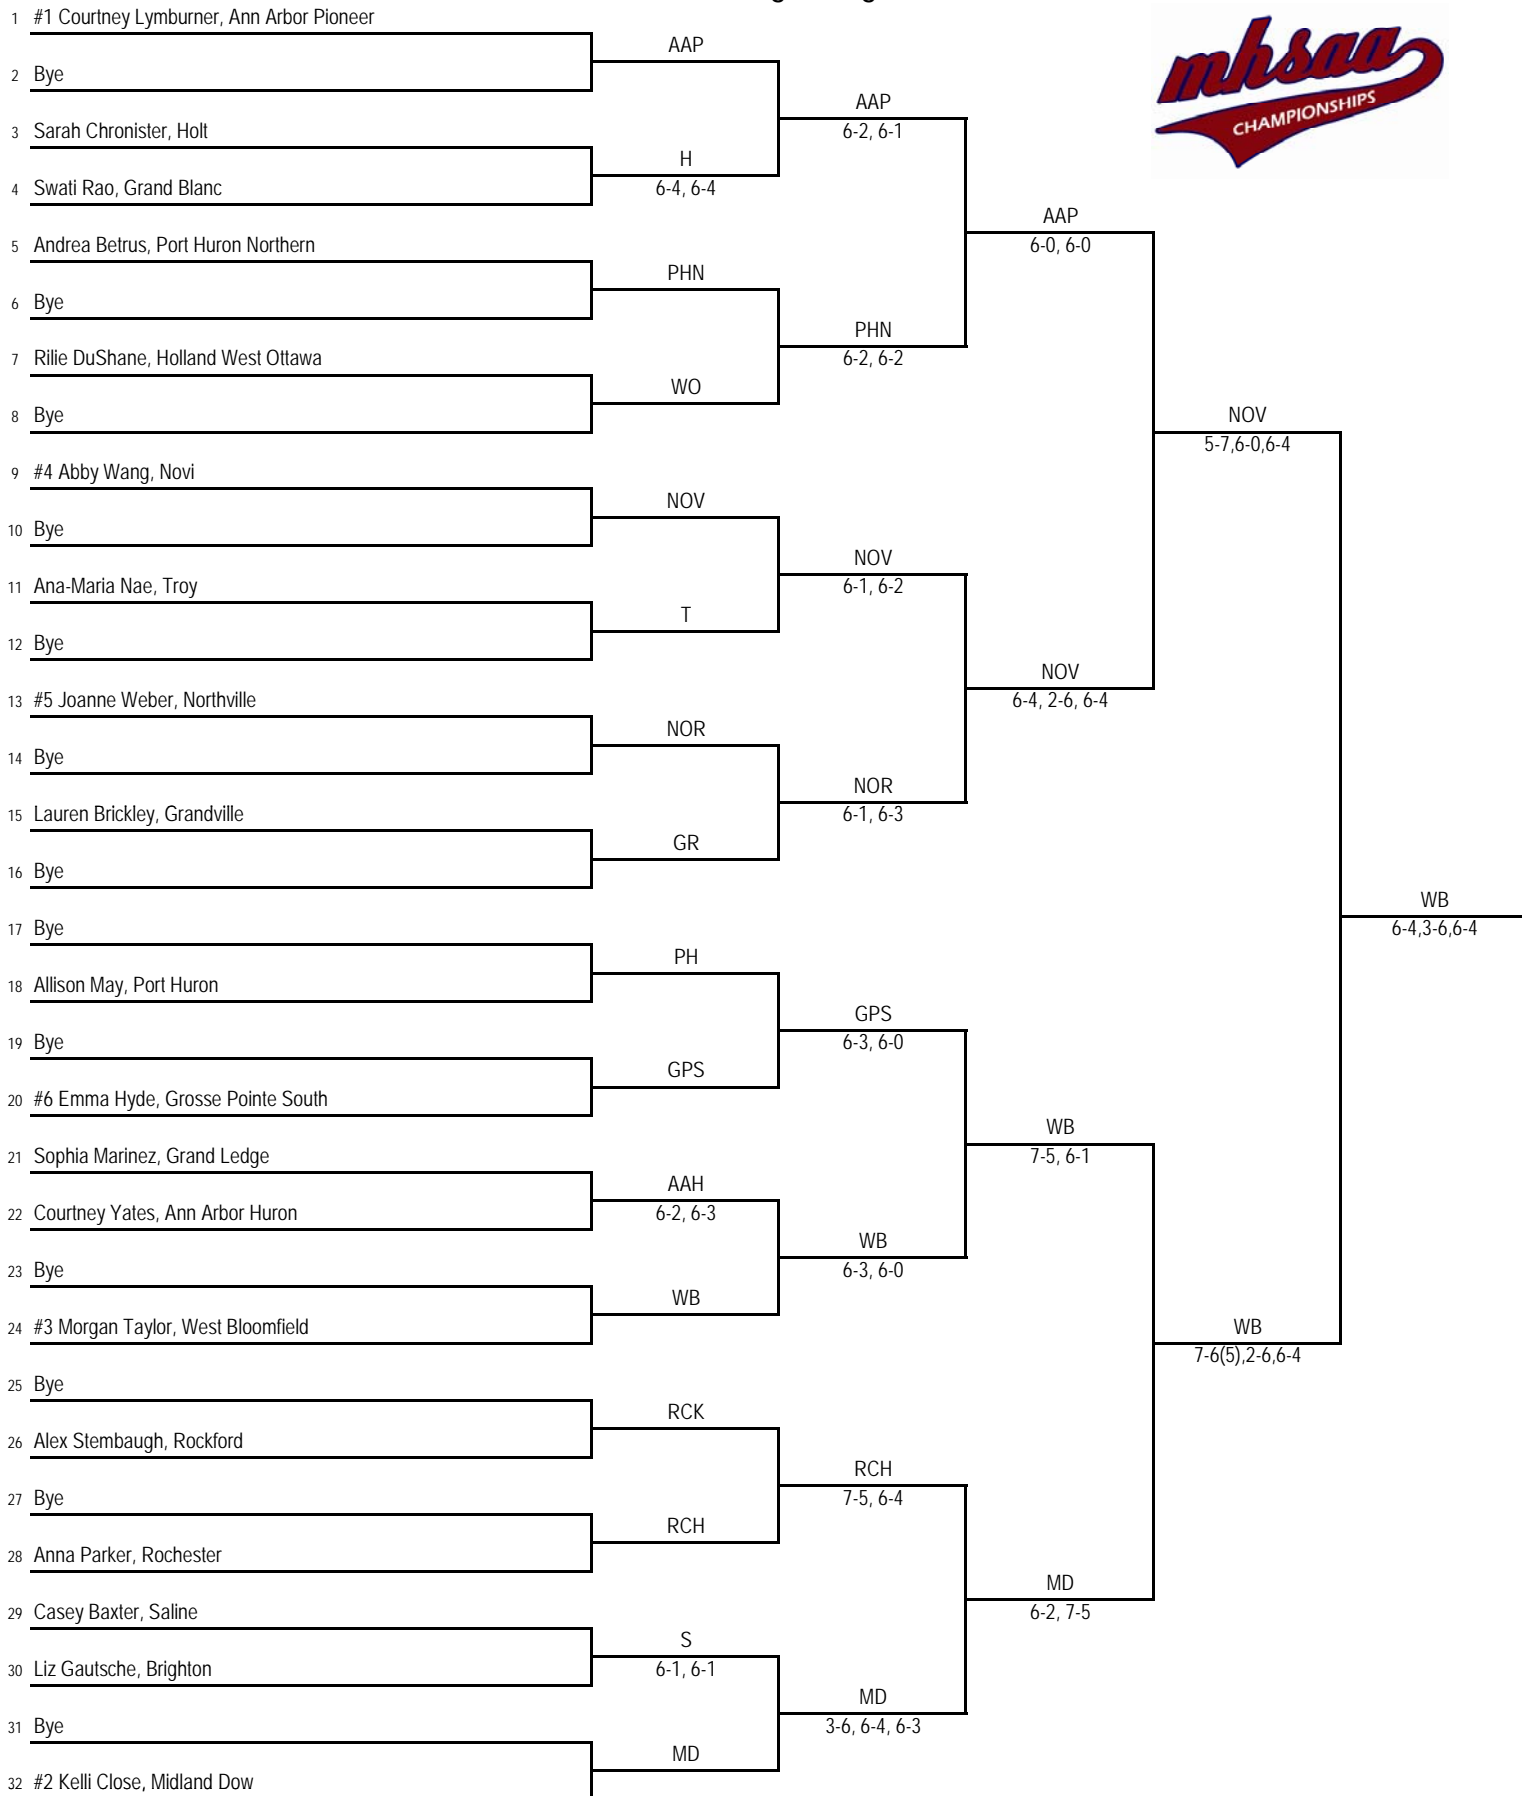

**2009 MHSAA LP Division 1 Girls Tennis Finals  
Midland Community Tennis Center - May 29-30**

**Final Standings**

1. Midland Dow (MD) - 30
2. Ann Arbor Pioneer (AAP) - 29
3. Grosse Pointe South (GPS) - 18
4. Northville (NOR) - 17
4. Novi (NOV) - 17
6. West Bloomfield (WB) - 15
7. Saline (S) - 11
8. Troy (T) - 10
9. Grand Ledge (GL) - 9
9. Rochester (RCH) - 9
11. Ann Arbor Huron (AAH) - 8
12. Grandville (GR) - 6
13. Holland West Ottawa (WO) - 5
14. Clarkston (C) - 4
14. Grand Blanc (GB) - 4
14. Port Huron (PH) - 4
14. Rockford (RCK) - 4
18. Port Huron Northern (PHN) - 3
19. Brighton (B) - 2
19. Holt (H) - 2 St Johns (SJ) - 2
21. East Kentwood (EK) - 1
21. Mason (MAS) - 1
23. Grand Haven (GH) - 0
23. Romeo (ROM) - 0

# 2009 MHSAA LP Division 1 Girls Tennis Finals - Midland Community Tennis Center - May 29-30

## No. 3 Singles Flight