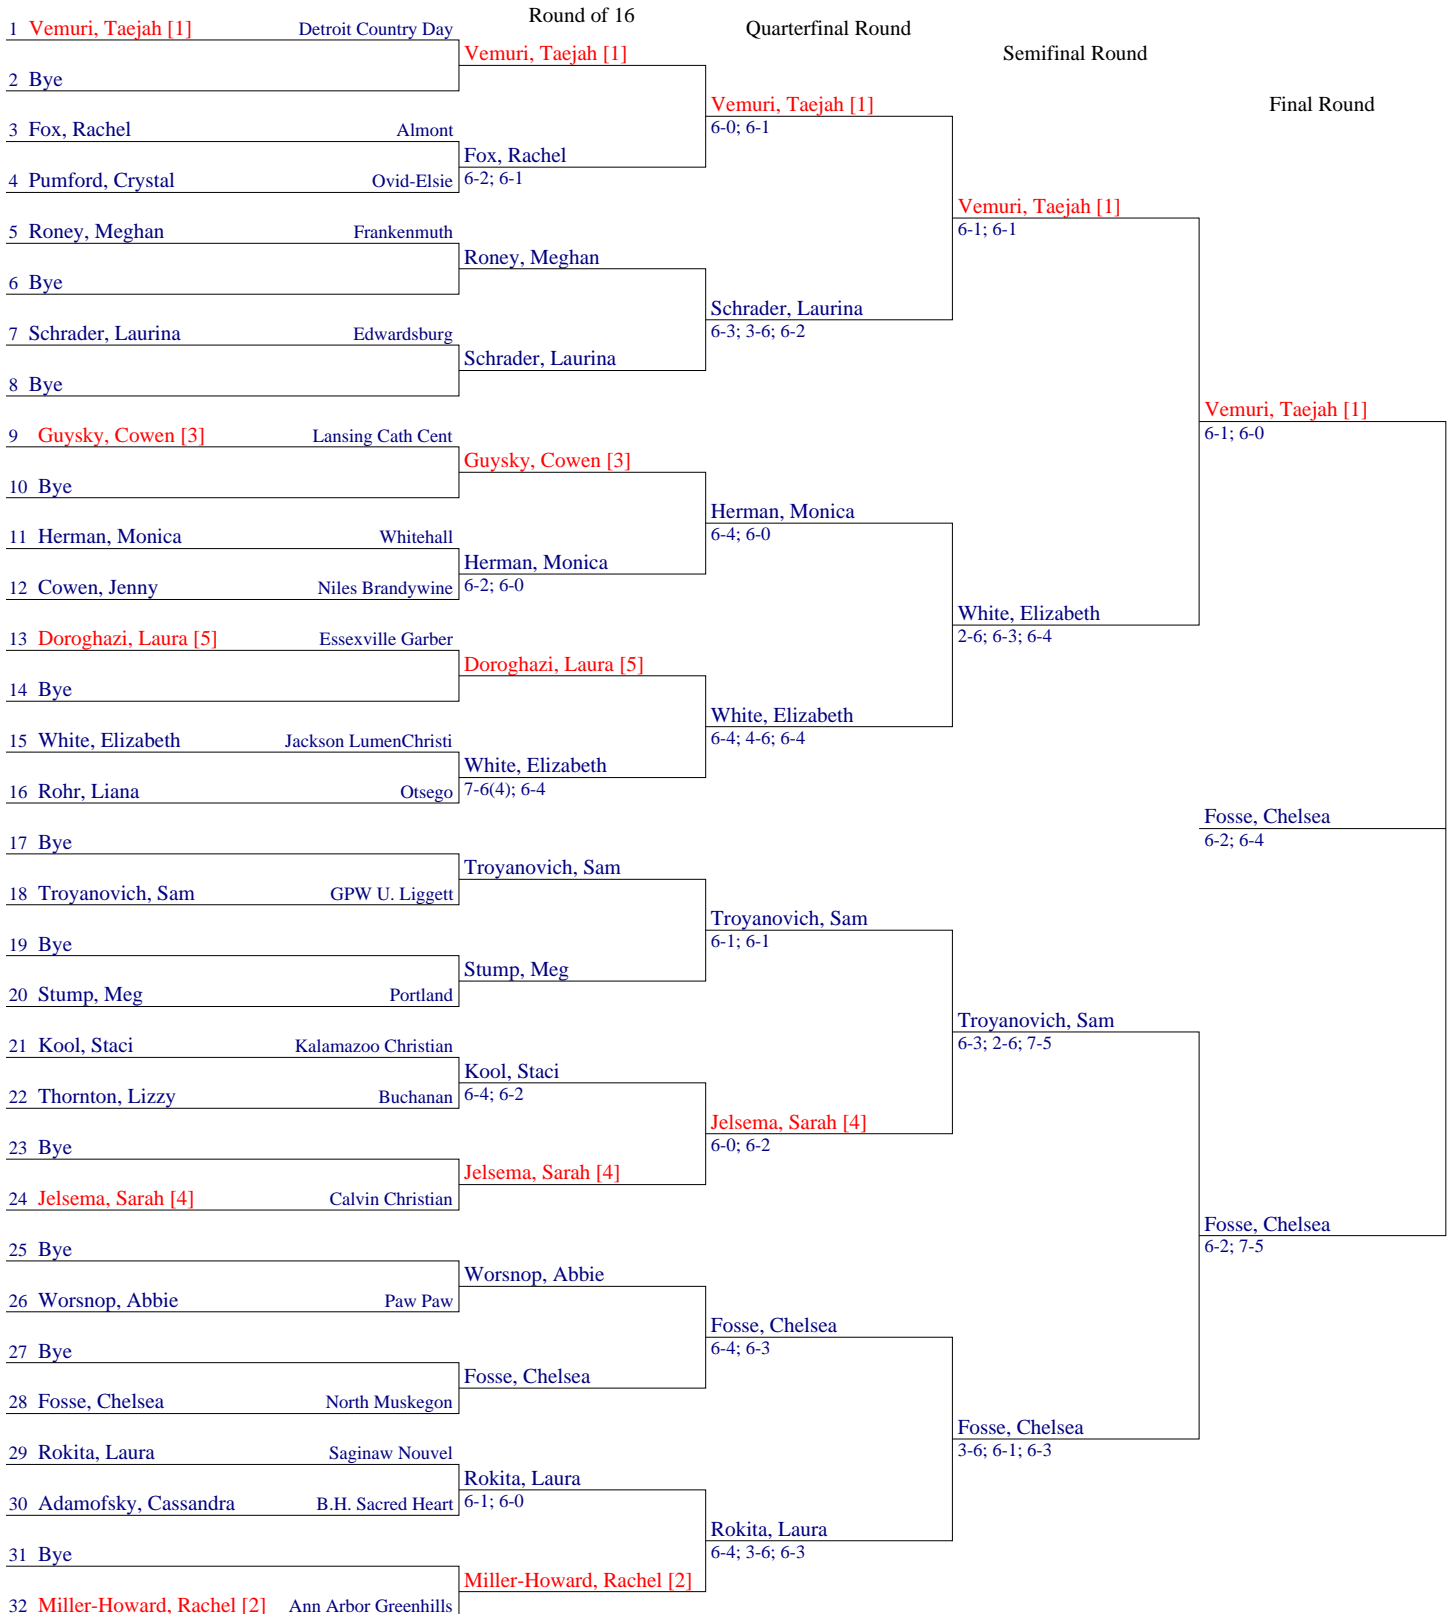

2003 MHSAA Division 4 Girls Tennis Final		Seeded Players	
Michigan High School Athletic Assn.	No. 3 Singles	1. Vemuri, Taejah	5. Doroghazi, Laura
City/State: Holland	Section:	2. Miller-Howard, Rachel	
Chairman: xx	Referee:	3. Guysky, Cowen	
Phone:	10/17/2003 - 10/18/2003	4. Jelsema, Sarah	
			Winner: Fosse, Chelsea