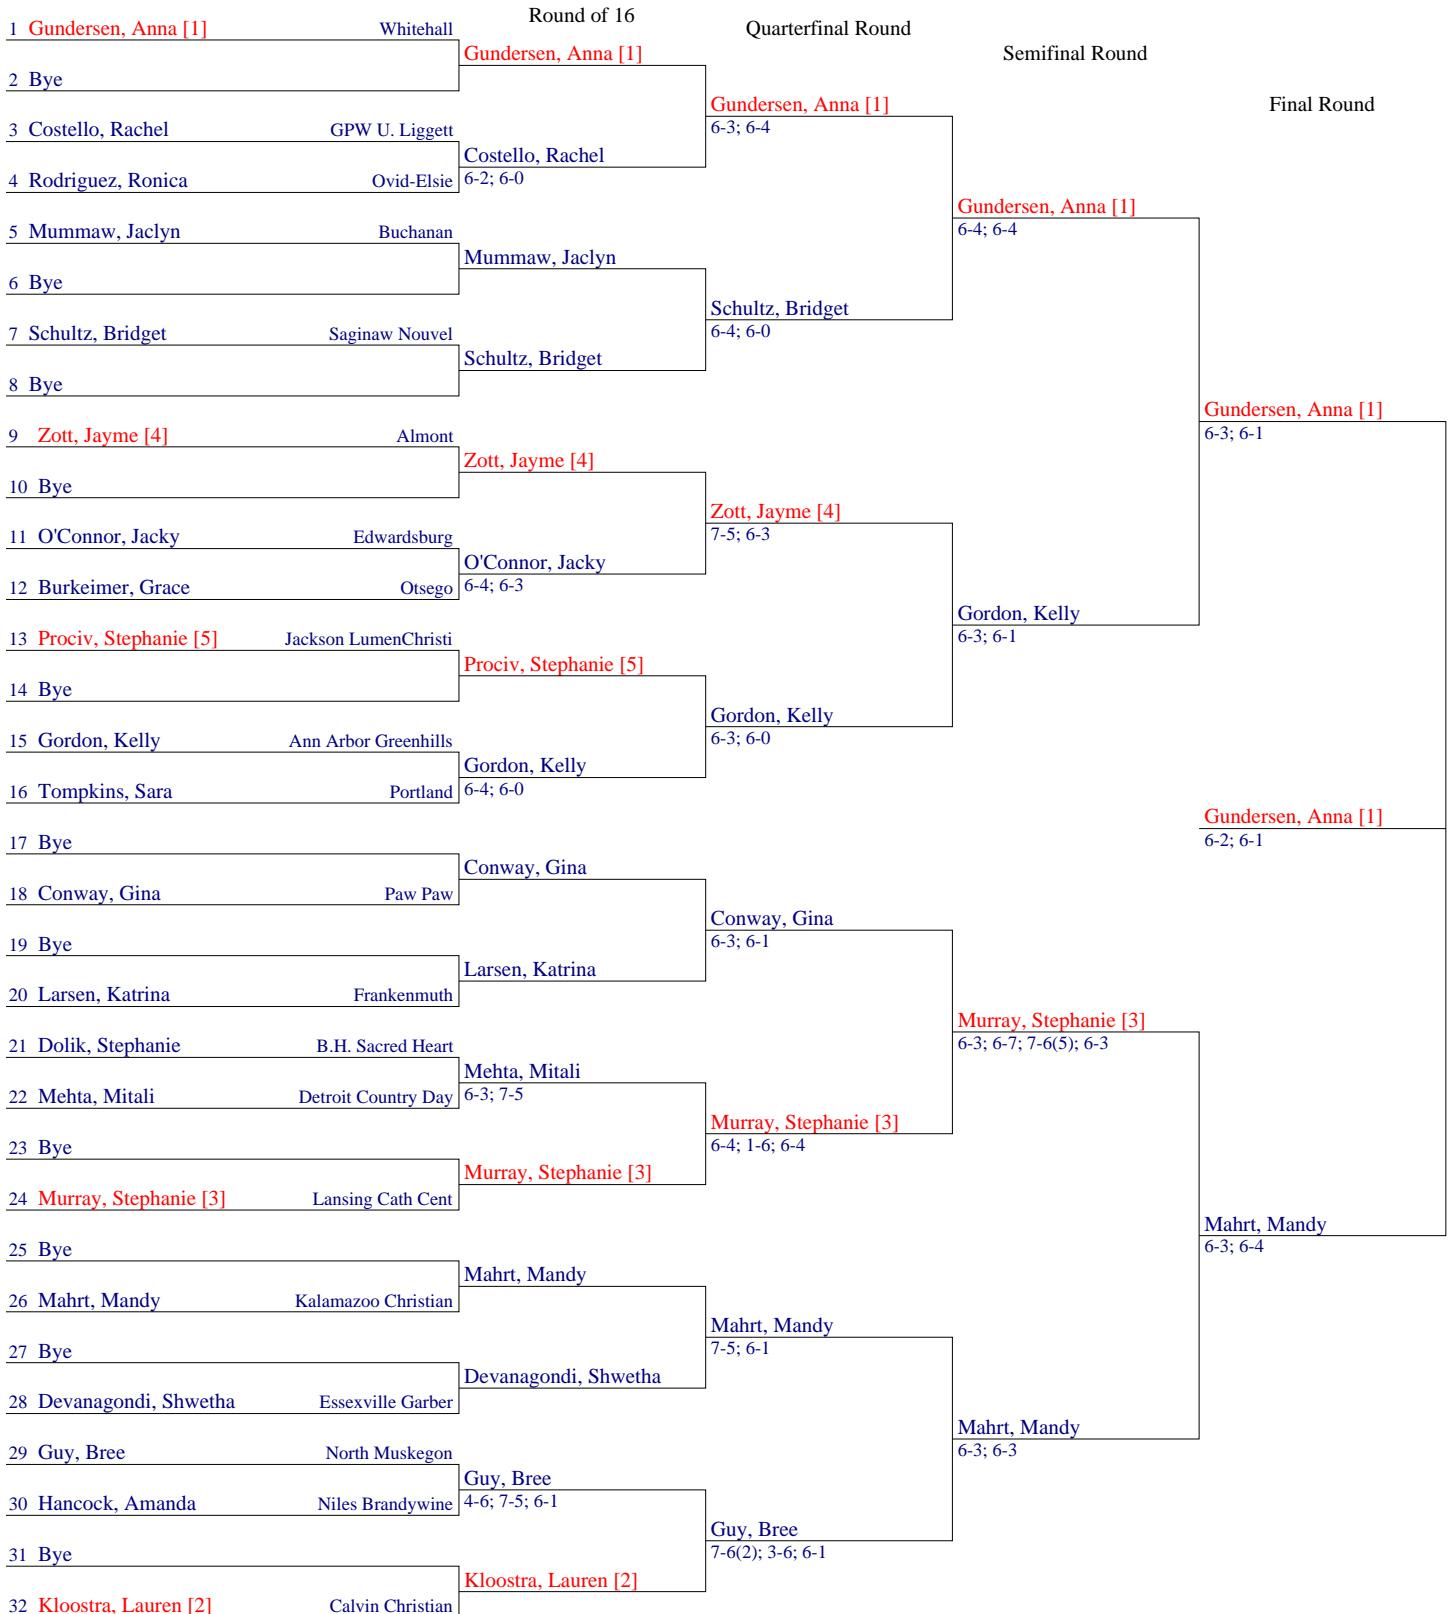

2003 MHSAA Division 4 Girls Tennis Final		Seeded Players	
Michigan High School Athletic Assn.	No. 1 Singles	1. Huth, Holly	5. Jozwiak, Jenni
City/State: Holland	Section:	2. Bauss, Sarah	
Chairman: xx	Referee:	3. Rendina, Mara	
Phone:	10/17/2003 - 10/18/2003	4. Gundersen, Emily	
			Winner: Bauss, Sarah [2]

2003 MHSAA Division 4 Girls Tennis Final		Seeded Players	
Michigan High School Athletic Assn.	No. 2 Singles	1. Gundersen, Anna	5. Prociv, Stephanie
City/State: Holland	Section:	2. Kloostra, Lauren	
Chairman: xx	Referee:	3. Murray, Stephanie	
Phone:	10/17/2003 - 10/18/2003	4. Zott, Jayme	
			Winner: Gundersen, Anna [1]