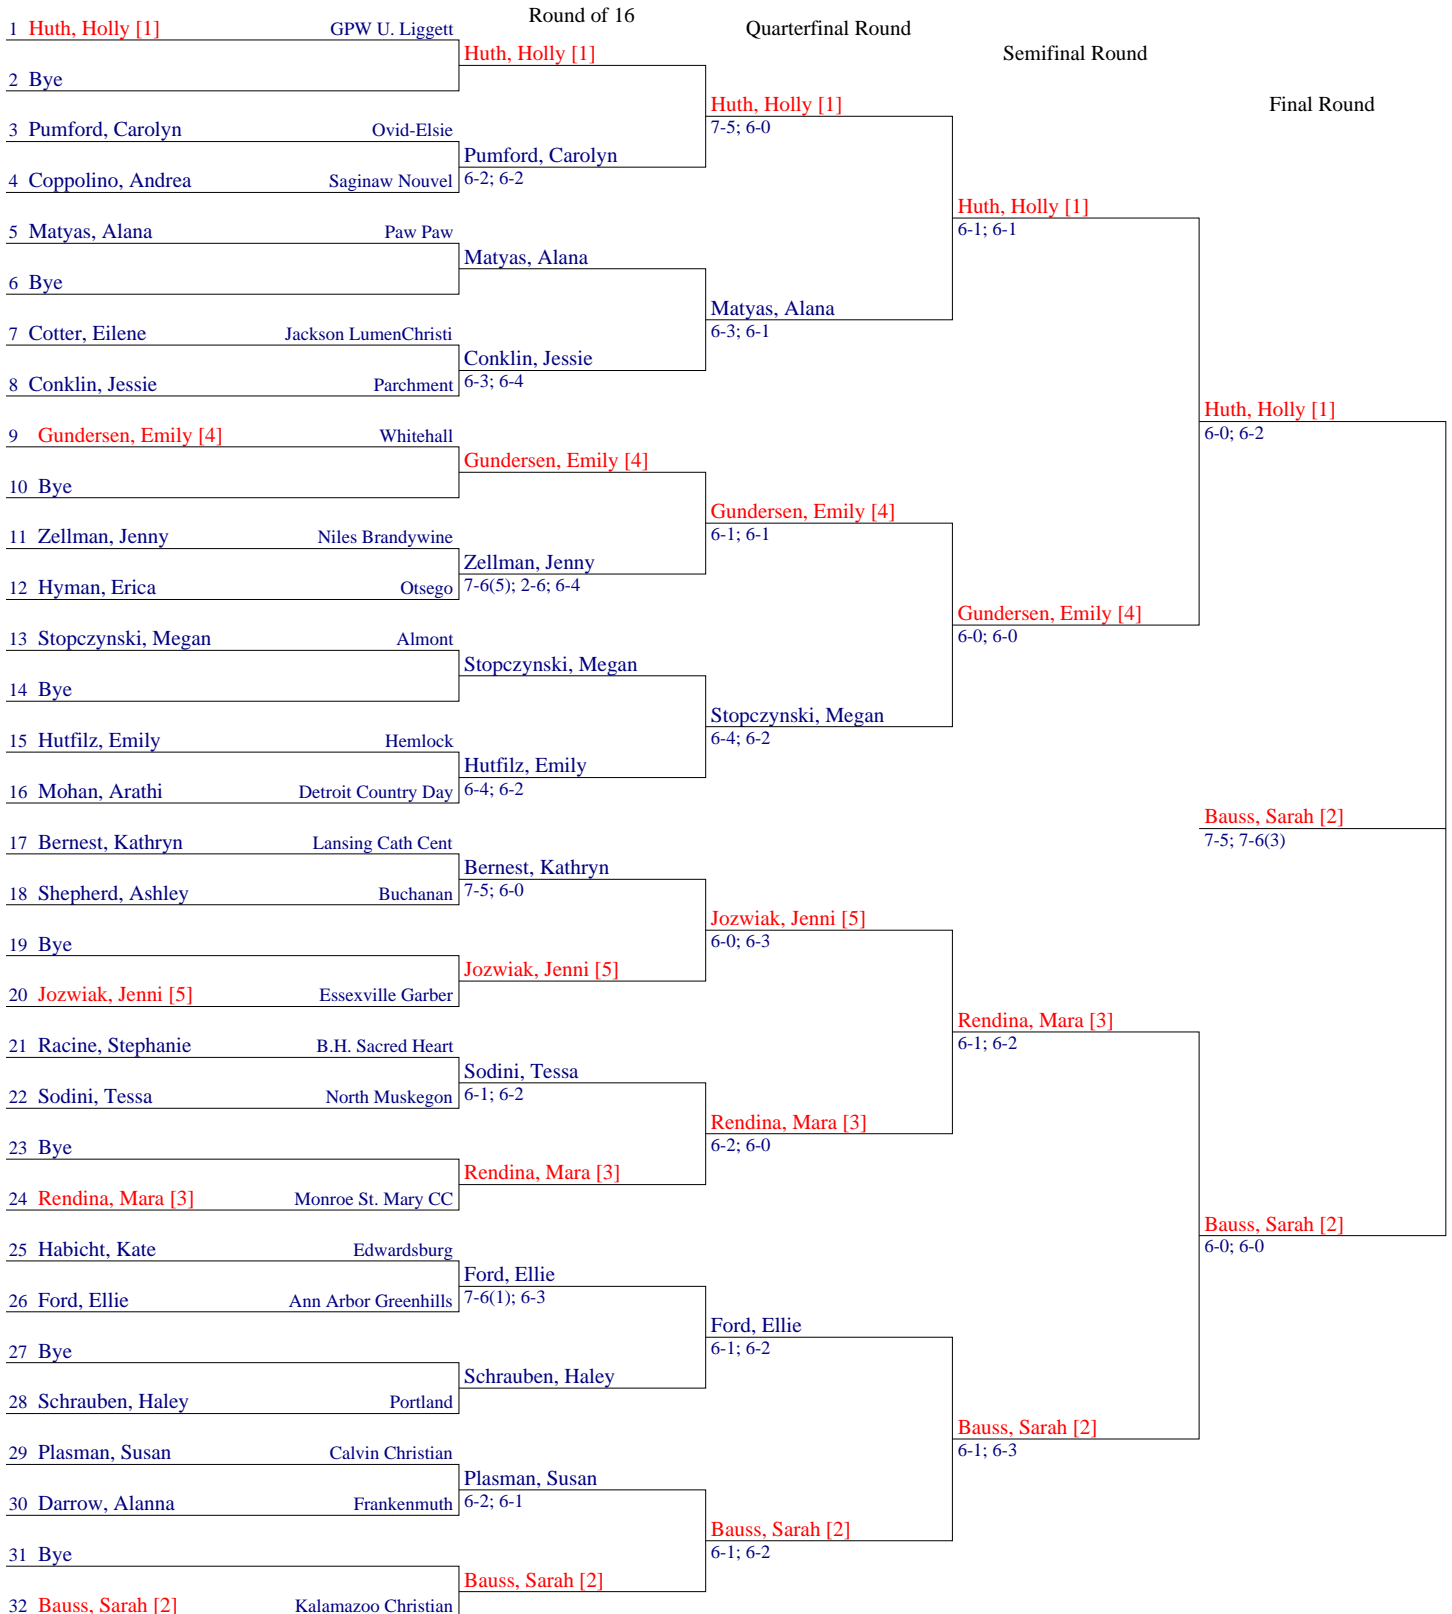

2003 MHSAA Division 4 Girls Tennis Final		Seeded Players	
Michigan High School Athletic Assn.	No. 1 Singles	1. Huth, Holly	5. Jozwiak, Jenni
City/State: Holland	Section:	2. Bauss, Sarah	
Chairman: xx	Referee:	3. Rendina, Mara	
Phone:	10/17/2003 - 10/18/2003	4. Gundersen, Emily	
			Winner: Bauss, Sarah [2]

2003 MHSAA Division 4 Girls Tennis Final		Seeded Players	
Michigan High School Athletic Assn.	No. 2 Singles	1. Gundersen, Anna	5. Prociv, Stephanie
City/State: Holland	Section:	2. Kloostra, Lauren	
Chairman: xx	Referee:	3. Murray, Stephanie	
Phone:	10/17/2003 - 10/18/2003	4. Zott, Jayme	
			Winner: Gundersen, Anna [1]