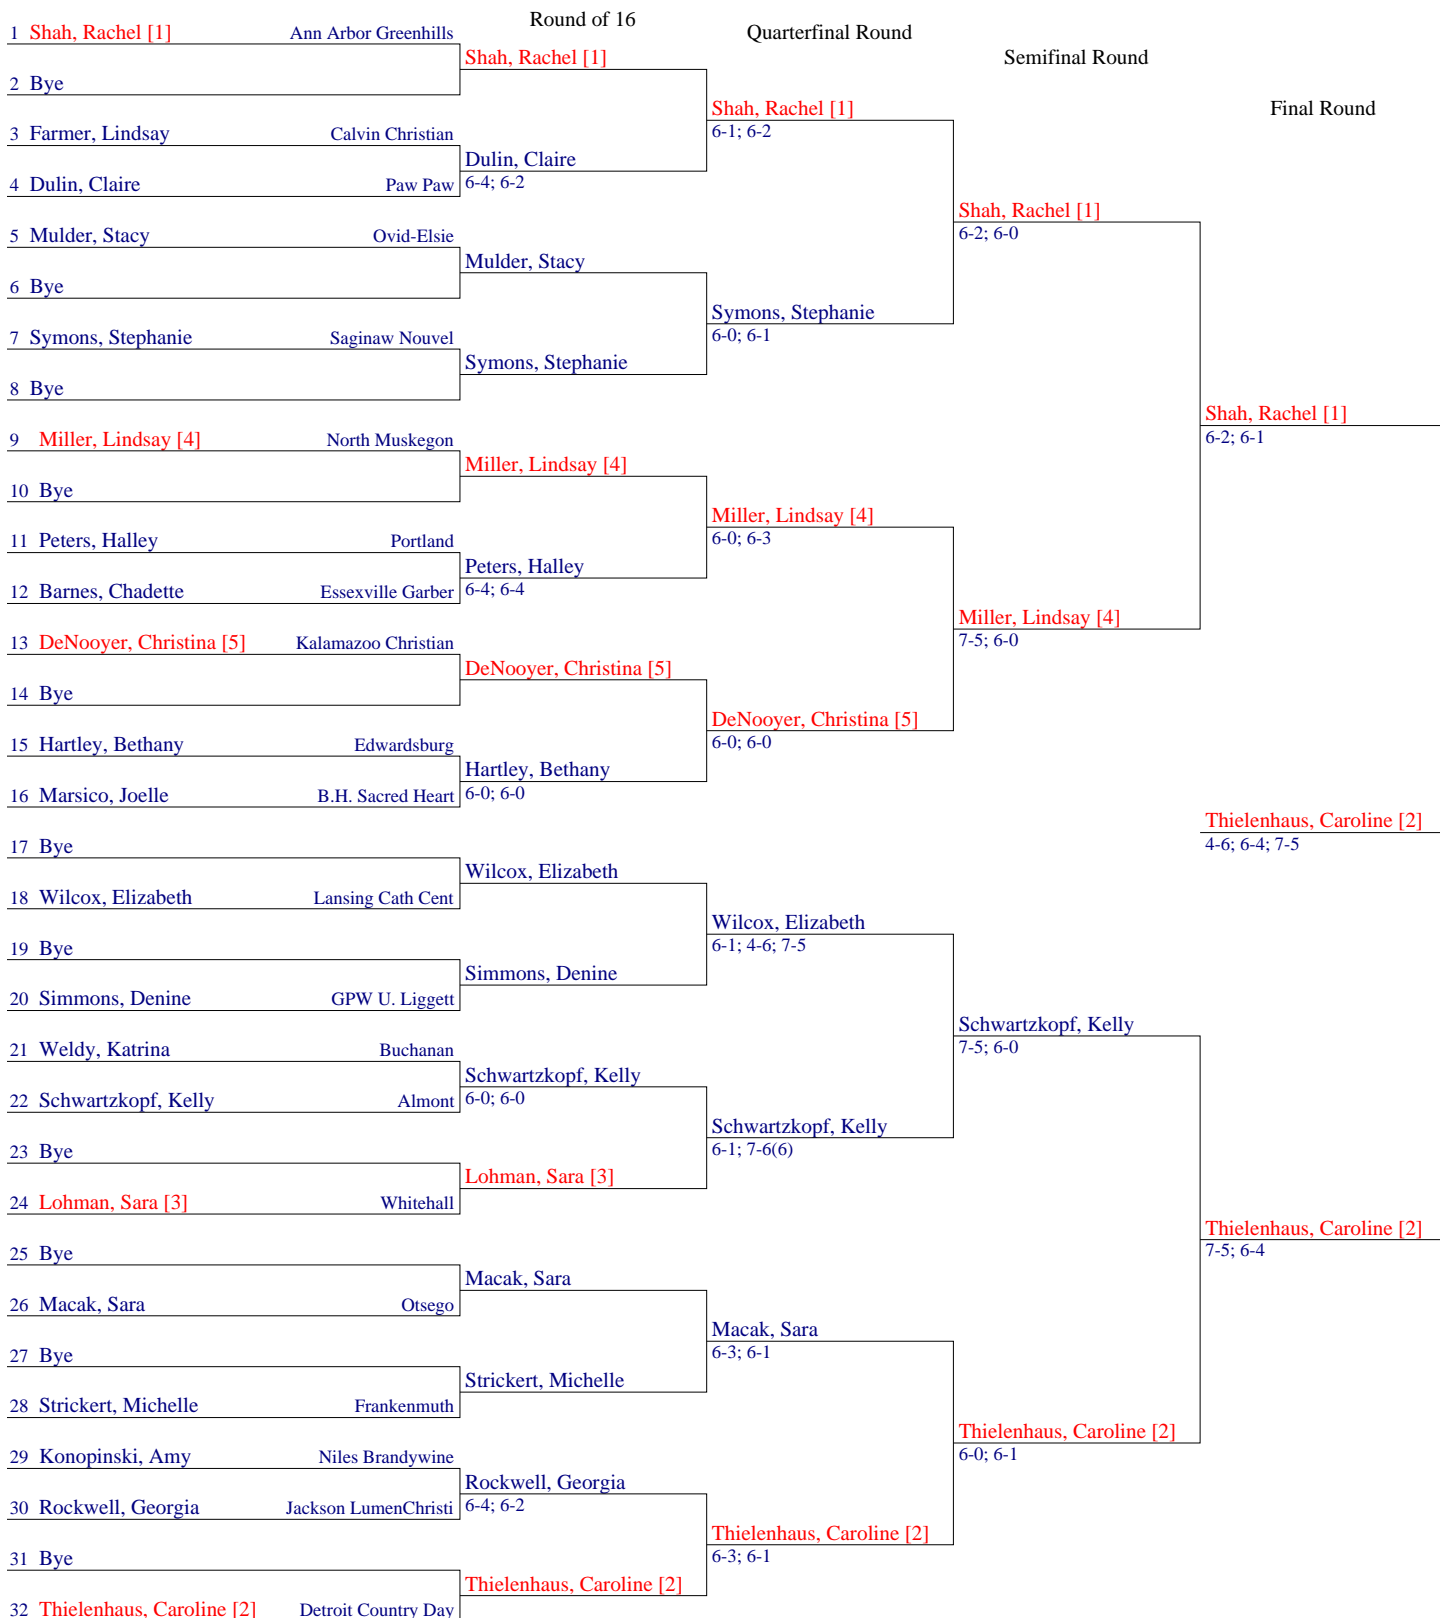

2003 MHSAA Division 4 Girls Tennis Final		Seeded Players	
Michigan High School Athletic Assn.	No. 4 Singles	1. Shah, Rachel	5. DeNooyer, Christina
City/State: Holland	Section:	2. Thielenhaus, Caroline	
Chairman: xx	Referee:	3. Lohman, Sara	
Phone:	10/17/2003 - 10/18/2003	4. Miller, Lindsay	
			Winner: Thielenhaus, Caroline [2]