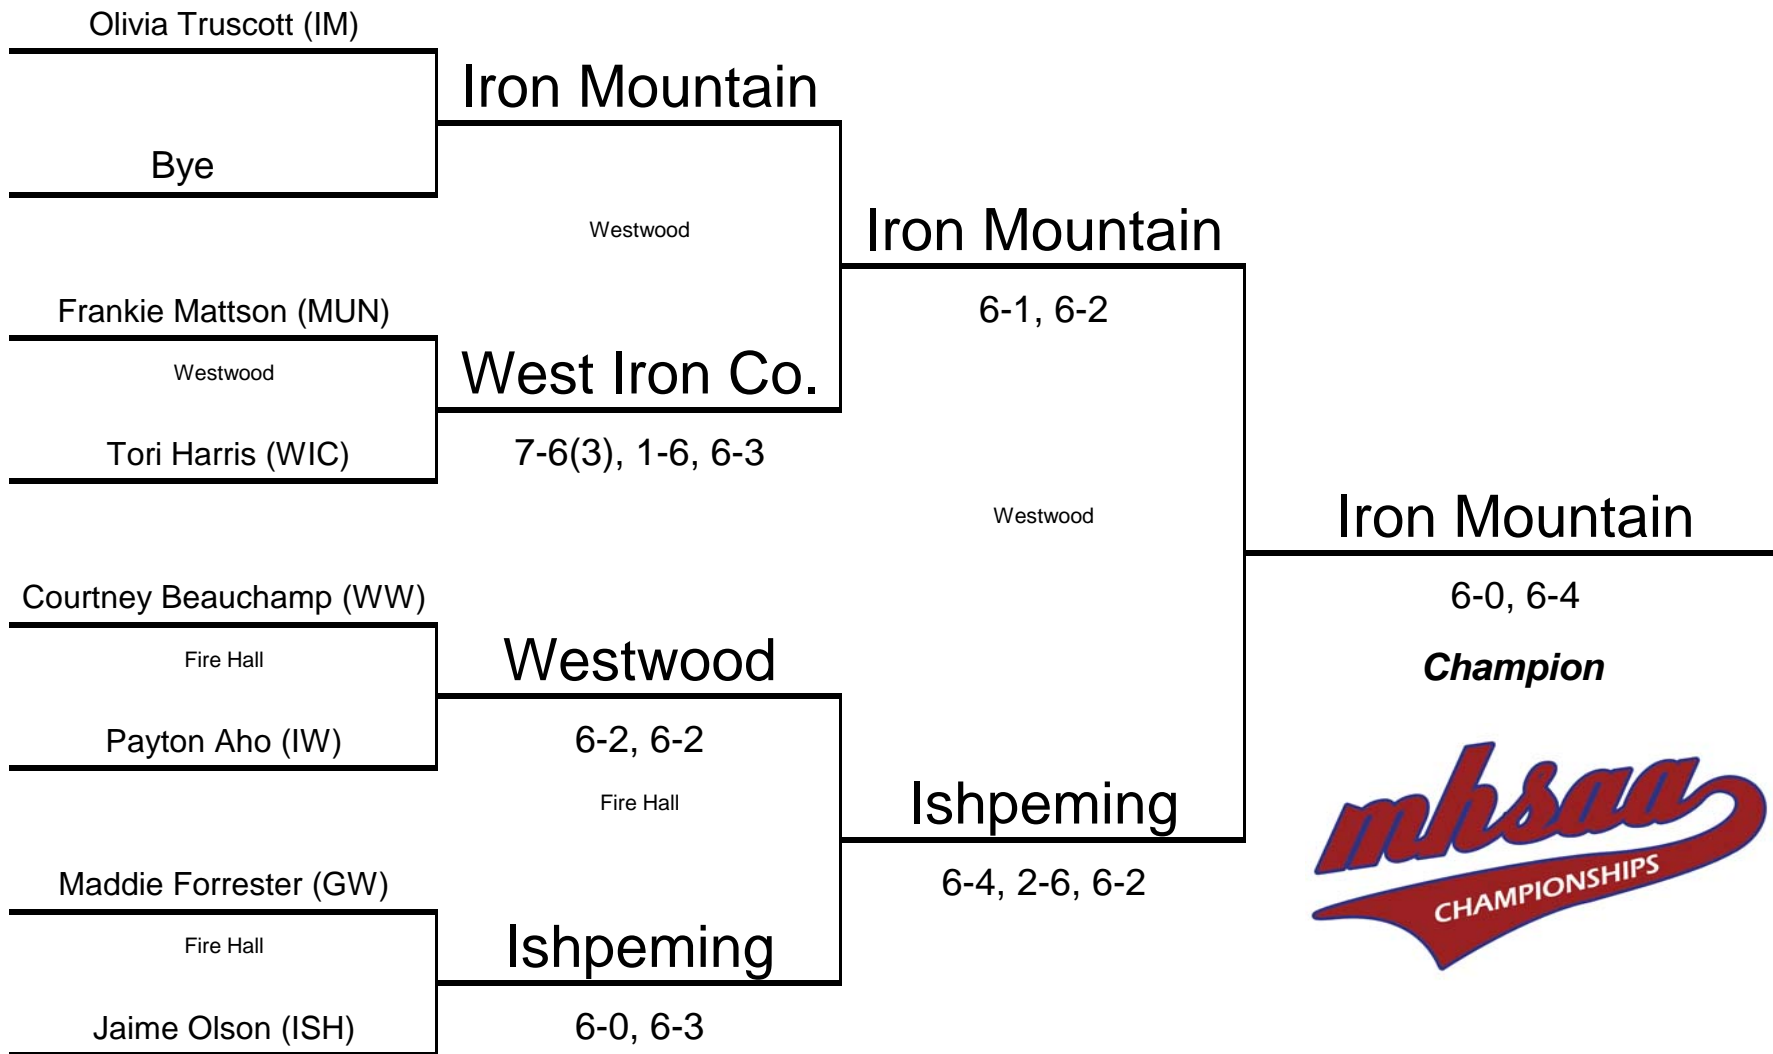

#2 SINGLES

GWN	IM	IWD	ISH	MUN	WIC	WW
0	3	0	2	0	1	1