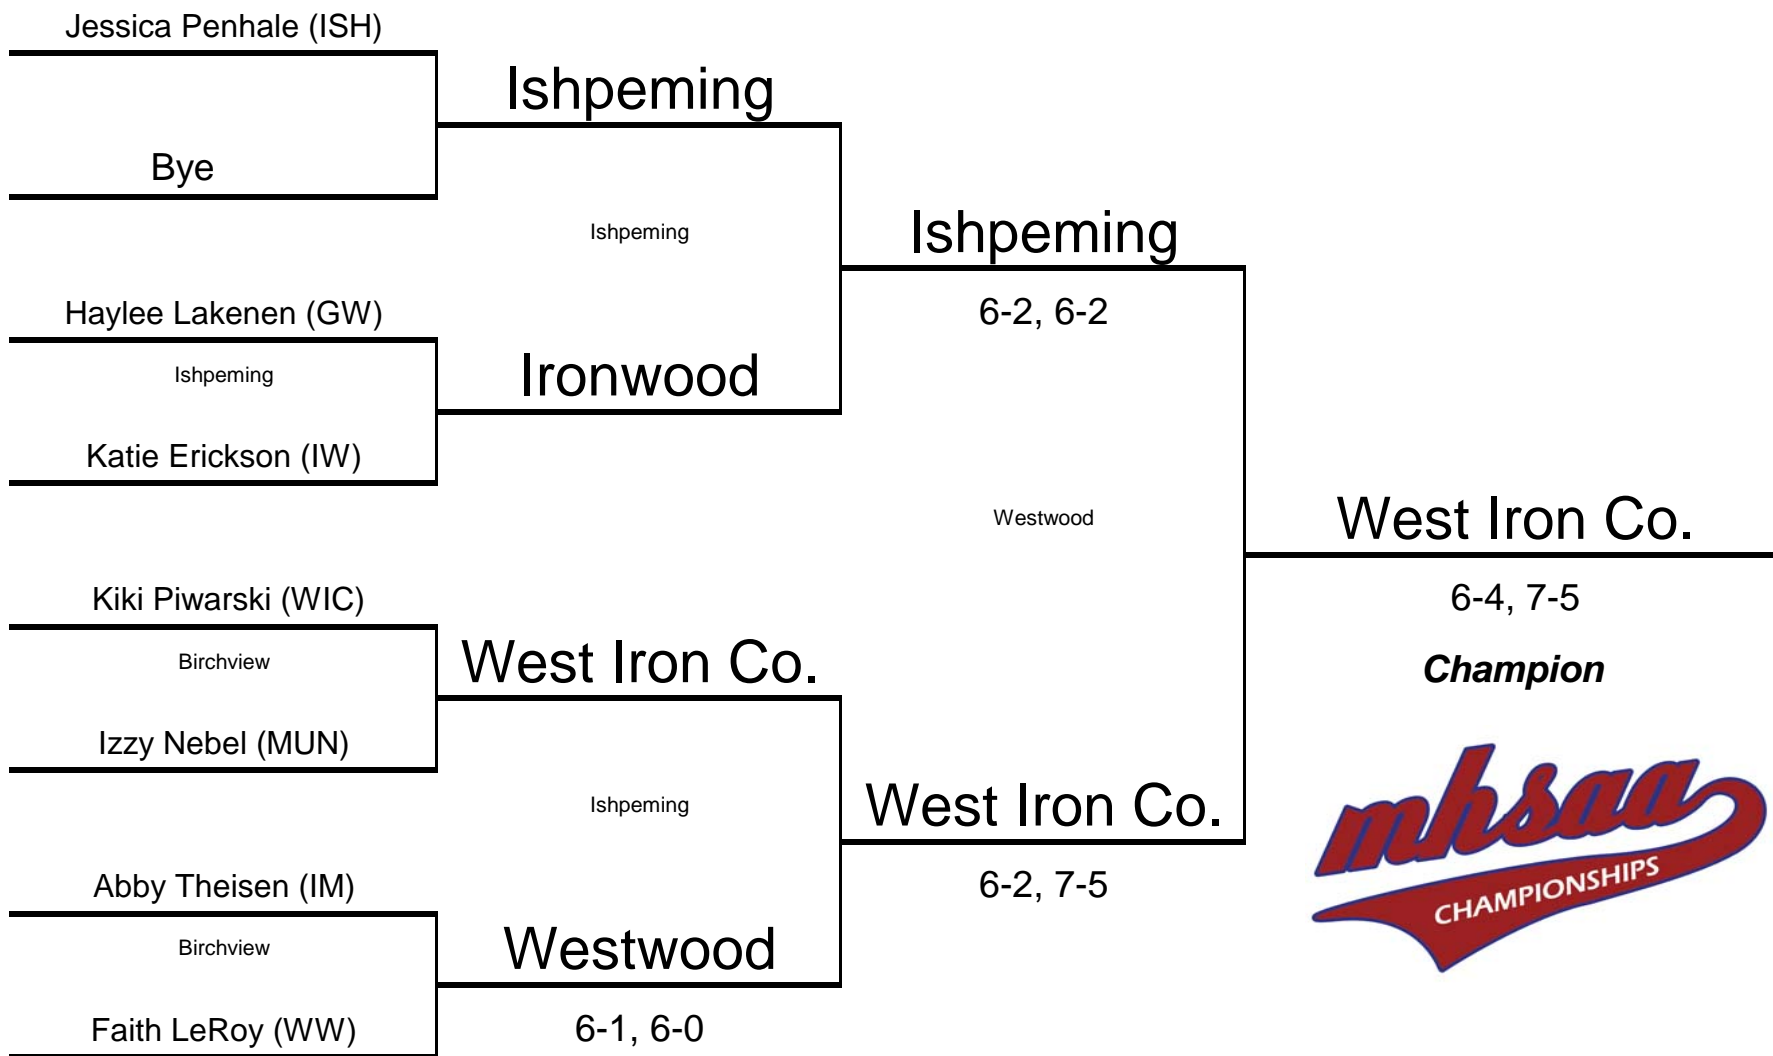

**2013 GIRLS' TENNIS
U.P. DIVISION II STATE FINALS**

	<u>1 Singles</u>	<u>2 Singles</u>	<u>3 Singles</u>	<u>4 Singles</u>	<u>1 Doubles</u>	<u>2 Doubles</u>	<u>3 Doubles</u>	<u>4 Doubles</u>	<u>TOTALS</u>
Gwinn	1	0	0	0	0	0	0	0	1 (7 th)
Ironwood	2	0	1	0	3	0	0	0	6 (5 th)
Iron Mountain	3	3	0	0	1	3	1	2	13 (2 nd)
Ishpeming	0	2	2	1	0	1	1	0	7 (4 th)
Munising	0	0	0	1	2	0	0	1	4 (6 th)
West Iron County	0	1	3	2	0	1	2	1	10 (3 rd)
Westwood	1	1	1	3	0	2	3	3	14 (1 st)

#1 SINGLES

GWN	IM	IWD	ISH	MUN	WIC	WW
1	3	2	0	0	0	1

#2 SINGLES

GWN	IM	IWD	ISH	MUN	WIC	WW
0	3	0	2	0	1	1

3 SINGLES

GWN	IM	IWD	ISH	MUN	WIC	WW
0	0	1	2	0	3	1

#4 SINGLES

GWN	IM	IWD	ISH	MUN	WIC	WW
0	0	0	1	1	2	3