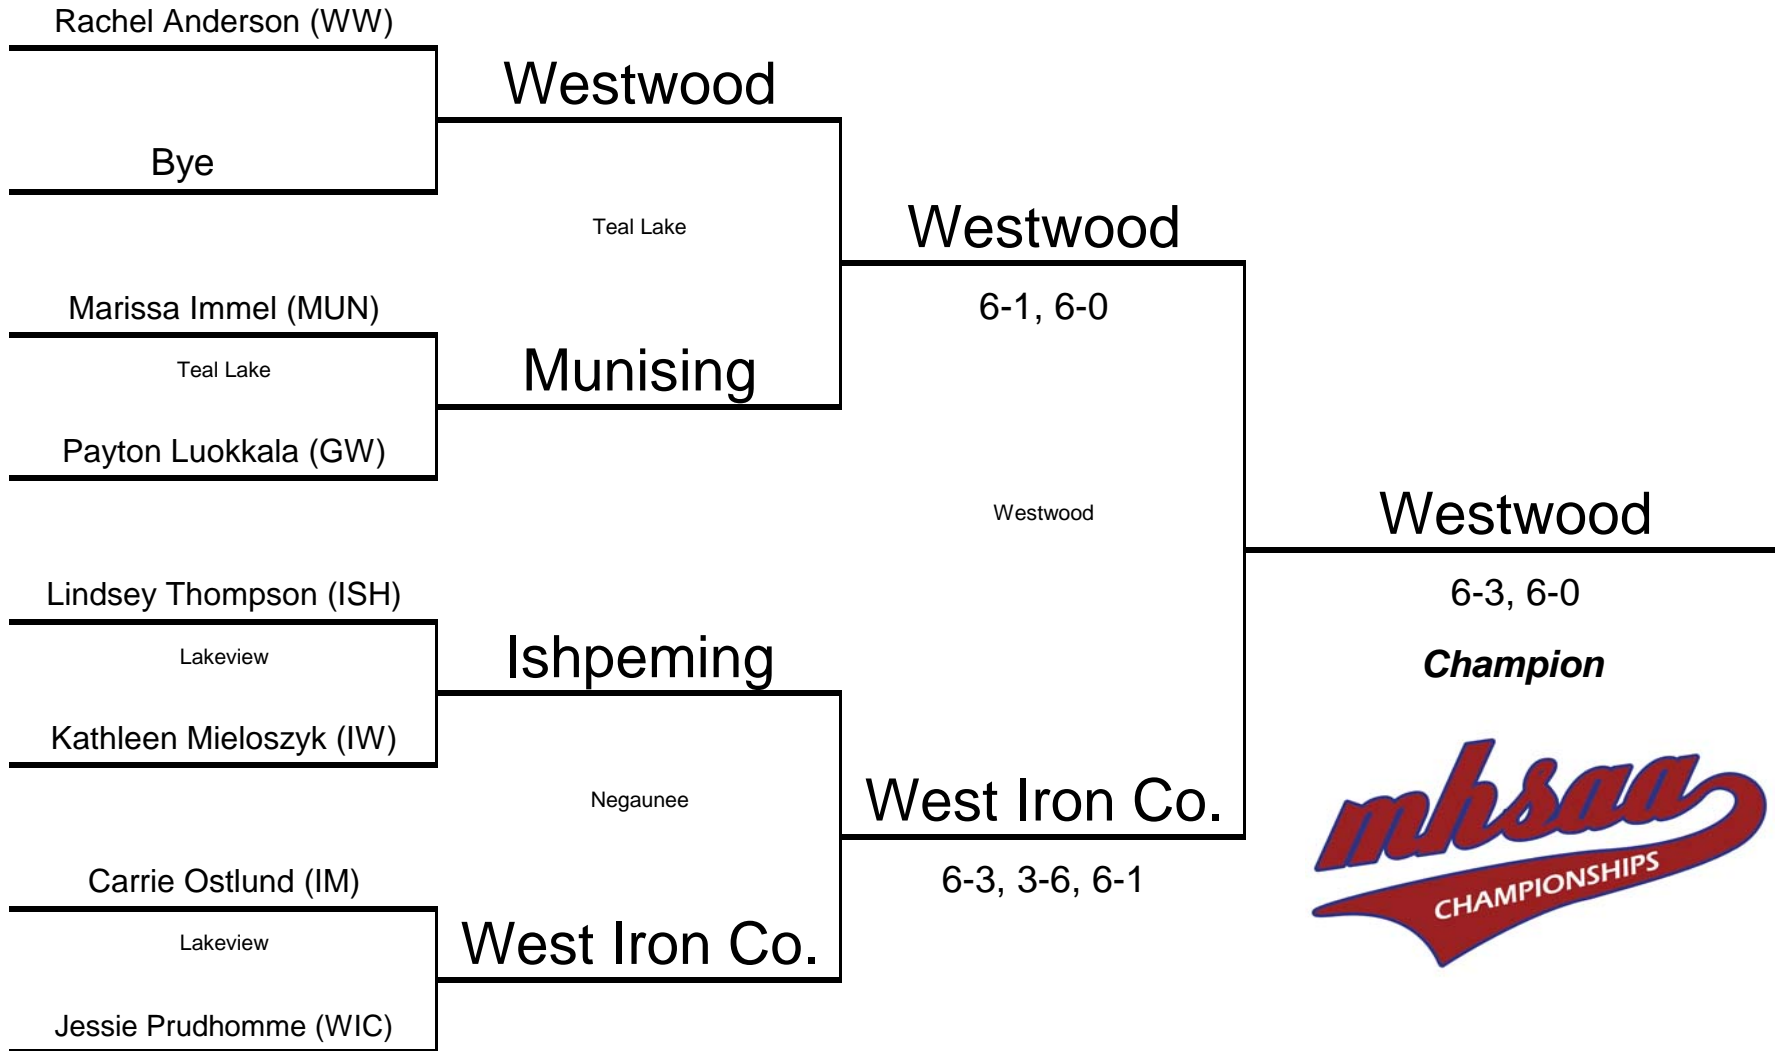

**2013 GIRLS' TENNIS
U.P. DIVISION II STATE FINALS**

	<u>1 Singles</u>	<u>2 Singles</u>	<u>3 Singles</u>	<u>4 Singles</u>	<u>1 Doubles</u>	<u>2 Doubles</u>	<u>3 Doubles</u>	<u>4 Doubles</u>	<u>TOTALS</u>
Gwinn	1	0	0	0	0	0	0	0	1 (7 th)
Ironwood	2	0	1	0	3	0	0	0	6 (5 th)
Iron Mountain	3	3	0	0	1	3	1	2	13 (2 nd)
Ishpeming	0	2	2	1	0	1	1	0	7 (4 th)
Munising	0	0	0	1	2	0	0	1	4 (6 th)
West Iron County	0	1	3	2	0	1	2	1	10 (3 rd)
Westwood	1	1	1	3	0	2	3	3	14 (1 st)

#1 SINGLES

GWN	IM	IWD	ISH	MUN	WIC	WW
1	3	2	0	0	0	1

#2 SINGLES

GWN	IM	IWD	ISH	MUN	WIC	WW
0	3	0	2	0	1	1

3 SINGLES

GWN	IM	IWD	ISH	MUN	WIC	WW
0	0	1	2	0	3	1

#4 SINGLES

GWN	IM	IWD	ISH	MUN	WIC	WW
0	0	0	1	1	2	3