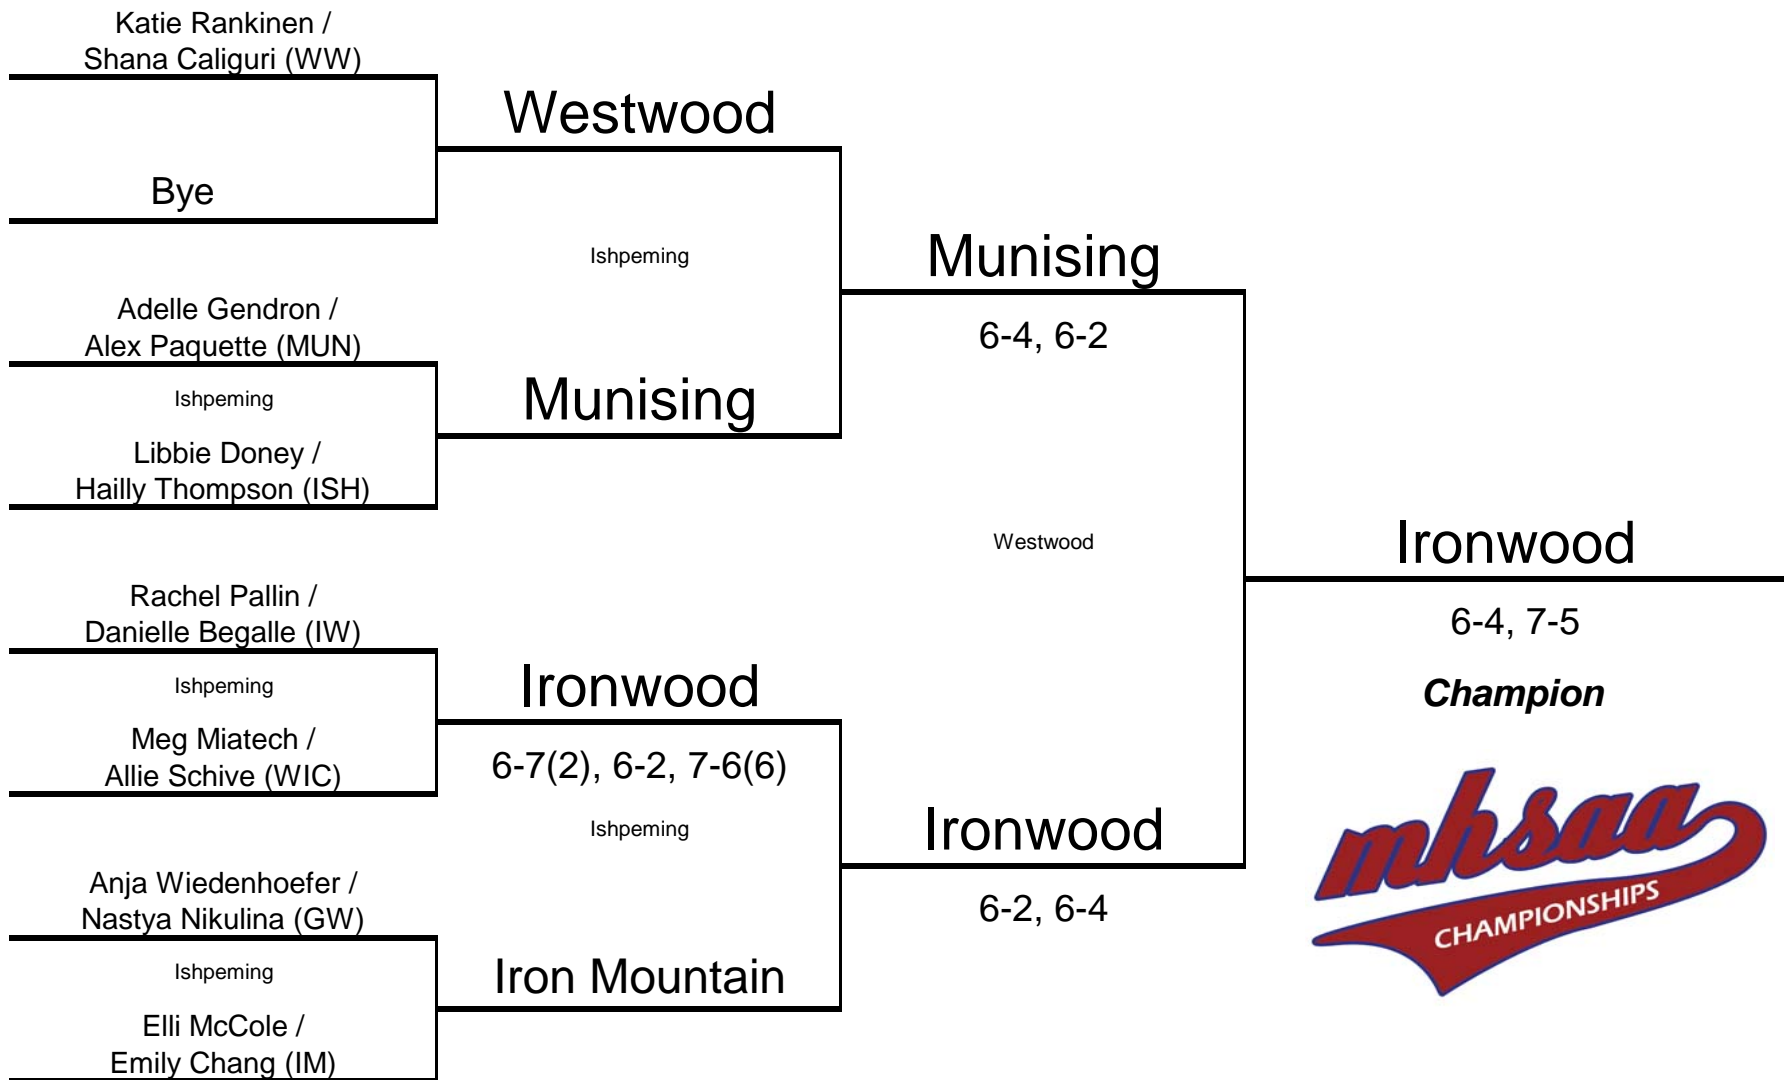

#1 DOUBLES

GWN	IM	IWD	ISH	MUN	WIC	WW
0	1	3	0	2	0	0