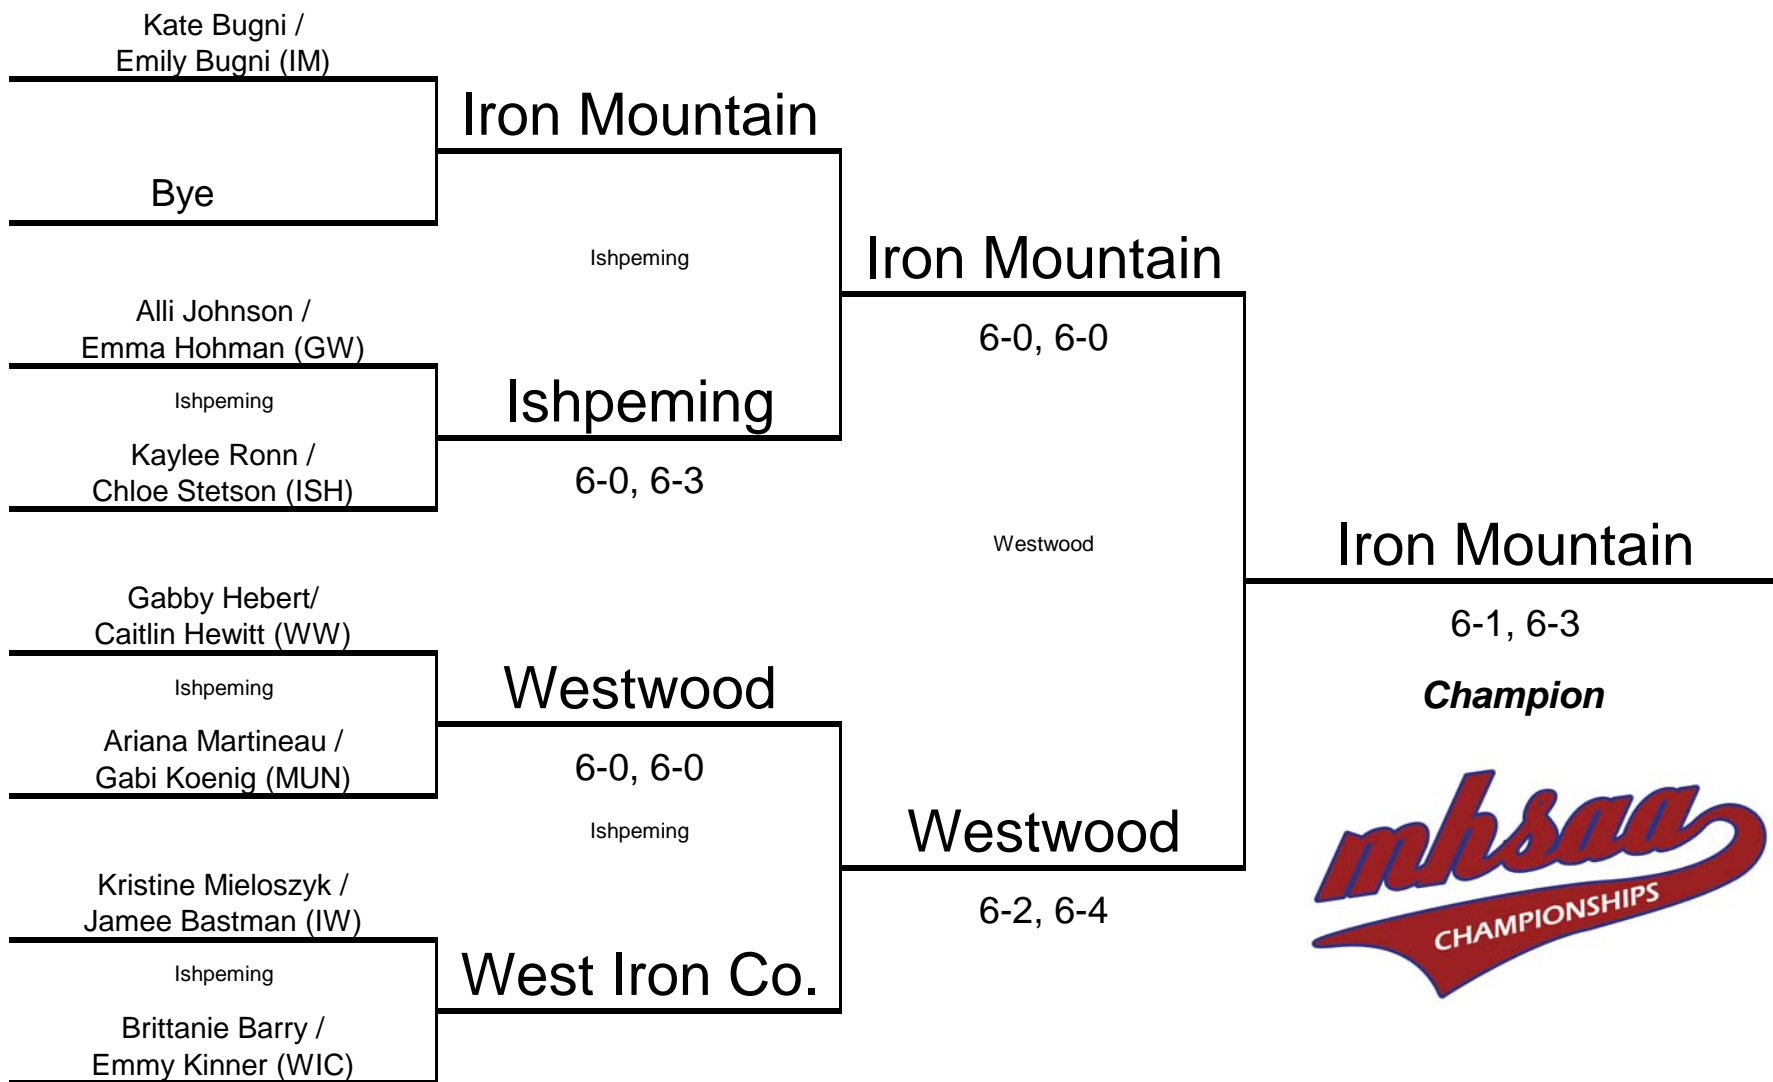

#2 DOUBLES

GWN	IM	IWD	ISH	MUN	WIC	WW
0	3	0	1	0	1	2