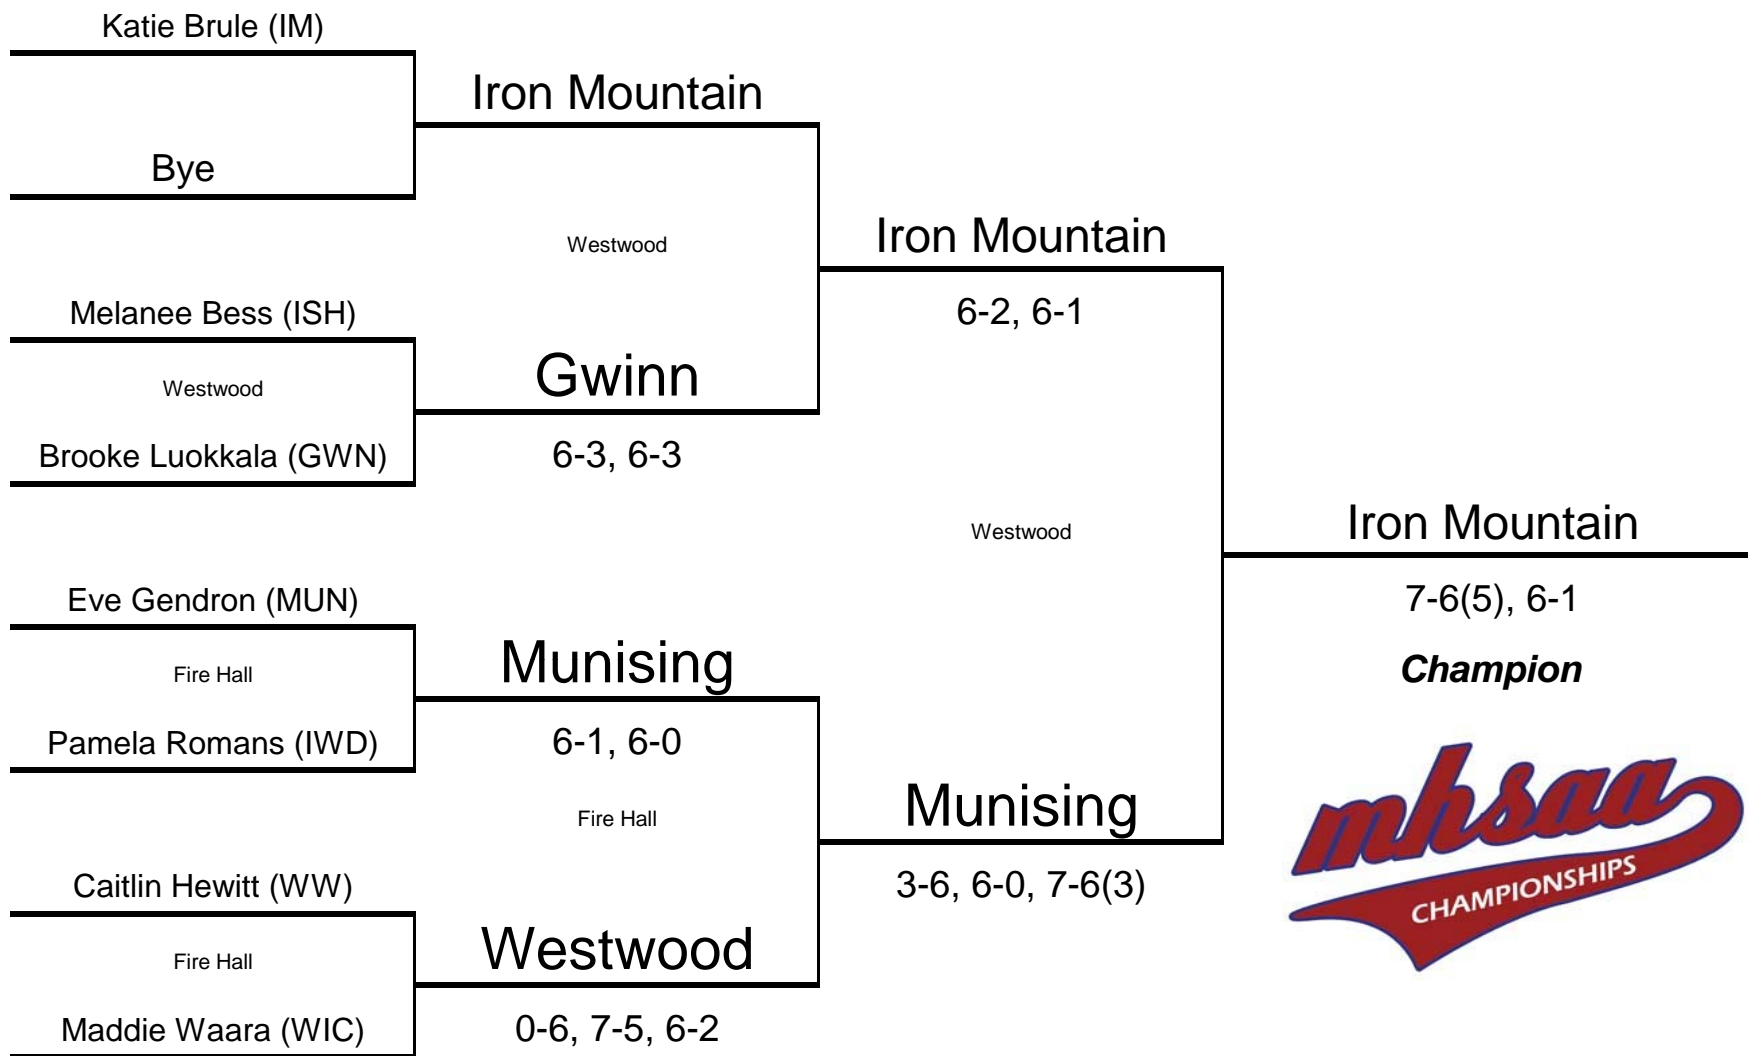

#2 SINGLES

GWN	IM	IWD	ISH	MUN	WIC	WW
1	3	0	0	2	0	1