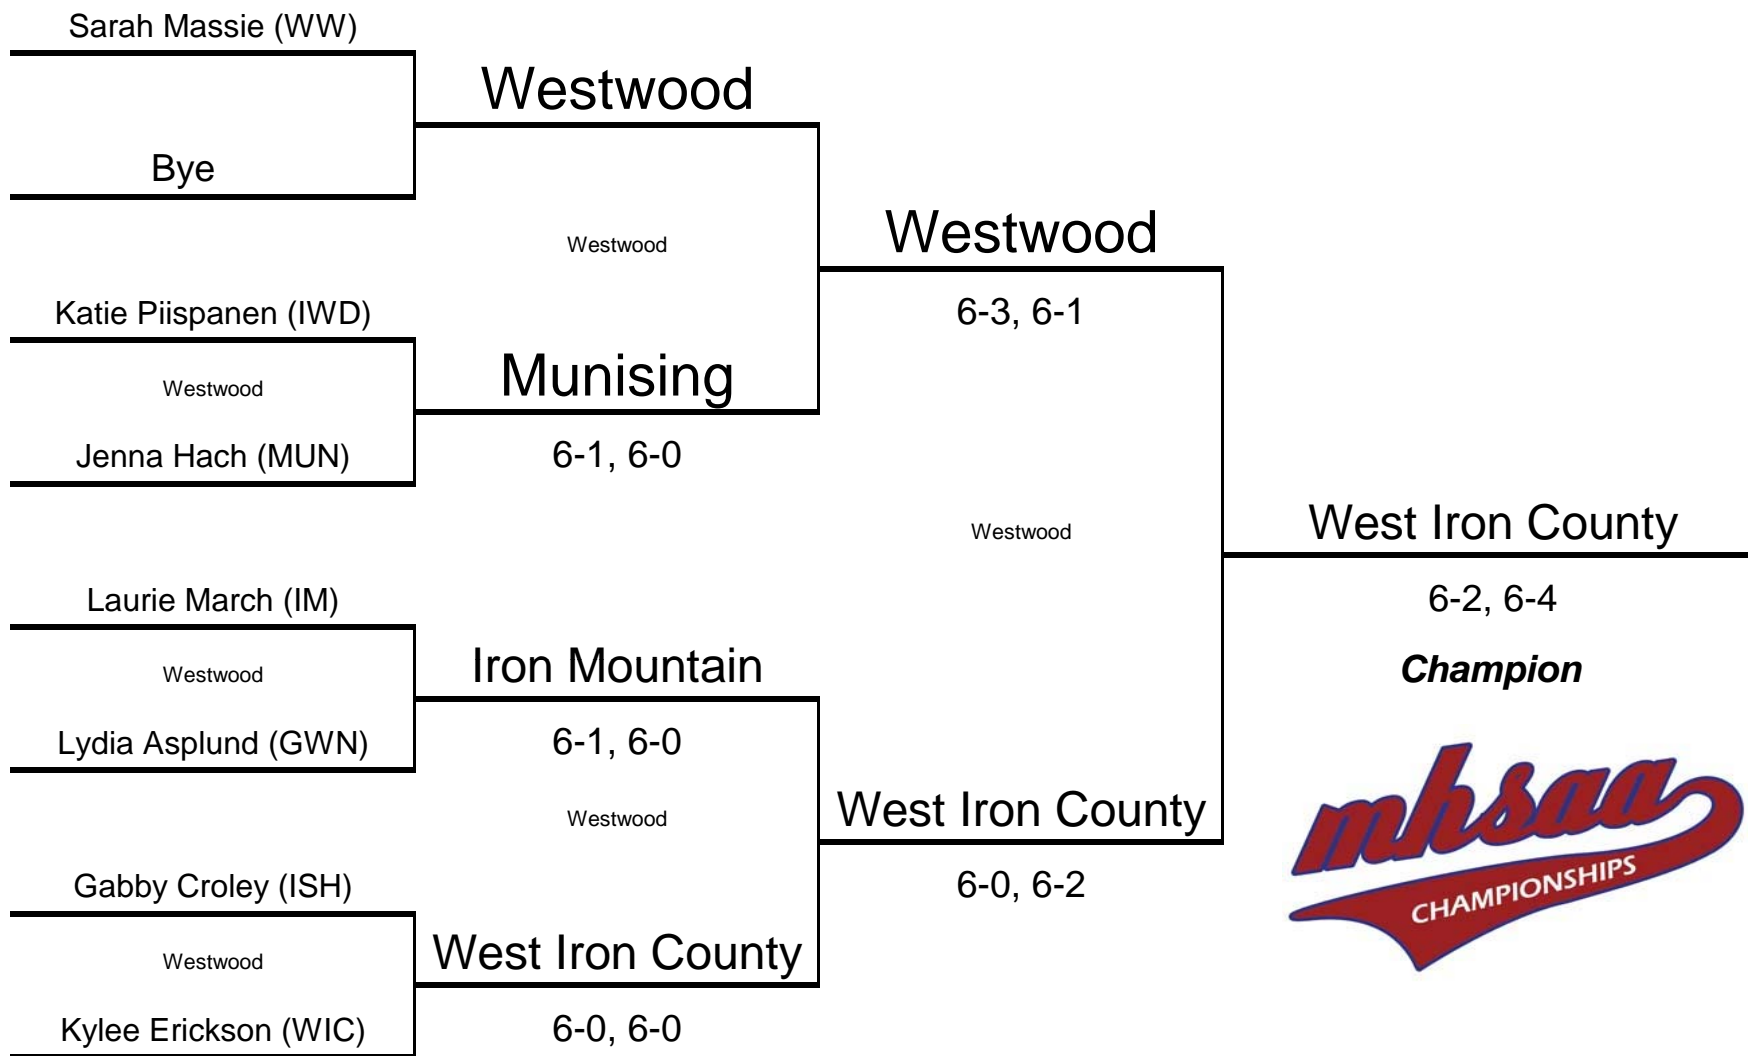

#1 SINGLES

GWN	IM	IWD	ISH	MUN	WIC	WW
0	1	0	0	1	3	2