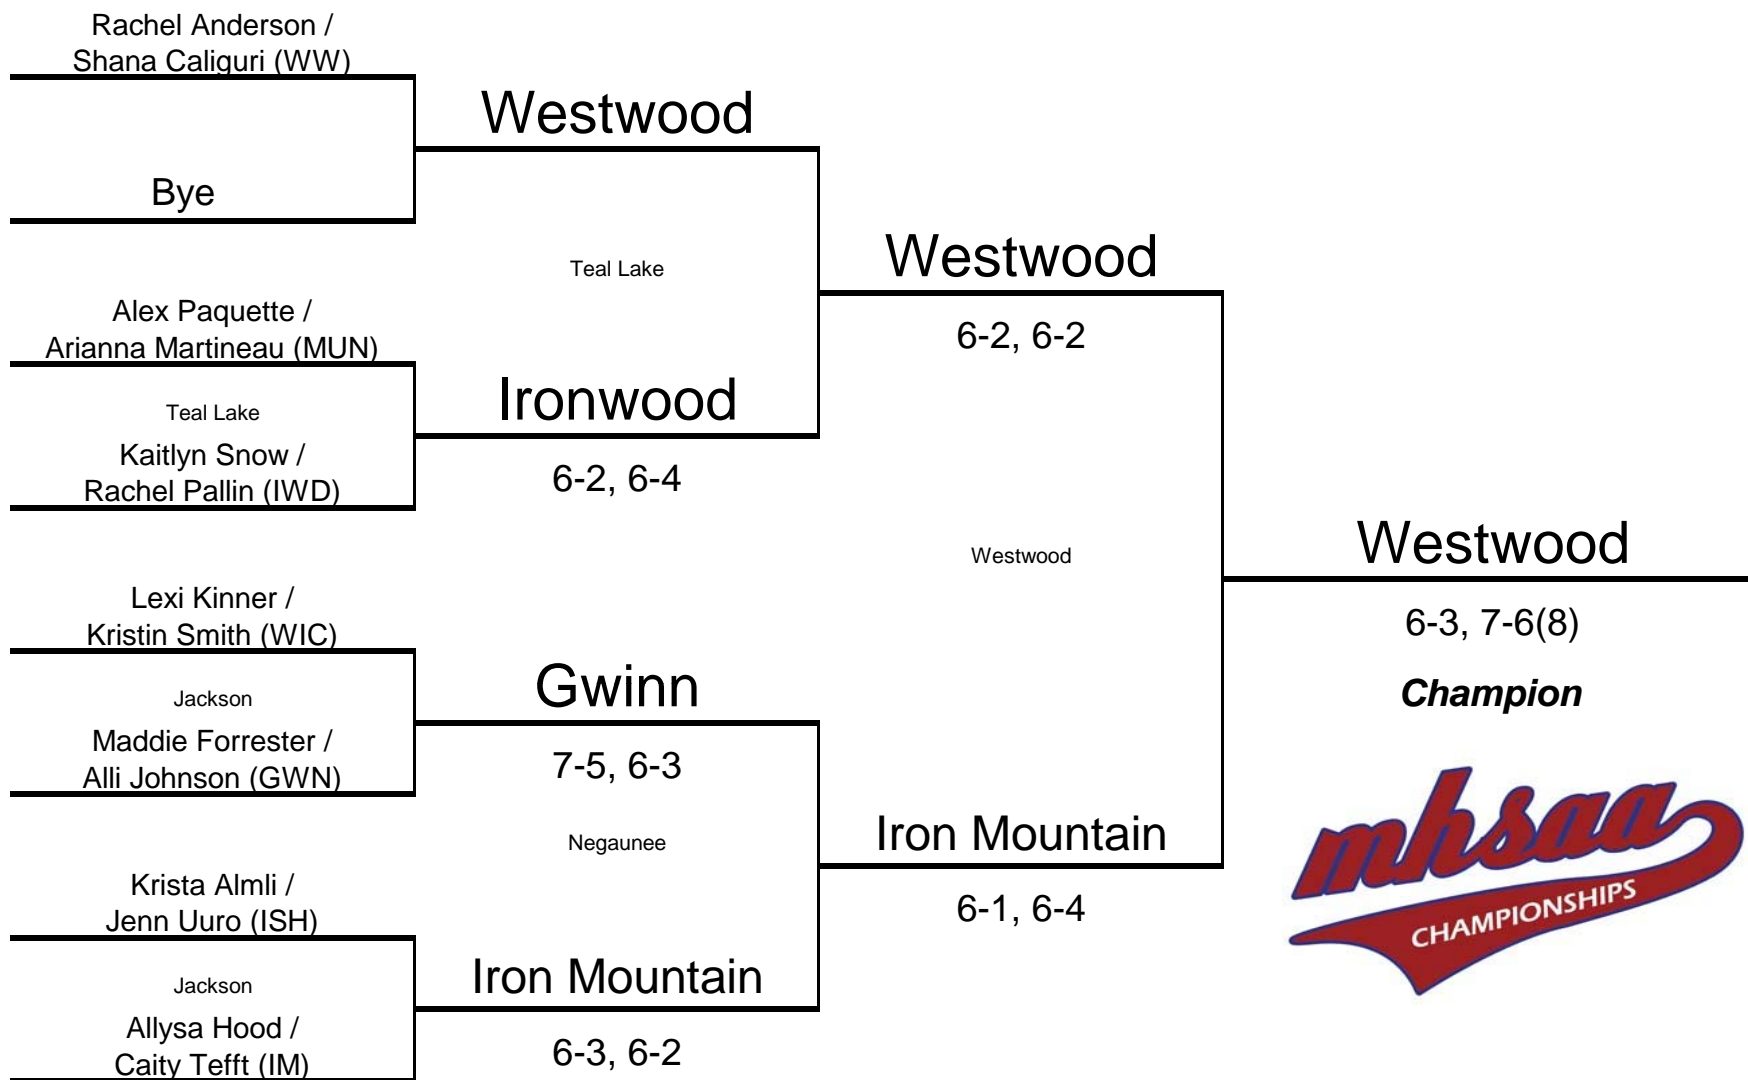

2012 GIRLS' TENNIS
U.P. DIVISION II STATE FINALS - Ishpeming Westwood – Oct. 3

	<u>1 Singles</u>	<u>2 Singles</u>	<u>3 Singles</u>	<u>4 Singles</u>	<u>1 Doubles</u>	<u>2 Doubles</u>	<u>3 Doubles</u>	<u>4 Doubles</u>	<u>TOTALS</u>
Gwinn	0	1	0	0	0	0	0	0	1 7th
Ironwood	0	0	0	0	2	1	1	1	5 4th
Iron Mountain	1	3	0	2	1	2	3	2	14 2nd
Ishpeming	0	0	2	1	1	0	0	0	4 6th
Munising	1	2	3	0	0	1	2	1	10 3rd
West Iron County	3	0	1	1	0	0	0	0	5 4th
Westwood	2	1	0	3	3	3	1	3	16 1st

#1 SINGLES

GWN	IM	IWD	ISH	MUN	WIC	WW
0	1	0	0	1	3	2

#2 SINGLES

GWN	IM	IWD	ISH	MUN	WIC	WW
1	3	0	0	2	0	1

3 SINGLES

GWN	IM	IWD	ISH	MUN	WIC	WW
0	0	0	2	3	1	0

#4 SINGLES

GWN	IM	IWD	ISH	MUN	WIC	WW
0	2	0	1	0	1	3

#1 DOUBLES

GWN	IM	IWD	ISH	MUN	WIC	WW
0	1	2	1	0	0	3

#2 DOUBLES

GWN	IM	IWD	ISH	MUN	WIC	WW
0	2	1	0	1	0	3

#3 DOUBLES

GWN	IM	IWD	ISH	MUN	WIC	WW
0	2	1	0	2	0	1

#4 DOUBLES

GWN	IM	IWD	ISH	MUN	WIC	WW
1	2	1	0	0	0	3