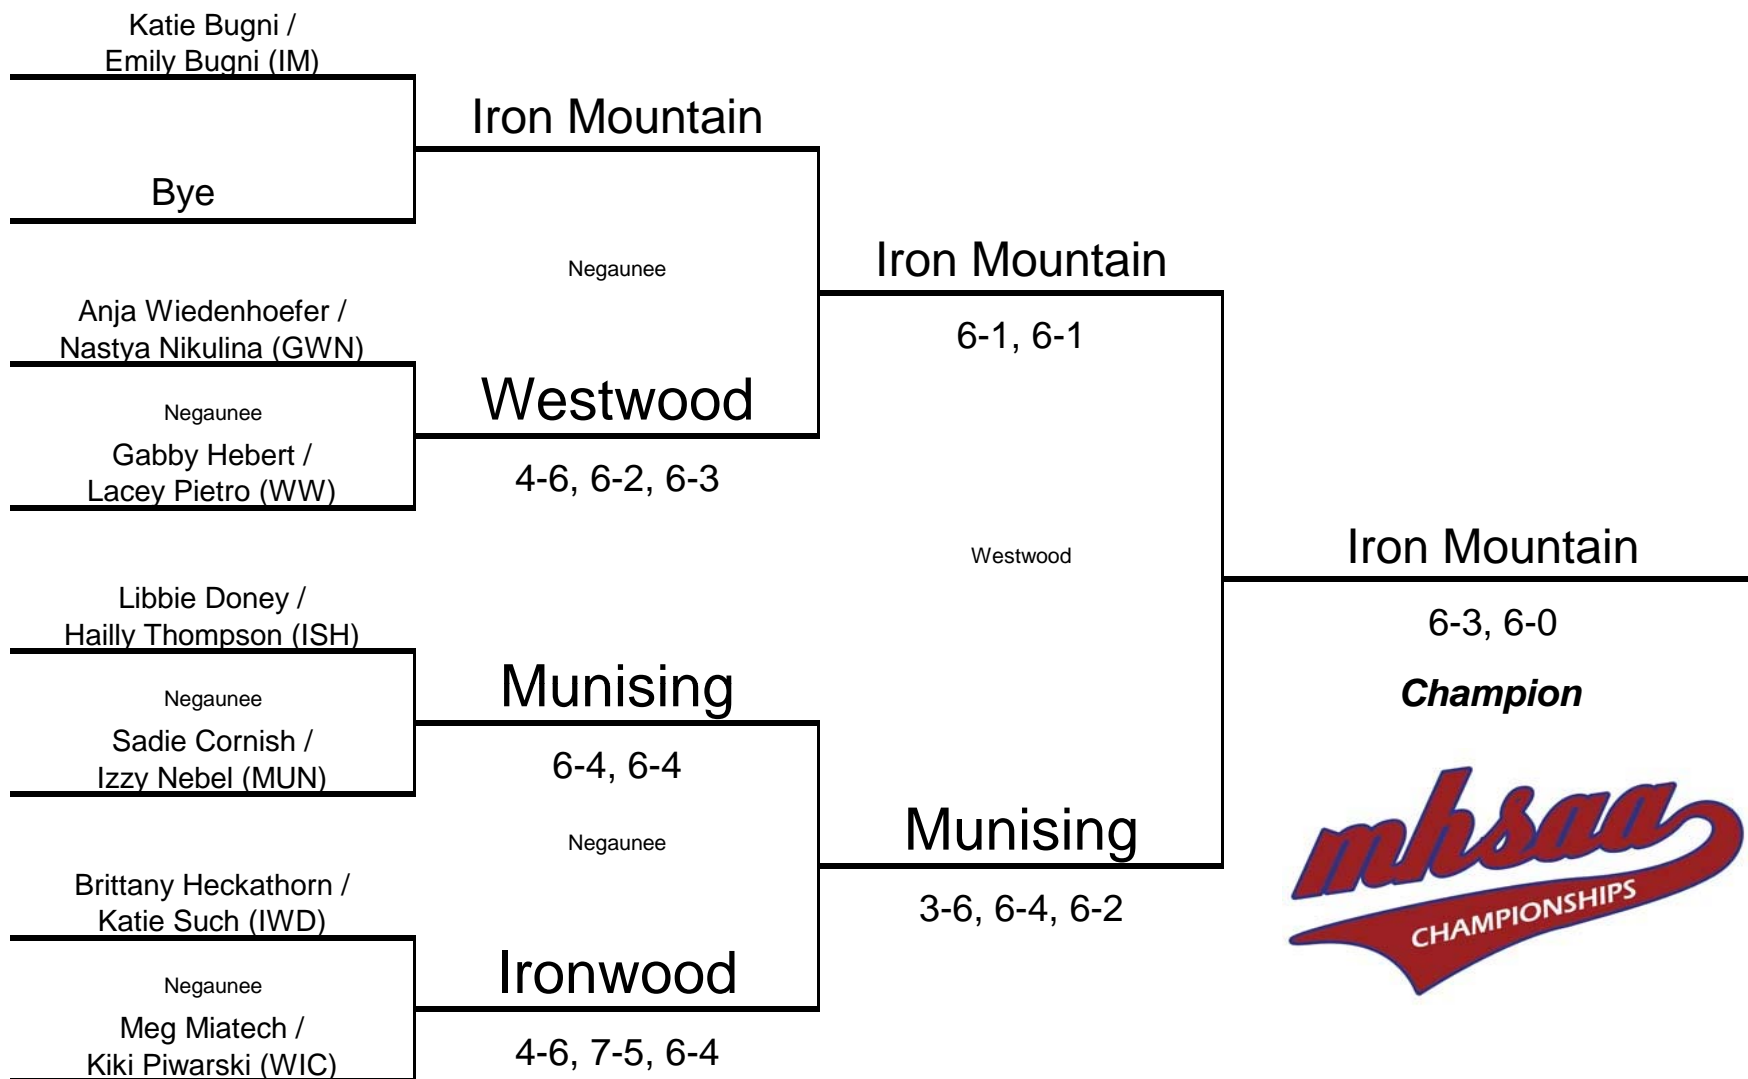

2012 GIRLS' TENNIS
U.P. DIVISION II STATE FINALS - Ishpeming Westwood – Oct. 3

	<u>1 Singles</u>	<u>2 Singles</u>	<u>3 Singles</u>	<u>4 Singles</u>	<u>1 Doubles</u>	<u>2 Doubles</u>	<u>3 Doubles</u>	<u>4 Doubles</u>	<u>TOTALS</u>
Gwinn	0	1	0	0	0	0	0	0	1 7th
Ironwood	0	0	0	0	2	1	1	1	5 4th
Iron Mountain	1	3	0	2	1	2	3	2	14 2nd
Ishpeming	0	0	2	1	1	0	0	0	4 6th
Munising	1	2	3	0	0	1	2	1	10 3rd
West Iron County	3	0	1	1	0	0	0	0	5 4th
Westwood	2	1	0	3	3	3	1	3	16 1st

#1 SINGLES

GWN	IM	IWD	ISH	MUN	WIC	WW
0	1	0	0	1	3	2

#2 SINGLES

GWN	IM	IWD	ISH	MUN	WIC	WW
1	3	0	0	2	0	1

3 SINGLES

GWN	IM	IWD	ISH	MUN	WIC	WW
0	0	0	2	3	1	0

#4 SINGLES

GWN	IM	IWD	ISH	MUN	WIC	WW
0	2	0	1	0	1	3

#1 DOUBLES

GWN	IM	IWD	ISH	MUN	WIC	WW
0	1	2	1	0	0	3

#2 DOUBLES

GWN	IM	IWD	ISH	MUN	WIC	WW
0	2	1	0	1	0	3

#3 DOUBLES

GWN	IM	IWD	ISH	MUN	WIC	WW
0	2	1	0	2	0	1

#4 DOUBLES

GWN	IM	IWD	ISH	MUN	WIC	WW
1	2	1	0	0	0	3