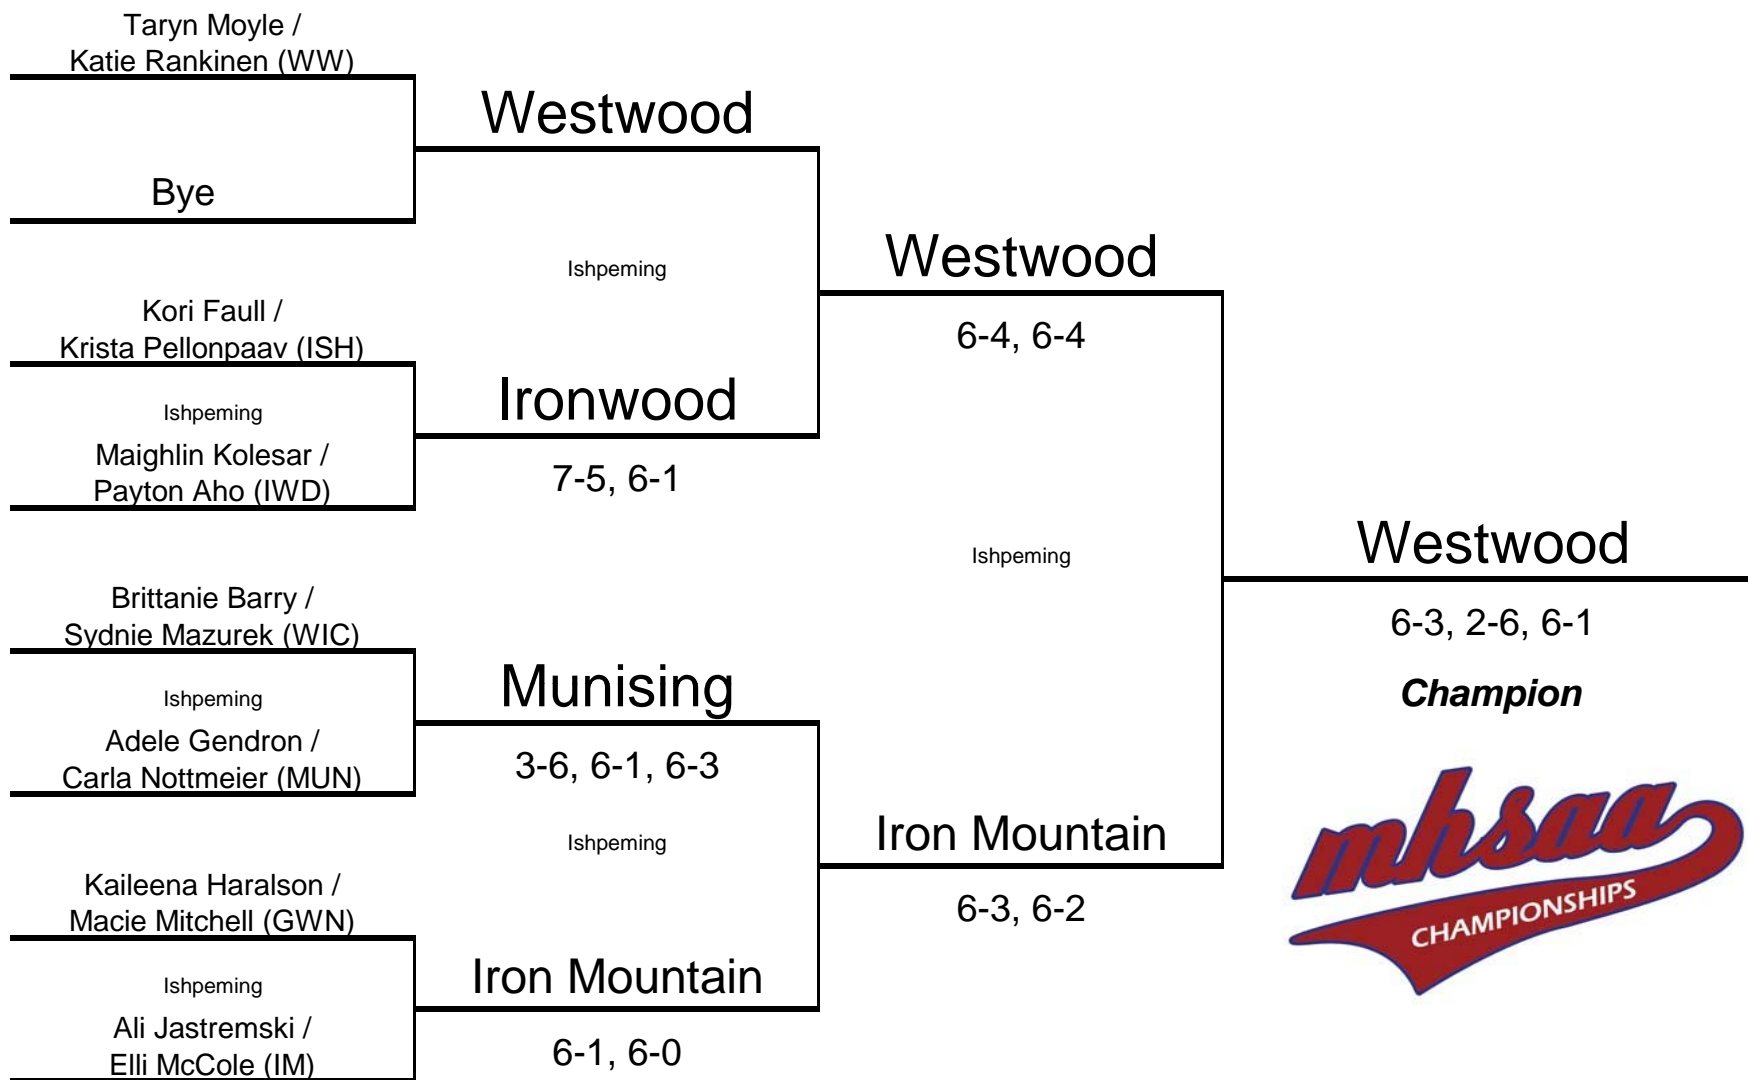

#2 DOUBLES

GWN	IM	IWD	ISH	MUN	WIC	WW
0	2	1	0	1	0	3