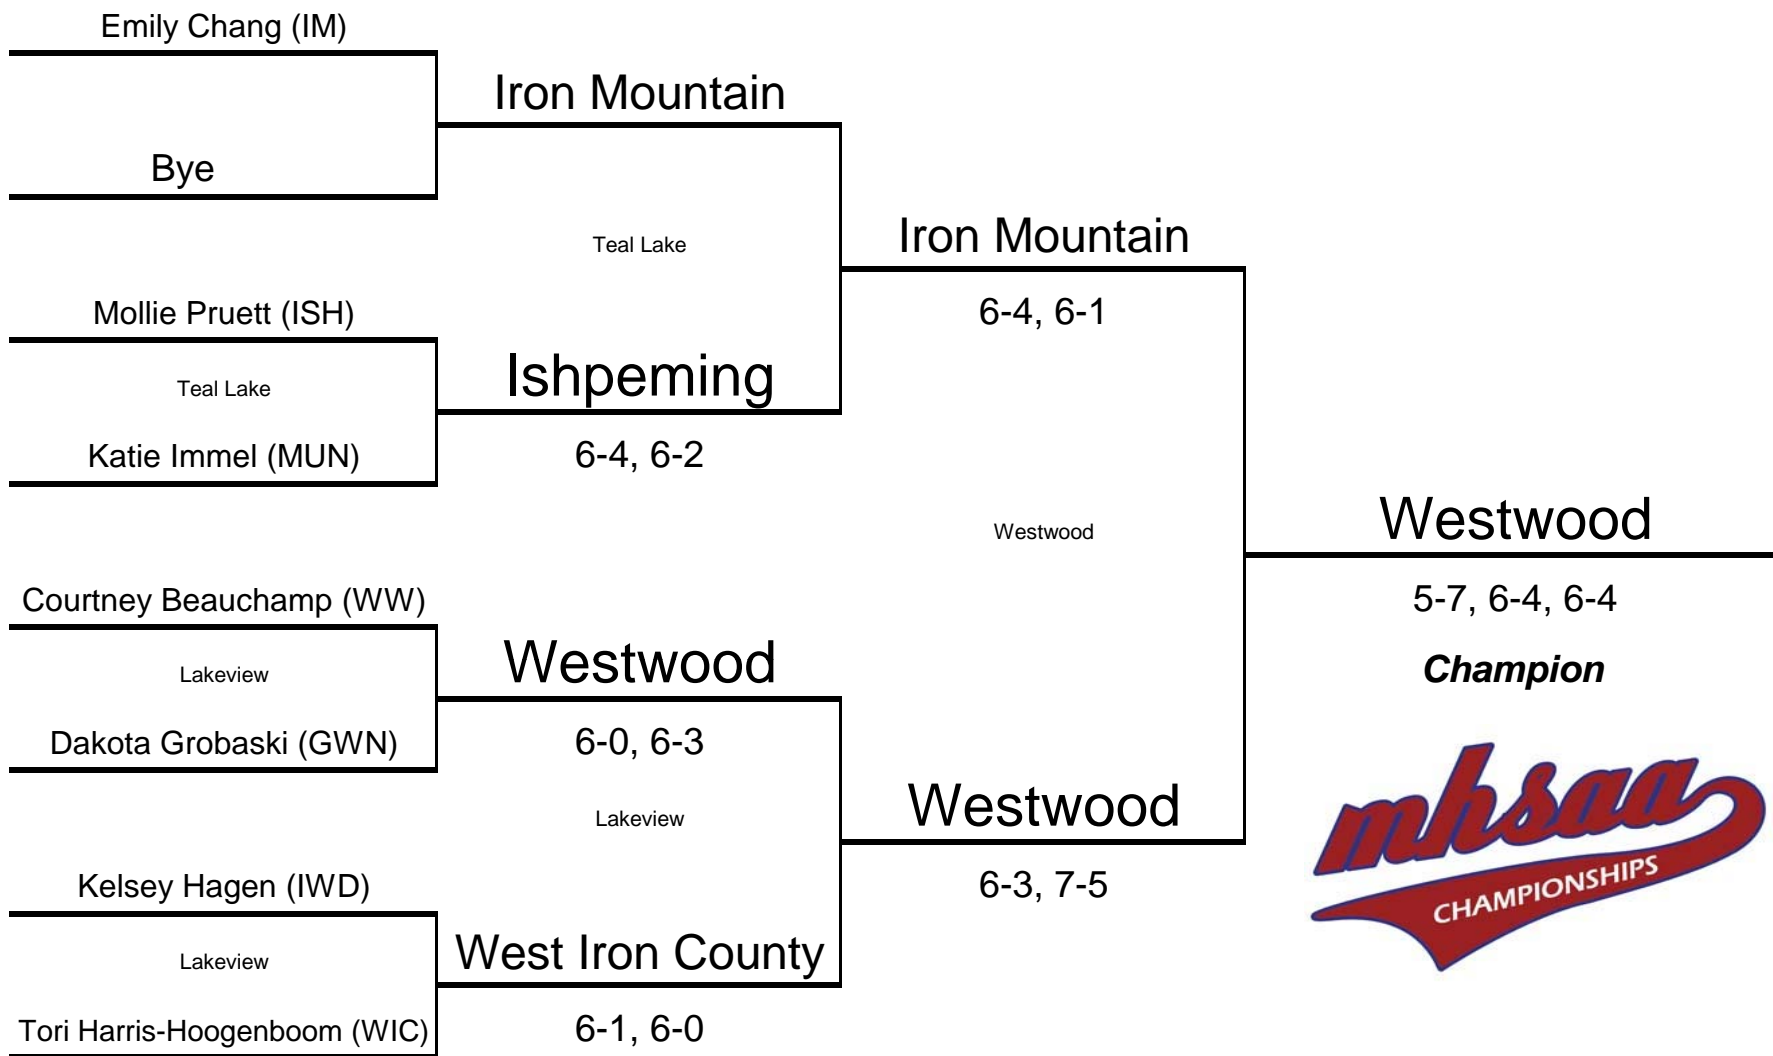

2012 GIRLS' TENNIS
U.P. DIVISION II STATE FINALS - Ishpeming Westwood – Oct. 3

	<u>1 Singles</u>	<u>2 Singles</u>	<u>3 Singles</u>	<u>4 Singles</u>	<u>1 Doubles</u>	<u>2 Doubles</u>	<u>3 Doubles</u>	<u>4 Doubles</u>	<u>TOTALS</u>
Gwinn	0	1	0	0	0	0	0	0	1 7th
Ironwood	0	0	0	0	2	1	1	1	5 4th
Iron Mountain	1	3	0	2	1	2	3	2	14 2nd
Ishpeming	0	0	2	1	1	0	0	0	4 6th
Munising	1	2	3	0	0	1	2	1	10 3rd
West Iron County	3	0	1	1	0	0	0	0	5 4th
Westwood	2	1	0	3	3	3	1	3	16 1st

#1 SINGLES

GWN	IM	IWD	ISH	MUN	WIC	WW
0	1	0	0	1	3	2

#2 SINGLES

GWN	IM	IWD	ISH	MUN	WIC	WW
1	3	0	0	2	0	1

3 SINGLES

GWN	IM	IWD	ISH	MUN	WIC	WW
0	0	0	2	3	1	0

#4 SINGLES

GWN	IM	IWD	ISH	MUN	WIC	WW
0	2	0	1	0	1	3