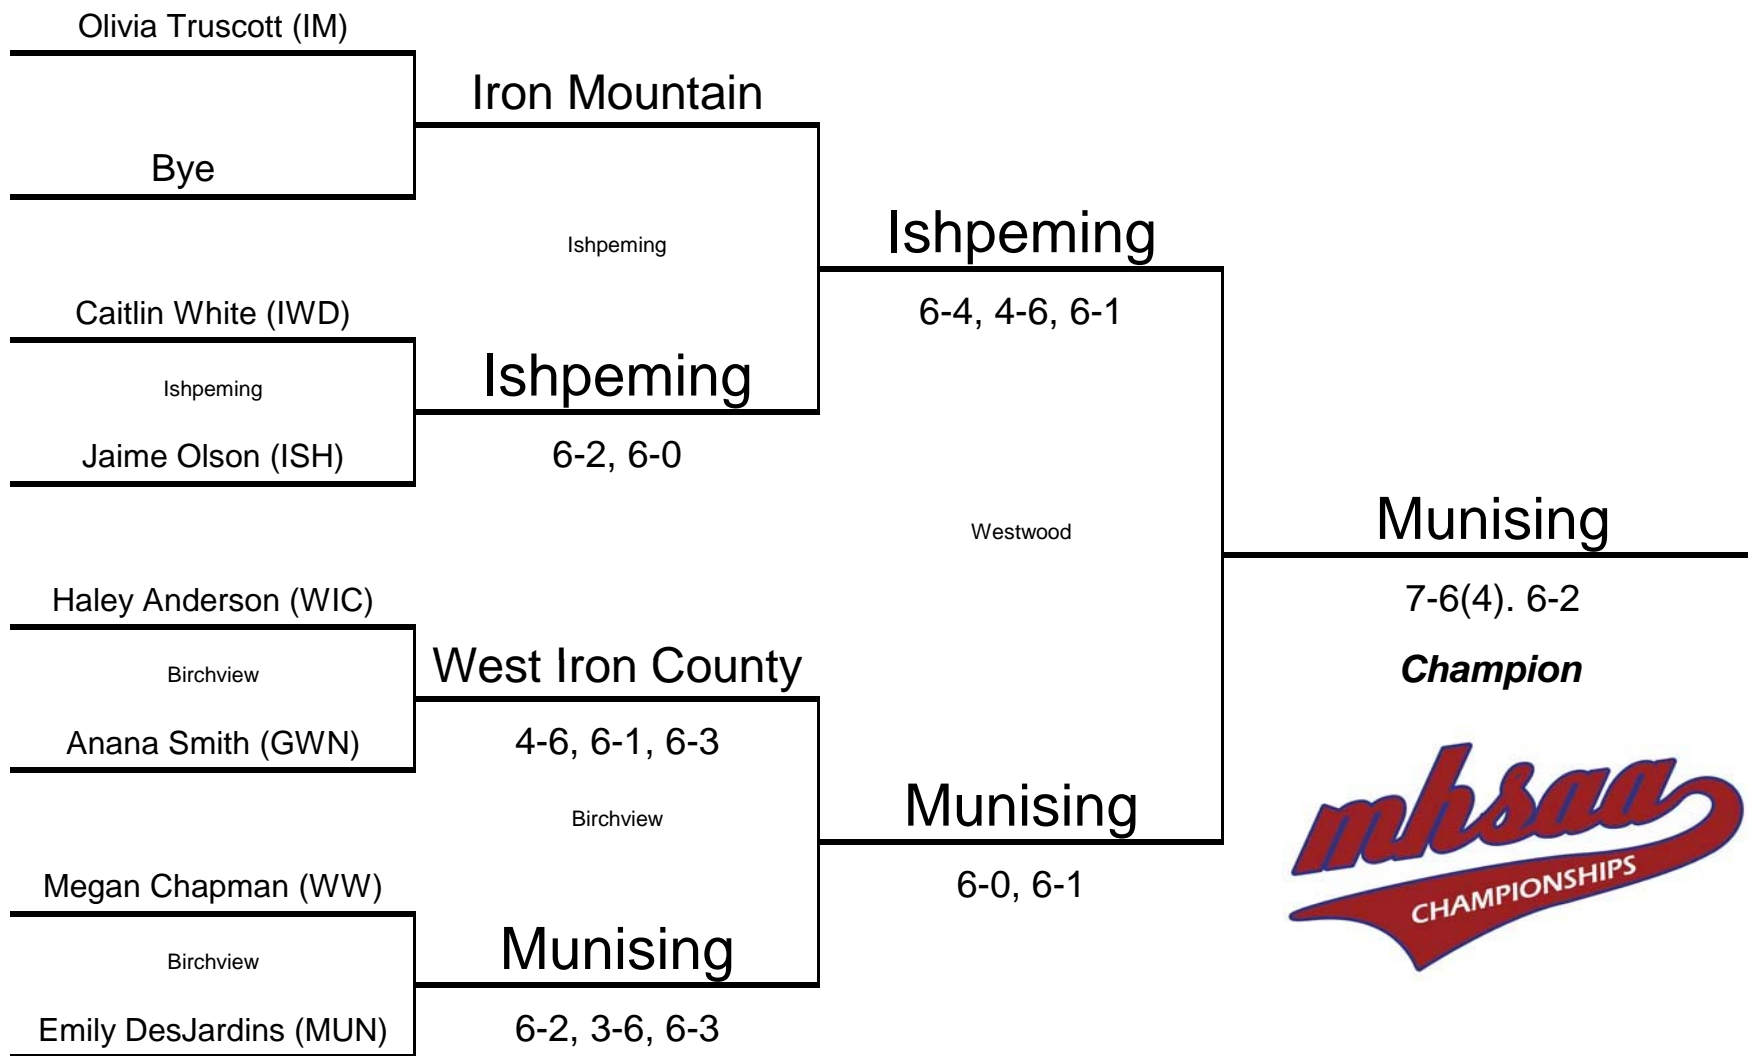

2012 GIRLS' TENNIS
U.P. DIVISION II STATE FINALS - Ishpeming Westwood – Oct. 3

	<u>1 Singles</u>	<u>2 Singles</u>	<u>3 Singles</u>	<u>4 Singles</u>	<u>1 Doubles</u>	<u>2 Doubles</u>	<u>3 Doubles</u>	<u>4 Doubles</u>	<u>TOTALS</u>
Gwinn	0	1	0	0	0	0	0	0	1 7th
Ironwood	0	0	0	0	2	1	1	1	5 4th
Iron Mountain	1	3	0	2	1	2	3	2	14 2nd
Ishpeming	0	0	2	1	1	0	0	0	4 6th
Munising	1	2	3	0	0	1	2	1	10 3rd
West Iron County	3	0	1	1	0	0	0	0	5 4th
Westwood	2	1	0	3	3	3	1	3	16 1st

#1 SINGLES

GWN	IM	IWD	ISH	MUN	WIC	WW
0	1	0	0	1	3	2

#2 SINGLES

GWN	IM	IWD	ISH	MUN	WIC	WW
1	3	0	0	2	0	1

3 SINGLES

GWN	IM	IWD	ISH	MUN	WIC	WW
0	0	0	2	3	1	0

#4 SINGLES

GWN	IM	IWD	ISH	MUN	WIC	WW
0	2	0	1	0	1	3