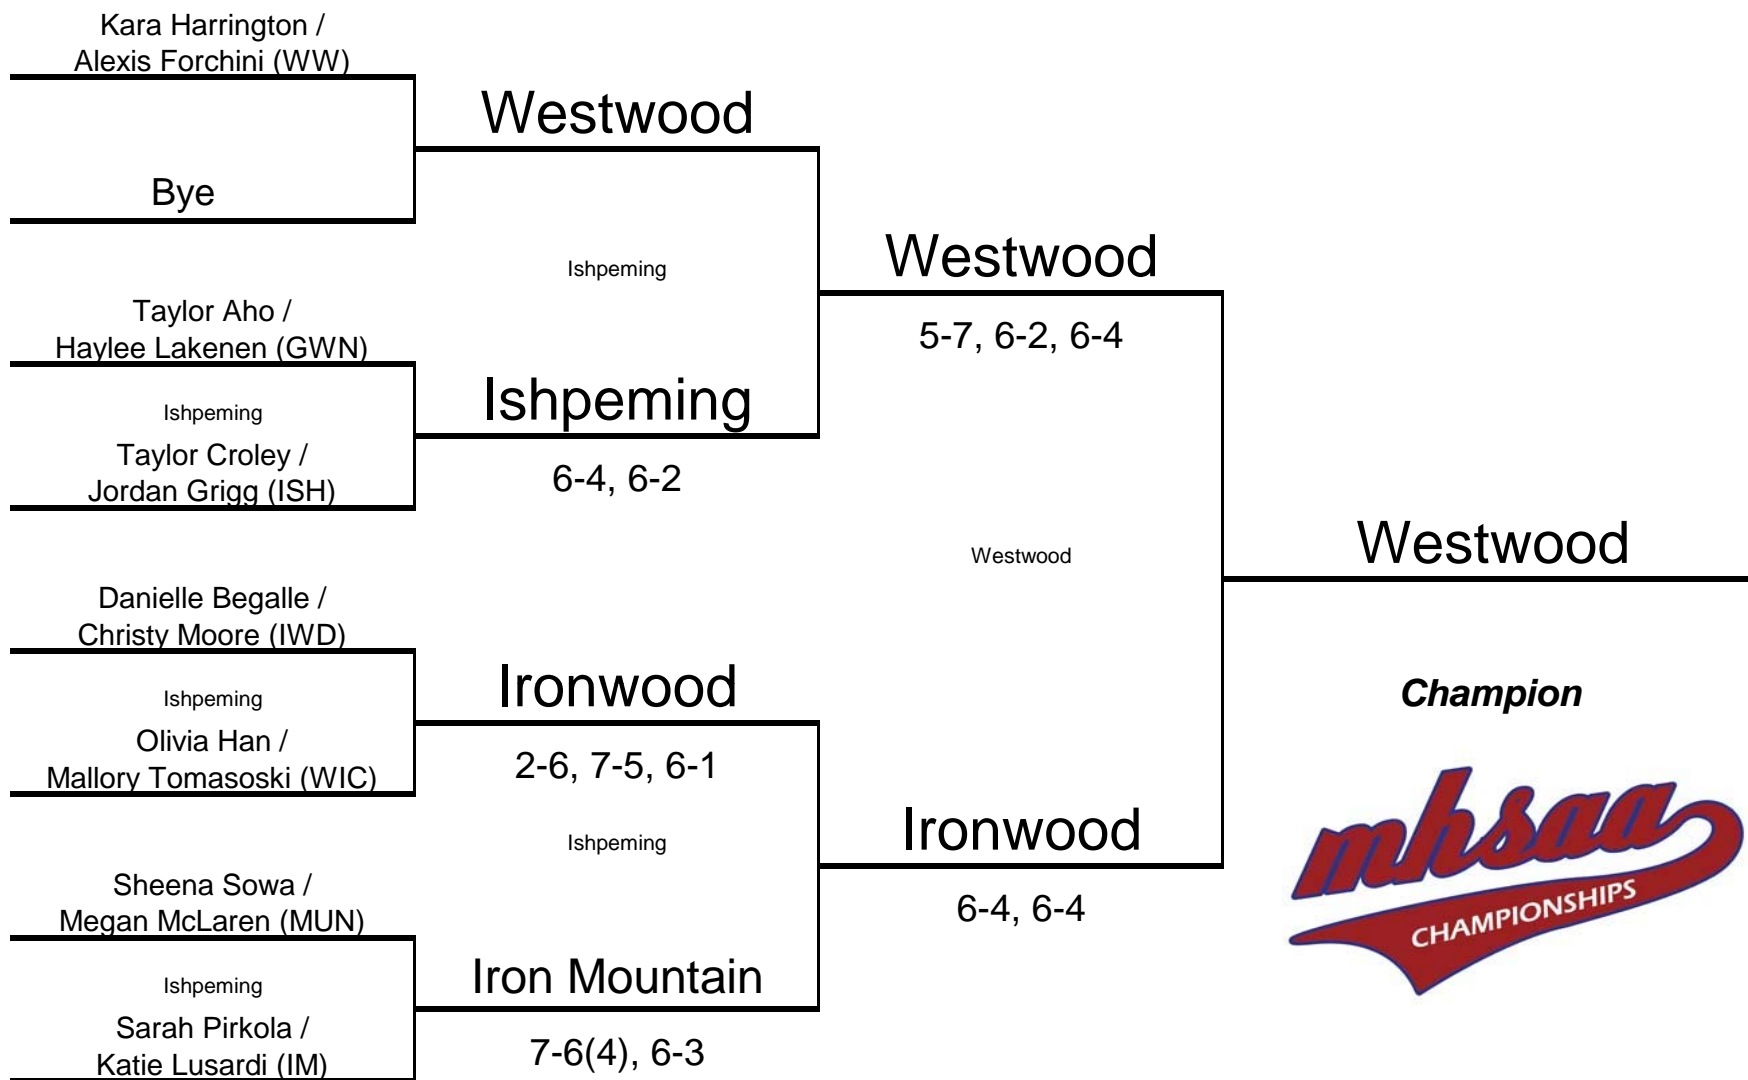

#1 DOUBLES

GWN	IM	IWD	ISH	MUN	WIC	WW
0	1	2	1	0	0	3