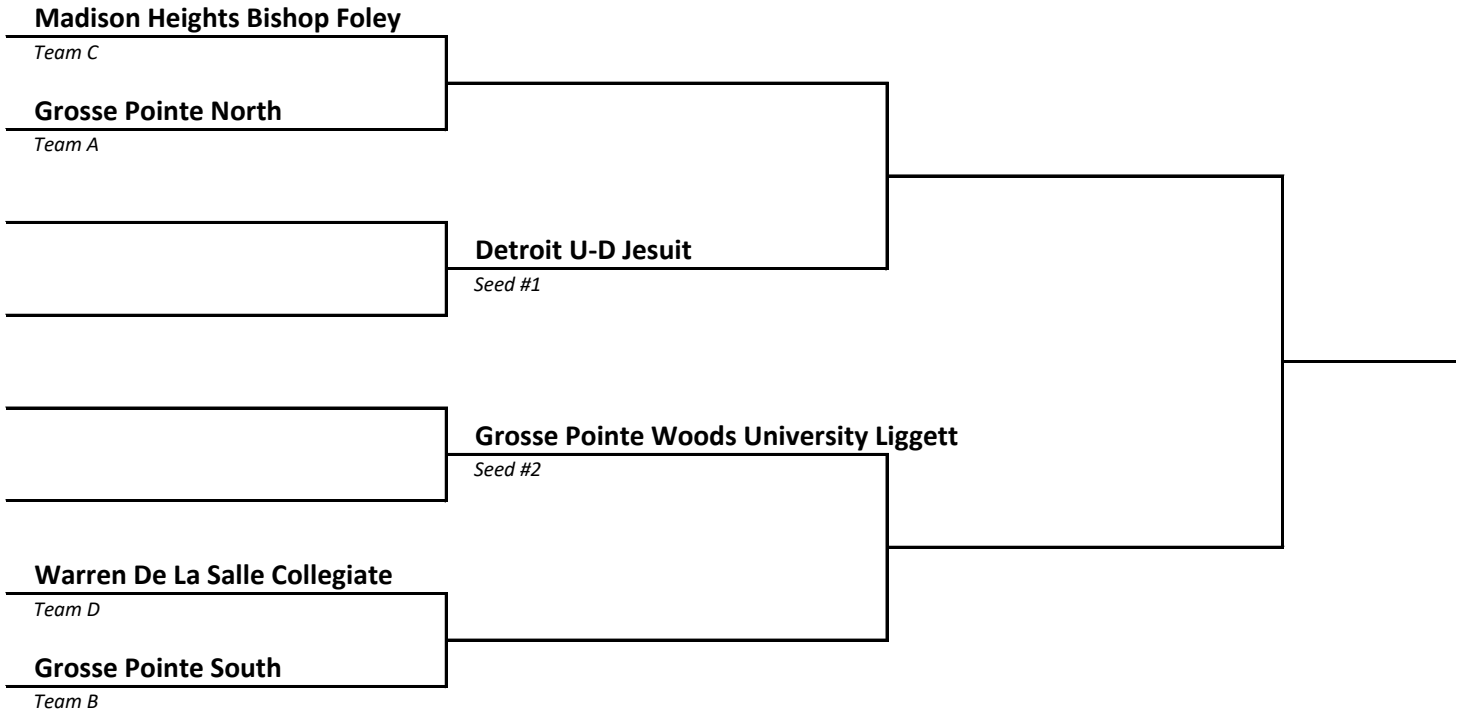

2021 Ice Hockey -- Regional Brackets -- FINAL 3/7/21

REGIONAL 17	HOST Hancock
------------------------------	-------------------------------

REGIONAL 18	HOST Tawas
------------------------------	-----------------------------

2021 Ice Hockey -- Regional Brackets -- FINAL 3/7/21

REGIONAL 19	HOST Midland Dow
------------------------------	-----------------------------------

REGIONAL 20	HOST Grand Rapids Catholic Central
------------------------------	---

2021 Ice Hockey -- Regional Brackets -- FINAL 3/7/21

REGIONAL	HOST
21	Bloomfield Hills Cranbrok Kingswood

REGIONAL	HOST
22	GPW University Liggett

2021 Ice Hockey -- Regional Brackets -- FINAL 3/7/21

REGIONAL 23	HOST Chelsea
-----------------------	------------------------

REGIONAL 24	HOST Wyandotte Roosevelt
-----------------------	------------------------------------