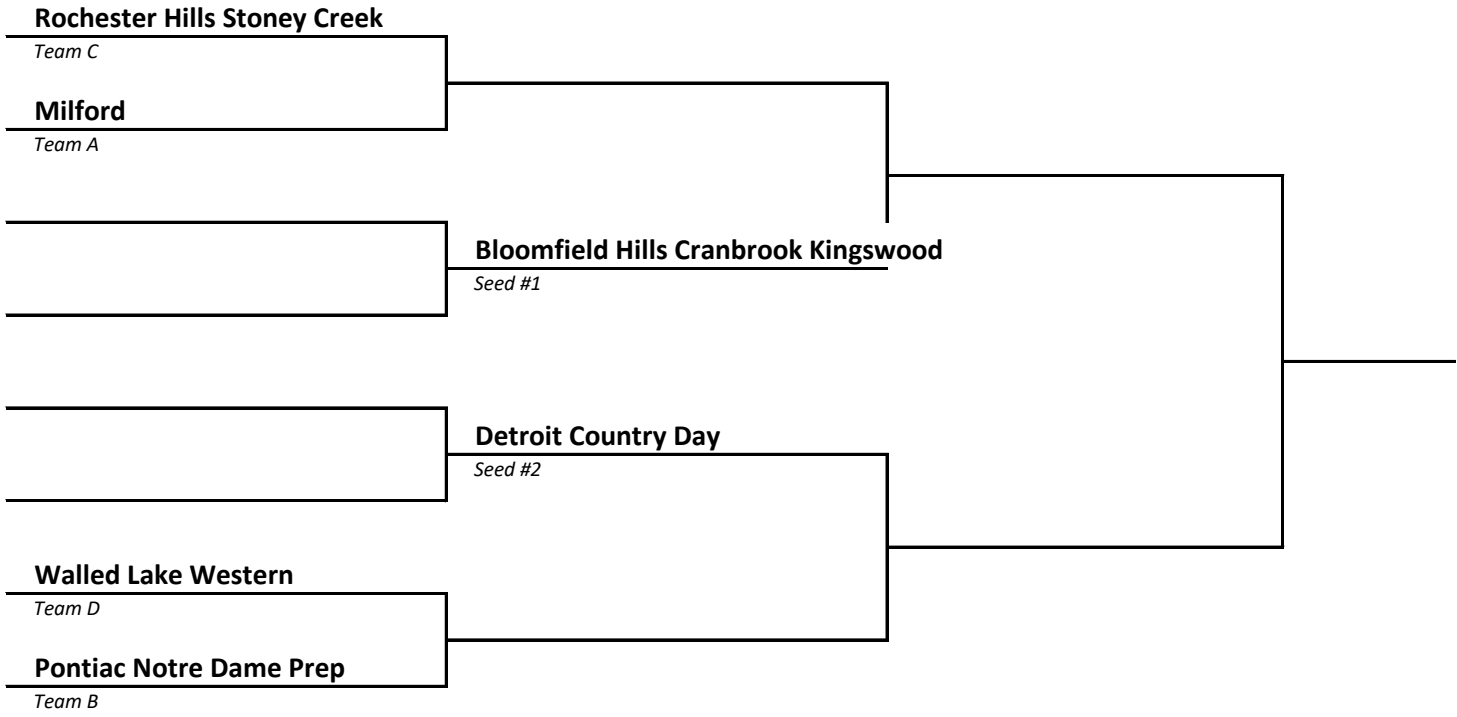

2021 Ice Hockey -- Regional Brackets -- FINAL 3/7/21

REGIONAL 17	HOST Hancock
------------------------------	-------------------------------

REGIONAL 18	HOST Tawas
------------------------------	-----------------------------

2021 Ice Hockey -- Regional Brackets -- FINAL 3/7/21

REGIONAL 19	HOST Midland Dow
------------------------------	-----------------------------------

REGIONAL 20	HOST Grand Rapids Catholic Central
------------------------------	---

2021 Ice Hockey -- Regional Brackets -- FINAL 3/7/21

REGIONAL	HOST
21	Bloomfield Hills Cranbrok Kingswood

REGIONAL	HOST
22	GPW University Liggett

2021 Ice Hockey -- Regional Brackets -- FINAL 3/7/21

REGIONAL 23	HOST Chelsea
-----------------------	------------------------