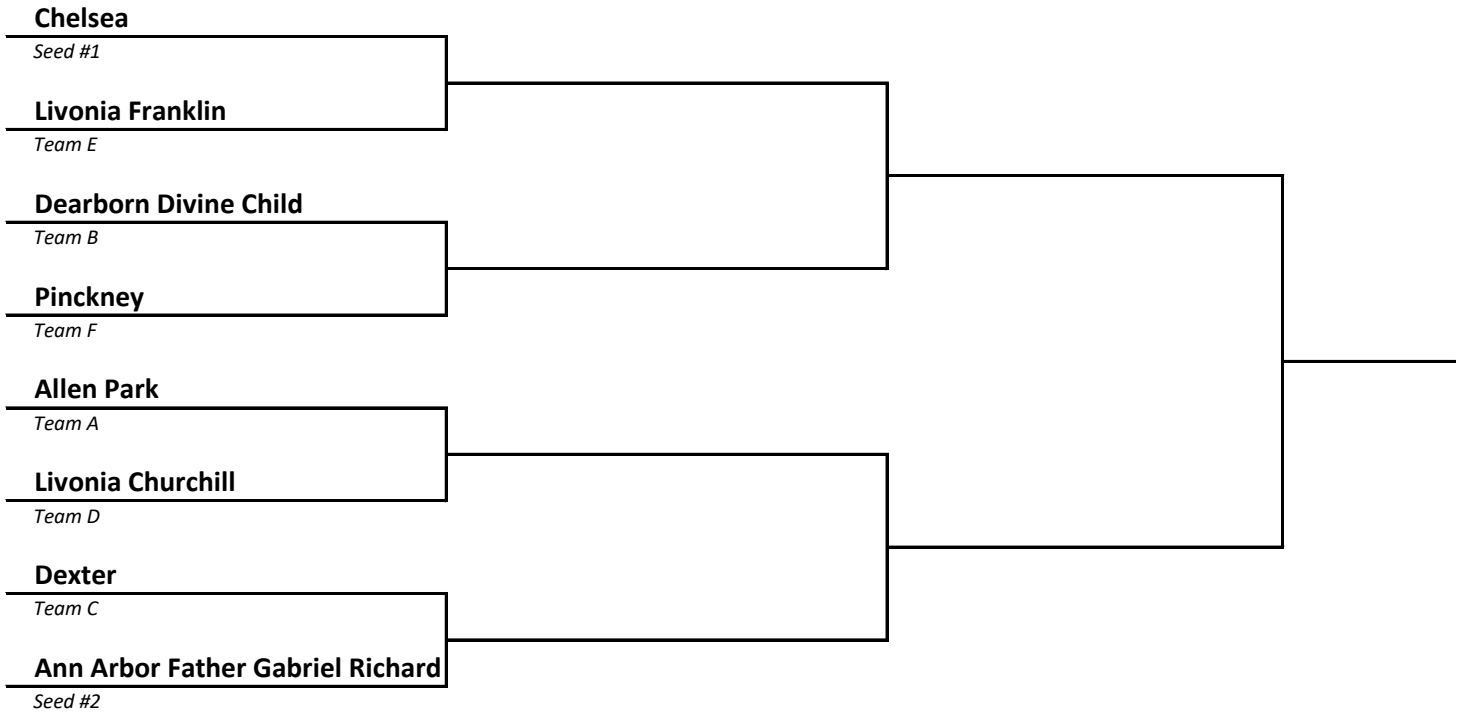

2021 Ice Hockey -- Regional Brackets -- FINAL 3/7/21

REGIONAL	HOST
21	Bloomfield Hills Cranbrok Kingswood

REGIONAL	HOST
22	GPW University Liggett

2021 Ice Hockey -- Regional Brackets -- FINAL 3/7/21

REGIONAL 23	HOST Chelsea
-----------------------	------------------------

REGIONAL 24	HOST Wyandotte Roosevelt
-----------------------	------------------------------------