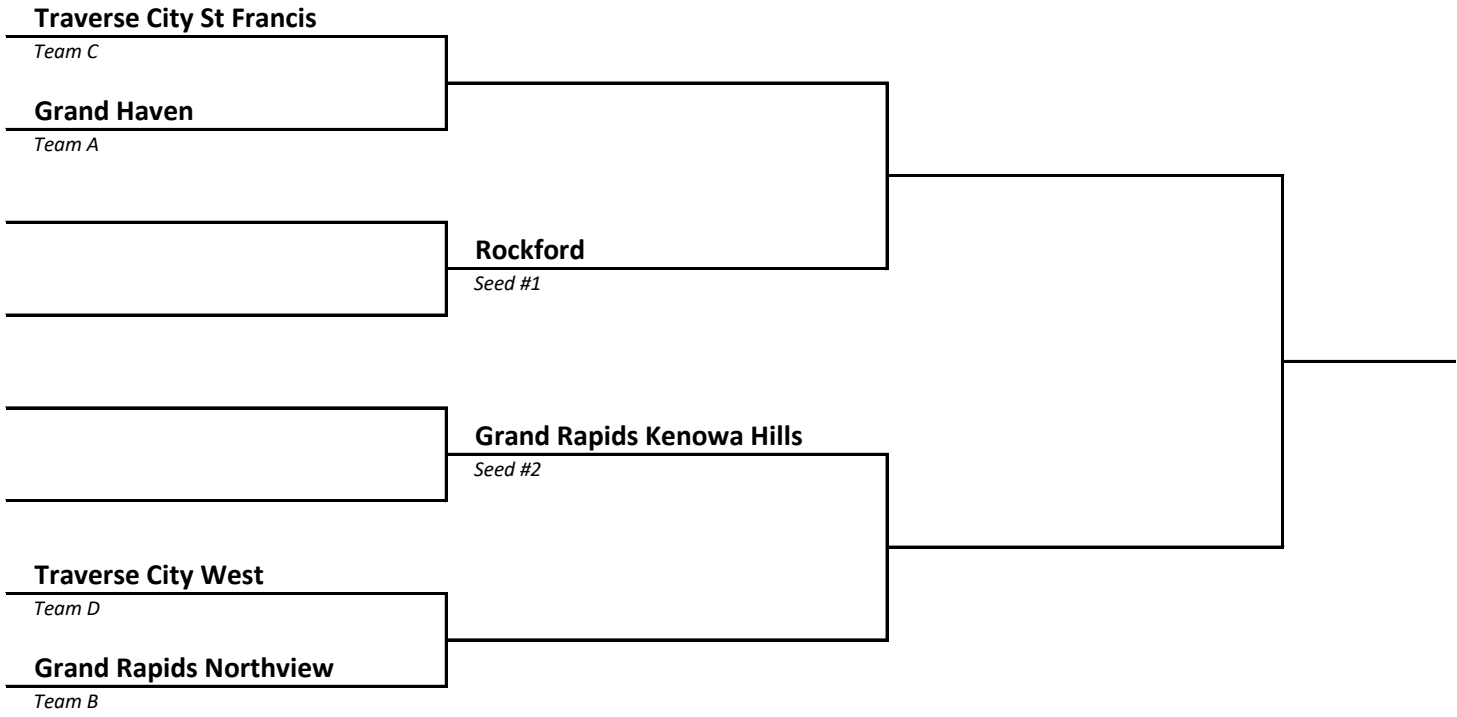

**2021 Ice Hockey Tournament - DIVISION 1  
Bracket Line Assignments -- FINAL 3/7/21**

REG	LN	TEAM	REG	LN	TEAM	REG	LN	TEAM	REG	LN	TEAM
1	1	Rockford	2	1	Caledonia	3	1	Holt	4	1	Saginaw Heritage
1	2	Grand Rapids Kenowa Hills	2	2	Grandville	3	2	DeWitt	4	2	Midland
1	A	Grand Haven	2	A	East Kentwood	3	A	East Lansing	4	A	Bay City Western
1	B	Grand Rapids Northview	2	B	Grand Rapids West Catholic	3	B	Jackson	4	B	Essexville Garber
1	C	Traverse City St Francis	2	C	Holland West Ottawa	3	C	Kalamazoo Loy Norrix	4	C	Flushing
1	D	Traverse City West	2	D	Hudsonville	3	D	Okemos	4	D	Lapeer
1	E		2	E	Jenison	3	E	Richland Gull Lake	4	E	
1	F		2	F		3	F		4	F	
5	1	Brighton	6	1	Lake Orion	7	1	Detroit Catholic Central	8	1	Plymouth
5	2	Howell	6	2	Rochester Adams	7	2	Birmingham Groves	8	2	Salem
5	A	Grand Blanc	6	A	Macomb Dakota	7	A	Berkley	8	A	Adrian
5	B	Orchard Lake St Mary's	6	B	Macomb L'Anse Creuse North	7	B	Farmington	8	B	Ann Arbor Huron
5	C	Oxford	6	C	Port Huron	7	C	St Clair Shores Lakeview	8	C	Dearborn Edsel Ford
5	D	Waterford Mott	6	D	Utica	7	D	Troy	8	D	Northville
5	E		6	E		7	E		8	E	Southgate Anderson
5	F		6	F		7	F		8	F	

# 2021 Ice Hockey -- Regional Brackets -- FINAL 3/7/21

<b>REGIONAL</b> <b>1</b>	<b>HOST</b> <b>Rockford</b>
-----------------------------	--------------------------------

<b>REGIONAL</b> <b>2</b>	<b>HOST</b> <b>Caledonia</b>
-----------------------------	---------------------------------

# 2021 Ice Hockey -- Regional Brackets -- FINAL 3/7/21

<b>REGIONAL</b> <b>3</b>	<b>HOST</b> <b>DeWitt</b>
-----------------------------	------------------------------

<b>REGIONAL</b> <b>4</b>	<b>HOST</b> <b>Bay City Western</b>
-----------------------------	----------------------------------------