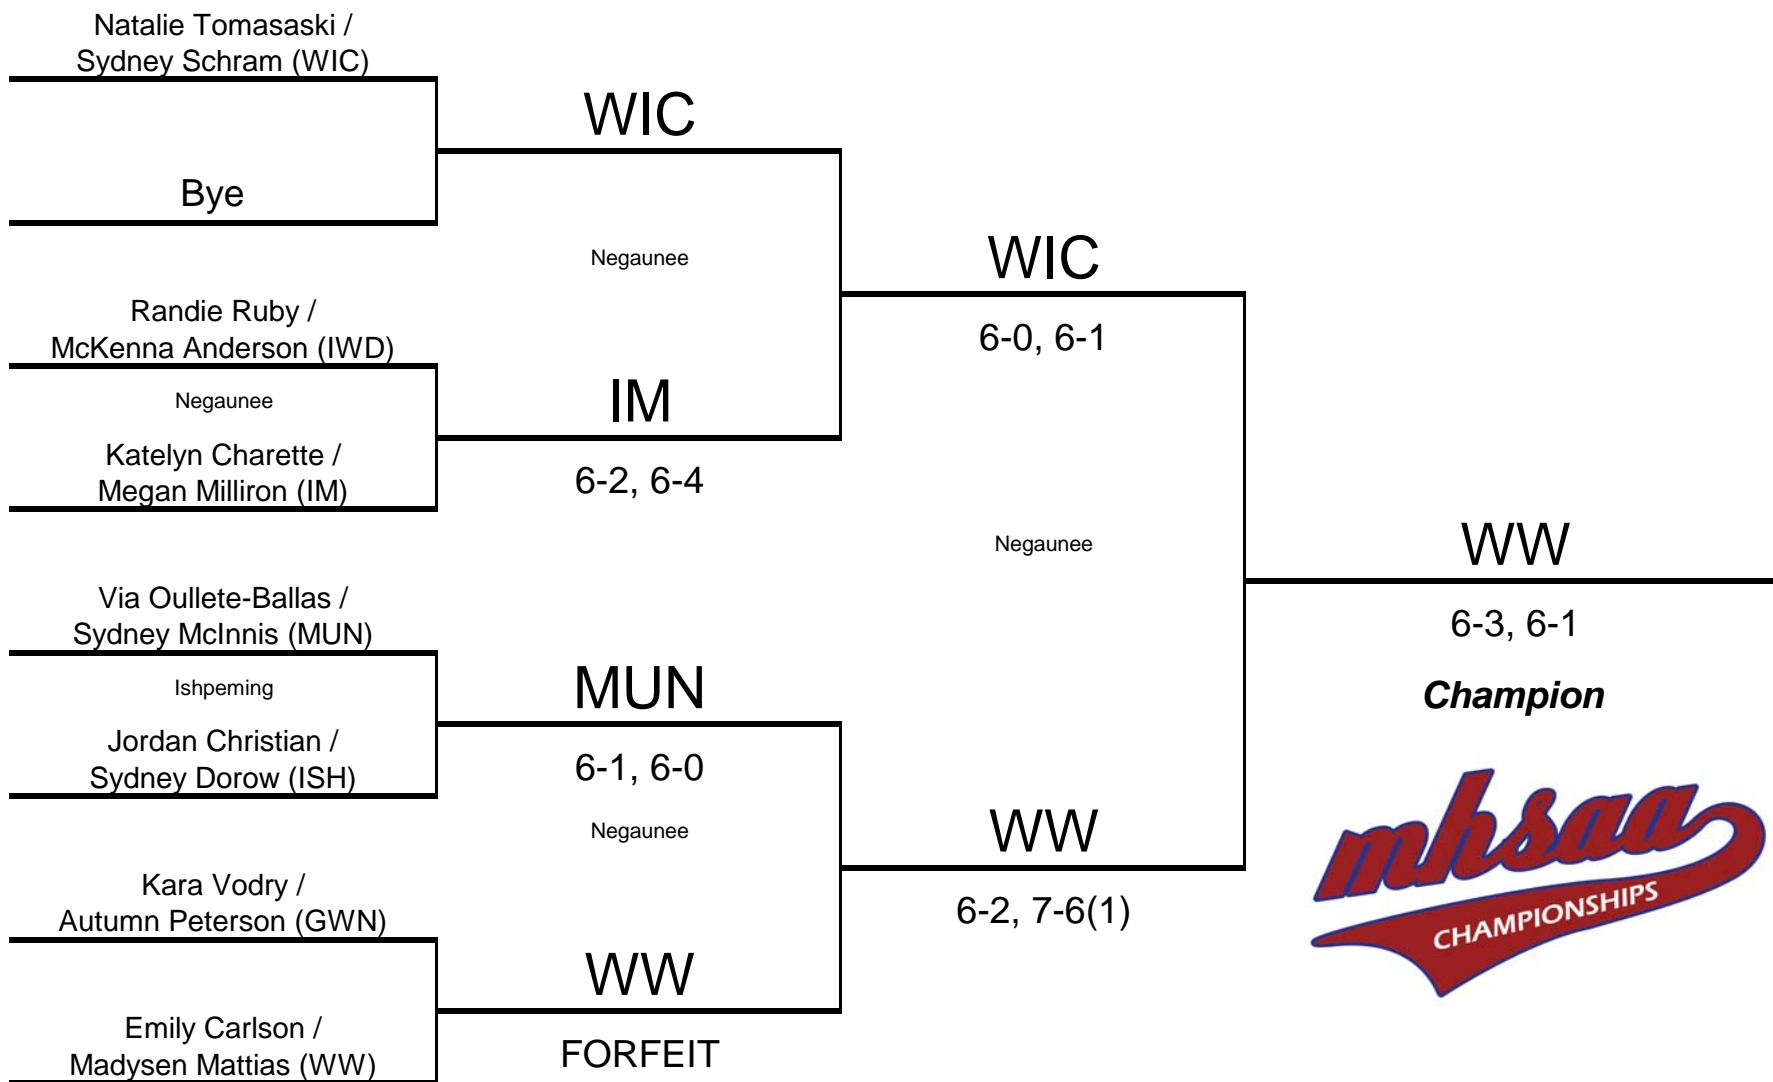

#4 DOUBLES

GWN	IM	IWD	ISH	MUN	WIC	WW
0	1	0	0	1	2	3