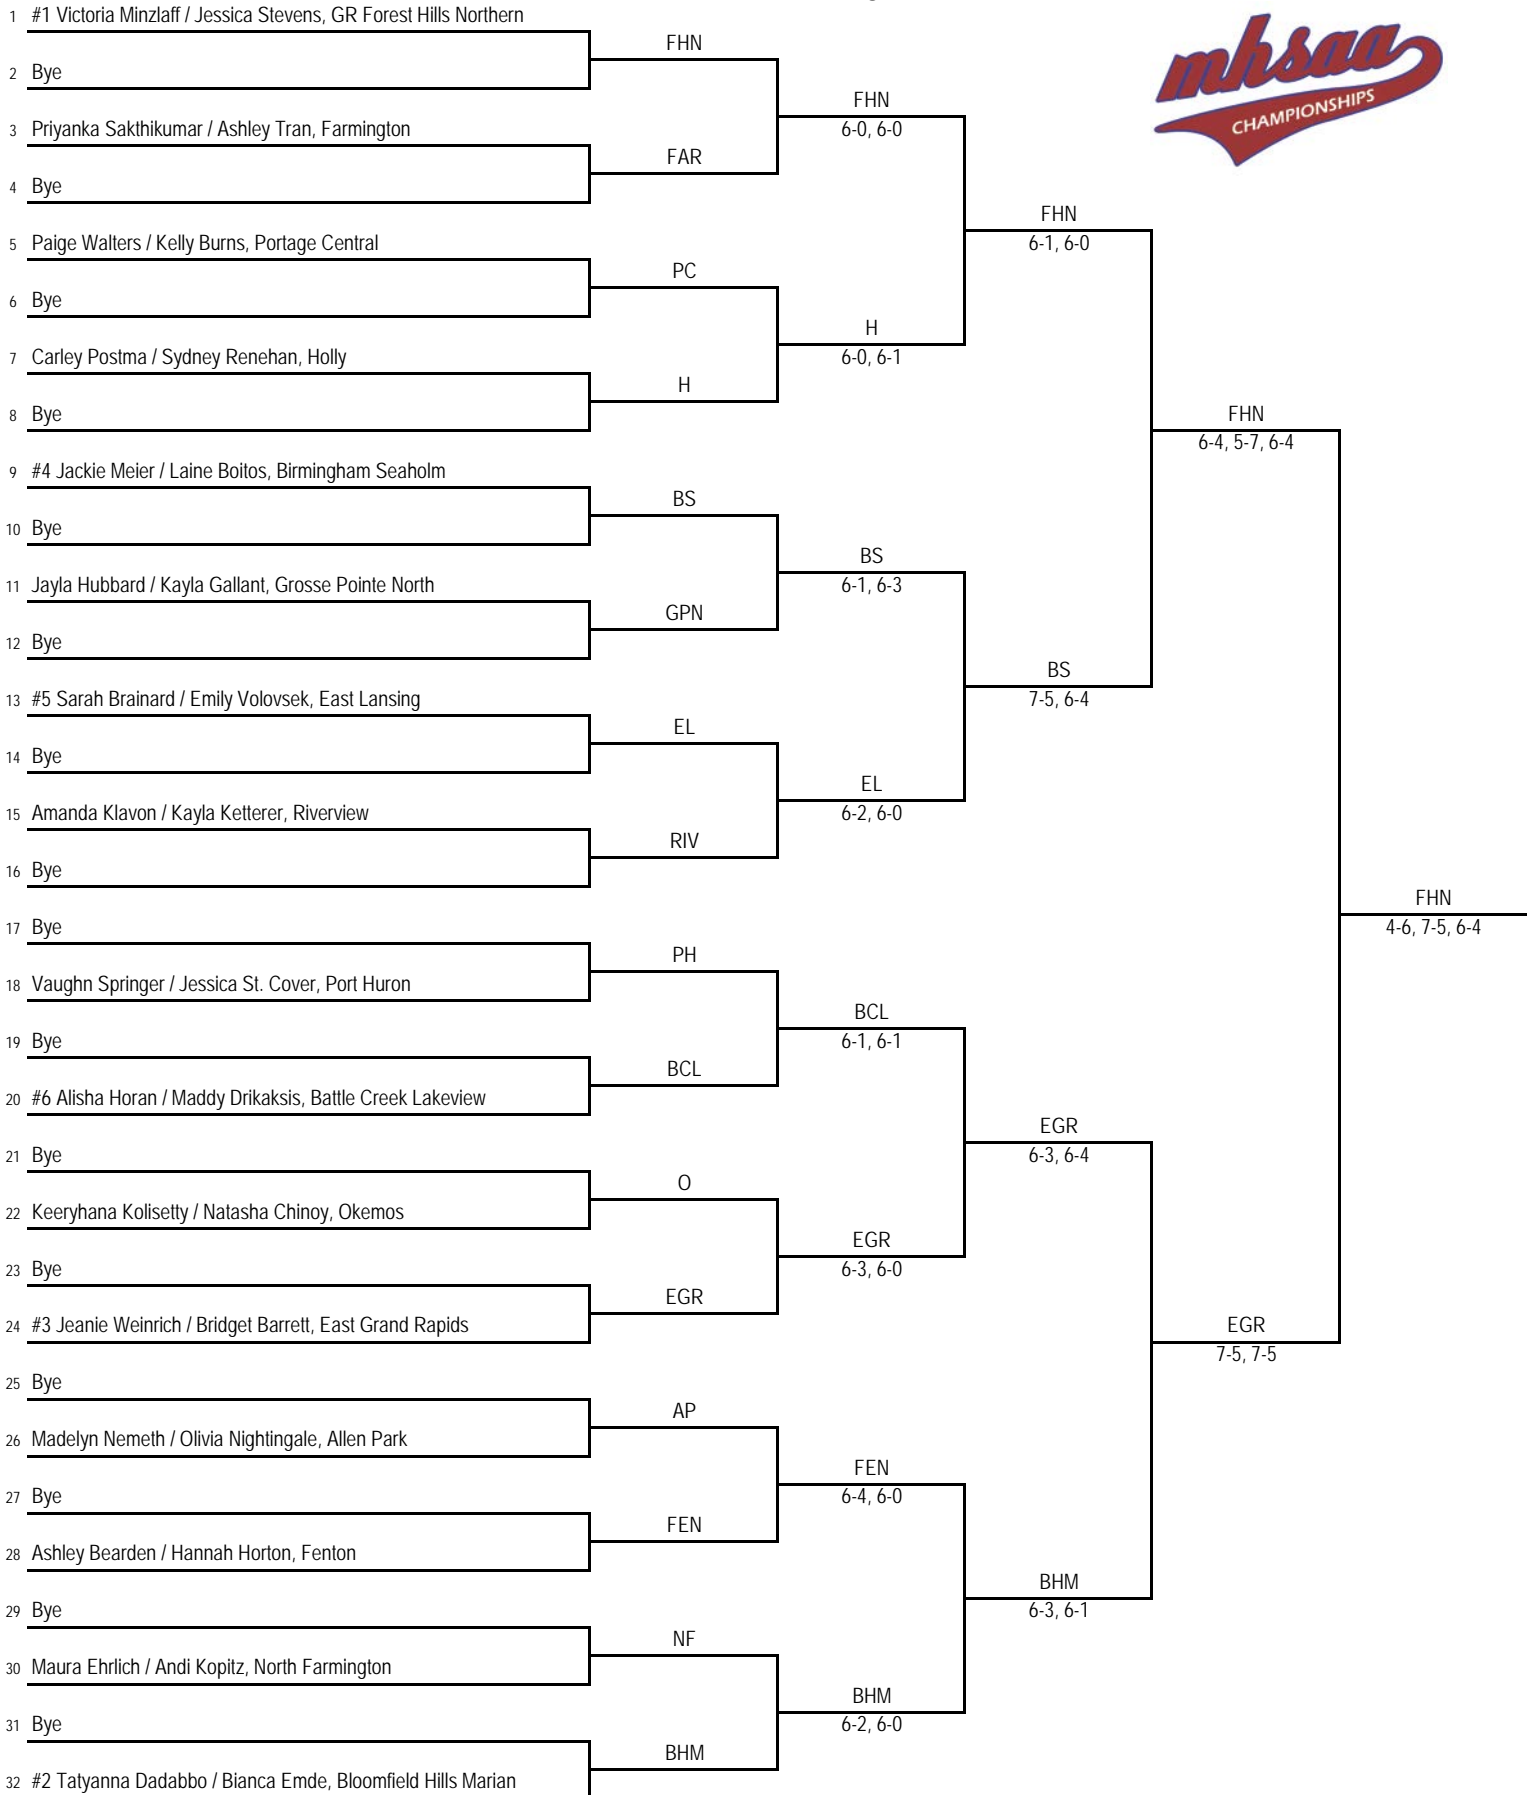

**2014 MHSAA LP Division 2 Girls Tennis Finals
Holland - May 30-31**

Final Standings

1. Birmingham Seaholm (BS) - 31
2. GR Forest Hills Northern (FHN) - 31
3. Bloomfield Hills Marian (BHM) - 24
4. East Grand Rapids (EGR) - 22
5. Okemos (O) - 15
6. Portage Central (PC) - 12
7. Fenton (FEN) - 11
8. East Lansing (EL) - 8
9. Battle Creek Lakeview (BCL) - 7
9. North Farmington (NF) - 7
11. Grosse Pointe North (GPN) - 4
11. Holly (H) - 4
13. Port Huron (PH) - 3
14. Allen Park (AP) - 2
14. Farmington (FAR) - 2
14. Farmington Hills Harrison (FHH) - 2
14. Mason (M) - 2
18. Grand Rapids Northview (GRN) - 1
18. Richland Gull Lake (GL) - 1
18. Royal Oak (RO) - 1
18. Wyandotte Roosevelt (WR) - 1
22. Riverview (RIV) - 0

2014 MHSAA LP Division 2 Girls Tennis Finals - Holland - May 30-31

No. 1 Singles Flight

2014 MHSAA LP Division 2 Girls Tennis Finals - Holland - May 30-31

No. 1 Doubles Flight

2014 MHSAA LP Division 2 Girls Tennis Finals - Holland - May 30-31

No. 4 Doubles Flight