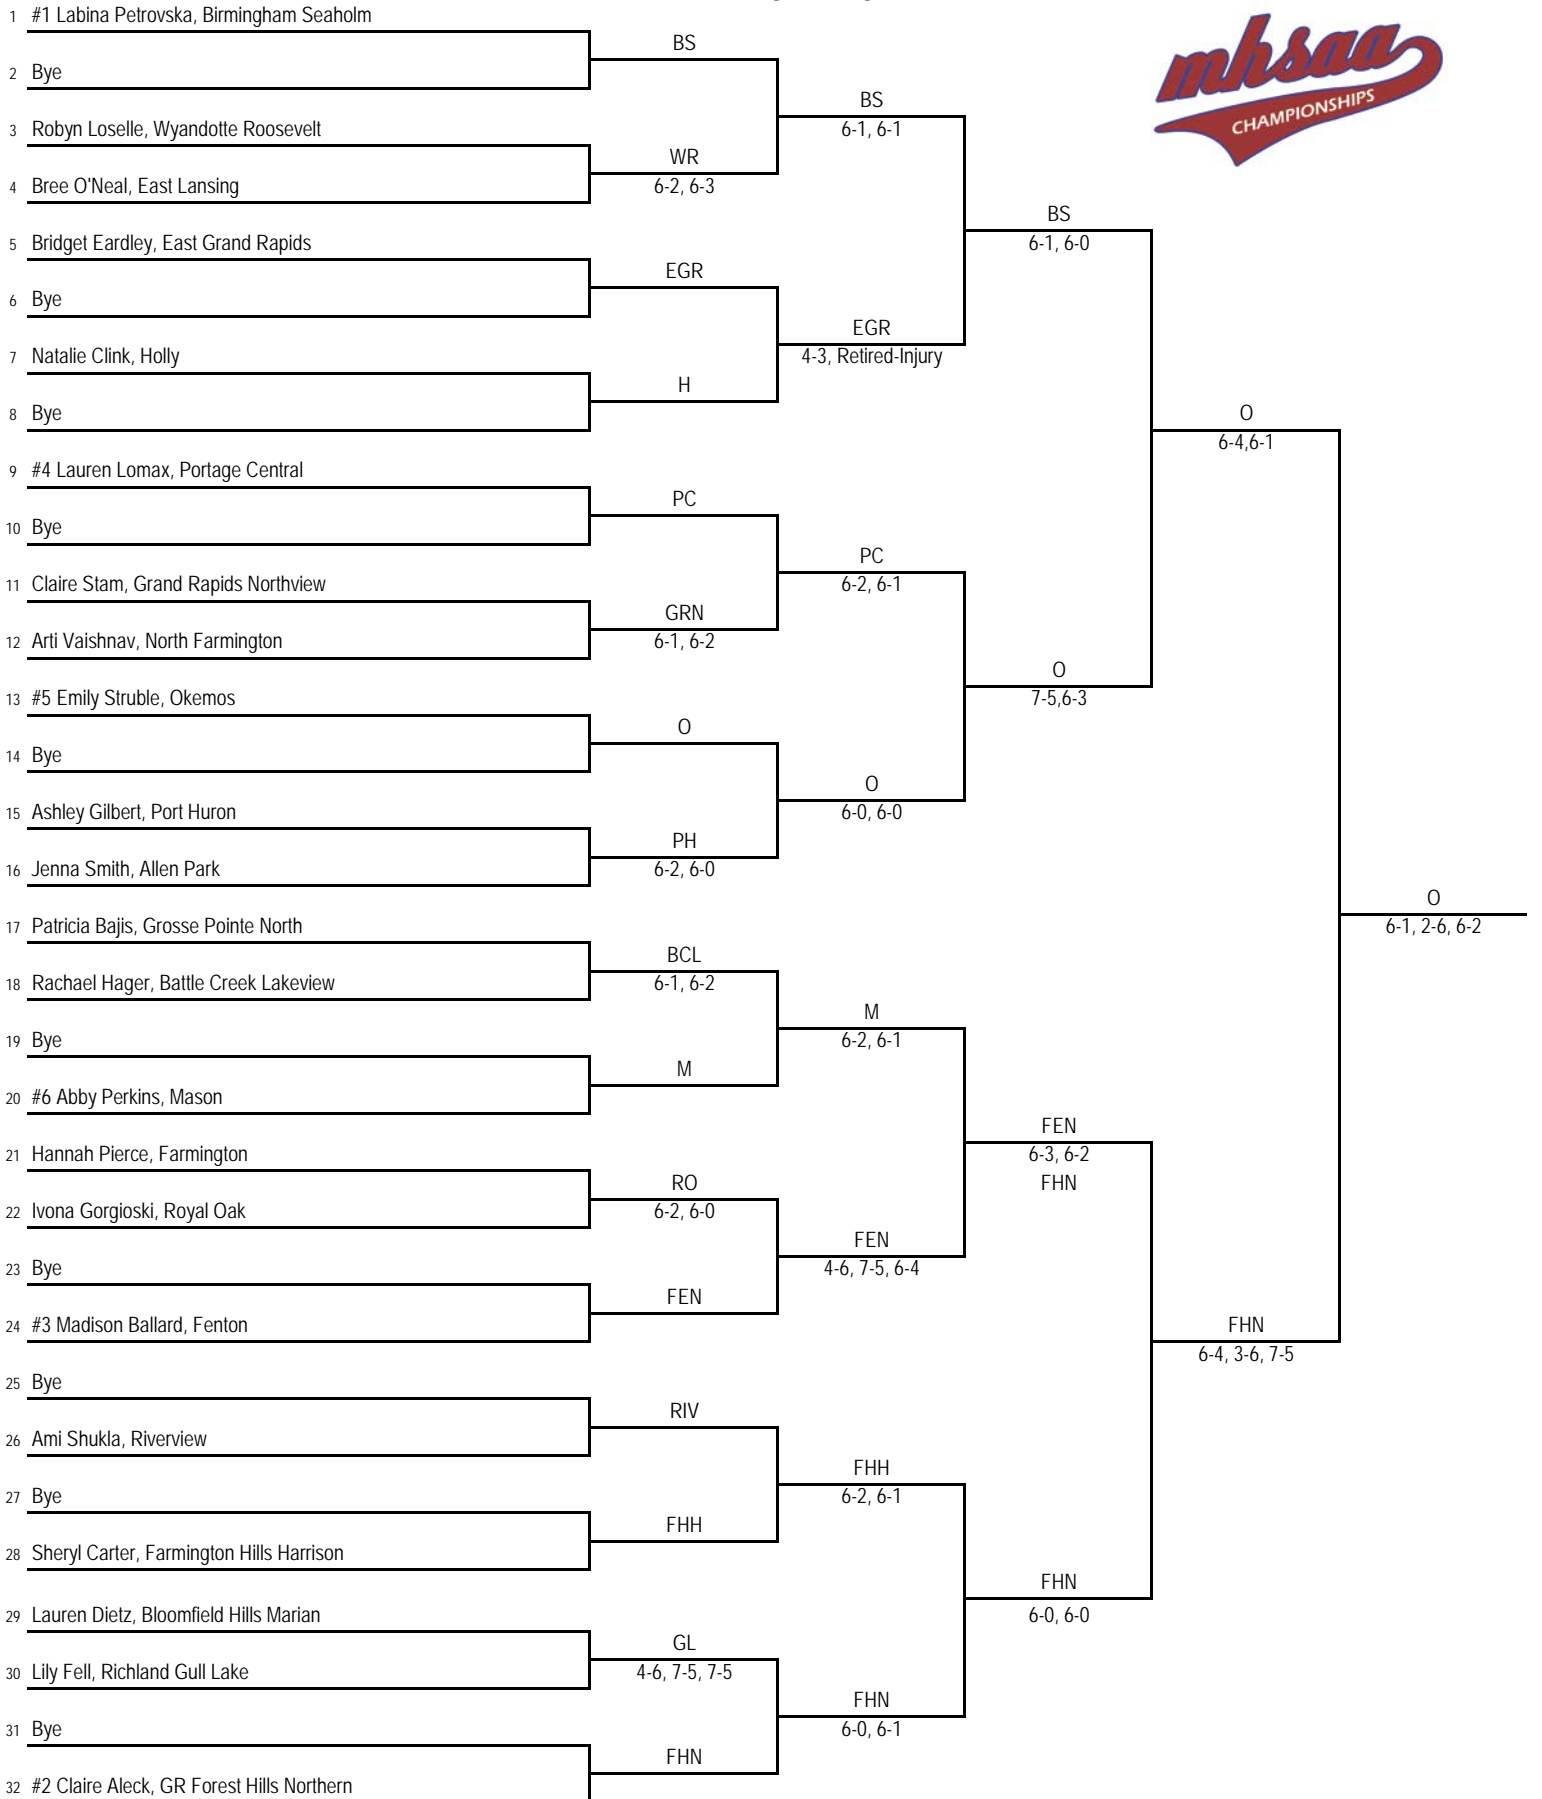

**2014 MHSAA LP Division 2 Girls Tennis Finals
Holland - May 30-31**

Final Standings

1. Birmingham Seaholm (BS) - 31
2. GR Forest Hills Northern (FHN) - 31
3. Bloomfield Hills Marian (BHM) - 24
4. East Grand Rapids (EGR) - 22
5. Okemos (O) - 15
6. Portage Central (PC) - 12
7. Fenton (FEN) - 11
8. East Lansing (EL) - 8
9. Battle Creek Lakeview (BCL) - 7
9. North Farmington (NF) - 7
11. Grosse Pointe North (GPN) - 4
11. Holly (H) - 4
13. Port Huron (PH) - 3
14. Allen Park (AP) - 2
14. Farmington (FAR) - 2
14. Farmington Hills Harrison (FHH) - 2
14. Mason (M) - 2
18. Grand Rapids Northview (GRN) - 1
18. Richland Gull Lake (GL) - 1
18. Royal Oak (RO) - 1
18. Wyandotte Roosevelt (WR) - 1
22. Riverview (RIV) - 0

2014 MHSAA LP Division 2 Girls Tennis Finals - Holland - May 30-31

No. 1 Singles Flight

2014 MHSAA LP Division 2 Girls Tennis Finals - Holland - May 30-31

No. 1 Doubles Flight

2014 MHSAA LP Division 2 Girls Tennis Finals - Holland - May 30-31

No. 4 Doubles Flight