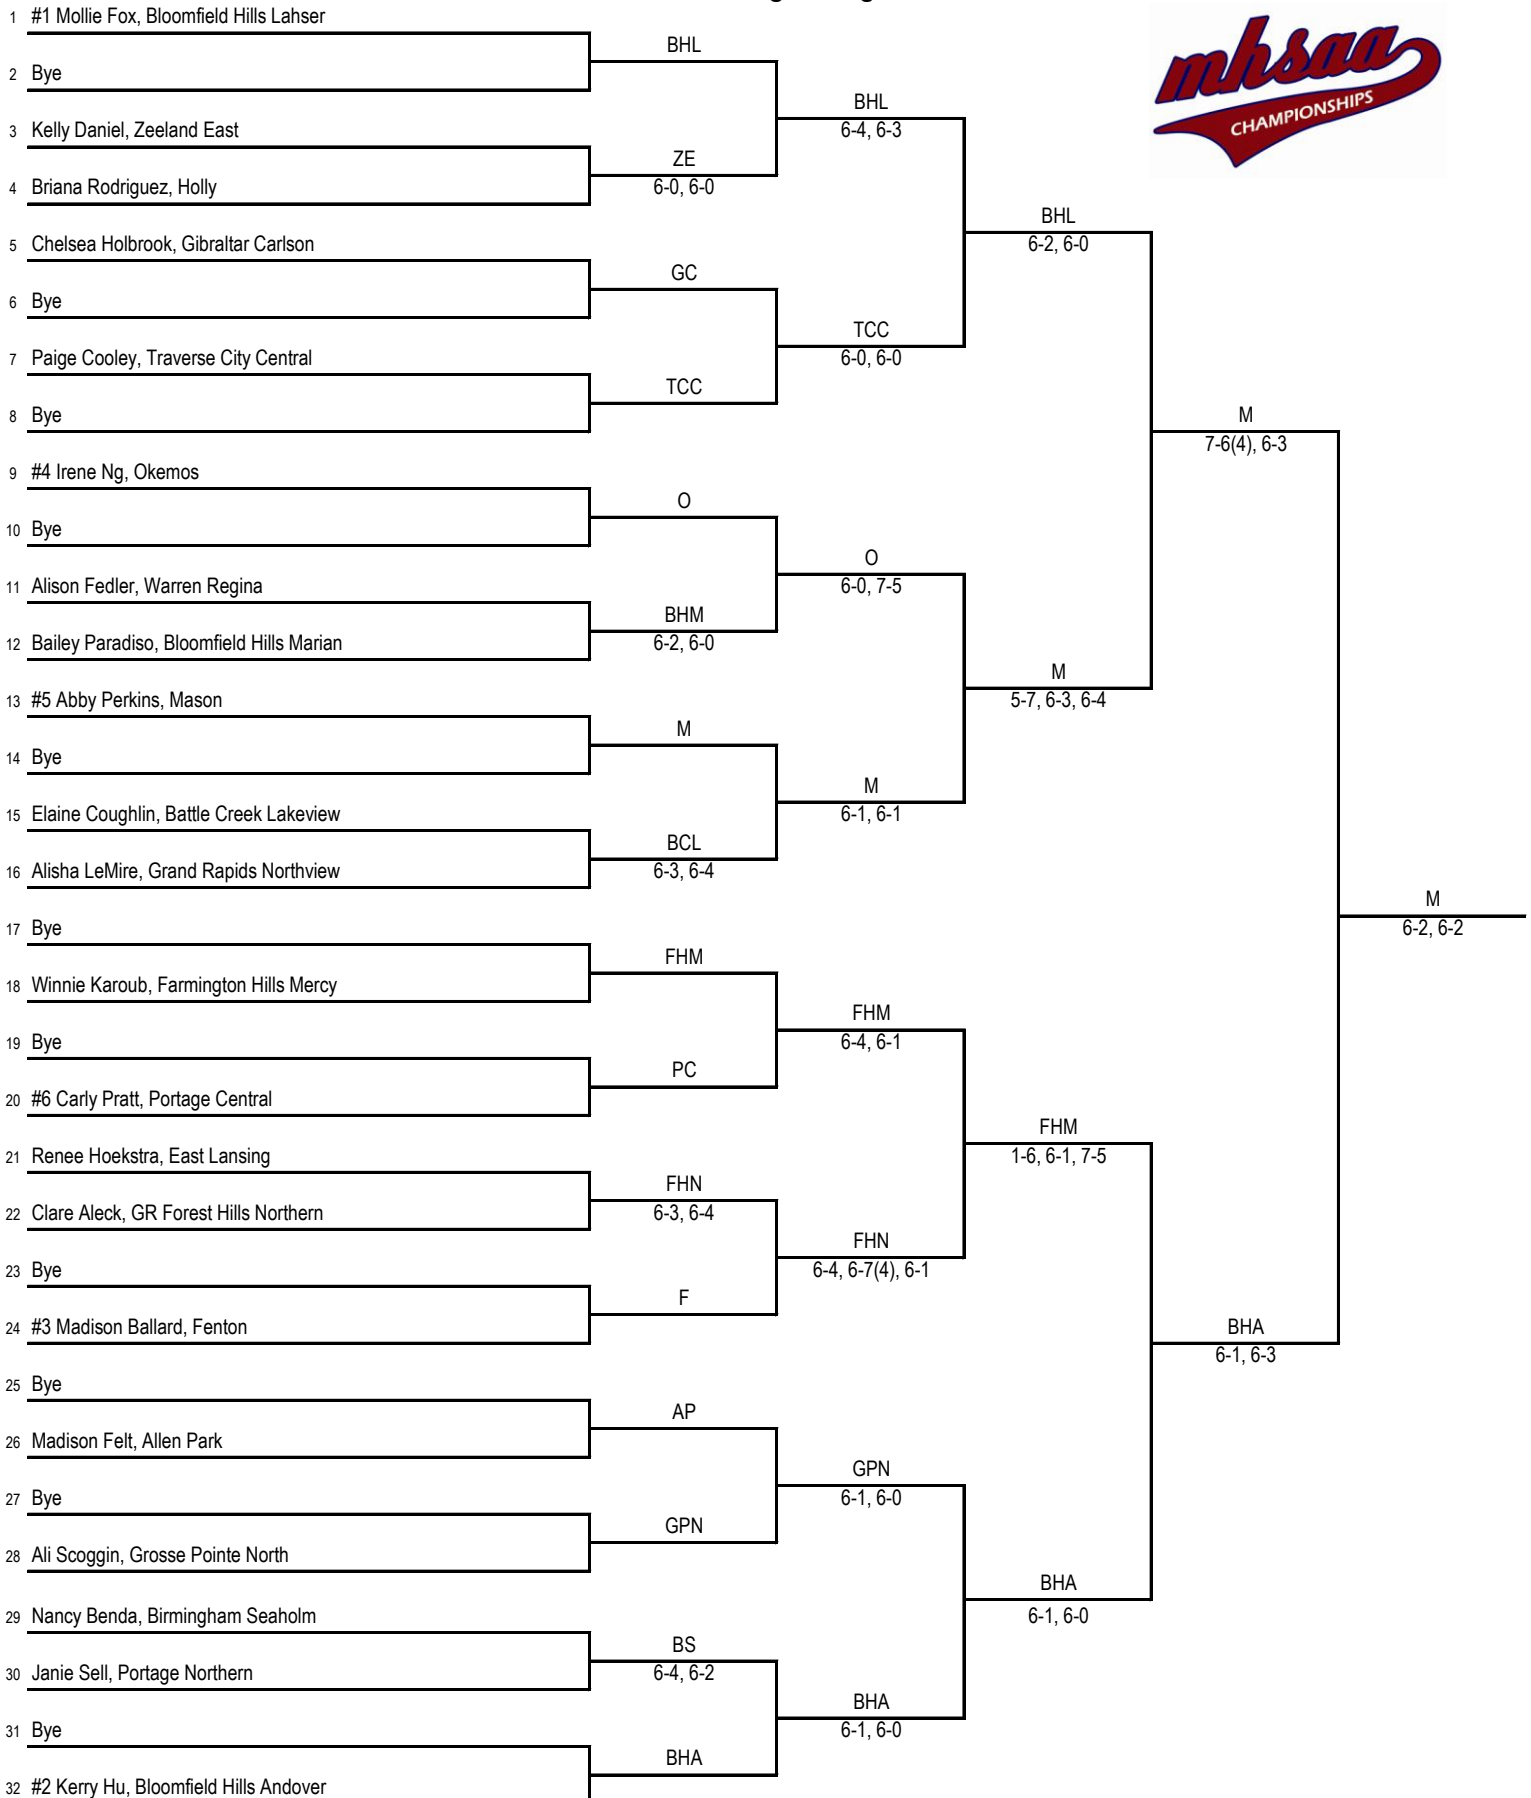

**2012 MHSAA LP Division 2 Girls Tennis Finals  
Kalamazoo College - June 1-2**

**Final Standings**

1. Birmingham Seaholm (BS) - 27
2. GR Forest Hills Northern (FHN) - 25
3. Bloomfield Hills Marian (BHM) - 21
4. Bloomfield Hills Andover (BHA) - 19
4. Farmington Hills Mercy (FHM) - 19
6. Okemos (O) - 17
7. Traverse City Central (TCC) - 13
7. Grand Rapids Northview (GRN) - 13
9. Battle Creek Lakeview (BCL) - 10
9. Bloomfield Hills Lahser (BHL) - 10
11. Portage Central (PC) - 7
12. Mason (M) - 6
13. Grosse Pointe North (GPN) - 5
14. Holly (H) - 4
15. Fenton (F) - 3
15. Portage Northern (PN) - 3
15. Warren Regina (WR) - 3
18. East Lansing (EL) - 2
18. Gibraltar Carlson (GC) - 2
20. Allen Park (AP) - 1
20. Zeeland East (ZE) - 1

## No. 1 Singles Flight