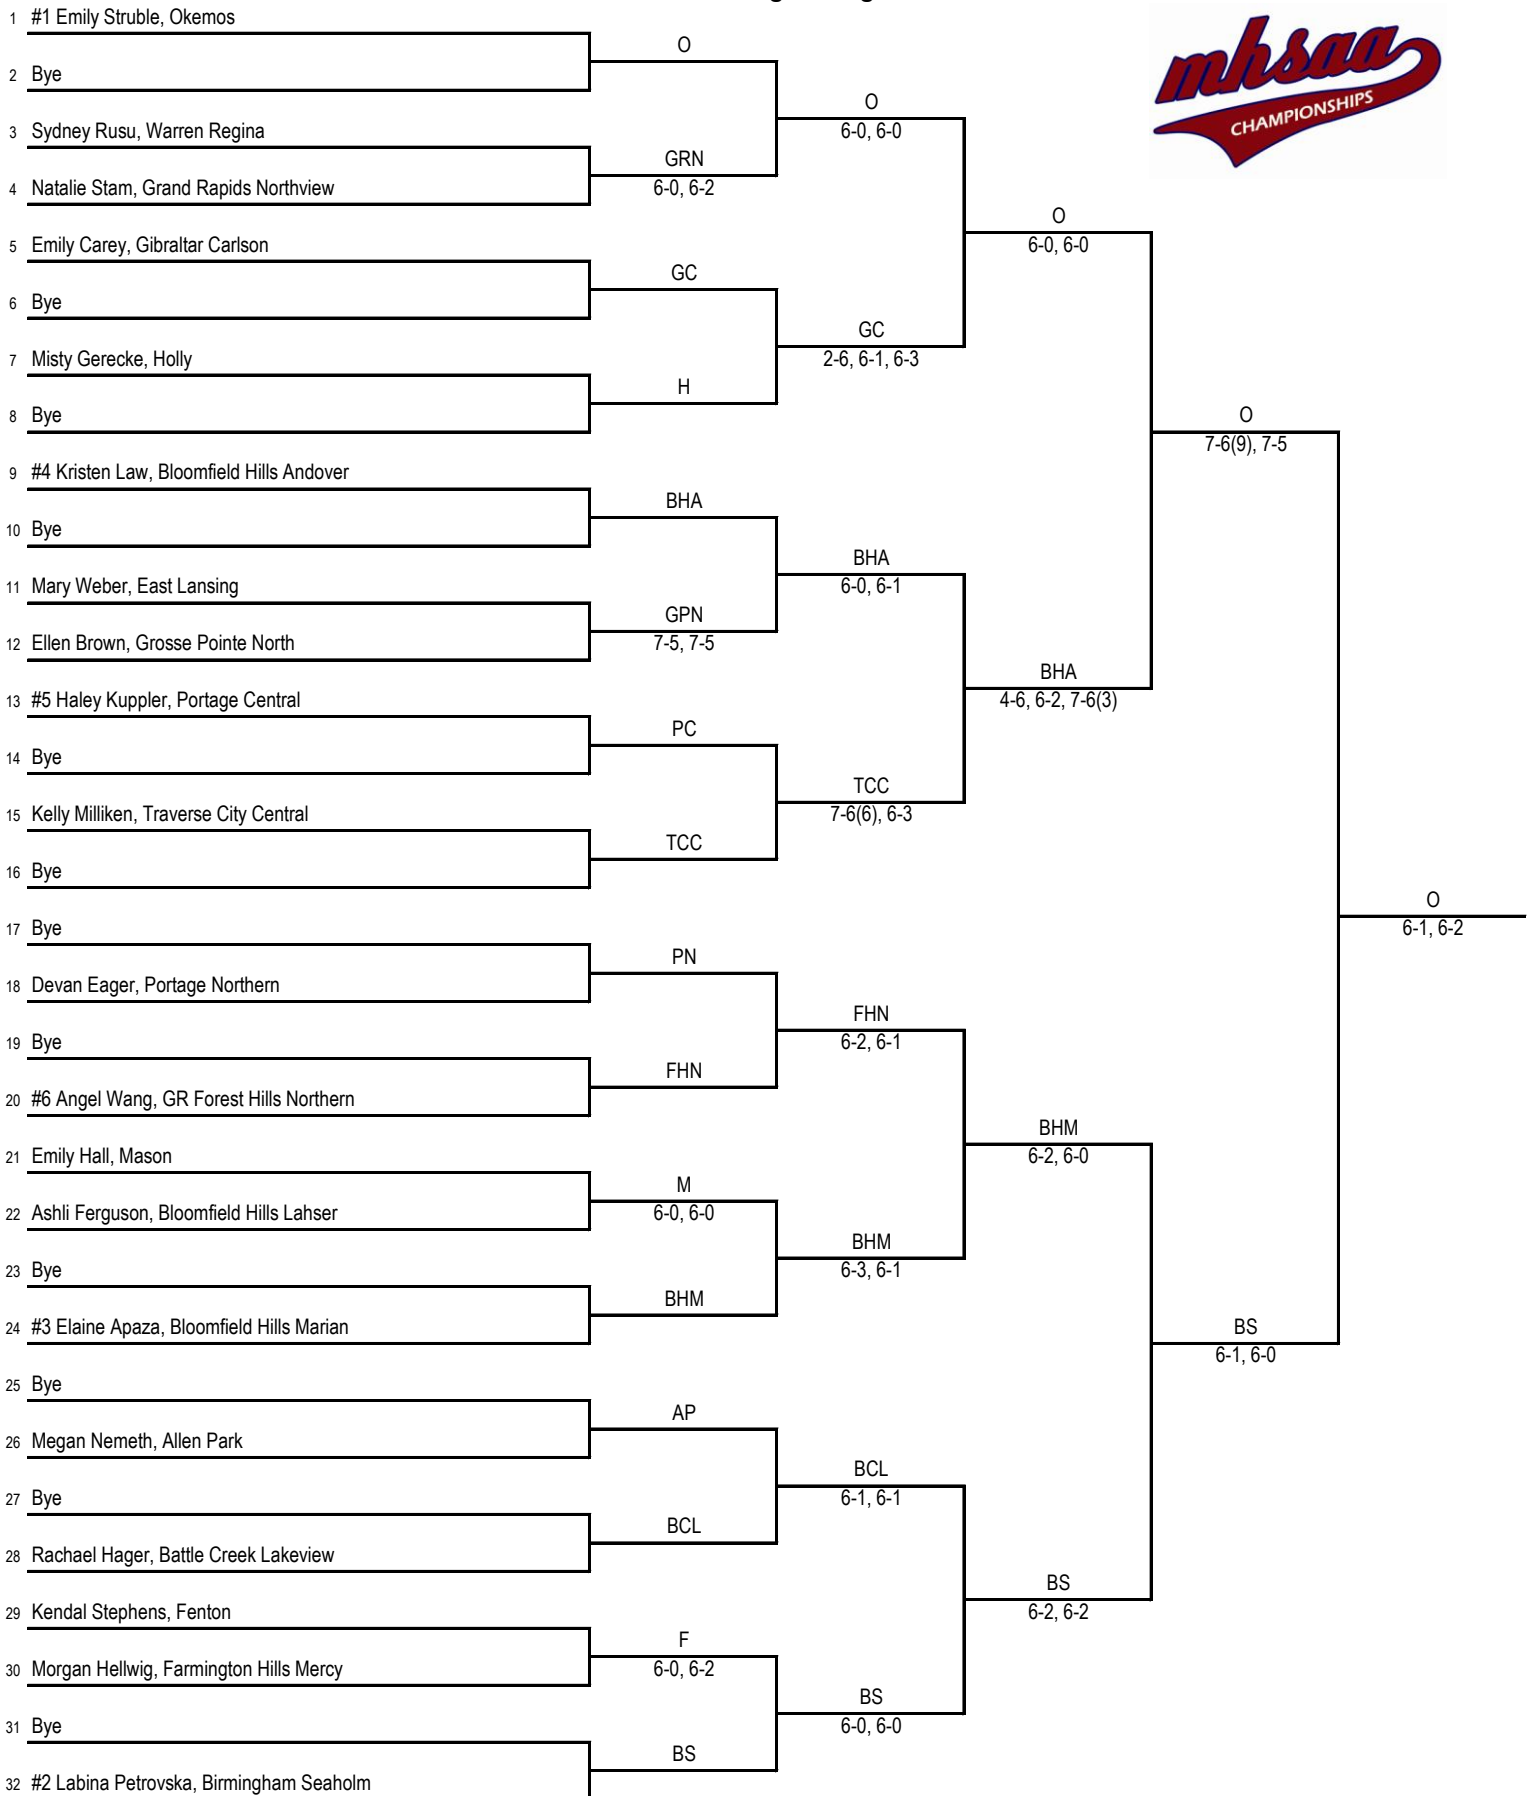

2012 MHSAA LP Division 2 Girls Tennis Finals - Kalamazoo College - June 1-2

No. 2 Singles Flight