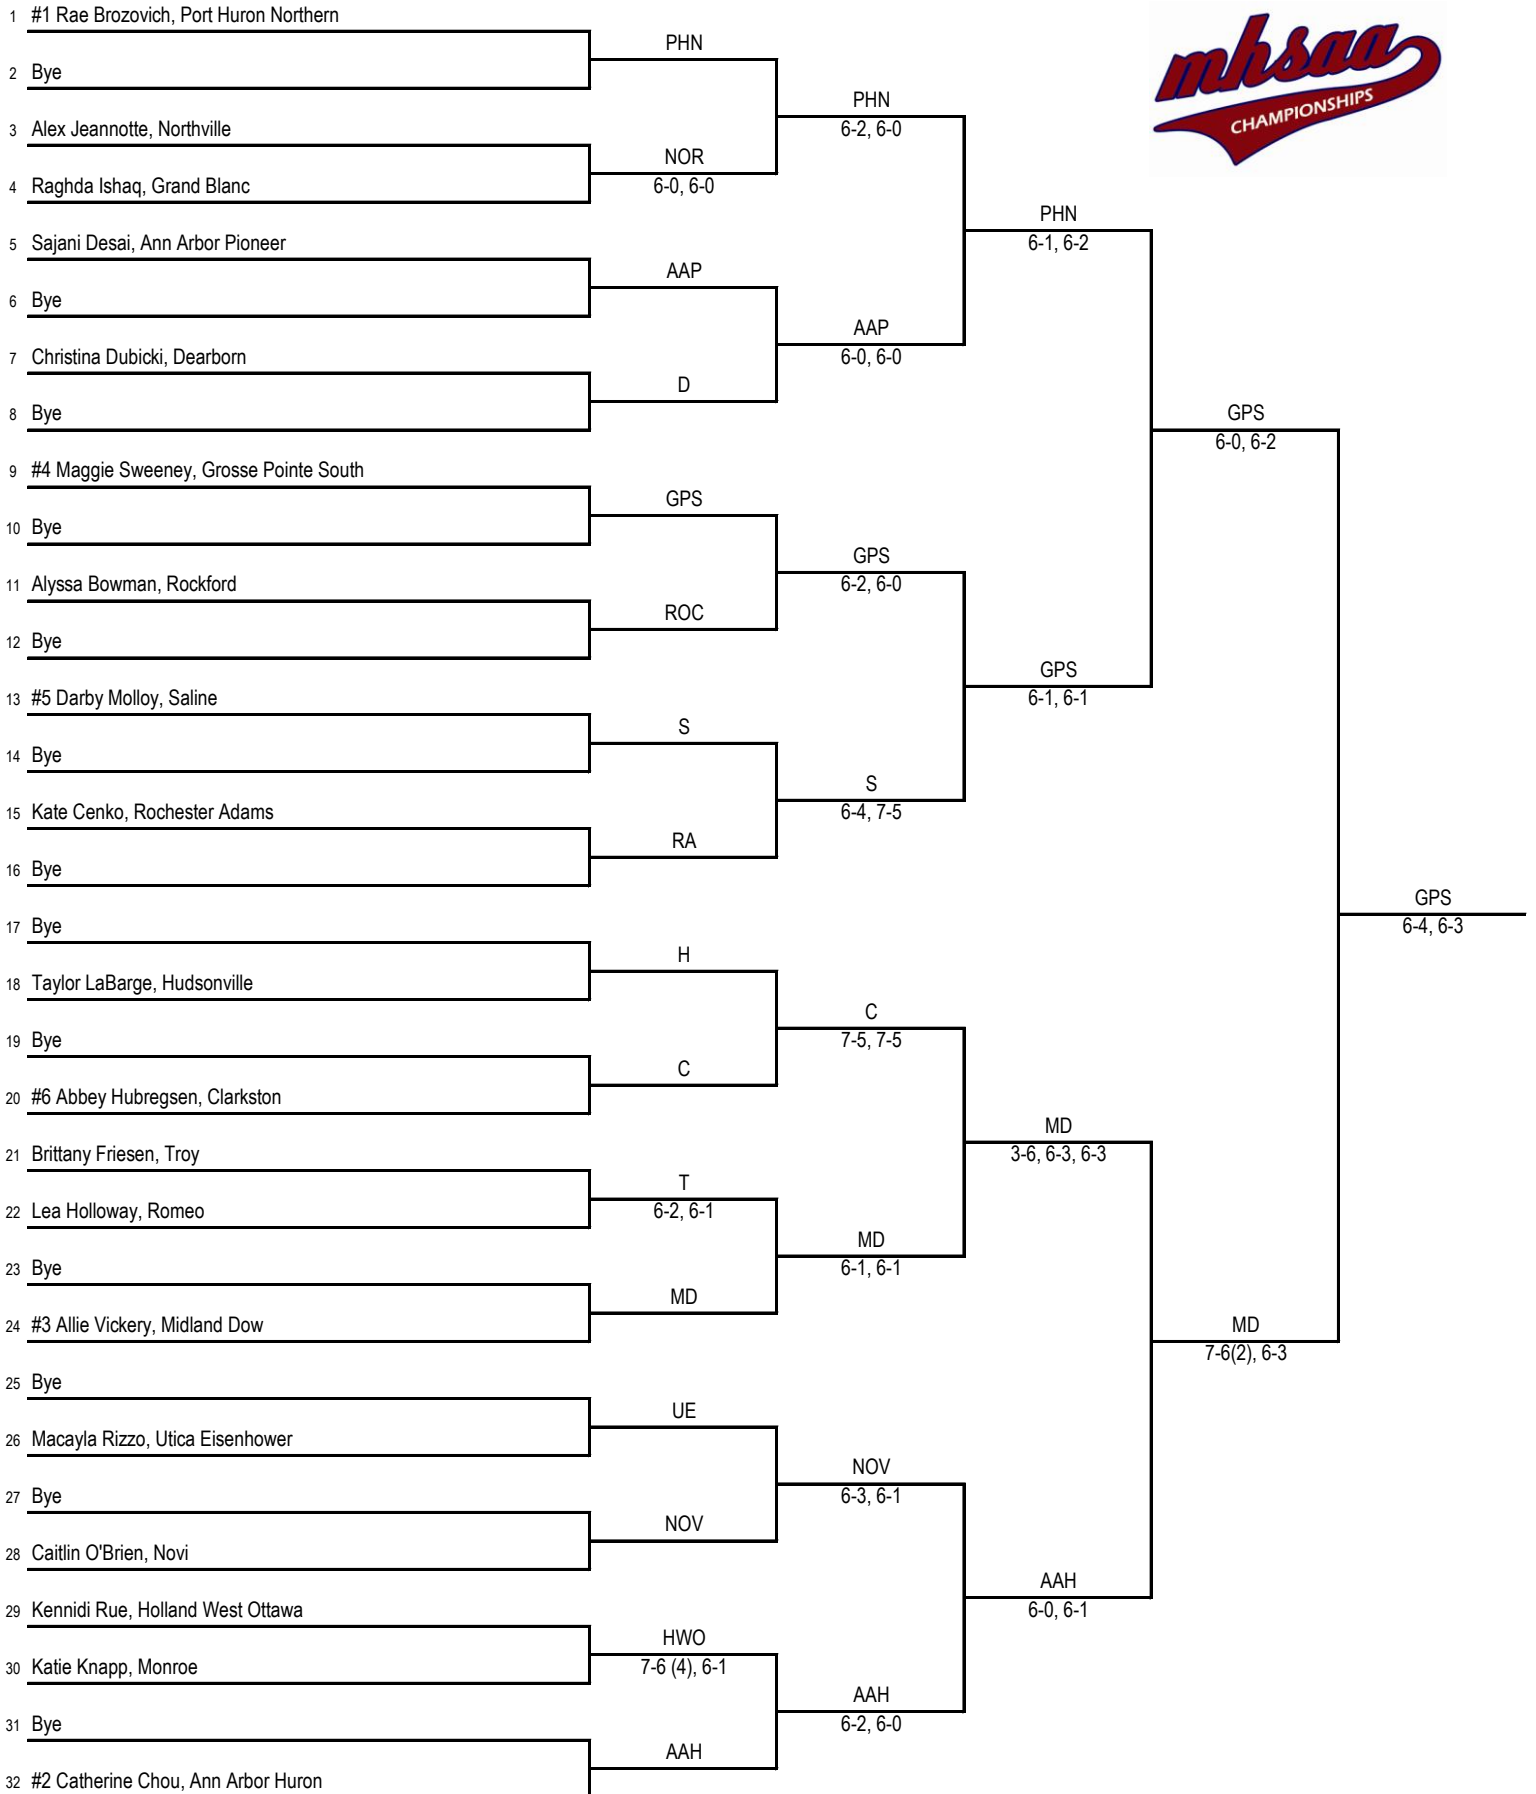

**2012 MHSAA LP Division 1 Girls Tennis Finals
Midland Tennis Center - June 1-2**

Final Standings

1. Grosse Pointe South (GPS) - 26
2. Clarkston (C) - 25
2. Port Huron Northern (PHN) - 25
4. Ann Arbor Pioneer (AAP) - 21
5. Ann Arbor Huron (AAH) - 16
6. Saline (S) - 15
7. Midland Dow (MD) - 13
8. Northville (NOR) - 11
8. Troy (T) - 11
10. Holland West Ottawa (HWO) - 9
11. Novi (NOV) - 8
12. Grand Blanc (GB) - 5
12. Utica (U) - 5
14. Rochester Adams (RA) - 4
14. Romeo (ROM) - 4
14. Utica Eisenhower (UE) - 4
17. Grand Ledge (GL) - 3
17. Rockford (ROC) - 3
19. Kalamazoo Central (KC) - 2
20. Hudsonville (H) - 1
20. Livonia Stevenson (LS) - 1
21. Dearborn (D) - 0
21. Livonia Churchill (LC) - 0
21. Livonia Franklin (LF) - 0
21. Monroe (M) - 0

2012 MHSAA LP Division 1 Girls Tennis Finals - Midland Tennis Center - June 1-2

No. 4 Singles Flight

2012 MHSAA LP Division 1 Girls Tennis Finals - Midland Tennis Center - June 1-2

No. 4 Doubles Flight