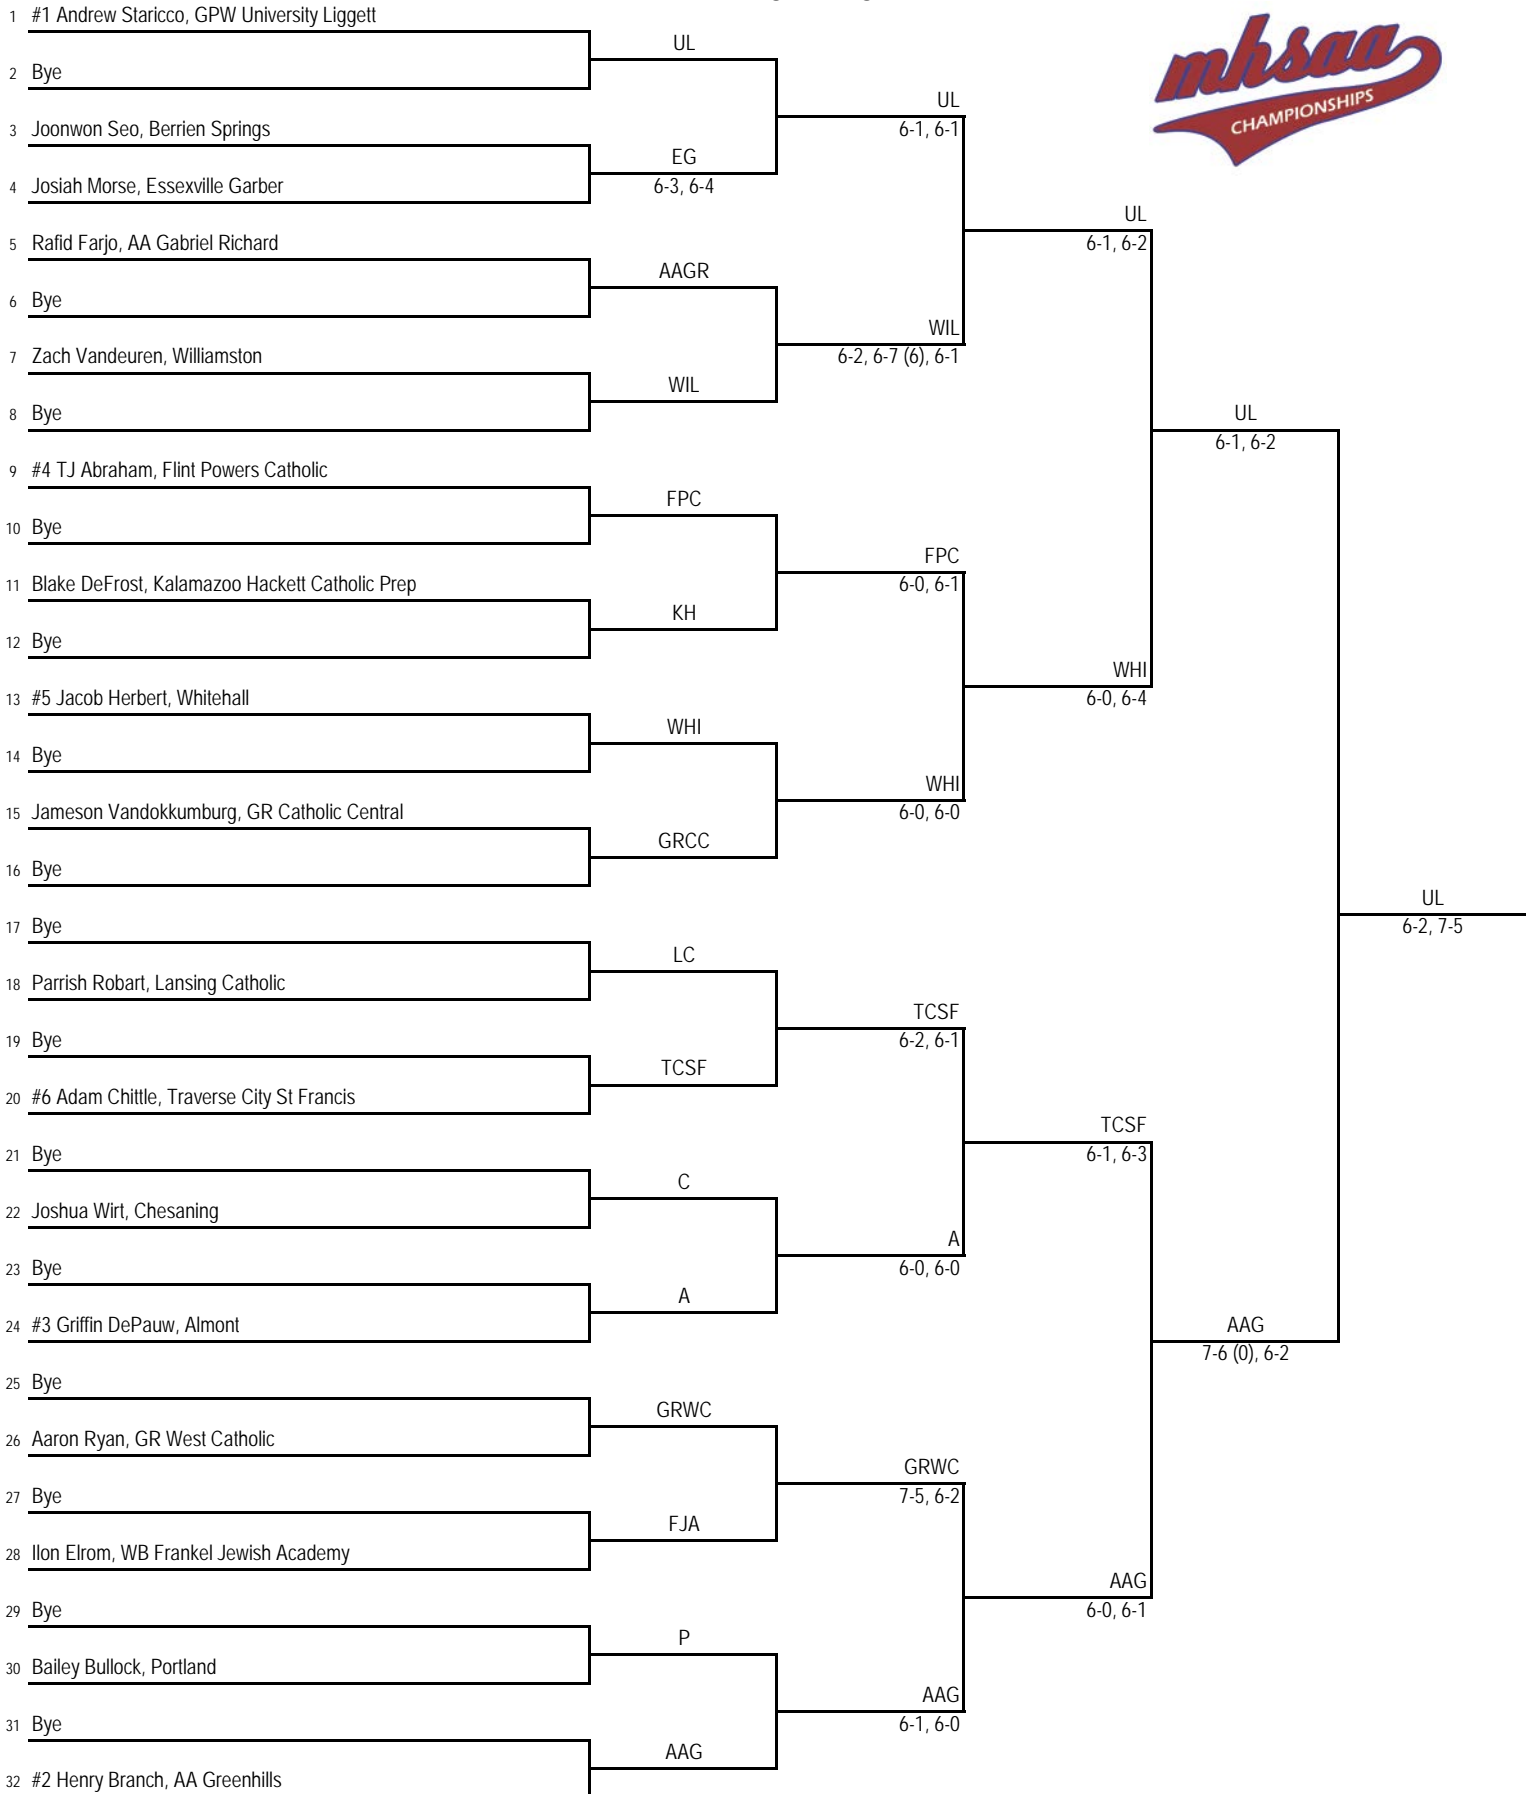

**2016 MHSAA LP Division 4 Boys Tennis Finals
Holly - October 14-15**

Final Standings

1. GPW University Liggett (UL) - 32
2. AA Greenhills (AAG) - 30
3. Traverse City St Francis (TCSF) - 22
3. Whitehall (WHI) - 22
5. GR Catholic Central (GRCC) - 15
5. Williamston (WIL) - 15
7. Flint Powers Catholic (FPC) - 10
8. GR West Catholic (GRWC) - 8
9. Lansing Catholic (LC) - 7
10. AA Gabriel Richard (AAGR) - 6
11. Essexville Garber (EG) - 5
11. WB Frankel Jewish Academy (FJA) - 5
13. Almont (A) - 4
13. Chesaning (C) - 4
13. GR NorthPointe Christian (GRNP) - 4
13. Kalamazoo Hackett Catholic Prep (KH) - 4
17. Berrien Springs (BER) - 2
18. Jackson Lumen Christi (JLC) - 1
18. Saginaw Nouvel (NOU) - 1
20. Bridgman (BRI) - 0
20. Grosse Ile (GI) - 0
20. Portland (P) - 0

2016 MHSAA LP Division 4 Boys Tennis Finals - Holly - October 14-15

No. 1 Singles Flight

2016 MHSAA LP Division 4 Boys Tennis Finals - Holly - October 14-15

No. 4 Singles Flight

2016 MHSAA LP Division 4 Boys Tennis Finals - Holly - October 14-15

No. 2 Doubles Flight

2016 MHSAA LP Division 4 Boys Tennis Finals - Holly - October 14-15

No. 3 Doubles Flight

2016 MHSAA LP Division 4 Boys Tennis Finals - Holly - October 14-15

No. 4 Doubles Flight