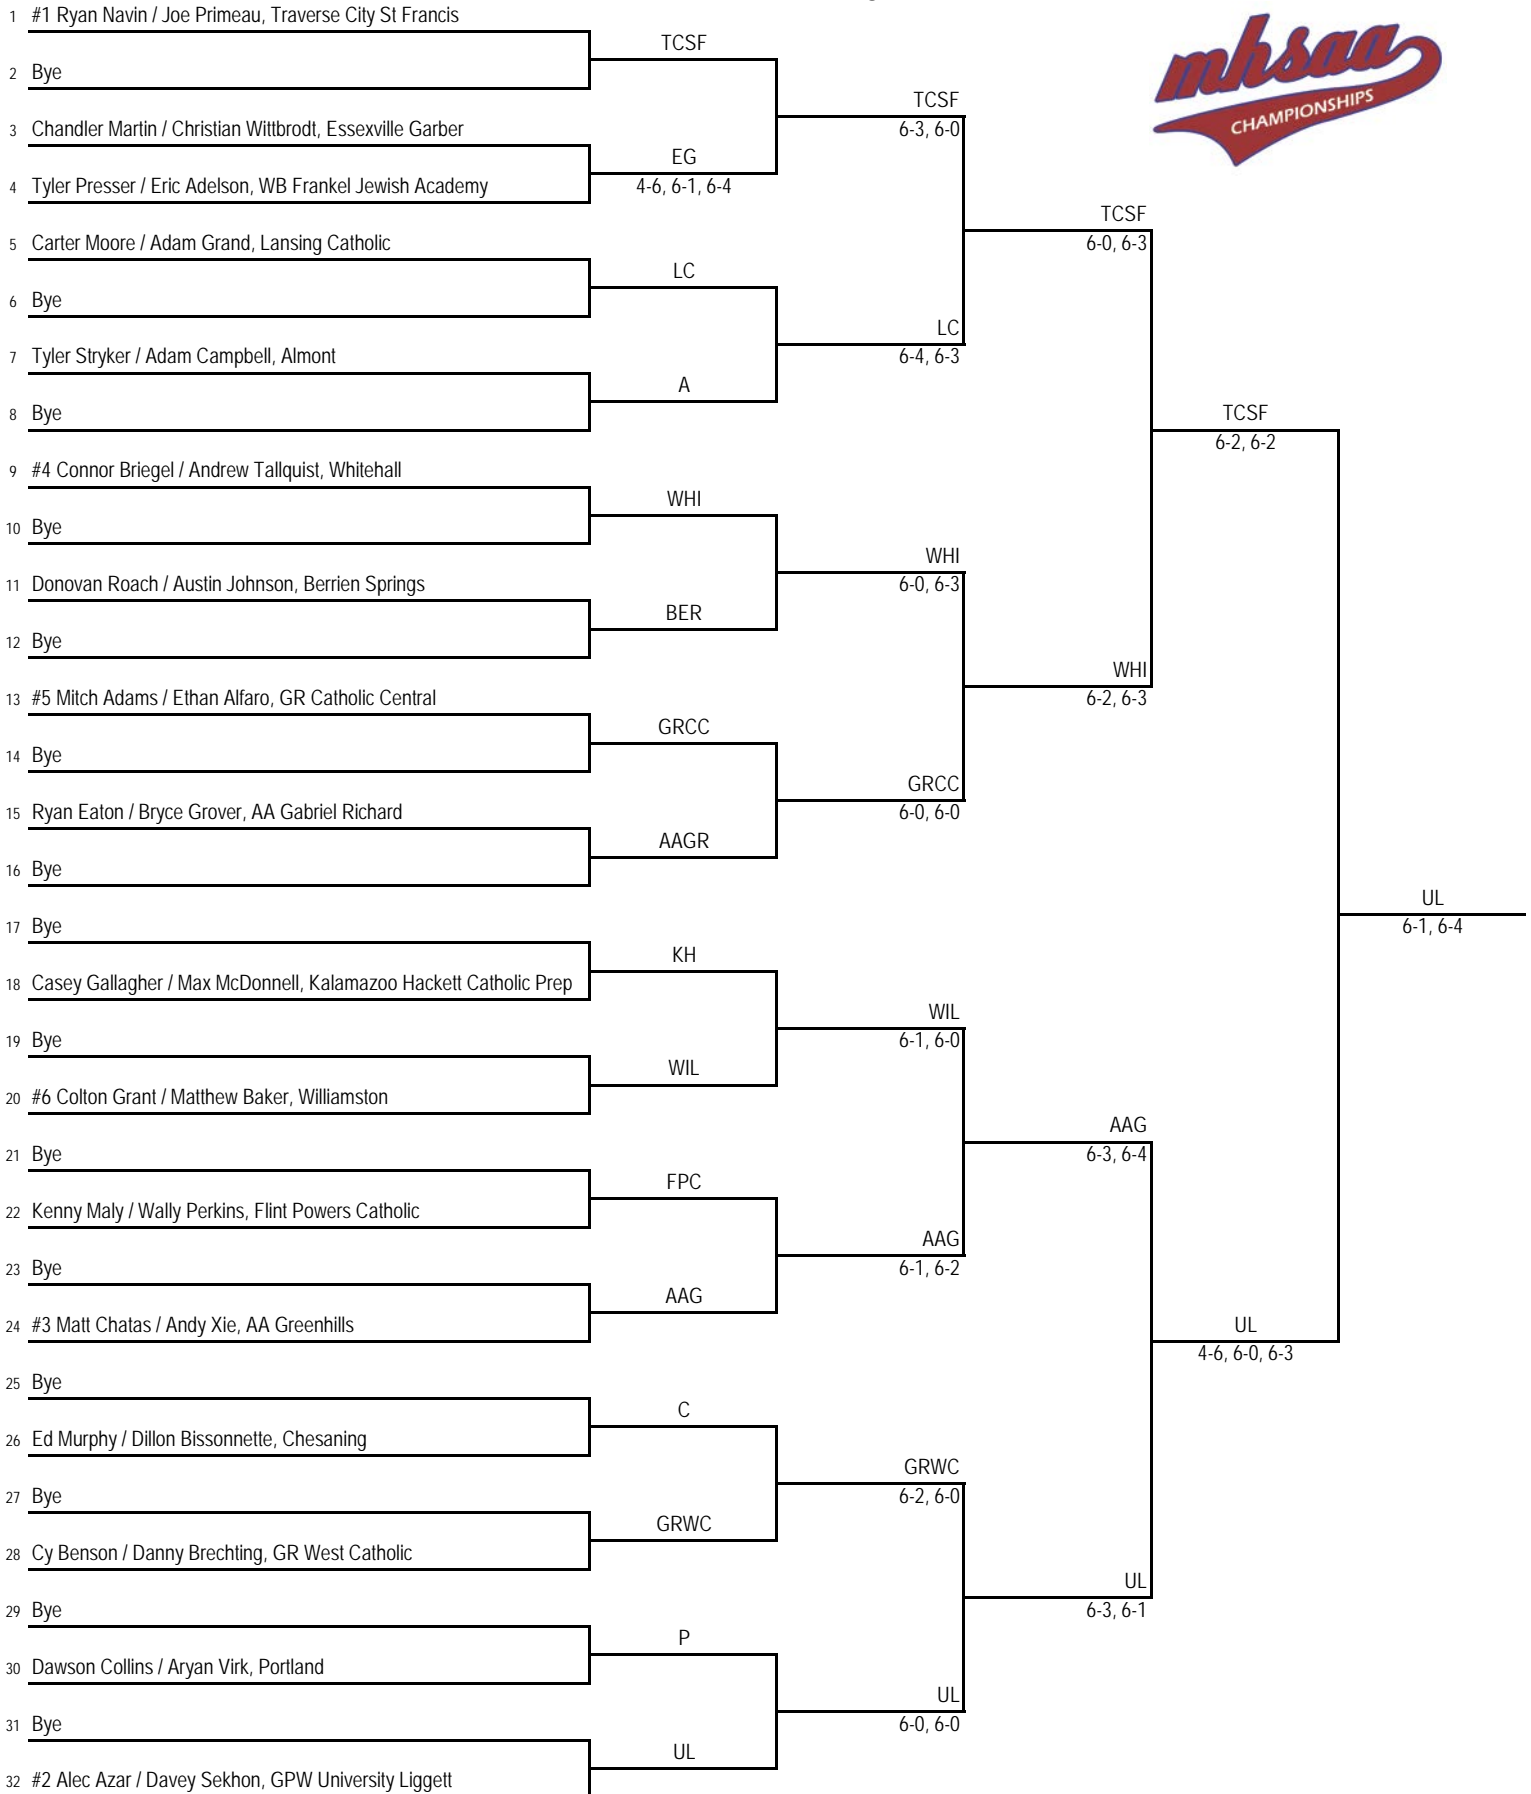

**2016 MHSAA LP Division 4 Boys Tennis Finals
Holly - October 14-15**

Final Standings

1. GPW University Liggett (UL) - 32
2. AA Greenhills (AAG) - 30
3. Traverse City St Francis (TCSF) - 22
3. Whitehall (WHI) - 22
5. GR Catholic Central (GRCC) - 15
5. Williamston (WIL) - 15
7. Flint Powers Catholic (FPC) - 10
8. GR West Catholic (GRWC) - 8
9. Lansing Catholic (LC) - 7
10. AA Gabriel Richard (AAGR) - 6
11. Essexville Garber (EG) - 5
11. WB Frankel Jewish Academy (FJA) - 5
13. Almont (A) - 4
13. Chesaning (C) - 4
13. GR NorthPointe Christian (GRNP) - 4
13. Kalamazoo Hackett Catholic Prep (KH) - 4
17. Berrien Springs (BER) - 2
18. Jackson Lumen Christi (JLC) - 1
18. Saginaw Nouvel (NOU) - 1
20. Bridgman (BRI) - 0
20. Grosse Ile (GI) - 0
20. Portland (P) - 0

2016 MHSAA LP Division 4 Boys Tennis Finals - Holly - October 14-15

No. 1 Singles Flight

2016 MHSAA LP Division 4 Boys Tennis Finals - Holly - October 14-15

No. 4 Singles Flight

2016 MHSAA LP Division 4 Boys Tennis Finals - Holly - October 14-15

No. 2 Doubles Flight

2016 MHSAA LP Division 4 Boys Tennis Finals - Holly - October 14-15

No. 3 Doubles Flight

2016 MHSAA LP Division 4 Boys Tennis Finals - Holly - October 14-15

No. 4 Doubles Flight