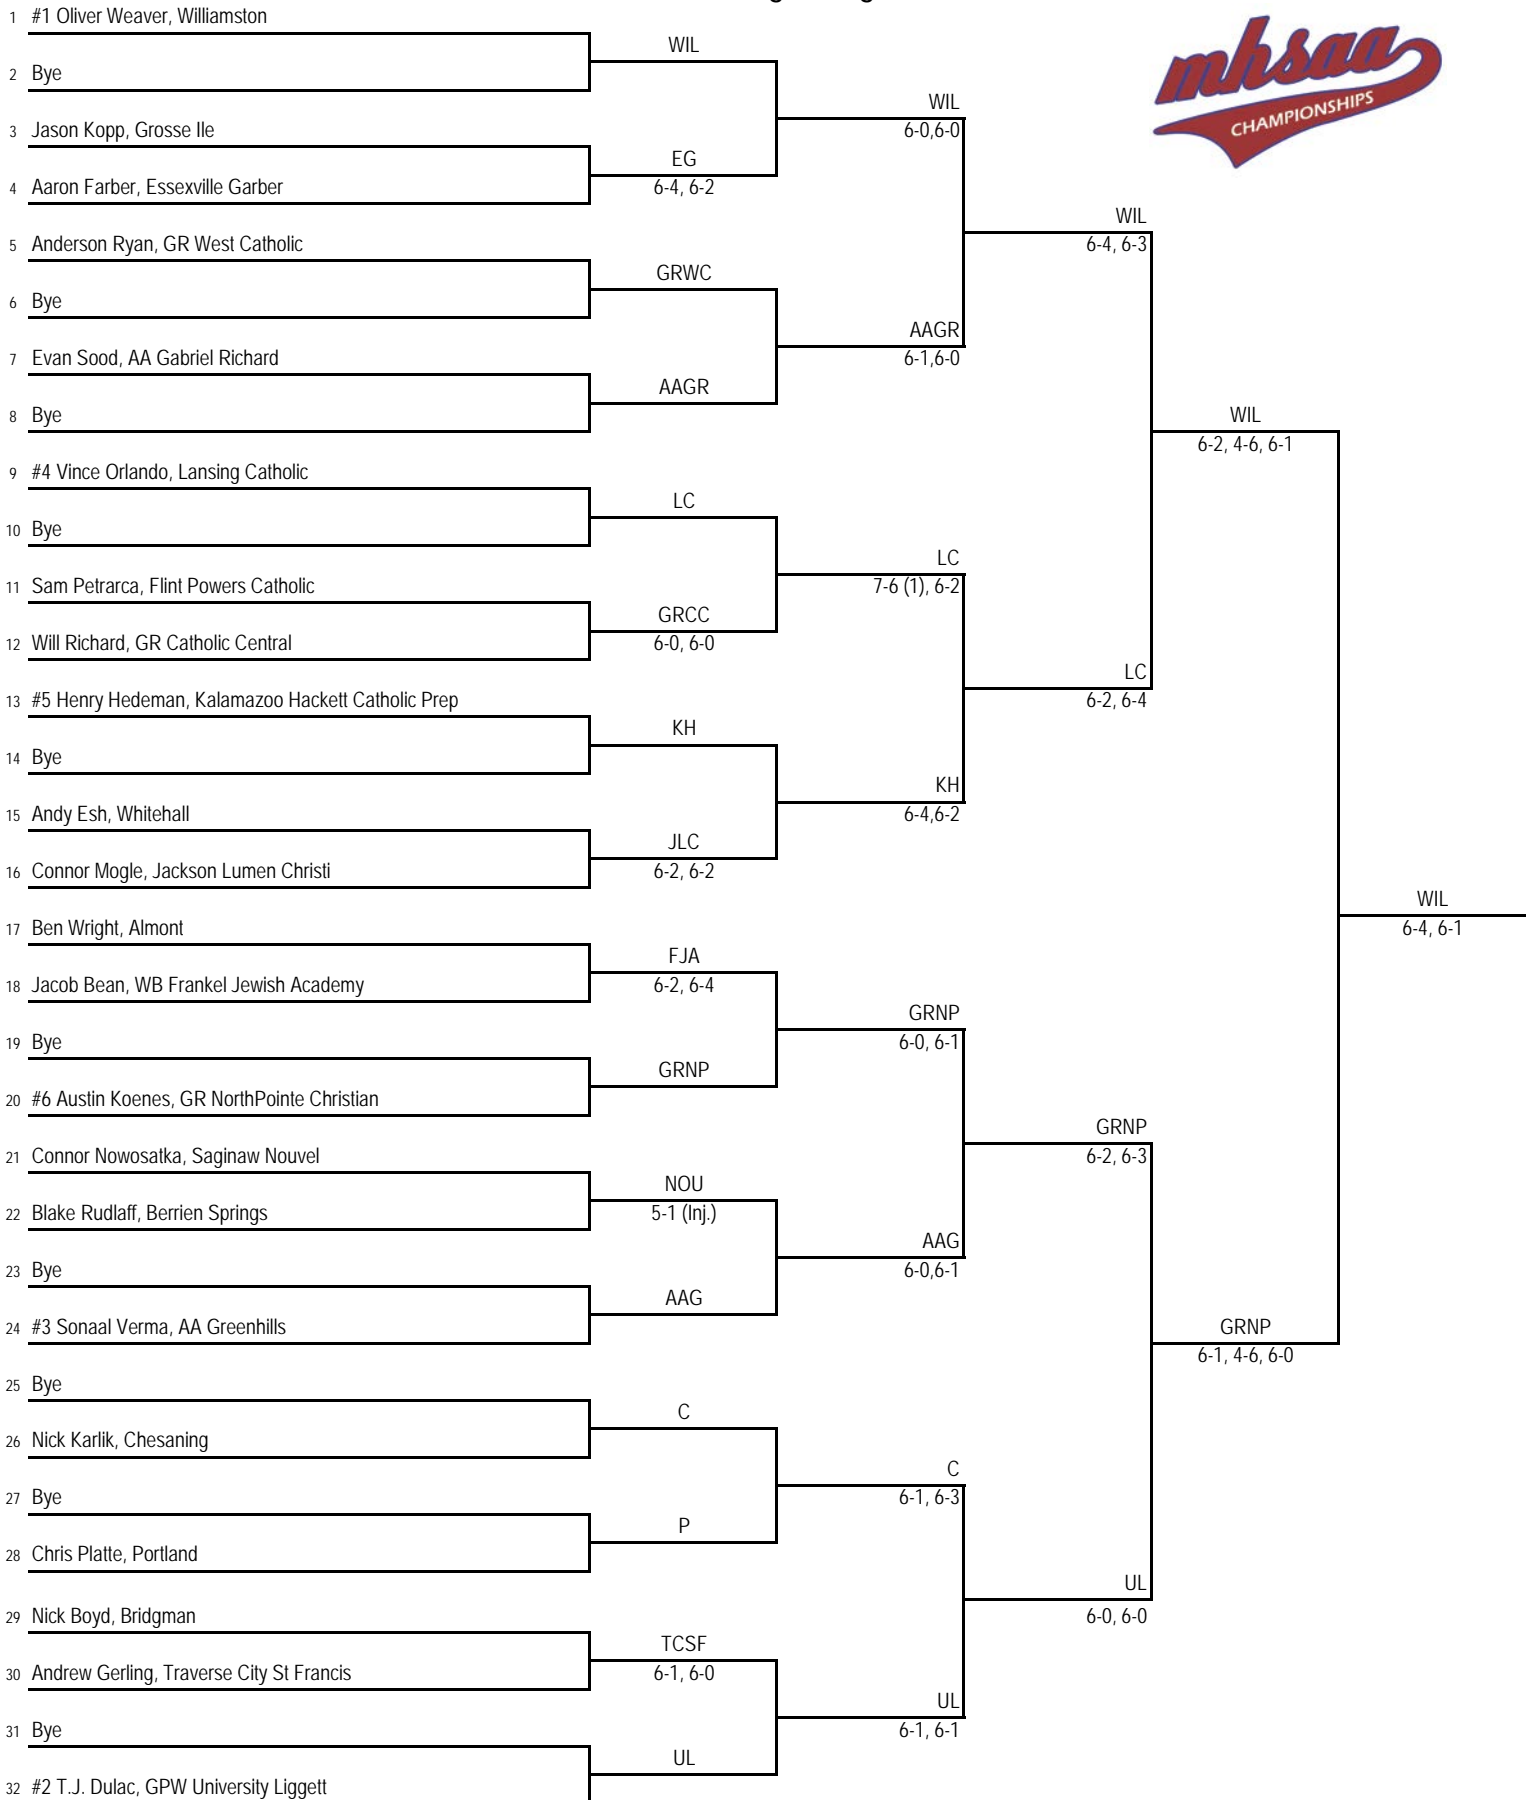

**2016 MHSAA LP Division 4 Boys Tennis Finals
Holly - October 14-15**

Final Standings

1. GPW University Liggett (UL) - 32
2. AA Greenhills (AAG) - 30
3. Traverse City St Francis (TCSF) - 22
3. Whitehall (WHI) - 22
5. GR Catholic Central (GRCC) - 15
5. Williamston (WIL) - 15
7. Flint Powers Catholic (FPC) - 10
8. GR West Catholic (GRWC) - 8
9. Lansing Catholic (LC) - 7
10. AA Gabriel Richard (AAGR) - 6
11. Essexville Garber (EG) - 5
11. WB Frankel Jewish Academy (FJA) - 5
13. Almont (A) - 4
13. Chesaning (C) - 4
13. GR NorthPointe Christian (GRNP) - 4
13. Kalamazoo Hackett Catholic Prep (KH) - 4
17. Berrien Springs (BER) - 2
18. Jackson Lumen Christi (JLC) - 1
18. Saginaw Nouvel (NOU) - 1
20. Bridgman (BRI) - 0
20. Grosse Ile (GI) - 0
20. Portland (P) - 0

2016 MHSAA LP Division 4 Boys Tennis Finals - Holly - October 14-15

No. 1 Singles Flight

2016 MHSAA LP Division 4 Boys Tennis Finals - Holly - October 14-15

No. 4 Singles Flight

2016 MHSAA LP Division 4 Boys Tennis Finals - Holly - October 14-15

No. 2 Doubles Flight

2016 MHSAA LP Division 4 Boys Tennis Finals - Holly - October 14-15

No. 3 Doubles Flight

2016 MHSAA LP Division 4 Boys Tennis Finals - Holly - October 14-15

No. 4 Doubles Flight