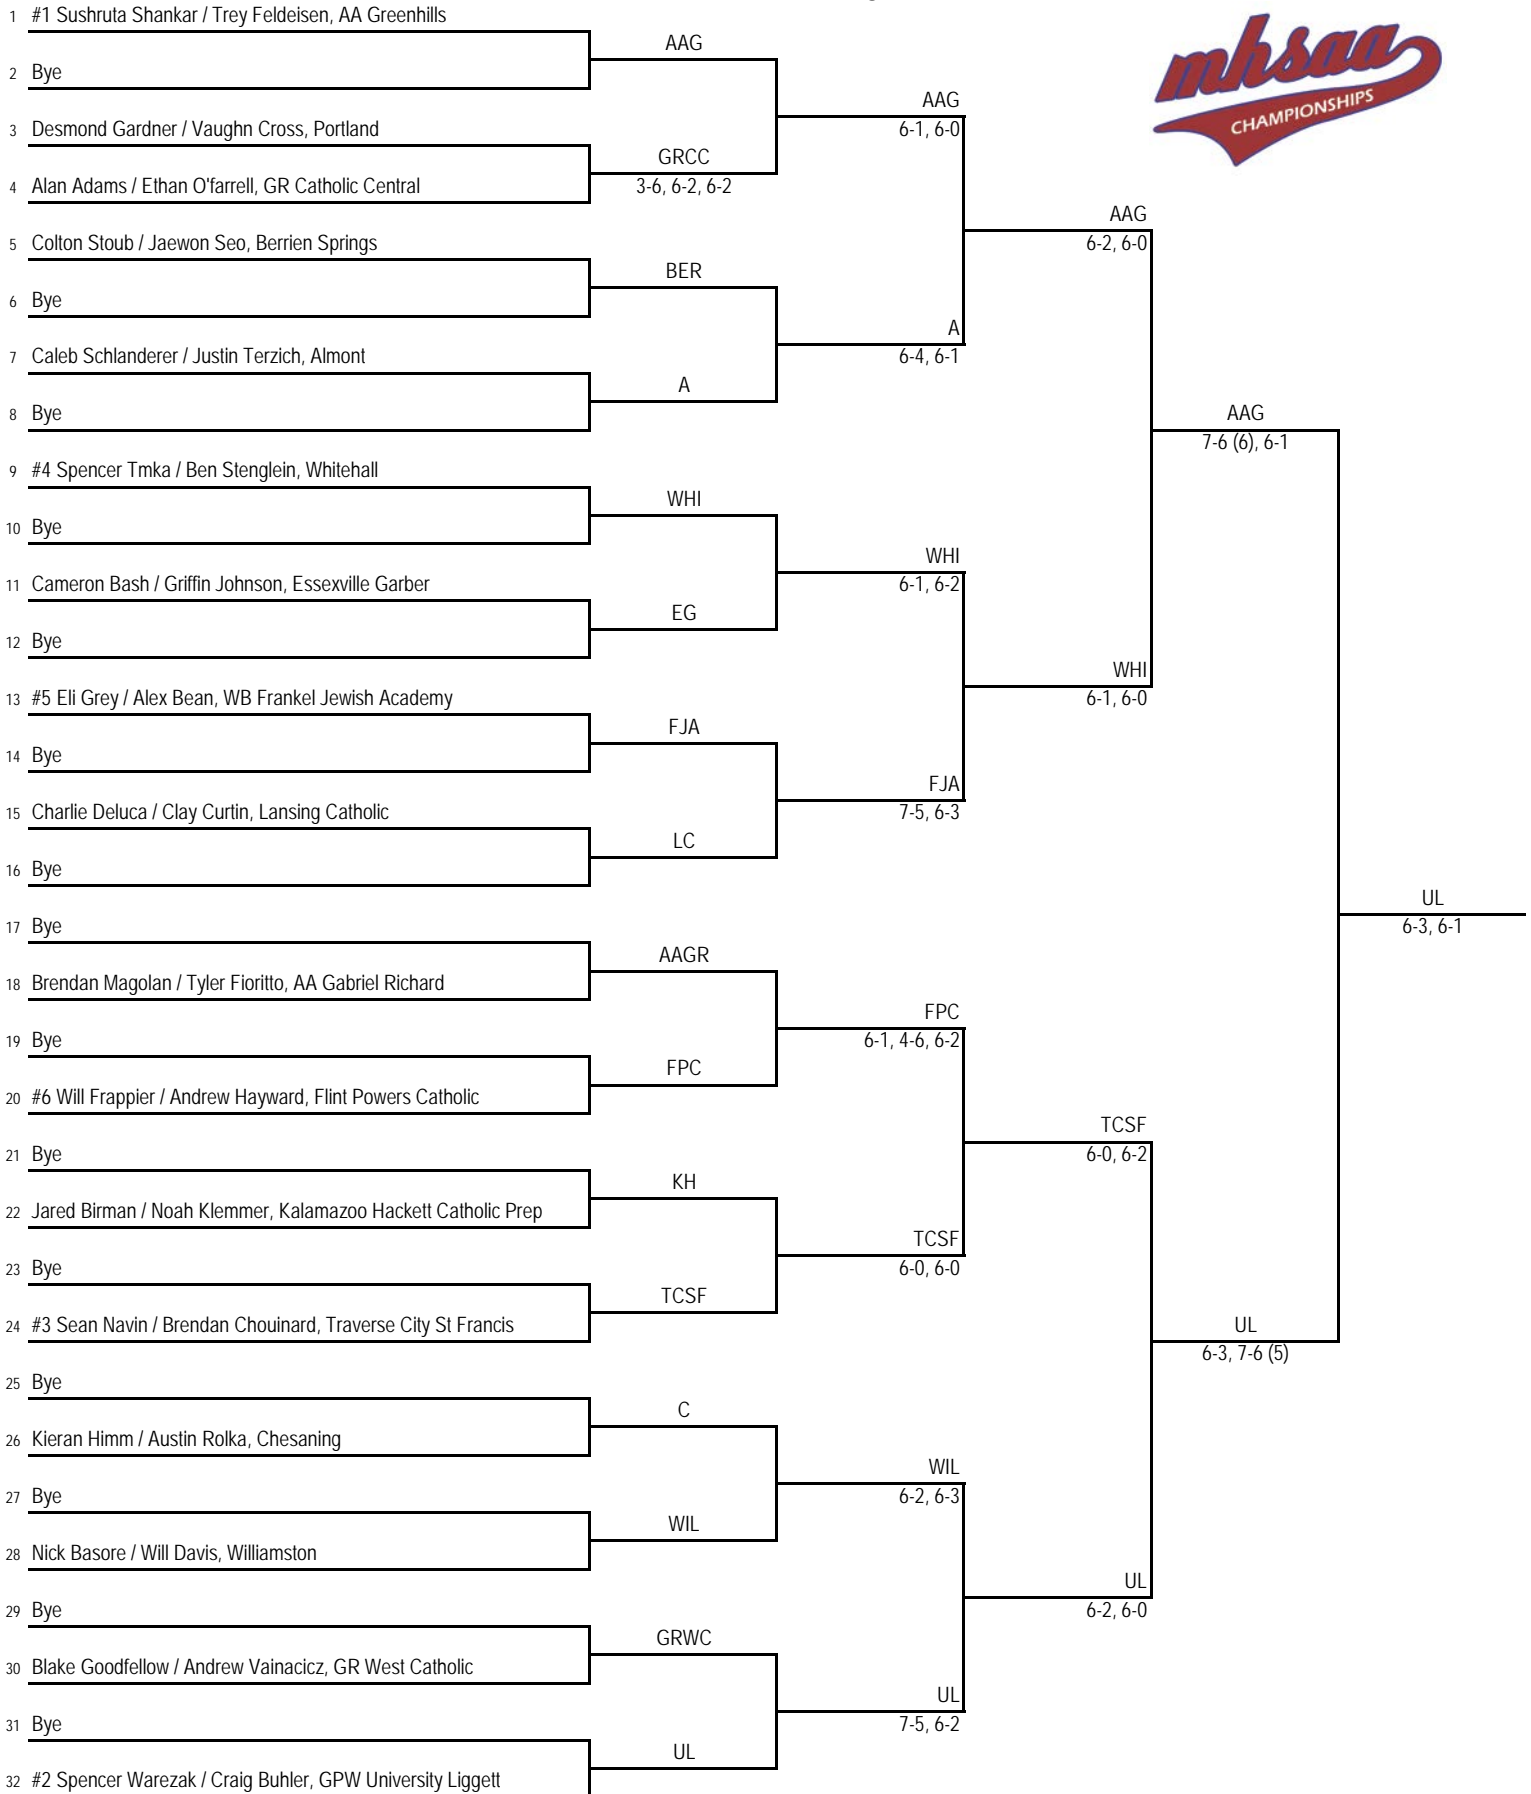

**2016 MHSAA LP Division 4 Boys Tennis Finals
Holly - October 14-15**

Final Standings

1. GPW University Liggett (UL) - 32
2. AA Greenhills (AAG) - 30
3. Traverse City St Francis (TCSF) - 22
3. Whitehall (WHI) - 22
5. GR Catholic Central (GRCC) - 15
5. Williamston (WIL) - 15
7. Flint Powers Catholic (FPC) - 10
8. GR West Catholic (GRWC) - 8
9. Lansing Catholic (LC) - 7
10. AA Gabriel Richard (AAGR) - 6
11. Essexville Garber (EG) - 5
11. WB Frankel Jewish Academy (FJA) - 5
13. Almont (A) - 4
13. Chesaning (C) - 4
13. GR NorthPointe Christian (GRNP) - 4
13. Kalamazoo Hackett Catholic Prep (KH) - 4
17. Berrien Springs (BER) - 2
18. Jackson Lumen Christi (JLC) - 1
18. Saginaw Nouvel (NOU) - 1
20. Bridgman (BRI) - 0
20. Grosse Ile (GI) - 0
20. Portland (P) - 0

2016 MHSAA LP Division 4 Boys Tennis Finals - Holly - October 14-15

No. 1 Singles Flight

2016 MHSAA LP Division 4 Boys Tennis Finals - Holly - October 14-15

No. 4 Singles Flight

2016 MHSAA LP Division 4 Boys Tennis Finals - Holly - October 14-15

No. 2 Doubles Flight

2016 MHSAA LP Division 4 Boys Tennis Finals - Holly - October 14-15

No. 3 Doubles Flight

2016 MHSAA LP Division 4 Boys Tennis Finals - Holly - October 14-15

No. 4 Doubles Flight