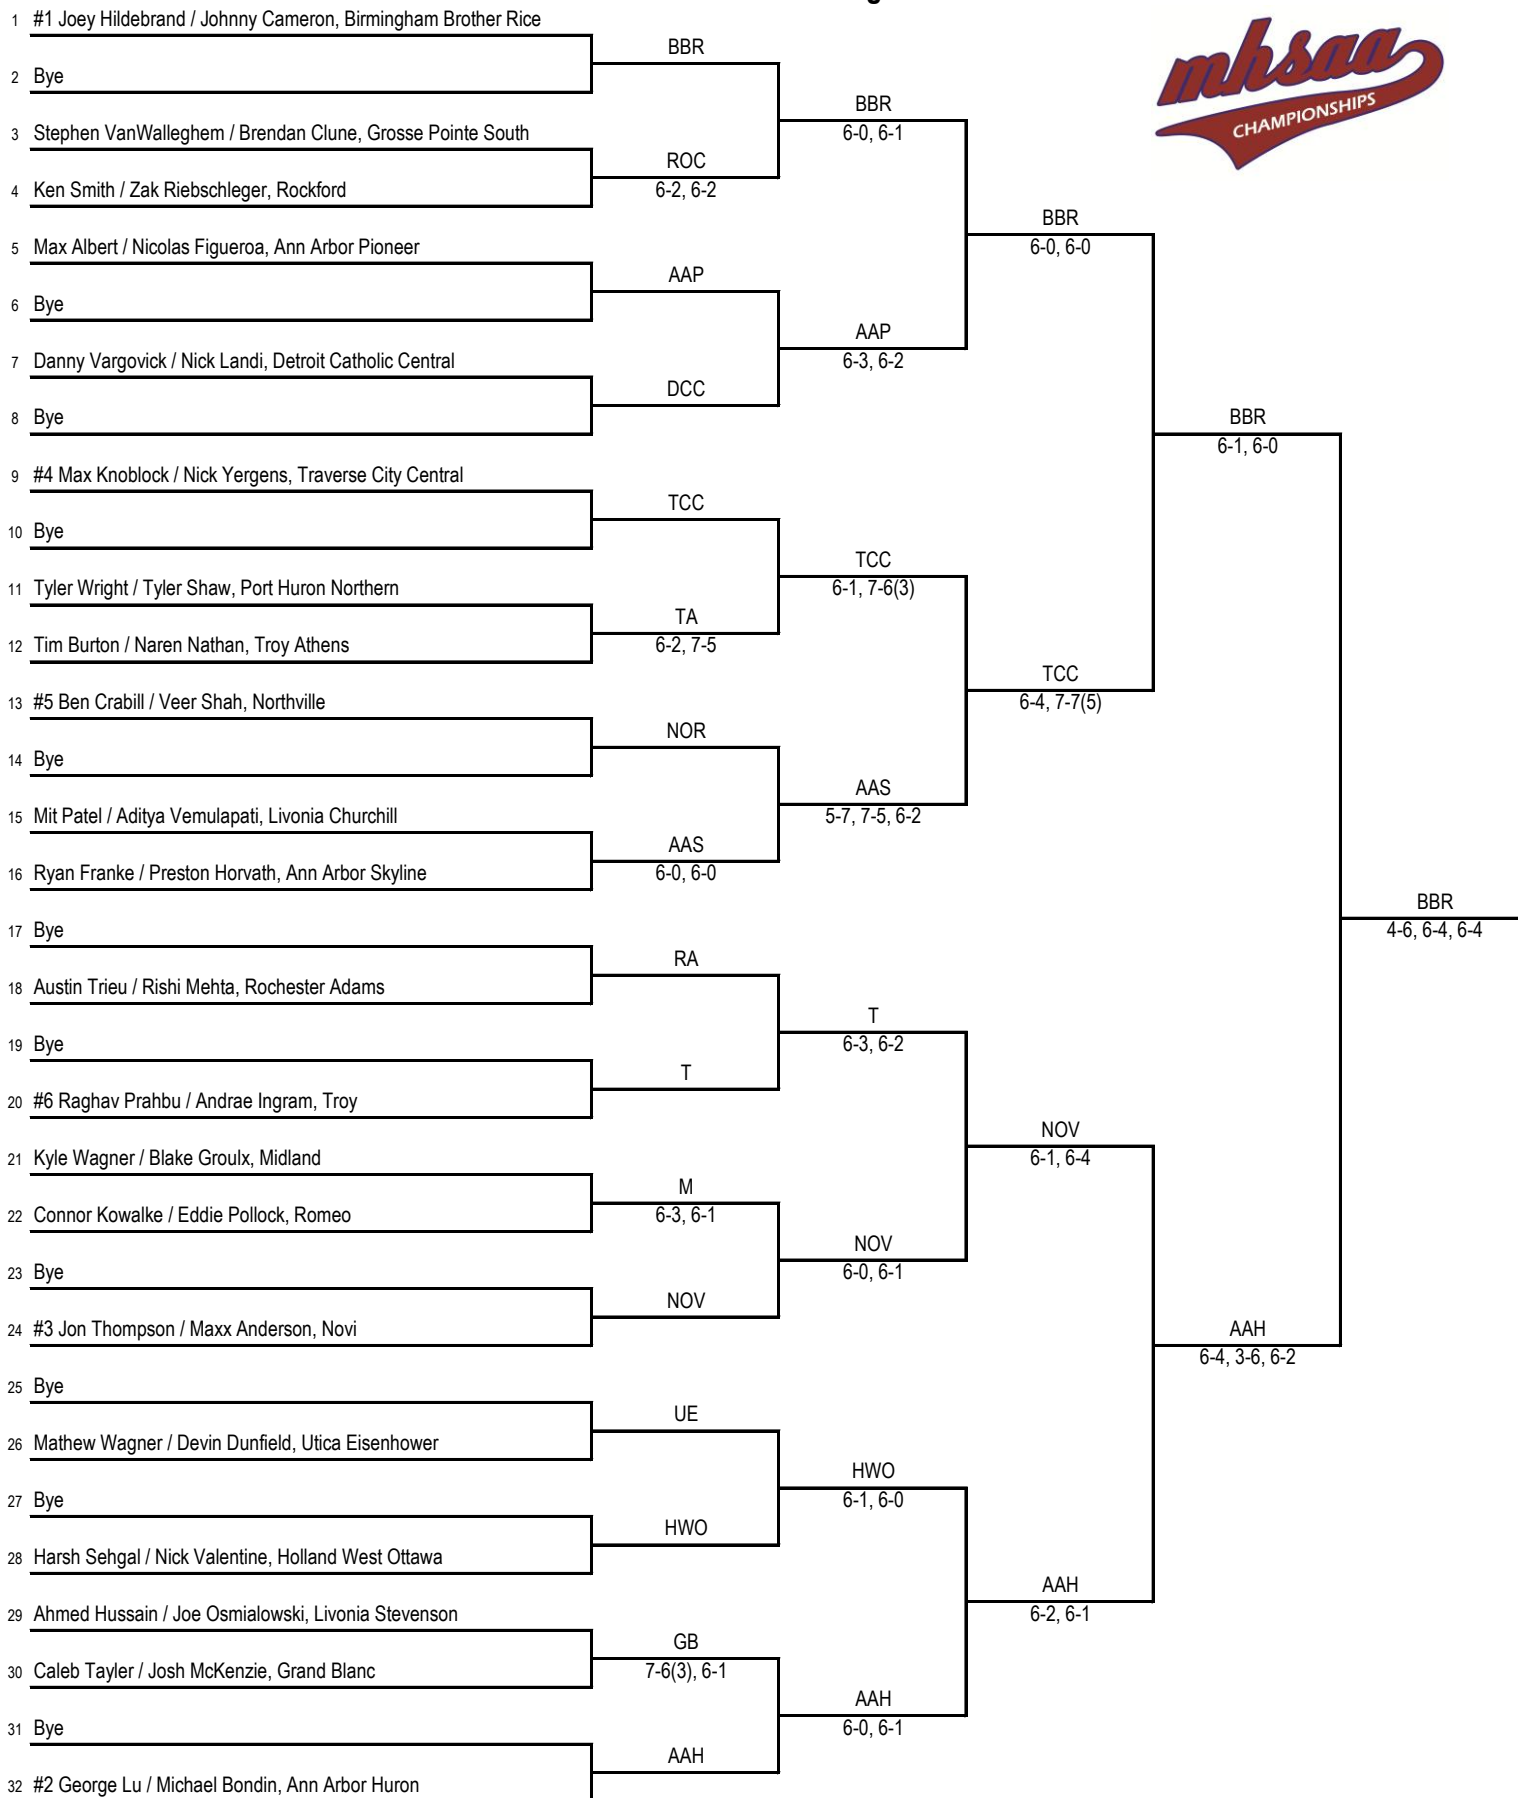

2012 MHSAA LP Division 1 Boys Tennis Finals - Midland Tennis Center - October 19-20

No. 3 Doubles Flight