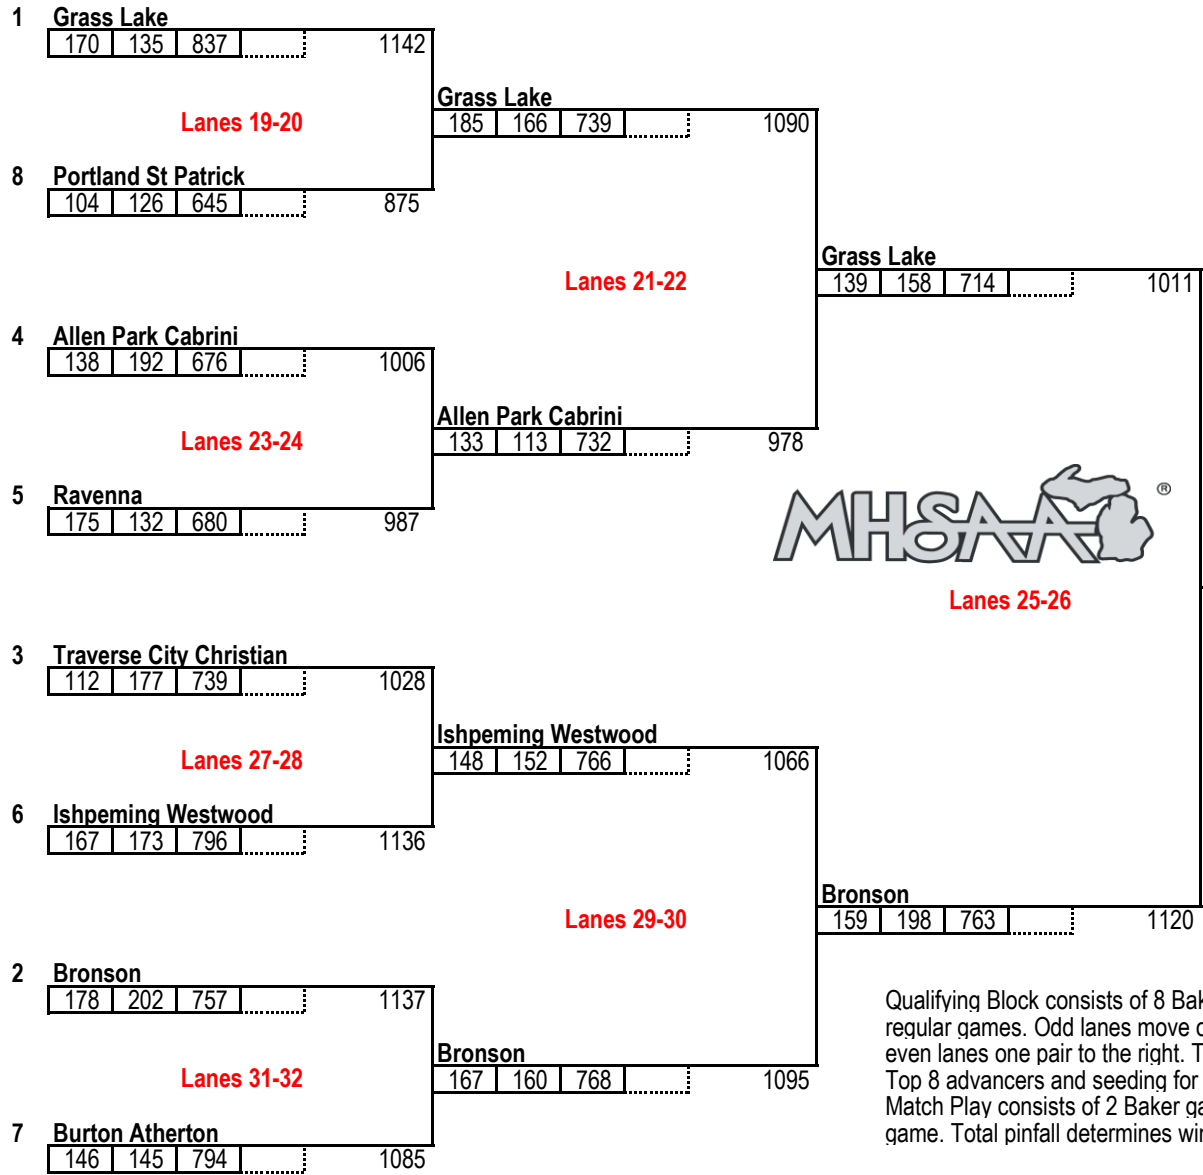

MHSAA TEAM FINALS - DIVISION 4 GIRLS

M-66 Bowl - Battle Creek | March 4, 2022

QUALIFYING BLOCK

STARTING LANES

- 39 Allen Park Cabrini
- 44 Bad Axe
- 49 Bay City All Saints
- 54 Beaverton
- 43 Breckenridge
- 40 Bronson
- 41 Burton Atherton
- 46 Burton Bendle
- 38 Grand Rapids Wellspring Prep
- 45 Grass Lake
- 53 Ishpeming Westwood
- 52 Jackson Lumen Christi
- 37 Lakeview
- 51 Portland St Patrick
- 47 Ravenna
- 42 Riverview Gabriel Richard
- 50 Taylor Trillium
- 48 Traverse City Christian

MATCH PLAY - TOP 8 ADVANCE FROM QUALIFYING BLOCK

Bronson
DIVISION 4 CHAMPION

Qualifying Block consists of 8 Baker games and 2 regular games. Odd lanes move one pair to the left, even lanes one pair to the right. Total pinfall determines Top 8 advancers and seeding for Match Play Round. Match Play consists of 2 Baker games and 1 regular game. Total pinfall determines winner.

**CHAMPIONSHIP
Team Match Play**

Year:	2022
Division:	D4 Girls

TEAM: GRASS LAKE

Baker Games	Score
Game #1	139
Game #2	158

Regular Game Bowler Name	Score
Cierra Chapo	186
Paige Hubert	125
Alyssa Schultz	125
Taylor Mosher	143
Aceynia Evans	135