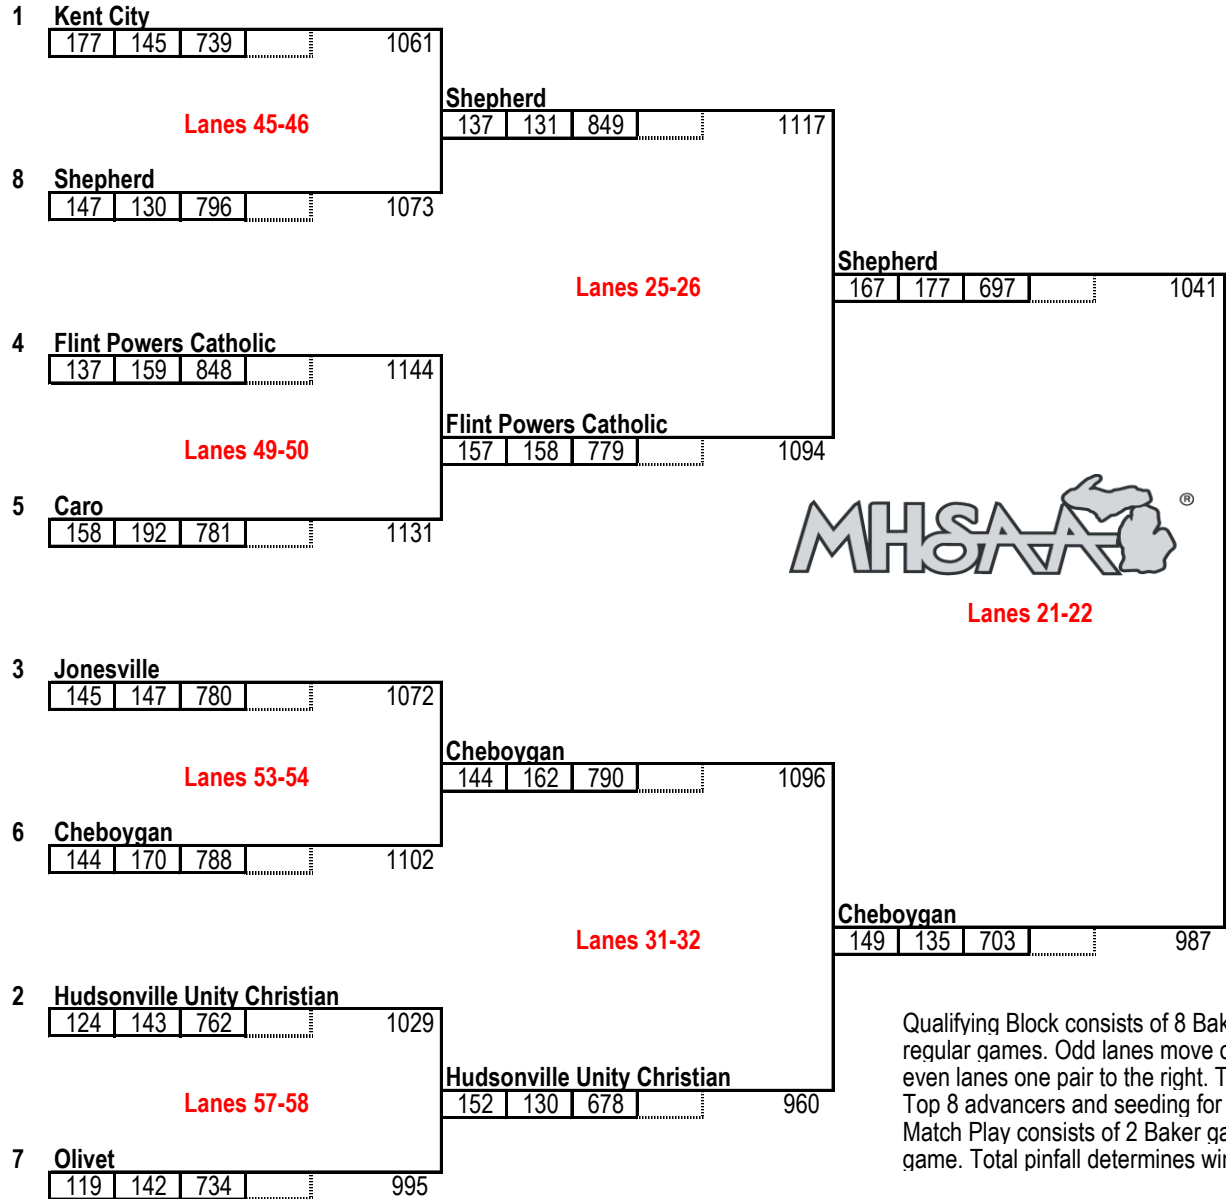

MHSAA TEAM FINALS - DIVISION 3 GIRLS

JAX60 - Jackson | March 4, 2022

QUALIFYING BLOCK

STARTING LANES

- 55 Armada
- 40 Boyne City
- 42 Caro
- 52 Cheboygan
- 39 Clare
- 46 Clinton
- 47 Flint Powers Catholic
- 49 Grand Rapids Catholic Central
- 45 Hudsonville Unity Christian
- 44 Jonesville
- 53 Kent City
- 48 Midland Bullock Creek
- 54 Niles Brandywine
- 56 Olivet
- 50 Onsted
- 41 Richmond
- 43 Romulus Summit Acad North
- 51 Shepherd

MATCH PLAY - TOP 8 ADVANCE FROM QUALIFYING BLOCK

Qualifying Block consists of 8 Baker games and 2 regular games. Odd lanes move one pair to the left, even lanes one pair to the right. Total pinfall determines Top 8 advancers and seeding for Match Play Round. Match Play consists of 2 Baker games and 1 regular game. Total pinfall determines winner.

**CHAMPIONSHIP
Team Match Play**

Year:	2022
Division:	D3 Girls

TEAM:	SHEPHERD
--------------	-----------------

Baker Games	Score
Game #1	167
Game #2	177

Regular Game Bowler Name	Score
Amelia King	112
Shelby Rolston	133
Karlie Misenholder	125
Sara Montney	140
Kendra Walch	187
Kasina Laughlin	
Natalse Hyde	