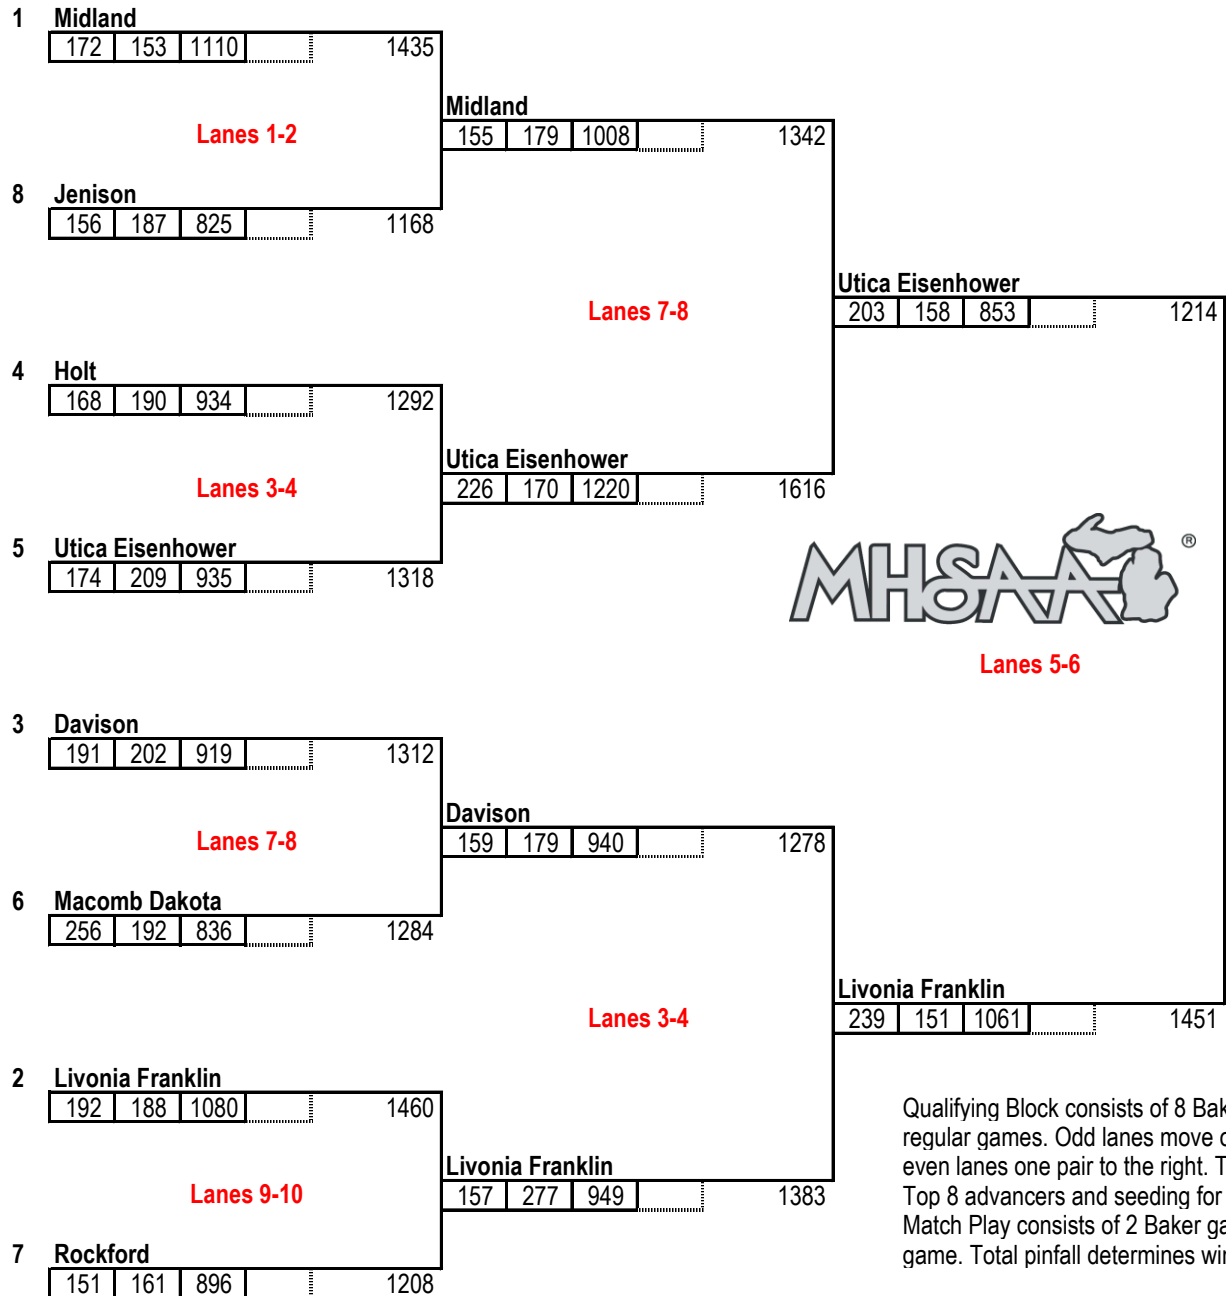

# MHSAA TEAM FINALS - DIVISION 1 BOYS

### MATCH PLAY - TOP 8 ADVANCE FROM QUALIFYING BLOCK

**Livonia Franklin**  
**DIVISION 1 CHAMPION**

Qualifying Block consists of 8 Baker games and 2 regular games. Odd lanes move one pair to the left, even lanes one pair to the right. Total pinfall determines Top 8 advancers and seeding for Match Play Round. Match Play consists of 2 Baker games and 1 regular game. Total pinfall determines winner.