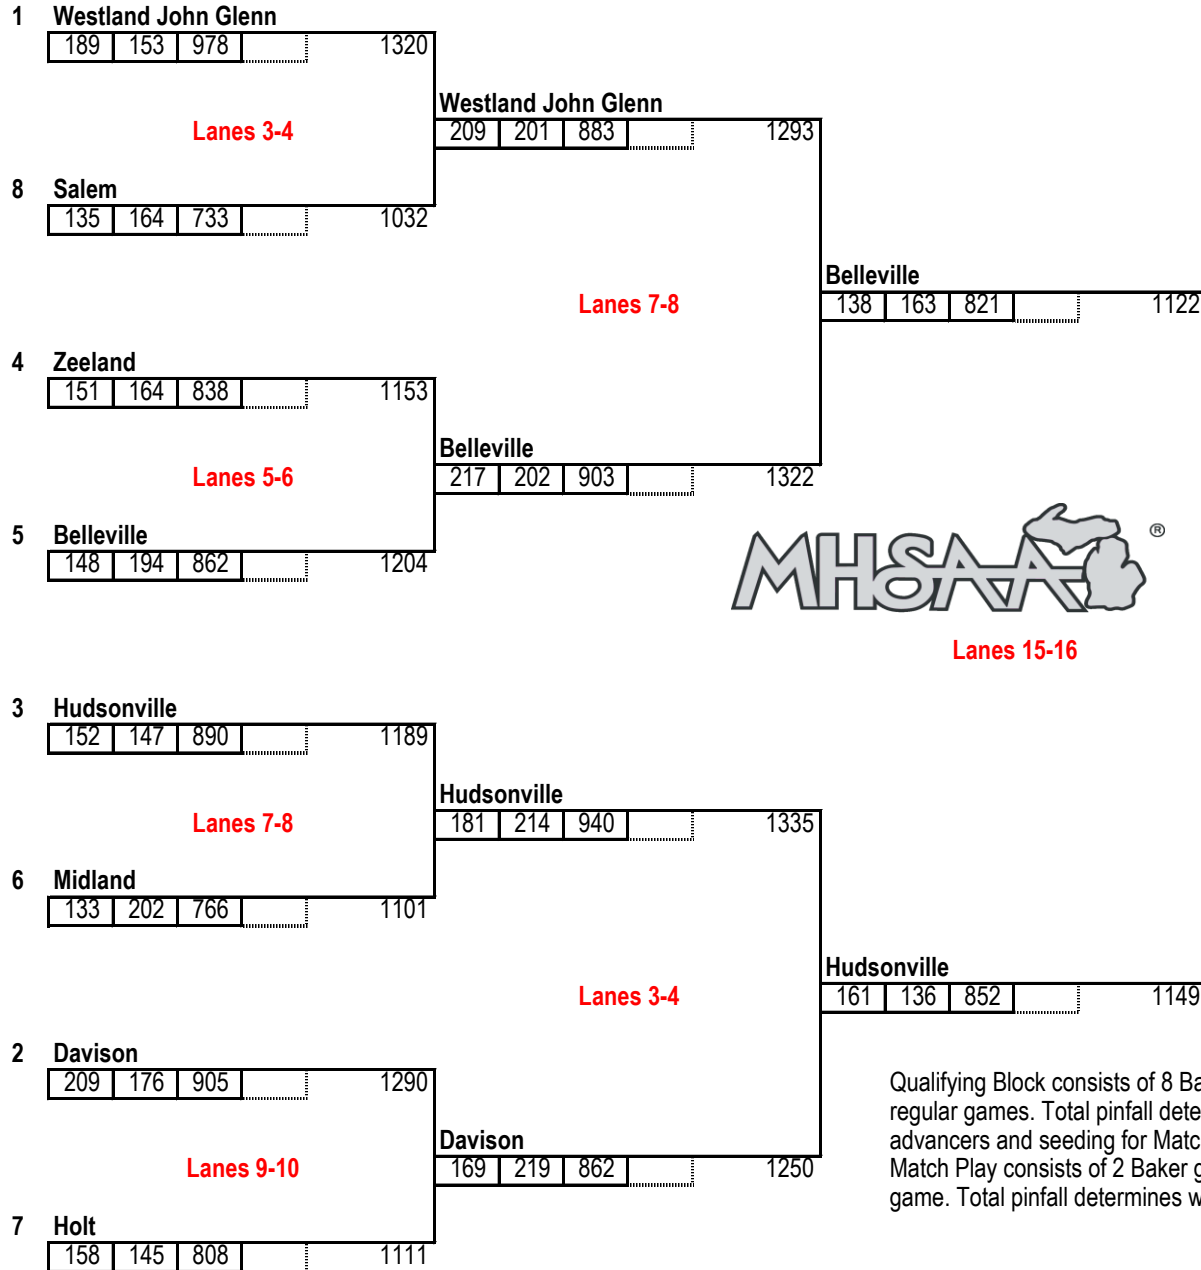

MHSAA TEAM FINALS - DIVISION 1 GIRLS

Thunderbowl Lanes - Allen Park | March 26, 2021

QUALIFYING BLOCK

STARTING LANES

- 34 Belleville
- 33 Davison
- 38 Farmington Hills Mercy
- 29 Holt
- 30 Hudsonville
- 37 Lake Orion
- 42 Midland
- 46 Salem
- 25 Sterling Heights Stevenson
- 41 Walled Lake Northern
- 26 Westland John Glenn
- 45 Zeeland

MATCH PLAY - TOP 8 ADVANCE FROM QUALIFYING BLOCK

Hudsonville
DIVISION 1 CHAMPION

Qualifying Block consists of 8 Baker games and 2 regular games. Total pinfall determines Top 8 advancers and seeding for Match Play Round. Match Play consists of 2 Baker games and 1 regular game. Total pinfall determines winner.

**CHAMPIONSHIP
Team Match Play**

Year:	2021
Division:	D1 Girls

TEAM:	BELLEVILLE
--------------	-------------------

Baker Games	Score
Game #1	138
Game #2	163

Regular Game Bowler Name	Score
Katherine Dybicki	168
Shannon VanDalen	143
Claudia Jenkins	144
Sydney Allison	198
Asia Wells	168