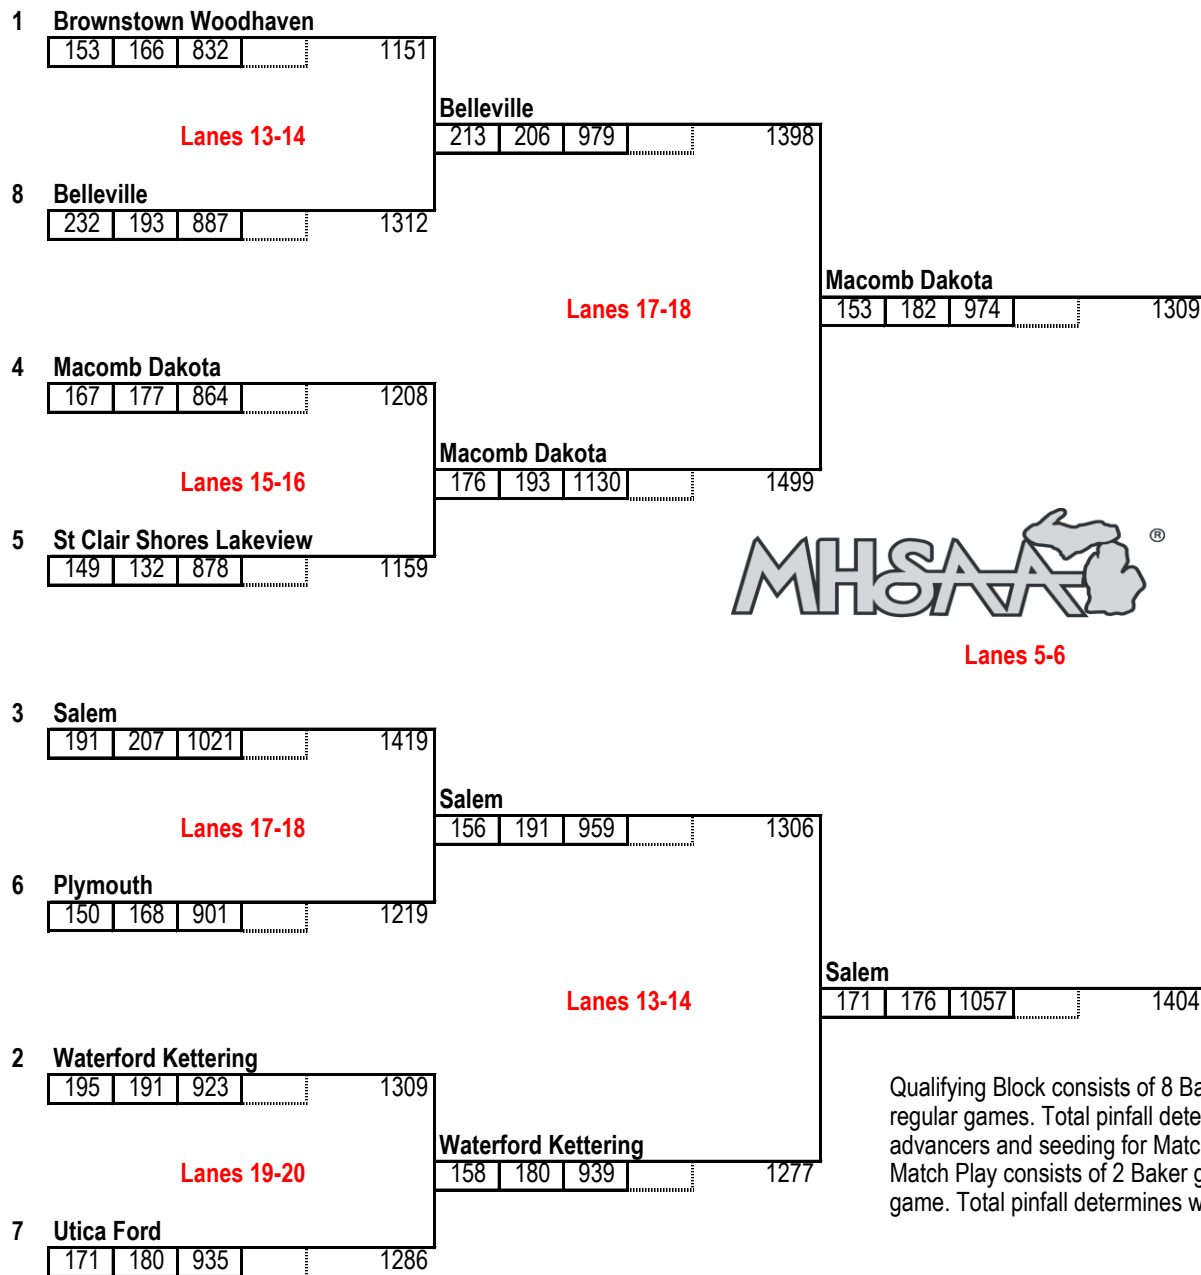

# MHSAA TEAM FINALS - DIVISION 1 BOYS

Thunderbowl Lanes - Allen Park | March 26, 2021

### STARTING LANES

- 72 Belleville
- 67 Brownstown Woodhaven
- 60 Grand Haven
- 68 Holt
- 52 Macomb Dakota
- 71 Plymouth
- 56 Rockford
- 51 Salem
- 59 St Clair Shores Lakeview
- 64 Swartz Creek
- 55 Utica Ford
- 63 Waterford Kettering

## MATCH PLAY - TOP 8 ADVANCE FROM QUALIFYING BLOCK

**Salem**  
**DIVISION 1 CHAMPION**

Qualifying Block consists of 8 Baker games and 2 regular games. Total pinfall determines Top 8 advancers and seeding for Match Play Round. Match Play consists of 2 Baker games and 1 regular game. Total pinfall determines winner.

**CHAMPIONSHIP  
Team Match Play**

Year:	2021
Division:	D1 Boys

**TEAM: MACOMB DAKOTA**

Baker Games	Score
Game #1	153
Game #2	182

Regular Game Bowler Name	Score
Connor Rogus	259
Dylan Maurer	196
Kevin Moore	149
Shane Legeret	179
Greg Guzik II	191