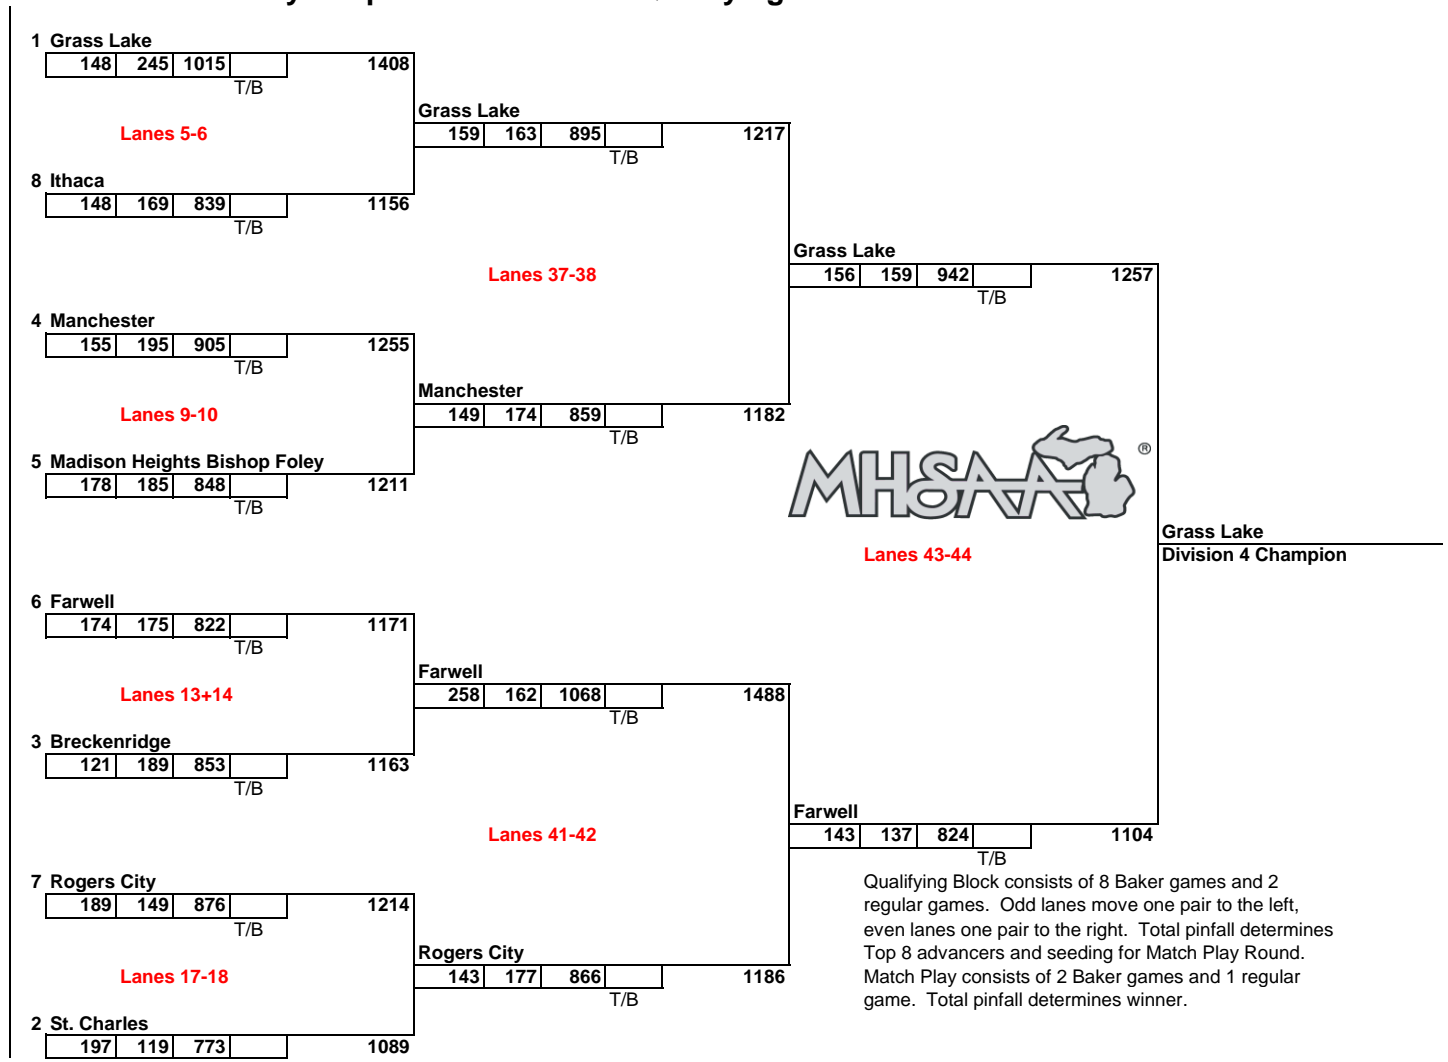

**TEAM FINALS - DIVISION 4 BOYS**  
**Royal Scot - Lansing, Michigan**  
**March 6, 2020**

**Match Play - Top 8 Advance From Qualifying Block**

Starting Lanes	Qualifying Round
8	Breckenridge
14	Bronson
17	Burton Bendle
16	Byron
3	Carson City-Crystal
7	Farwell
6	Grandville Calvin Christian
9	Grass Lake
19	Homer
10	Ithaca
5	Madison Heights Bishop Foley
11	Manchester
13	Ravenna
18	Rogers City
15	St. Charles
20	Taylor Trillium Academy
4	Vandercook Lake
12	Whittemore-Prescott

Qualifying Block consists of 8 Baker games and 2 regular games. Odd lanes move one pair to the left, even lanes one pair to the right. Total pinfall determines Top 8 advancers and seeding for Match Play Round. Match Play consists of 2 Baker games and 1 regular game. Total pinfall determines winner.

**CHAMPIONSHIP  
Team Match Play**

Year:	2020
Division:	D4 Boys

**TEAM: GRASS LAKE**

Baker Games	Score
Game #1	156
Game #2	159

Regular Game Bowler Name	Score
Drew Thompson	178
Jack Schultz	179
Bradley Ramsey	221
Jack Stapleton	216
Sean Wyers	148
Jack Marshall	
Ryan Cicalo	