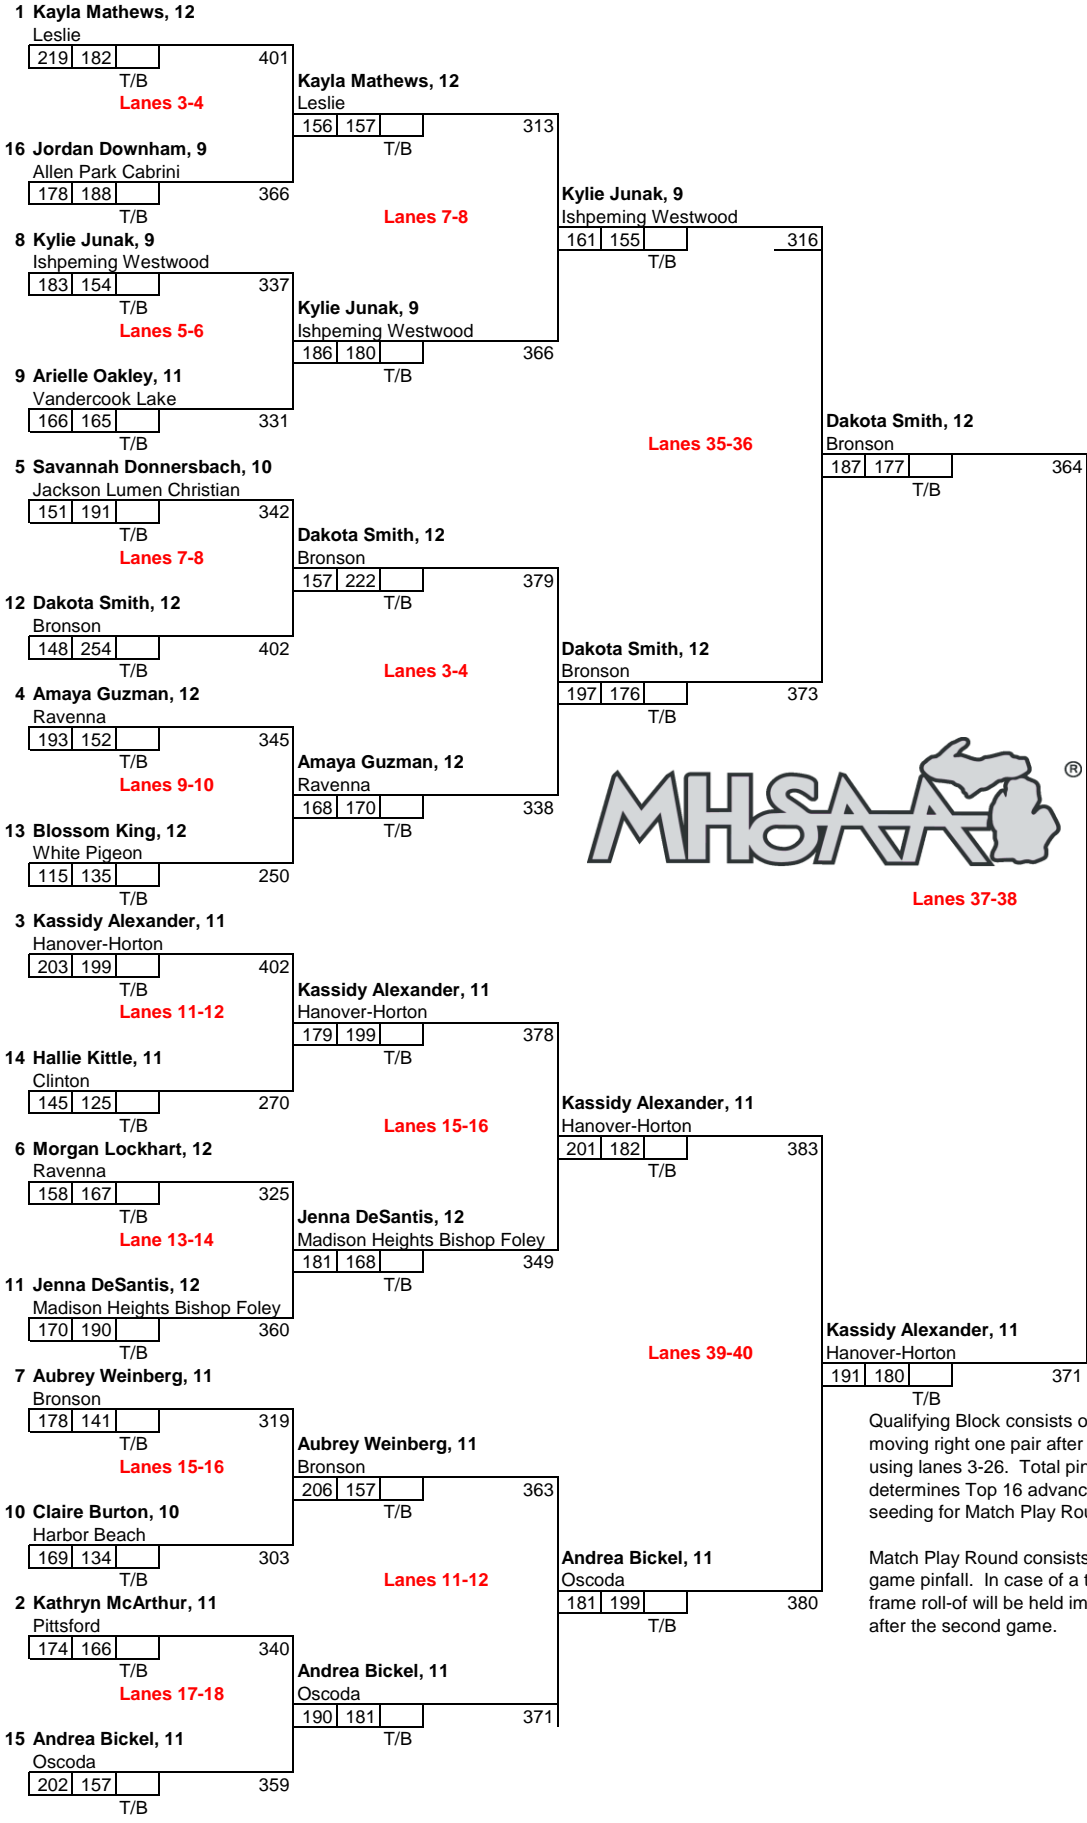

SINGLES FINALS - DIVISION 4 GIRL'S
Royal Scot - Lansing, Michigan
March 7, 2020

Kassidy Alexander, 11
 Hanover-Horton
 Division 4 CHAMPION

Qualifying Block consists of 6 games, moving right one pair after each game, using lanes 3-26. Total pinfall determines Top 16 advancers and seeding for Match Play Round.

Match Play Round consists of total two-game pinfall. In case of a tie, a nine-ten frame roll-of will be held immediately after the second game.

SINGLES QUALIFYING - DIVISION 4 GIRL'S
 Royal Scot - Lansing, Michigan
 March 7, 2020