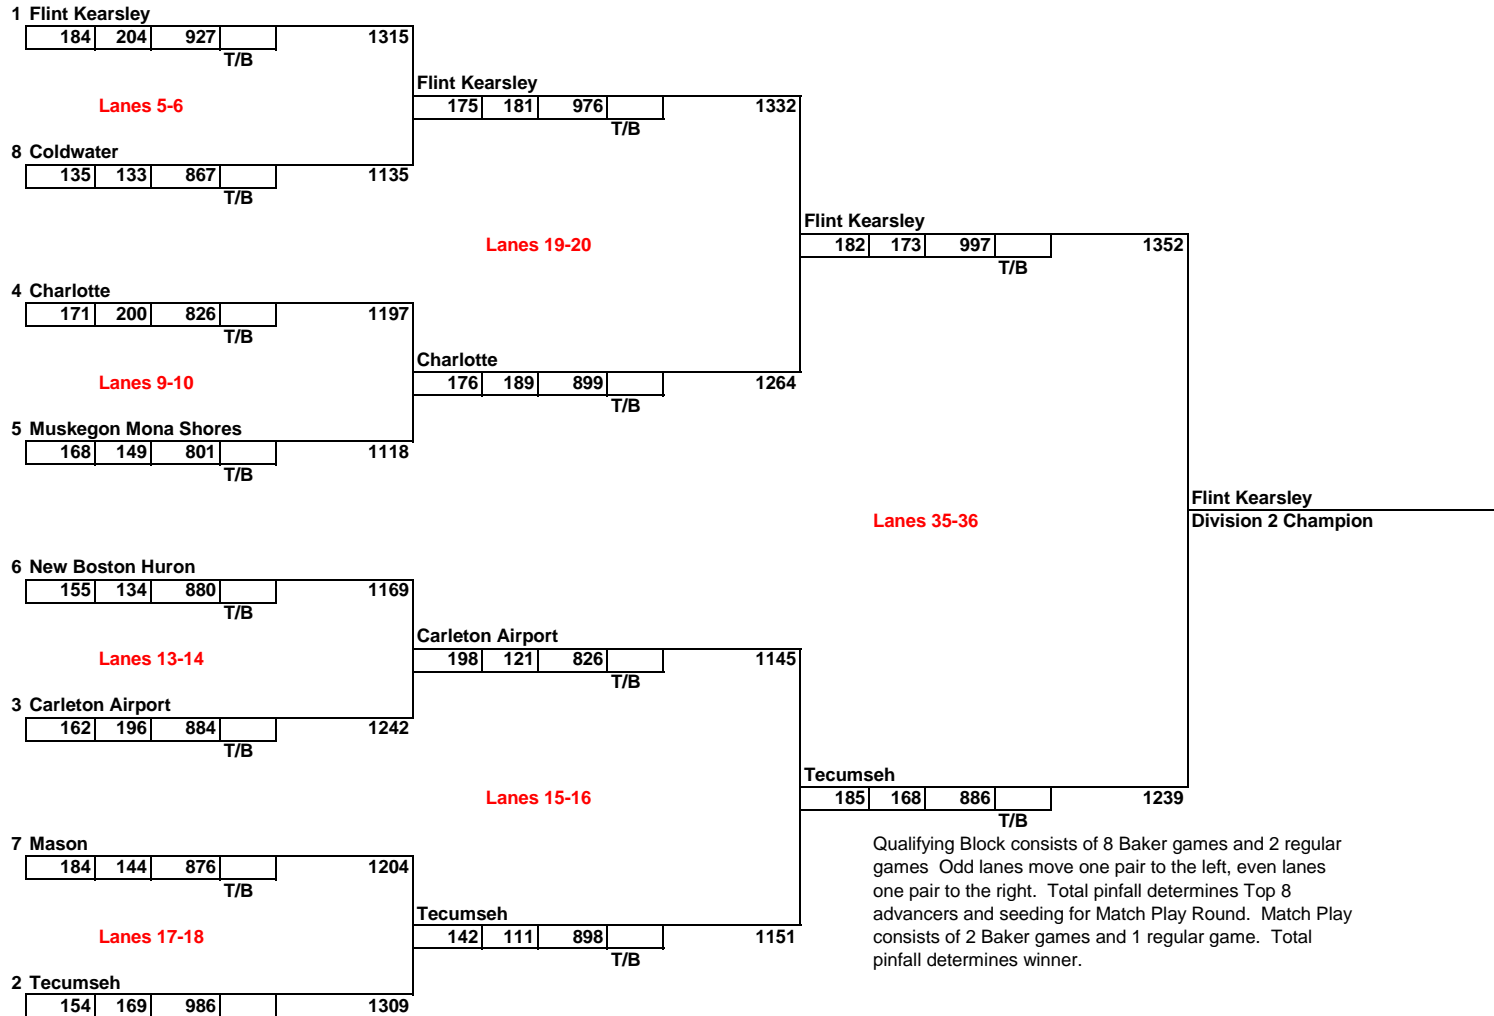

TEAM FINALS - DIVISION 2 GIRLS
Century Bowl - Waterford, Michigan
March 1, 2019

- | Starting Lanes | Qualifying Round |
|----------------|-------------------------|
| 9 | Allendale |
| 17 | Battle Creek Pennfield |
| 16 | Bay City Western |
| 13 | Byron Center |
| 12 | Carleton Airport |
| 3 | Charlotte |
| 19 | Clio |
| 8 | Coldwater |
| 18 | Flint Kearsley |
| 15 | Grand Rapids Northview |
| 14 | Mason |
| 20 | Muskegon Mona Shores |
| 11 | New Boston Huron |
| 4 | Owosso |
| 7 | Pontiac Notre Dame Prep |
| 6 | South Lyon East |
| 5 | Tecumseh |
| 10 | Warren Fitzgerald |

CHAMPIONSHIP
Team Match Play

Year:	2019
Division:	D2 Girls

TEAM: **FLINT KEARSLEY**

Baker Games	Score
Game #1	182
Game #2	173

Regular Game Bowler Name	Score
Samantha Timm	221
Allison Eible	205
Alexis Roof	168
Imari Blond	223
Split	180
Megan Timm	
Allison Robbins	
Emilea Sturk	

BAKER TOTAL **355** + REGULAR GAME TOTAL **997** = TOTAL PINFALL **1352**

Coach Signature

TEAM: **TECUMSEH**

Baker Games	Score
Game #1	185
Game #2	168

Regular Game Bowler Name	Score
Kaylee Pinter	204
Rachel Ramsden	166
Liza Verrier	203
Split	147
Split	166
Sydney Deters	
Taylor Randolph	
Tia Hunt Abby Werden	