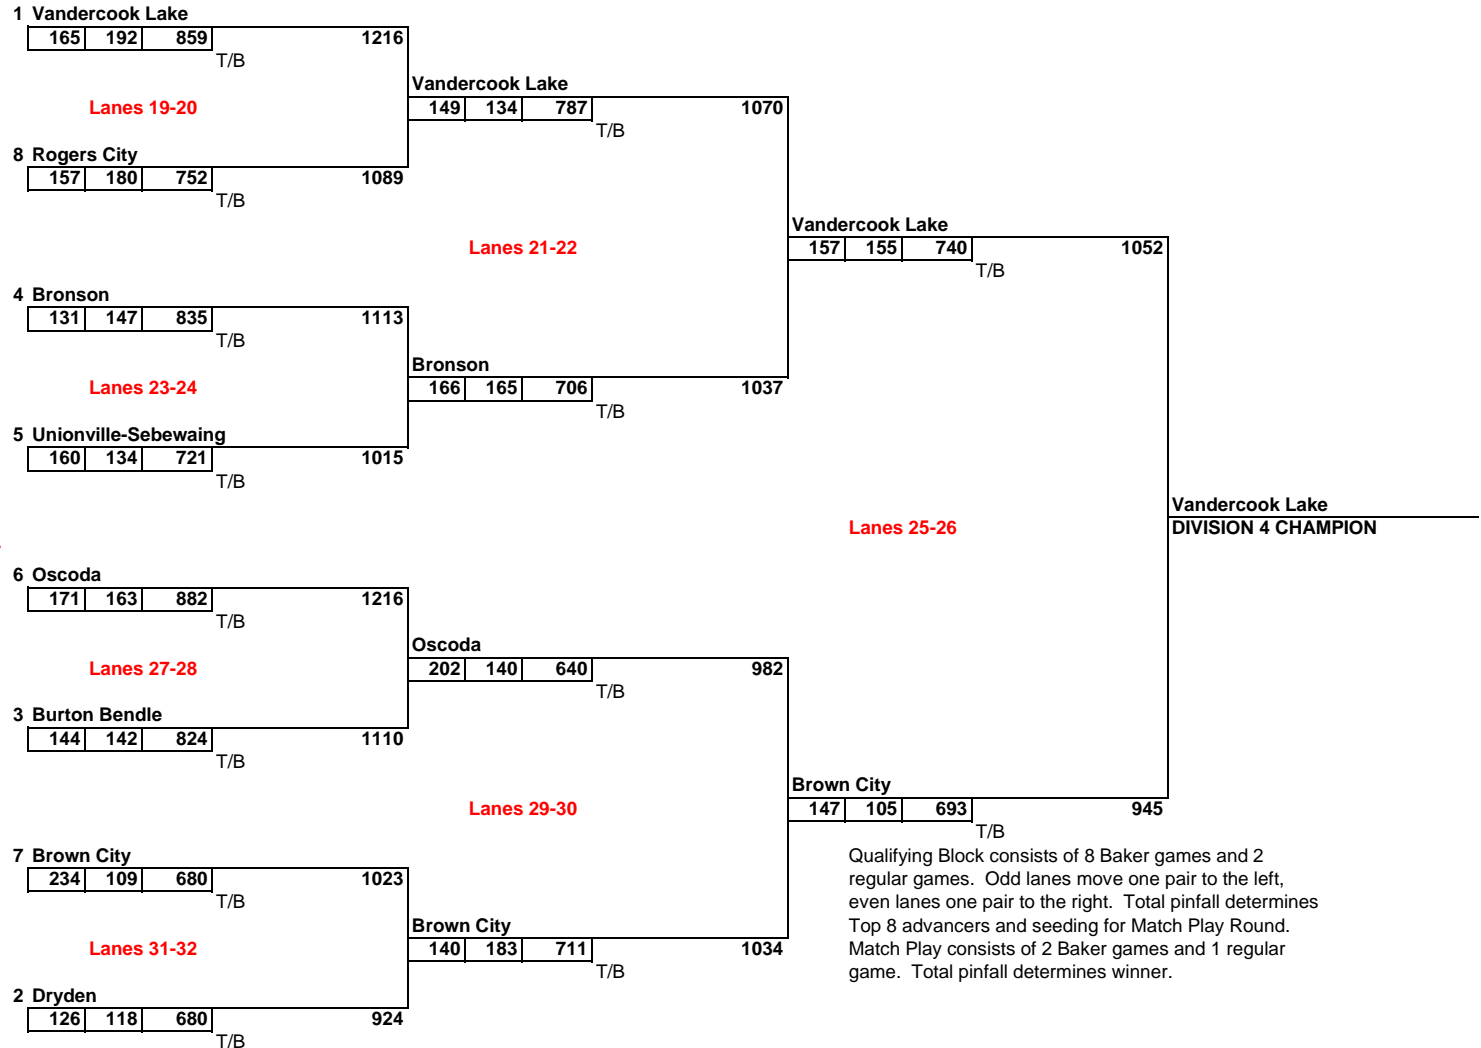

TEAM FINALS - DIVISION 4 GIRLS
M-66 Bowl - Battle Creek, Michigan
March 2, 2018

QUALIFYING BLOCK

STARTING LANE ASSIGNMENT

- 46 Allen Park Cabrini
- 50 Bad Axe
- 41 Beaverton
- 43 Bronson
- 38 Brown City
- 42 Burton Atherton
- 47 Burton Bendle
- 44 Dryden
- 49 Hanover-Horton
- 40 Lakeview
- 37 Madison Heights Bishop Foley
- 52 Oscoda
- 51 Ravenna
- 48 Riverview Gabriel Richard
- 54 Rogers City
- 45 Traverse City Christian
- 53 Unionville-Sebewaing
- 39 Vandercook Lake

MATCH PLAY - TOP 8 ADVANCE FROM QUALIFYING BLOCK

**CHAMPIONSHIP
Team Match Play**

Year:	2018
Division:	D4 Girls

TEAM: VANDERCOOK LAKE

Baker Games	Score
Game #1	157
Game #2	155

Regular Game Bowler Name	Score
Evie Hatfield	113
Allana Hattfield	152
Arielle Oakley	141
Preslee Stahl	166
Mackenzie Johnson	168

BAKER TOTAL **312** + REGULAR GAME TOTAL **740** = TOTAL PINFALL **1052**

Coach Signature

TEAM: BROWN CITY

Baker Games	Score
Game #1	147
Game #2	105

Regular Game Bowler Name	Score
Jordyn Burke	161
Madison Angelbrant	116
Danyale Mclvor	117
Faith Gleasure	152
Courtney Wheeler	147