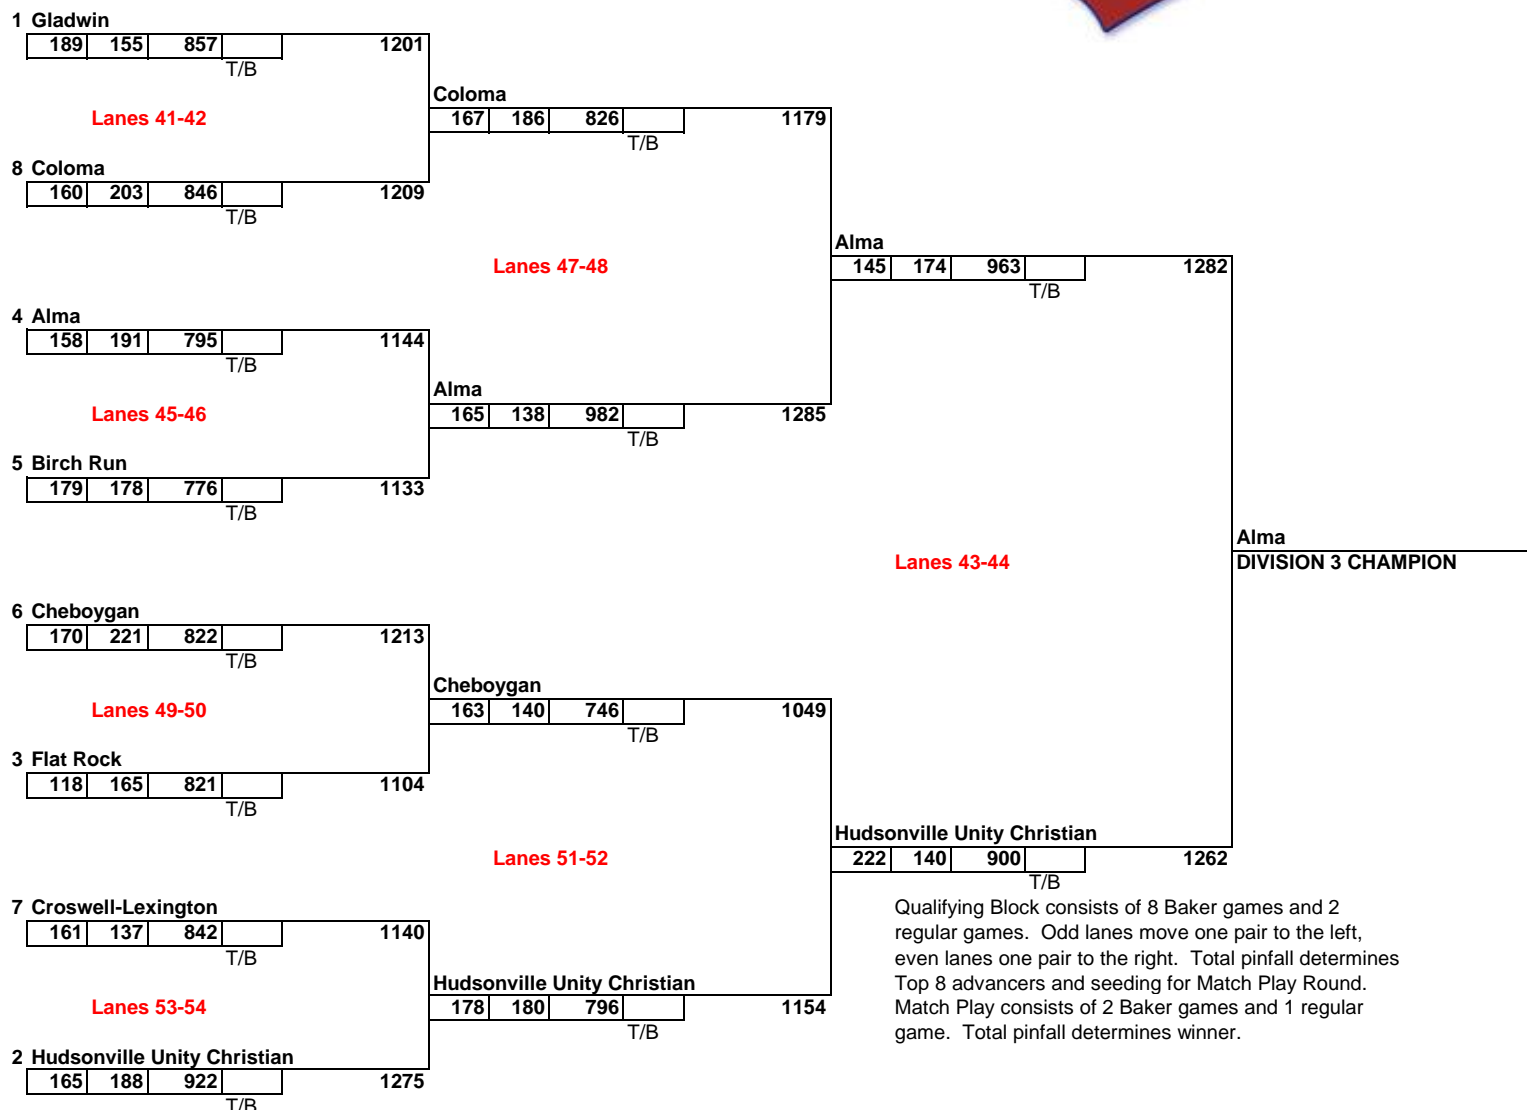

TEAM FINALS - DIVISION 3 GIRLS
Airport Lanes - Jackson, Michigan
March 4, 2016

QUALIFYING BLOCK

STARTING LANE ASSIGNMENT

- 45 Alma
- 55 Birch Run
- 43 Caro
- 46 Cheboygan
- 42 Clinton Twp Clintondale
- 52 Coloma
- 48 Corunna
- 50 Crosswell-Lexington
- 49 Flat Rock
- 56 Gladwin
- 39 Grand Rapids South Christian
- 41 Hillsdale
- 47 Hudsonville Unity Christian
- 53 Livonia Clarenceville
- 44 Ogemaw Heights
- 40 Paw Paw
- 54 Richmond
- 51 Wyoming Kelloggsville

MATCH PLAY - TOP 8 ADVANCE FROM QUALIFYING BLOCK

CHAMPIONSHIP
Team Match Play

Year:	2016
Division:	D3 Girls

TEAM: **ALMA**

Baker Games	Score
Game #1	145
Game #2	174

Regular Game Bowler Name	Score
Aaliyah Wilson	159
Hallie Weaver	203
Sarah Gadde	194
Susan Schultz	209
Kemmie Shurk	198

BAKER TOTAL **319** + REGULAR GAME TOTAL **963** = TOTAL PINFALL **1282**

Coach Signature

TEAM: **HUDSONVILLE UNITY CHRISTIAN**

Baker Games	Score
Game #1	222
Game #2	140

Regular Game Bowler Name	Score
Kendra Dykstra	167
Leah Wilkins	223
Kirstin Montsma	145
Chloe Pals	161
Kourtney Rigterink	204