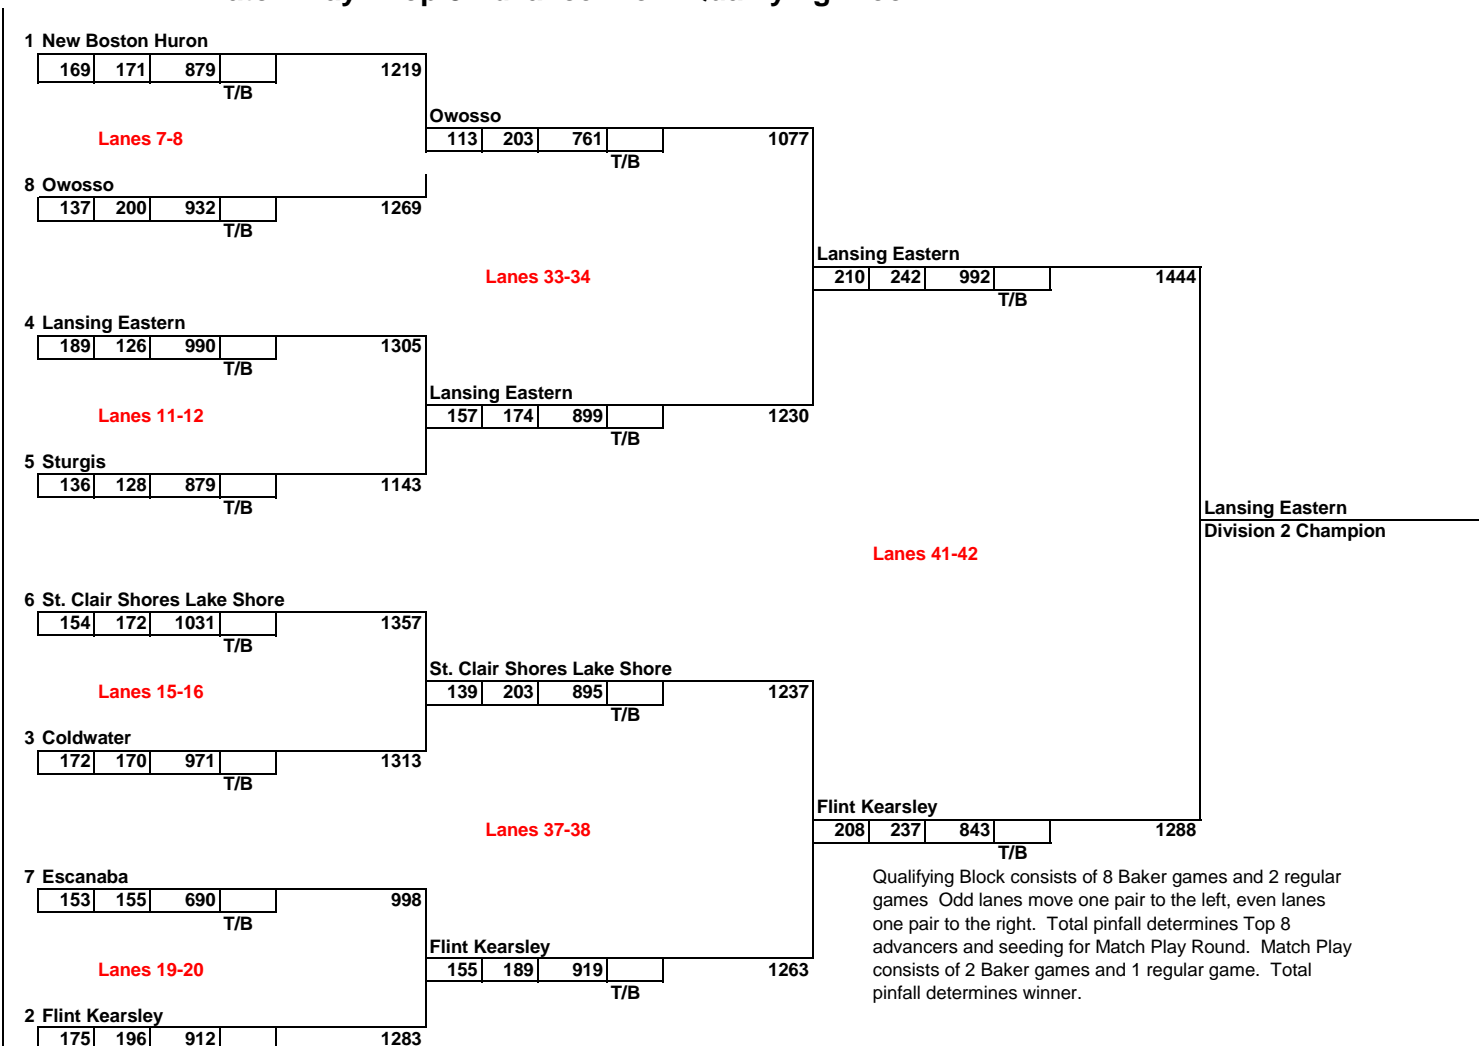

TEAM FINALS - DIVISION 2 BOYS
Super Bowl - Canton, Michigan
March 4, 2016

Match Play - Top 8 Advance From Qualifying Block

Starting Lanes	Qualifying Round
17	Ada Forest Hills Eastern
8	Bay City John Glenn
14	Coldwater
16	Escanaba
15	Flint Kearsley
20	Iron Mountain
19	Lansing Eastern
13	Lowell
6	Marshall
10	New Boston Huron
7	Owosso
21	Royal Oak
5	Sparta
11	St Clair Shores Lake Shore
18	Sturgis
12	Taylor Kennedy
22	Tecumseh
9	Warren Fitzgerald

**CHAMPIONSHIP
Team Match Play**

Year:	2016
Division:	D2 Boys

TEAM: LANSING EASTERN

Baker Games	Score
Game #1	210
Game #2	242

Regular Game Bowler Name	Score
Juan Medellin	212
Justin Genson	182
Dennis Crump	246
Kyle Lewis	150
Victor Riojas	202
Darwin Collins	

BAKER TOTAL **452** + REGULAR GAME TOTAL **992** = TOTAL PINFALL **1444**

Coach Signature

TEAM: FLINT KEARSLEY

Baker Games	Score
Game #1	208
Game #2	237

Regular Game Bowler Name	Score
Phil Hawes	190
Zach Timm	158
Brandon Wheeler	184
Brice McKerchive	157
Chad Stephen	154
Dylen Phelps	
Chase Gebhart	
Chris Dye	