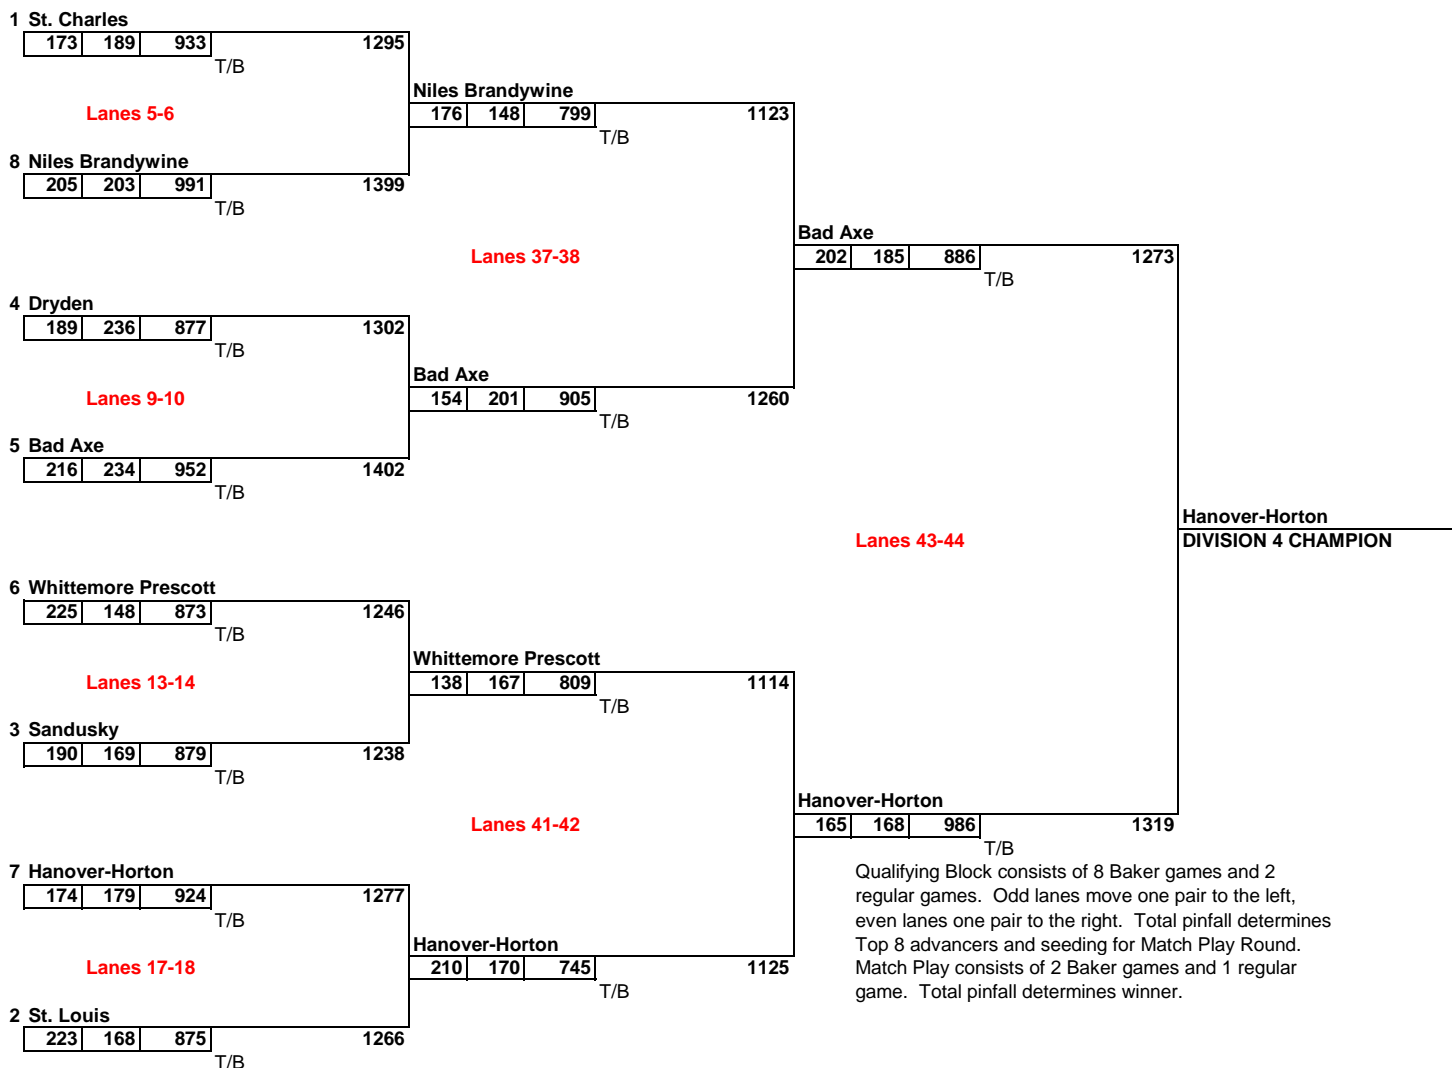

**TEAM FINALS - DIVISION 4 BOYS**  
**Royal Scot - Grand Ledge, Michigan**  
**March 6, 2015**

**QUALIFYING BLOCK**

**STARTING LANE ASSIGNMENT**

- 14 **Bad Axe**
- 13 **Dryden**
- 17 **East Jackson**
- 5 **Hanover Horton**
- 15 **Mason County Central**
- 7 **Memphis**
- 16 **Morley Stanwood**
- 10 **Niles Brandywine**
- 12 **Pewamo Westphalia**
- 4 **Ravenna**
- 3 **Rogers City**
- 8 **Sandusky**
- 6 **St. Charles**
- 18 **St. Louis**
- 9 **Traverse City Christian**
- 11 **Vandercook Lake**
- 19 **Waterford Our Lady of the Lakes**
- 20 **Whittemore Prescott**

**MATCH PLAY - TOP 8 ADVANCE FROM QUALIFYING BLOCK**

Qualifying Block consists of 8 Baker games and 2 regular games. Odd lanes move one pair to the left, even lanes one pair to the right. Total pinfall determines Top 8 advancers and seeding for Match Play Round. Match Play consists of 2 Baker games and 1 regular game. Total pinfall determines winner.

CHAMPIONSHIP  
Team Match Play

Year:	2015
Division:	D4 Boys

TEAM: **BAD AXE**

Baker Games	Score
Game #1	202
Game #2	185

Regular Game Bowler Name	Score
Jeryl Reed	181
Jason Osantowski	160
Nick Kociba	185
David Errer	184
Ethan Sobczak	176
Steven Schipinski	
Vince Salcido	