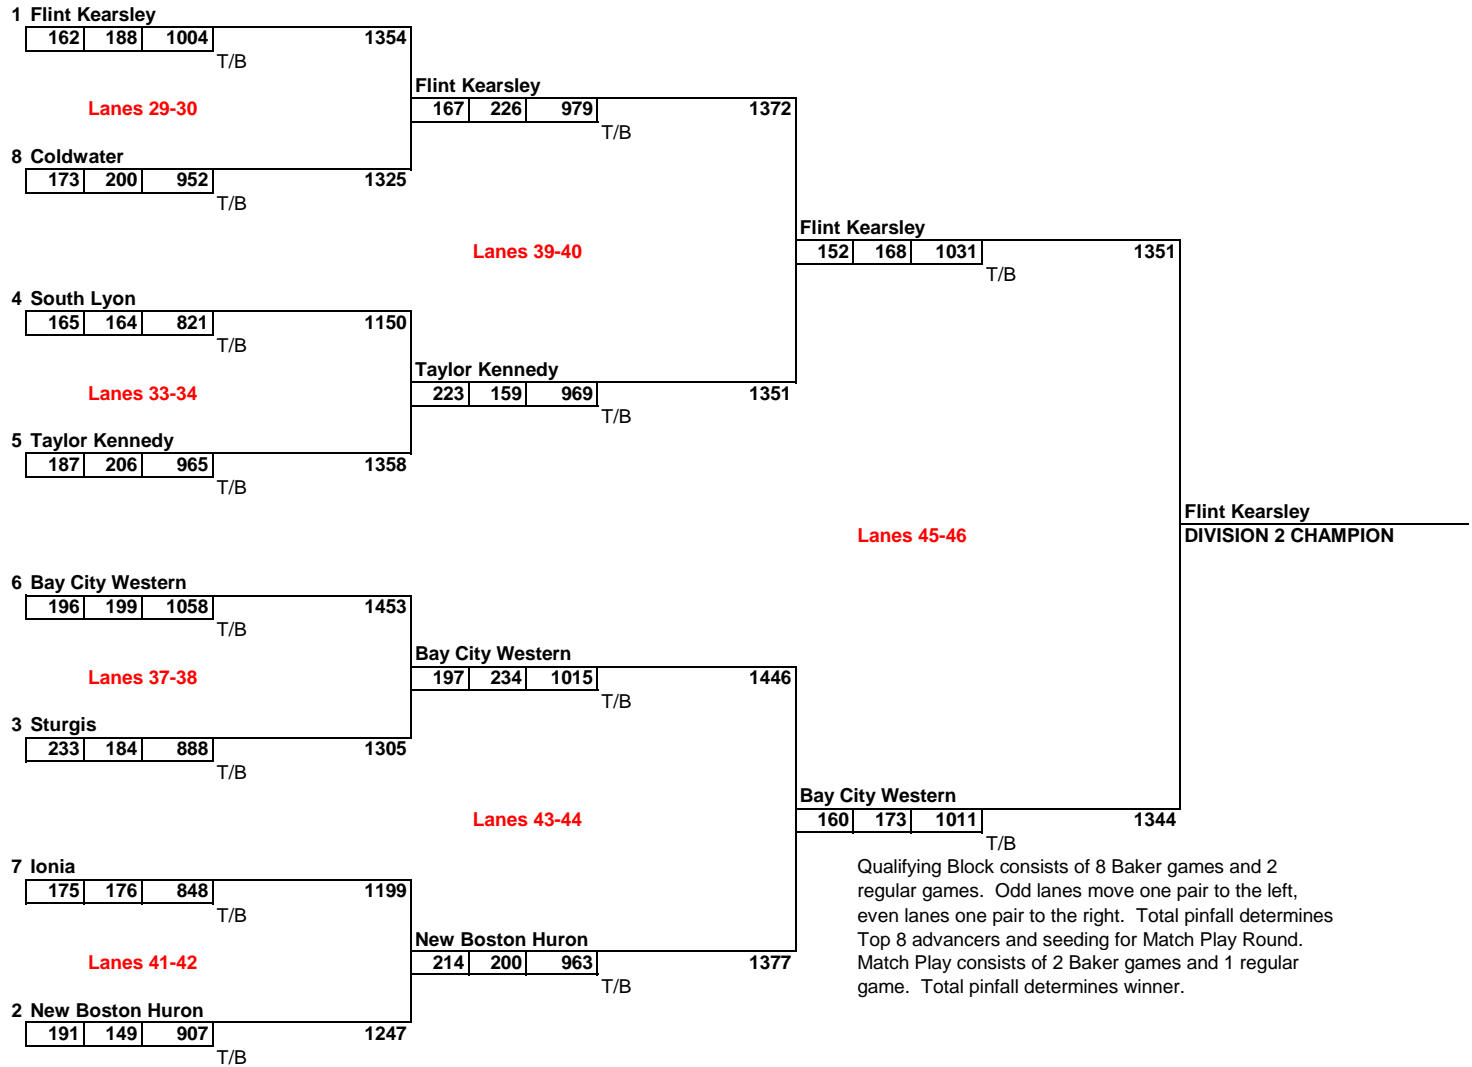

TEAM FINALS - DIVISION 2 BOYS
Century Lanes - Waterford Michigan
March 6, 2015

QUALIFYING BLOCK

STARTING LANE ASSIGNMENT

- 38 Bay City Central
- 32 Bay City Western
- 46 Carleton Airport
- 35 Cedar Springs
- 30 Coldwater
- 31 Flint Kearsley
- 43 Ionia
- 44 Iron Mountain Kingsford
- 41 Lowell
- 40 New Boston Huron
- 42 Niles
- 33 Ortonville Brandon
- 37 Owosso
- 45 South Lyon
- 39 St. Clair Shores Lake Shore
- 36 Sturgis
- 34 Taylor Kennedy
- 29 Wyoming

MATCH PLAY - TOP 8 ADVANCE FROM QUALIFYING BLOCK

CHAMPIONSHIP
Team Match Play

Year:	2015
Division:	D2 Boys

TEAM: **FLINT KEARSLEY**

Baker Games	Score
Game #1	152
Game #2	168

Regular Game Bowler Name	Score
Lucas Schofield	185
Brandon Richard	192
Ben Roof (split)	200
K Cobrian (split)	
Anthony Kelly	226
Chad Stephen (split)	228
Phillip Hawes (split)	

BAKER TOTAL **320** + REGULAR GAME TOTAL **1031** = TOTAL PINFALL **1351**

Coach Signature

TEAM: **BAY CITY WESTERN**

Baker Games	Score
Game #1	160
Game #2	173

Regular Game Bowler Name	Score
Sam Isrel	214
Johah Keifer	164
George Berg	203
Ryan Blanchard	214
Dylan Brown	216
Cole Fader	