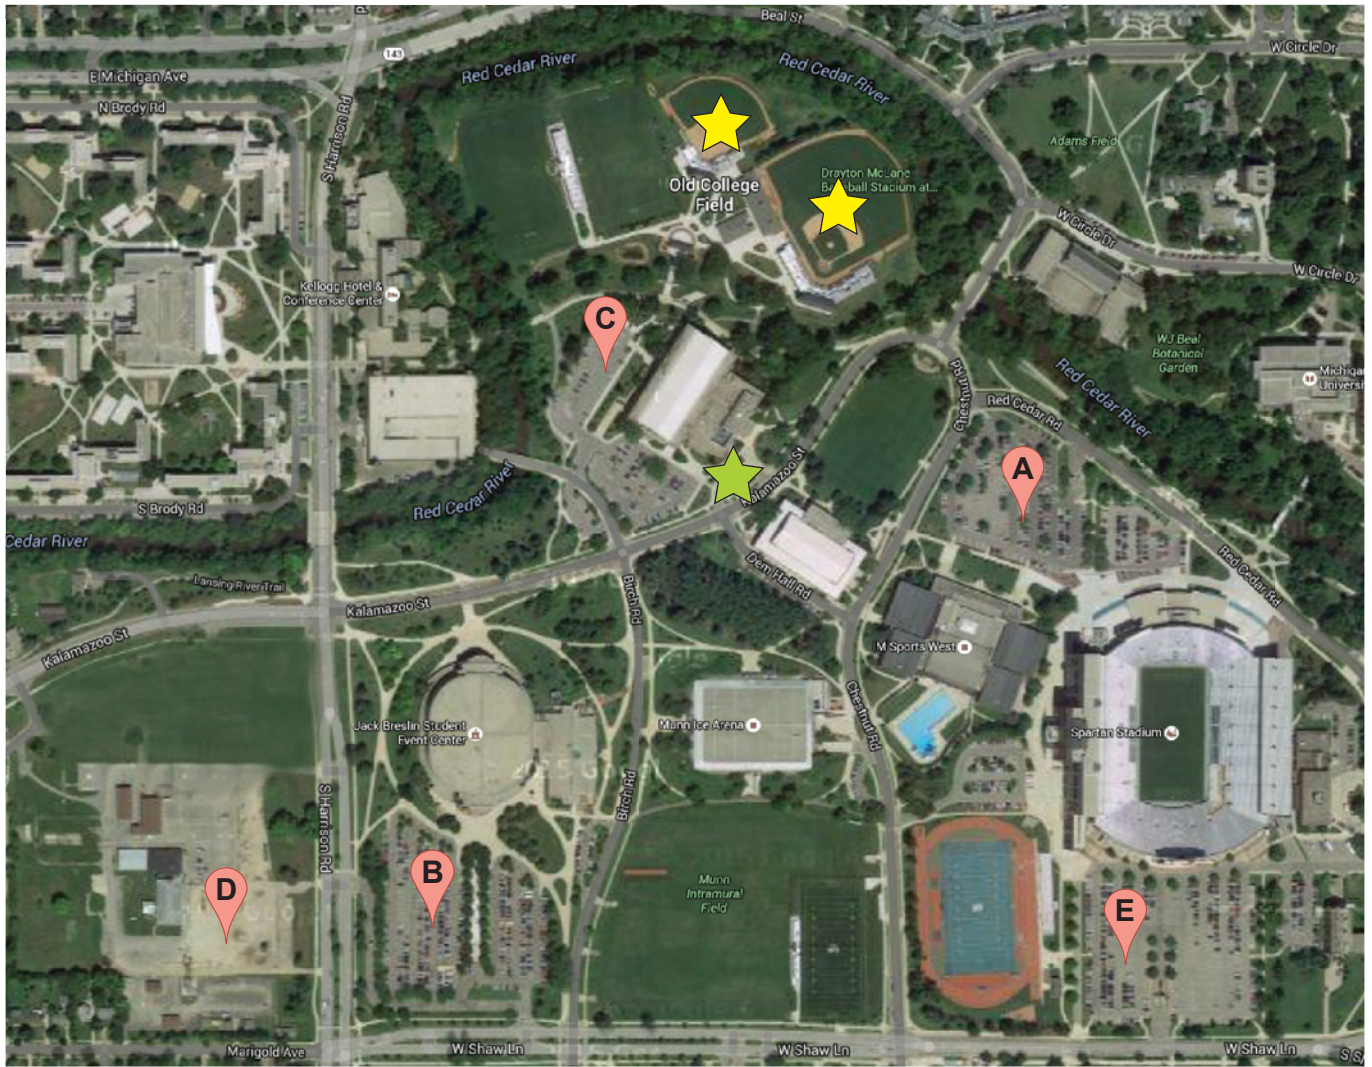

MHSAA BASEBALL AND SOFTBALL SEMIFINALS AND FINALS PARKING

- A** Lot 62W & 62E
North Stadium
Thu. & Fri. \$.80/half hour
Sat. \$5 event parking
- B** Lot 63W & 63E
South Breslin Lot
Thu. & Fri. \$.80/half hour
Sat. \$5 event parking
- C** Lot 67 – **Jenison Lot**
Pass lot - only for staff & volunteers
Sat. \$5 limited event parking
- D** **Parking Structure**
– off **Harrison**
Thu.–Sat. \$5 event parking
- E** **Lot 79 – South Stadium**
(Only accessible from Shaw Ln.)
Thu. & Fri. \$.80/half hour
Sat. \$5 event parking
- ★** **McLane/Secchia Stadium**
- ★** **Team Drop Off**