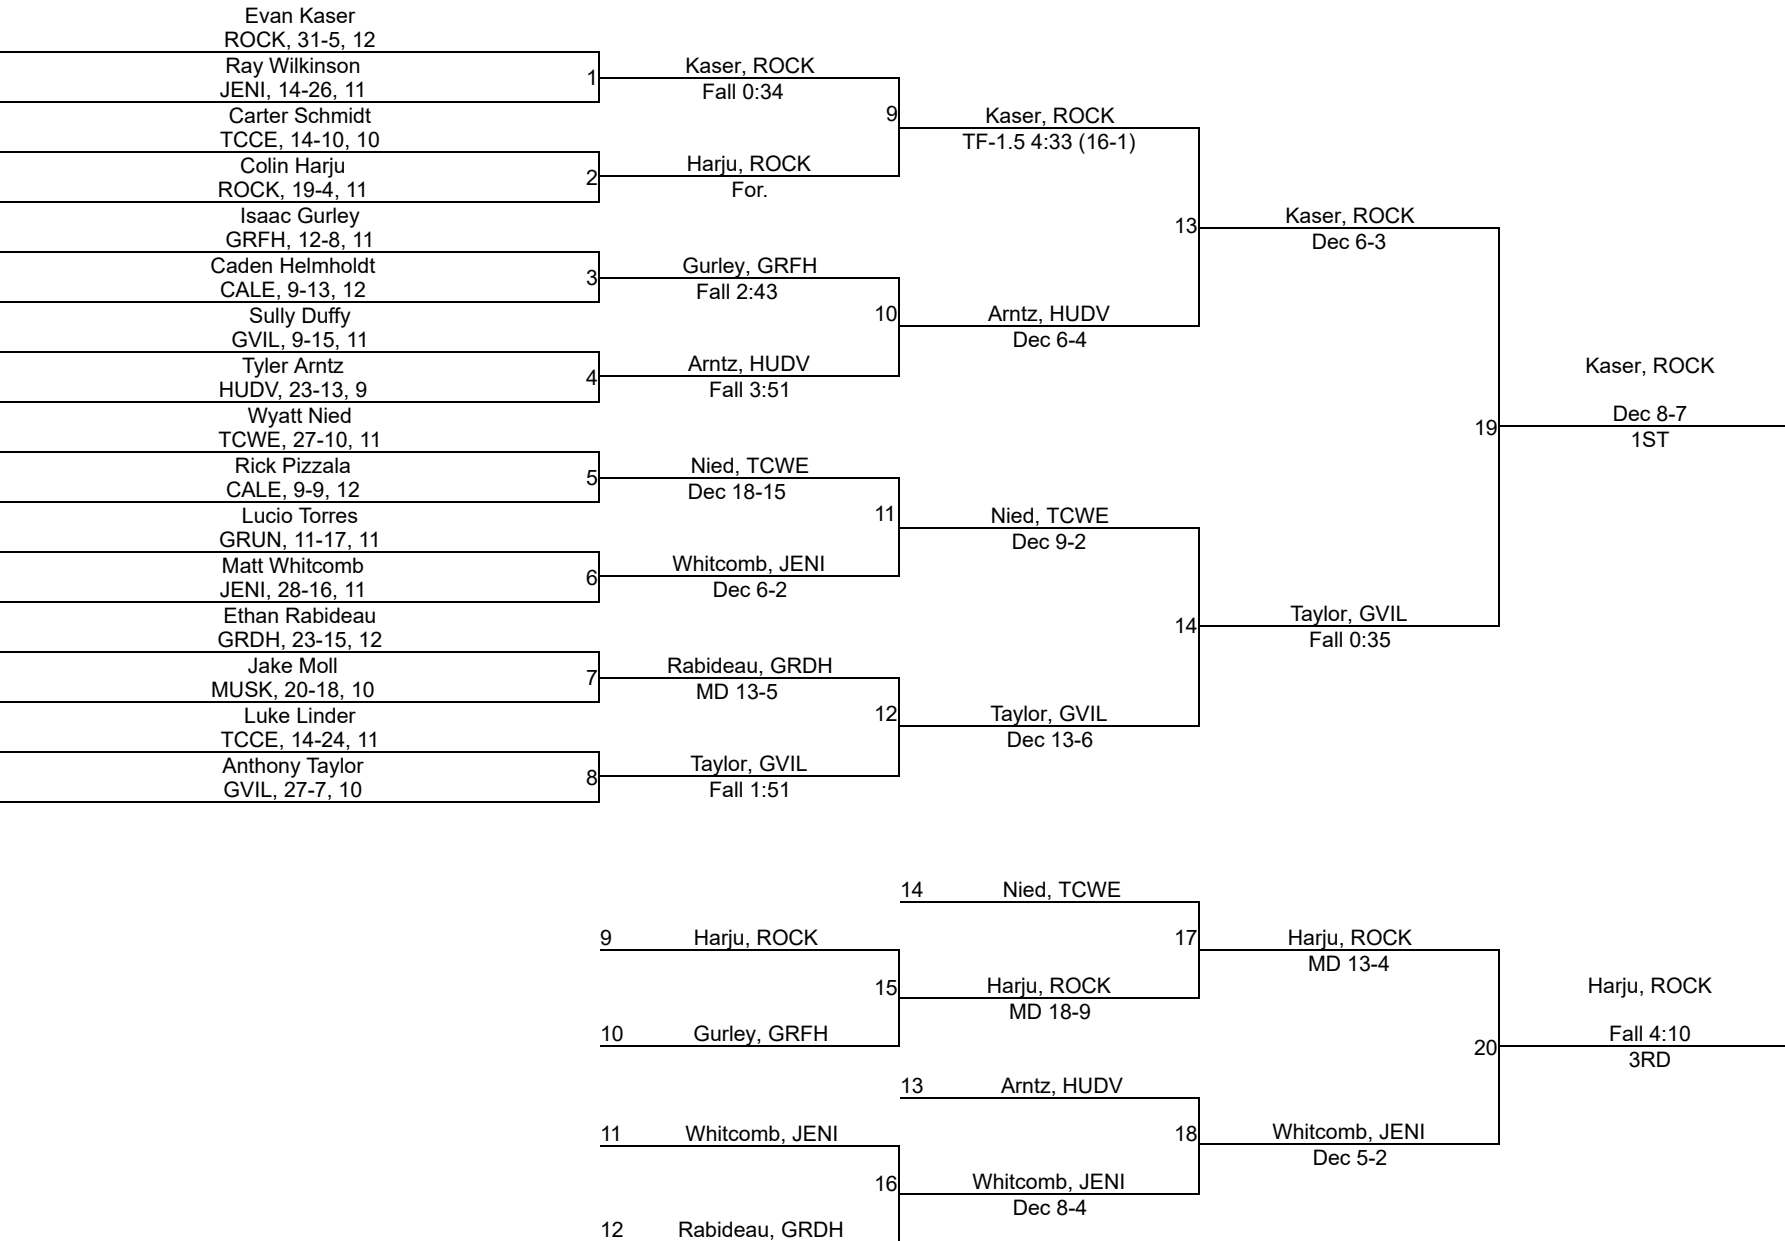

MHSAA District 3-1

119

MHSAA District 3-1

125

MHSAA District 3-1

130

MHSAA District 3-1

135

MHSAA District 3-1

140

Wachter, ROCK
Fall 3:16
1ST

De La Cruz, EKEN
SV-1 5-3
3RD

MHSAA District 3-1

160

MHSAA District 3-1

171