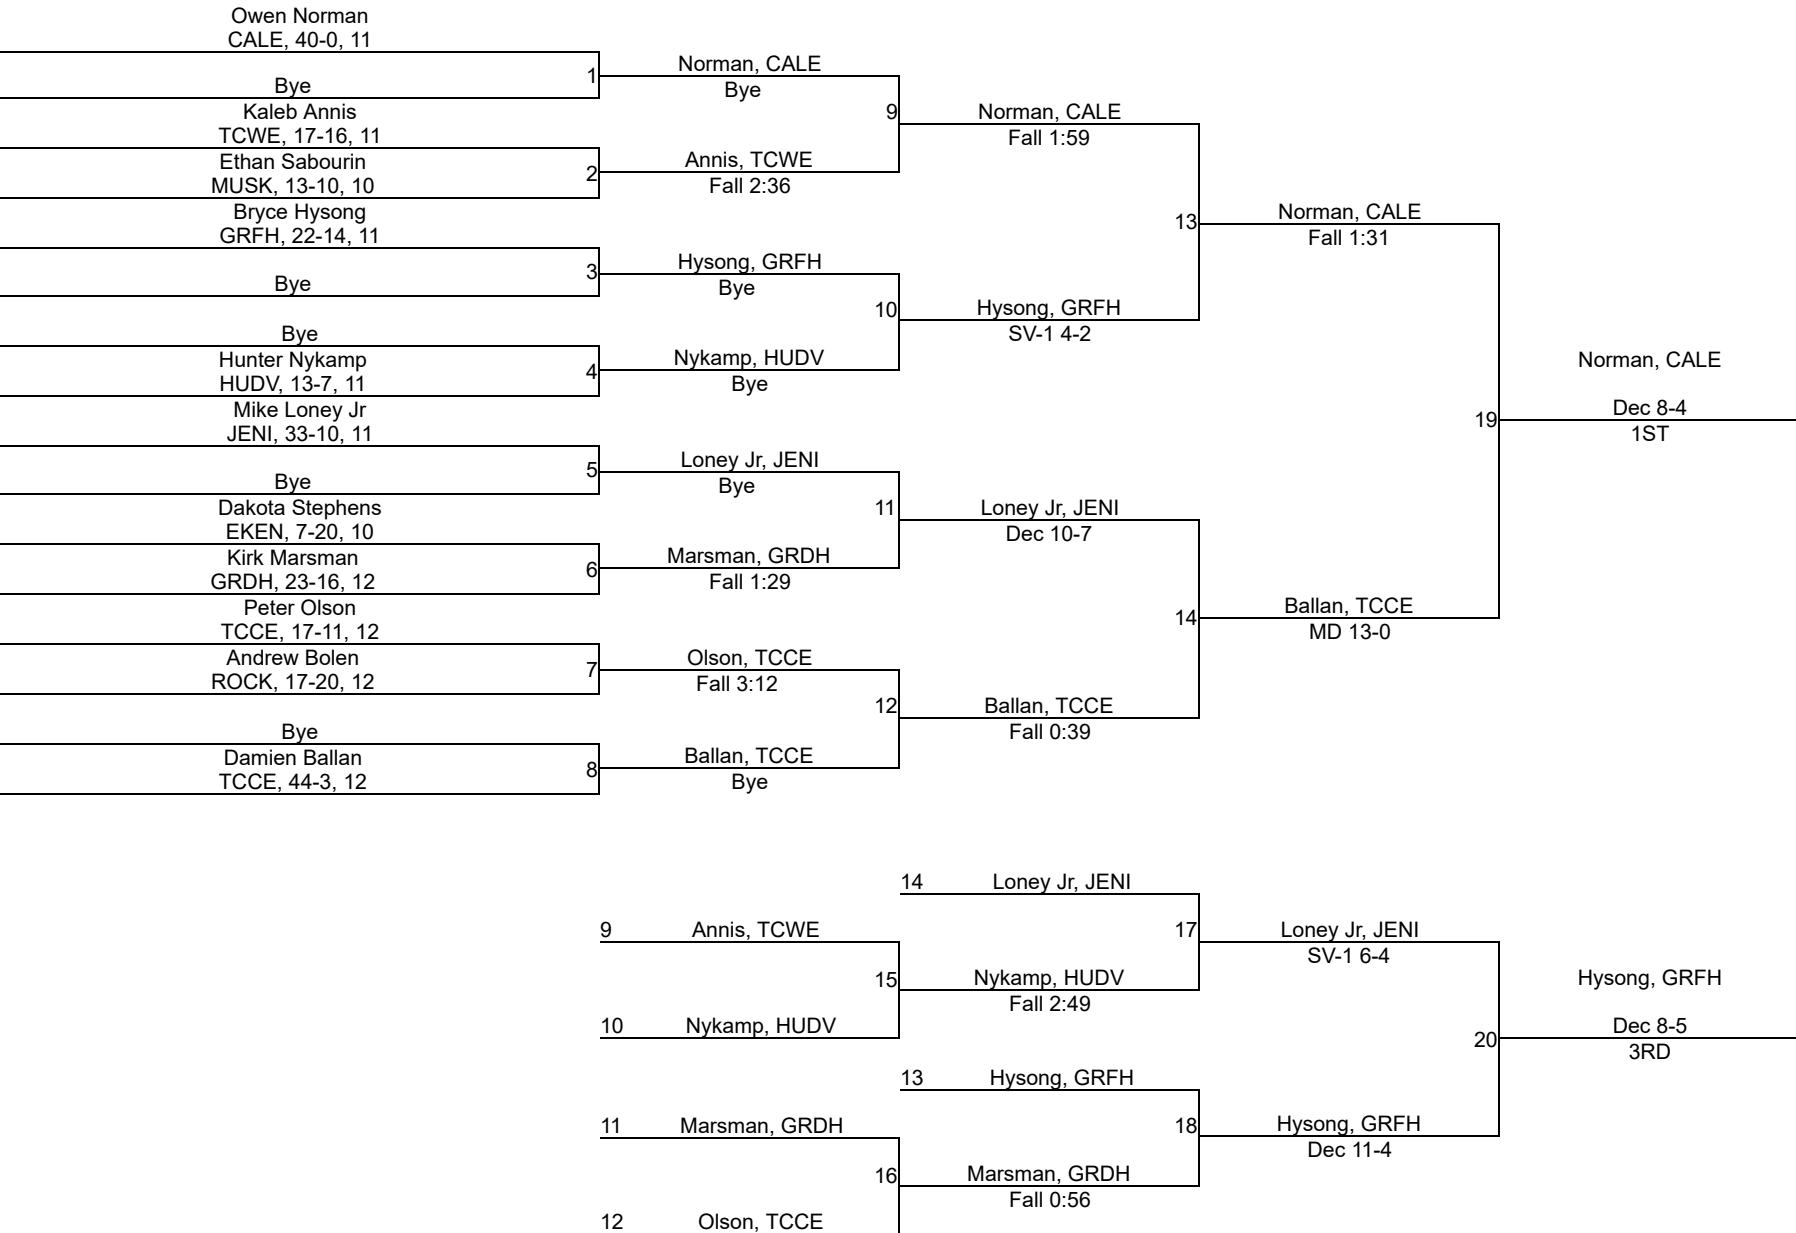

MHSAA District 3-1

119

MHSAA District 3-1

125

MHSAA District 3-1

130

MHSAA District 3-1

135

MHSAA District 3-1

140

Wachter, ROCK
Fall 3:16
1ST

De La Cruz, EKEN
SV-1 5-3
3RD

MHSAA District 3-1

160

MHSAA District 3-1

171