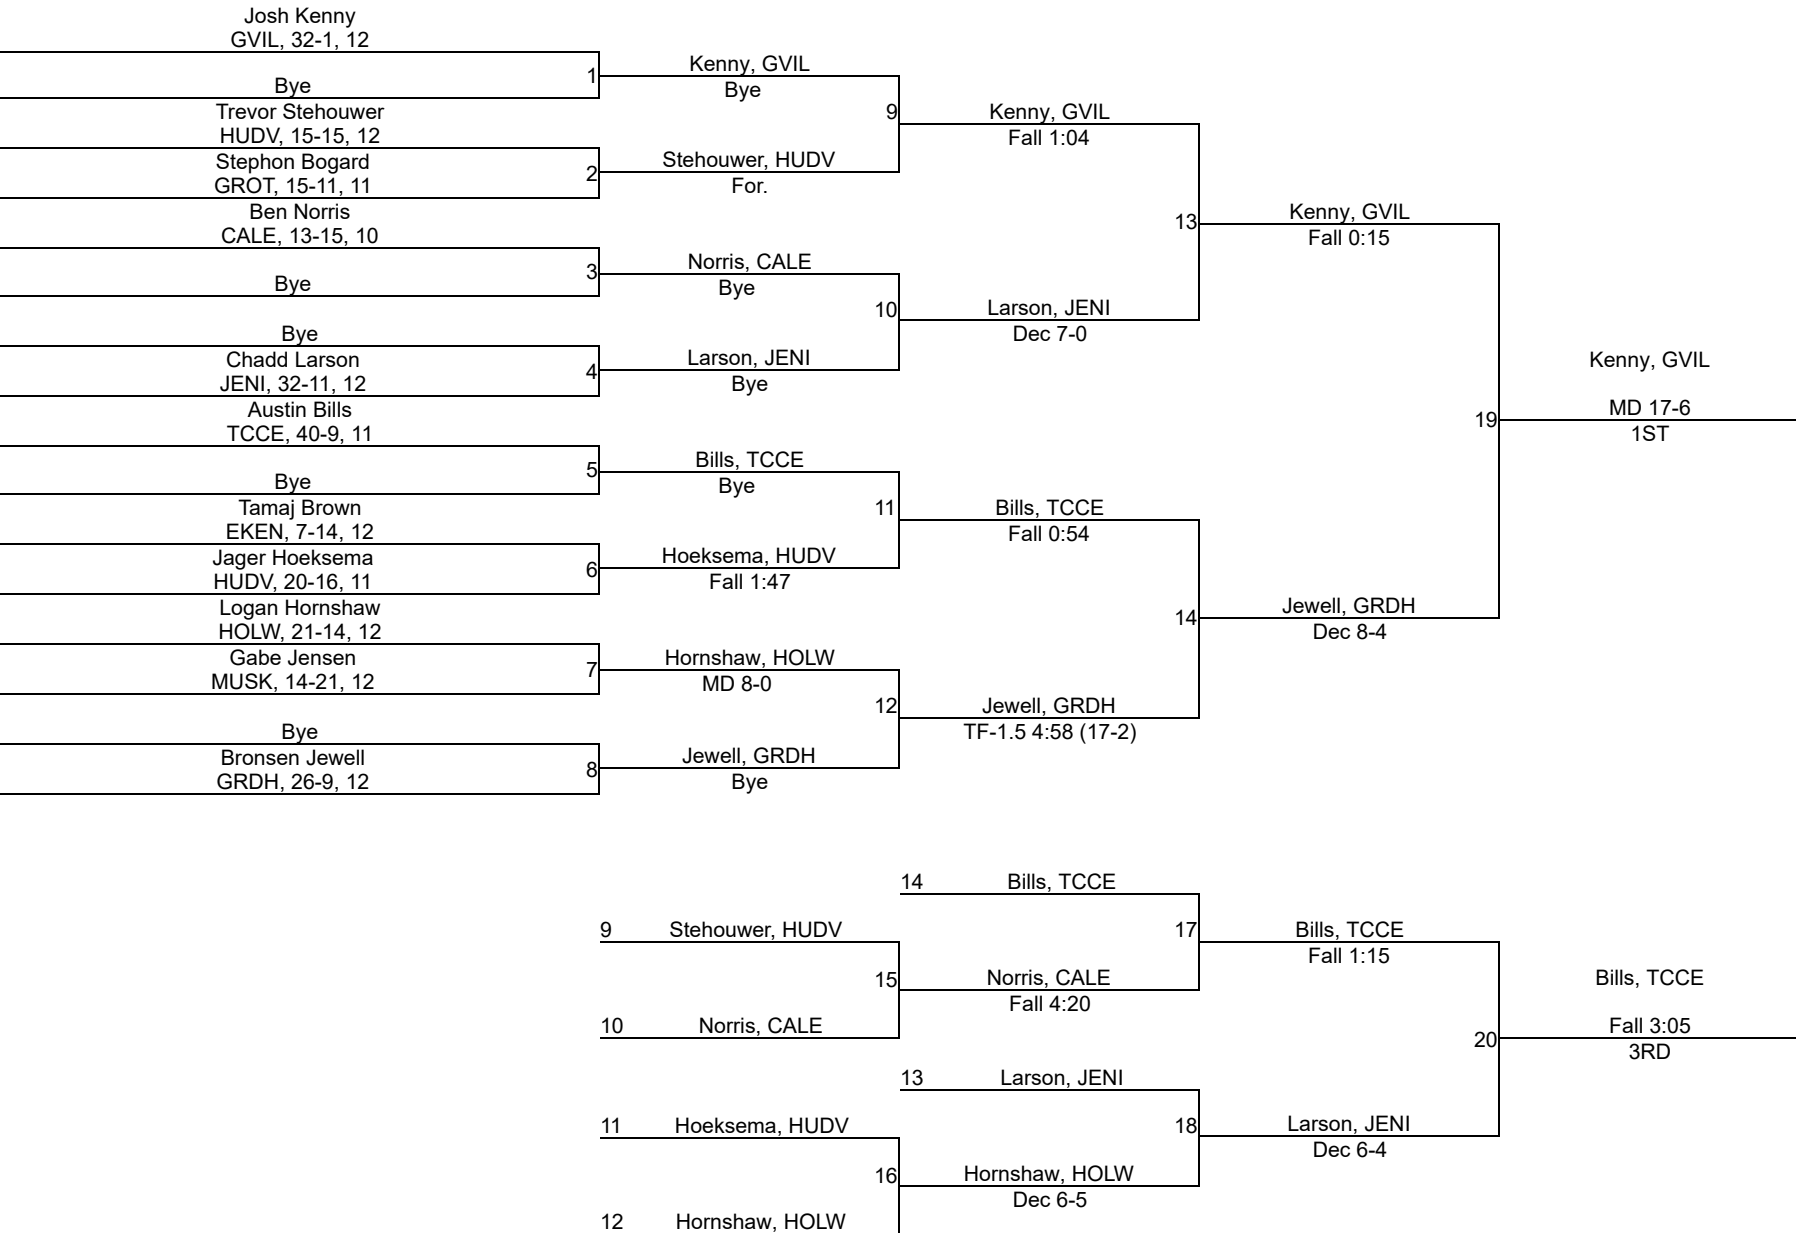

MHSAA District 3-1

140

Wachter, ROCK
Fall 3:16
1ST

De La Cruz, EKEN
SV-1 5-3
3RD

MHSAA District 3-1

160

MHSAA District 3-1

171