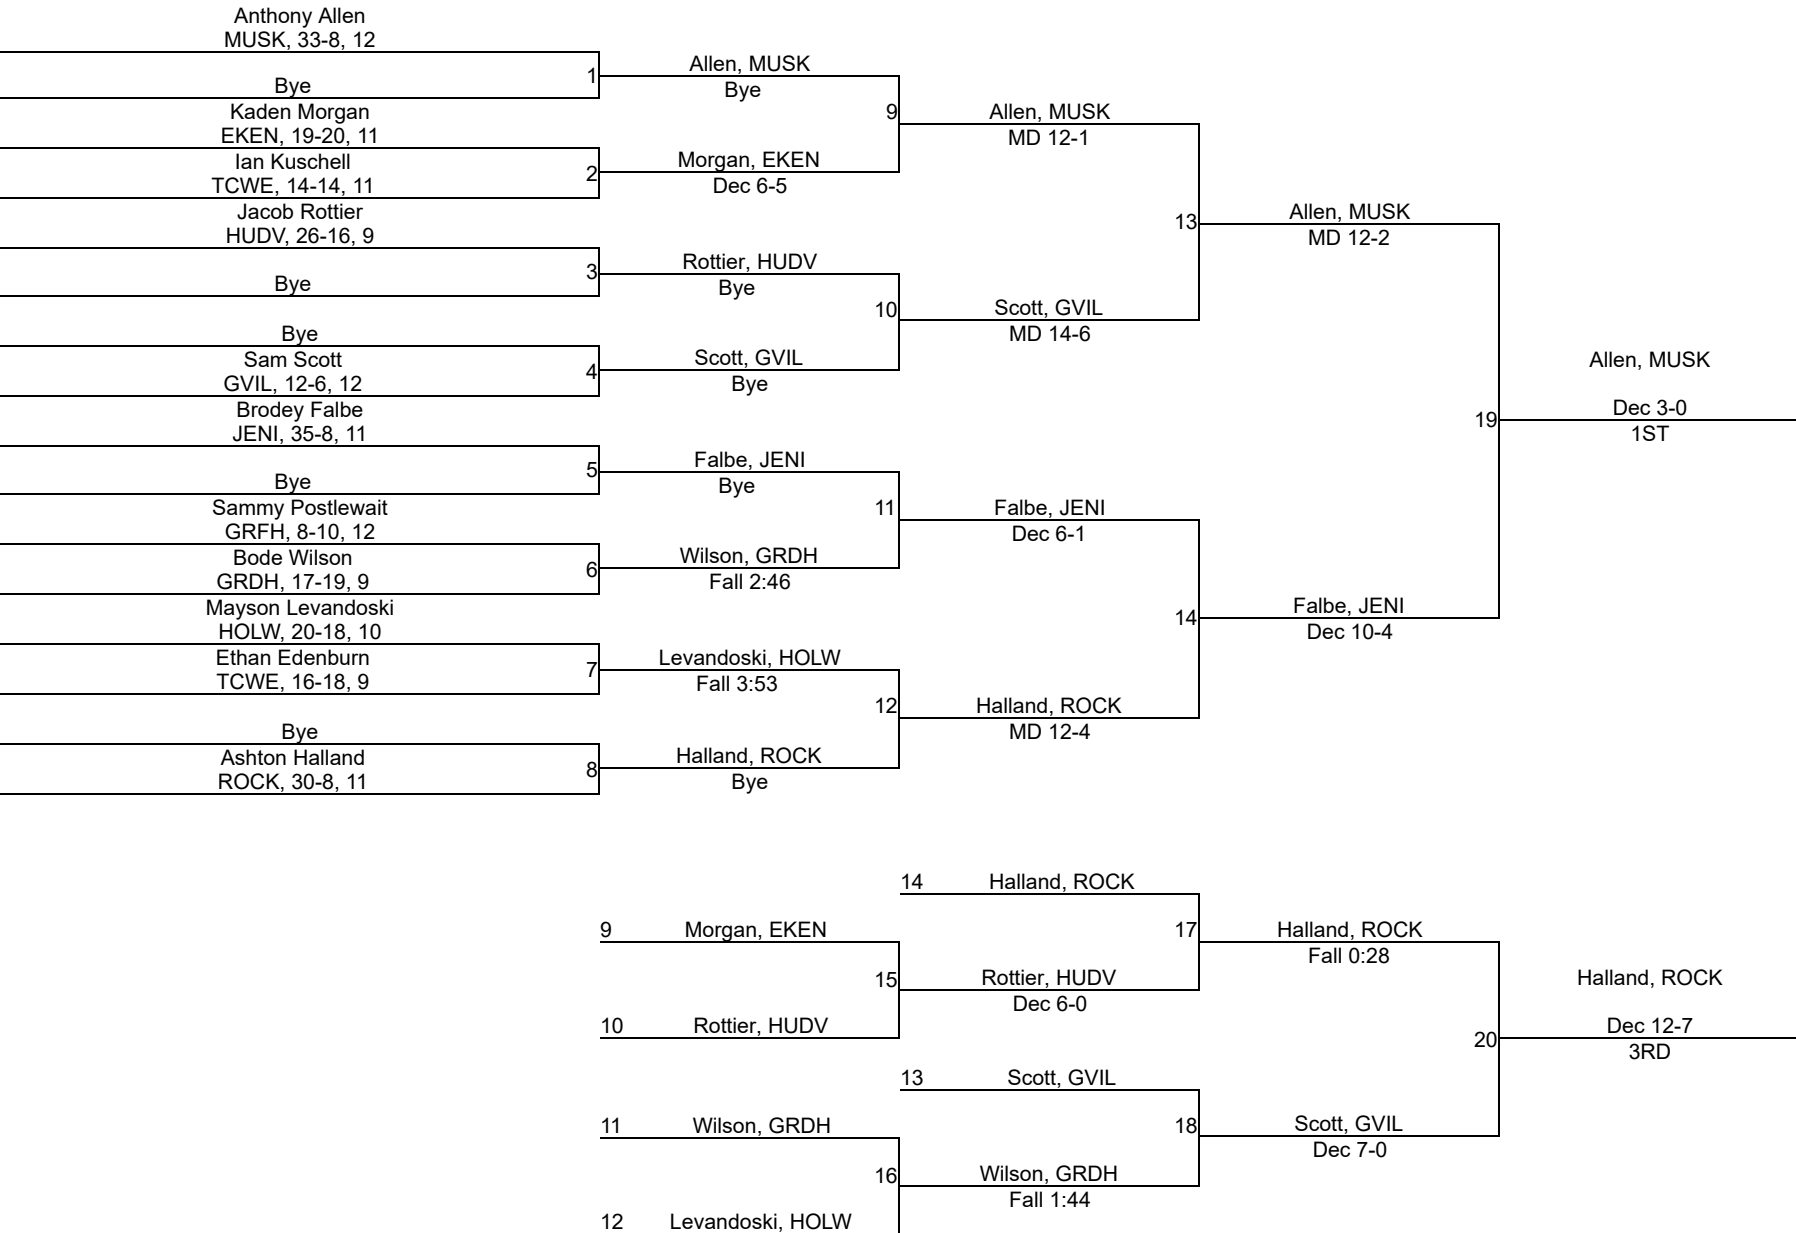

MHSAA District 3-1

119

MHSAA District 3-1

125

MHSAA District 3-1

130

MHSAA District 3-1

135

MHSAA District 3-1

140

Wachter, ROCK
Fall 3:16
1ST

De La Cruz, EKEN
SV-1 5-3
3RD

MHSAA District 3-1

160

MHSAA District 3-1

171