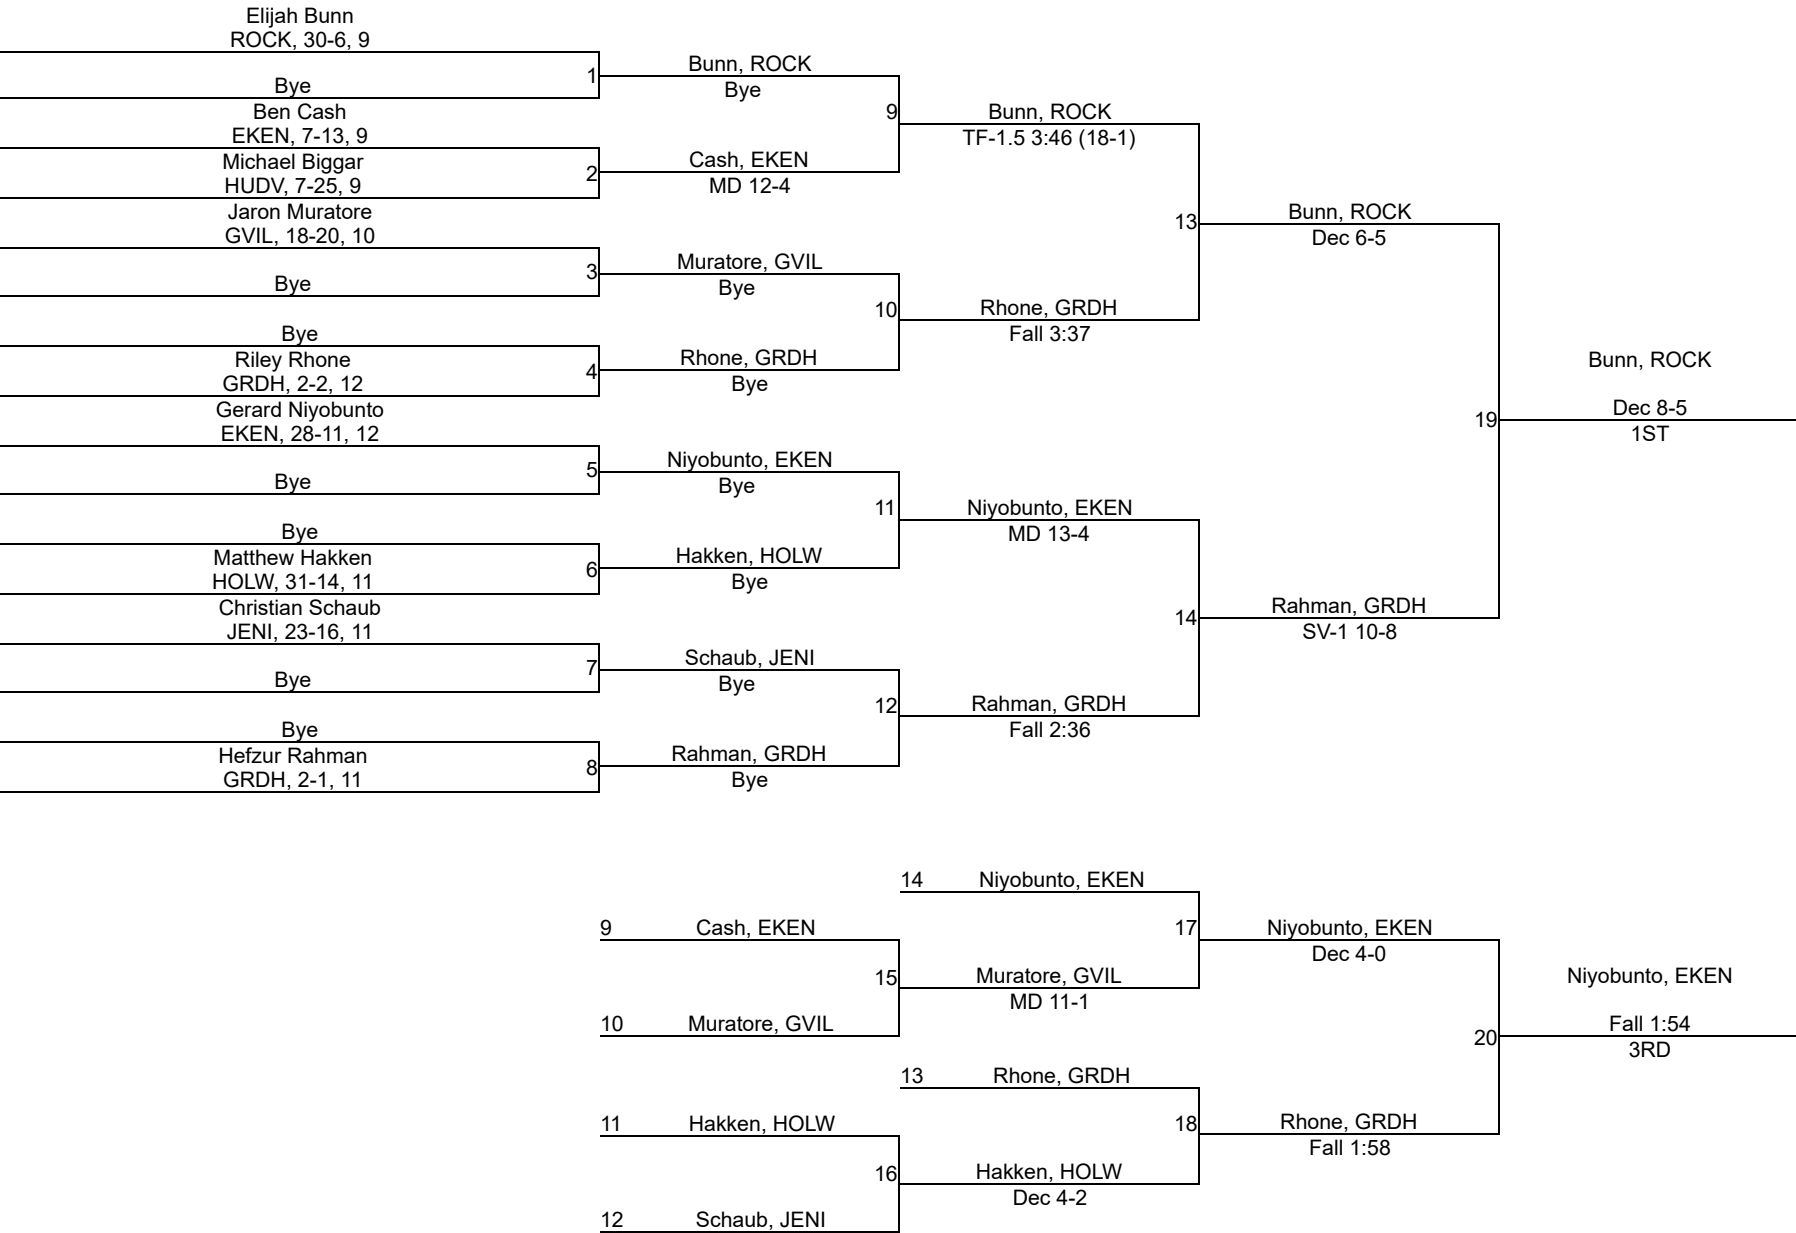

MHSAA District 3-1

215

MHSAA District 3-1

285

MHSAA District 3-1

103

MHSAA District 3-1

112

MHSAA District 3-1

119

MHSAA District 3-1

125

MHSAA District 3-1

130

MHSAA District 3-1

135

MHSAA District 3-1

140

Wachter, ROCK
Fall 3:16
1ST

De La Cruz, EKEN
SV-1 5-3
3RD

MHSAA District 3-1

160

MHSAA District 3-1

171