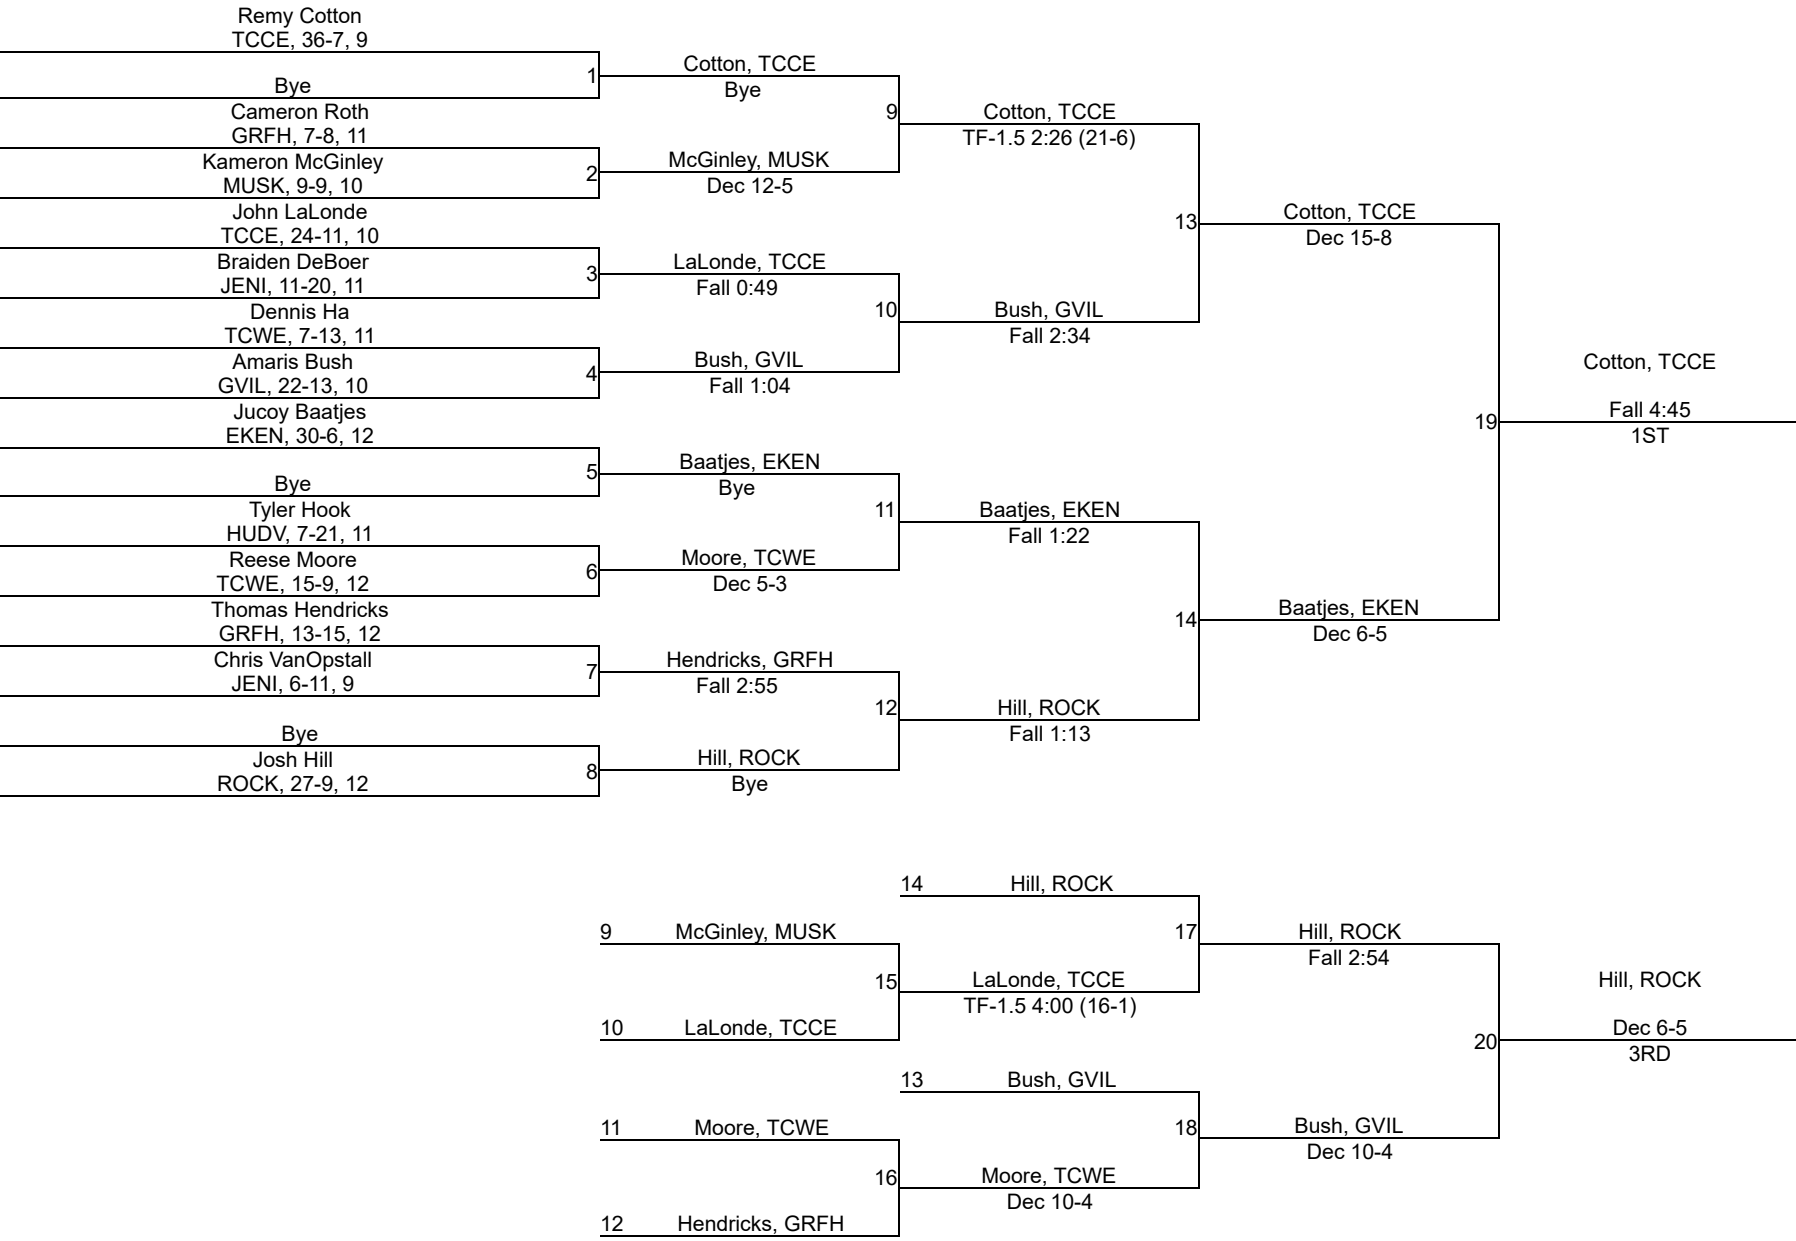

MHSAA District 3-1

140

Wachter, ROCK
Fall 3:16
1ST

De La Cruz, EKEN
SV-1 5-3
3RD

MHSAA District 3-1

160

MHSAA District 3-1

171