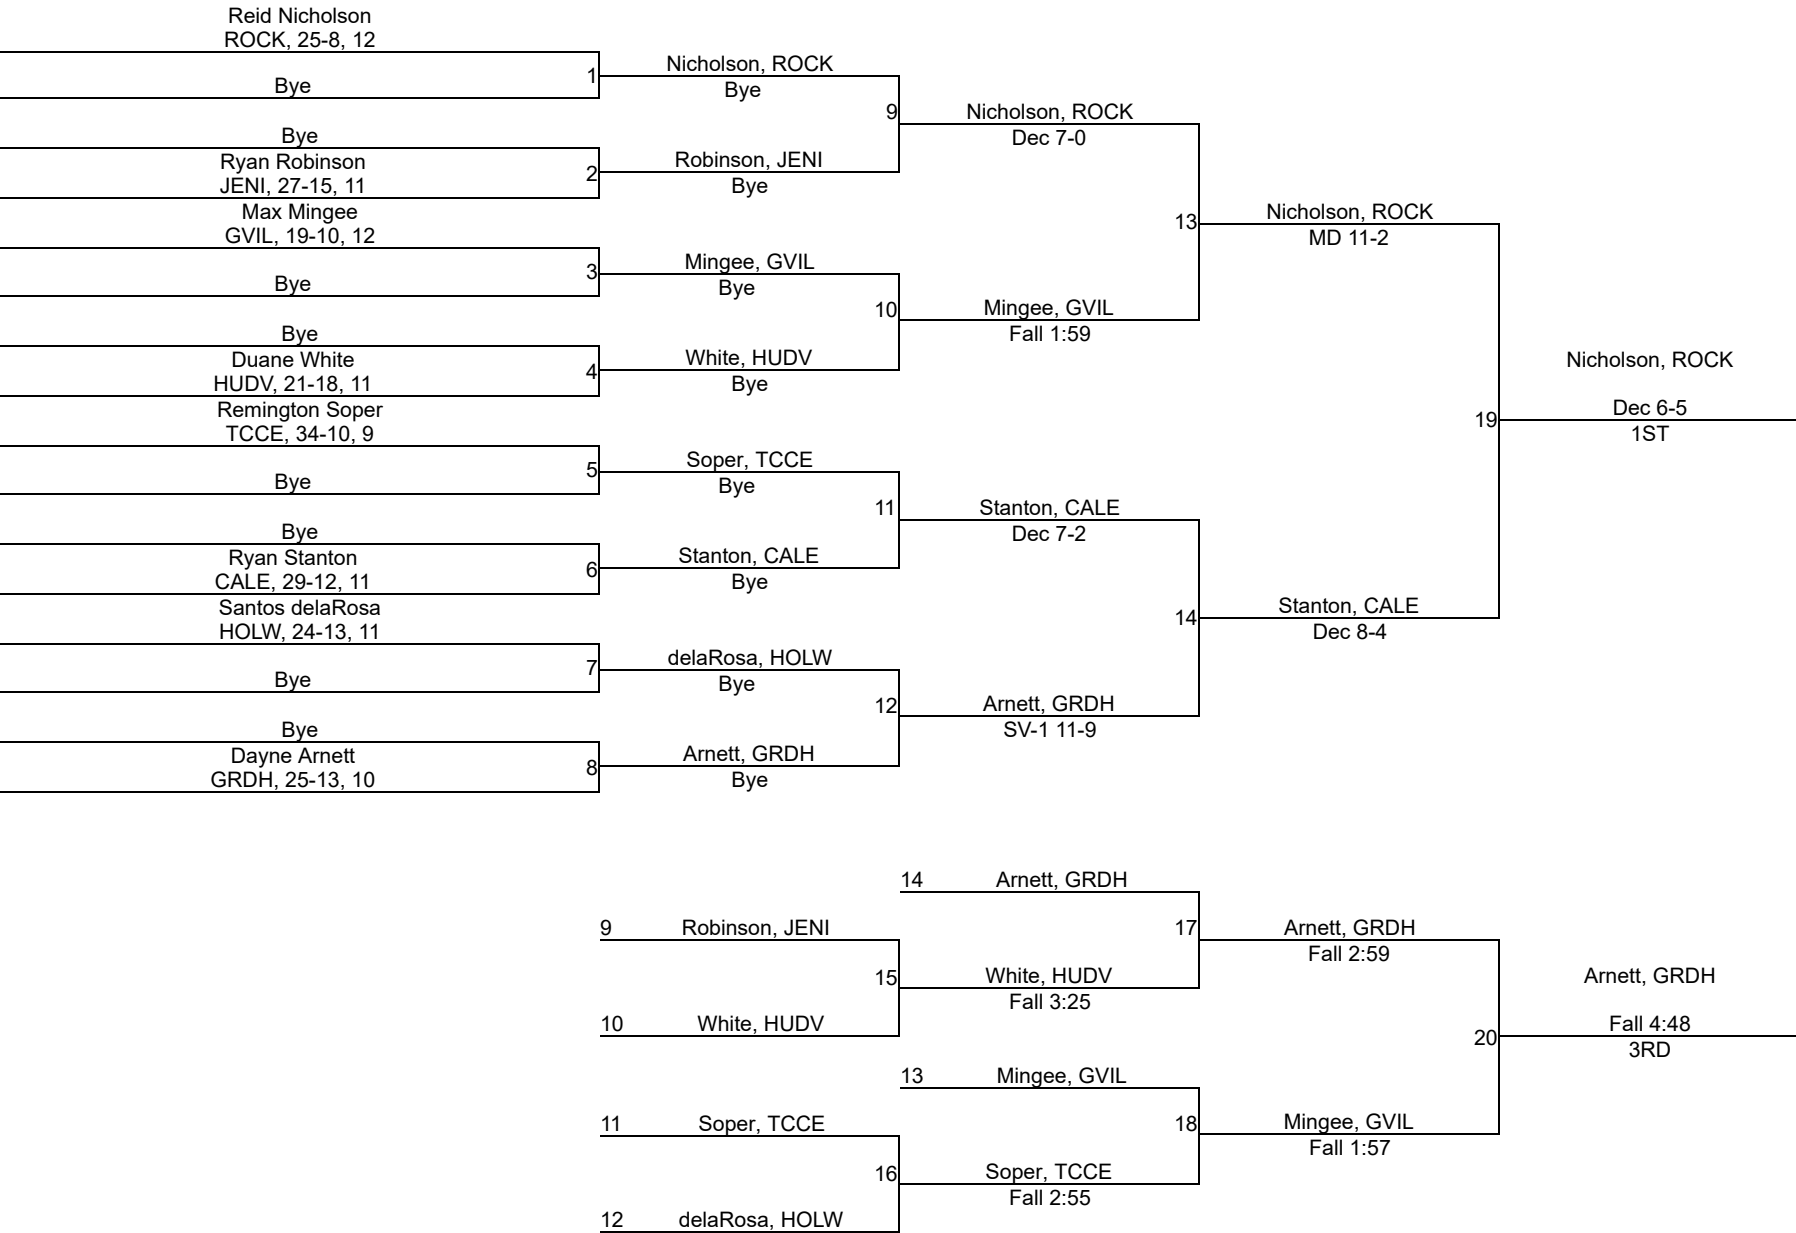

MHSAA District 3-1

215

MHSAA District 3-1

285

MHSAA District 3-1

103

MHSAA District 3-1

112

MHSAA District 3-1

119

MHSAA District 3-1

125

MHSAA District 3-1

130

MHSAA District 3-1

135

MHSAA District 3-1

140

Wachter, ROCK
Fall 3:16
1ST

De La Cruz, EKEN
SV-1 5-3
3RD

MHSAA District 3-1

160

MHSAA District 3-1

171