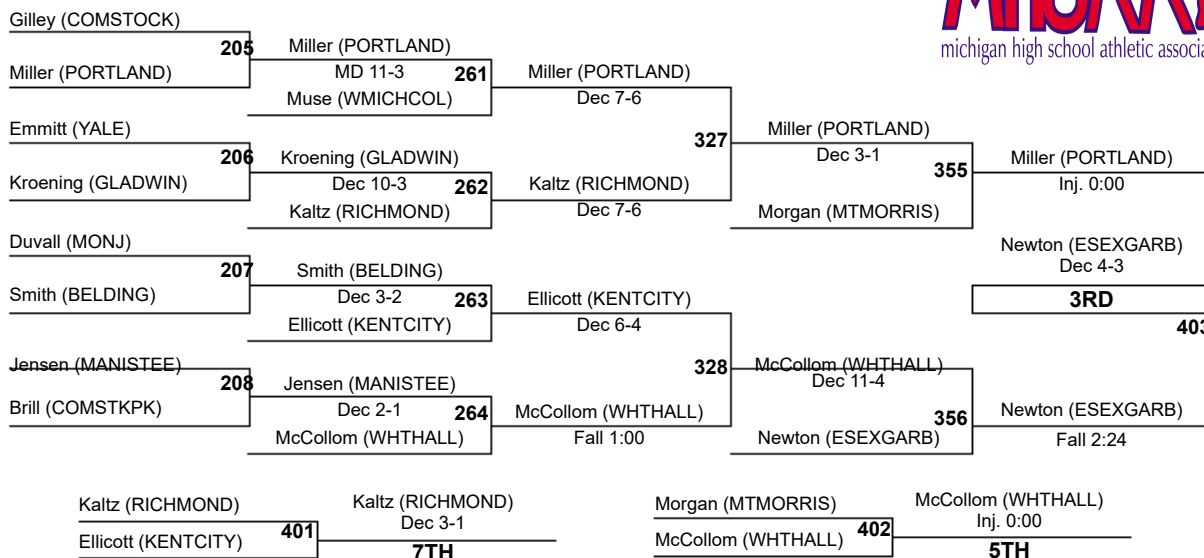

MHSAA Championships

D3-152

(1) Zachary Bellaire (DUNDEE) Sr (42-8)	65	Bellaire (DUNDEE)	Dec 5-0	145	Bellaire (DUNDEE)	297	Bellaire (DUNDEE)	Dec 7-4	
(2) Max Sandzik (CLAWSON) Sr (13-7)									
(3) James Montney (GRANT) Sr (48-7)	66	Morris (OGEMAW)	Dec 5-1	146	Sharp (CHIPHILS)	298	Daniels (CARO)	Fall 3:45	
(4) Garrett Morris (OGEMAW) Sr (39-8)									
(5) Eric Barr (RICHMOND) Jr (19-8)	67	Barr (RICHMOND)	Dec 3-1	147	Hall (BYRON)	298	Daniels (CARO)	Dec 12-6	
(6) Justin VanBlaricum (ALMA) So (41-17)									
(7) Jaycob Sharp (CHIPHILS) Sr (13-5)	68	Sharp (CHIPHILS)	Dec 2-1	148	Daniels (CARO)	298	Daniels (CARO)	Dec 12-6	
(8) Kalub Bonter (GRANT) Sr (33-13)									
(9) Lane Allen (LOLKWOOD) Sr (48-3)	69	Allen (LOLKWOOD)	Dec 6-3	147	Hall (BYRON)	298	Daniels (CARO)	Dec 12-6	
(10) Victor Edick (GLADWIN) Jr (46-10)									
(11) Jerry Hall (BYRON) Jr (36-8)	70	Hall (BYRON)	Dec 8-1	148	Daniels (CARO)	298	Daniels (CARO)	Dec 12-6	
(12) Isaac Cabrera (SSWANVAL) Sr (23-6)									
(13) DJ Daniels (CARO) Jr (58-2)	71	Daniels (CARO)	Fall 0:37	148	Daniels (CARO)	298	Daniels (CARO)	Dec 12-6	
(14) Tommy Shawl (MUSKORCH) Jr (28-18)									
(15) Trenton Naragon (BIRCHRUN) Jr (48-8)	72	Naragon (BIRCHRUN)	Dec 12-6	148	Daniels (CARO)	298	Daniels (CARO)	Dec 12-6	
(16) Chandler Locke (QUINCY) So (34-9)									

Sandzik (CLAWSON)	201	Montney (GRANT)	Dec 5-2	257	Montney (GRANT)	Dec 3-0	325	Allen (LOLKWOOD)	353	Allen (LOLKWOOD)	399		
Montney (GRANT)		Naragon (BIRCHRUN)								Sharp (CHIPHILS)			Allen (LOLKWOOD)
VanBlaricum (ALMA)	202	VanBlaricum (ALMA)	Fall 4:24	258	Allen (LOLKWOOD)	Dec 7-4	326	Allen (LOLKWOOD)	354	Allen (LOLKWOOD)	399		
Bonter (GRANT)		Allen (LOLKWOOD)								Hall (BYRON)			Hall (BYRON)
Edick (GLADWIN)	203	Edick (GLADWIN)	MD 16-8	259	Barr (RICHMOND)	Dec 9-5	326	Morris (OGEMAW)	354	Allen (LOLKWOOD)	399		
Cabrera (SSWANVAL)		Barr (RICHMOND)								Dec 1-0			Dec 10-5
Shawl (MUSKORCH)	204	Shawl (MUSKORCH)	MD 10-1	260	Morris (OGEMAW)	Fall 4:05	326	Morris (OGEMAW)	354	3RD	399		
Locke (QUINCY)		Morris (OGEMAW)								Hall (BYRON)			Dec 4-2

Montney (GRANT)	397	Montney (GRANT)	UTB 3-2	7TH
Barr (RICHMOND)				
Sharp (CHIPHILS)	398	Morris (OGEMAW)	Inj. 0:00	5TH
Morris (OGEMAW)				

MHSAA Championships

D3-160