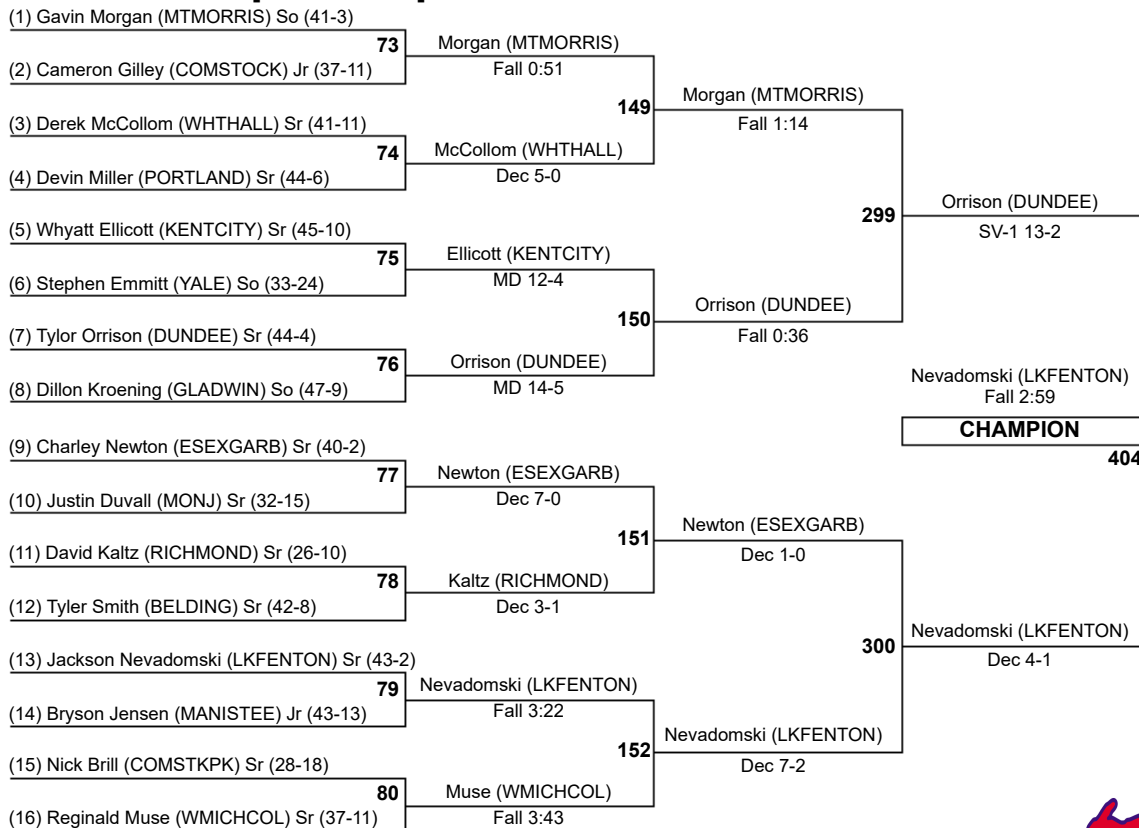

MHSAA Championships

D3-152

(1) Zachary Bellaire (DUNDEE) Sr (42-8)	65	Bellaire (DUNDEE)	Dec 5-0	145	Bellaire (DUNDEE)	297	Bellaire (DUNDEE)	Dec 7-4	
(2) Max Sandzik (CLAWSON) Sr (13-7)									
(3) James Montney (GRANT) Sr (48-7)	66	Morris (OGEMAW)	Dec 5-1	146	Sharp (CHIPHILS)	298	Daniels (CARO)	Fall 3:45	
(4) Garrett Morris (OGEMAW) Sr (39-8)									
(5) Eric Barr (RICHMOND) Jr (19-8)	67	Barr (RICHMOND)	Dec 3-1	147	Hall (BYRON)	298	Daniels (CARO)	Dec 12-6	
(6) Justin VanBlaricum (ALMA) So (41-17)									
(7) Jaycob Sharp (CHIPHILS) Sr (13-5)	68	Sharp (CHIPHILS)	Dec 2-1	148	Daniels (CARO)	298	Daniels (CARO)	Dec 12-6	
(8) Kalub Bonter (GRANT) Sr (33-13)									
(9) Lane Allen (LOLKWOOD) Sr (48-3)	69	Allen (LOLKWOOD)	Dec 6-3	147	Hall (BYRON)	298	Daniels (CARO)	Dec 12-6	
(10) Victor Edick (GLADWIN) Jr (46-10)									
(11) Jerry Hall (BYRON) Jr (36-8)	70	Hall (BYRON)	Dec 8-1	148	Daniels (CARO)	298	Daniels (CARO)	Dec 12-6	
(12) Isaac Cabrera (SSWANVAL) Sr (23-6)									
(13) DJ Daniels (CARO) Jr (58-2)	71	Daniels (CARO)	Fall 0:37	148	Daniels (CARO)	298	Daniels (CARO)	Dec 12-6	
(14) Tommy Shawl (MUSKORCH) Jr (28-18)									
(15) Trenton Naragon (BIRCHRUN) Jr (48-8)	72	Naragon (BIRCHRUN)	Dec 12-6	148	Daniels (CARO)	298	Daniels (CARO)	Dec 12-6	
(16) Chandler Locke (QUINCY) So (34-9)									

Sandzik (CLAWSON)	201	Montney (GRANT)	Dec 5-2	257	Montney (GRANT)	Dec 3-0	325	Allen (LOLKWOOD)	353	Allen (LOLKWOOD)	399		
Montney (GRANT)		Naragon (BIRCHRUN)								Sharp (CHIPHILS)			Allen (LOLKWOOD)
VanBlaricum (ALMA)	202	VanBlaricum (ALMA)	Fall 4:24	258	Allen (LOLKWOOD)	Dec 7-4	326	Allen (LOLKWOOD)	354	Allen (LOLKWOOD)	399		
Bonter (GRANT)		Allen (LOLKWOOD)								Hall (BYRON)			Hall (BYRON)
Edick (GLADWIN)	203	Edick (GLADWIN)	MD 16-8	259	Barr (RICHMOND)	Dec 9-5	326	Morris (OGEMAW)	354	Allen (LOLKWOOD)	399		
Cabrera (SSWANVAL)		Barr (RICHMOND)								Dec 1-0			Dec 10-5
Shawl (MUSKORCH)	204	Shawl (MUSKORCH)	MD 10-1	260	Morris (OGEMAW)	Fall 4:05	326	Morris (OGEMAW)	354	3RD	399		
Locke (QUINCY)		Morris (OGEMAW)								Hall (BYRON)			Dec 4-2

Montney (GRANT)	397	Montney (GRANT)	UTB 3-2	7TH
Barr (RICHMOND)				
Sharp (CHIPHILS)	398	Morris (OGEMAW)	Inj. 0:00	5TH
Morris (OGEMAW)				

MHSAA Championships

D3-160