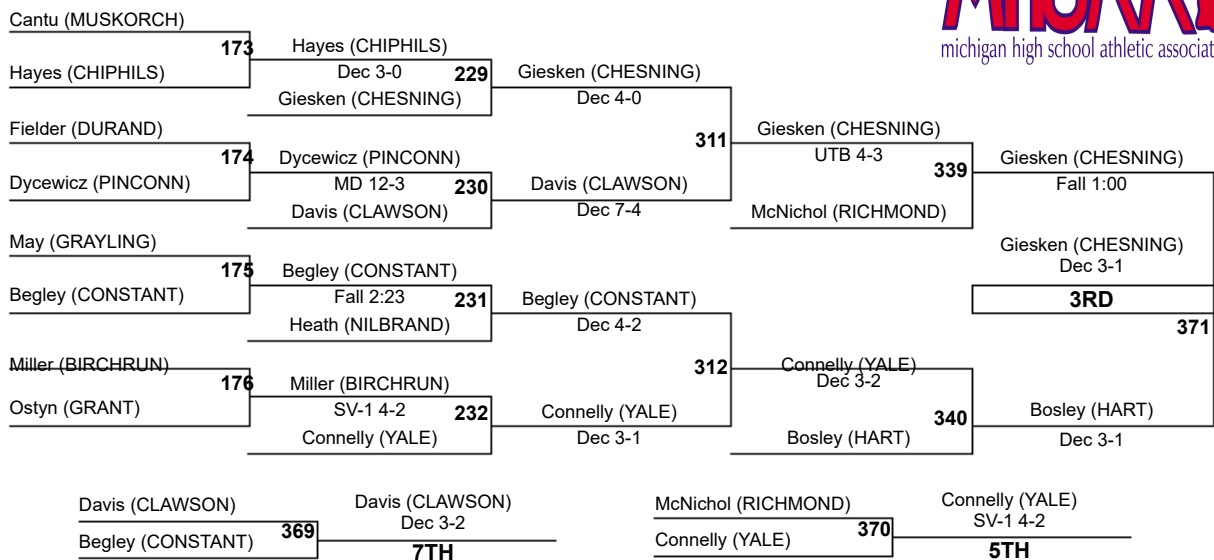

MHSAA Championships

D3-103

(1) Hunter Assenmacher (IDA) So (53-0)	1	Assenmacher (IDA)	TF-1.5 3:00 (15-0)	113	Assenmacher (IDA)	Dec 13-10	281	Assenmacher (IDA) MD 14-0			
(2) Bryson Ehle (BELDING) Fr (33-21)											
(3) Jack Sherman (MILLTON) Fr (44-6)	2	Sherman (MILLTON)	MD 14-0	114	Dubke (OGEMAW)	Fall 5:12			Assenmacher (IDA) Dec 7-2		
(4) Garret Mogg (SMERIDAN) Jr (41-11)											
(5) Cody Routley (FREMONT) Fr (47-6)	3	Rodriguez (ALMA)	Dec 10-8	115	Elasivich (MONTROSE)	Dec 11-4			282	Altland (HART) SV-1 8-6	
(6) Nolan Rodriguez (ALMA) Fr (41-13)											
(7) Will Dubke (OGEMAW) Fr (37-9)	4	Dubke (OGEMAW)	Dec 8-6	116	Altland (HART)	Dec 3-0			368	CHAMPION	
(8) JD Gross (RICHMOND) So (22-11)											
(9) Jake Elasivich (MONTROSE) Fr (46-7)	5	Elasivich (MONTROSE)	For.	115	Elasivich (MONTROSE)	Dec 11-4			282	Altland (HART) SV-1 8-6	
(10) forfeit forfeit ( ) So (32-13)											
(11) Jordan Rodriguez (CHESNING) So (44-4)	6	Rodriguez (CHESNING)	TF-1.5 3:09 (17-0)	116	Altland (HART)	Dec 3-0	368	CHAMPION			
(12) Caden Sukich (SCHCRAFT) So (47-10)											
(13) Robbie Altland (HART) Jr (51-1)	7	Altland (HART)	TF-1.5 5:46 (15-0)	116	Altland (HART)	Dec 3-0	368	CHAMPION			
(14) Nate Young (OTISLKV) Fr (40-16)											
(15) Bailey Borgeld (COMSTKPK) Jr (44-10)	8	Fietz (DUNDEE)	Dec 3-0	116	Altland (HART)	Dec 3-0	368	CHAMPION			
(16) Austin Fietz (DUNDEE) Fr (37-14)											

Ehle (BELDING)	169	Mogg (SMERIDAN)	Dec 1-0	225	Fietz (DUNDEE)	TB-1 3-2	309	Fietz (DUNDEE)	SV-1 6-4	337	Fietz (DUNDEE)	Dec 3-2		
Mogg (SMERIDAN)									Dubke (OGEMAW)					
Routley (FREMONT)	170	Routley (FREMONT)	Dec 5-2	226	Rodriguez (CHESNING)	Fall 4:29	310	Elasivich (MONTROSE)	Fall 1:30	367	3RD			
Gross (RICHMOND)														
forfeit ( )	171	Sukich (SCHCRAFT)	For.	227	Rodriguez (ALMA)	Dec 11-5	310	Sherman (MILLTON)	MD 13-4	338	Elasivich (MONTROSE)	Dec 7-2		
Sukich (SCHCRAFT)														
Young (OTISLKV)	172	Borgeld (COMSTKPK)	Dec 4-3	228	Sherman (MILLTON)	TF-1.5 5:00 (18-2)	310	Sherman (MILLTON)	MD 13-4	338	Elasivich (MONTROSE)	Dec 7-2		
Borgeld (COMSTKPK)														
Rodriguez (CHESNING)	365	Rodriguez (ALMA)	Fall 4:49	7TH			Dubke (OGEMAW)	Sherman (MILLTON)	Dec 7-0	366	5TH			
Rodriguez (ALMA)							Sherman (MILLTON)							

MHSAA Championships

D3-112