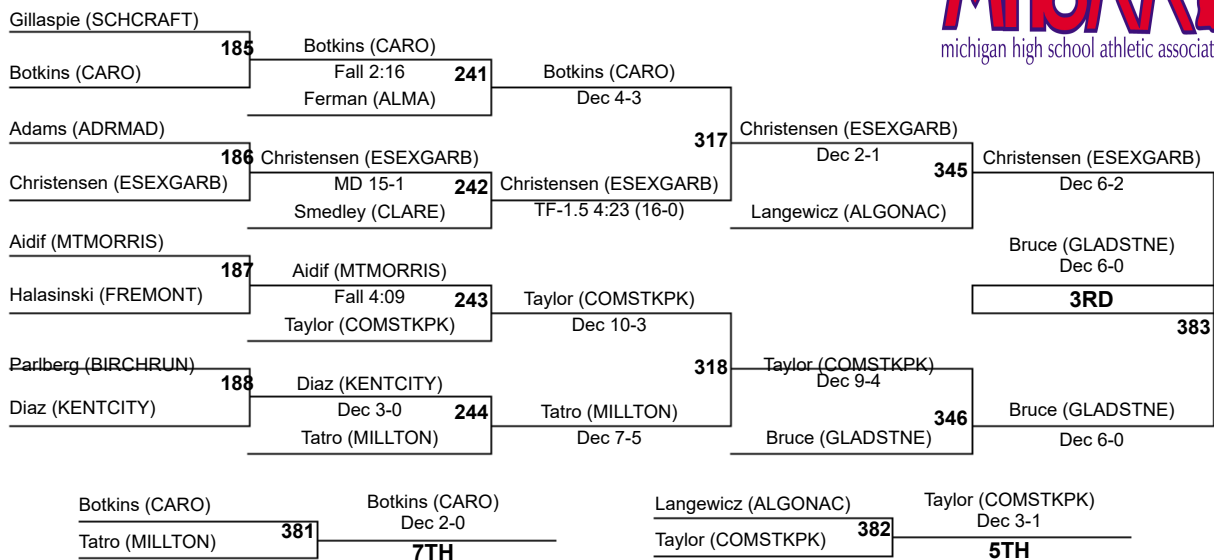

MHSAA Championships

D3-125

(1) Dakota Greer (HOWCITY) Sr (43-2)	25	Greer (HOWCITY)	Fall 2:16	125	Greer (HOWCITY)	Dec 5-0	287	Greer (HOWCITY)	MD 20-7			
(2) Isaac Reynolds (MANISTEE) Jr (32-12)												
(3) Brock Holek (DURAND) Fr (27-10)	26	Holek (DURAND)	Dec 10-4	126	Young (OTISLKVL)	Dec 1-0				288	Greer (HOWCITY)	Dec 9-2
(4) Tyler Tomasek (FREELAND) Fr (34-13)												
(5) Dylan Kolbiaz (STANSTER) So (40-4)	27	Kolbiaz (STANSTER)	Dec 4-3	127	Rankin (MICHCENT)	Fall 3:04				288	Wallis (MONTROSE)	Dec 3-1
(6) Gary Cramer (SCHCRAFT) Fr (32-18)												
(7) Zach Young (OTISLKVL) Jr (48-11)	28	Young (OTISLKVL)	Dec 2-1	128	Wallis (MONTROSE)	TF-1.5 5:04 (20-5)				380	CHAMPION	
(8) Hunter Schafer (IDA) Sr (43-14)												
(9) Josh Rankin (MICHCENT) Jr (48-4)	29	Rankin (MICHCENT)	MD 14-0	127	Rankin (MICHCENT)	Fall 3:04				288	Wallis (MONTROSE)	Dec 3-1
(10) Trachon Adams (WMICHCOL) Jr (29-19)												
(11) Jordan Scofield (SENTMONT) Sr (35-11)	30	Haynes (CHIPHILS)	Dec 6-5	128	Wallis (MONTROSE)	TF-1.5 5:04 (20-5)	380	CHAMPION				
(12) Bray Haynes (CHIPHILS) Jr (39-12)												
(13) Reese Wallis (MONTROSE) Sr (49-2)	31	Wallis (MONTROSE)	Dec 8-1	128	Wallis (MONTROSE)	TF-1.5 5:04 (20-5)	380	CHAMPION				
(14) Daniel Jaworski (DUNDEE) Sr (25-14)												
(15) Evan Becker (ESEXGARB) Fr (47-11)	32	Becker (ESEXGARB)	Dec 6-5									
(16) Arron Alvarado (COMSTOCK) Fr (34-5)												

Reynolds (MANISTEE)	181	Tomasek (FREELAND)	SV-1 11-9	237	Becker (ESEXGARB)	Dec 9-8	315	Haynes (CHIPHILS)	Dec 1-0	343	Young (OTISLKVL)	Dec 2-0
Tomasek (FREELAND)		Becker (ESEXGARB)										
Cramer (SCHCRAFT)	182	Schafer (IDA)	Fall 0:24	238	Haynes (CHIPHILS)	Dec 4-1	316	Schofield (SENTMONT)	Dec 3-0	344	Rankin (MICHCENT)	MD 10-2
Schafer (IDA)		Haynes (CHIPHILS)										
Adams (WMICHCOL)	183	Scofield (SENTMONT)	Fall 2:36	239	Schofield (SENTMONT)	Dec 1-0	316	Schofield (SENTMONT)	Dec 3-0	344	Rankin (MICHCENT)	MD 10-2
Scofield (SENTMONT)		Kolbiaz (STANSTER)										
Jaworski (DUNDEE)	184	Jaworski (DUNDEE)	Fall 3:56	240	Holek (DURAND)	Dec 2-1	316	Schofield (SENTMONT)	Dec 3-0	344	Rankin (MICHCENT)	MD 10-2
Alvarado (COMSTOCK)		Holek (DURAND)										
Becker (ESEXGARB)	377	Holek (DURAND)	Dec 4-2		Haynes (CHIPHILS)	Dec 11-5	378	Schofield (SENTMONT)	Dec 11-5			
Holek (DURAND)					Schofield (SENTMONT)							

7TH

5TH

MHSAA Championships

D3-130