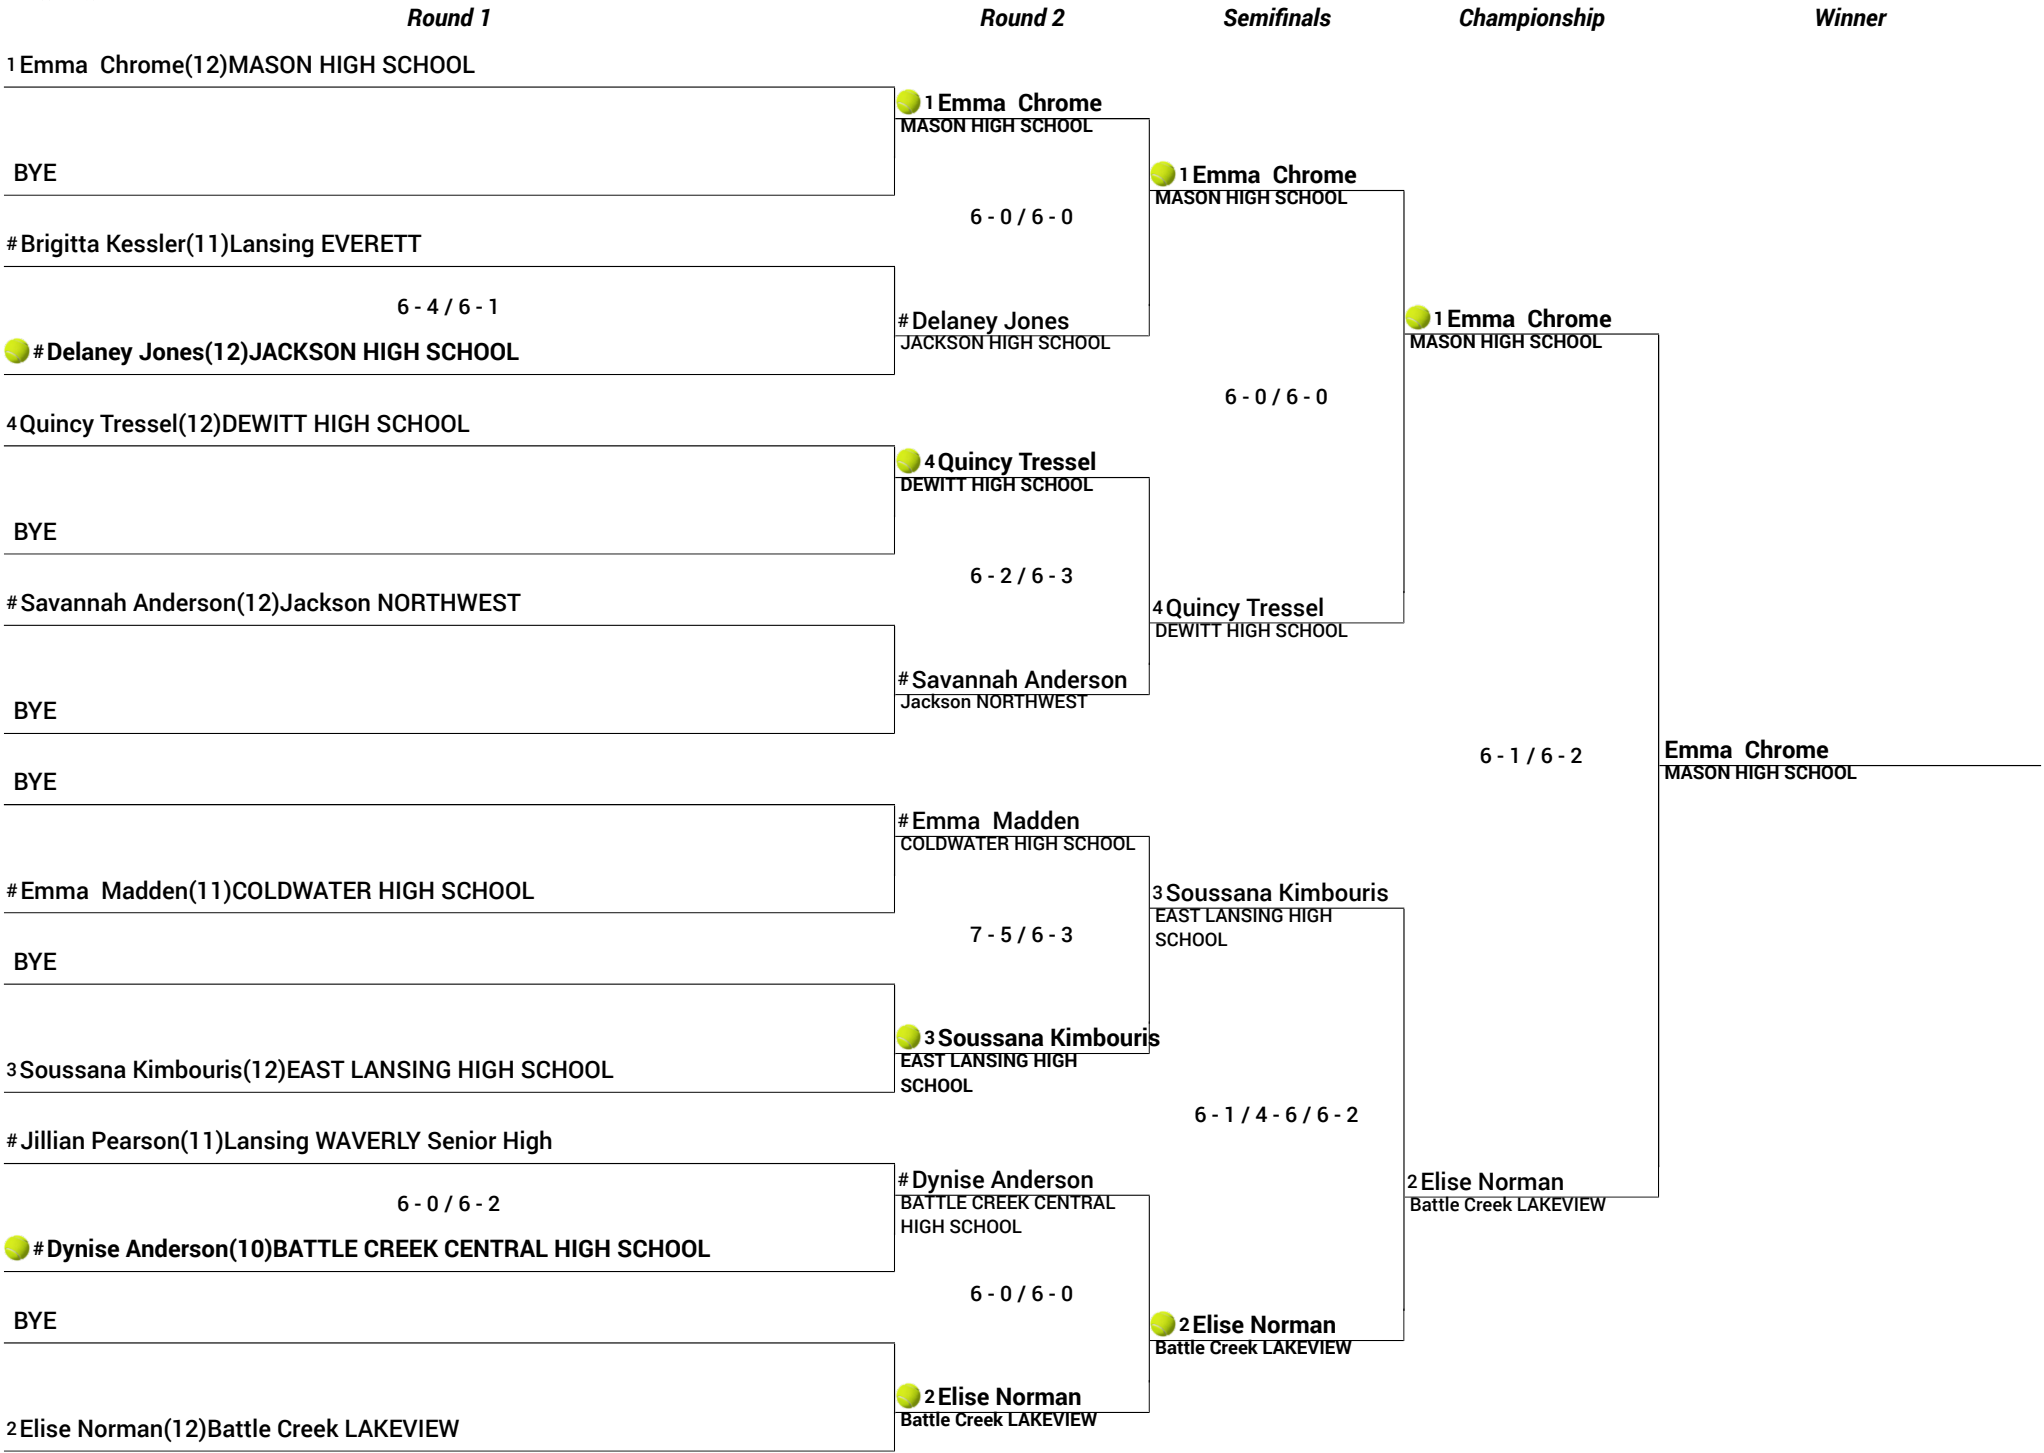

# Team Points

Team Name

Team Point

Battle Creek LAKEVIEW	25
EAST LANSING HIGH SCHOOL	24
MASON HIGH SCHOOL	21
DEWITT HIGH SCHOOL	13
COLDWATER HIGH SCHOOL	7
BATTLE CREEK CENTRAL HIGH SCHOOL	4
Jackson NORTHWEST	3
JACKSON HIGH SCHOOL	3
Lansing EVERETT	1
Lansing WAVERLY Senior High	0