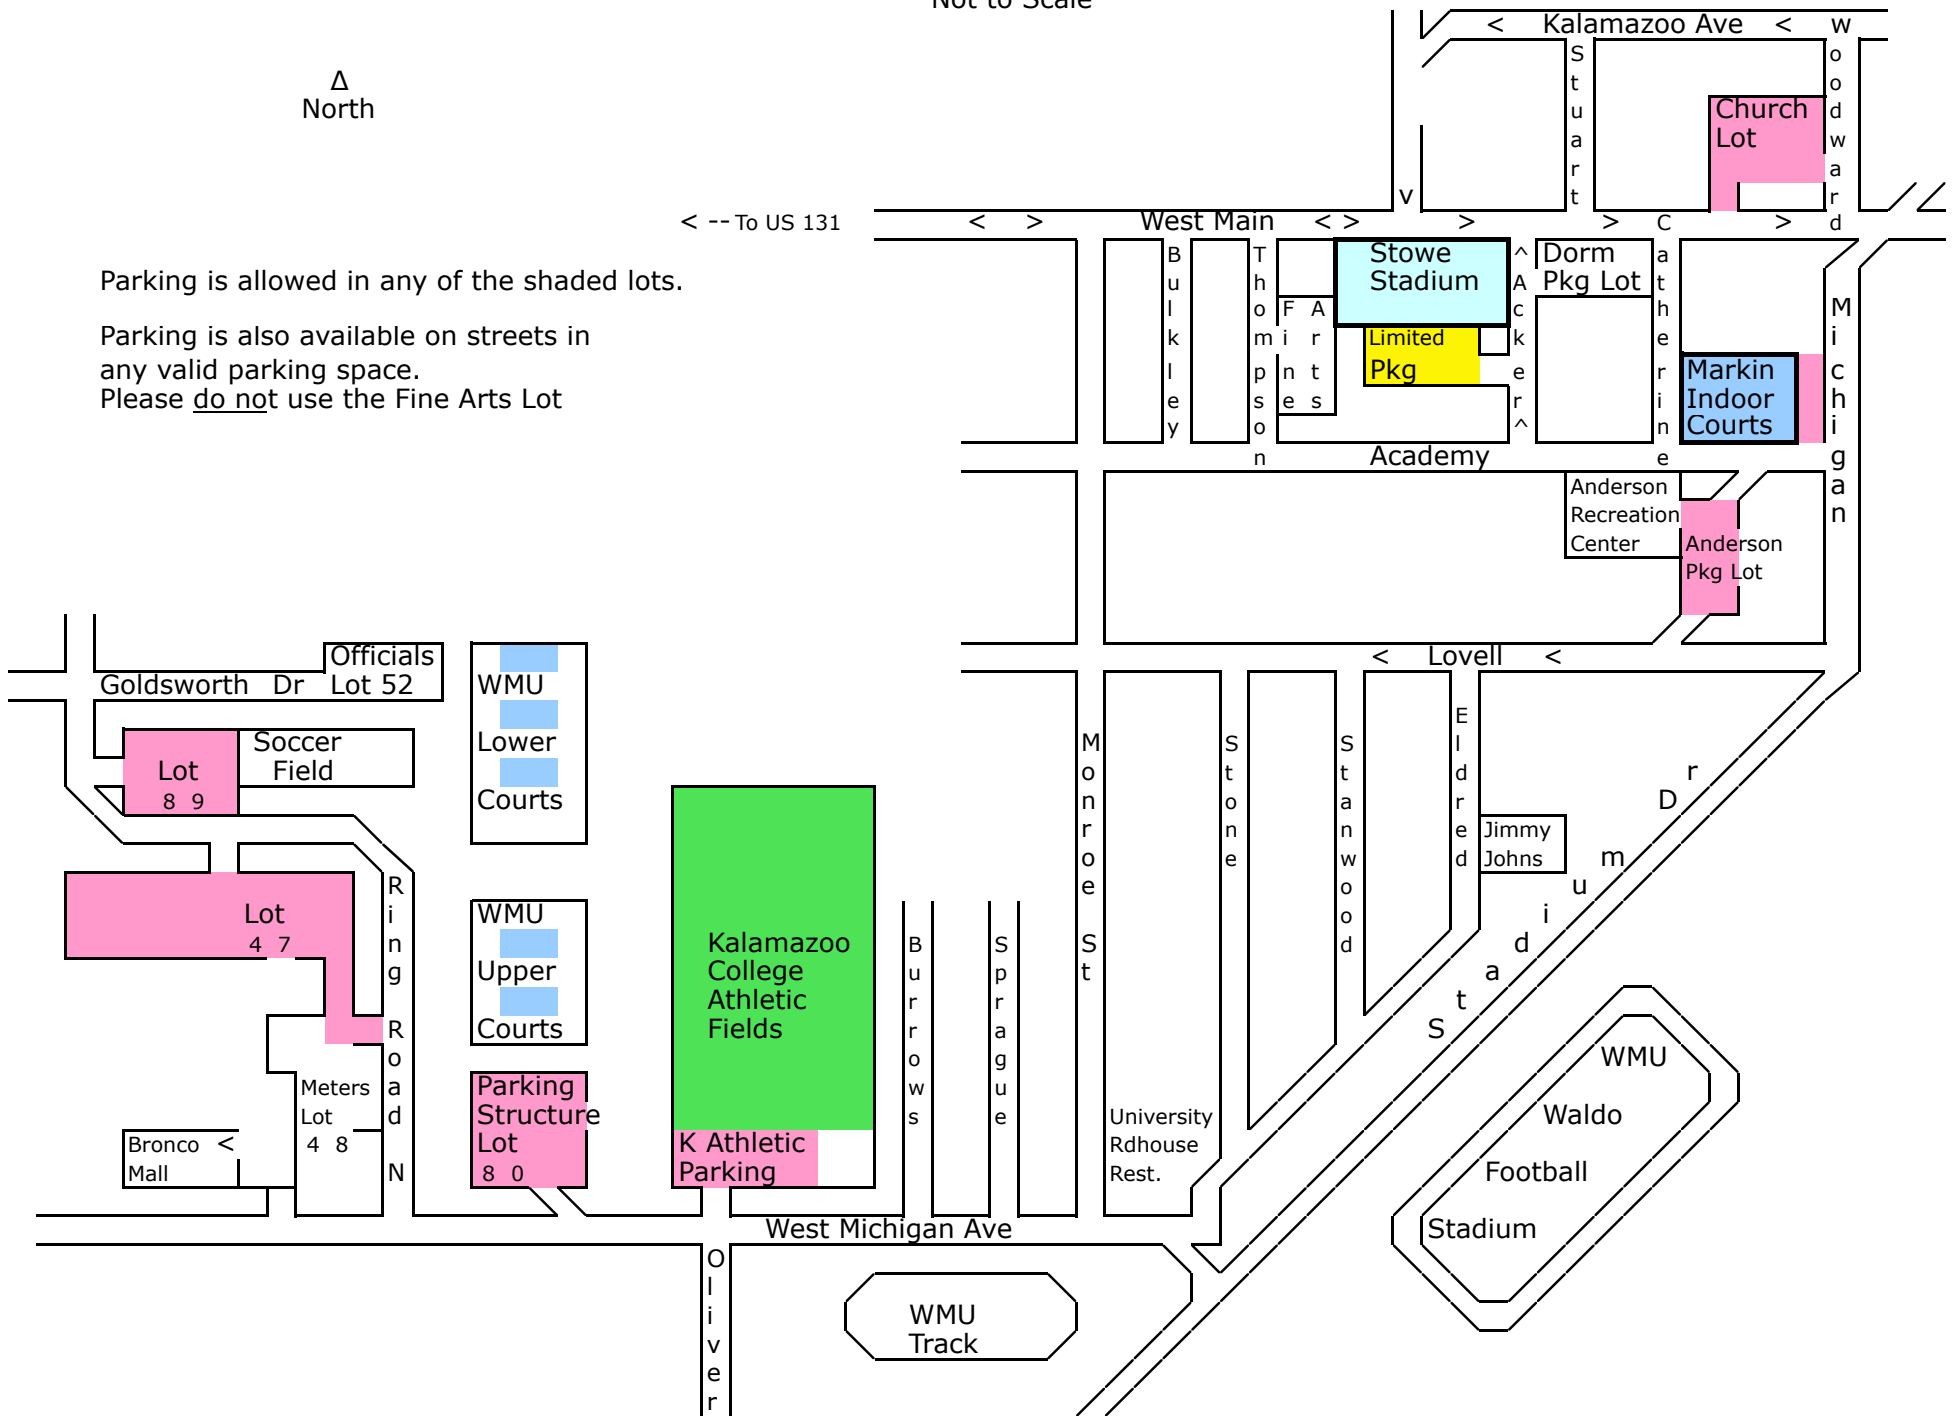

PARKING MAP

Kalamazoo College - WMU Map Not to Scale

Parking is allowed in any of the shaded lots.

Parking is also available on streets in any valid parking space.
Please do not use the Fine Arts Lot