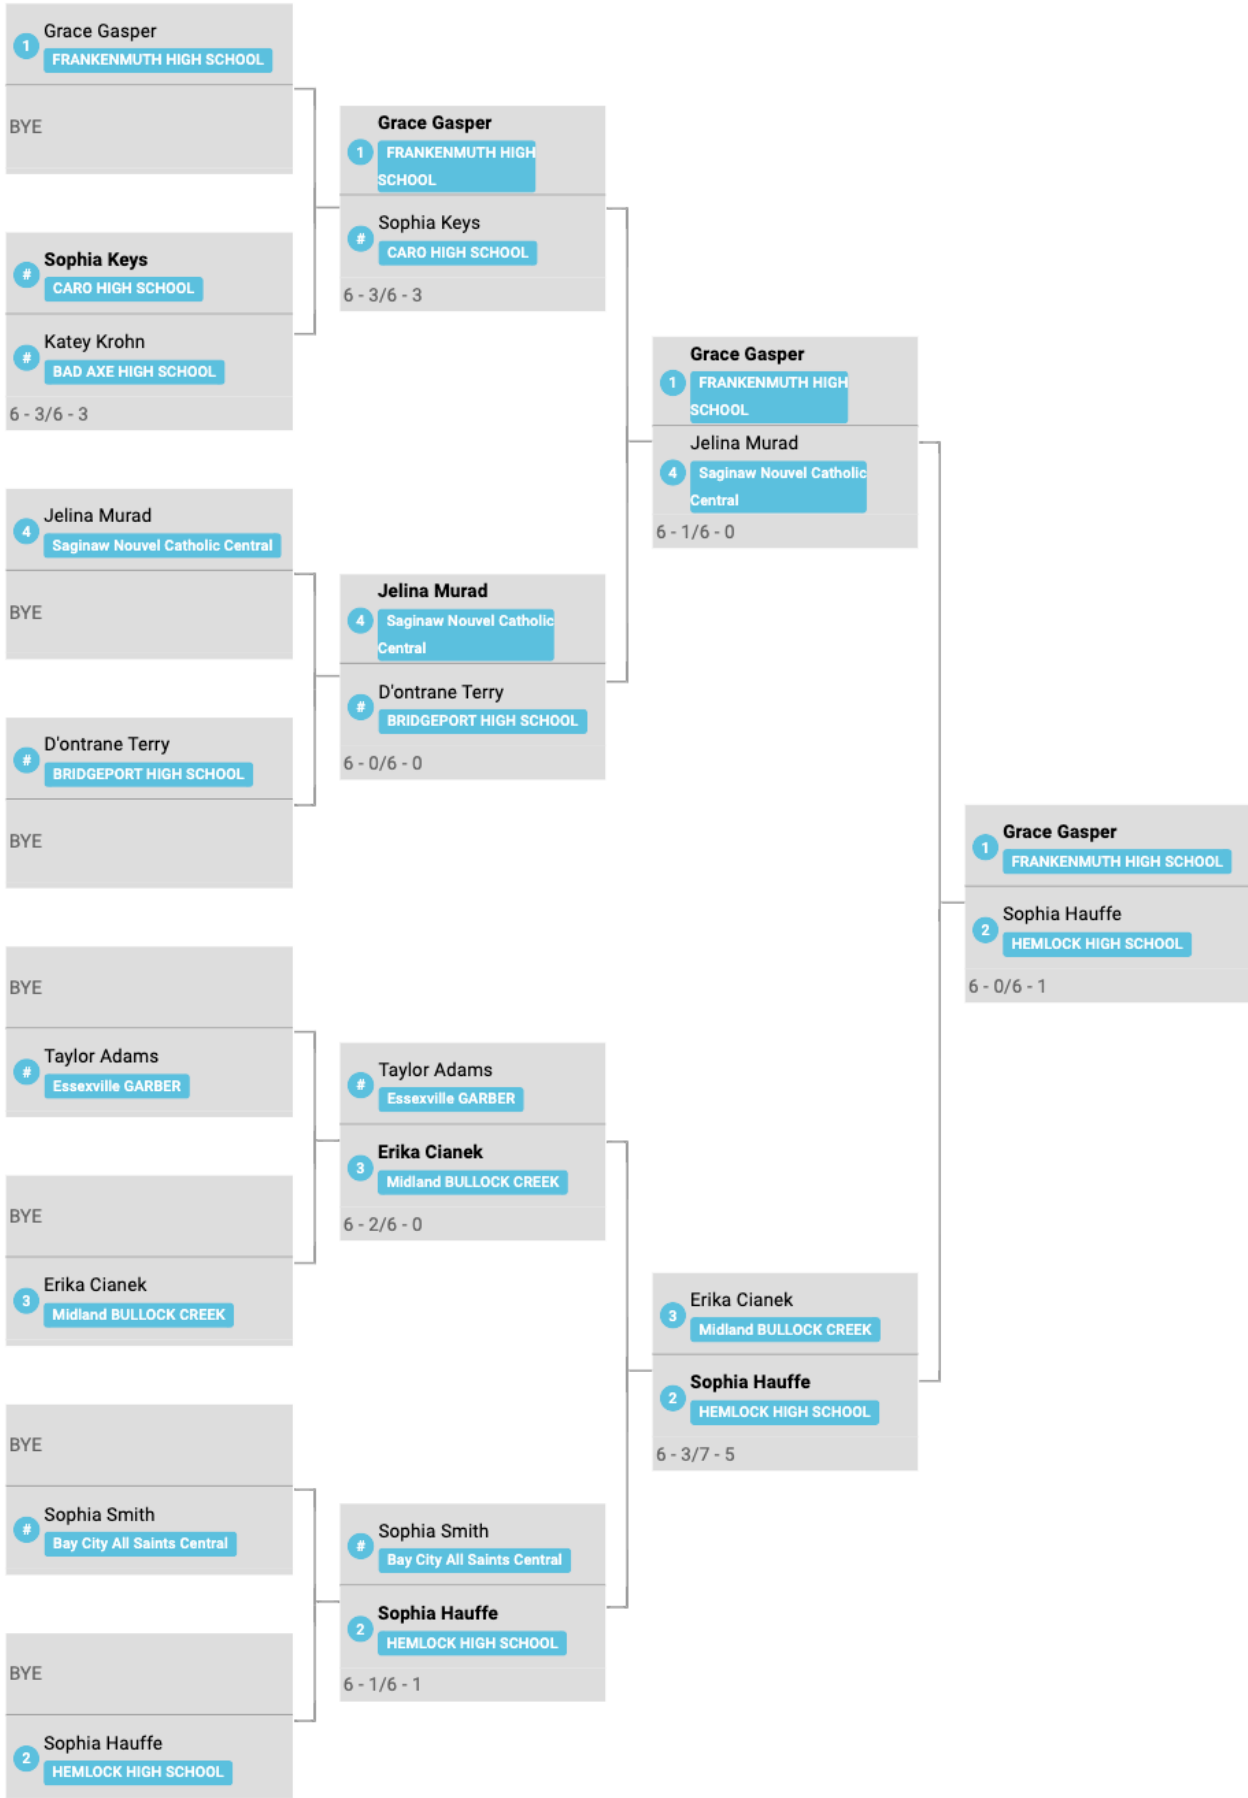

Team Points ↑

Team Name	Team Point
FRANKENMUTH HIGH SCHOOL	32
Saginaw Nouvel Catholic Central	19
HEMLOCK HIGH SCHOOL	14
Midland BULLOCK CREEK	12
BAD AXE HIGH SCHOOL	7
CARO HIGH SCHOOL	6
Essexville GARBER	4
Bay City All Saints Central	2
BRIDGEPORT HIGH SCHOOL	0
Elkton - Pigeon - Bay Port LAKER	0

Round 1

Round 2

Semifinals

Championship

Round 1

Round 2

Semifinals

Championship