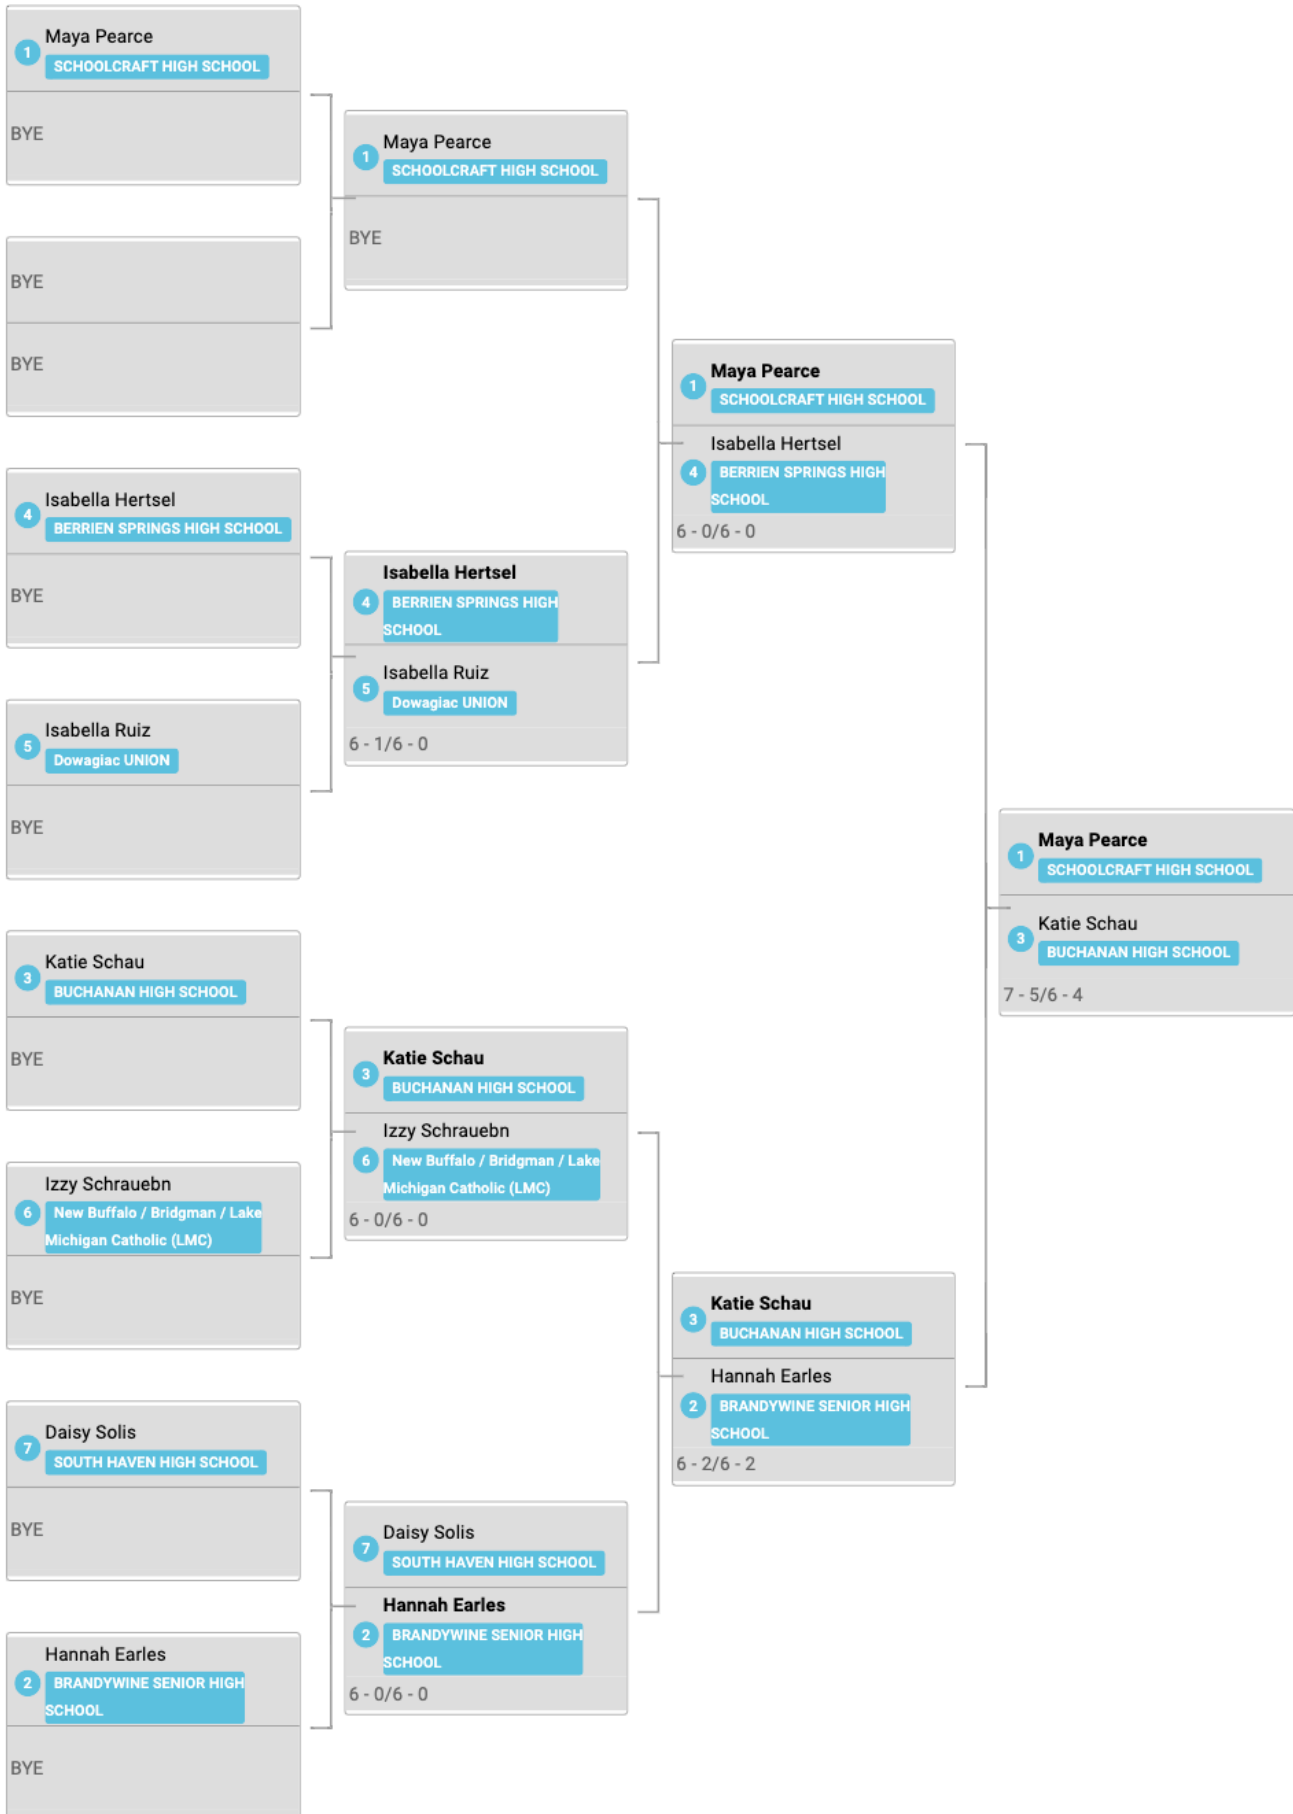

1 Jessica Williamson BRANDYWINE SENIOR HIGH SCHOOL
4 Jessica Ford SOUTH HAVEN HIGH SCHOOL
6 - 1/6 - 0

3 Lorna Matuszewski BUCHANAN HIGH SCHOOL
2 Maleah Hampton SCHOOLCRAFT HIGH SCHOOL
6 - 3/6 - 2

1 Jessica Williamson BRANDYWINE SENIOR HIGH SCHOOL
2 Maleah Hampton SCHOOLCRAFT HIGH SCHOOL
6 - 1/6 - 3

Round 1

Round 2

Semifinals

Championship

Round 1

Round 2

Semifinals

Championship