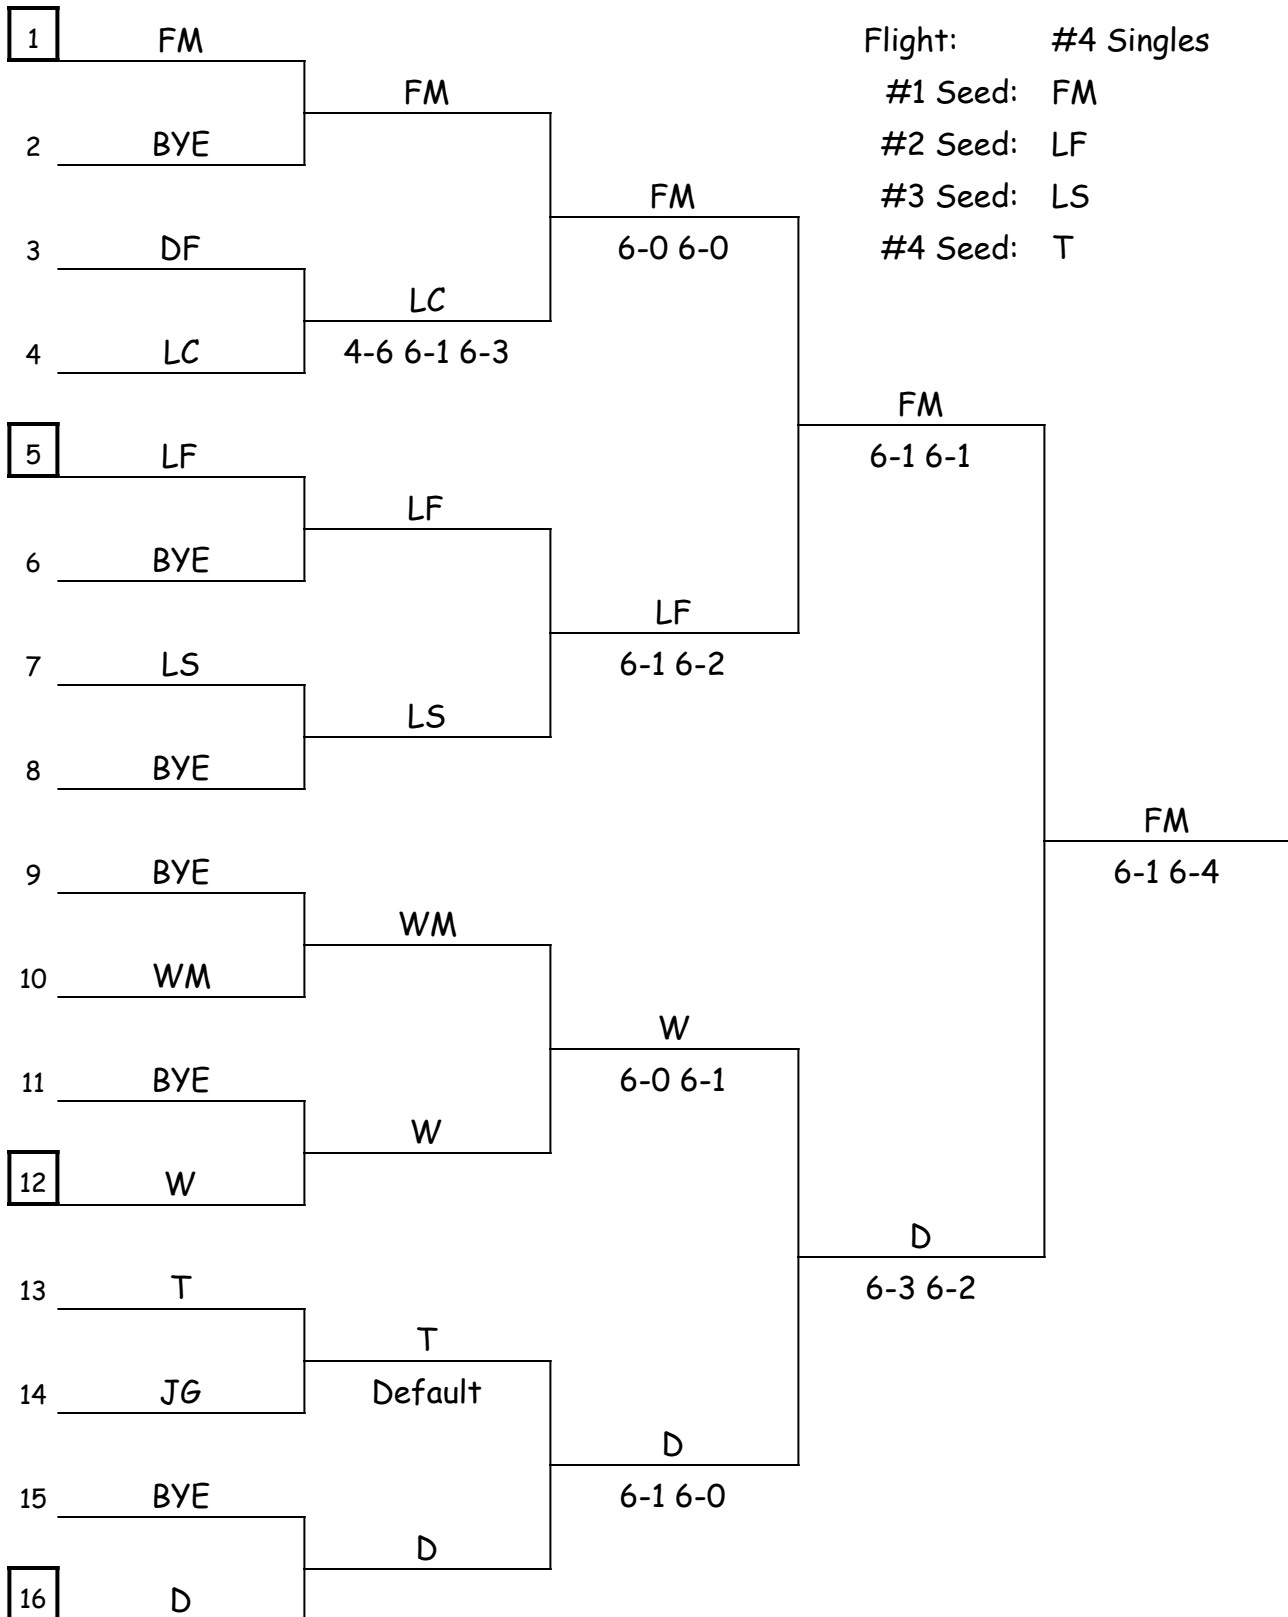

MICHIGAN HIGH SCHOOL ATHLETIC ASSOCIATION, INC.
2019 GIRLS TENNIS REGIONAL
DIVISION 4-1