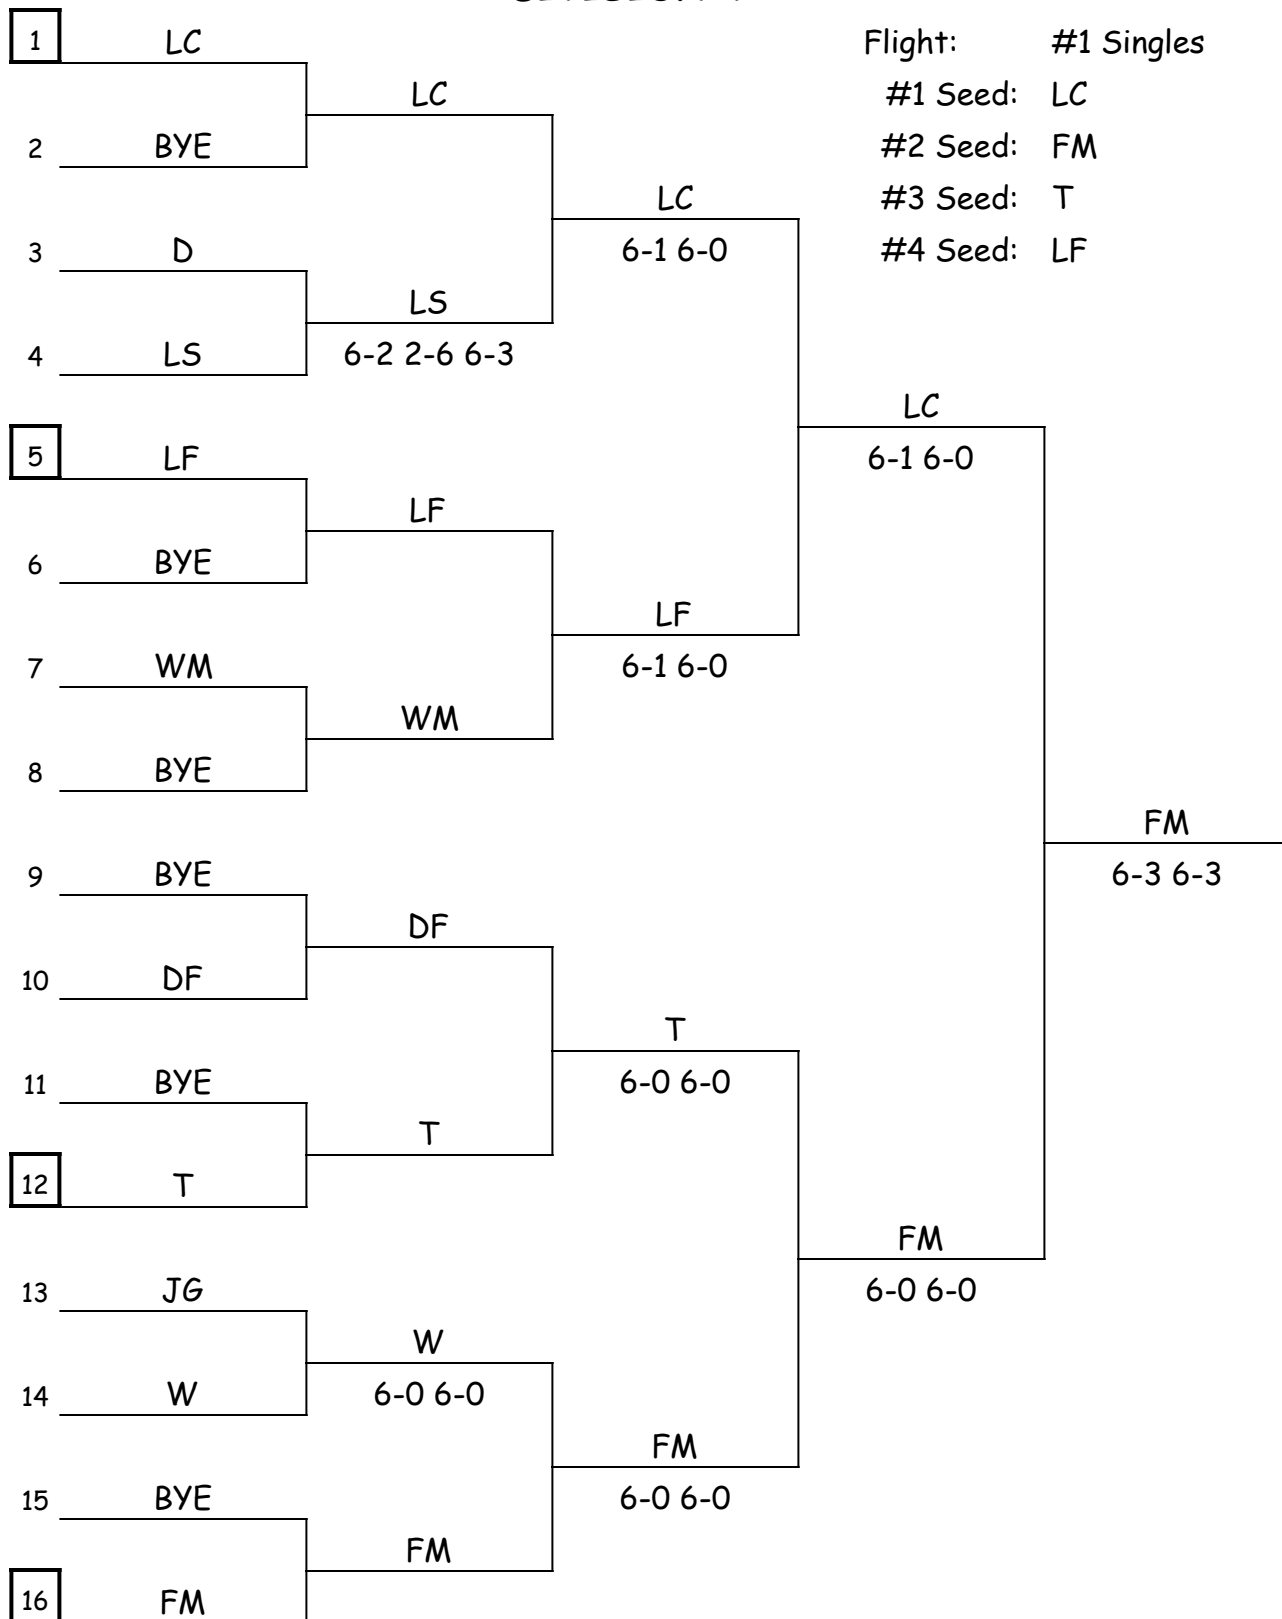

2019 Girls' Tennis Regional 4-1 Lineups

DEARBORN			DEARBORN FORDSON			FARMINGTON MERCY			JOHN GLENN			LIVONIA CHURCHILL		
#	Player	Gr.	#	Player	Gr.	#	Player	Gr.	#	Player	Gr.	#	Player	Gr.
1s	Caroline Giedeman	11	1s	Dalal Darwish	12	1s	Amanda Herdoiza	11	1s	Sereena Lawrence	9	1s	Allison McConnell	11
2s	Eleanor Murray	10	2s	Yara Elayyan	12	2s	Maddie Sullivan	11	2s	Tina Vu	9	2s	Reagan Semeret	11
3s	Yasmine Rammouni	12	3s	Fatme Jomma	11	3s	Alivia Callaghan	11	3s	Hailey Casarez	9	3s	Archana Chandran	9
4s	MeiLing Marzonie	12	4s	Malak Habhab	11	4s	Margaret Demkowicz	10	4s	DEFAULT		4s	Gayle Vedugeres	11
1d	Megan Hadley	12	1d	Naghham Eldroubi	11	1d	Natalie Zielinski	12	1d	Monyai Callington	11	1d	Mya Grant	11
	Mariam Beydoun	11		Zahraa Hakim	12		Jacqueline Hijaouy	12		Makinlee Black	11		Mary Jiang	11
2d	Lacey Jajko	11	2d	Sana Zandi	12	2d	Sophie Vanderwede	12	2d	Amian Horton	9	2d	Nora Curley	12
	Dania Jadallah	10		Diana Swaidan	12		Olivia Milosevich	10		Adrienne Litnianski	9		Natalie Romick	12
3d	Briana Drazek	11	3d	Yasmeen Mourad	11	3d	Deidre Eusebi	11	3d	Amanda Salyer	10	3d	Puneet Mangat	11
	Aya Siblani	11		Ammel Muthar	11		Maggie McLogan	9		Endya Woolfork	9		Mackenzie Heilman	12
4d	Fatima Sareini	11	4d	Heba Merch	12	4d	Katherine Bullock	12	4d	Alana Stone	9	4d	Nina Canzoneri	11
	Isabelle Winek	11		Vivan Fawaz	12		Sophia Jarvis	9		Vivian Tran	9		Emma Norwood	12

David Said
Mark Walters

Jamie Nack
James Carter

Robbie Risdon
Peter Shaheen

Denise Berg-Grant
Eric Berg

LIVONIA FRANKLIN			LIVONIA STEVENSON			WAYNE			WOODHAVEN			TAYLOR		
#	Player	Gr.	#	Player	Gr.	#	Player	Gr.	#	Player	Gr.	#	Player	Gr.
1s	Eva Muller	12	1s	Shannon Ward	12	1s	Laney Blair	10	1s	Illeanna Torres	12	1s	Amber Campbell	12
2s	Megan Anthony	11	2s	Mackenzie Wilson	12	2s	Madison Simmons	12	2s	Elise Artress	11	2s	Sara Stevenson	12
3s	Emily Kostielney	11	3s	Grace Winkler	9	3s	Leera Garrett	10	3s	Olivia Bricker	10	3s	Jaci Gibson	11
4s	Sofie Cueva	12	4s	Sarah Dziobak	10	4s	Judy Ward	19	4s	Brianna Bunch	12	4s	Hannah Allen	11
1d	Stephani Cueva	11	1d	Jillian Cormier	11	1d	Cayleen Howell	12	1d	Mikayla Luna	12	1d	Kaila Hamilton	12
	Aly Brumm	11		Leah James	11		Tiffany Tucker	11		Jocelyn Wegiewka	11		Sam Rickard	12
2d	Sandreea Cueva	9	2d	Jessica Hinkle	12	2d	Lindsey Wallace	10	2d	Katelyn Hoy	11	2d	Alexis Limas	12
	Katie Callaghan	9		Alyssa Engle	12		Autymn Lazenby	12		Mackenzie Winger	11		Kayla Shearer	10
3d	Brittney Winn	10	3d	Emily Hathaway	10	3d	Alexis Flores	10	3d	Tiffany Hammill	11	3d	Alina Linderman	12
	Daphne Milross	10		Emily Koch	10		Jaden Singleton	11		Harley Krzyske	11		Sana Abedi	12
4d	Marissa Muller	10	4d	Amy Savageau	10	4d	Mariana Mendoza	10	4d	Grace Marcum	11	4d	Gabriela Navarro	11
	Kelly Engler	10		Natalie Pritula	10		Elena Soto	10		Katie Lusk	10		Brianna Yandrasitch	10

Tom Muller
Kathy Kozakowski

Robin Parker

Gwen Fretenborough
Jessica Swaitko

John Sheets
Cordaro Sheets

Seoung Lee
Andrea Cambell

MICHIGAN HIGH SCHOOL ATHLETIC ASSOCIATION, INC.
2019 GIRLS TENNIS REGIONAL
DIVISION 4-1