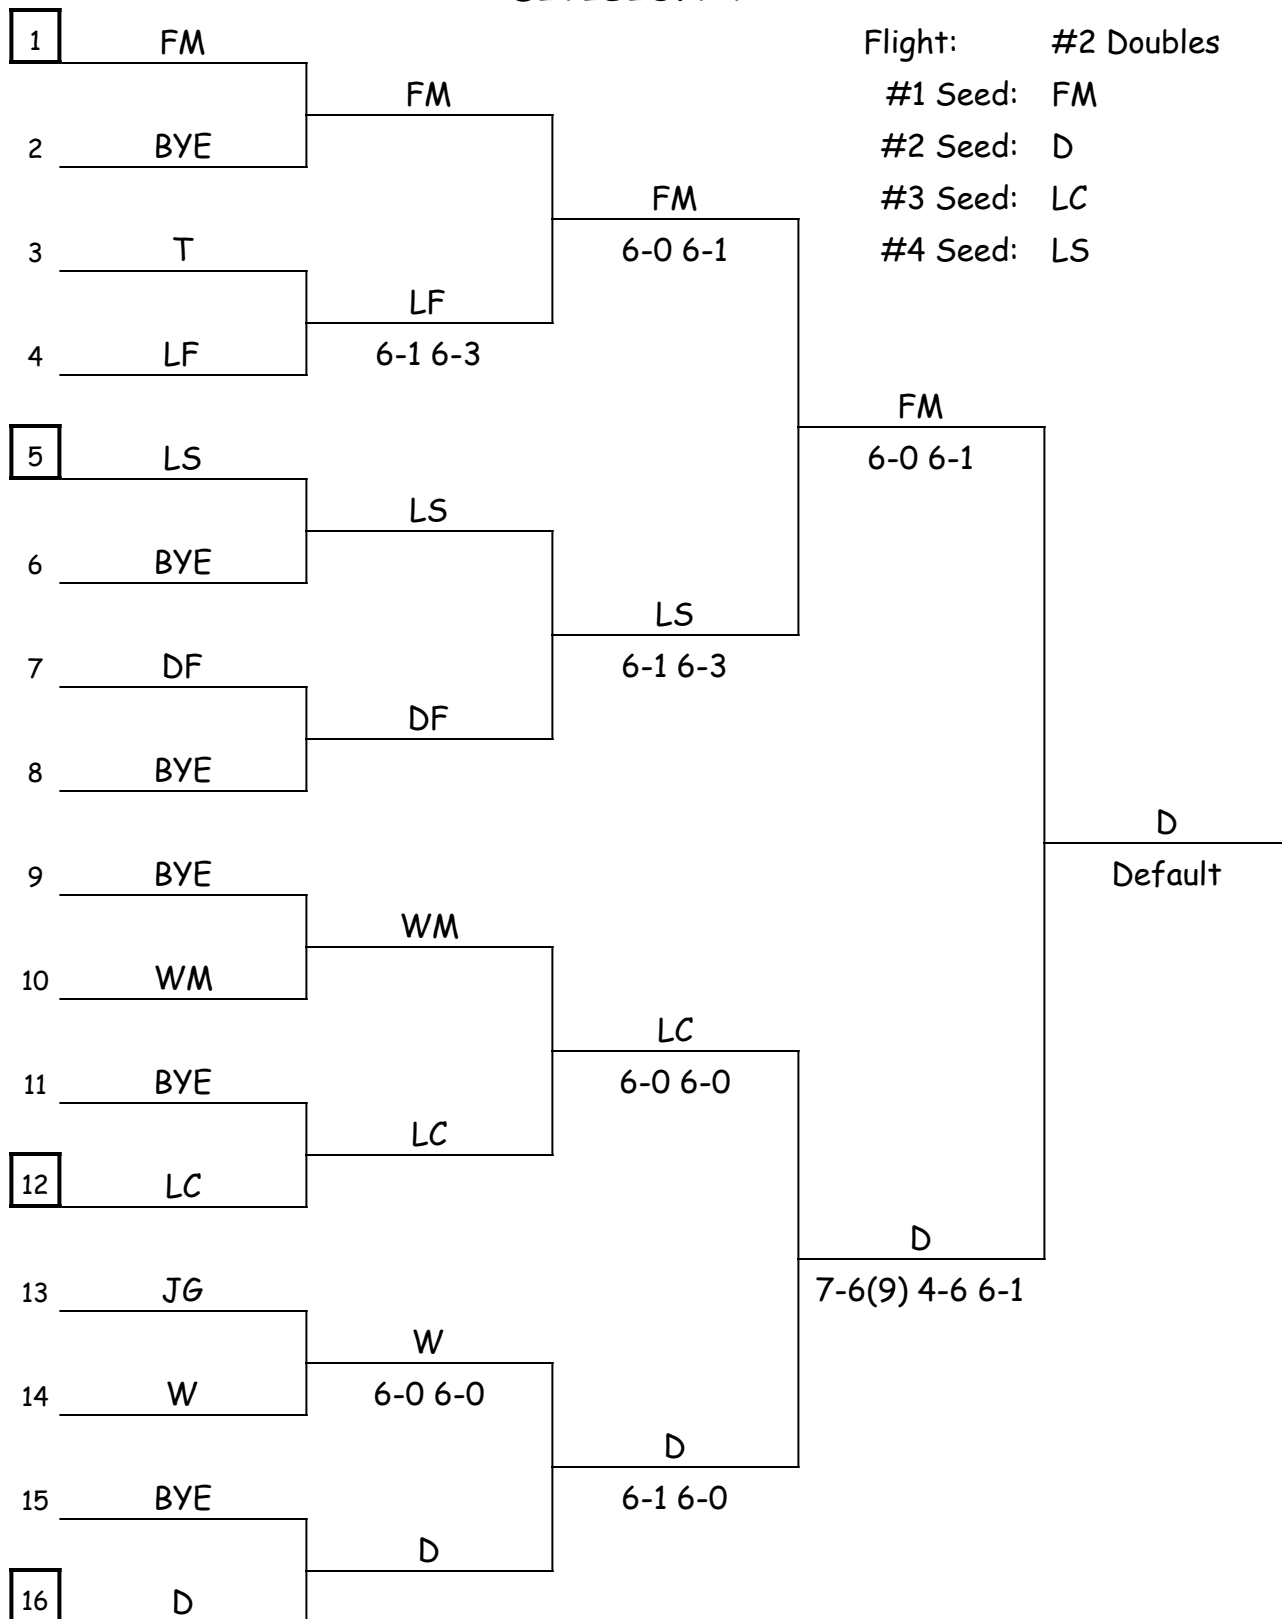

MICHIGAN HIGH SCHOOL ATHLETIC ASSOCIATION, INC.
2019 GIRLS TENNIS REGIONAL
DIVISION 4-1