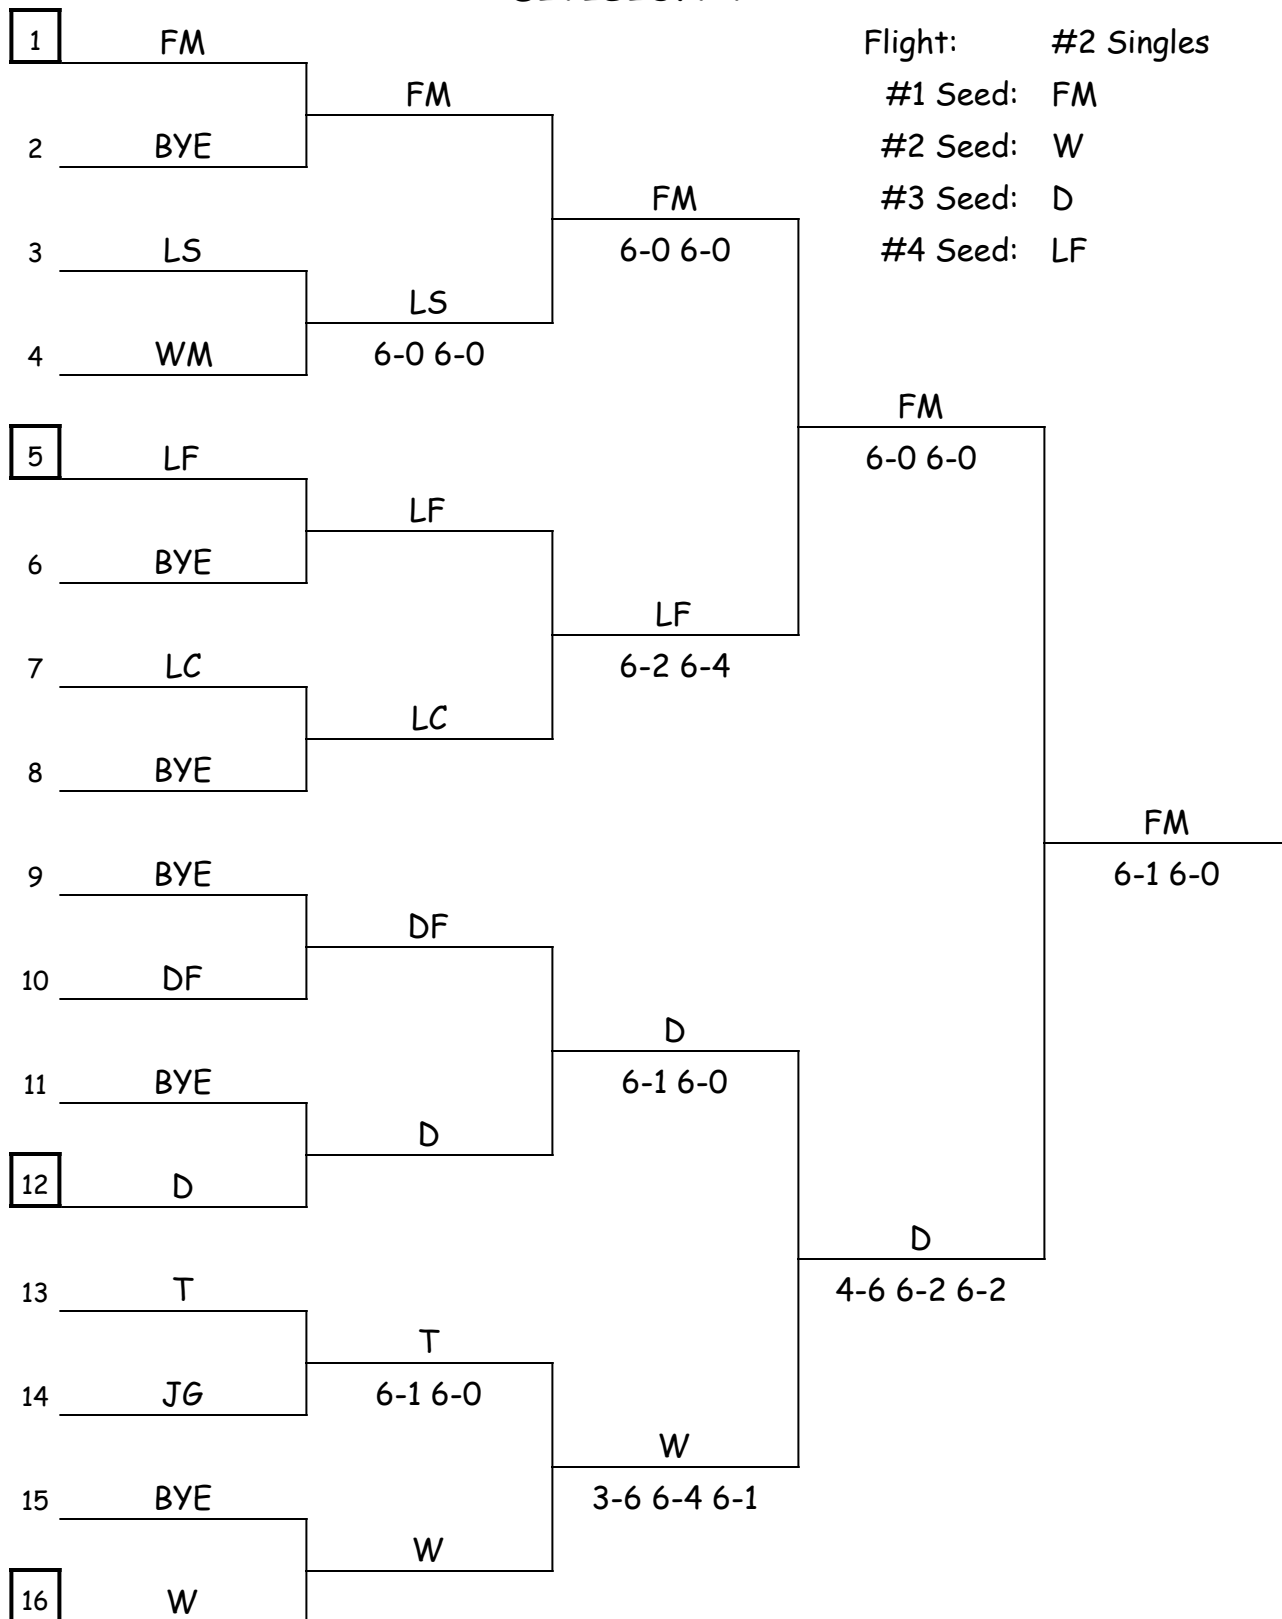

MICHIGAN HIGH SCHOOL ATHLETIC ASSOCIATION, INC.
2019 GIRLS TENNIS REGIONAL
DIVISION 4-1