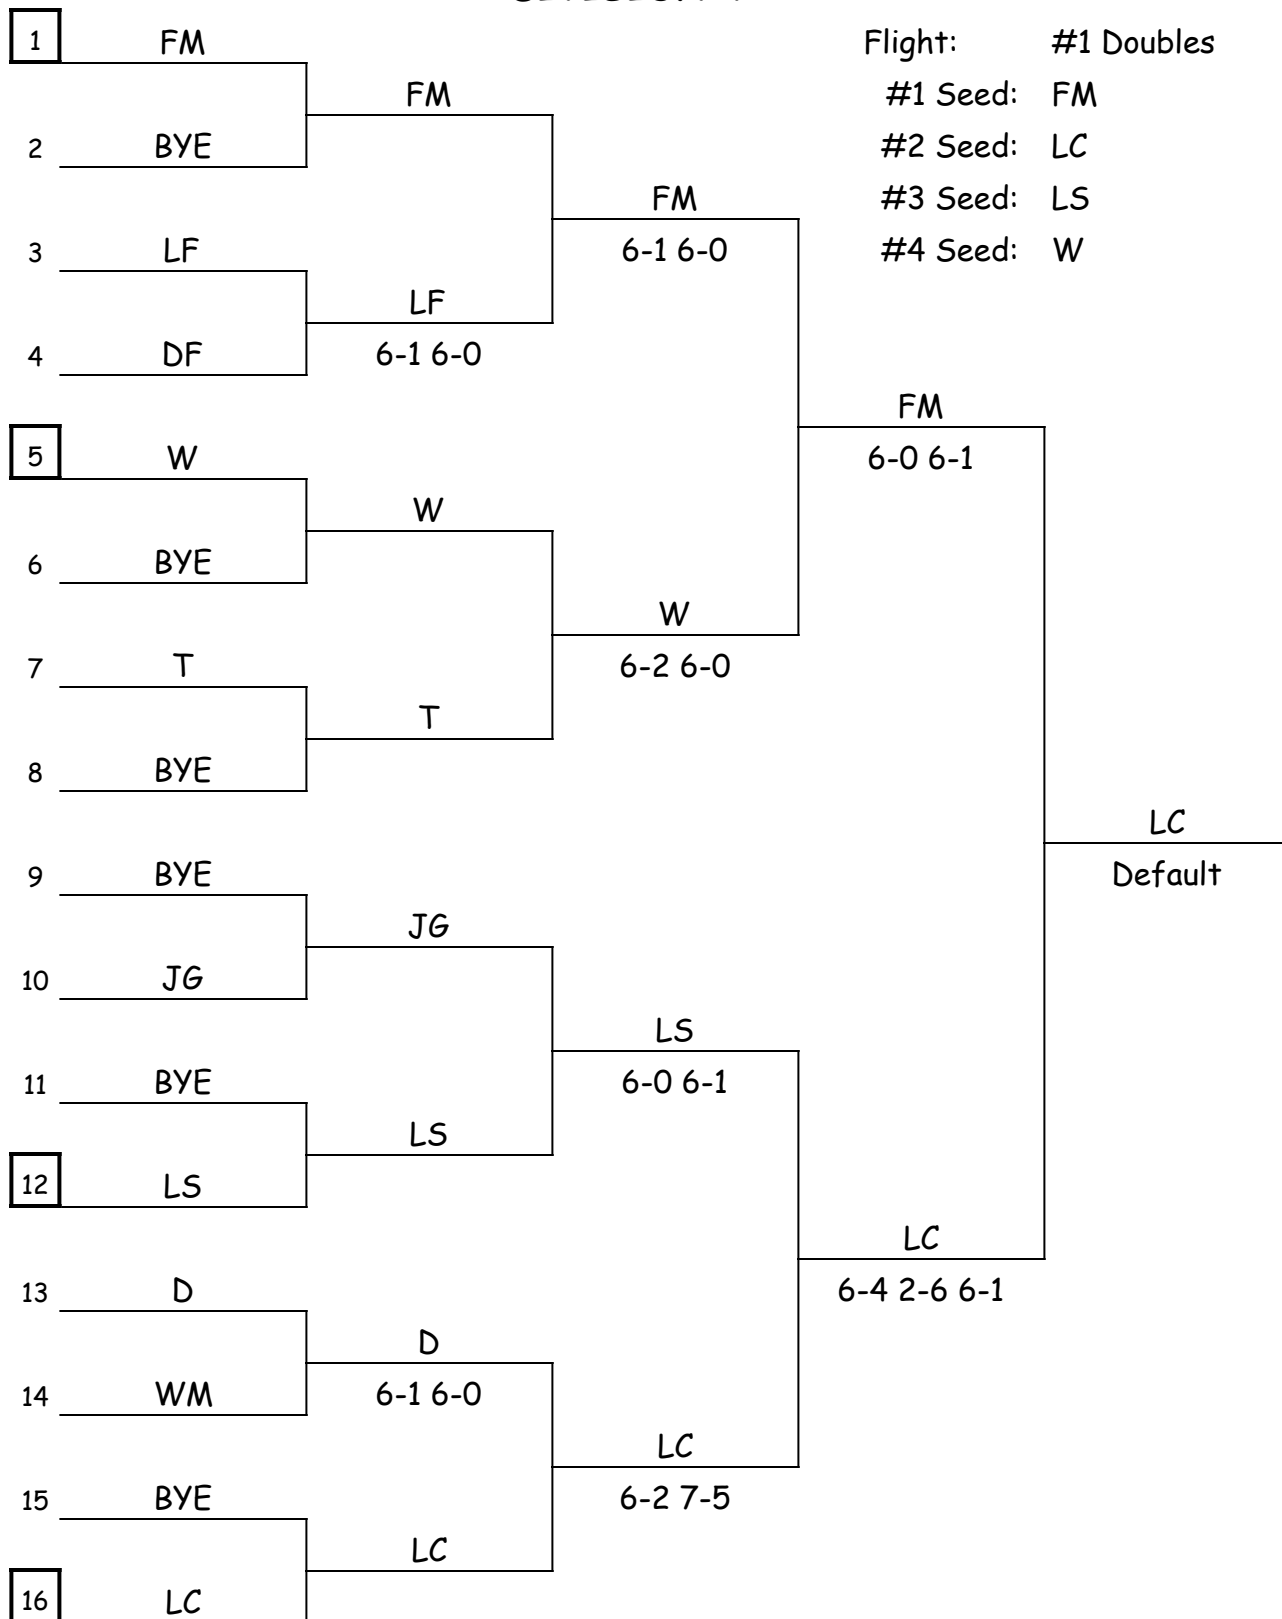

MICHIGAN HIGH SCHOOL ATHLETIC ASSOCIATION, INC.
2019 GIRLS TENNIS REGIONAL
DIVISION 4-1