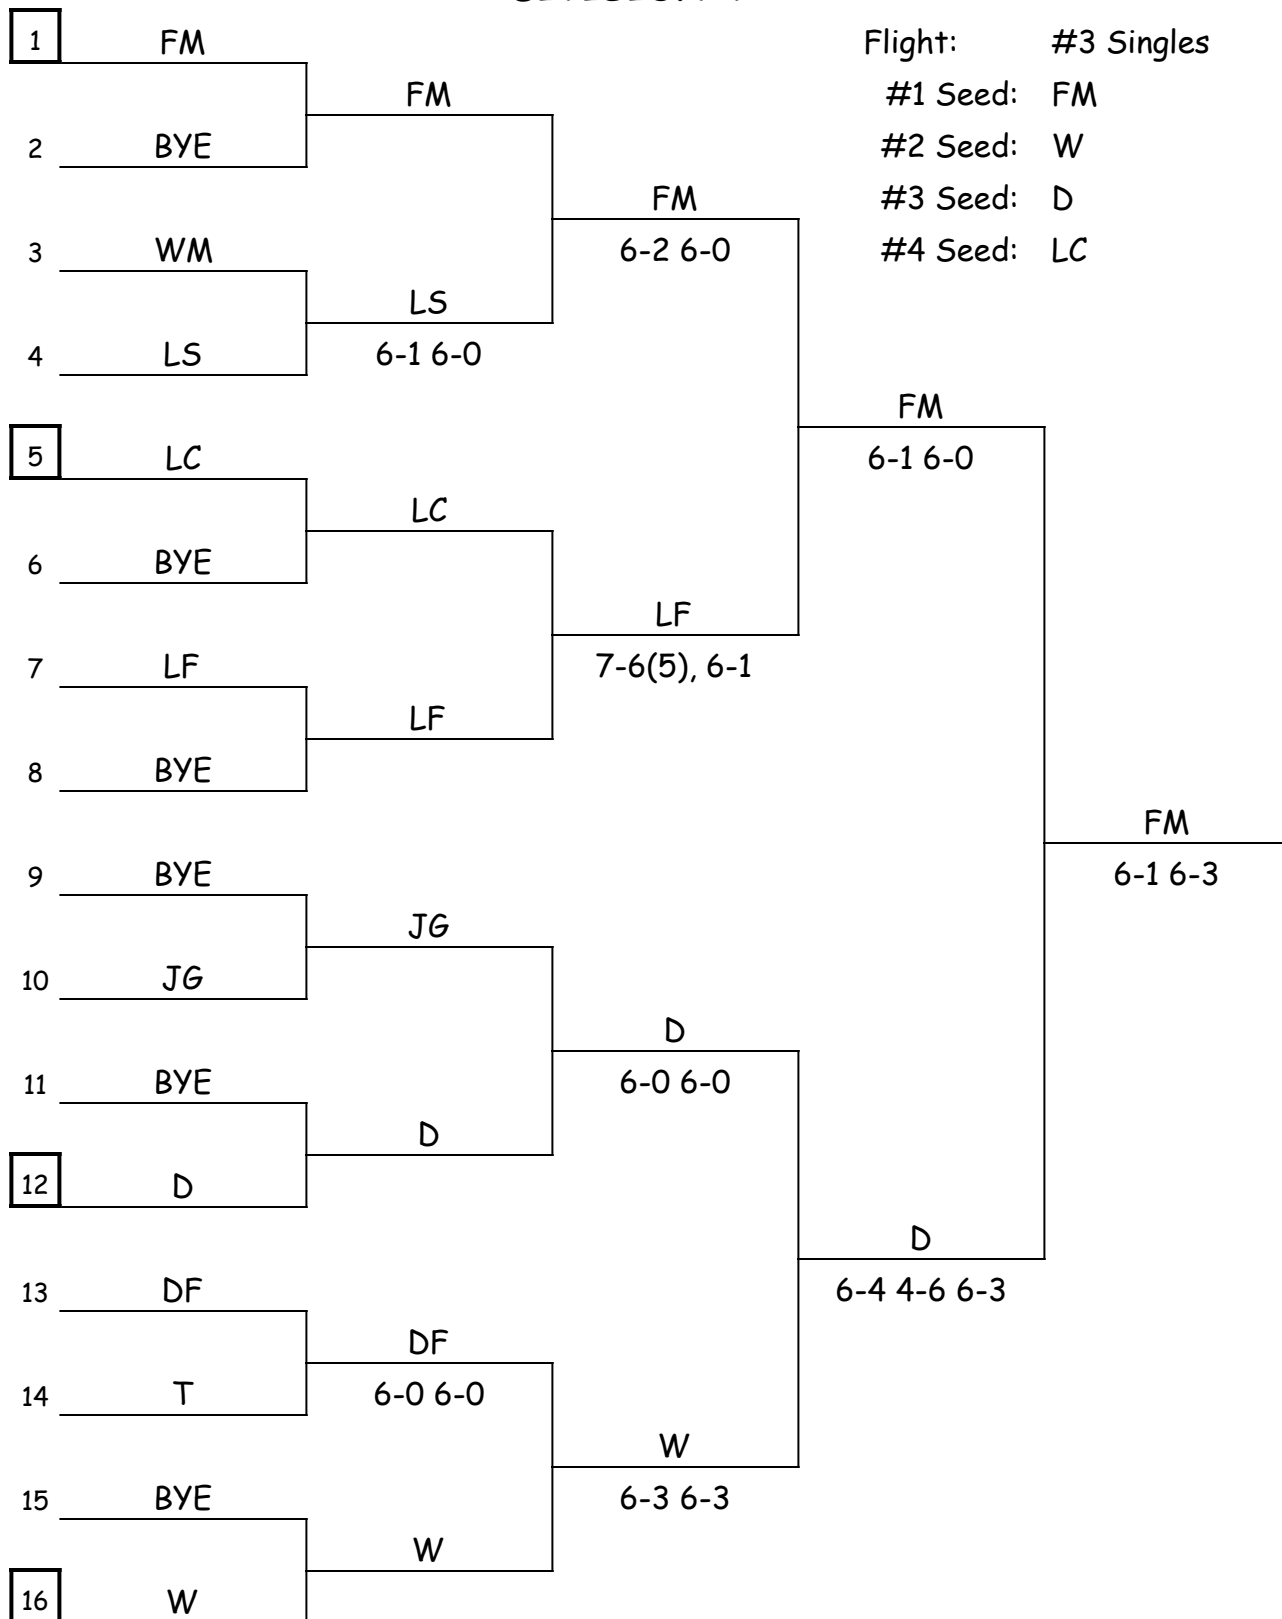

MICHIGAN HIGH SCHOOL ATHLETIC ASSOCIATION, INC.
2019 GIRLS TENNIS REGIONAL
DIVISION 4-1