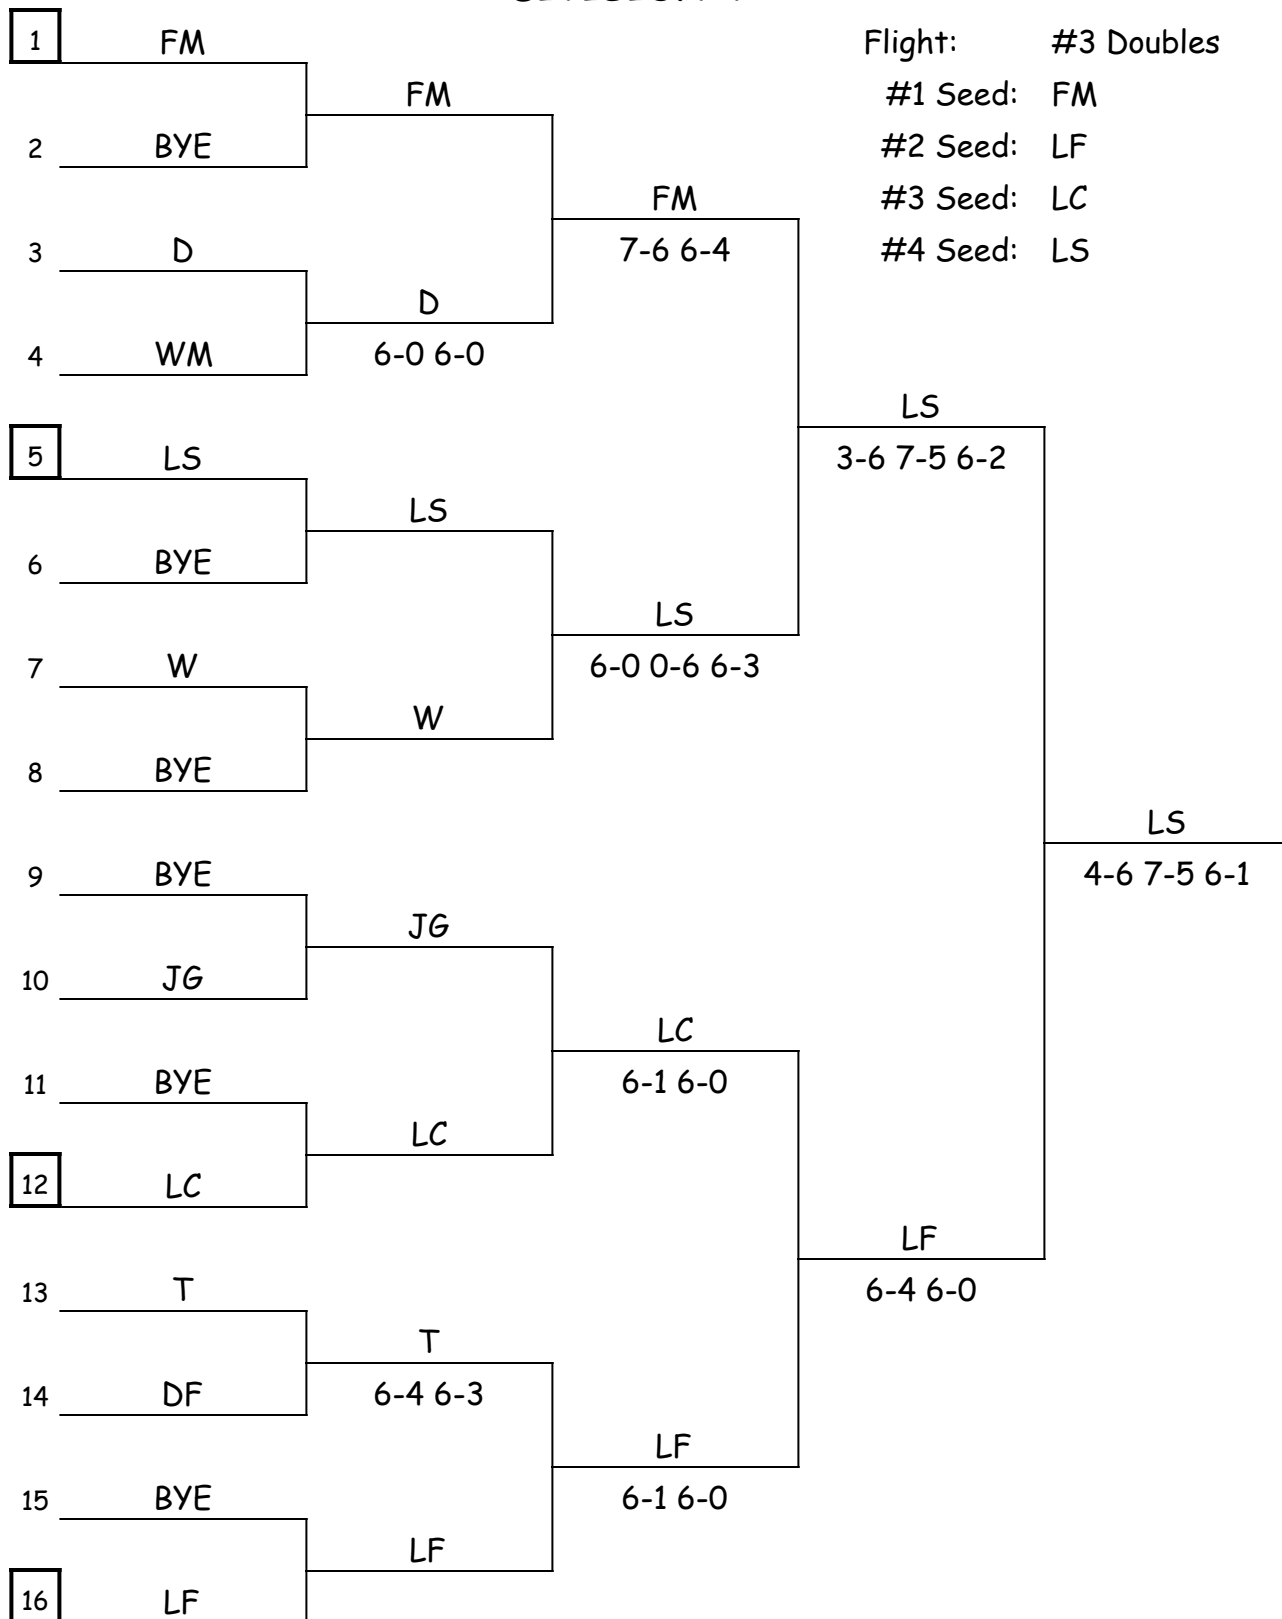

MICHIGAN HIGH SCHOOL ATHLETIC ASSOCIATION, INC.
2019 GIRLS TENNIS REGIONAL
DIVISION 4-1