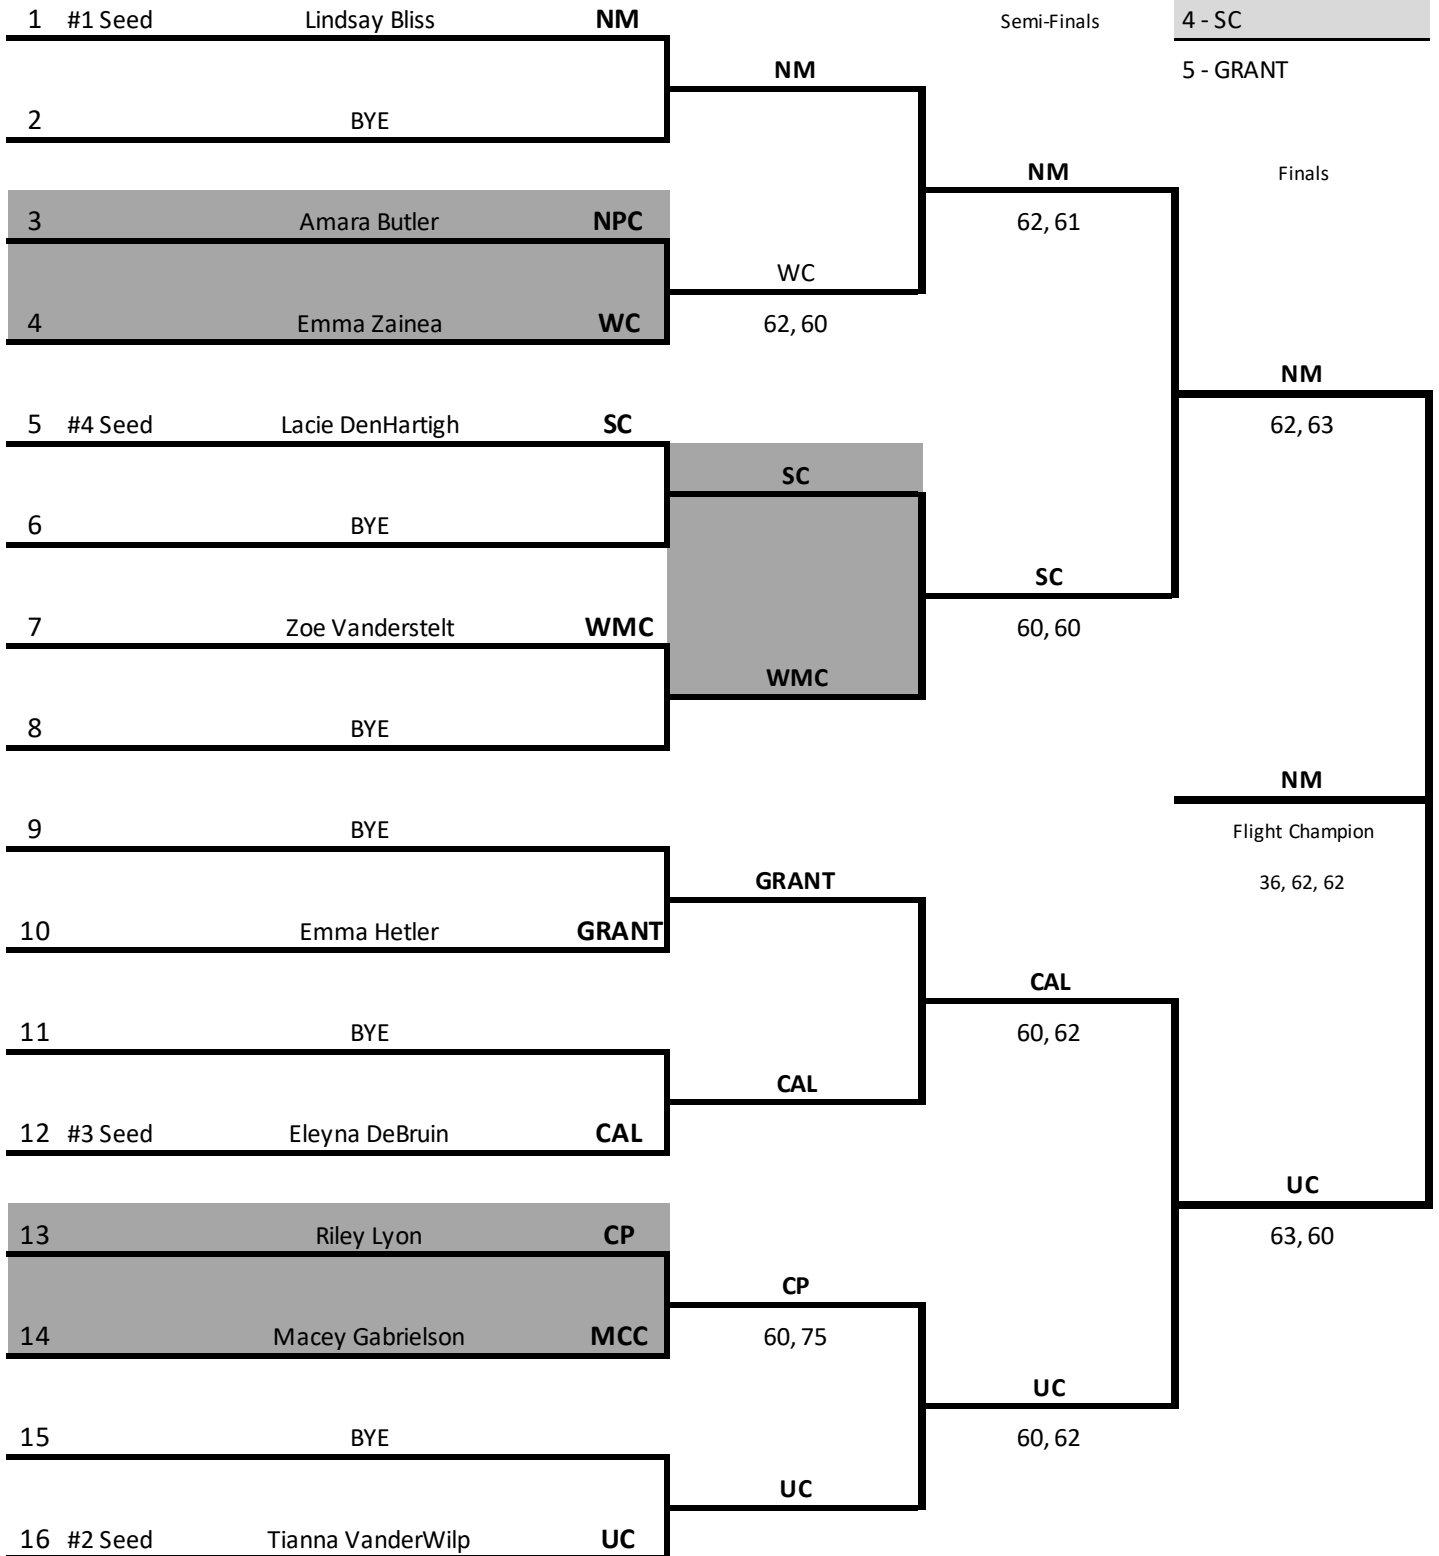

**1st Round - at EKHS**

**2nd Round - at EKHS**

**Seeded Players:**

1 - NM

2 - UC

3 - CAL

4 - SC

5 - GRANT

1st Round

2nd Round

Semi-Finals

Finals