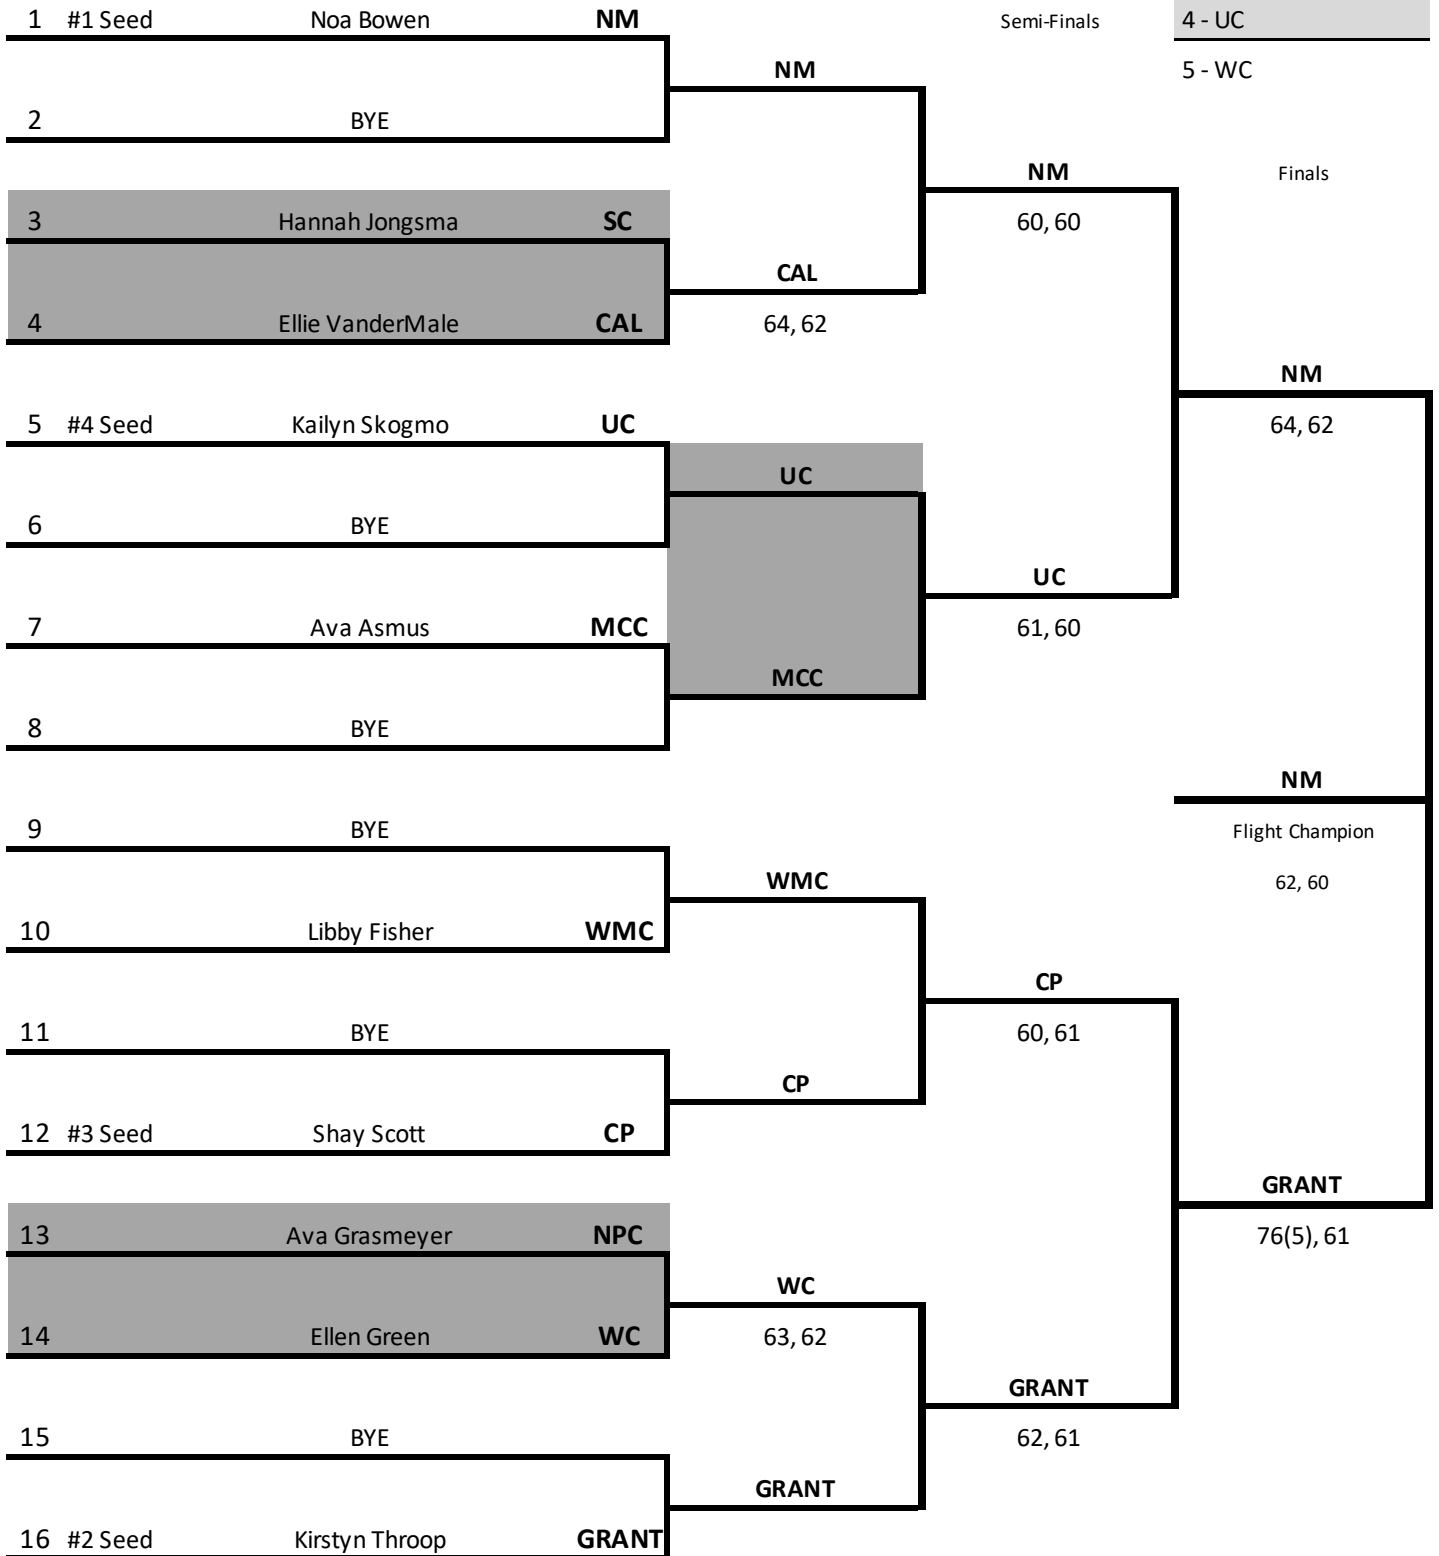

3 - CP

4 - UC

5 - WC

1st Round

2nd Round

Semi-Finals

Finals

**Flight: 4th Singles**