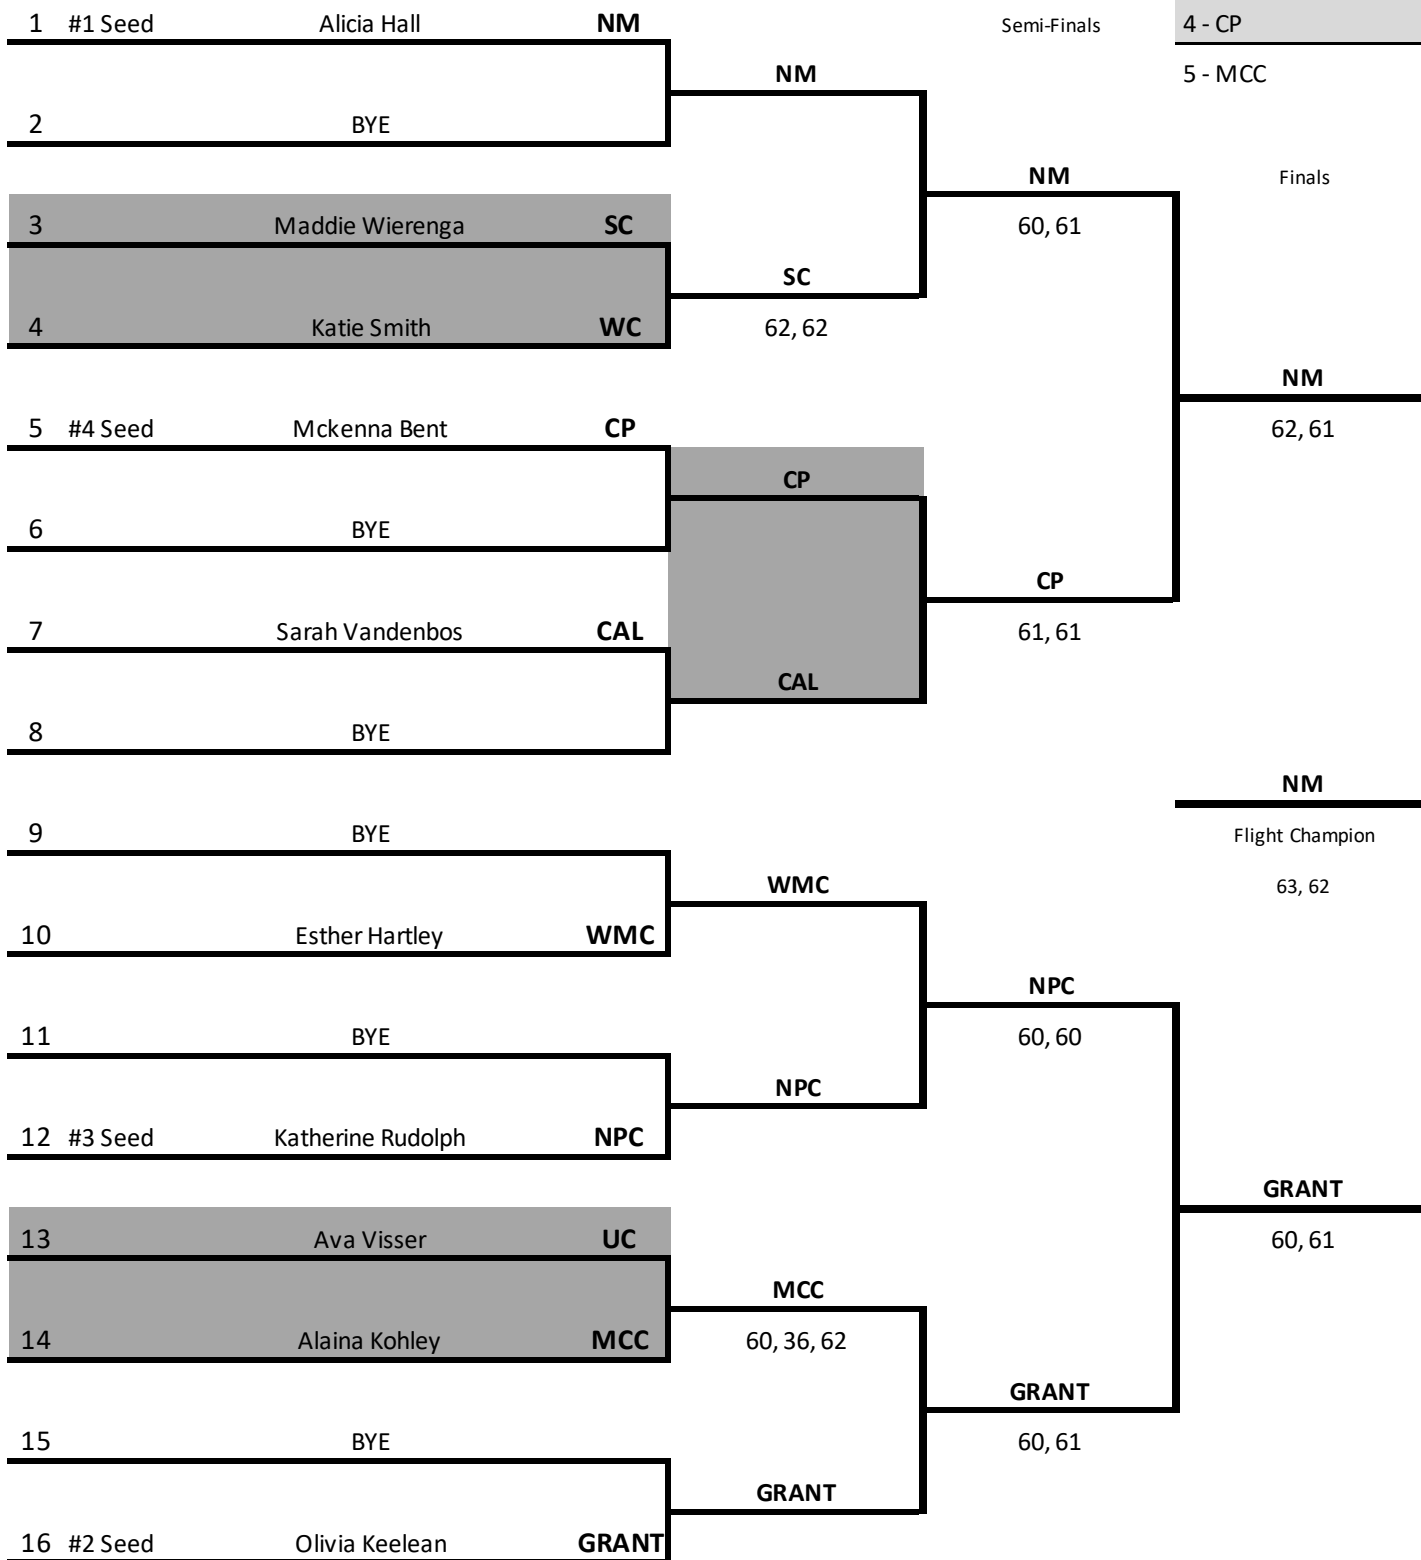

2018 Girls Tennis Regional 31-Division 4 - Rosters

Comstock Park

Line-Up	Grade
1S: McKenna Bent	11
2S: Sadie Essex	12
3S: Shay Scott	12
4S: Riley Lyon	11
1D: AJ Hatton	12
Danielle VanDyke	11
2D: Jessica Osmun	10
Krista Osmun	10
3D: Lexi Schuiling	12
Cece Cole	12
4D: Lilli Pattillo	10
Aberdeen Robinson	10

Head Coach: Pet Luczyk
Ass't Coaches: Steve Scharphorn

GR NorthPointe Christian

Line-Up	Grade
1S: Katherine Rudolph	12
2S: Brea Koenes	12
3S: Ava Grasmeyer	10
4S: Amara Butler	10
1D: Rachel DenDulk	12
Caroline Rudolph	10
2D: Bella Tinney	10
Olivia Greene	10
3D: Abby Sarver	12
Jenna Rosendal	12
4D: Jillian Diepenhorst	9
Carol Zhou	10

Head Coach: Justin Yoder
Ass't Coach: Sue Katerberg

GR South Christian

Line-Up	Grade
1S: Maddie Wierenga	11
2S: Eden VanderWeele	12
3S: Hannah Jongsma	12
4S: Lacie DenHartigh	12
1D: Natalie Samdal	12
Sumer Michmerhuizen	12
2D: Emma VandeKieft	12
Anneke Mensonides	12
3D: Maia Reynolds	10
Grace Snyder	12
4D: Naomi Baker	12
Grace Huizingh	10

Head Coach: Denise Klaasen
Ass't Coach: Keith Stulp

GR West Catholic

Line-Up	Grade
1S: Katie Smith	12
2S: Emily Mannion	11
3S: Ellen Green	10
4S: Emma Zainea	11
1D: Izzi Nguyen	12
Lauren Hellman	12
2D: Raegen Kurlenda	11
Shannon Russel	10
3D: Lizzie Broekema	9
Lauren Tietz	9
4D: Default	

Head Coach: Cody Staup
Ass't Coach:

Grandville Calvin Christian

Line-Up	Grade
1S: Sarah Vandenbos	12
2S: Courtlyn Helder	12
3S: Ellie VanderMale	11
4S: Eleyna DeBruin	10
1D: Paige DeGraaf	12
Dayna Mulder	12
2D: Anna Zondervan	12
Alayna Zylstra	11
3D: Sydney Eldred	10
Hope VanderHeide	10
4D: Natalie Hoekstra	9
Leanne Krombeen	9

Head Coach: Larry Klein
Ass't Coach: Curt Zondervan

Grant

Line-Up	Grade
1S: Olivia Keelean	12
2S: Jada Zerlaut	9
3S: Kirstyn Throop	11
4S: Emma Hetler	10
1D: Kathryn Stong	11
Sydney Patin	10
2D: Jill Arends	12
Brooklyn Presler	12
3D: Kaitlyn Pascoe	12
Liberty Pleune	10
4D: Cecilia Ovalle	12
Elvira Cruz	11

Head Coach: Scott Zerlaut
Ass't Coach: Mark Brock

Hudsonville Unity Christian

Line-Up	Grade
1S: Ava Visser	11
2S: Sophie Jensen	11
3S: Kailyn Skogmo	11
4S: Tianna VanderWilp	12
1D: Anna Luimes	12
Megan DeGraaf	12
2D: Nicole DeBruin	10
Klaire Goebel	10
3D: Default	
4D: Asha Slagh	10
Jenna Levering	11

Head Coach: Mark Brink
Ass't Coach: Erika Doorn

Muskegon Catholic

Line-Up	Grade
1S: Alaina Kohley	10
2S: Aremy Salazar	12
3S: Ava Asmus	11
4S: Macey Gabrielson	12
1D: Amelia Heminger	12
Jasmine Bennett	11
2D: Anna Riegler	11
Hazel Rodriguez	11
3D: Brenna Kieft	11
Andrea Sanford	10
4D: Emma Maierhauser	9
Nia Merriweather	10

Head Coach: Casey Christensen
Ass't Coach:

Muskegon Western Michigan Christian

Line-Up	Grade
1S: Esther Hartley	11
2S: Mikayla Moorhead	9
3S: Libby Fisher	12
4S: Zoe Vanderstelt	9
1D: Trinity Nelson	11
Chloe Kozal	11
2D: Carlee Castle	11
Olivia Kuiper	11
3D: Olivia Hendrie	10
Zoe Sytsema	10
4D: Audrey Braak	10
Cora Vanhouwelingen	10

Head Coach: Nicholas Bennett
Ass't Coach: Katie Meloche

North Muskegon

Line-Up	Grade
1S: Alicia Hall	10
2S: Claire McCall	11
3S: Noa Bowen	9
4S: Lindsay Bliss	12
1D: Belles Hardman	12
Lily Montgomery	12
2D: Carina Steketee	11
Sarah Muzzy	10
3D: Gabby Gaston	9
Greta Goszkowicz	10
4D: Liz McNally	12
Lindsey Piper	11

Head Coach: Cody Liverance
Ass't Coach: Wayne Brenneman

Line-Up Grade

Line-Up	Grade
1S:	
2S:	
3S:	
4S:	
1D:	
2D:	
3D:	
4D:	

Head Coach:
Ass't Coach:

Line-Up Grade

Line-Up	Grade
1S:	
2S:	
3S:	
4S:	
1D:	
2D:	
3D:	
4D:	

Head Coach:
Ass't Coach:

Flight: 1st Singles

Seeded Players:

1 - NM

2 - GRANT

3 - NPC

4 - CP

5 - MCC

1st Round

2nd Round

Semi-Finals

Finals