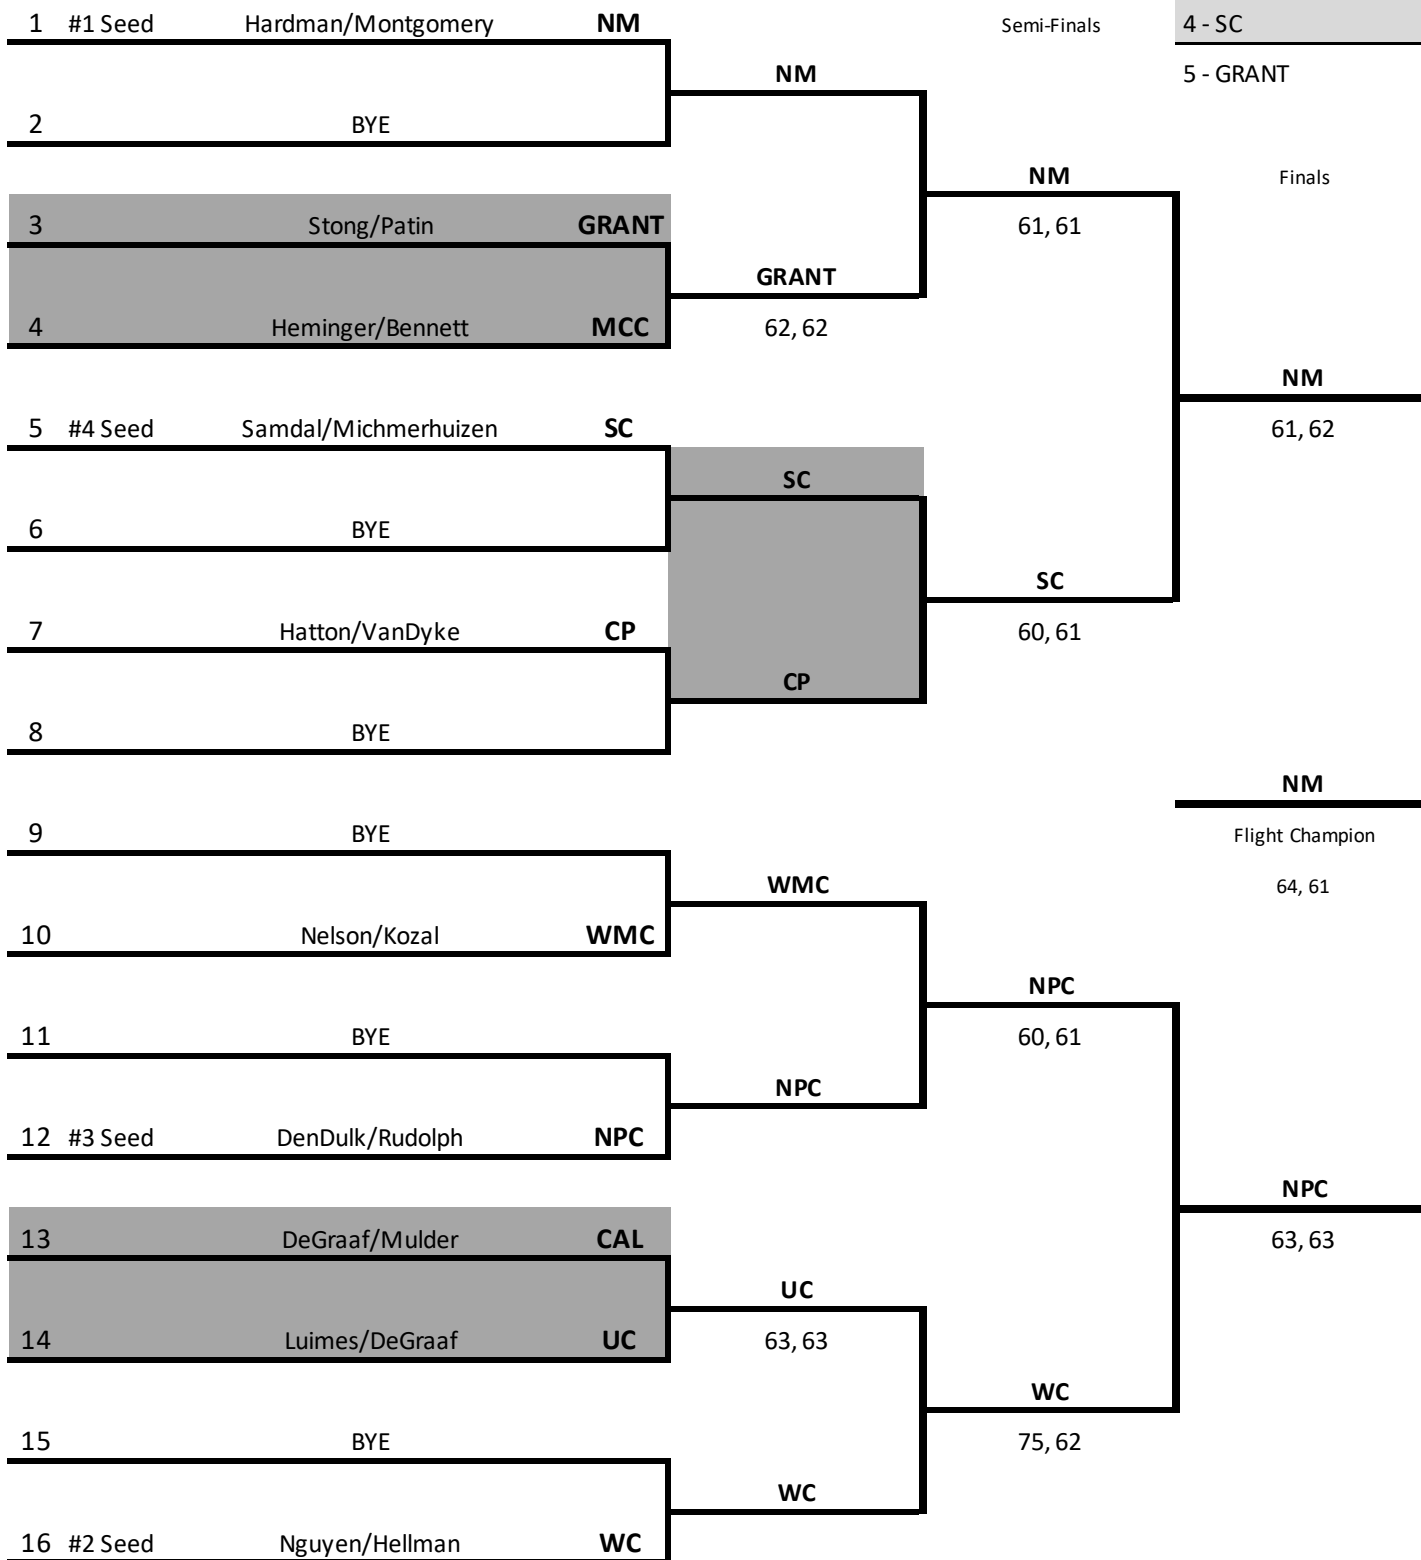

Flight: 1st Doubles

Seeded Players:

1 - NM

2 - WC

3 - NPC

4 - SC

5 - GRANT

1st Round

2nd Round

Semi-Finals

Finals