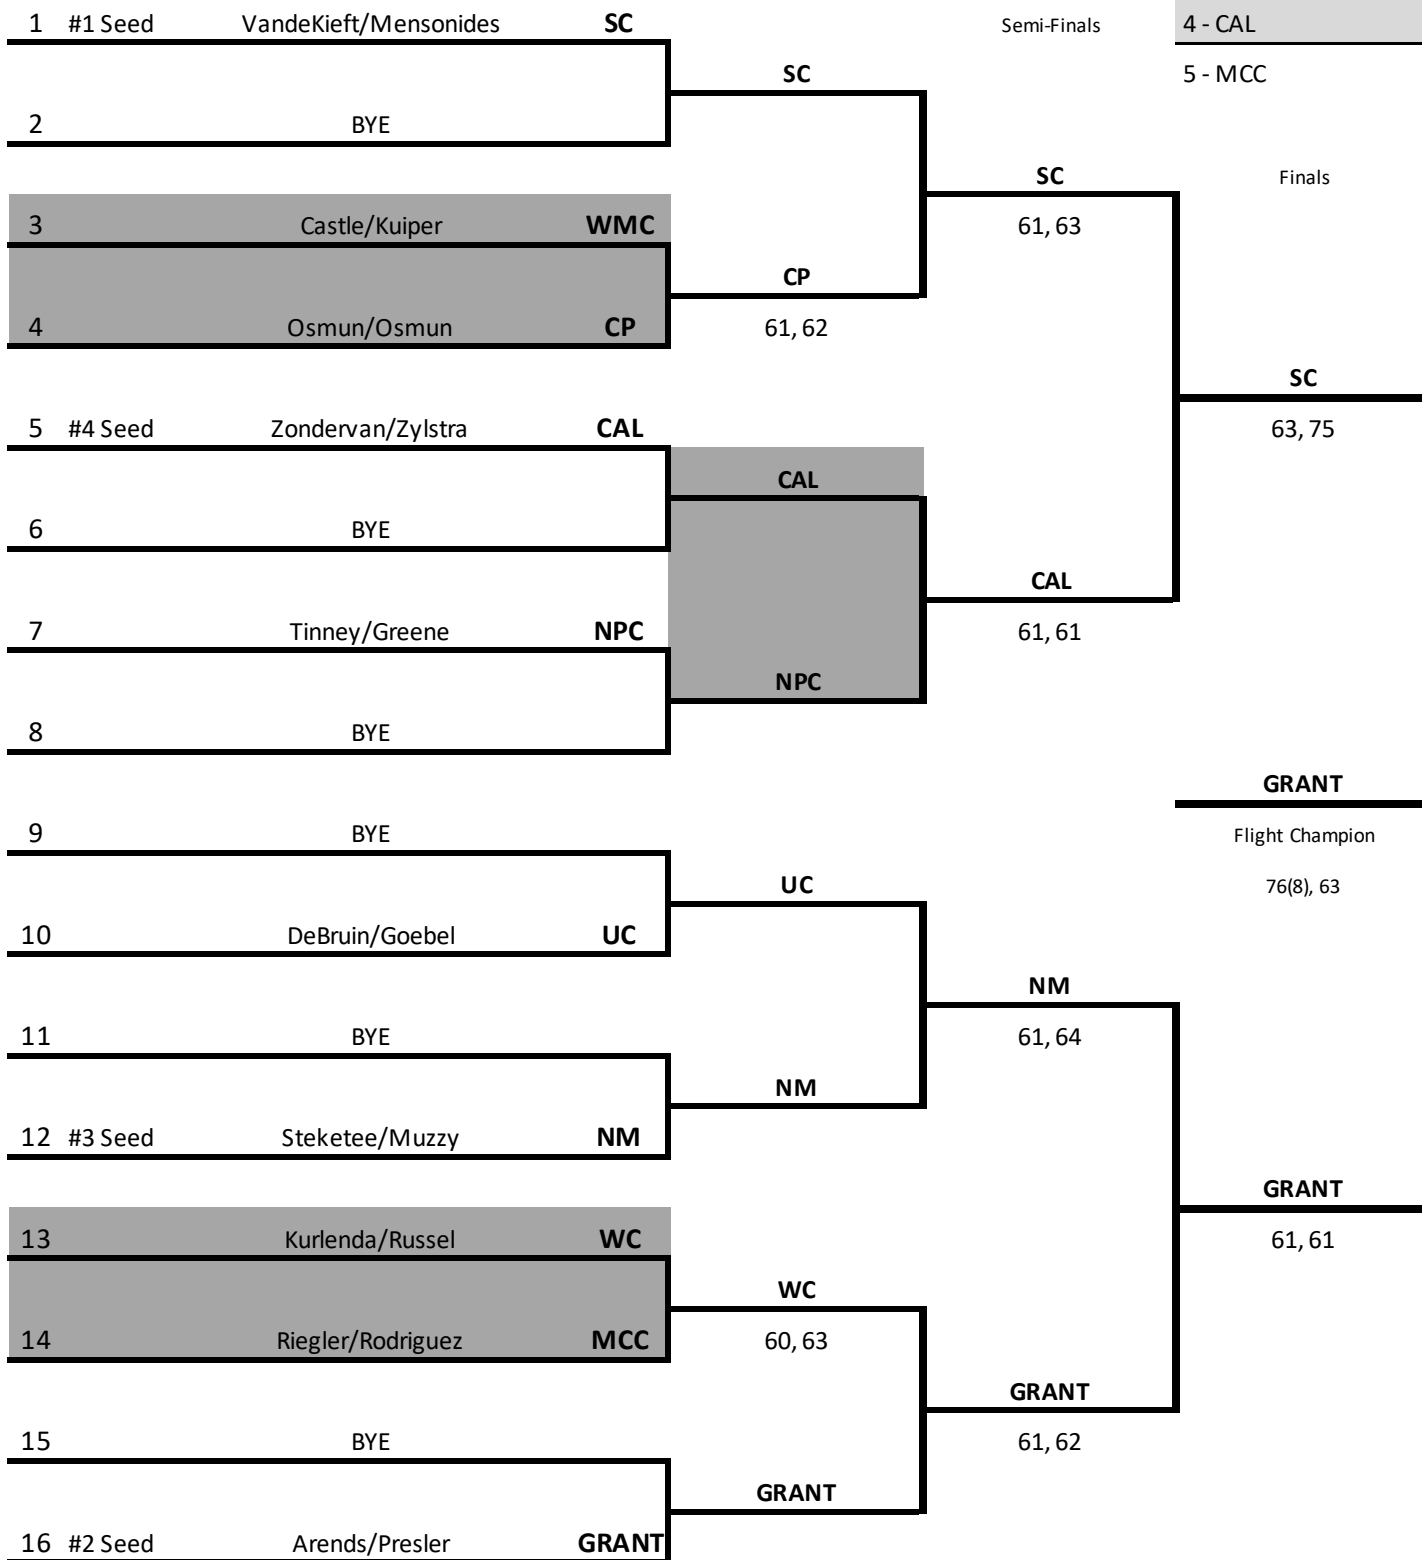

Flight: 2nd Doubles

Seeded Players:

1 - SC

2 - GRANT

3 - NM

4 - CAL

5 - MCC

1st Round

2nd Round

Semi-Finals

Finals

Flight: 3rd Doubles

1st Round - at EKHS

2nd Round - at EKHS

Seeded Players:

1 - CAL

2 - GRANT

3 - WC

4 - NM

5 - UC

1st Round

2nd Round

Semi-Finals

Finals

1	#1 Seed	Eldred/VanderHeide	CAL
2		BYE	
3		Sarver/Rosendal	NPC
4		Schuiling/Cole	CP
5	#4 Seed	Gaston/Goszkowicz	NM
6		BYE	
7		Reynolds/Snyder	SC
8		BYE	
9		BYE	
10		Kieft/Sanford	MCC
11		BYE	
12	#3 Seed	Broekema/Tietz	WC
13		Default	UC
14		Hendrie/Sytsema	WMC
15		BYE	
16	#2 Seed	Pascoe/Pleune	GRANT

CAL

NPC

62, 61

NM

SC

MCC

WC

WMC

default

GRANT

CAL

46, 63, 63

NM

46, 60, 62

WC

62, 64

GRANT

62, 61

NM

61, 63

NM

Flight Champion

75, 57, 64

GRANT

76(4), 75