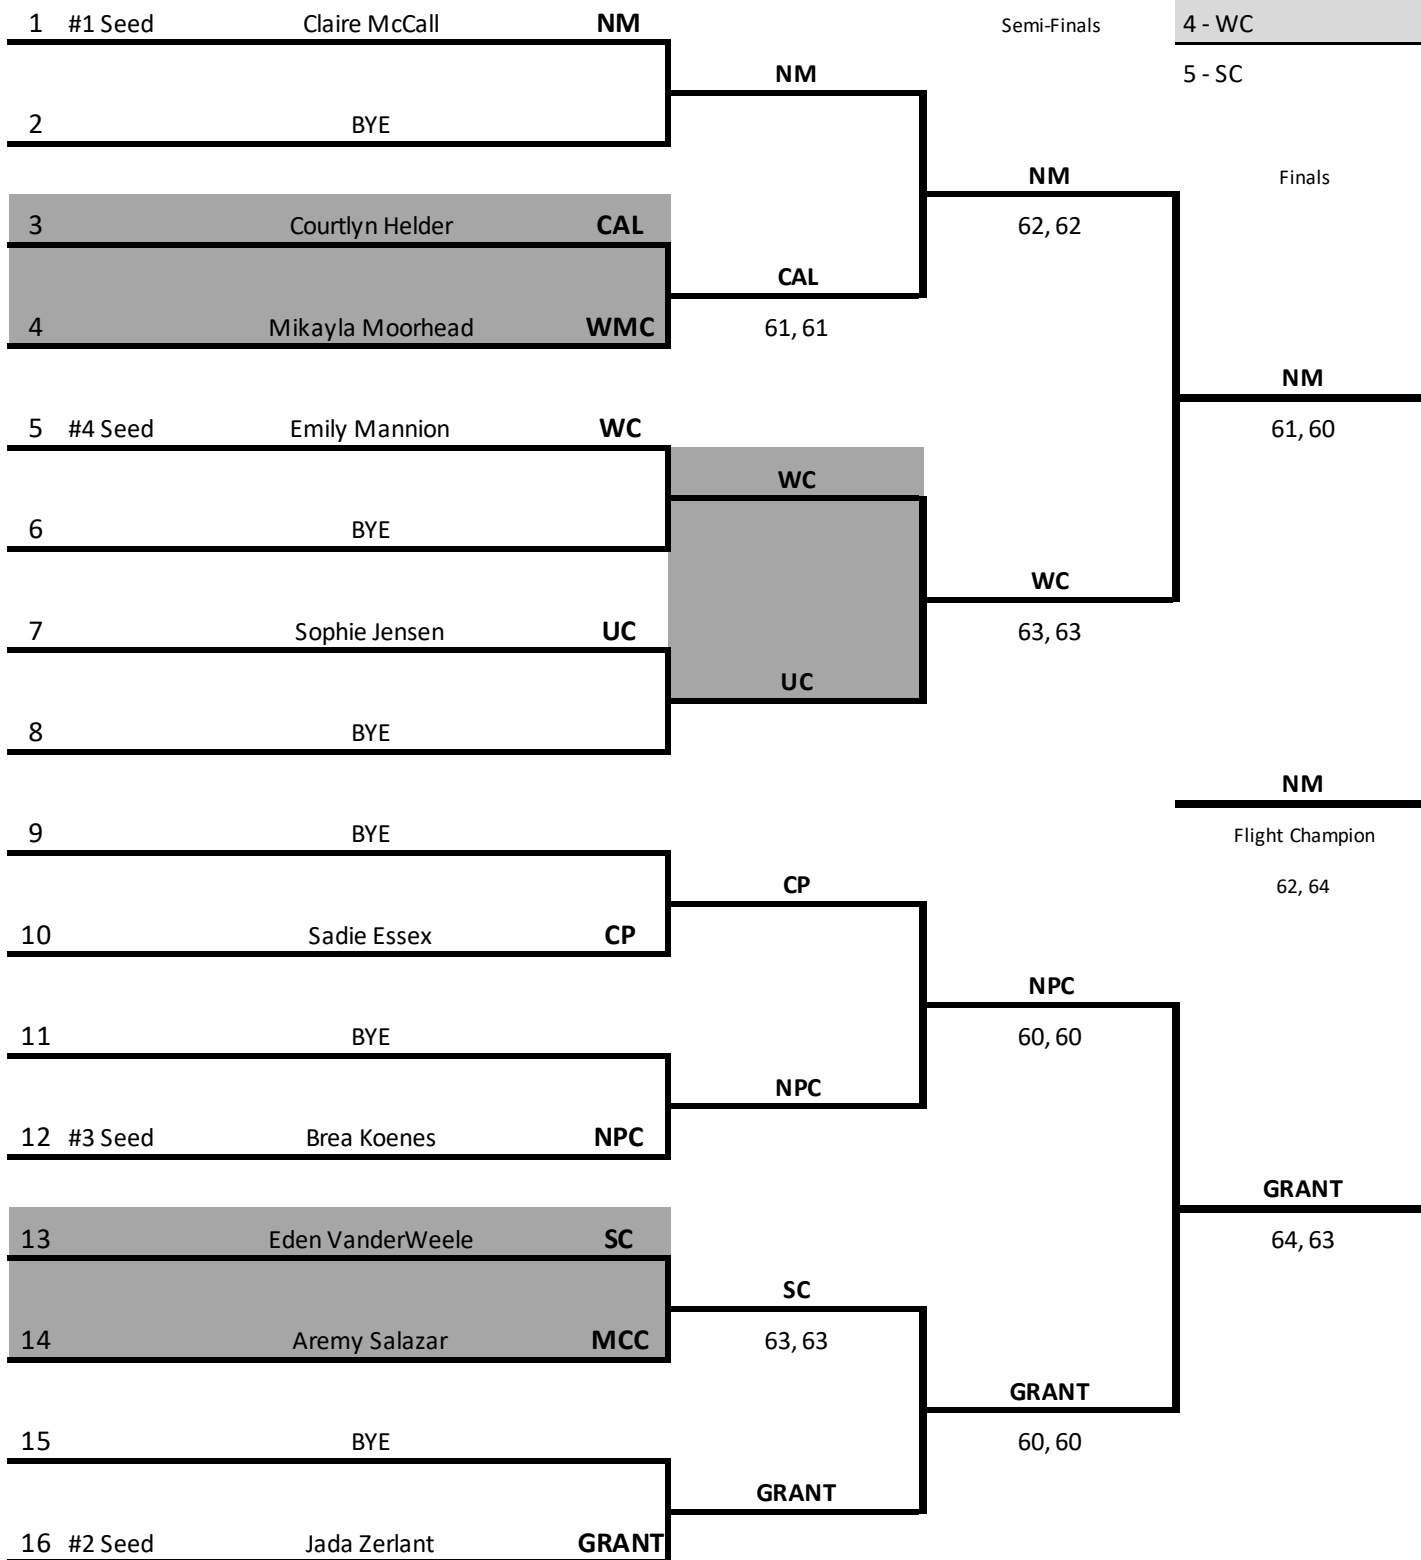

Flight: 2nd Singles

Seeded Players:

1 - NM

2 - GRANT

3 - NP

4 - WC

5 - SC

1st Round

2nd Round

Semi-Finals

Finals