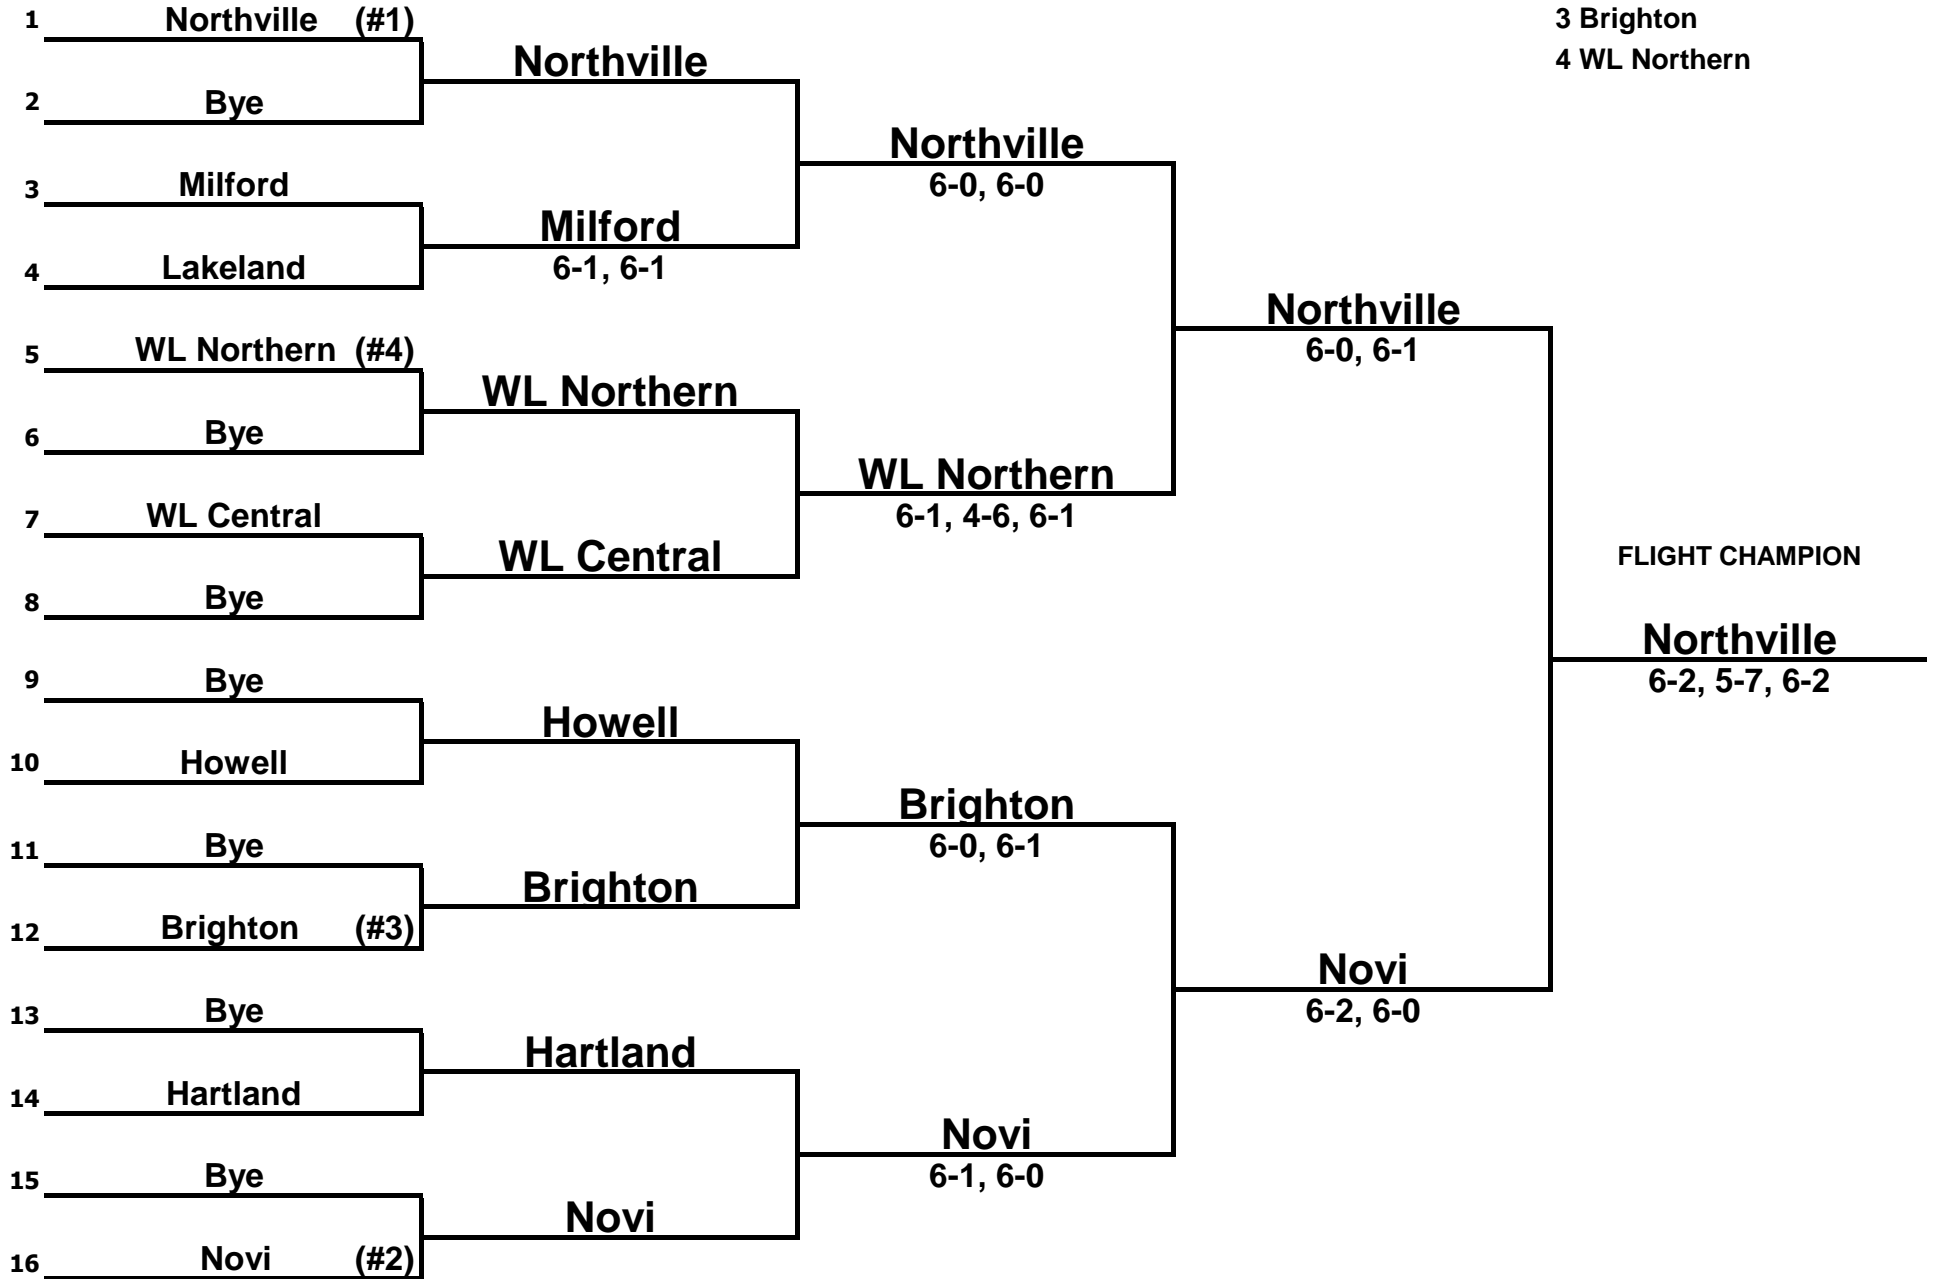

2019 Girls Tennis Division 1 Regional 2 Line-ups

	Novi		WL Central		WL Northern
1S	Jamie Fu (12)	1S	Rebecca Elias (10)	1S	Adiya Young (12)
2S	Jordana Krstovski (11)	2S	Milla Mihajlovski (10)	2S	Anastacia Gusikhin (12)
3S	Hikaru Ishibashi (10)	3S	Ayano Goto (9)	3S	Alexandria Gusikhin (10)
4S	Anika Kinra (9)	4S	Izzie Avery (12)	4S	Ashley Gilbert (11)
1D	Ashley Zhou (11)	1D	Claire Berryman (12)	1D	Kalyn Fuelling (12)
	Scarlett Chen (11)		Franchesca Fachou (12)		Delia Beckmann (11)
2D	Elizabeth Yang (11)	2D	Diana Bikhleyzer (9)	2D	Morgan Hitch (12)
	Catherine Xu (11)		Teju Koneru (10)		Mackenzie Stevens (11)
3D	Anjali Singh (12)	3D	Melissa Dickow (12)	3D	Claire Ureste (12)
	Raveena Joshi (12)		Aleena Ali (12)		Lauren Ginster (11)
4D	Aryana Kinra (9)	4D	Audrey Dimmer (11)	4D	Arden Coe (12)
	Avni Kinra (9)		Tania Karam (12)		Grace Garmo (11)

**2019 Girls Tennis
Division 1 Regional 2**

#1 Singles

Seeded Players

- 1 Northville
- 2 Novi
- 3 WL Northern
- 4 Brighton

**2019 Girls Tennis
Division 1 Regional 2**

#2 Singles

Seeded Players

- 1 Northville
- 2 Novi
- 3 Brighton
- 4 WL Northern