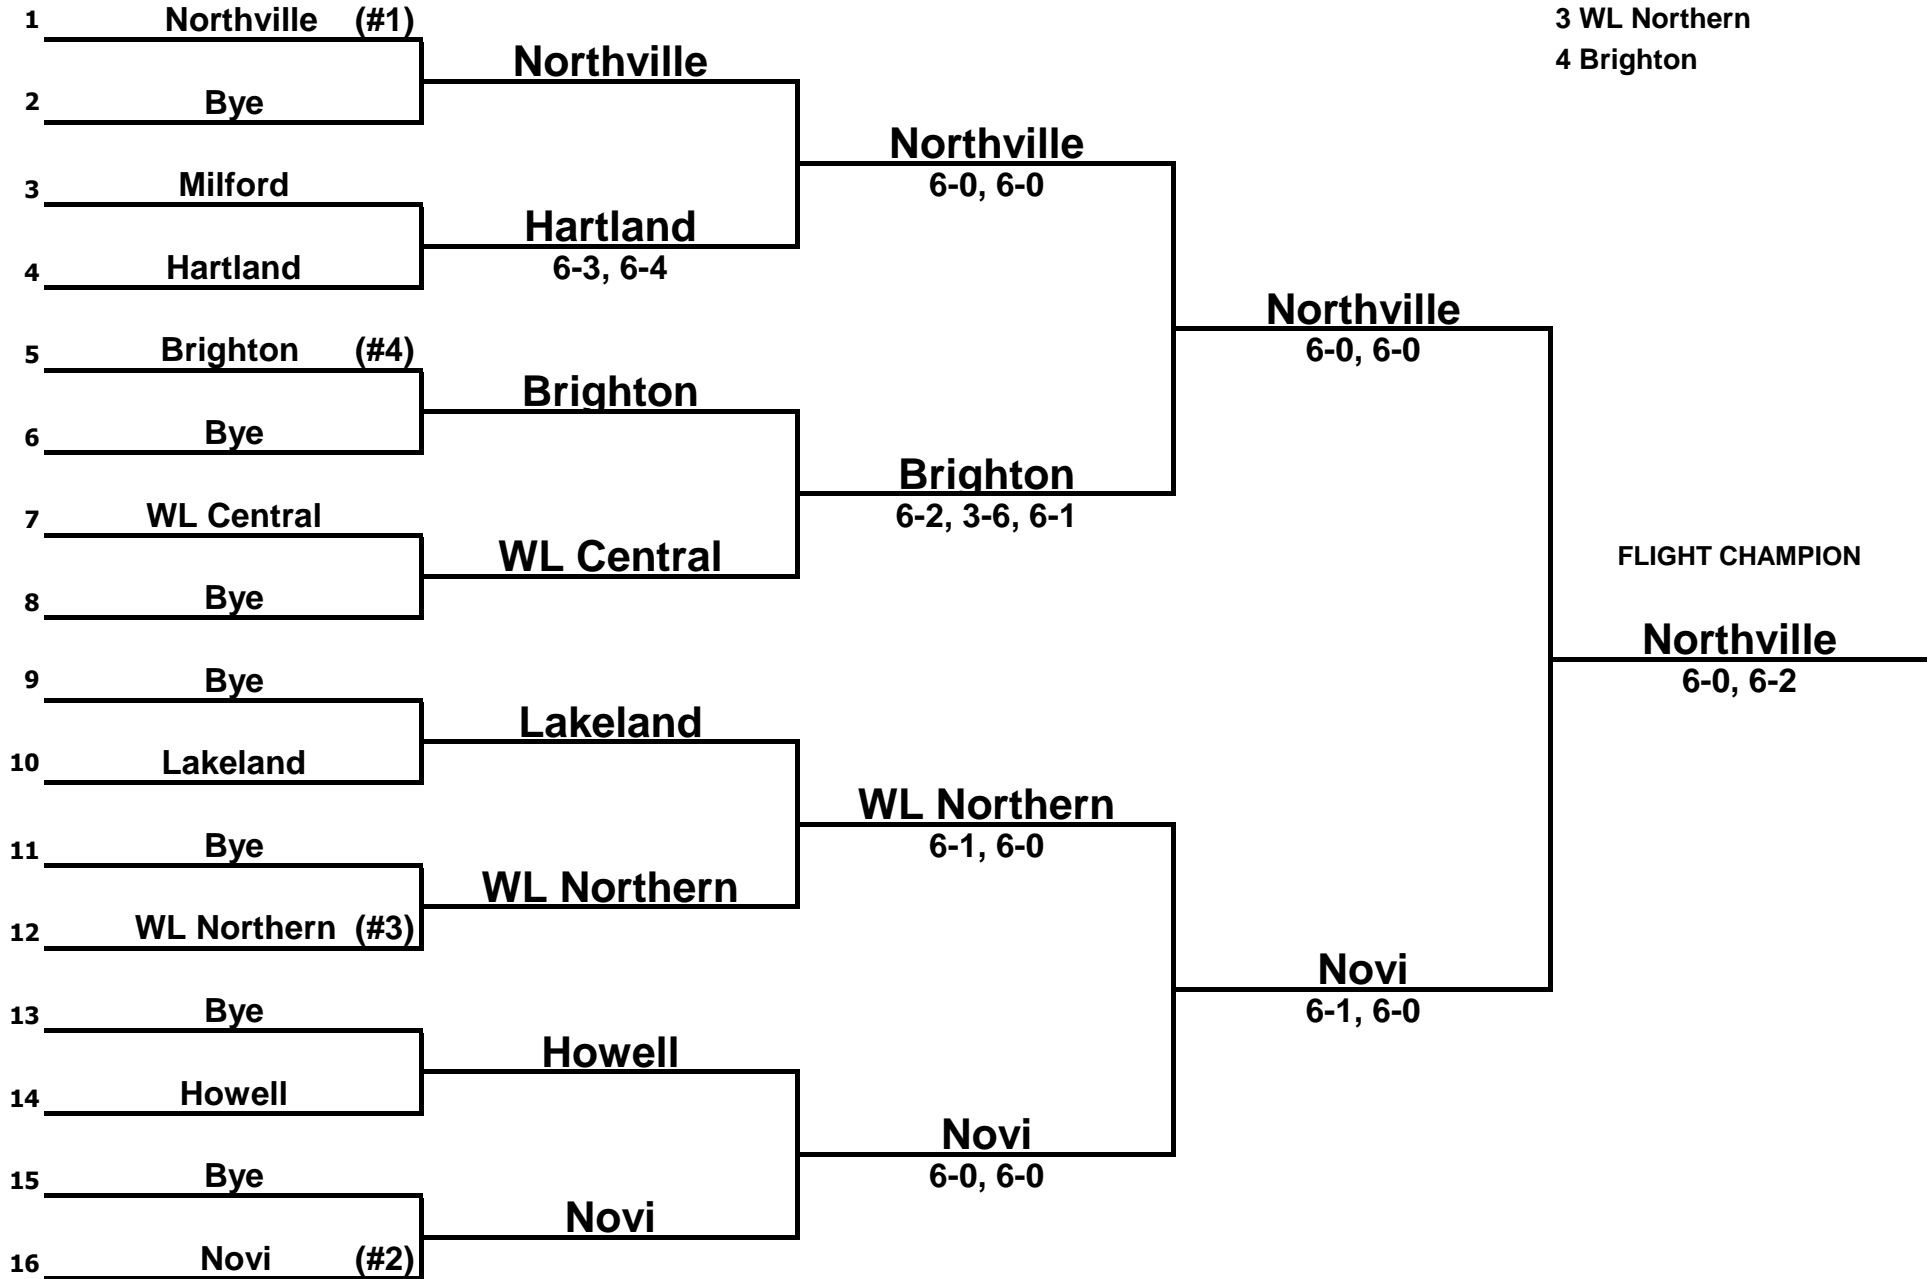

2019 Girls Tennis Division 1 Regional 2 Line-ups

	Novi		WL Central		WL Northern
1S	Jamie Fu (12)	1S	Rebecca Elias (10)	1S	Adiya Young (12)
2S	Jordana Krstovski (11)	2S	Milla Mihajlovski (10)	2S	Anastacia Gusikhin (12)
3S	Hikaru Ishibashi (10)	3S	Ayano Goto (9)	3S	Alexandria Gusikhin (10)
4S	Anika Kinra (9)	4S	Izzie Avery (12)	4S	Ashley Gilbert (11)
1D	Ashley Zhou (11)	1D	Claire Berryman (12)	1D	Kalyn Fuelling (12)
	Scarlett Chen (11)		Franchesca Fachou (12)		Delia Beckmann (11)
2D	Elizabeth Yang (11)	2D	Diana Bikhleyzer (9)	2D	Morgan Hitch (12)
	Catherine Xu (11)		Teju Koneru (10)		Mackenzie Stevens (11)
3D	Anjali Singh (12)	3D	Melissa Dickow (12)	3D	Claire Ureste (12)
	Raveena Joshi (12)		Aleena Ali (12)		Lauren Ginster (11)
4D	Aryana Kinra (9)	4D	Audrey Dimmer (11)	4D	Arden Coe (12)
	Avni Kinra (9)		Tania Karam (12)		Grace Garmo (11)

**2019 Girls Tennis
Division 1 Regional 2**

#1 Singles

Seeded Players

- 1 Northville
- 2 Novi
- 3 WL Northern
- 4 Brighton

**2019 Girls Tennis
Division 1 Regional 2**

#2 Singles

Seeded Players

- 1 Northville
- 2 Novi
- 3 Brighton
- 4 WL Northern