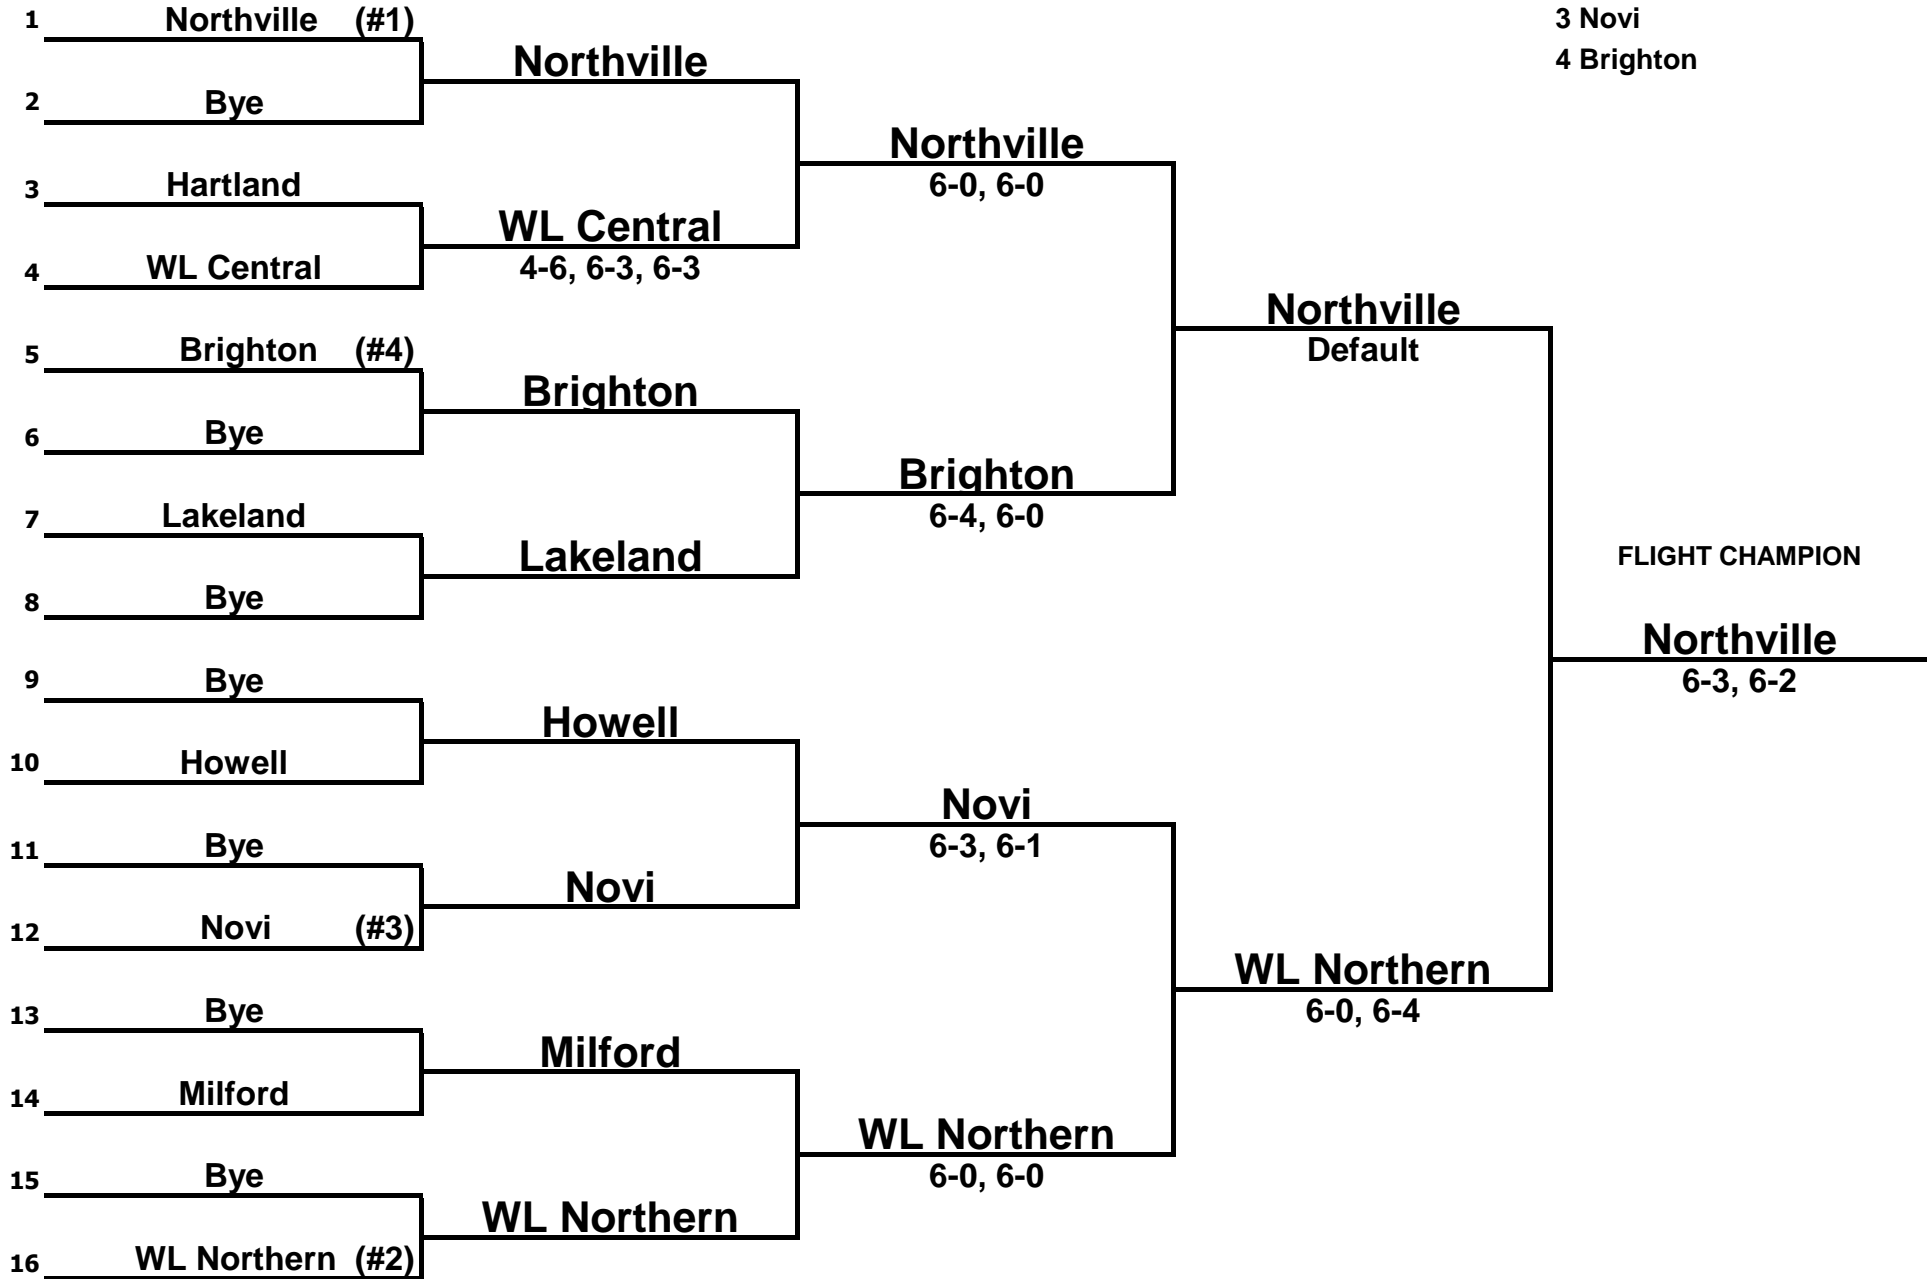

Seeded Players

- 1 Northville
- 2 Novi
- 3 Brighton
- 4 WL Northern

**2019 Girls Tennis
Division 1 Regional 2**

#1 Doubles

Seeded Players

- 1 Northville
- 2 WL Northern
- 3 Novi
- 4 Brighton

**2019 Girls Tennis
Division 1 Regional 2**

#2 Doubles

Seeded Players

- 1 Northville
- 2 Novi
- 3 WL Northern
- 4 WL Central

**2019 Girls Tennis
Division 1 Regional 2**

#3 Doubles

Seeded Players

- 1 Northville
- 2 WL Northern
- 3 Novi
- 4 WL Central

**2019 Girls Tennis
Division 1 Regional 2**

#4 Doubles

Seeded Players

- 1 Northville
- 2 Novi
- 3 WL Northern
- 4 Milford