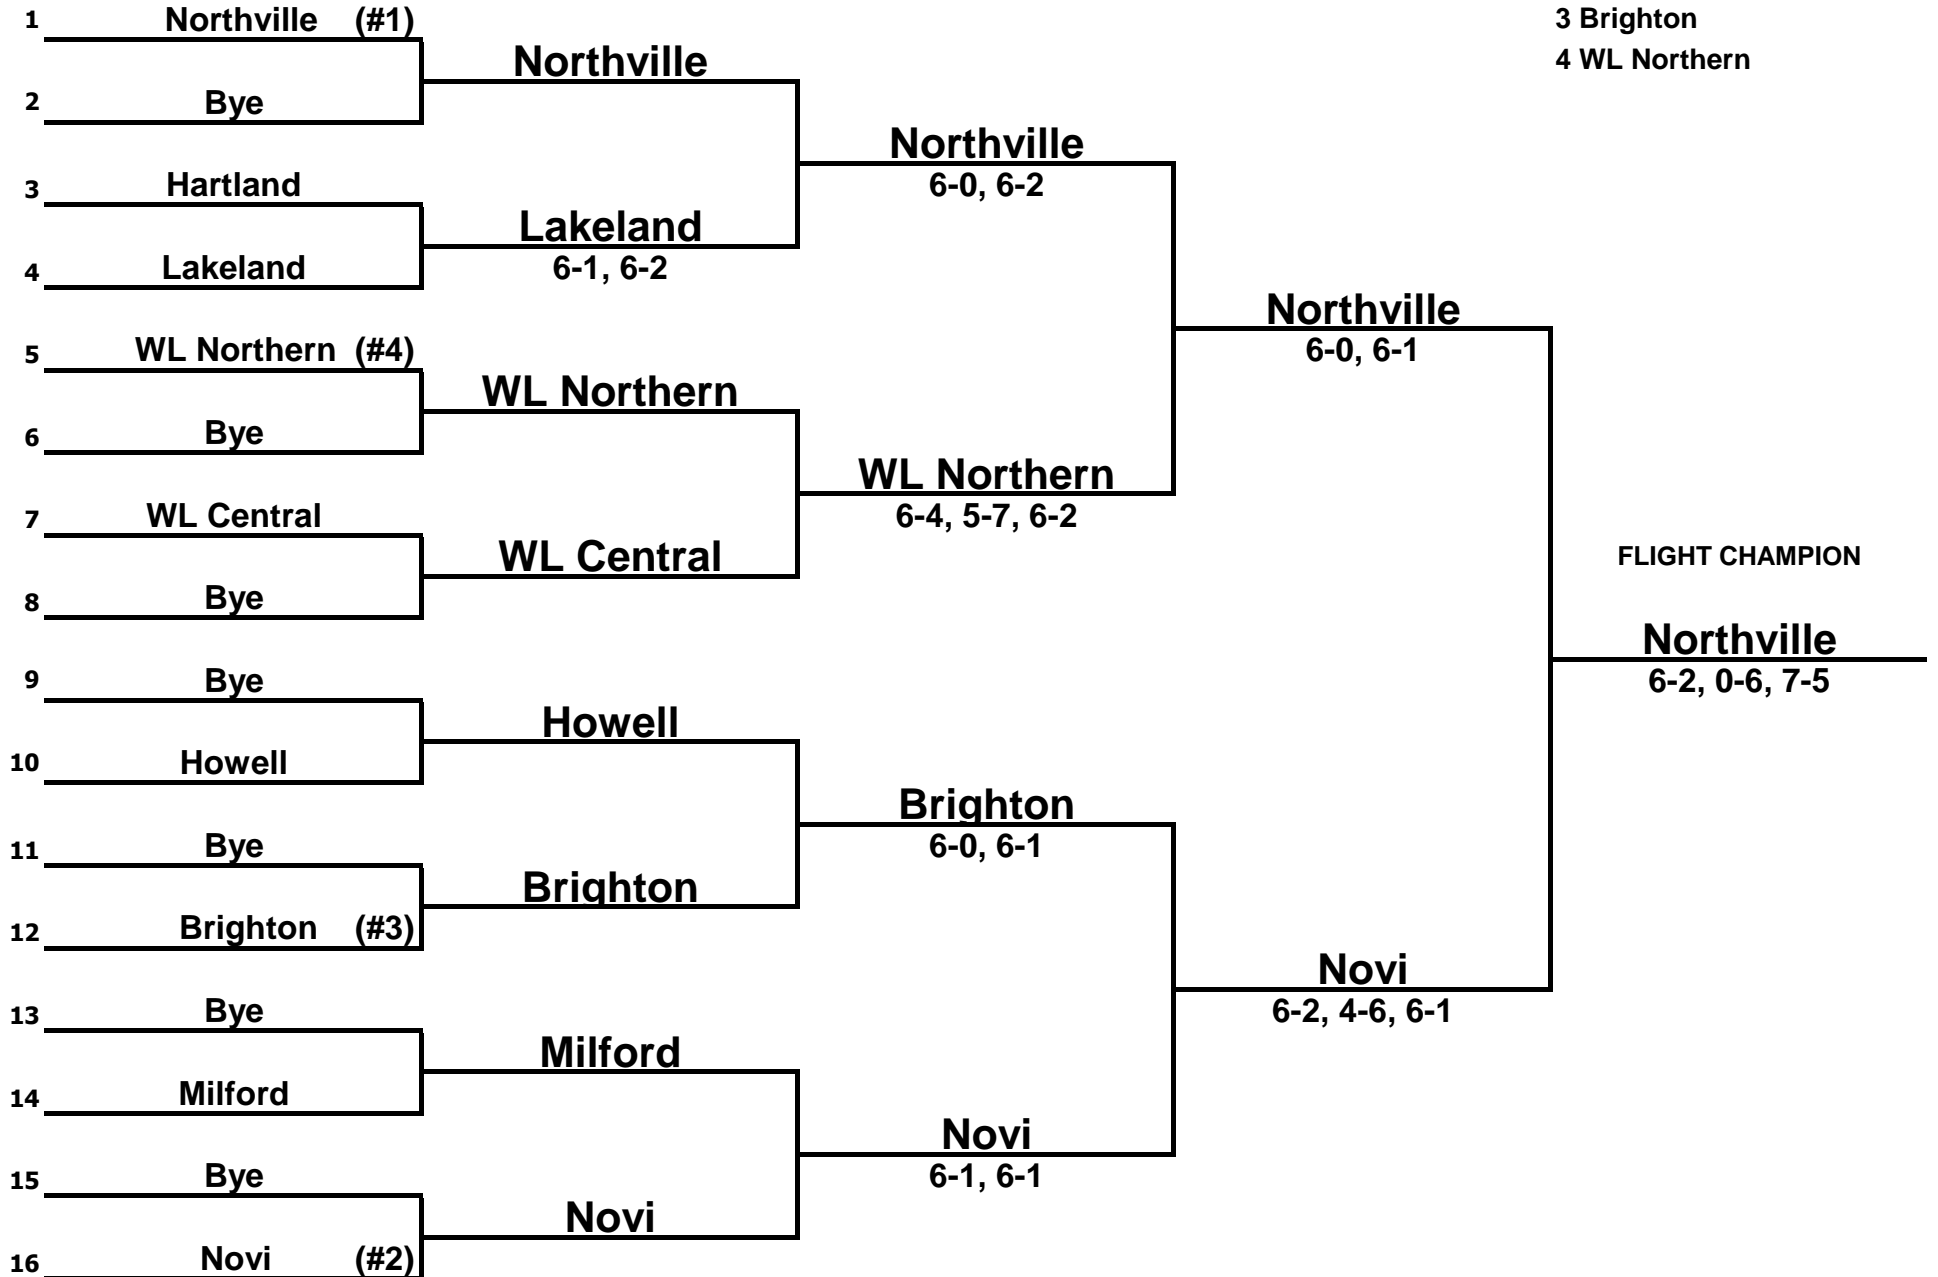

**2019 Girls Tennis
Division 1 Regional 2**

#1 Singles

Seeded Players

- 1 Northville
- 2 Novi
- 3 WL Northern
- 4 Brighton

**2019 Girls Tennis
Division 1 Regional 2**

#2 Singles

Seeded Players

- 1 Northville
- 2 Novi
- 3 Brighton
- 4 WL Northern

**2019 Girls Tennis
Division 1 Regional 2**

#3 Singles

Seeded Players

- 1 Northville
- 2 Novi
- 3 Brighton
- 4 WL Central

FLIGHT CHAMPION

Northville
6-1, 7-6(2)

**2019 Girls Tennis
Division 1 Regional 2**

#4 Singles

Seeded Players

- 1 Northville
- 2 Novi
- 3 Brighton
- 4 WL Northern

**2019 Girls Tennis
Division 1 Regional 2**

#1 Doubles

Seeded Players

- 1 Northville
- 2 WL Northern
- 3 Novi
- 4 Brighton

**2019 Girls Tennis
Division 1 Regional 2**