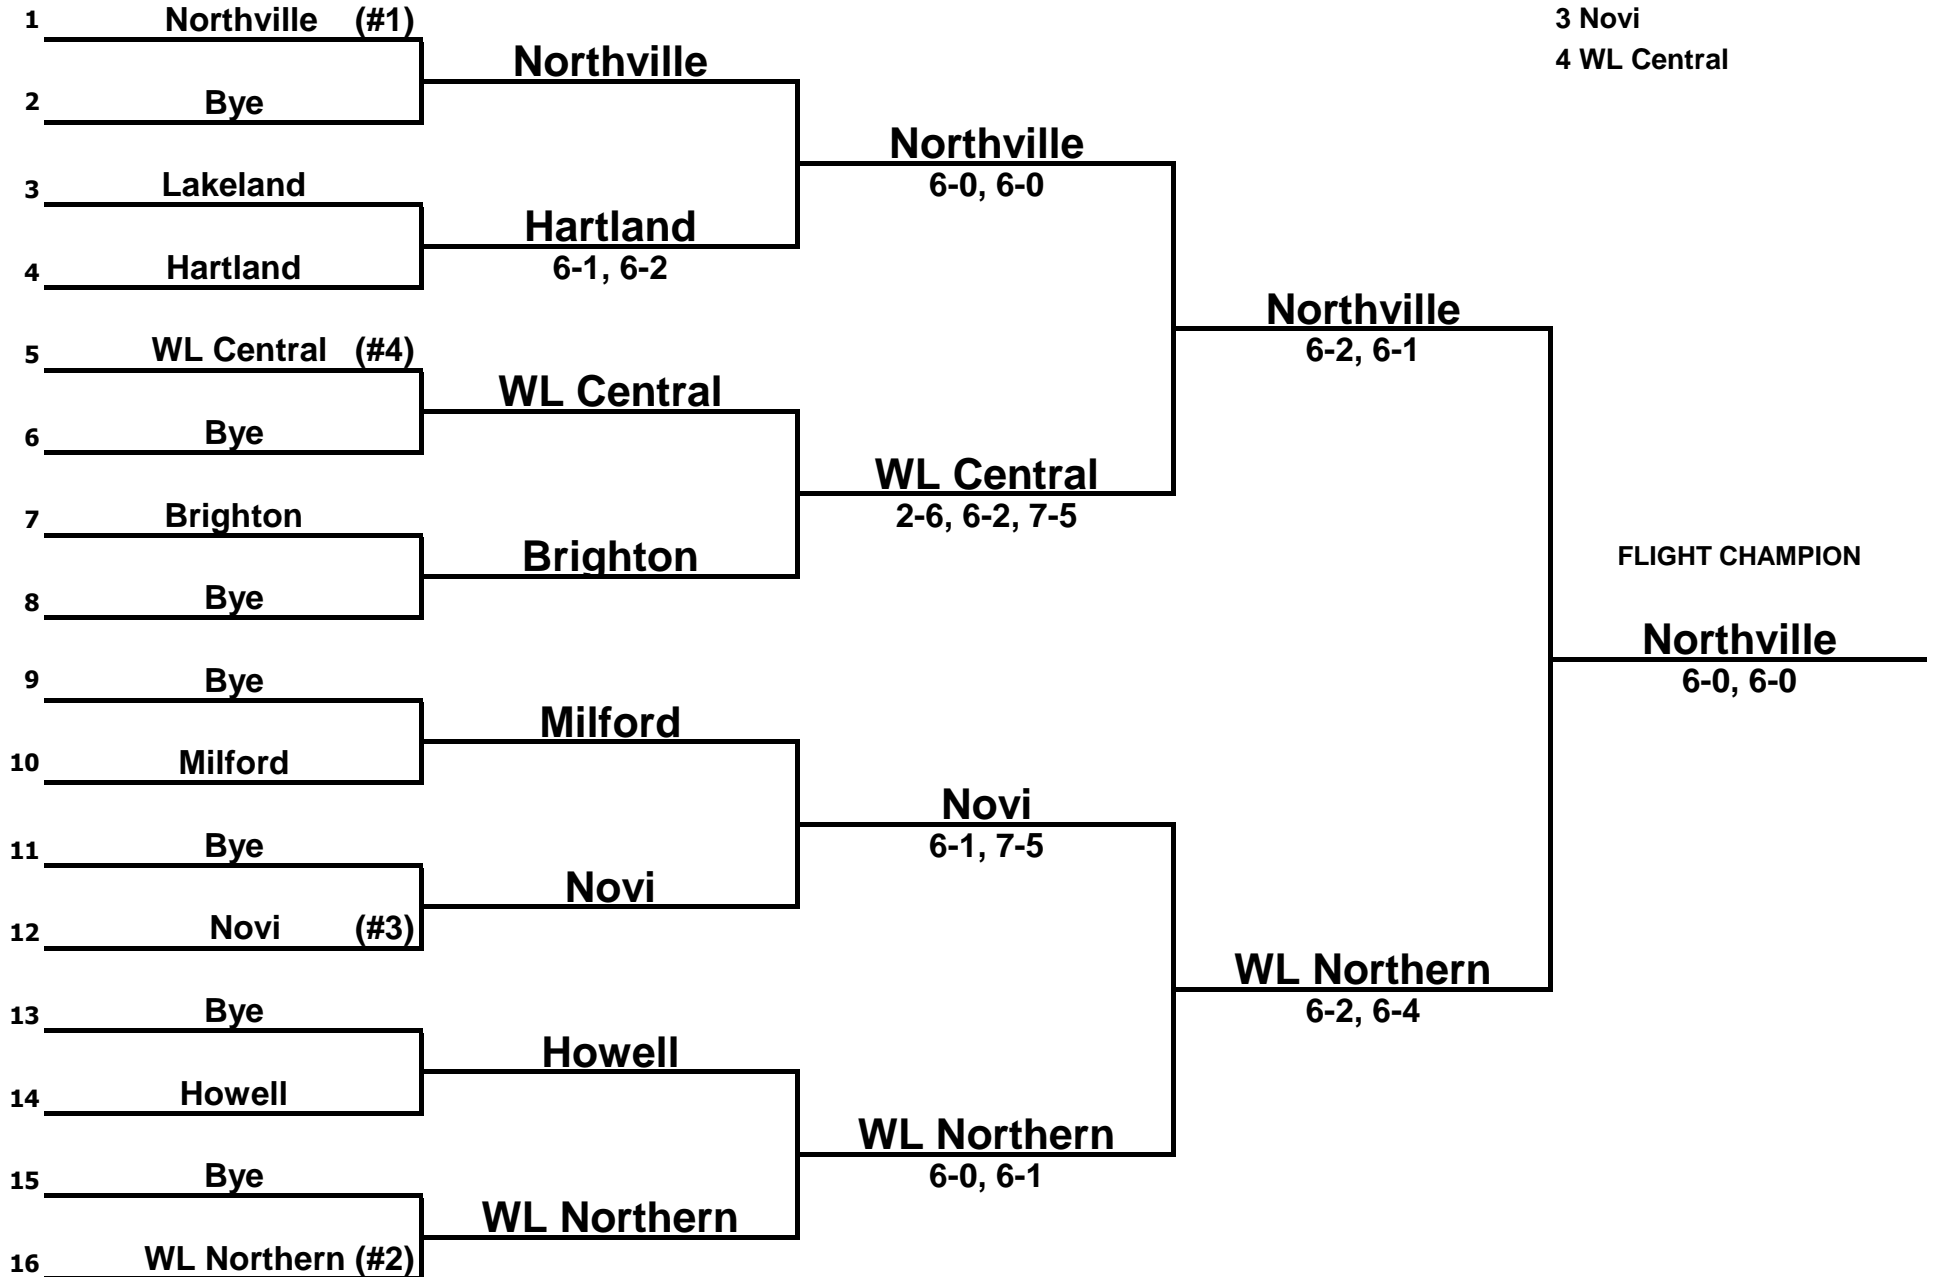

Seeded Players

- 1 Northville
- 2 Novi
- 3 Brighton
- 4 WL Northern

**2019 Girls Tennis
Division 1 Regional 2**

#1 Doubles

Seeded Players

- 1 Northville
- 2 WL Northern
- 3 Novi
- 4 Brighton

**2019 Girls Tennis
Division 1 Regional 2**

#2 Doubles

Seeded Players

- 1 Northville
- 2 Novi
- 3 WL Northern
- 4 WL Central

**2019 Girls Tennis
Division 1 Regional 2**

#3 Doubles

Seeded Players

- 1 Northville
- 2 WL Northern
- 3 Novi
- 4 WL Central

**2019 Girls Tennis
Division 1 Regional 2**

#4 Doubles

Seeded Players

- 1 Northville
- 2 Novi
- 3 WL Northern
- 4 Milford