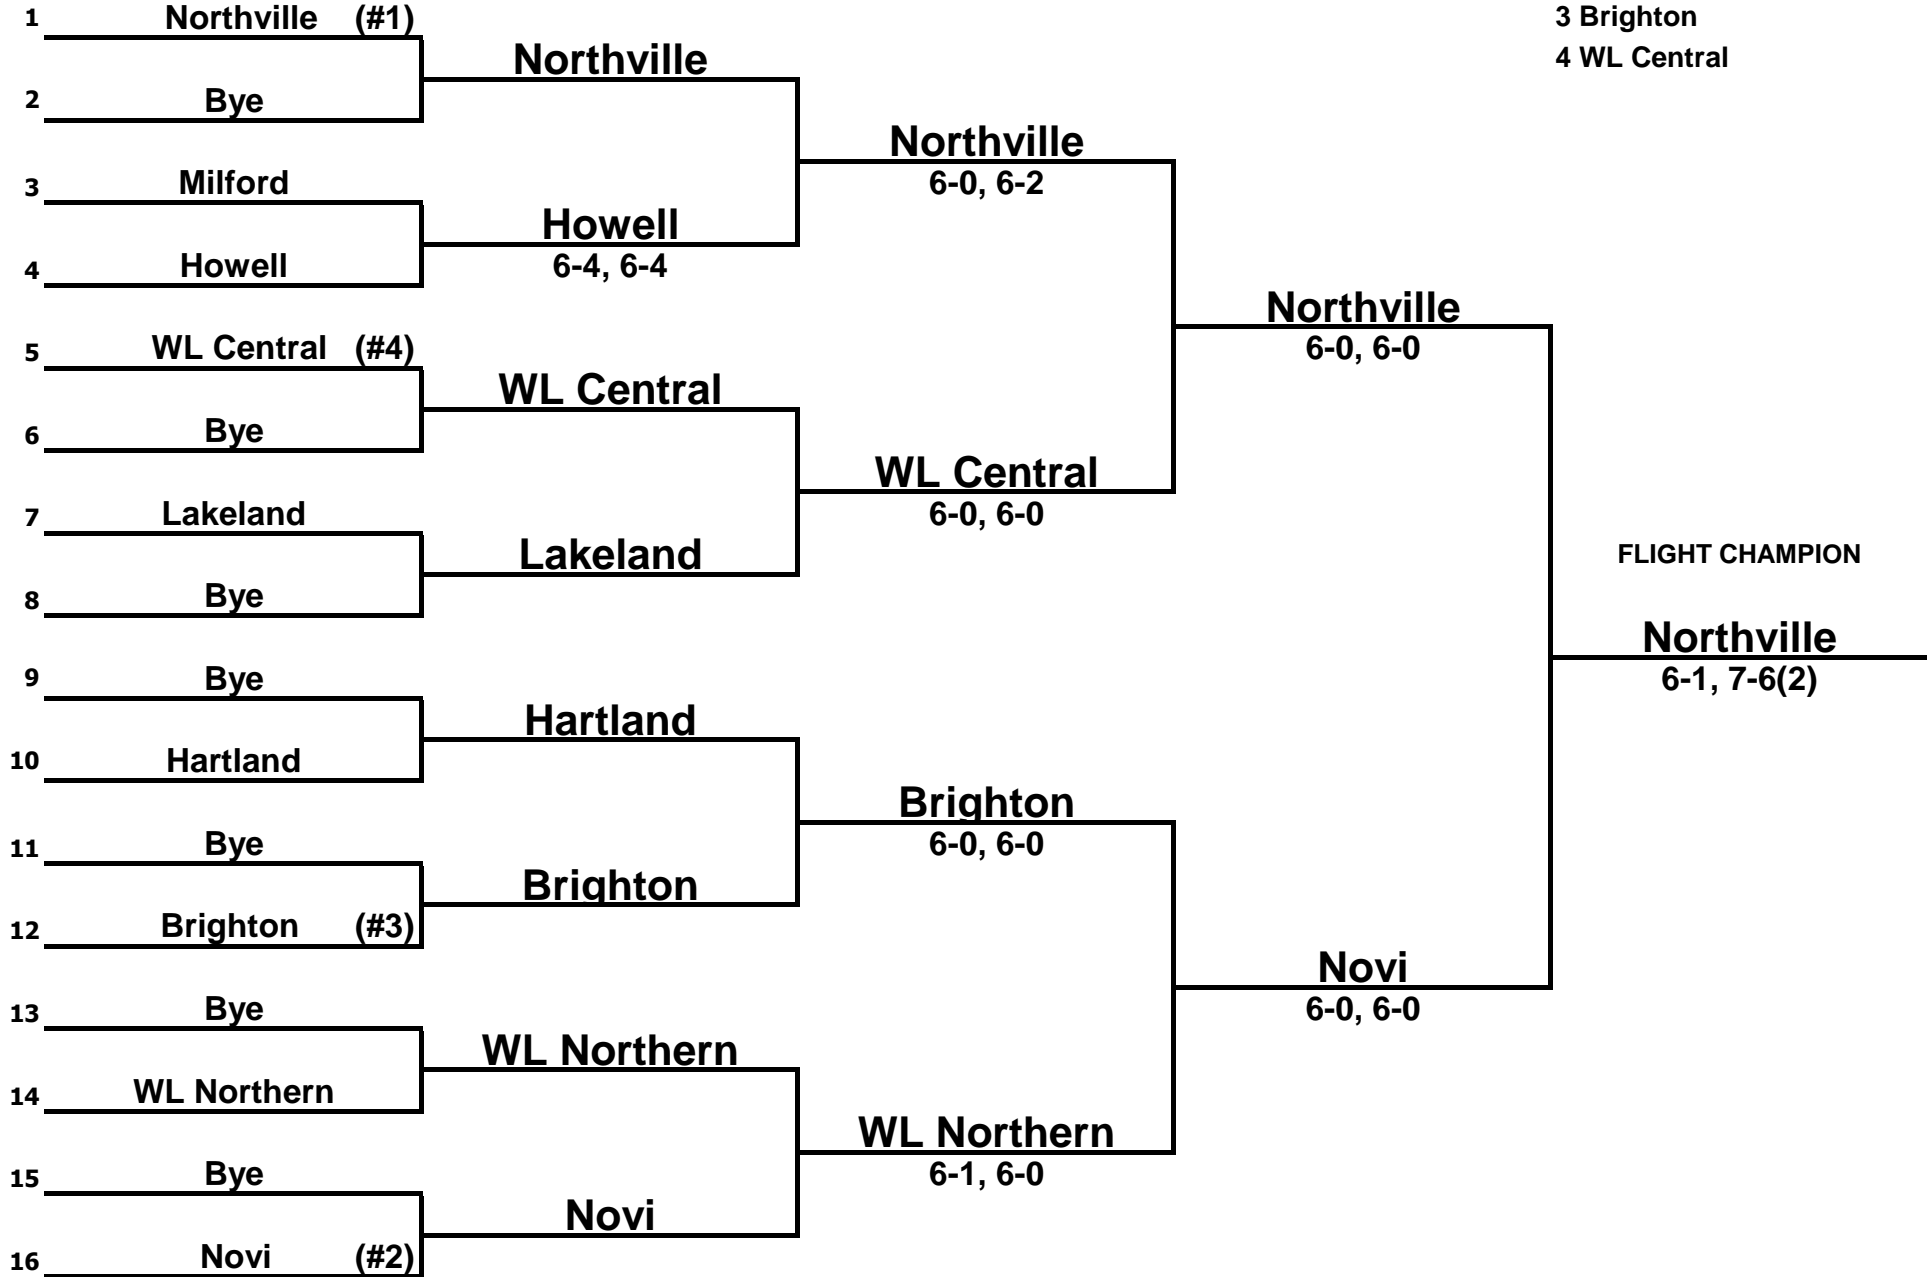

**2019 Girls Tennis
Division 1 Regional 2**

#3 Singles

Seeded Players

- 1 Northville
- 2 Novi
- 3 Brighton
- 4 WL Central

FLIGHT CHAMPION

Northville
6-1, 7-6(2)