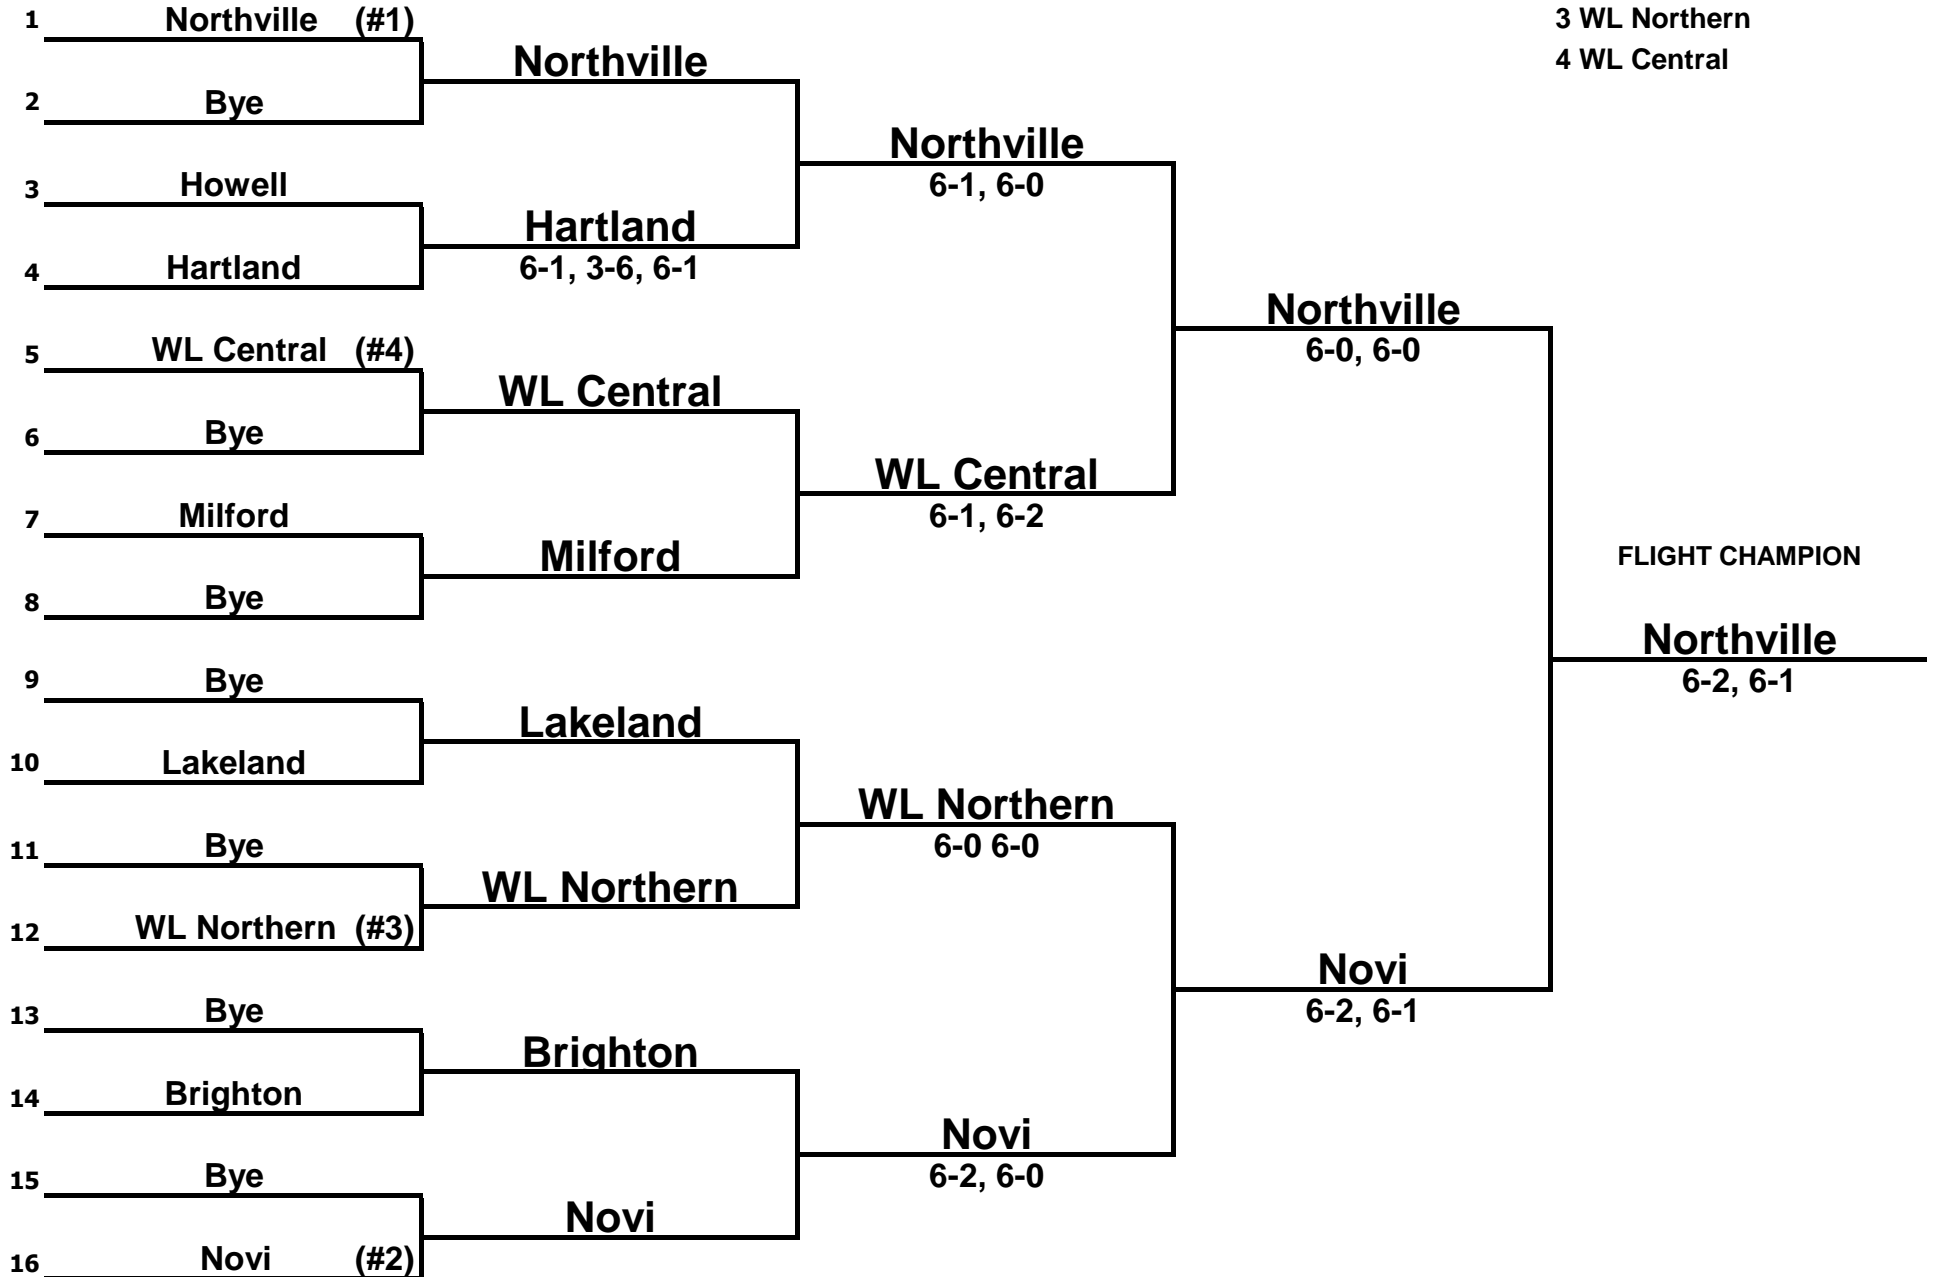

Seeded Players

- 1 Northville
- 2 Novi
- 3 Brighton
- 4 WL Northern

**2019 Girls Tennis
Division 1 Regional 2**

#1 Doubles

Seeded Players

- 1 Northville
- 2 WL Northern
- 3 Novi
- 4 Brighton

**2019 Girls Tennis
Division 1 Regional 2**

#2 Doubles

Seeded Players

- 1 Northville
- 2 Novi
- 3 WL Northern
- 4 WL Central

**2019 Girls Tennis
Division 1 Regional 2**

#3 Doubles

Seeded Players

- 1 Northville
- 2 WL Northern
- 3 Novi
- 4 WL Central

**2019 Girls Tennis
Division 1 Regional 2**

#4 Doubles

Seeded Players

- 1 Northville
- 2 Novi
- 3 WL Northern
- 4 Milford