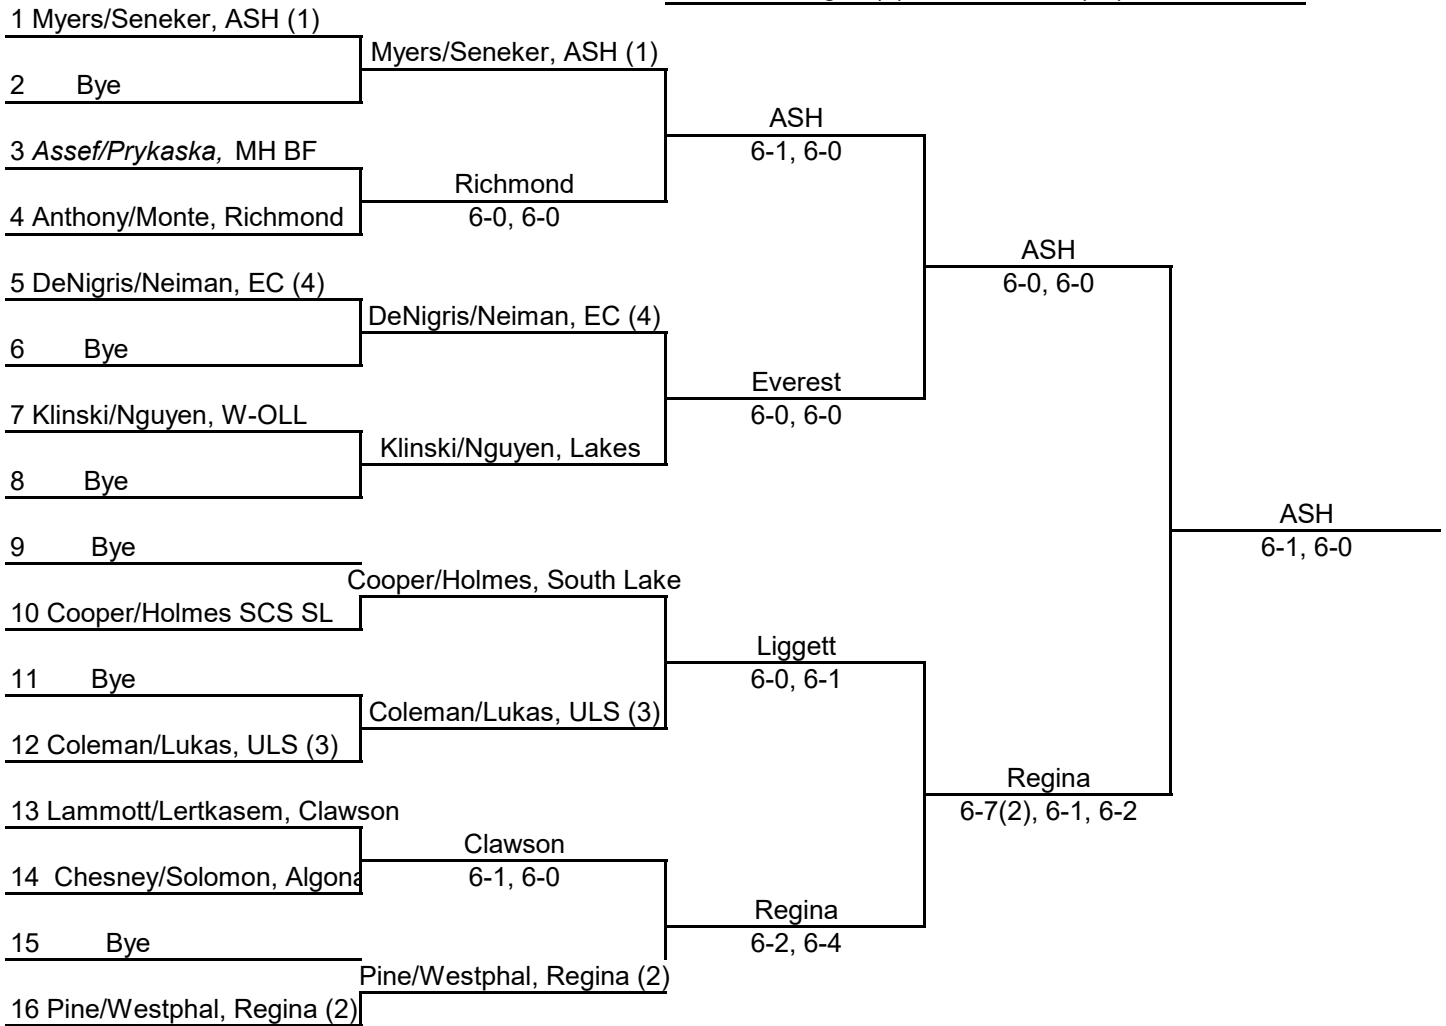

3D

- 1 Kate Myers(11)/Serena Seneker(12) BH-ASH
- 2 Isabella Pine/Olivia Westphal, Regina (2)
- 3 Leah Coleman (9)/Lizzie Lukas (10), GPW ULS
- 4 Lucia DeNigris (9)/Bella Neiman (10), C EC