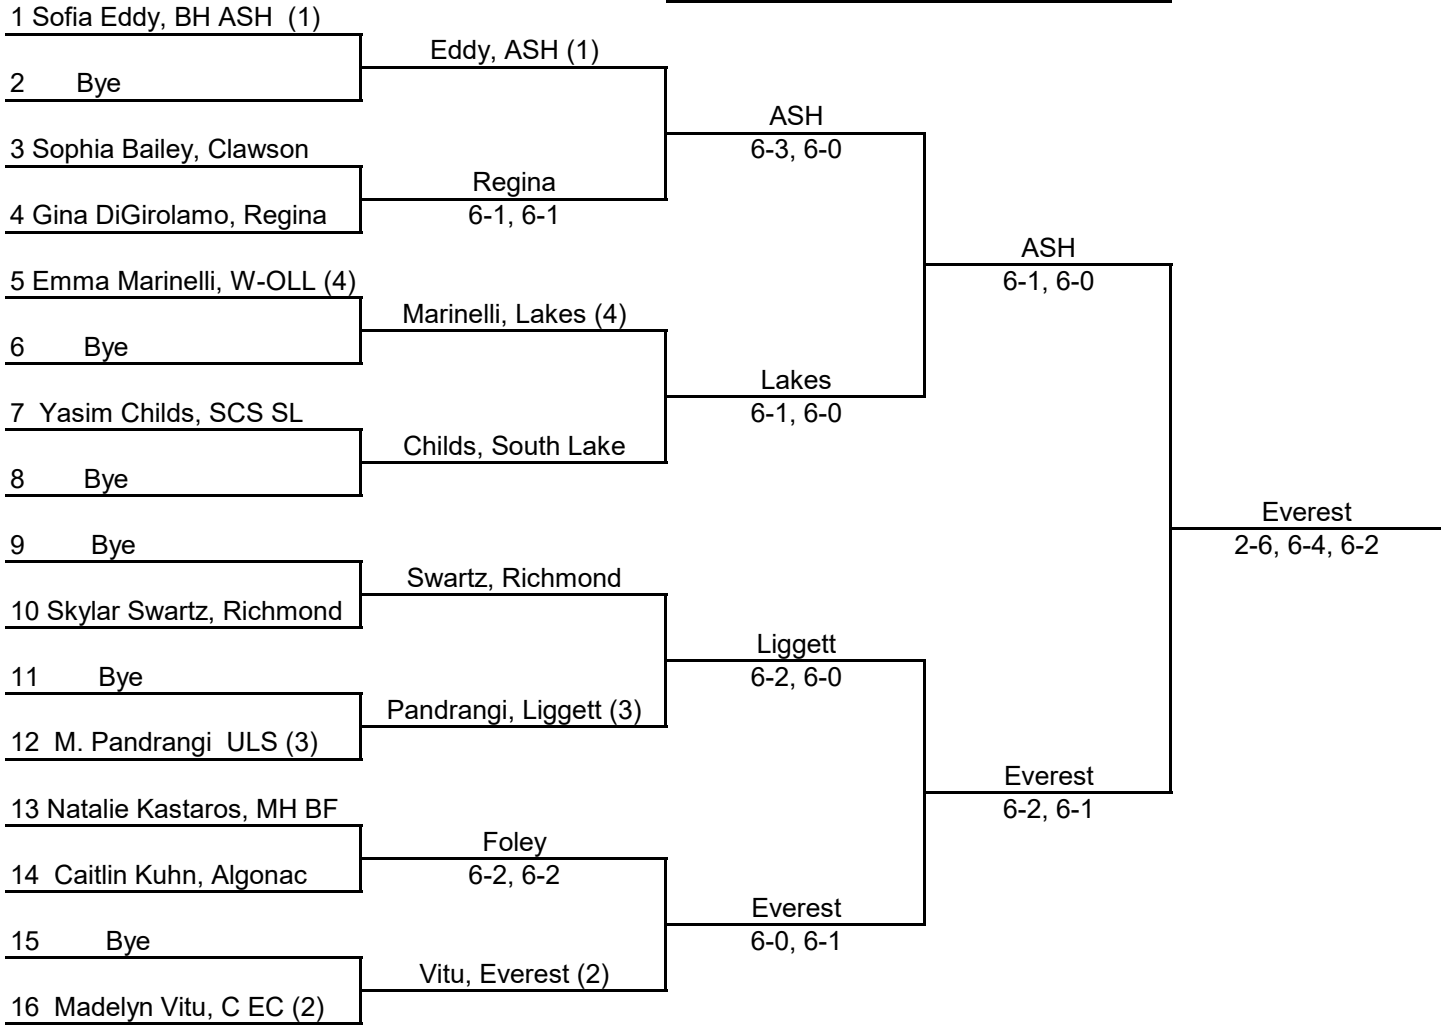

3S

- 1 Sofia Eddy (11), BH ASH
- 2 Madelyn Vitu (11), C EC
- 3 Meena Pandrangi (10), GPW ULS
- 4 Emma Marinelli (10) W-OLL