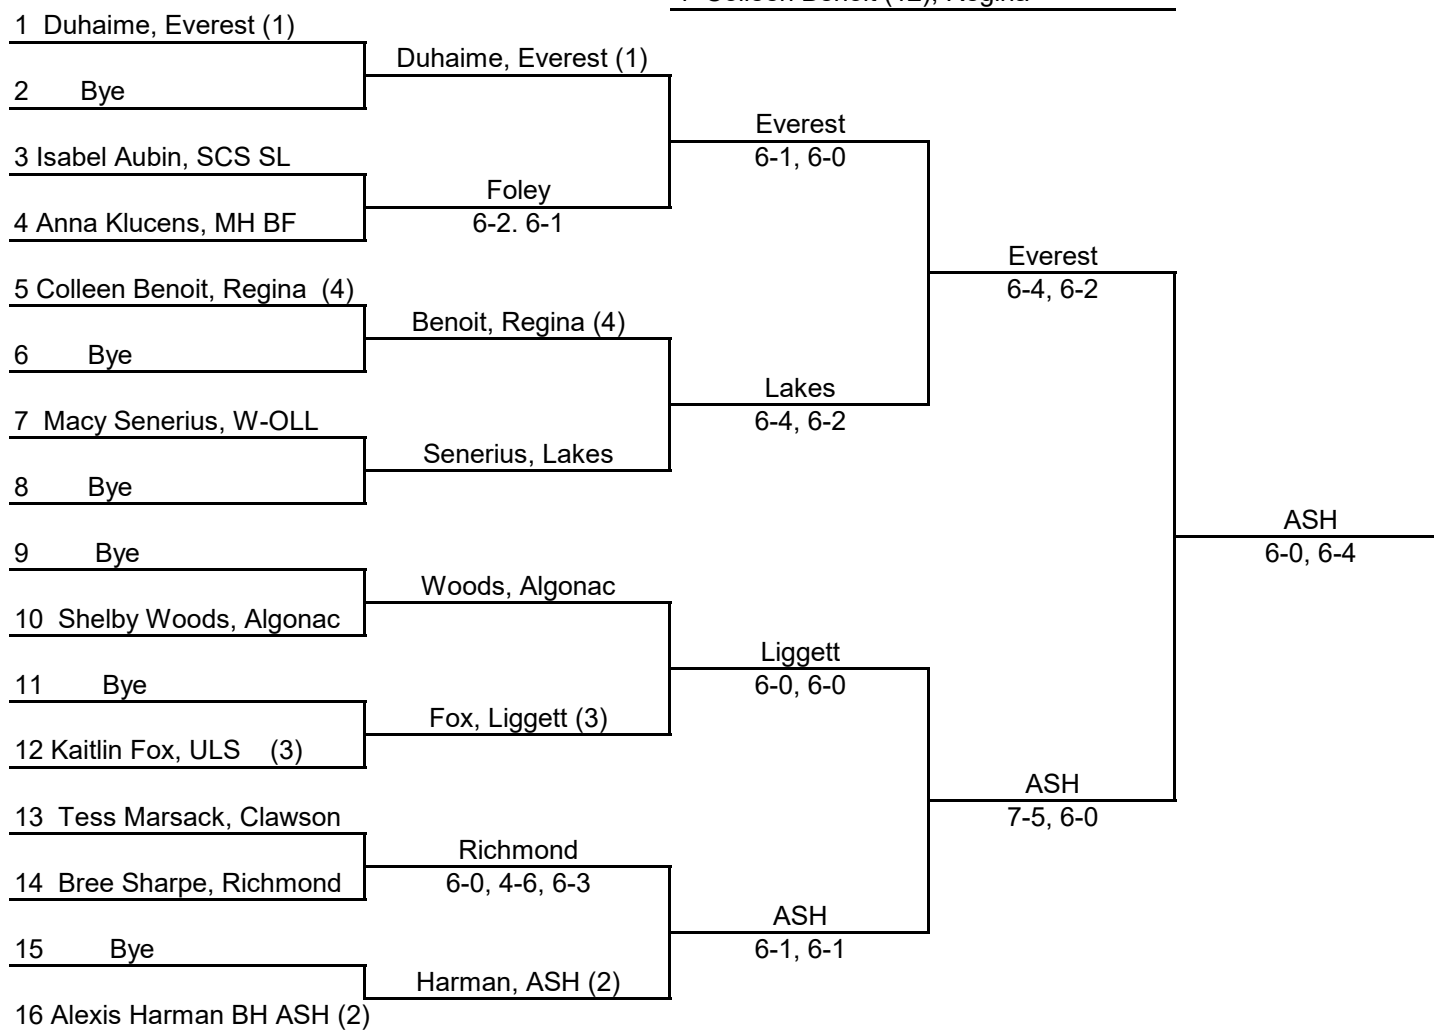

4S

- 1 Elyse Duhaime (10), C-EC
- 2 Alexis Harman (10), BH ASH
- 3 GPW ULS
- 4 Colleen Benoit (12), Regina