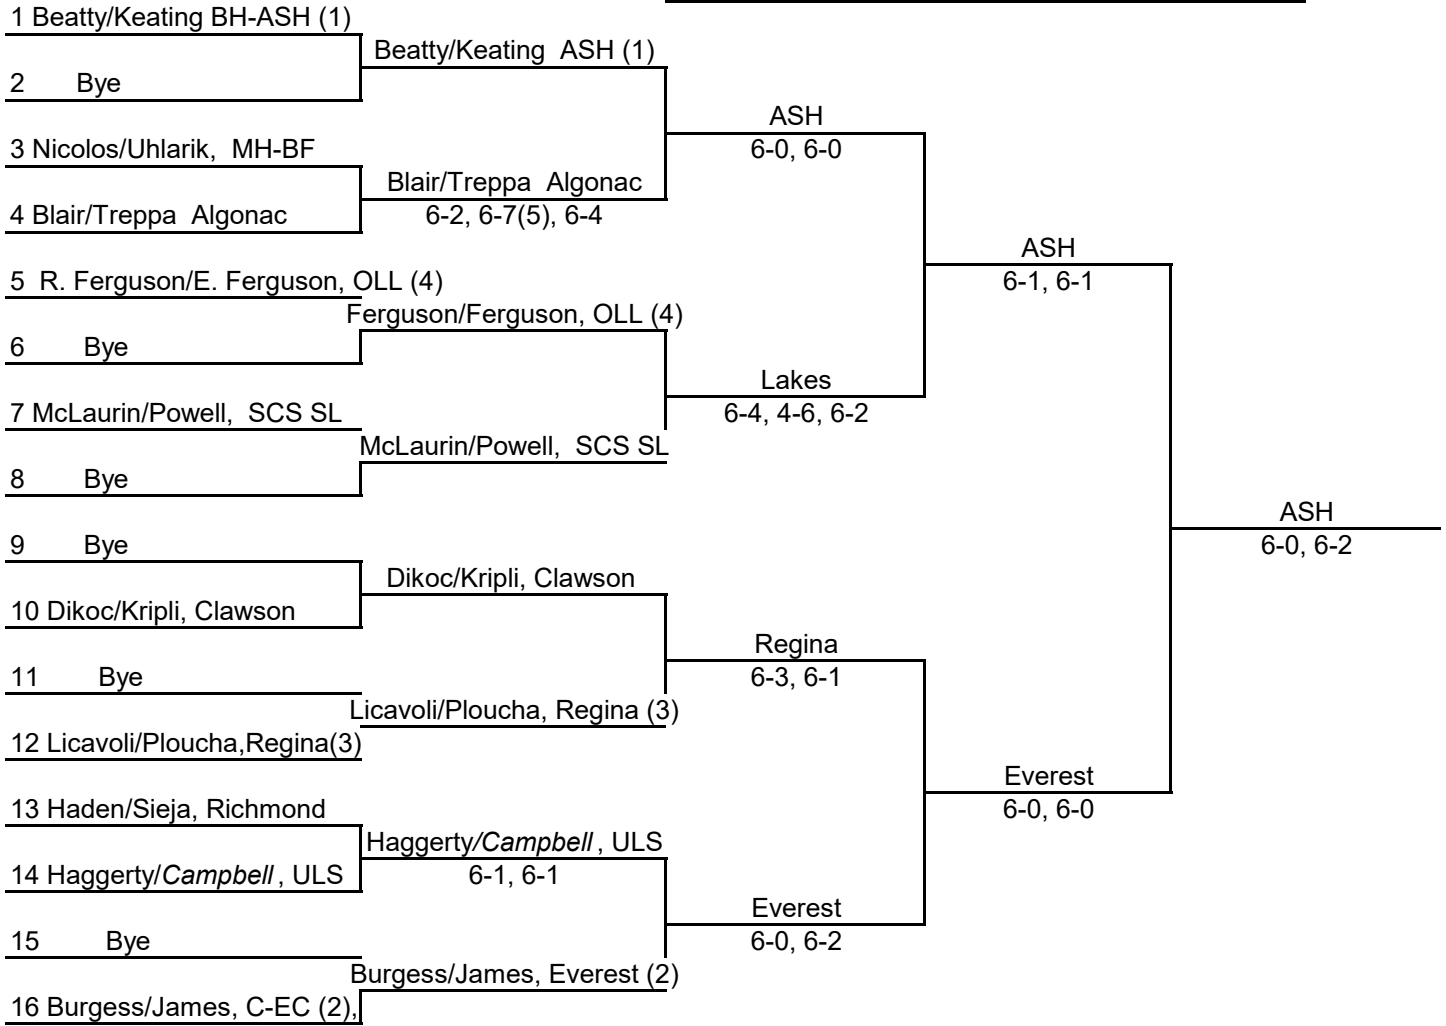

1D

- 1 Reagan Beatty (10)/Annie Keating (11), BH ASH
- 2 Molly Burgess (9)/Annelise James (11), C-EC
- 3 Josie Licavoli(11)/Olivia Ploucha (11), Regina
- 4 Rachel Ferguson(11)/Emma Ferguson (10)