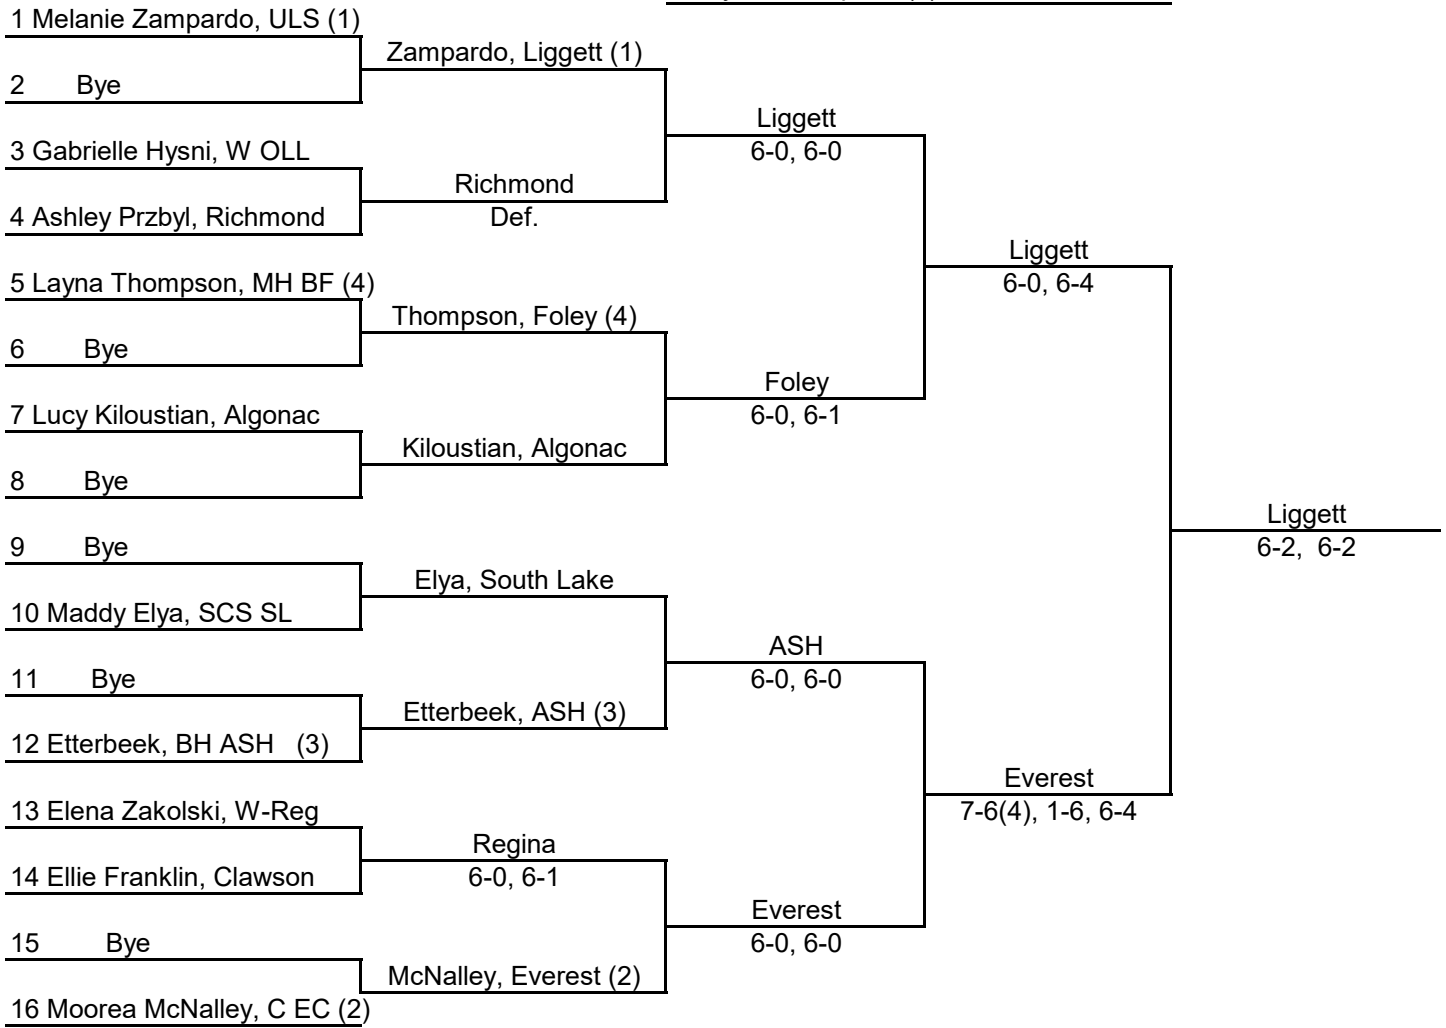

1S

- 1 Melanie Zampardo (11), GPW ULS
- 2 Moorea McNalley (9), C EC
- 3 Elizabeth Etterbeek (12), BH ASH
- 4 Layna Thompson (9), MH BF