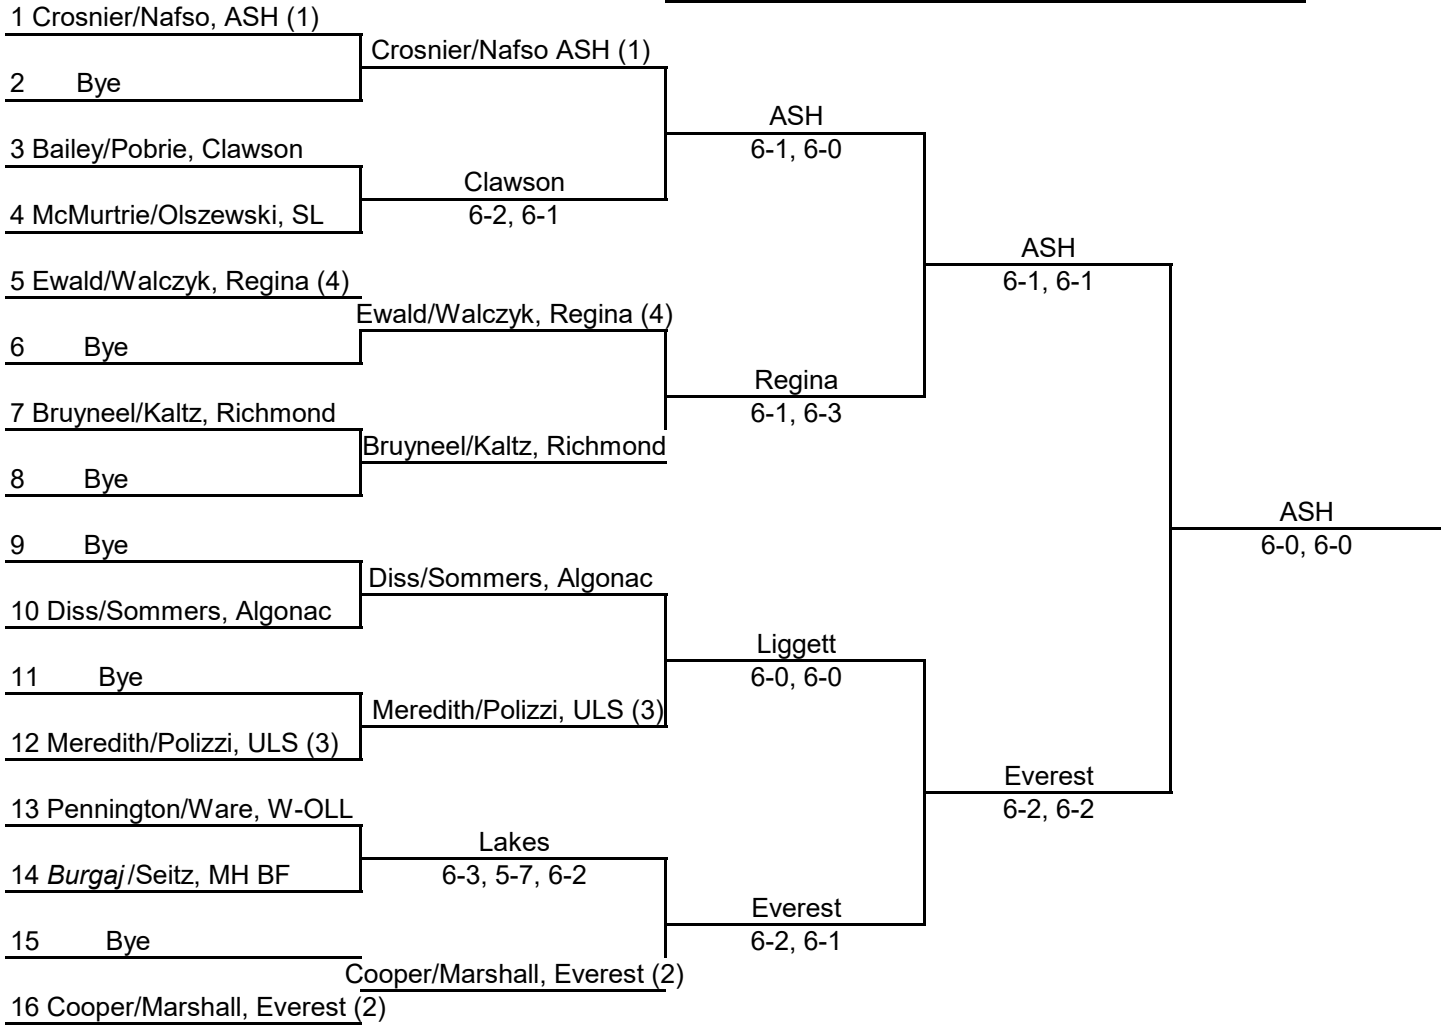

2D

- 1 Nolwenn Crosnier (12) & Marisa Nafso (9) BH-ASH
- 2 Sydney Cooper (10)/Lauren Marshall (10), C-EC
- 3 Bella Meredith (9)/Angelina Polizzi (12), GPW-ULS
- 4 Ayla Ewald (12)/Maria Walczyk (12), Regina