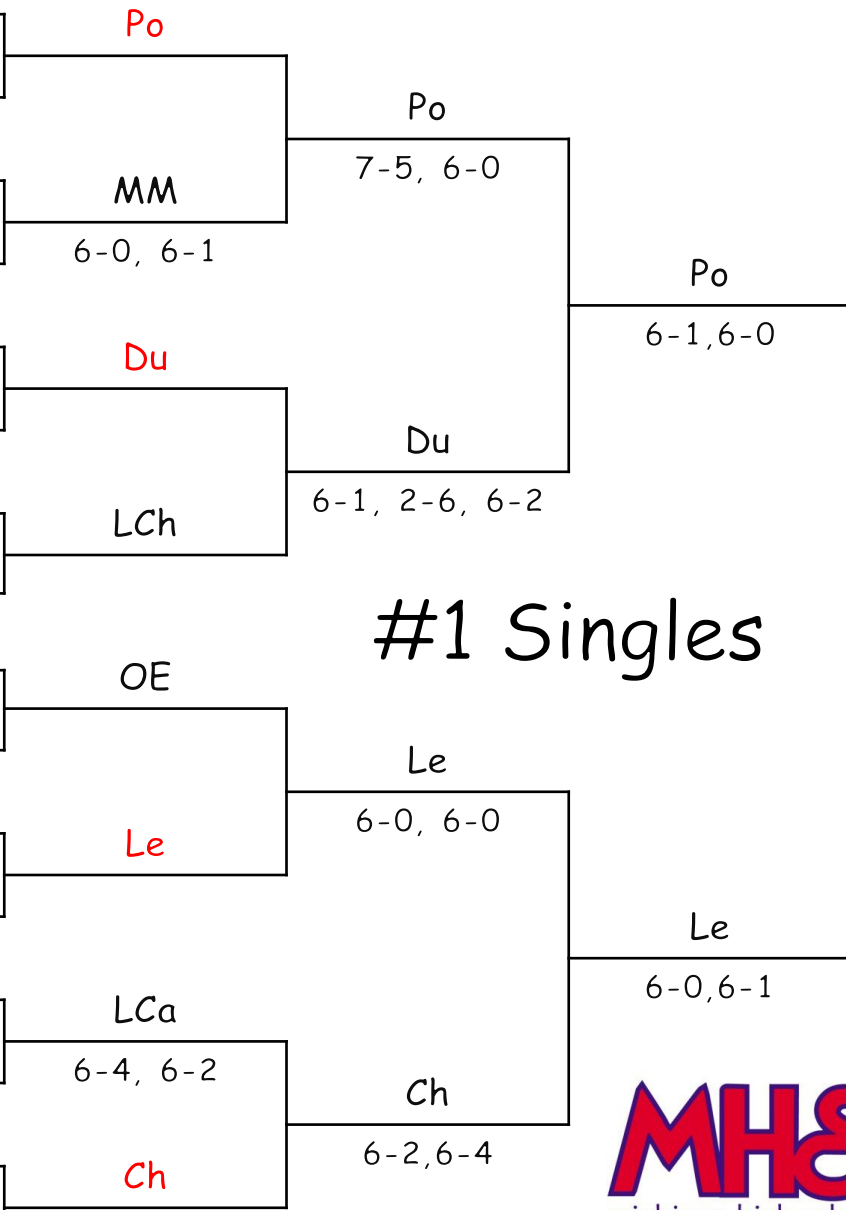

- 1 Kayla Weller - Po
- 2 Bye
- 3 Jennifer Shamel - MM
- 4 Miracle Yang - LS
- 5 Rachel Warren - Du
- 6 Bye
- 7 Kaitlyn Howe - LCh
- 8 Bye
- 9 Bye
- 10 Quinn Thornton - OE
- 11 Bye
- 12 Britney Medcoff - Le
- 13 Allie Aplin - It
- 14 Lauren Marshall - LCa
- 15 Bye
- 16 Brooke Miller - Ch

Seeded Players
1. Po
2. Ch
3. Le
4. Du

Po
6-1, 6-3