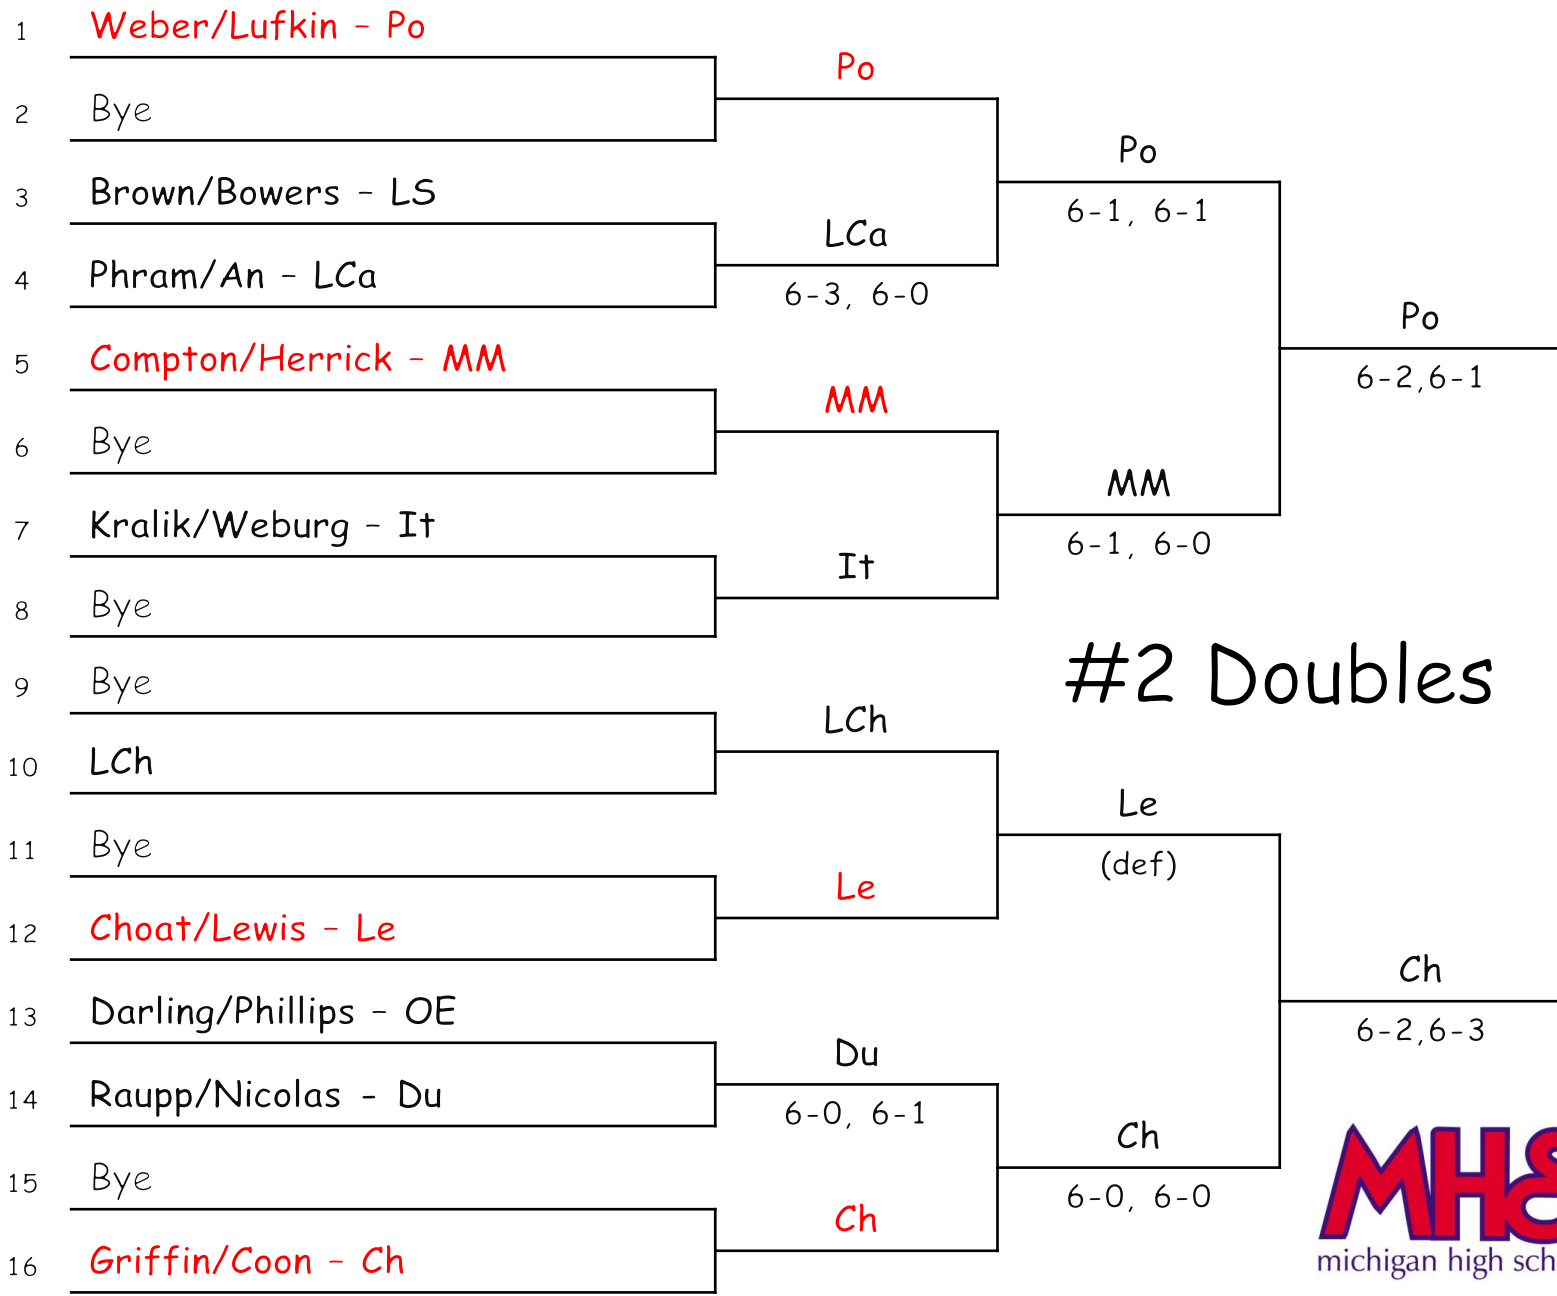

### Seeded Players

1.Po

2.Ch

3.Du

4.LCa

Seeded Players	
1.	Po
2.	Ch
3.	Le
4.	MM

1 **Matteson/Savage - Po**

2 Bye