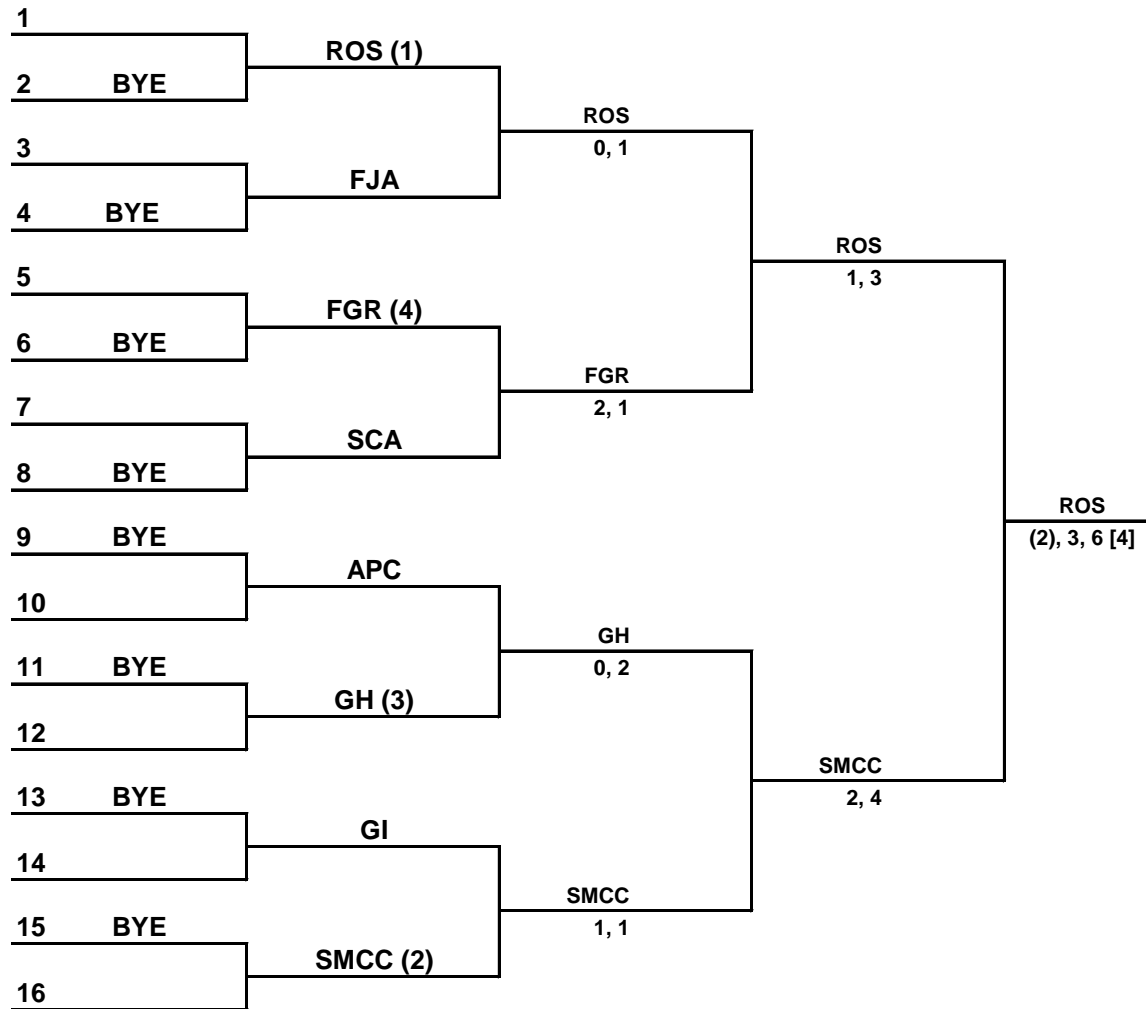

May 16th, 2019

Flight # 4s

Seeds:

- 1 GI
- 2 SMCC
- 3 SCA
- 4 FGR

27-4 Regional Tournament Draw

May 16th, 2019

Flight # 1d

Seeds:

- 1 GH
- 2 ROS
- 3 SCA
- 4 SMCC

27-4 Regional Tournament Draw

Flight # 2d

May 19th, 2019

Seeds:

- 1 ROS
- 2 SMCC
- 3 GH
- 4 FGR

27-4 Regional Tournament Draw

Flight # 3d

May 19th, 2019

Seeds:

- 1 SMCC
- 2 SCA
- 3 GI
- 4 ROS

27-4 Regional Tournament Draw

May 16th, 2019

Flight # 4d

Seeds:

- 1 GI
- 2 SMCC
- 3 GH
- 4 SCA