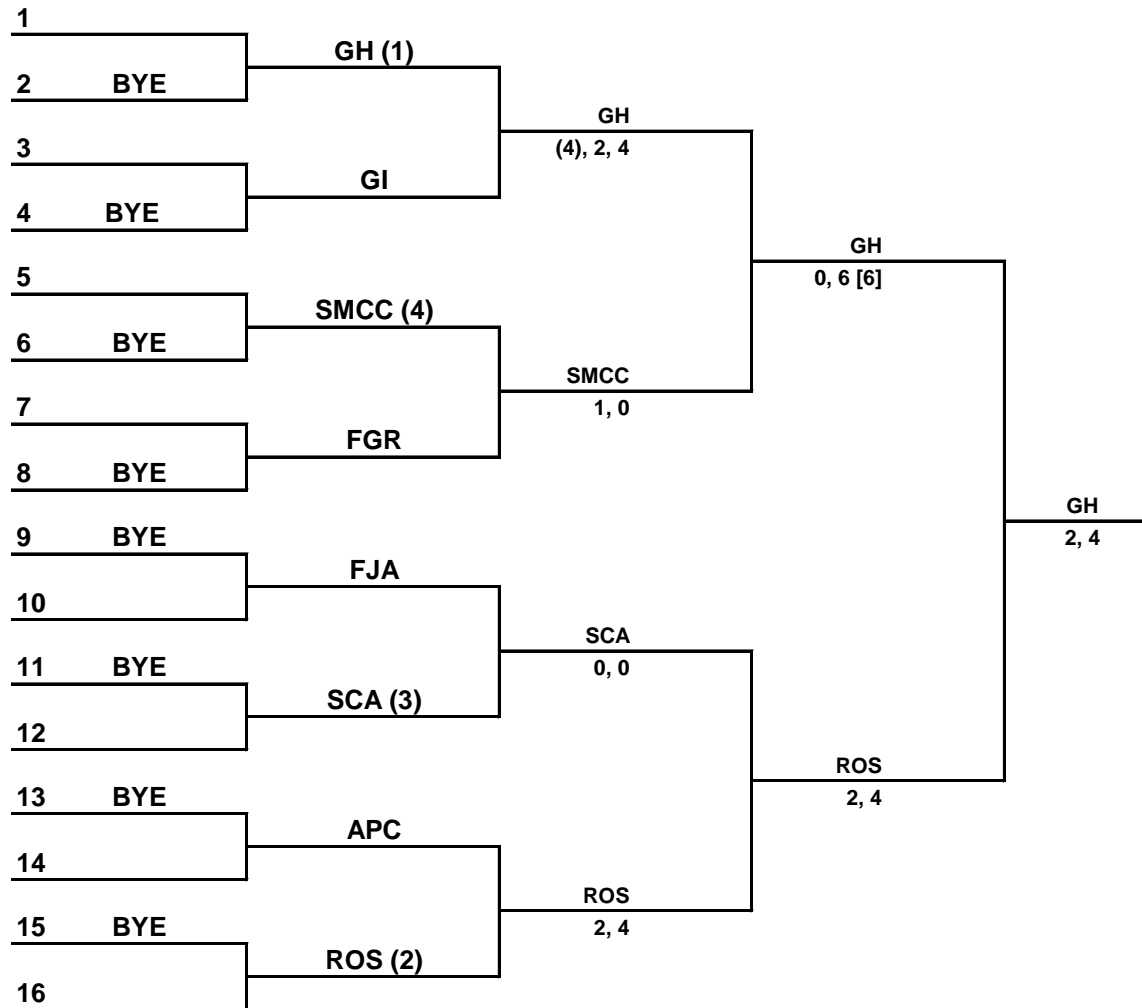

May 16th, 2019

Flight # 4s

Seeds:

- 1 GI
- 2 SMCC
- 3 SCA
- 4 FGR

27-4 Regional Tournament Draw

May 16th, 2019

Flight # 1d

Seeds:

- 1 GH
- 2 ROS
- 3 SCA
- 4 SMCC

27-4 Regional Tournament Draw

Flight # 2d

May 19th, 2019

Seeds:

- 1 ROS
- 2 SMCC
- 3 GH
- 4 FGR

27-4 Regional Tournament Draw

Flight # 3d