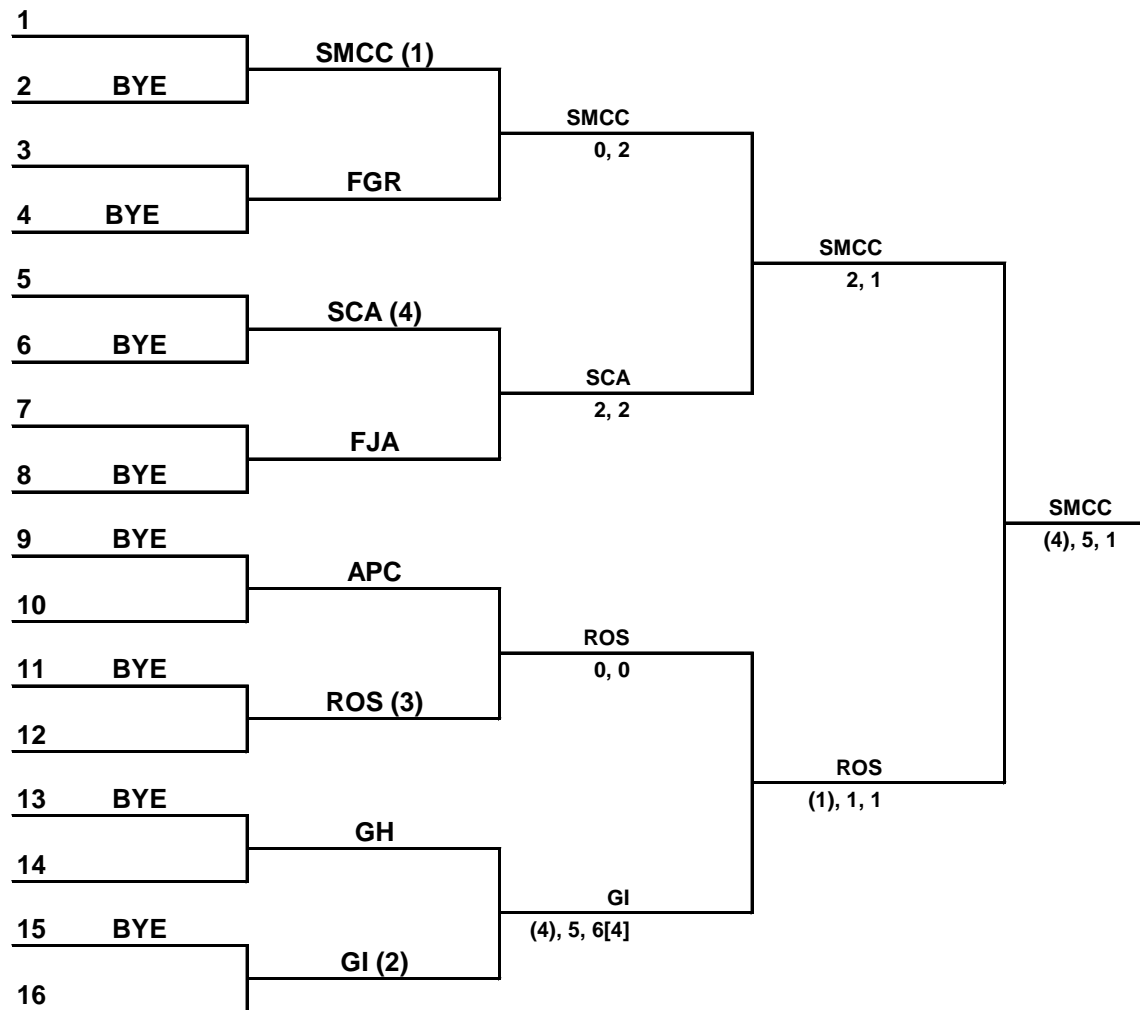

27-4 Regional Tournament Draw

May 20th, 2010

Flight # 1s

Seeds:

- 1 GI
- 2 GH
- 3 ROS
- 4 SMCC

27-4 Regional Tournament Draw

May 19th, 2019

Flight # 2s

Seeds:

- 1 GI
- 2 SMCC
- 3 GH
- 4 SCA

27-4 Regional Tournament Draw

May 19th, 2019

Flight # 3s

Seeds:

- 1 SMCC
- 2 GI
- 3 ROS
- 4 SCA

27-4 Regional Tournament Draw

May 16th, 2019

Flight # 4s

Seeds:

- 1 GI
- 2 SMCC
- 3 SCA
- 4 FGR

27-4 Regional Tournament Draw

May 16th, 2019

Flight # 1d

Seeds: