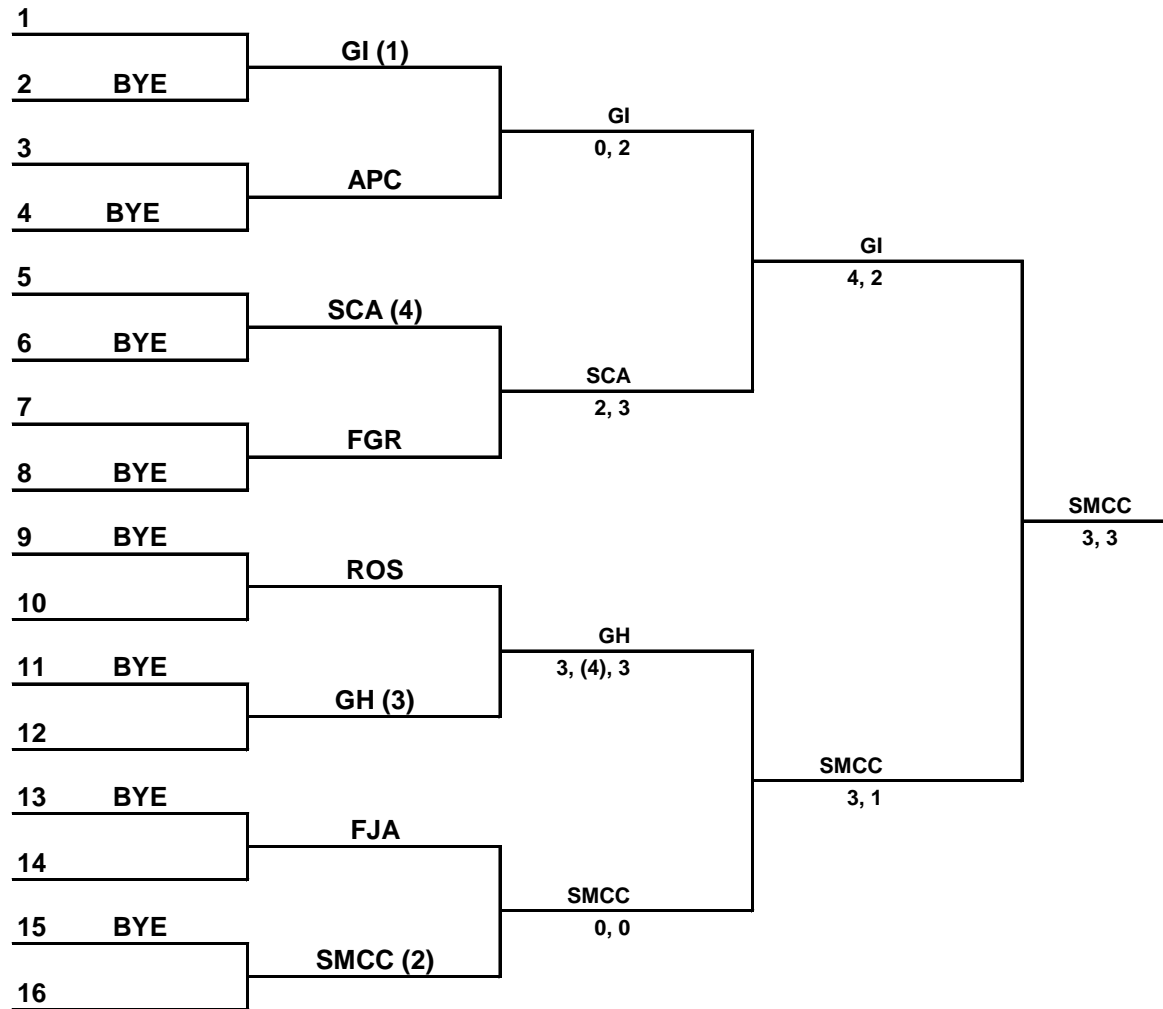

- 1 GH
- 2 ROS
- 3 SCA
- 4 SMCC

27-4 Regional Tournament Draw

Flight # 2d

May 19th, 2019

Seeds:

- 1 ROS
- 2 SMCC
- 3 GH
- 4 FGR

27-4 Regional Tournament Draw

Flight # 3d

May 19th, 2019

Seeds:

- 1 SMCC
- 2 SCA
- 3 GI
- 4 ROS

27-4 Regional Tournament Draw

May 16th, 2019

Flight # 4d

Seeds:

- 1 GI
- 2 SMCC
- 3 GH
- 4 SCA