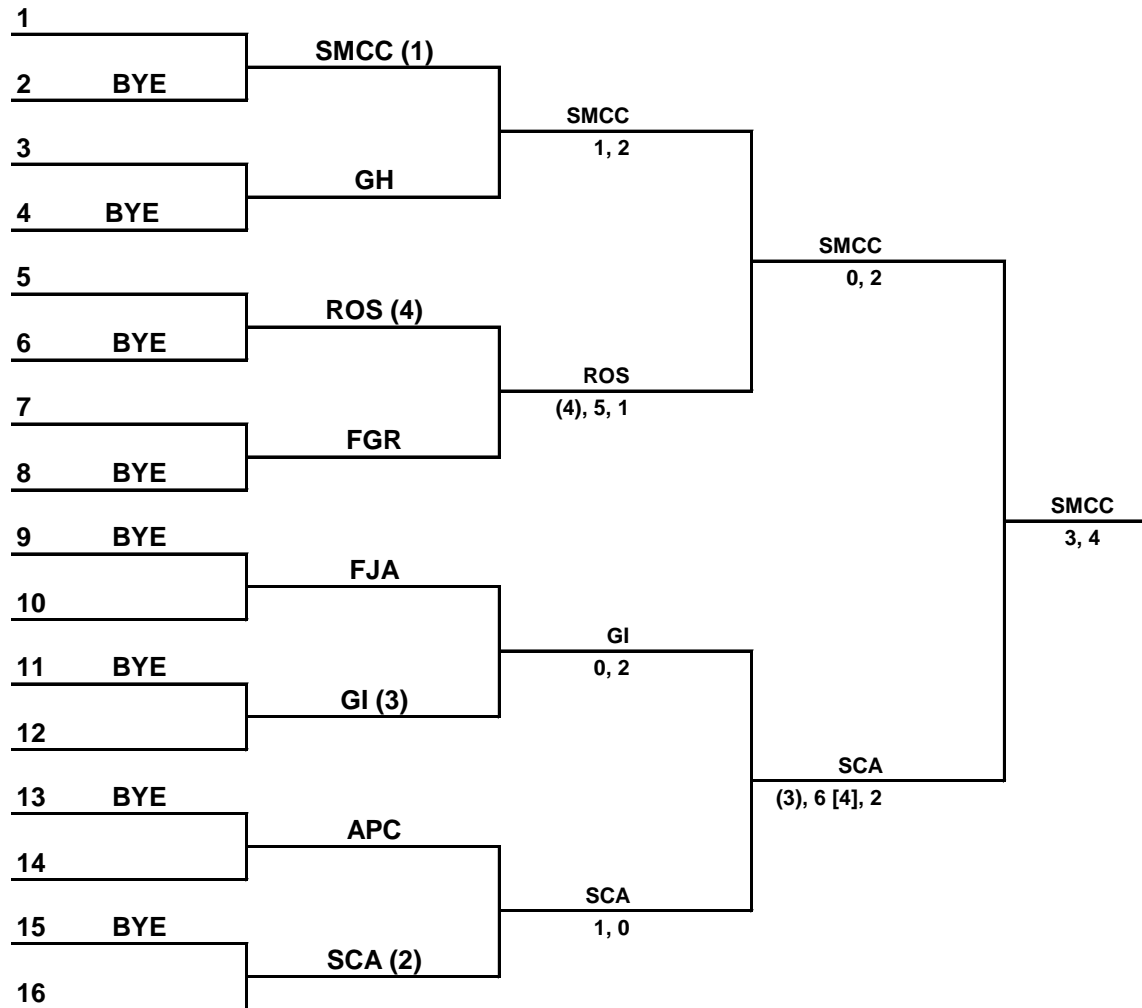

May 16th, 2019

Flight # 4s

Seeds:

- 1 GI
- 2 SMCC
- 3 SCA
- 4 FGR

27-4 Regional Tournament Draw

May 16th, 2019

Flight # 1d

Seeds:

- 1 GH
- 2 ROS
- 3 SCA
- 4 SMCC

27-4 Regional Tournament Draw

Flight # 2d

May 19th, 2019

Seeds:

- 1 ROS
- 2 SMCC
- 3 GH
- 4 FGR

27-4 Regional Tournament Draw

Flight # 3d

May 19th, 2019

Seeds:

- 1 SMCC
- 2 SCA
- 3 GI
- 4 ROS

27-4 Regional Tournament Draw

May 16th, 2019

Flight # 4d

Seeds:

- 1 GI
- 2 SMCC
- 3 GH
- 4 SCA