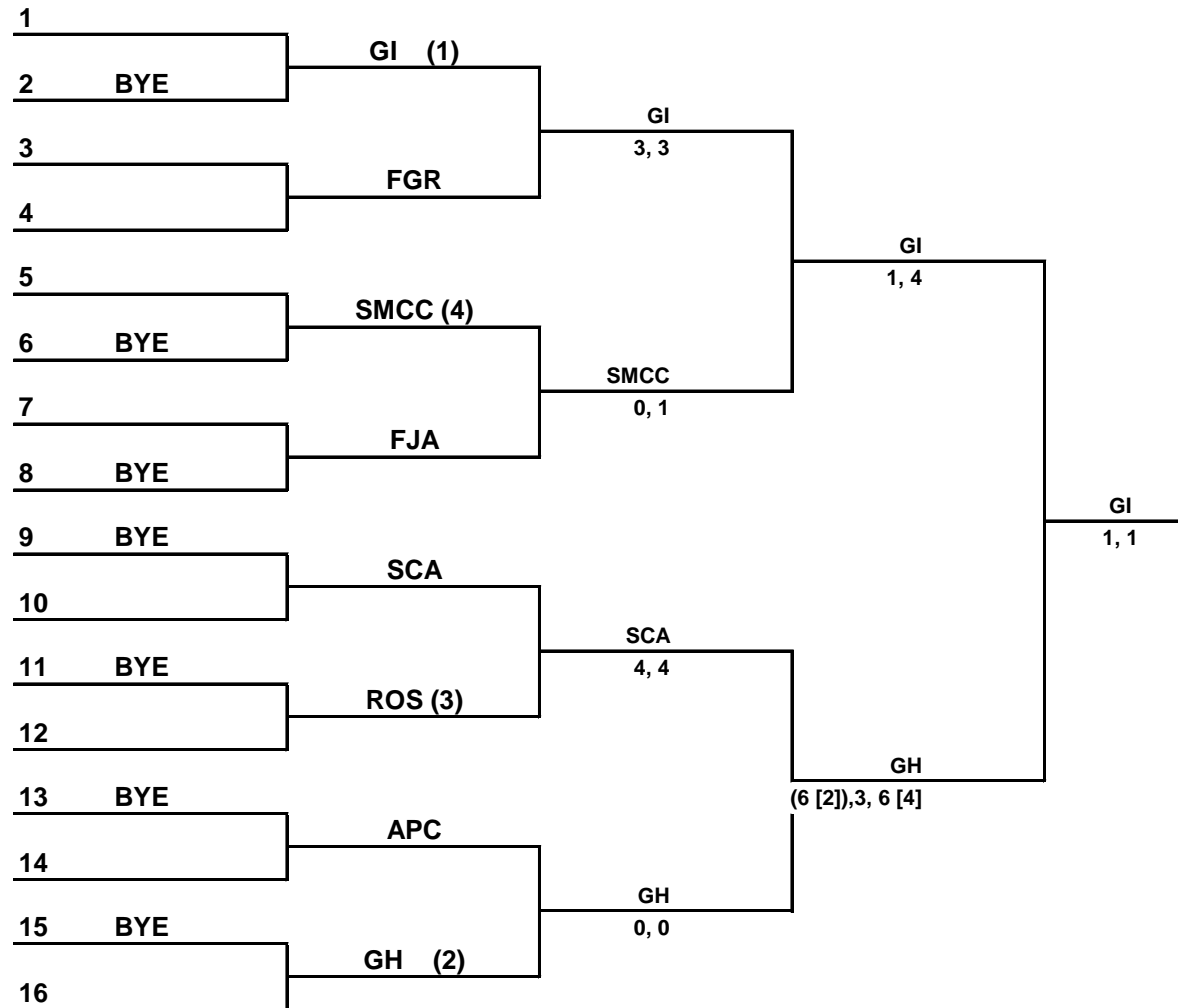

GIRLS' REGIONAL TENNIS CHAMPIONSHIP
 Division 4 ~ Region 27
 May 16, 2019

SCHOOL	1S	2S	3S	4S		1D	2D	3D	4D		Total
ALLEN PARK - CABRINI											--
ANN ARBOR - FATHER GABRIEL RICHARD							1				1
ANN ARBOR - GREENHILLS	11	1				111	1		1		8
GROSSE ILE	111	111	1	11				1	11		12
MONROE - ST. MARY CATHOLIC CENTRAL	1	11	111	111		1	11	111	111		18
ROYAL OAK SHRINE		1	11	1		11	111	1			10
W BLOOMFIELD - FRANKEL JEWISH ACADEMY											--
WIXOM - ST CATHERINE ACADEMY	1		1	1		1		11	1		7

27-4 Regional Tournament Draw

May 20th, 2010

Flight # 1s

Seeds:

- 1 GI
- 2 GH
- 3 ROS
- 4 SMCC

27-4 Regional Tournament Draw

May 19th, 2019

Flight # 2s