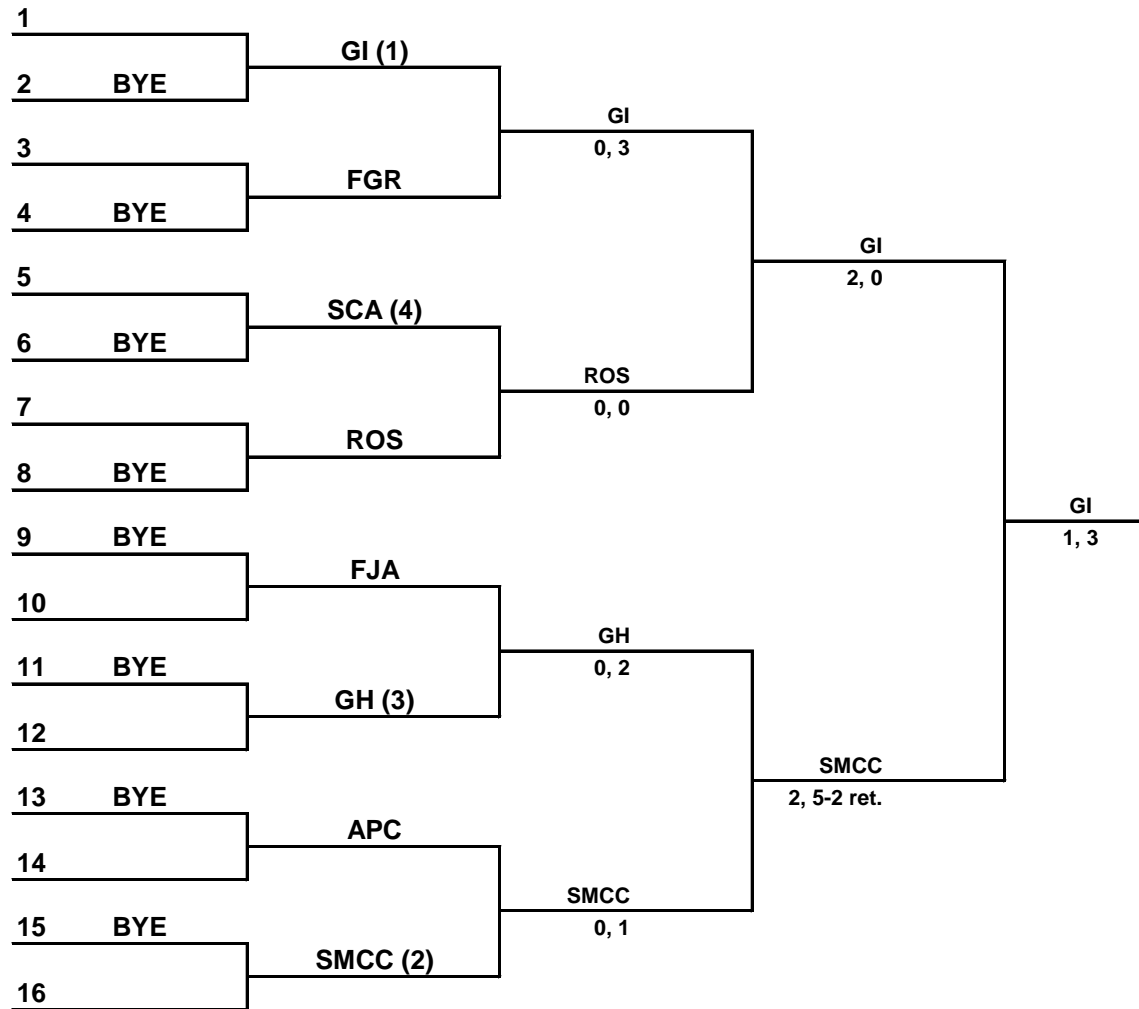

GIRLS' REGIONAL TENNIS CHAMPIONSHIP
 Division 4 ~ Region 27
 May 16, 2019

SCHOOL	1S	2S	3S	4S		1D	2D	3D	4D		Total
ALLEN PARK - CABRINI											--
ANN ARBOR - FATHER GABRIEL RICHARD							1				1
ANN ARBOR - GREENHILLS	11	1				111	1		1		8
GROSSE ILE	111	111	1	11				1	11		12
MONROE - ST. MARY CATHOLIC CENTRAL	1	11	111	111		1	11	111	111		18
ROYAL OAK SHRINE		1	11	1		11	111	1			10
W BLOOMFIELD - FRANKEL JEWISH ACADEMY											--
WIXOM - ST CATHERINE ACADEMY	1		1	1		1		11	1		7

27-4 Regional Tournament Draw

May 20th, 2010

Flight # 1s

Seeds:

- 1 GI
- 2 GH
- 3 ROS
- 4 SMCC

27-4 Regional Tournament Draw

May 19th, 2019

Flight # 2s

Seeds:

- 1 GI
- 2 SMCC
- 3 GH
- 4 SCA

27-4 Regional Tournament Draw

May 19th, 2019

Flight # 3s

Seeds:

- 1 SMCC
- 2 GI
- 3 ROS
- 4 SCA

27-4 Regional Tournament Draw