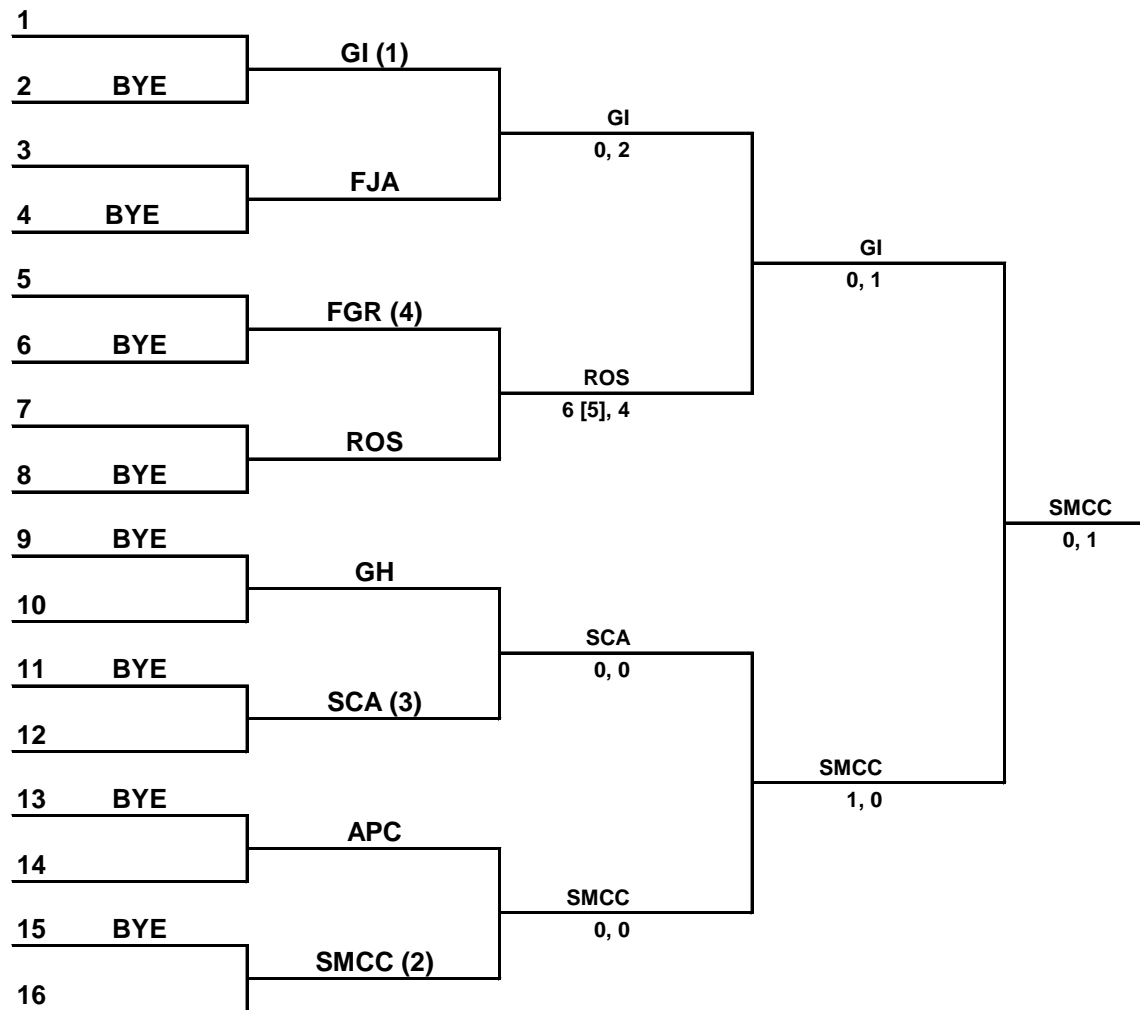

27-4 Regional Tournament Draw

May 20th, 2010

Flight # 1s

Seeds:

- 1 GI
- 2 GH
- 3 ROS
- 4 SMCC

27-4 Regional Tournament Draw

May 19th, 2019

Flight # 2s

Seeds:

- 1 GI
- 2 SMCC
- 3 GH
- 4 SCA

27-4 Regional Tournament Draw

May 19th, 2019

Flight # 3s

Seeds:

- 1 SMCC
- 2 GI
- 3 ROS
- 4 SCA

27-4 Regional Tournament Draw

May 16th, 2019

Flight # 4s

Seeds:

- 1 GI
- 2 SMCC
- 3 SCA
- 4 FGR

27-4 Regional Tournament Draw

May 16th, 2019

Flight # 1d

Seeds: