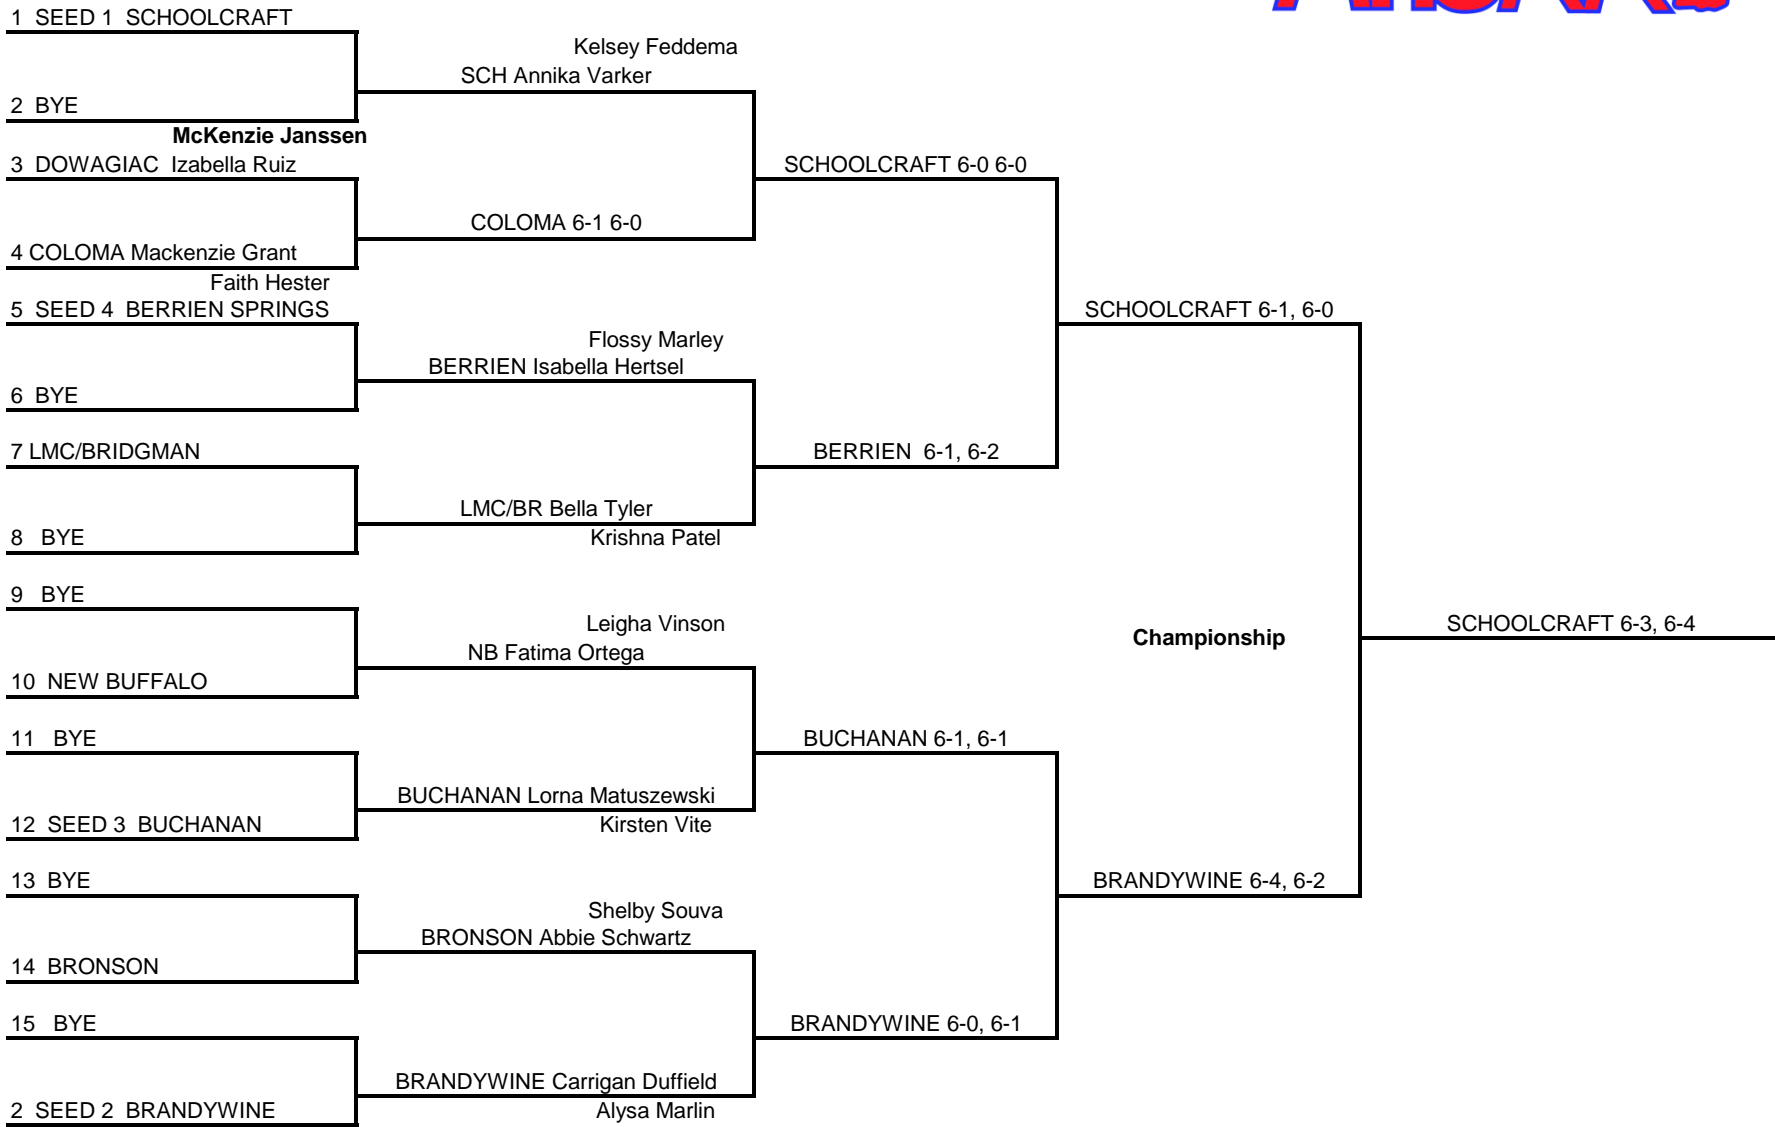

GIRLS TENNIS REGION #25

NEED 18 POINTS TO ADVANCE TO STATE

	1S	2S	3S	4S	1D	2D	3D	4D	TOTAL
BERRIEN SPRINGS			2	1		2		2	7
BRANDYWINE	4	2	3	2	4	3	4	4	26
BRONSON		1			1			1	3
BUCHANAN	2	3	2	3	2	2	2		16
COLOMA						1	1	2	4
DOWAGIAC							2		2
LMC/BRIDGMAN	2	2	1	2	2				9
NEW BUFFALO	1								1
SCHOOLCRAFT	3	4	4	4	3	4	3	3	28

1 Singles

2 Singles

4 Singles

1 Doubles

2 Doubles

MHSAA Girls Tennis Regionals