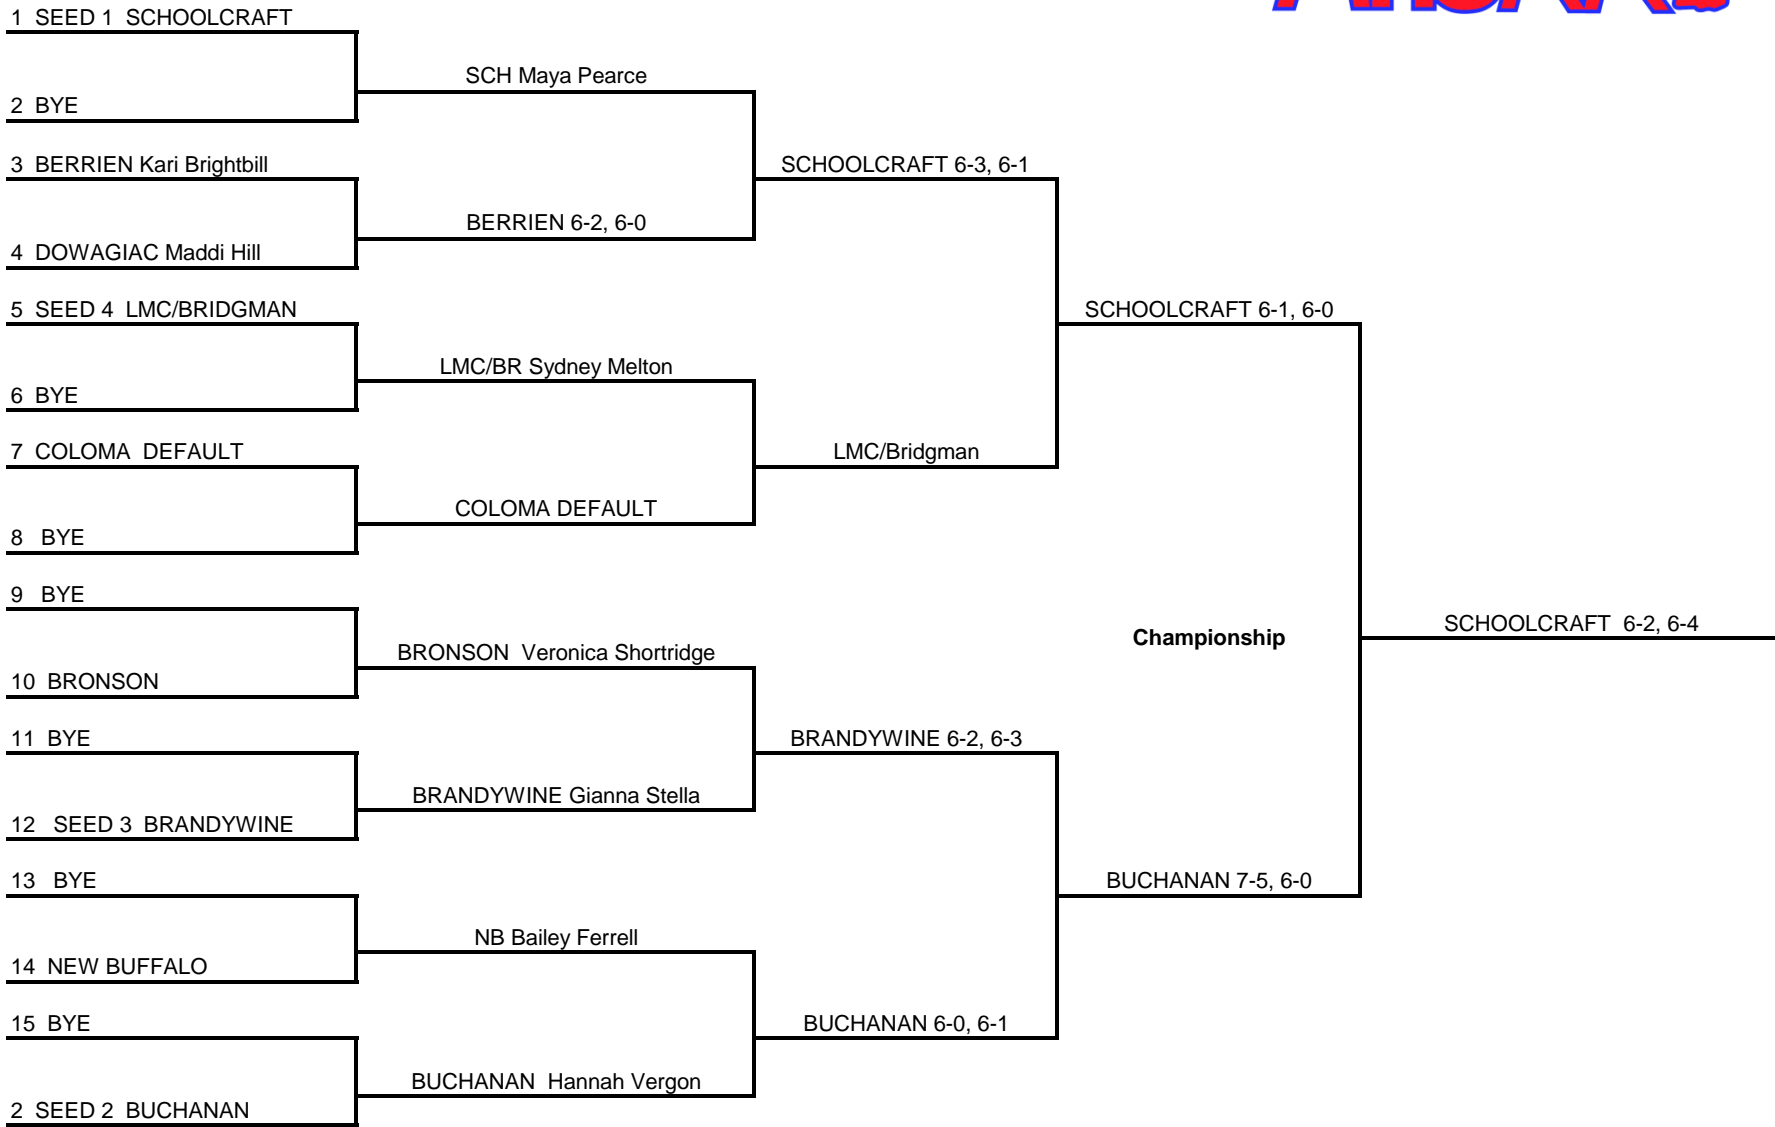

GIRLS TENNIS REGION #25

NEED 18 POINTS TO ADVANCE TO STATE

	1S	2S	3S	4S	1D	2D	3D	4D	TOTAL
BERRIEN SPRINGS			2	1		2		2	7
BRANDYWINE	4	2	3	2	4	3	4	4	26
BRONSON		1			1			1	3
BUCHANAN	2	3	2	3	2	2	2		16
COLOMA						1	1	2	4
DOWAGIAC							2		2
LMC/BRIDGMAN	2	2	1	2	2				9
NEW BUFFALO	1								1
SCHOOLCRAFT	3	4	4	4	3	4	3	3	28

1 Singles

2 Singles

4 Singles

1 Doubles

2 Doubles

MHSAA Girls Tennis Regionals