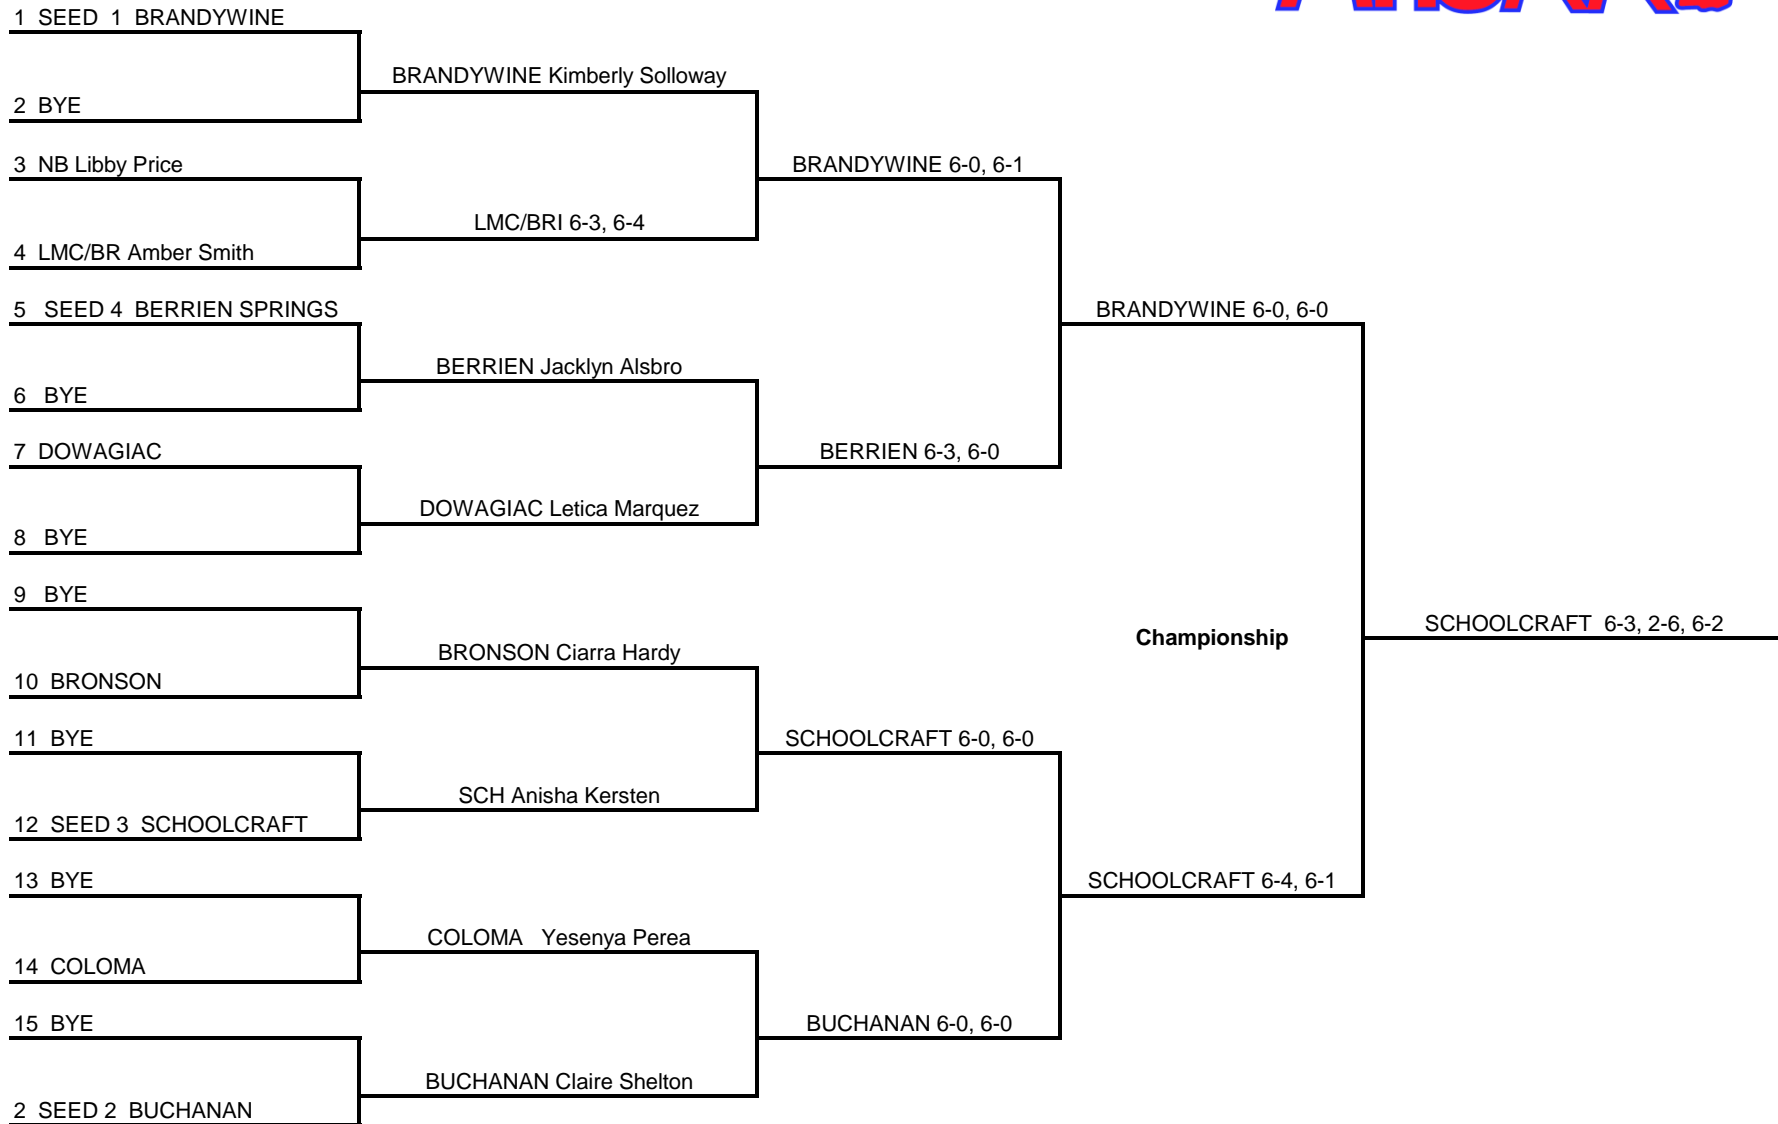

GIRLS TENNIS REGION #25

NEED 18 POINTS TO ADVANCE TO STATE

	1S	2S	3S	4S	1D	2D	3D	4D	TOTAL
BERRIEN SPRINGS			2	1		2		2	7
BRANDYWINE	4	2	3	2	4	3	4	4	26
BRONSON		1			1			1	3
BUCHANAN	2	3	2	3	2	2	2		16
COLOMA						1	1	2	4
DOWAGIAC							2		2
LMC/BRIDGMAN	2	2	1	2	2				9
NEW BUFFALO	1								1
SCHOOLCRAFT	3	4	4	4	3	4	3	3	28

1 Singles

2 Singles

4 Singles

1 Doubles

2 Doubles

MHSAA Girls Tennis Regionals