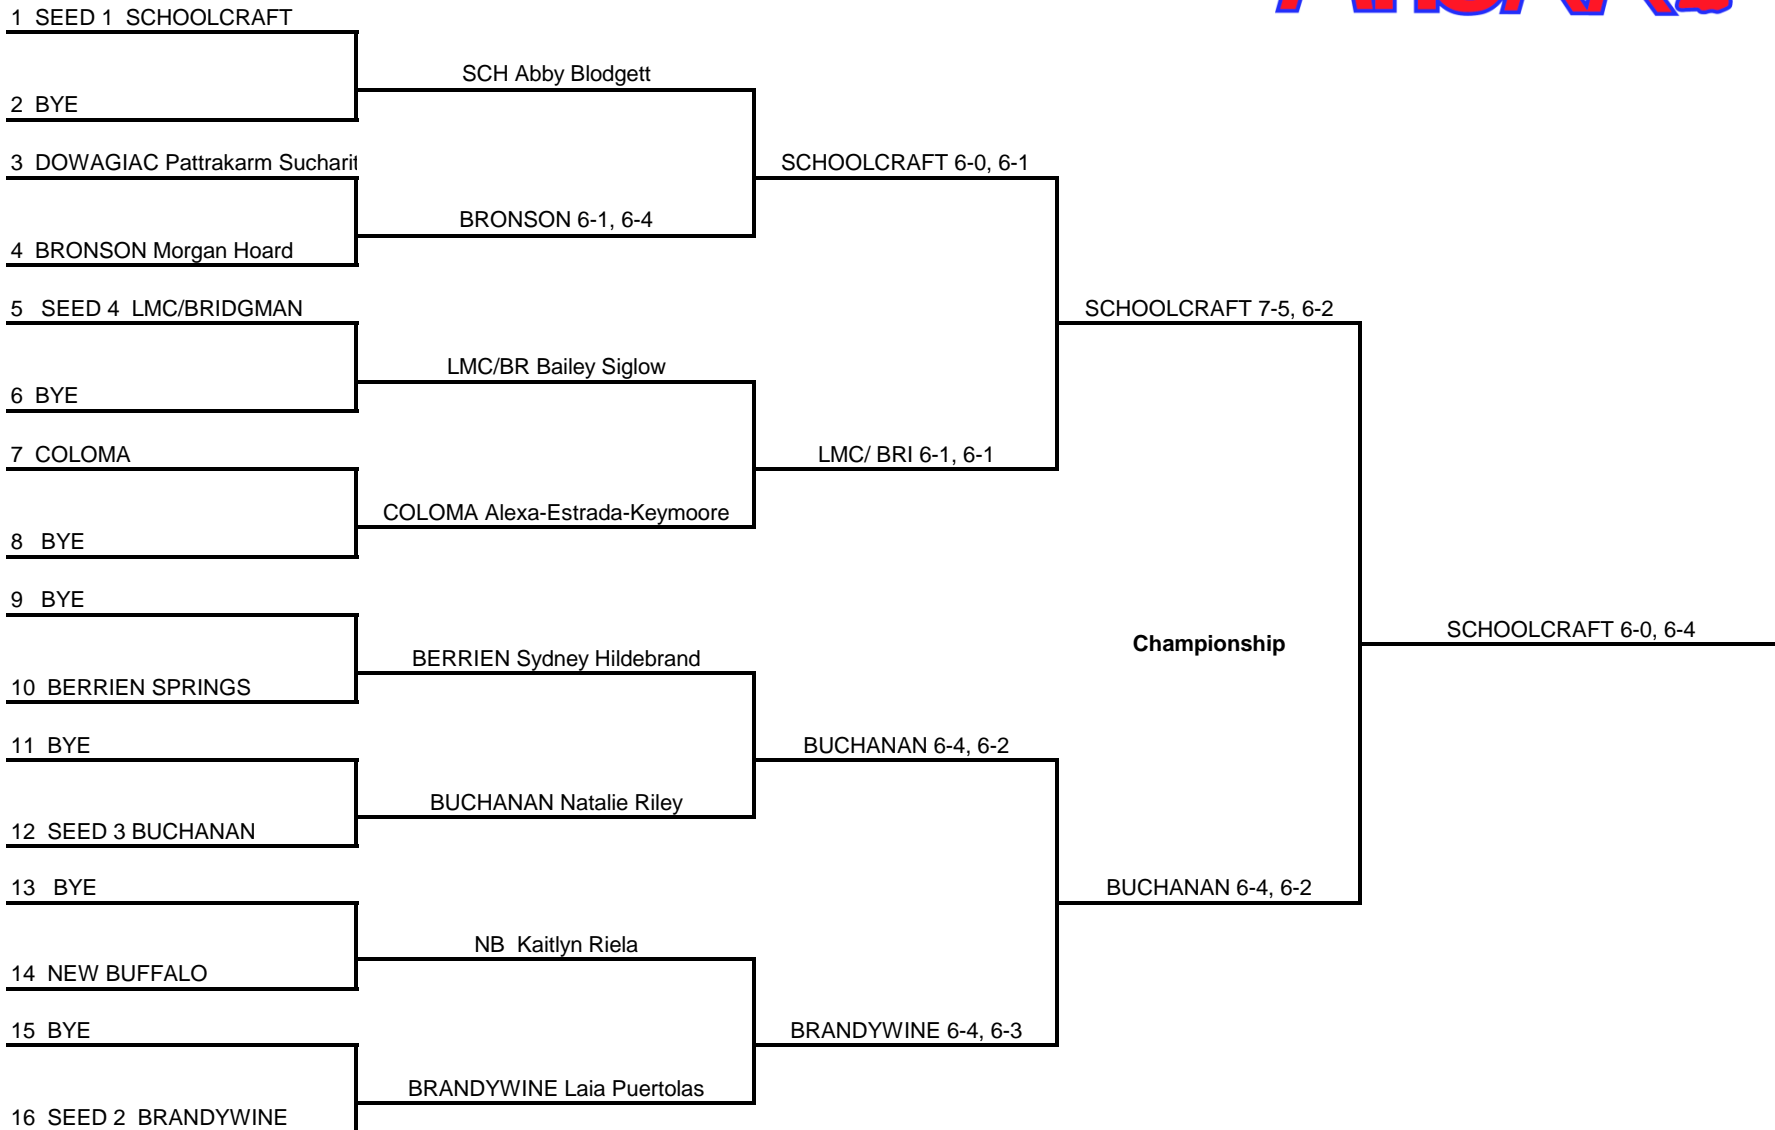

GIRLS TENNIS REGION #25

NEED 18 POINTS TO ADVANCE TO STATE

	1S	2S	3S	4S	1D	2D	3D	4D	TOTAL
BERRIEN SPRINGS			2	1		2		2	7
BRANDYWINE	4	2	3	2	4	3	4	4	26
BRONSON		1			1			1	3
BUCHANAN	2	3	2	3	2	2	2		16
COLOMA						1	1	2	4
DOWAGIAC							2		2
LMC/BRIDGMAN	2	2	1	2	2				9
NEW BUFFALO	1								1
SCHOOLCRAFT	3	4	4	4	3	4	3	3	28

1 Singles

2 Singles

4 Singles

1 Doubles

2 Doubles

MHSAA Girls Tennis Regionals