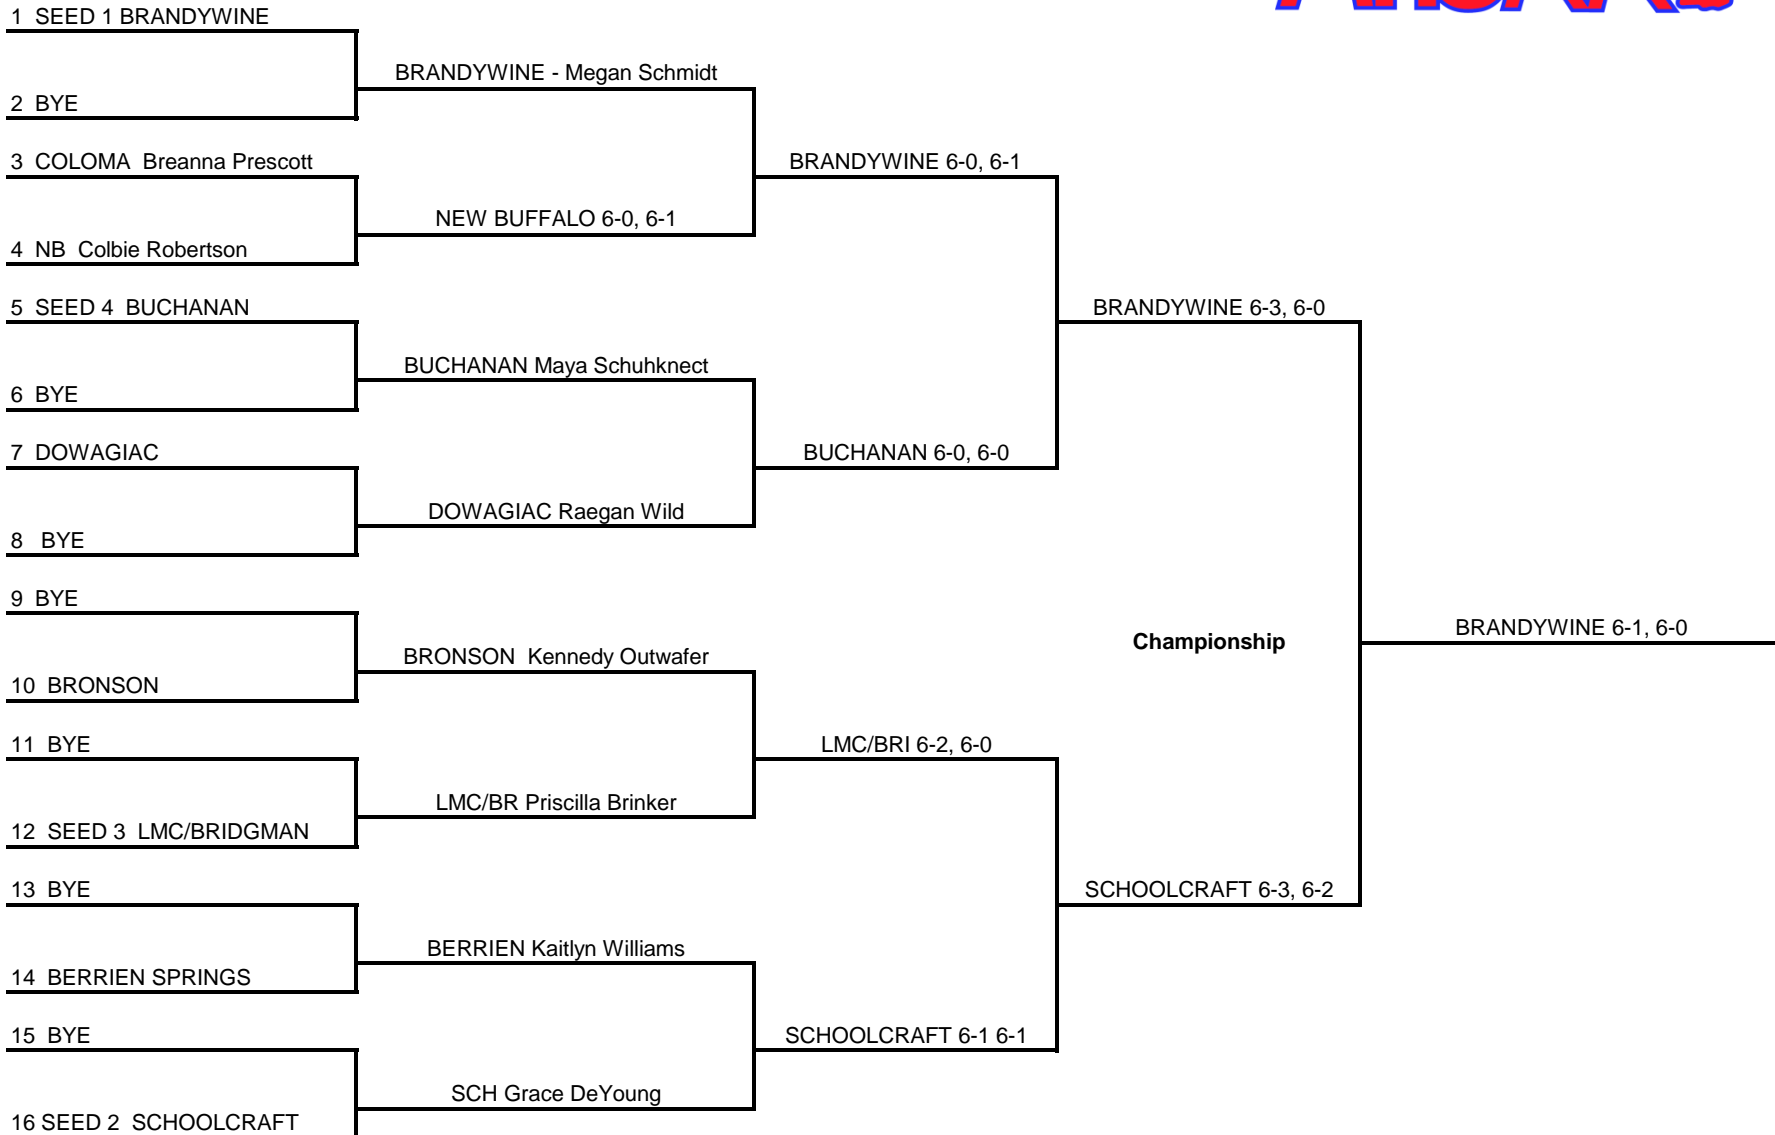

GIRLS TENNIS REGION #25

NEED 18 POINTS TO ADVANCE TO STATE

	1S	2S	3S	4S	1D	2D	3D	4D	TOTAL
BERRIEN SPRINGS			2	1		2		2	7
BRANDYWINE	4	2	3	2	4	3	4	4	26
BRONSON		1			1			1	3
BUCHANAN	2	3	2	3	2	2	2		16
COLOMA						1	1	2	4
DOWAGIAC							2		2
LMC/BRIDGMAN	2	2	1	2	2				9
NEW BUFFALO	1								1
SCHOOLCRAFT	3	4	4	4	3	4	3	3	28

1 Singles

2 Singles

4 Singles

1 Doubles

2 Doubles

MHSAA Girls Tennis Regionals