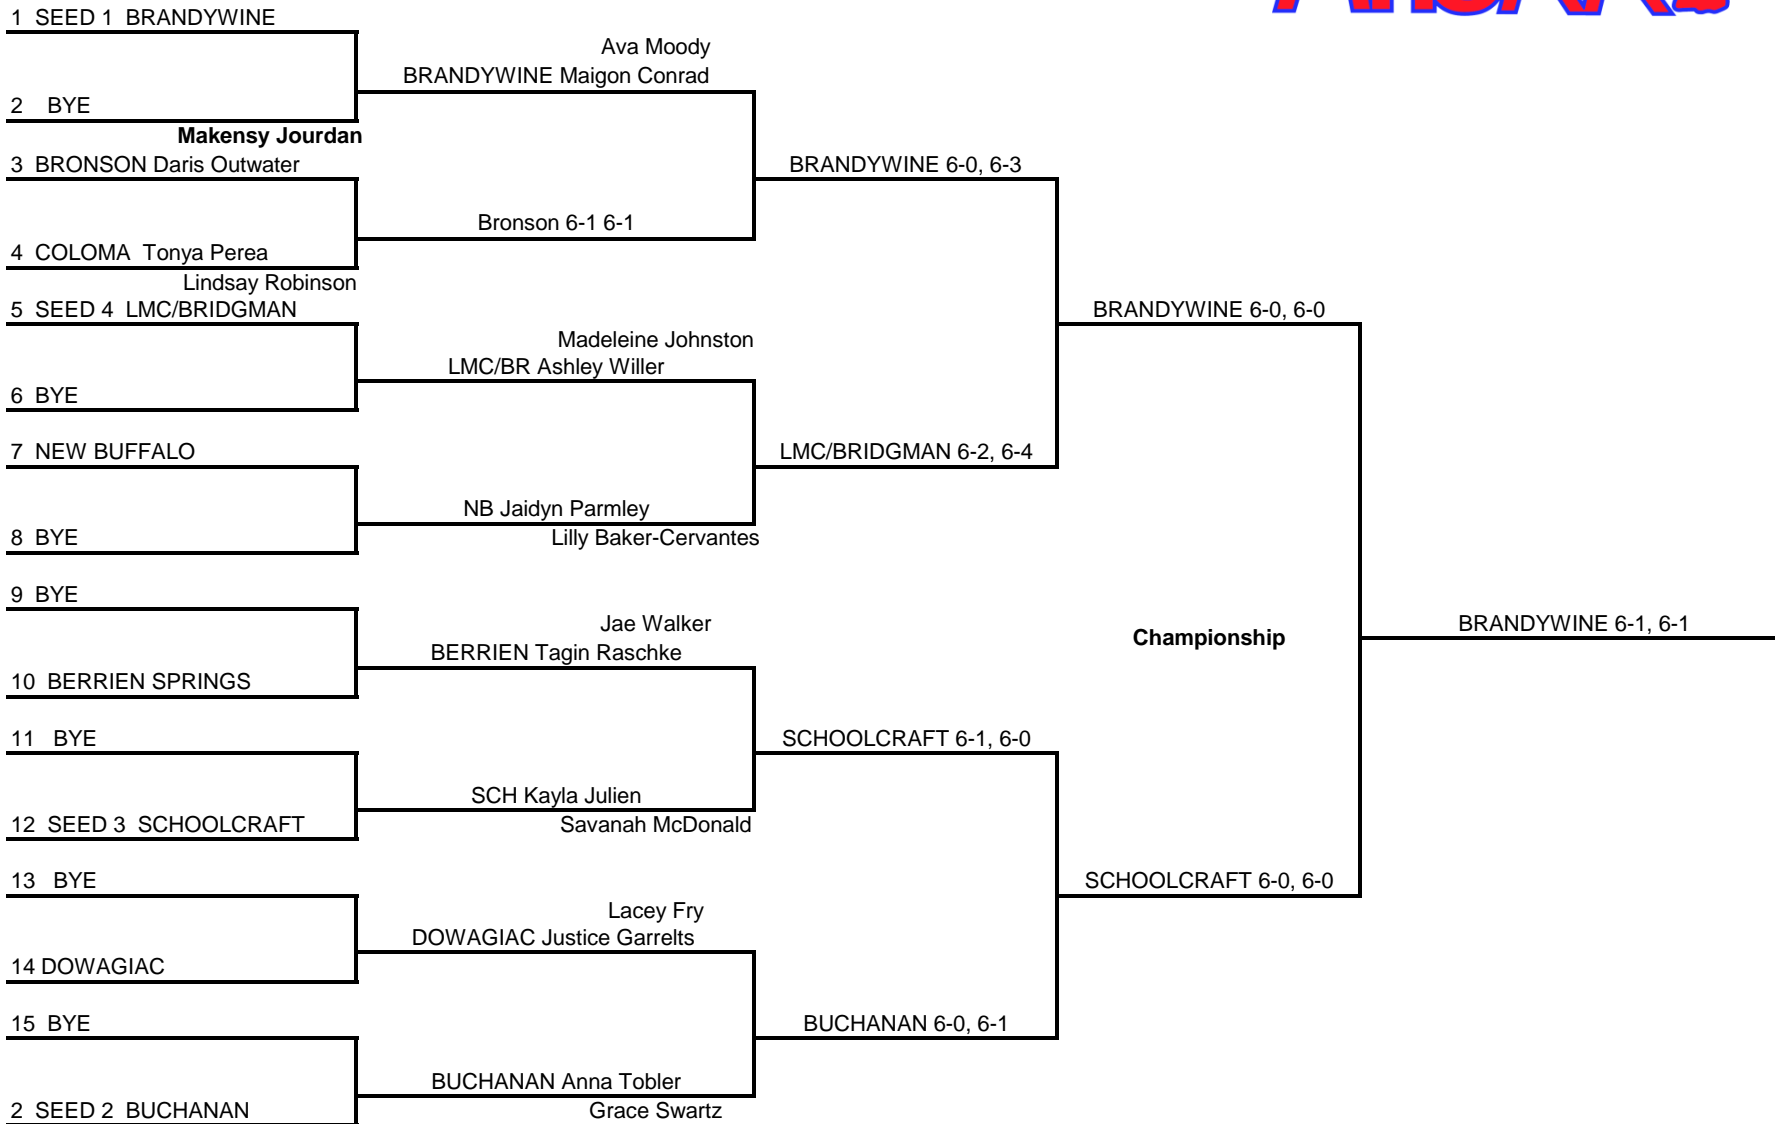

GIRLS TENNIS REGION #25

NEED 18 POINTS TO ADVANCE TO STATE

	1S	2S	3S	4S	1D	2D	3D	4D	TOTAL
BERRIEN SPRINGS			2	1		2		2	7
BRANDYWINE	4	2	3	2	4	3	4	4	26
BRONSON		1			1			1	3
BUCHANAN	2	3	2	3	2	2	2		16
COLOMA						1	1	2	4
DOWAGIAC							2		2
LMC/BRIDGMAN	2	2	1	2	2				9
NEW BUFFALO	1								1
SCHOOLCRAFT	3	4	4	4	3	4	3	3	28

1 Singles

2 Singles

4 Singles

1 Doubles

2 Doubles

MHSAA Girls Tennis Regionals