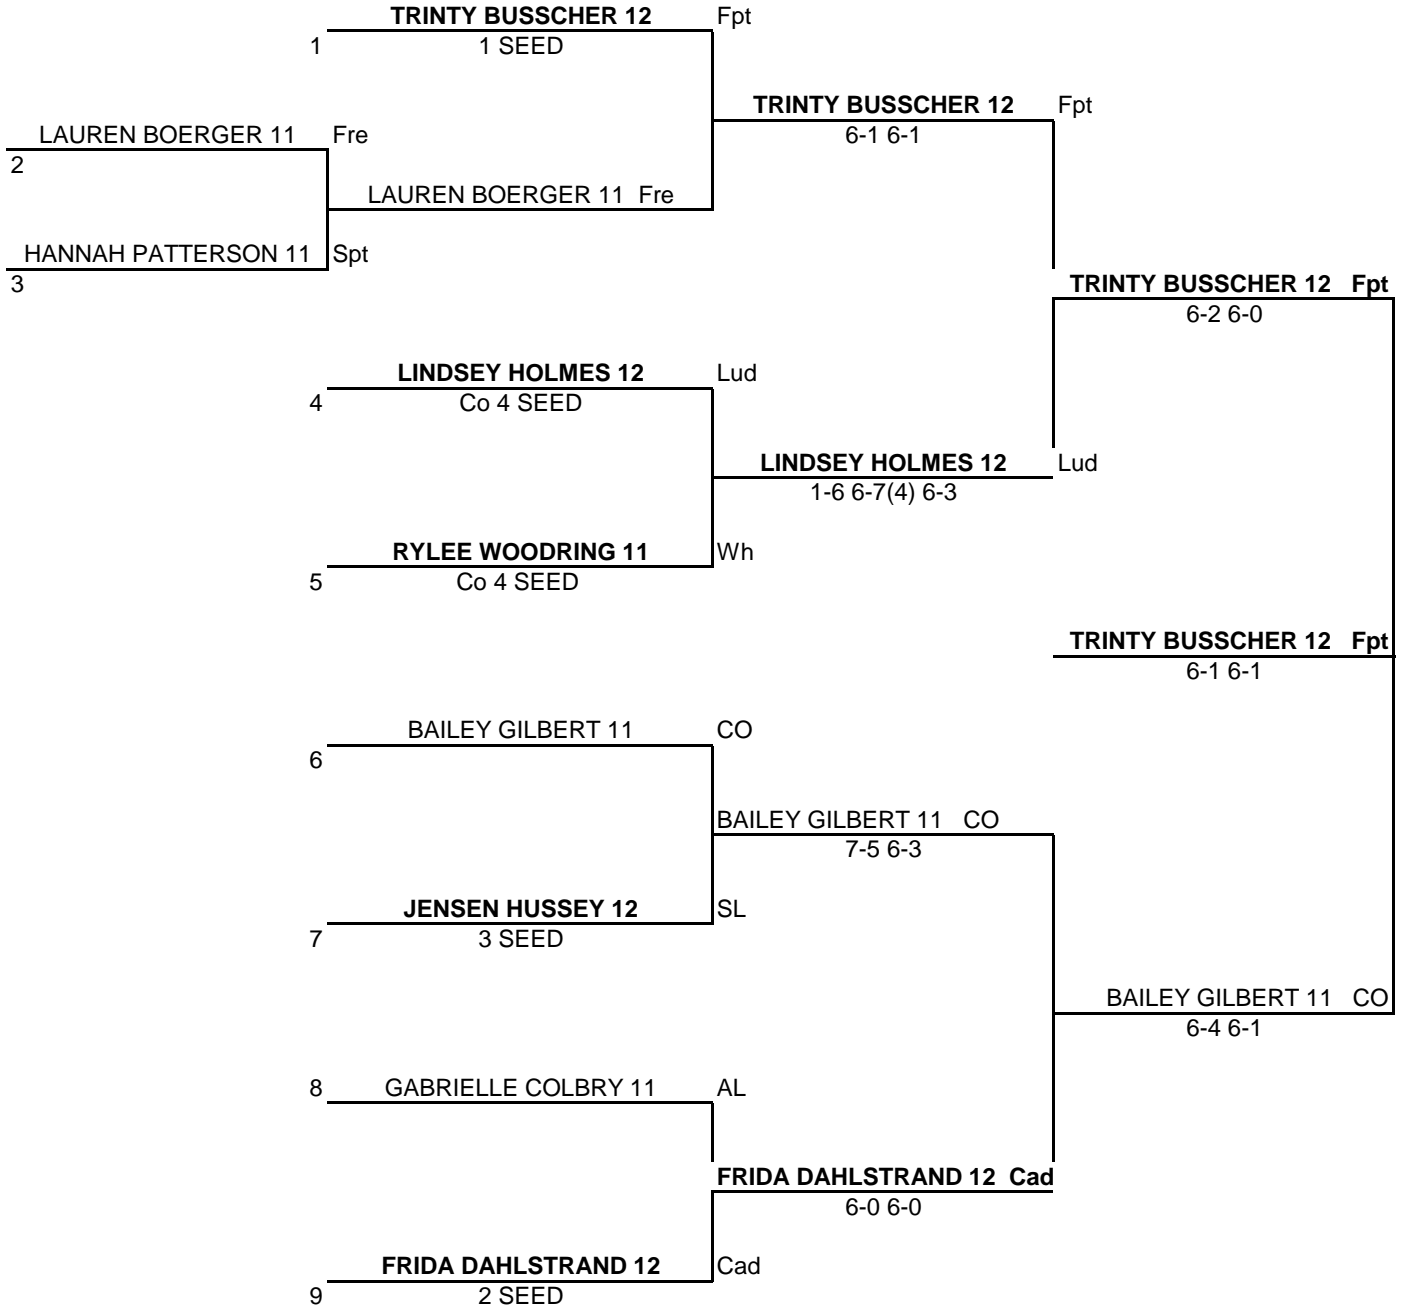

SCHOOL	ABBREVV	1S	2S	3S	4S	1D	2D	3D	4D	TOTAL	PLACE
ALMA	AL	0	0	0	0	0	0	0	0	0	9
CADILLAC	CAD	2	2	4	4	4	4	3	3	26	1
COOPERSVILLE	CO	3	4	2	1	0	0	2	4	16	3
FREMONT	FRE	1	0	0	0	0	0	0	1	2	7
FRUITPORT	FPT	4	3	4	4	3	3	0	0	21	2
LUDINGTON	LUD	2	0	0	2	0	1	1	0	6	6
SPARTA	SPT	0	0	0	0	1	0	0	0	1	8
SPRING LAKE	SL	0	1	2	0	2	2	3	2	12	5
WHITEHALL	WH	0	2	1	2	2	2	2	2	13	4

MHSAA GIRLS REGIONAL #24-3
SPRING LAKE HIGH SCHOOL
MAY 17, 2019

1 SINGLES

MHSAA GIRLS REGIONAL #24-3
SPRING LAKE HIGH SCHOOL
MAY 17, 2019

2 SINGLES

MHSAA GIRLS REGIONAL #24-3
SPRING LAKE HIGH SCHOOL
MAY 17, 2019