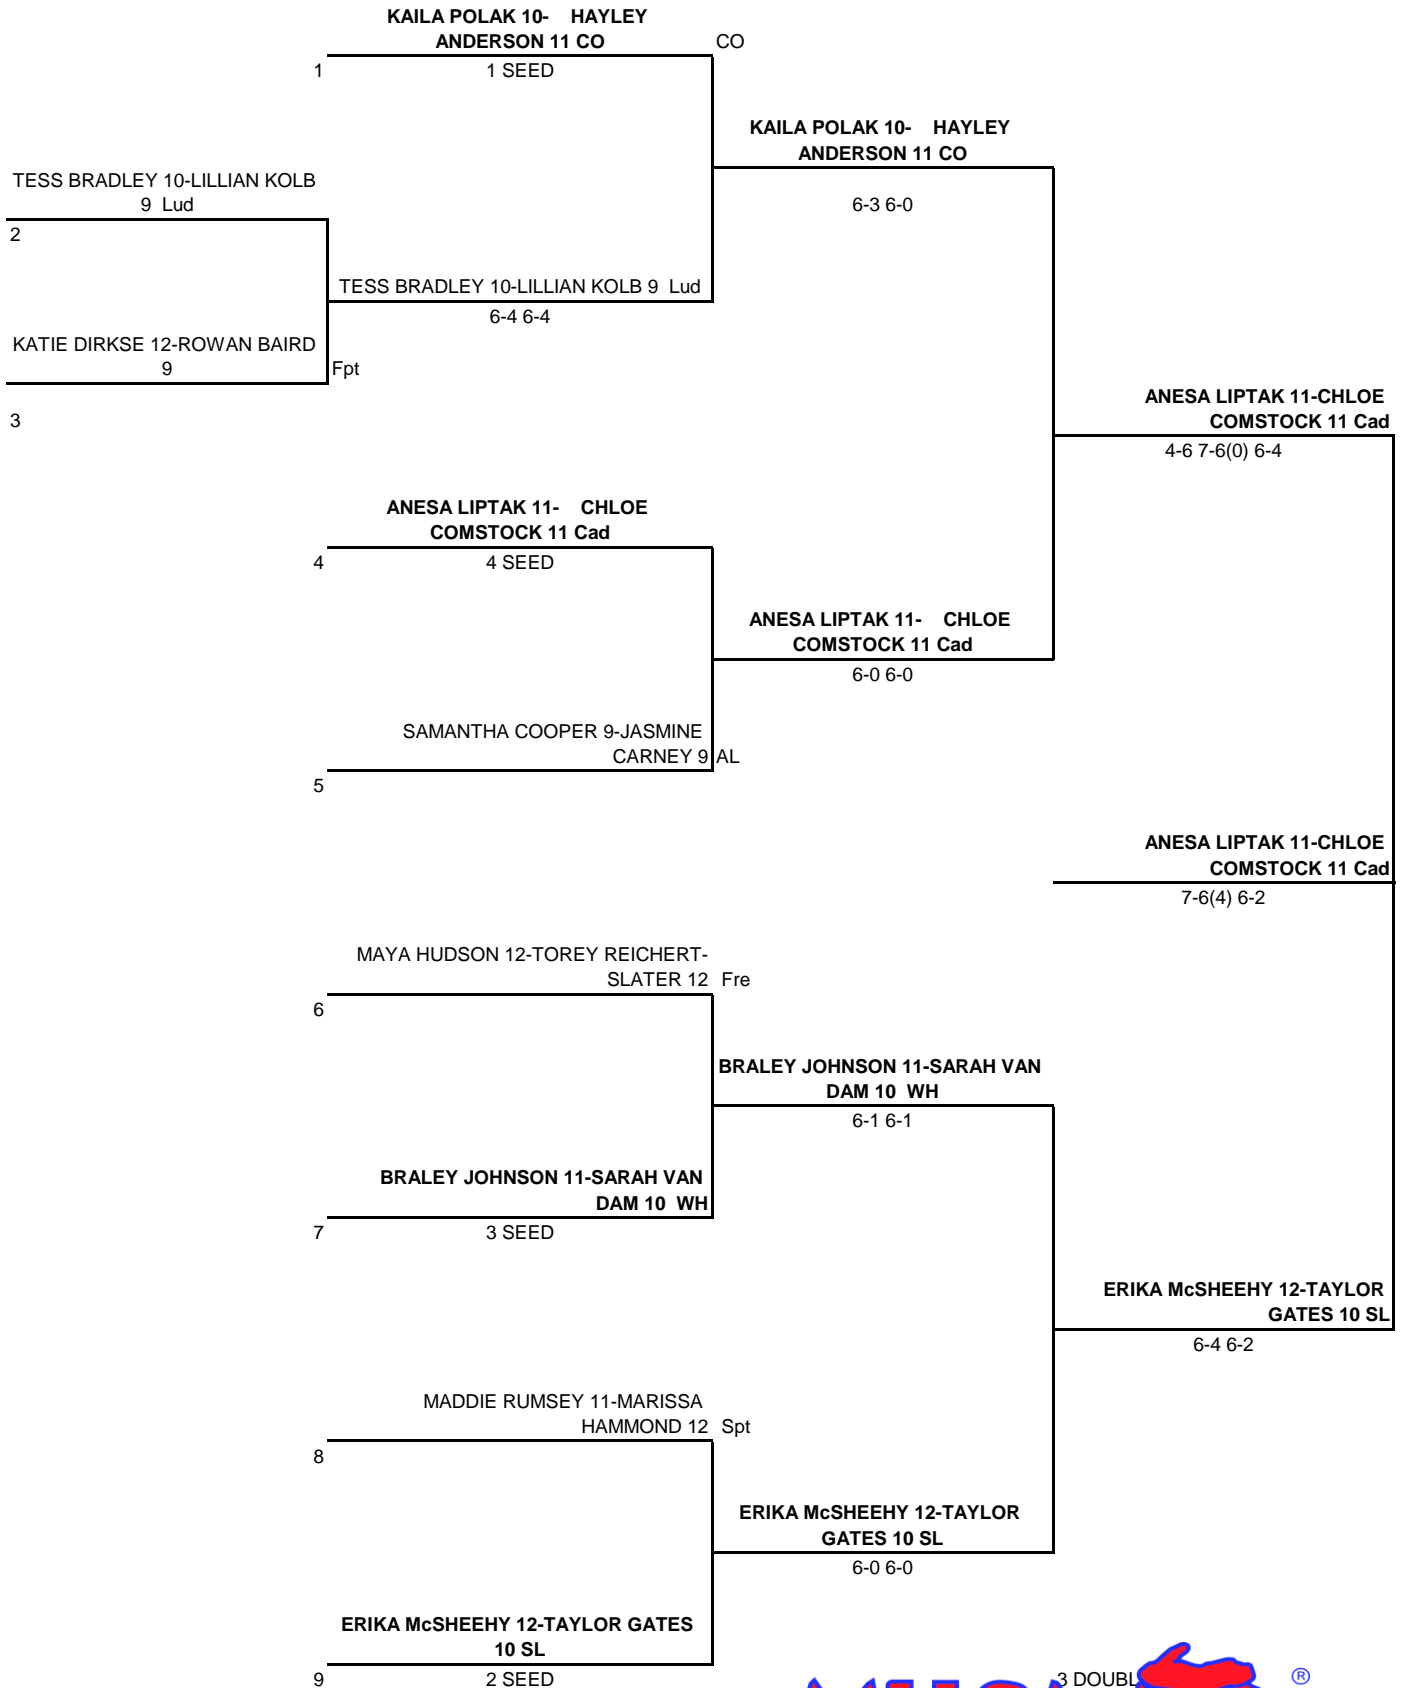

SPRING LAKE HIGH SCHOOL

MAY 17, 2019

2 DOUBLES

MHSAA GIRLS REGIONAL #24-3

SPRING LAKE HIGH SCHOOL

MAY 17, 2019

3 DOUBLES

MHSAA GIRLS REGIONAL #24-3