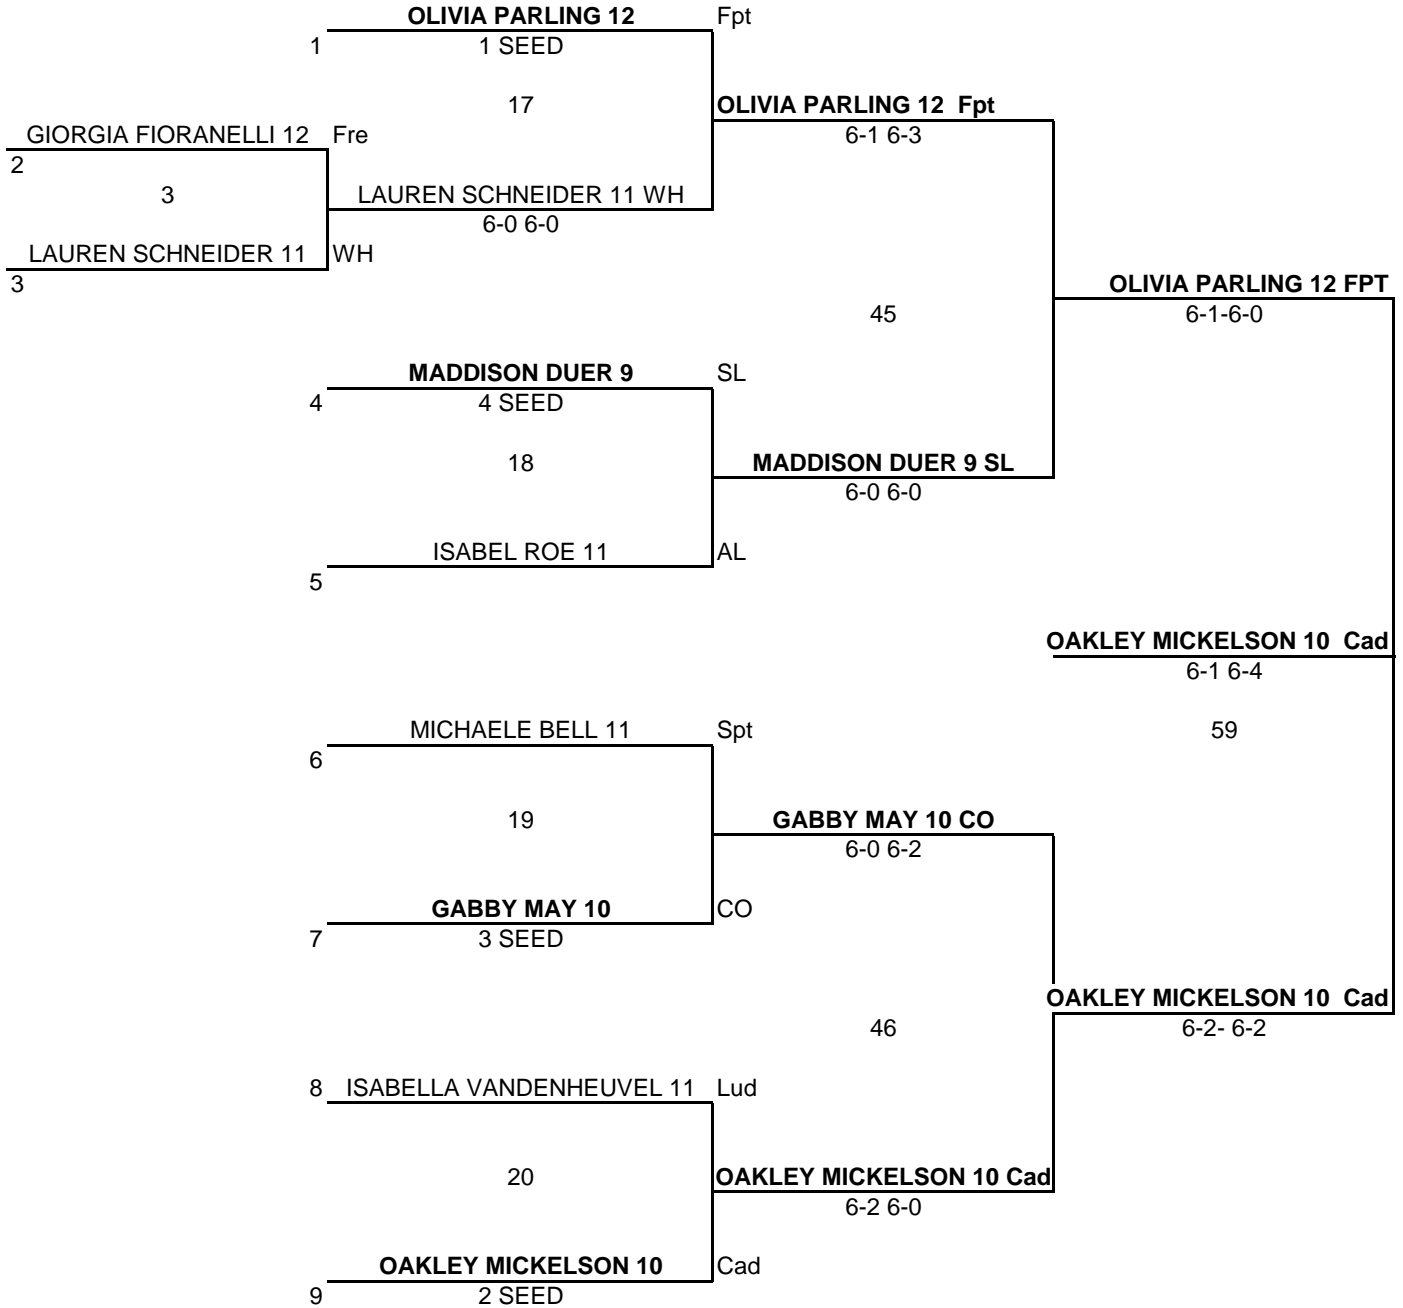

MHSAA GIRLS REGIONAL #24-3
SPRING LAKE HIGH SCHOOL
MAY 17, 2019

3 SINGLES