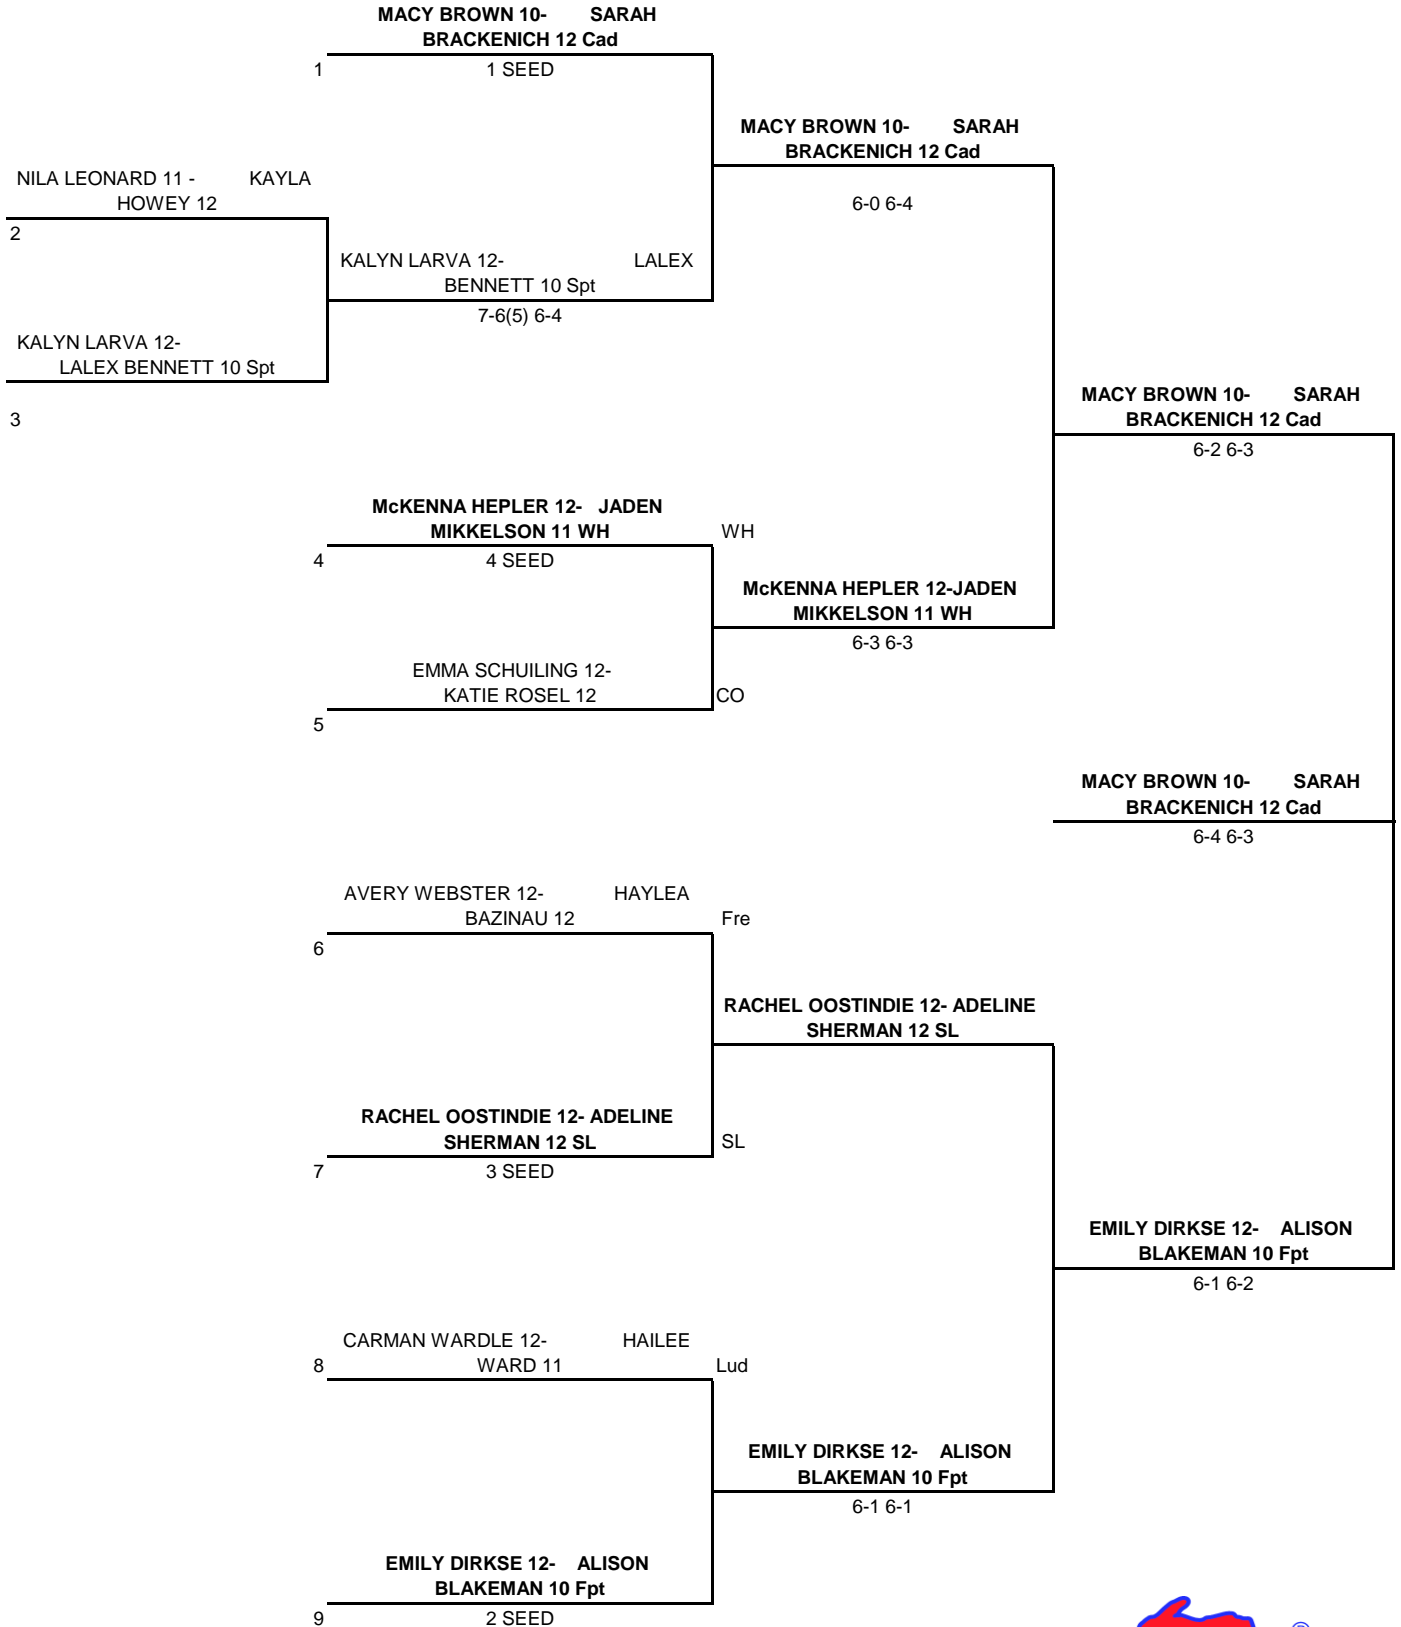

3 SINGLES

MHSAA GIRLS REGIONAL #24-3
SPRING LAKE HIGH SCHOOL
MAY 17, 2019

4 SINGLES

MHSAA GIRLS REGIONAL #24-3

SPRING LAKE HIGH SCHOOL

MAY 17, 2019

1 DOUBLES

MHSAA GIRLS REGIONAL #24-3