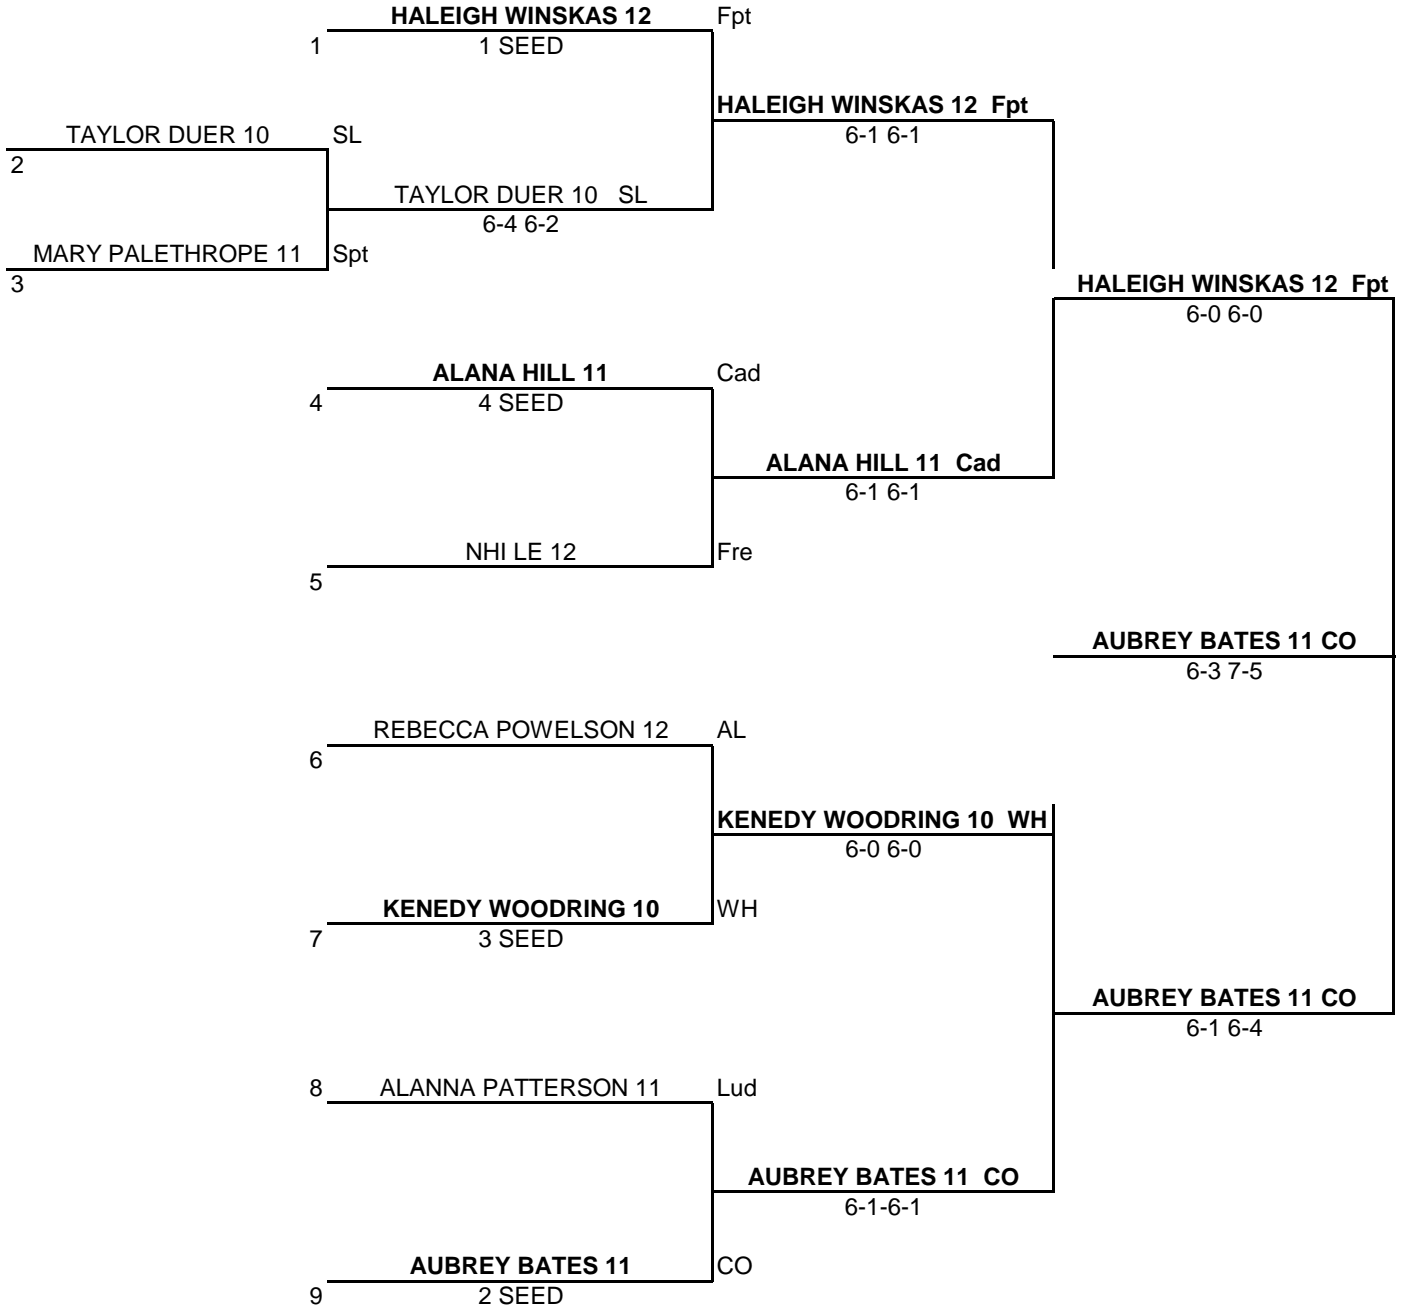

SCHOOL	ABBREVV	1S	2S	3S	4S	1D	2D	3D	4D	TOTAL	PLACE
ALMA	AL	0	0	0	0	0	0	0	0	0	9
CADILLAC	CAD	2	2	4	4	4	4	3	3	26	1
COOPERSVILLE	CO	3	4	2	1	0	0	2	4	16	3
FREMONT	FRE	1	0	0	0	0	0	0	1	2	7
FRUITPORT	FPT	4	3	4	4	3	3	0	0	21	2
LUDINGTON	LUD	2	0	0	2	0	1	1	0	6	6
SPARTA	SPT	0	0	0	0	1	0	0	0	1	8
SPRING LAKE	SL	0	1	2	0	2	2	3	2	12	5
WHITEHALL	WH	0	2	1	2	2	2	2	2	13	4

MHSAA GIRLS REGIONAL #24-3
SPRING LAKE HIGH SCHOOL
MAY 17, 2019

1 SINGLES

MHSAA GIRLS REGIONAL #24-3
SPRING LAKE HIGH SCHOOL
MAY 17, 2019

2 SINGLES

MHSAA GIRLS REGIONAL #24-3
SPRING LAKE HIGH SCHOOL
MAY 17, 2019