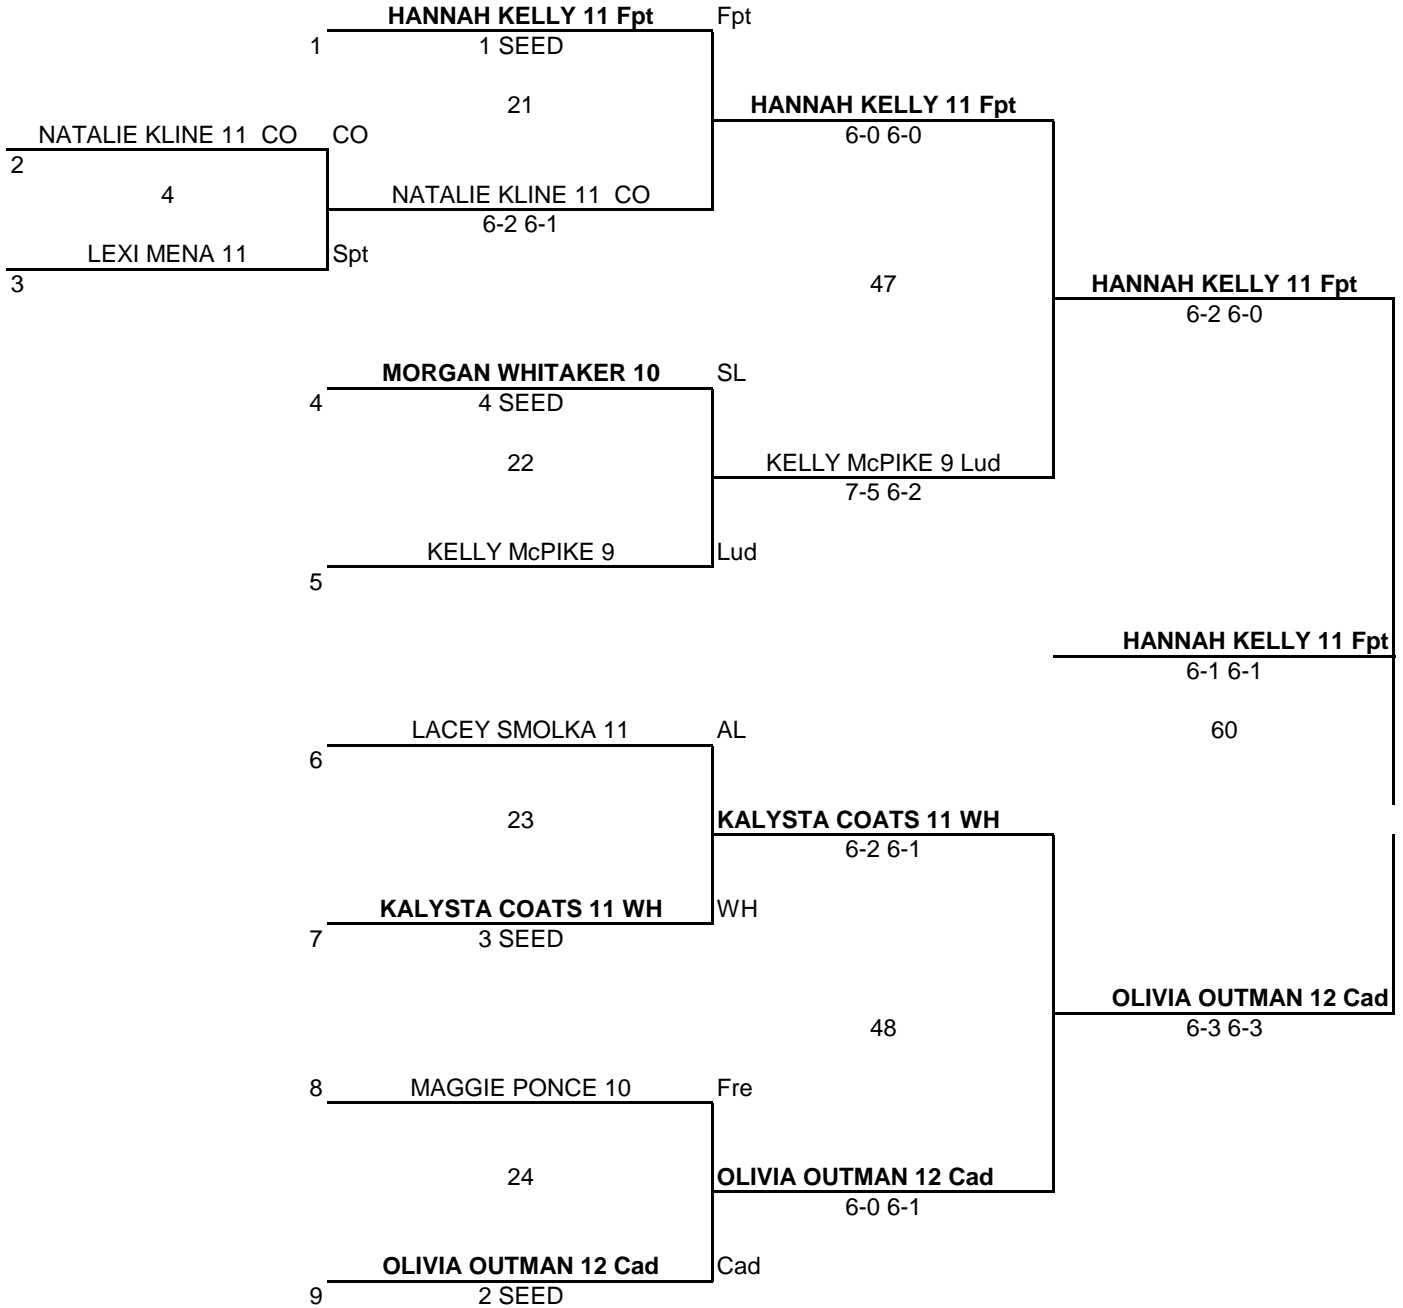

MHSAA GIRLS REGIONAL #24-3
SPRING LAKE HIGH SCHOOL
MAY 17, 2019

4 SINGLES