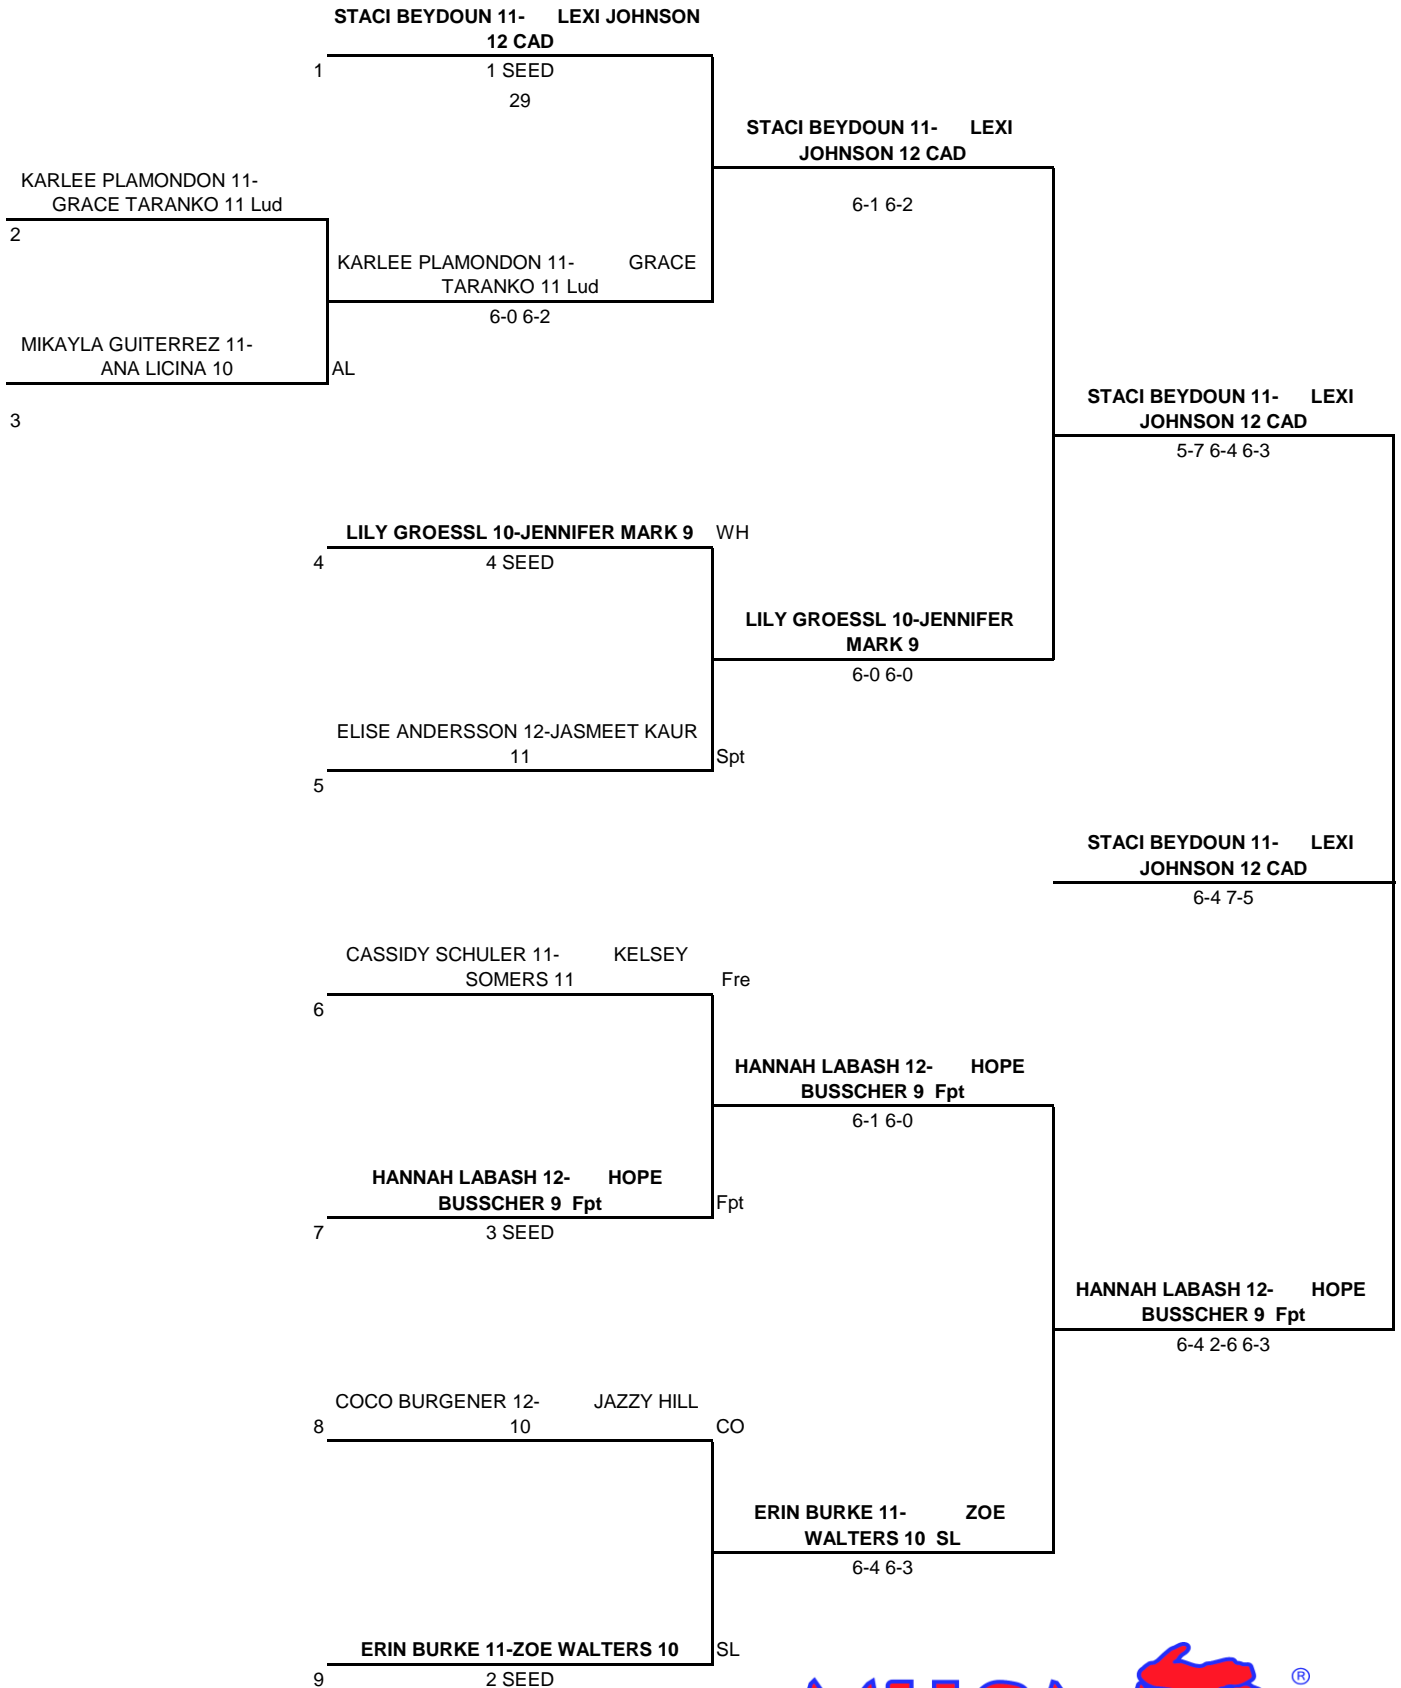

MHSAA GIRLS REGIONAL #24-3

SPRING LAKE HIGH SCHOOL

MAY 17, 2019

2 DOUBLES