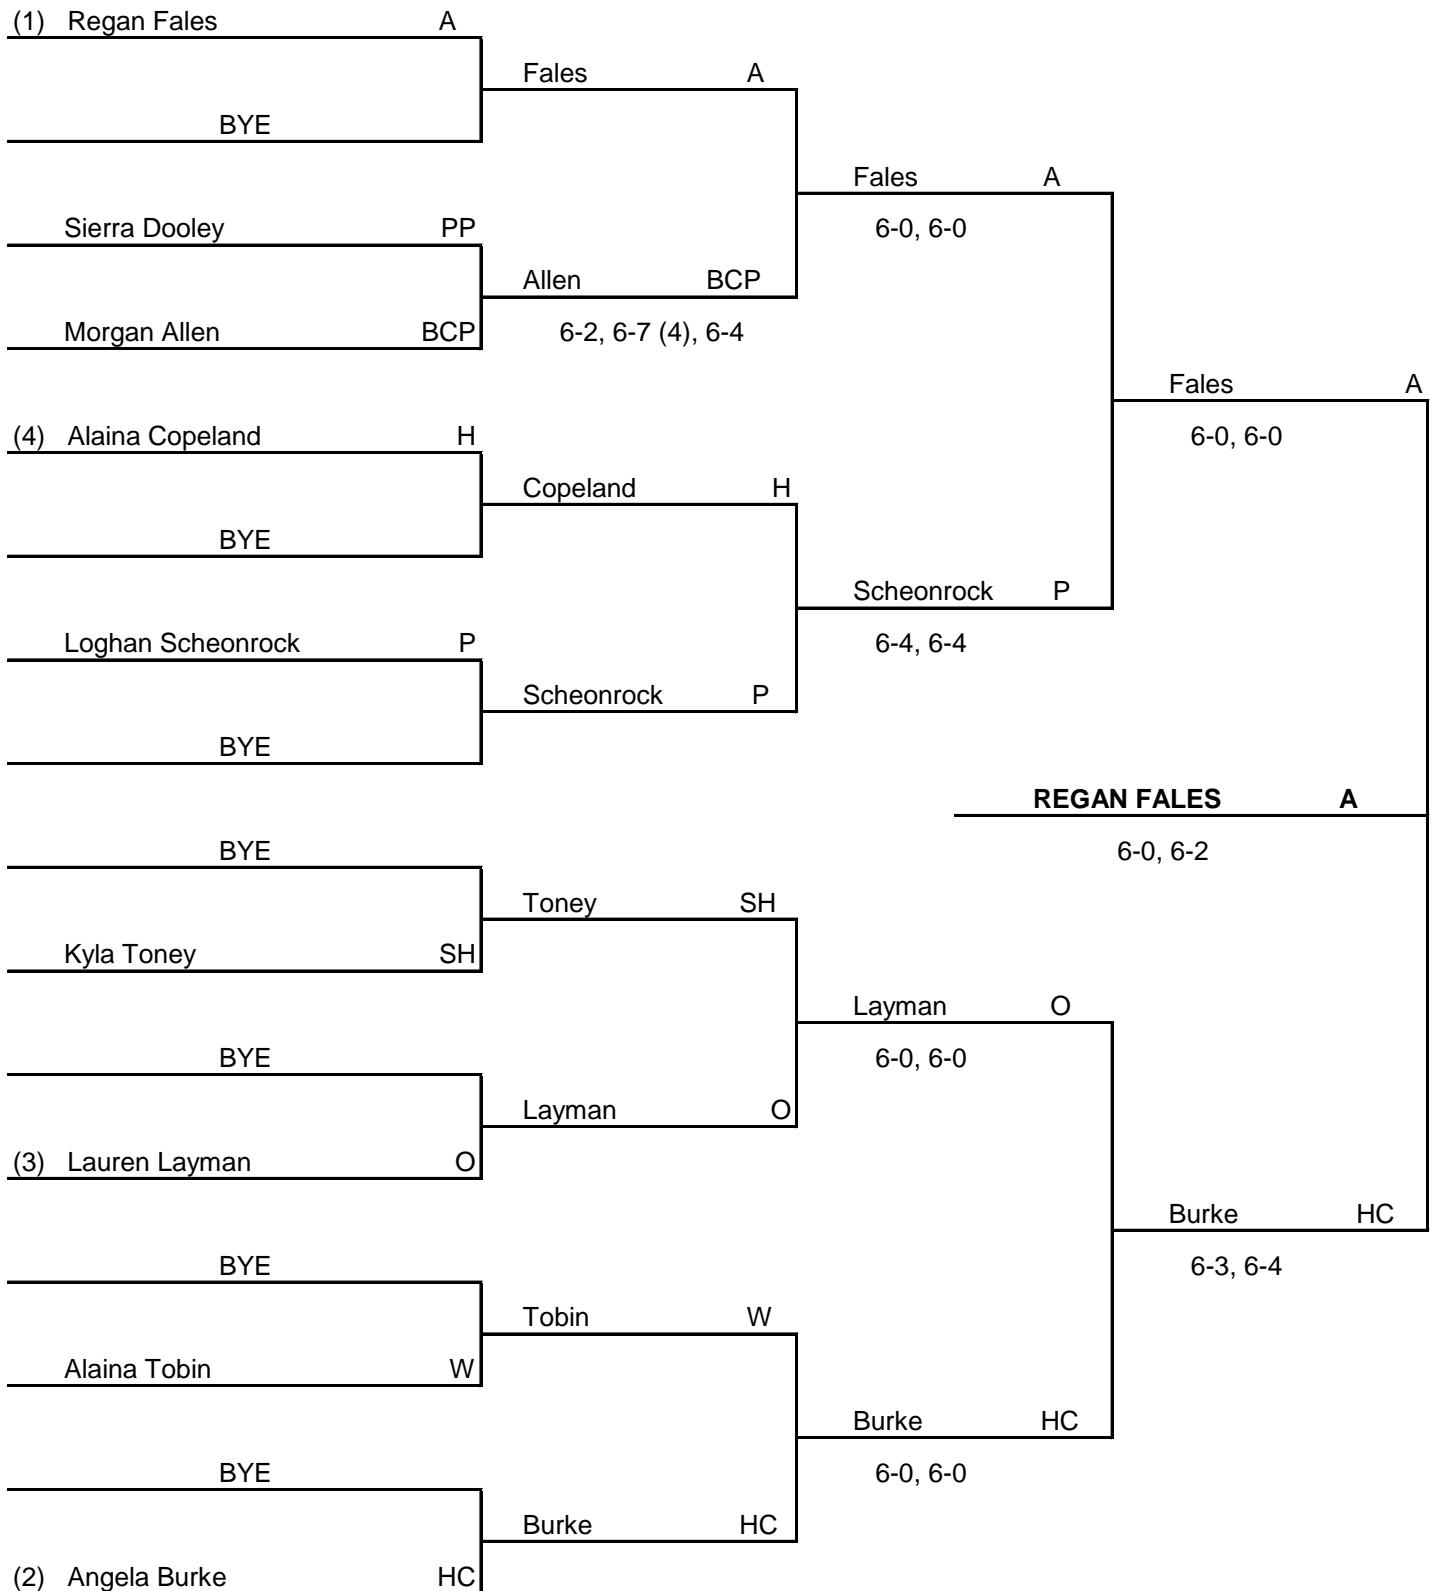

MHSAA DIVISION IV
GIRLS TENNIS REGIONAL
2019

	#1	#2	#3	#4	#1	#2	#3	#4	TOTAL	
	SINGLES	SINGLES	SINGLES	SINGLES	DOUBLES	DOUBLES	DOUBLES	DOUBLES	POINTS	PLACE
ALLEGAN	4	4	3	2	4	4	4	4	29	1
BATTLE CREEK PENNFIELD	1	0	0	0	2	2	0	2	7	5
HAMILTON	0	2	2	3	2	2	2	2	15	3
HOLLAND CHRISTIAN	3	3	4	4	3	3	3	3	26	2
OTSEGO	2	0	1	1	0	0	0	0	4	7
PAW PAW	0	0	0	0	0	1	0	0	1	8T
PLAINWELL	2	1	2	2	0	0	1	0	8	4
SOUTH HAVEN	0	0	0	0	0	0	0	1	1	8T
WAYLAND UNION	0	2	0	0	1	0	2	0	5	6

2019 MHSAA REGIONAL TOURNAMENT

#1 SINGLES