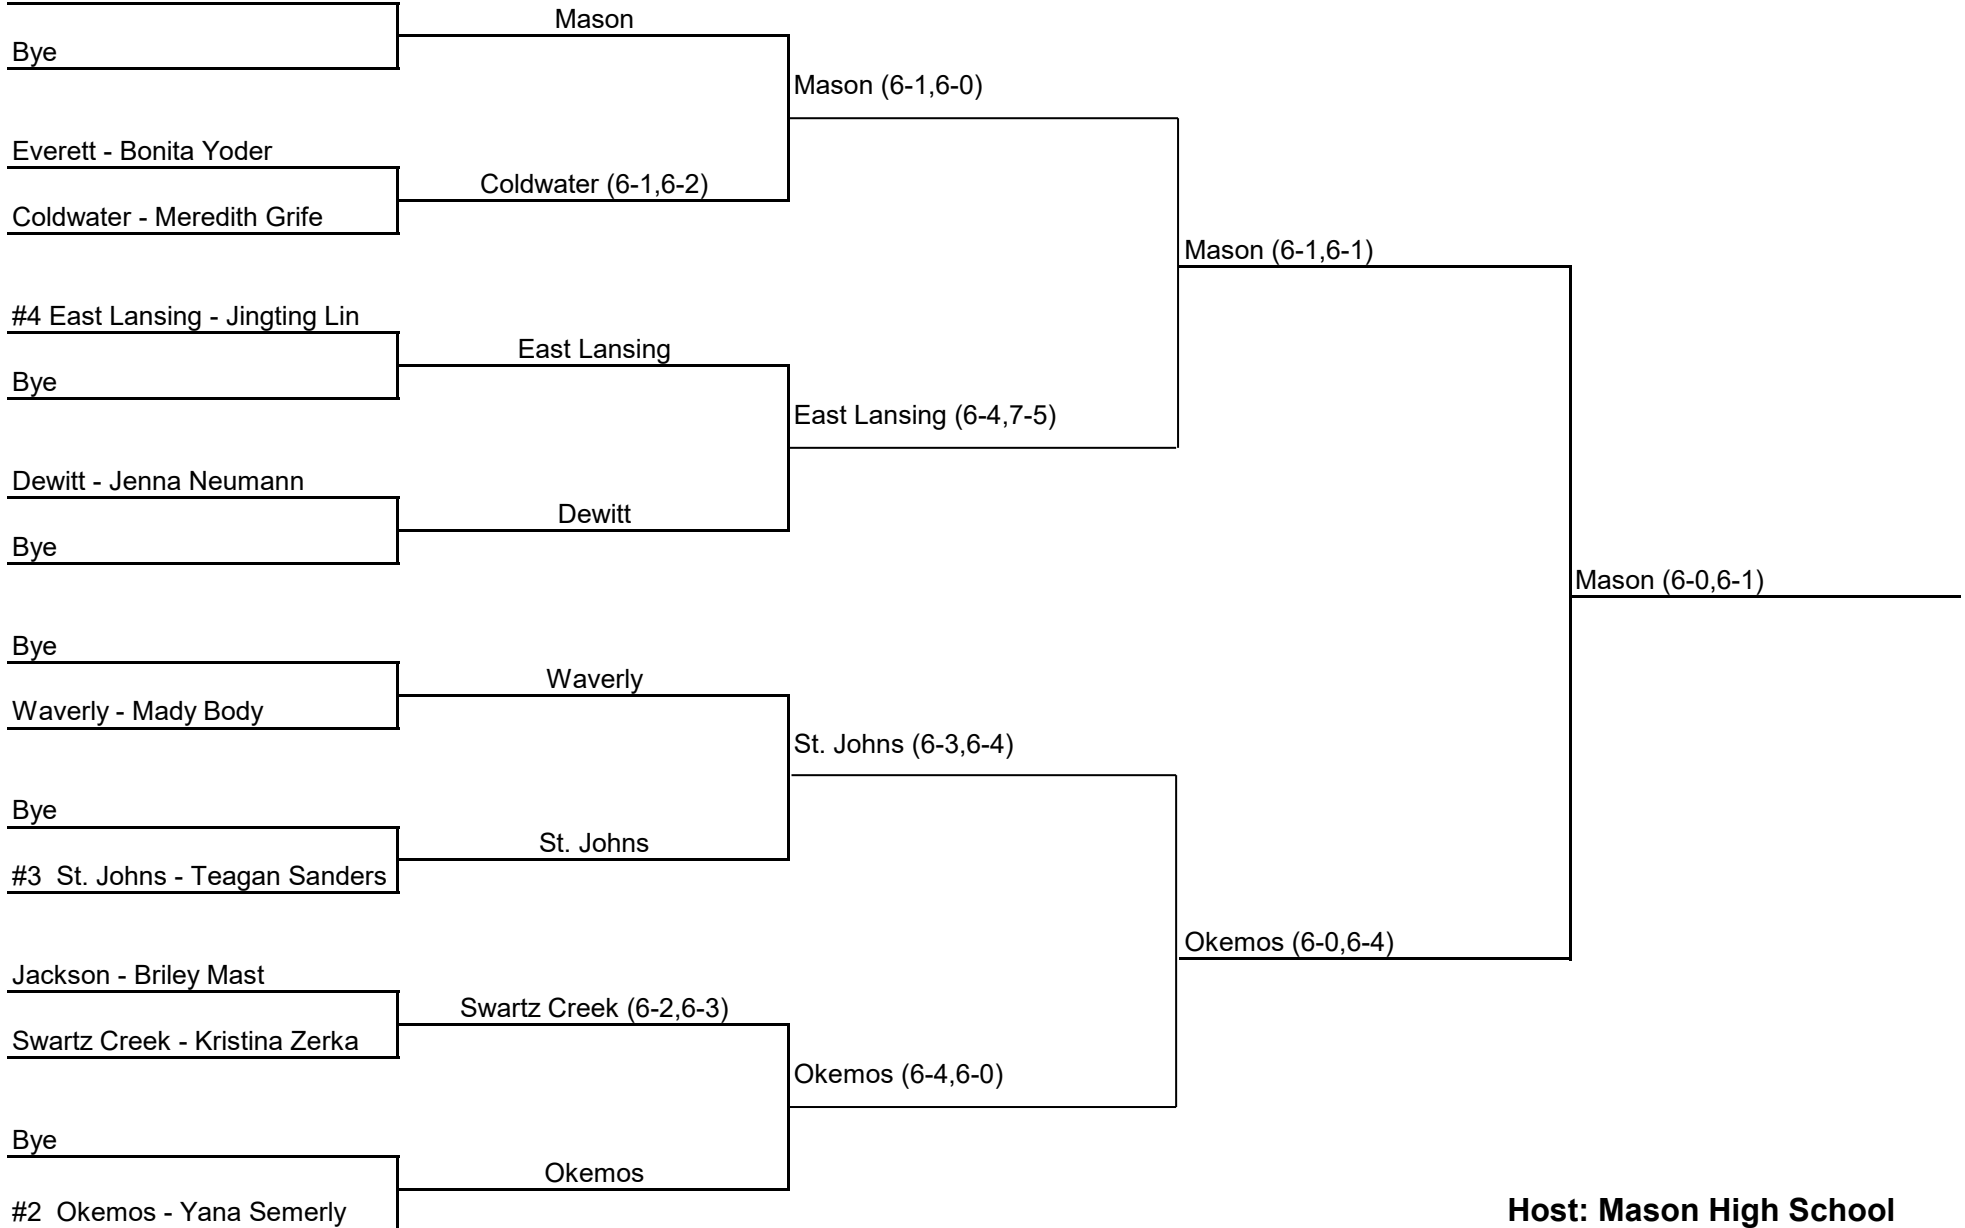

**2019
MHSAA Division II
Girls Tennis Regionals - No 15**

Schools Flight	Coldwater	Dewitt	East Lansing	Jackson	Everett	Waverly	Mason	Okemos	St. Johns	Swartz Creek
1 Singles	1		2				4	3	2	1
2 Singles	1		2				4	3	2	1
3 Singles		1	4	1			2	3	2	
4 Singles	2	1	2	1				4	3	
1 Doubles	4		2	1			3	2		
2 Doubles		1	4			1	2	2	3	
3 Doubles	2	1	3				4	2	1	
4 Doubles	1	2	2				1	4	3	
Total	11	6	21	3	0	1	20	23	16	2

#1 Singles

2019 MHSAA Division II Girls Tennis Regionals - No 15

#1. Mason - Sophie Hanover

Host: Mason High School