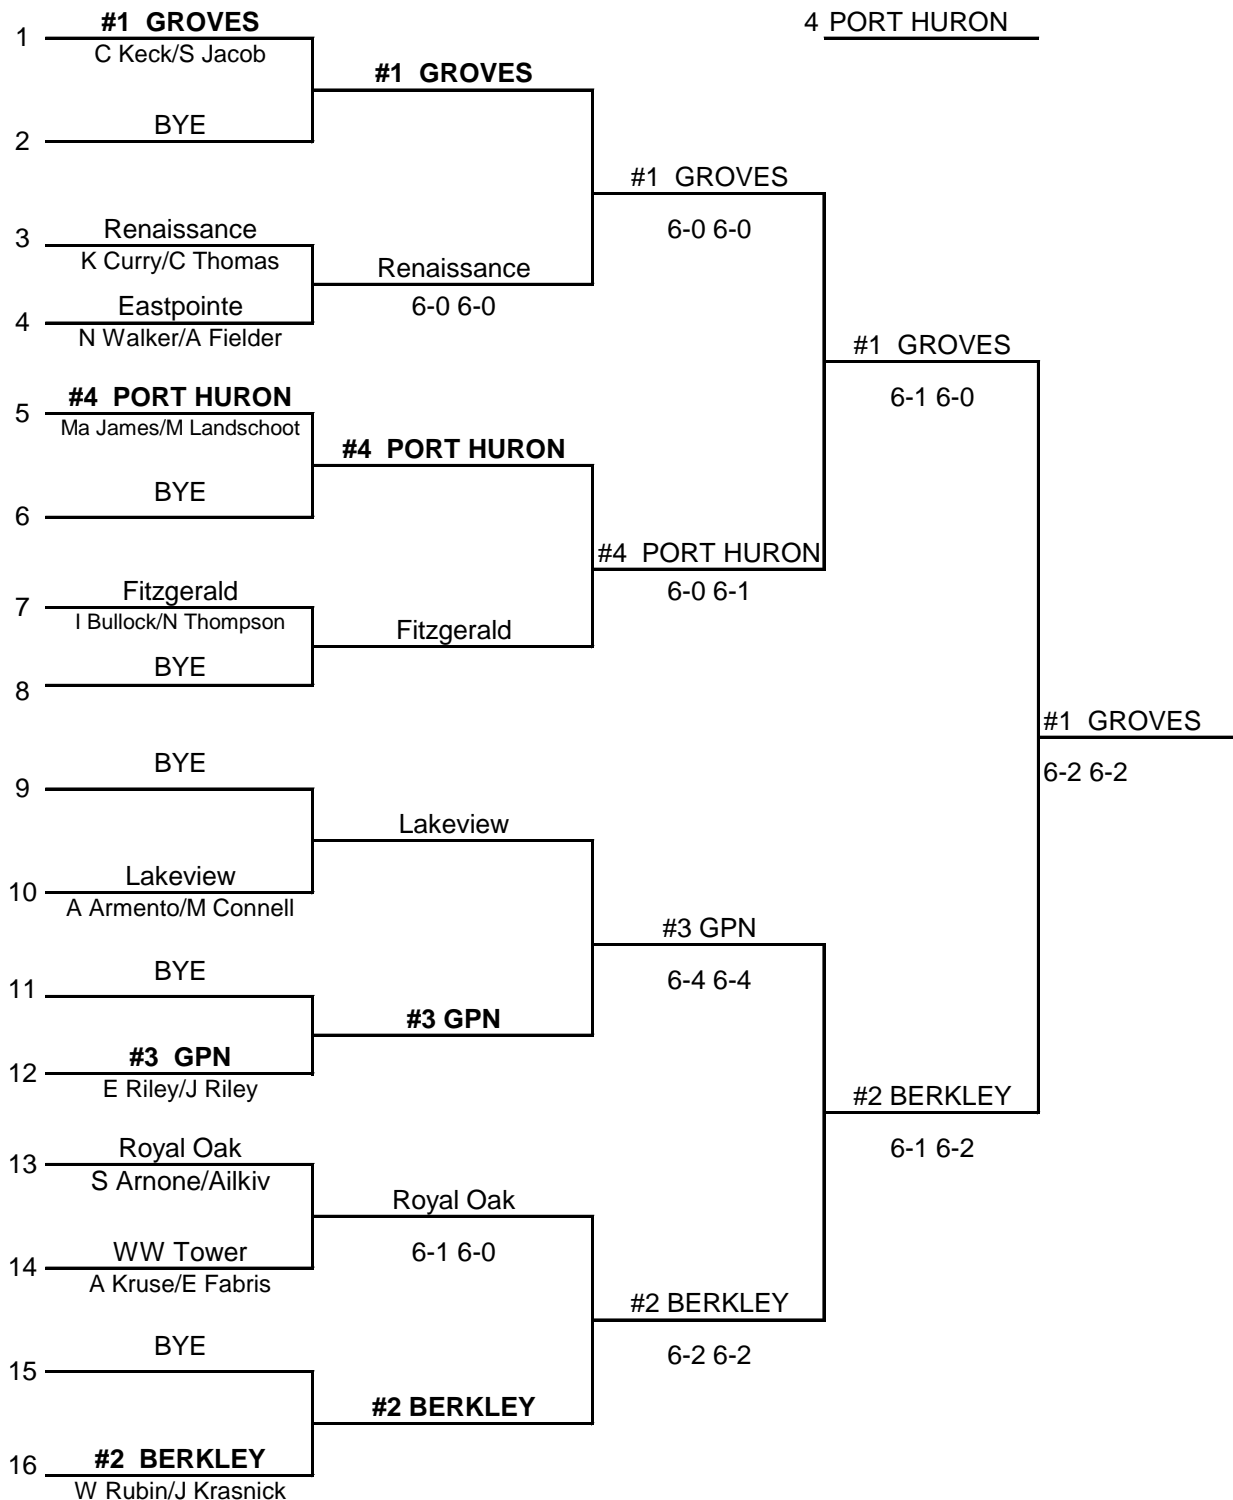

MHSAA GTN Region 13

SEEDS

- 1 Groves
- 2 GPN
- 3 Berkley
- 4 Port Huron

1 singles

MHSAA Girls Tennis Region 13

SEEDS

- 1 GROVES
- 2 GPN
- 3 BERKLEY
- 4 --

2 singles

MHSAA Girls Tennis Region 13

SEEDS

- 1 GPN
- 2 GROVES
- 3 BERKLEY
- 4 Lakeview

3 singles

MHSAA Girls Tennis Region 13

SEEDS

- 1 GROVES
- 2 GPN
- 3 BERKLEY
- 4 LAKEVIEW

4 singles

MHSAA Girls Tennis Region 13

SEEDS

- 1 GROVES
- 2 GPN
- 3 BERKLEY
- 4 PORT HURON

1 doubles

MHSAA Girls Tennis Region 13

SEEDS

- 1 GROVES
- 2 BERKLEY
- 3 GPN
- 4 PORT HURON

2 doubles

MHSAA Girls Tennis Region 13

SEEDS

- 1 GROVES
- 2 BERKLEY
- 3 GPN
- 4 PORT HURON

3 doubles

MHSAA Girls Tennis Region 13

SEEDS

- 1 GROVES
- 2 BERKLEY
- 3 GPN
- 4 PORT HURON

4 doubles