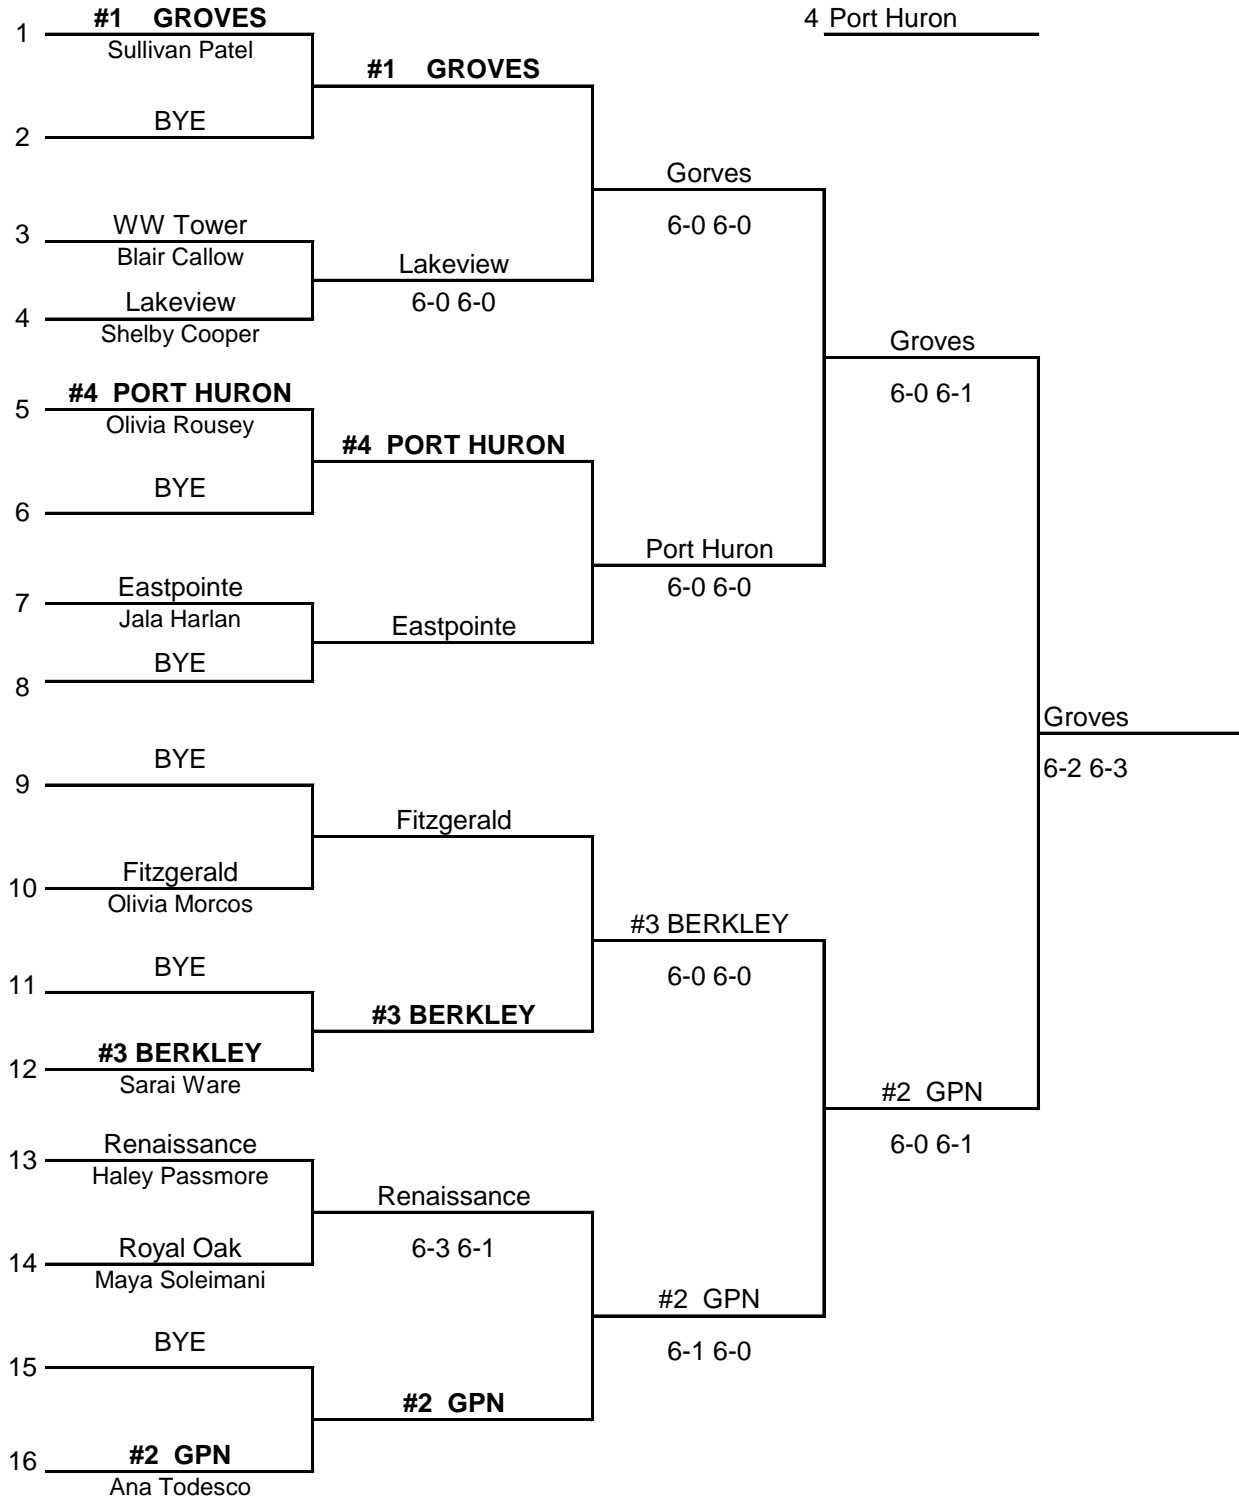

MHSAA GTN Region 13

SEEDS

- 1 Groves
- 2 GPN
- 3 Berkley
- 4 Port Huron

1 singles