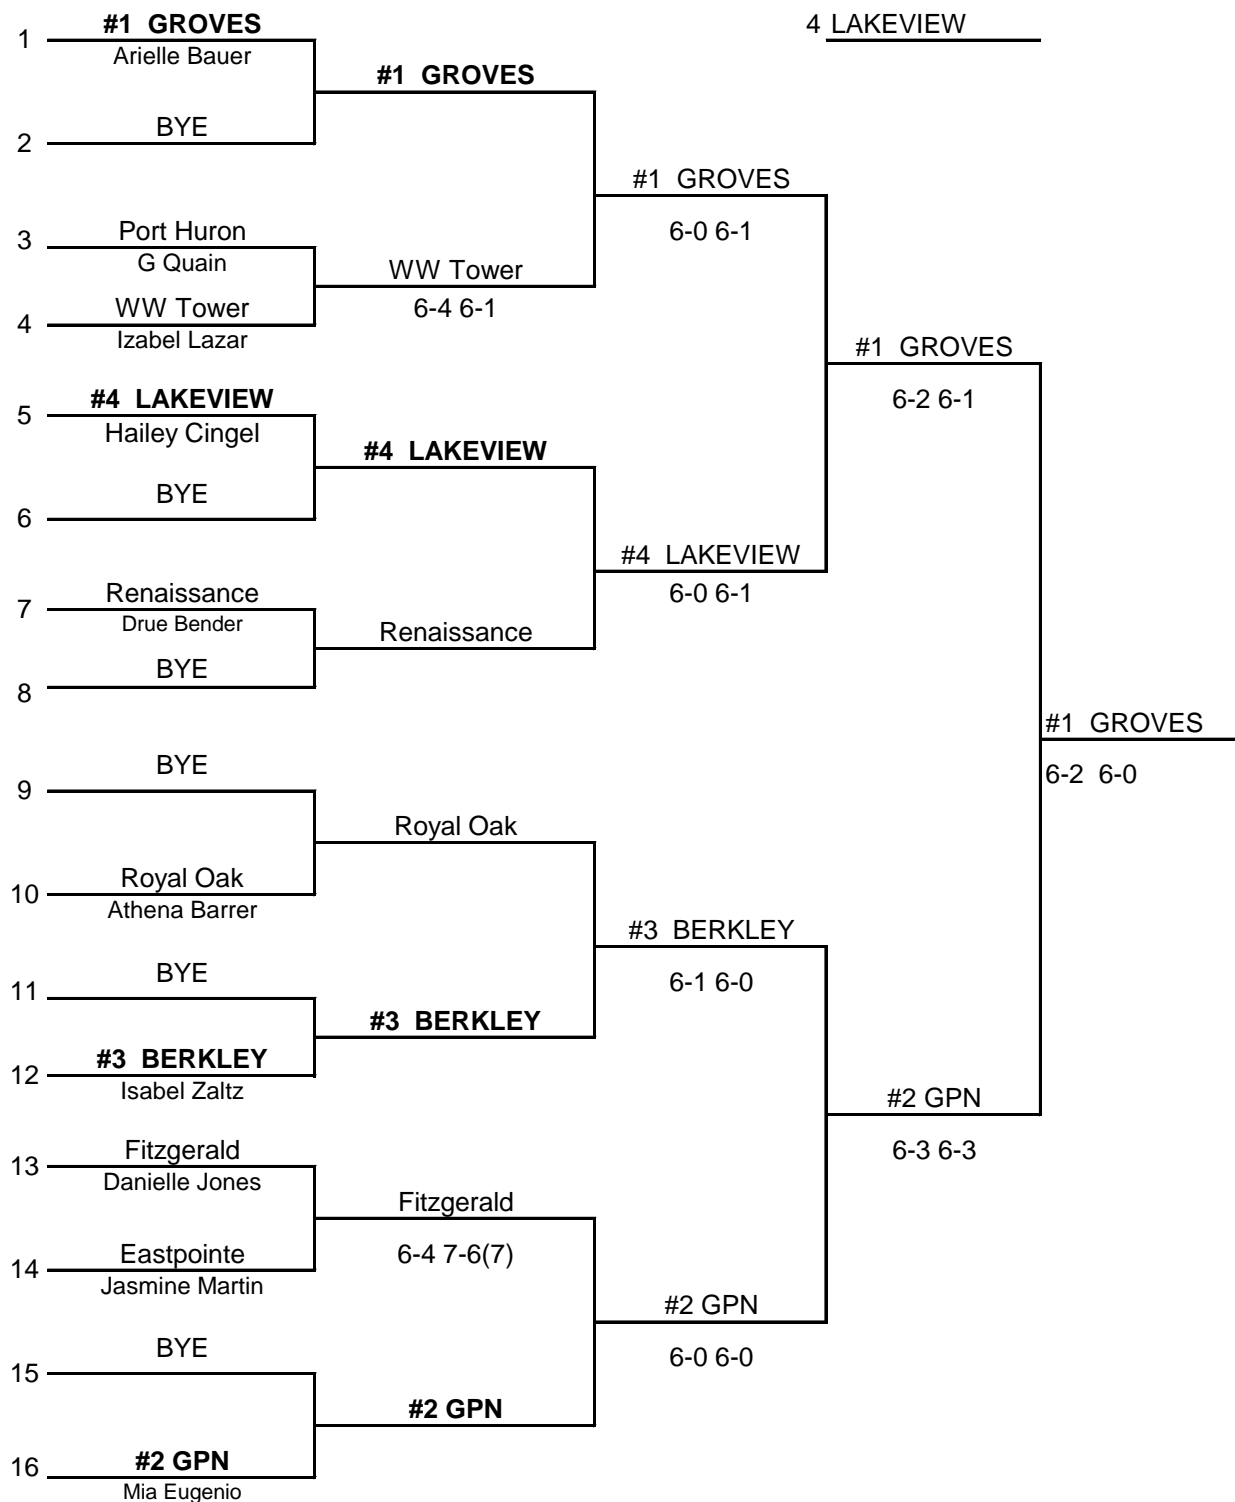

MHSAA GTN Region 13

SEEDS

- 1 Groves
- 2 GPN
- 3 Berkley
- 4 Port Huron

1 singles

MHSAA Girls Tennis Region 13

SEEDS

- 1 GROVES
- 2 GPN
- 3 BERKLEY
- 4 --

2 singles

MHSAA Girls Tennis Region 13

SEEDS

- 1 GPN
- 2 GROVES
- 3 BERKLEY
- 4 Lakeview

3 singles

MHSAA Girls Tennis Region 13

SEEDS

- 1 GROVES
- 2 GPN
- 3 BERKLEY
- 4 LAKEVIEW

4 singles

MHSAA Girls Tennis Region 13

SEEDS

- 1 GROVES
- 2 GPN
- 3 BERKLEY
- 4 PORT HURON

1 doubles

MHSAA Girls Tennis Region 13

SEEDS

- 1 GROVES
- 2 BERKLEY
- 3 GPN
- 4 PORT HURON

2 doubles