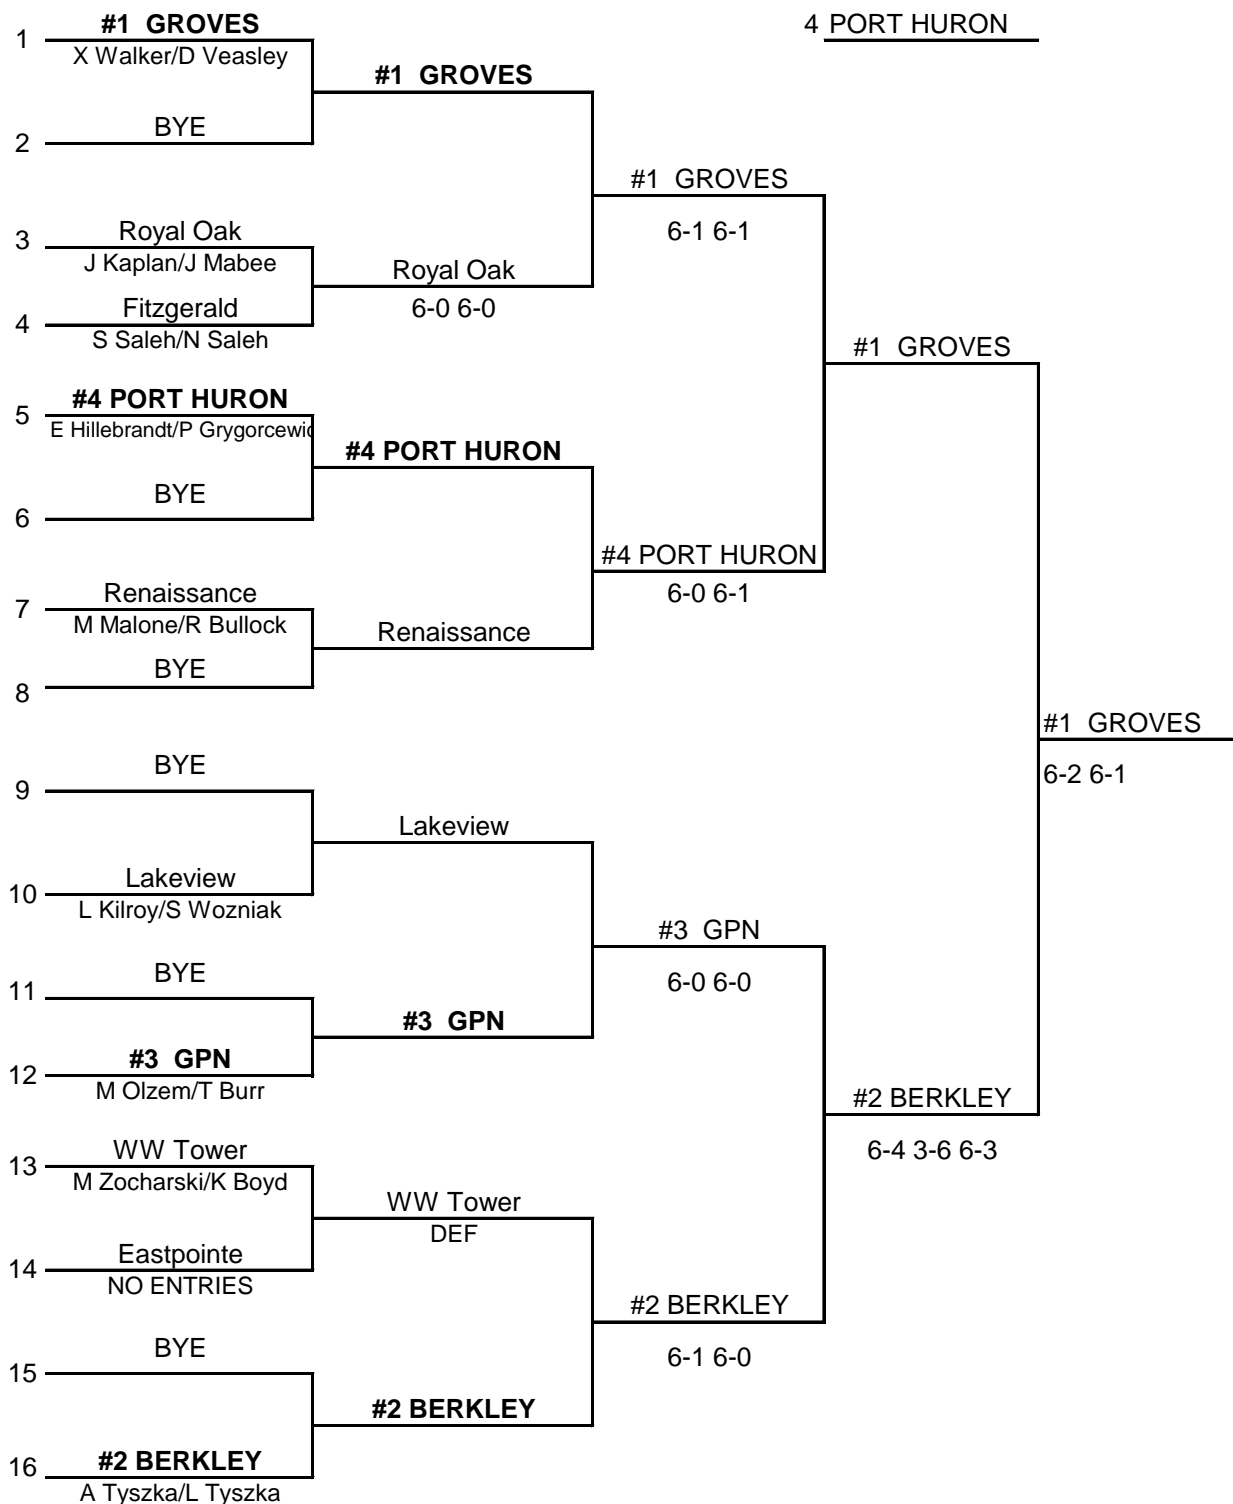

Region 13 -D2 Lineups

Berkley	Eastpointe	Fitzgerald	Grosse Pte North	Groves
1S Sarai Ware -12	1S Jala Harlan -11	1S Olivia Morcos -12	1S Ana Todesco-9	1S Sullivan Patel -10
2S Katie Radner -11	2S Jayla Ramsey -12	2S Ruhenna Begum -12	2S Evelyn Stahl-9	2S Marin Wachs -12
3S Zoe Zaltz -10	3S Matrice Arnold -11	3S Merna Mikha -11	3s Silje Jensen-11	3S Anna Chikhalenko -12
4S Isabel Zaltz -10	4S Jasmine Martin -11	4S Danielle Jones -12	4S Mia Eugenio-11	4S Arielle Bauer -11
1D Emma Losey -11	1D Destiny Brace-11	1D Taspiya Begum -10	1D Rachel Stone-12	1D Ny'dea Terrell -12
Morgan Walker -11	Sydney Lee -11	Mashfya Nessa -11	Claire Williams-12	Hanna Lupovitvh -11
2D Whitney Rubin -11	2D Nia Walker -12	2D Iyana Bullock -12	2D Evelyn Riley-10	2D Charlise Keck -11
Julie Krasnick -11	Apryl Fielder -9	Na'Zyia Thompson -11	Julia Riley-10	Sydney Jacob -9
3D Abby Cooper -10	3D --	3D Emily Bachi -11	3D Jamie Delas-11	3D Dani Lutz -12
Monica McNally -10	--	Khaja Mahjaban -9	Maegan Daher-10	Maddy Hardey -12
4D Abby Tyszka -10	4D --	4D Sumia Saleh -9	4D Meredith Olzem-9	4D Xiome Walker -12
Lauren Tyszka -10	--	Nor Saleh -11	Tasha Burr -9	Danielle Veasley -10
Coach - Lenny Waldman	Coach- Michael Prey	Coach- Robert Kiger	Coach - John VanAlst	Coach - Dave Farmer

MHSAA Girls Tennis Region 13

SEEDS

- 1 GPN
- 2 GROVES
- 3 BERKLEY
- 4 Lakeview

3 singles

MHSAA Girls Tennis Region 13

SEEDS

- 1 GROVES
- 2 GPN
- 3 BERKLEY
- 4 LAKEVIEW

4 singles

MHSAA Girls Tennis Region 13

SEEDS

- 1 GROVES
- 2 GPN
- 3 BERKLEY
- 4 PORT HURON

1 doubles

MHSAA Girls Tennis Region 13

SEEDS

- 1 GROVES
- 2 BERKLEY
- 3 GPN
- 4 PORT HURON

2 doubles

MHSAA Girls Tennis Region 13

SEEDS

- 1 GROVES
- 2 BERKLEY
- 3 GPN
- 4 PORT HURON

3 doubles

MHSAA Girls Tennis Region 13

SEEDS

- 1 GROVES
- 2 BERKLEY
- 3 GPN
- 4 PORT HURON

4 doubles