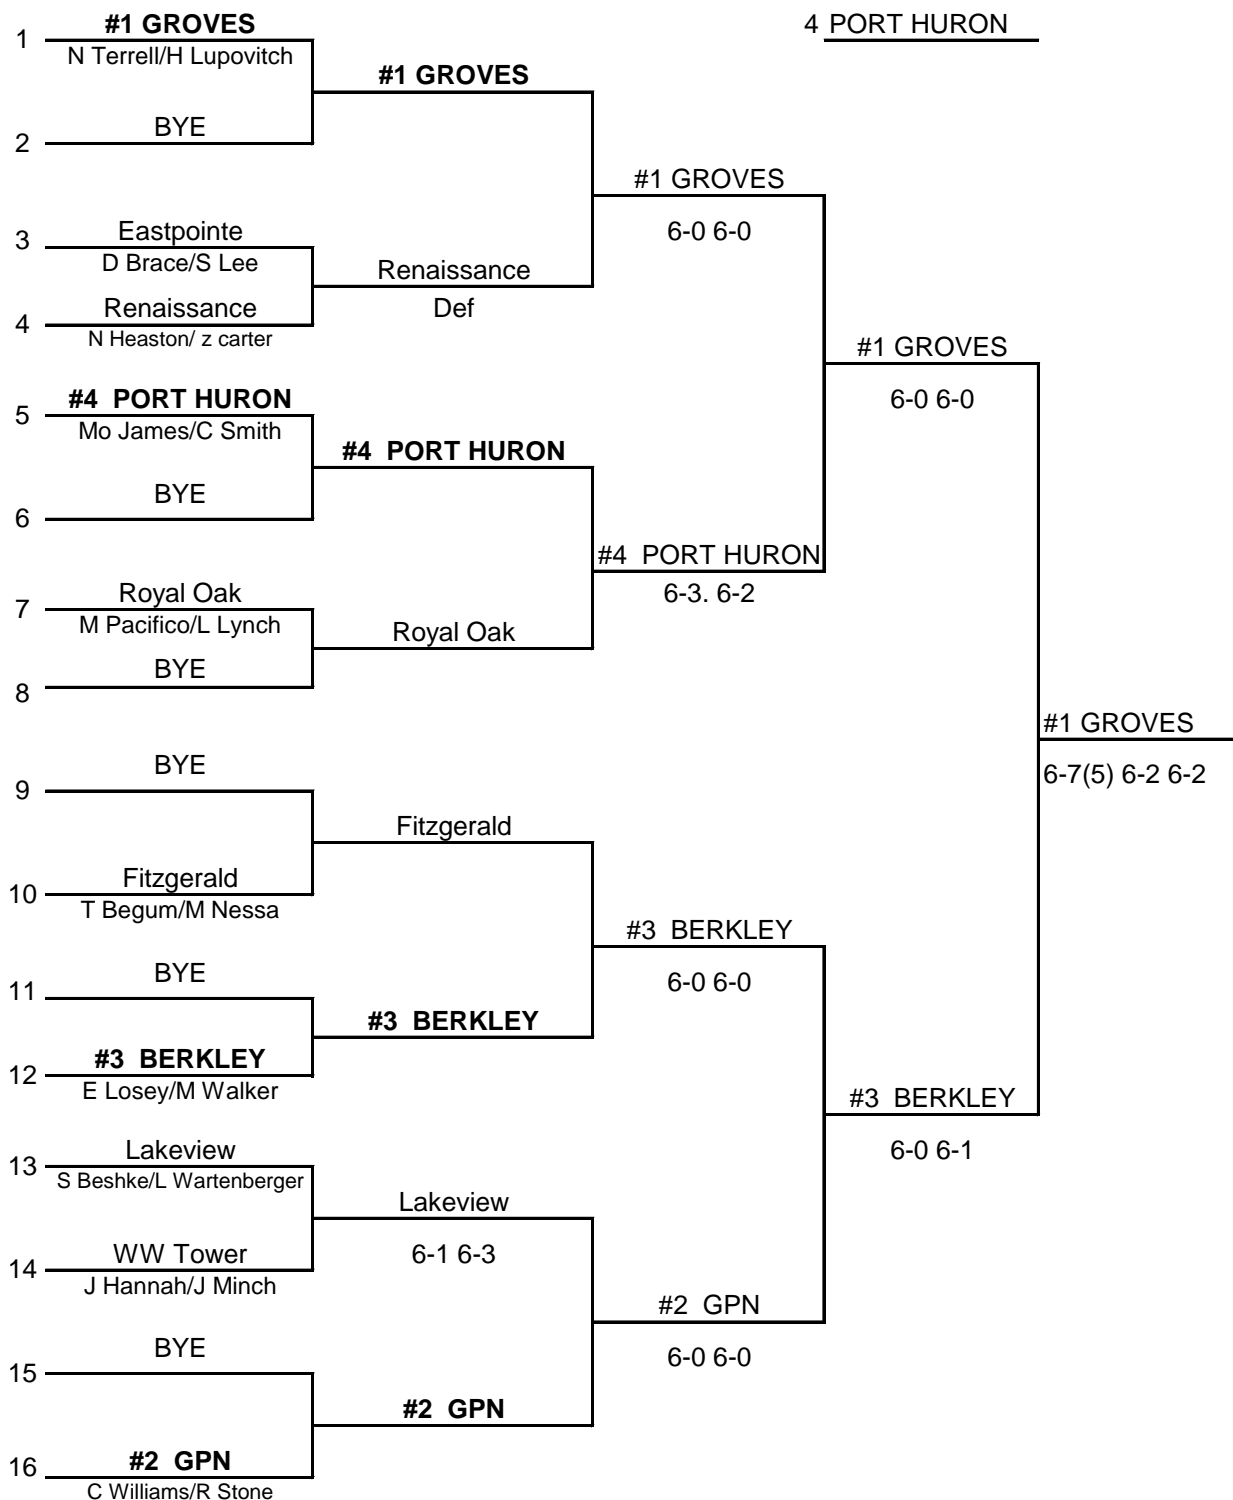

MHSAA GTN Region 13

SEEDS

- 1 Groves
- 2 GPN
- 3 Berkley
- 4 Port Huron

1 singles

MHSAA Girls Tennis Region 13

SEEDS

- 1 GROVES
- 2 GPN
- 3 BERKLEY
- 4 --

2 singles

MHSAA Girls Tennis Region 13

SEEDS

- 1 GPN
- 2 GROVES
- 3 BERKLEY
- 4 Lakeview

3 singles

MHSAA Girls Tennis Region 13

SEEDS

- 1 GROVES
- 2 GPN
- 3 BERKLEY
- 4 LAKEVIEW

4 singles

MHSAA Girls Tennis Region 13

SEEDS

- 1 GROVES
- 2 GPN
- 3 BERKLEY
- 4 PORT HURON

1 doubles

MHSAA Girls Tennis Region 13

SEEDS

- 1 GROVES
- 2 BERKLEY
- 3 GPN
- 4 PORT HURON

2 doubles