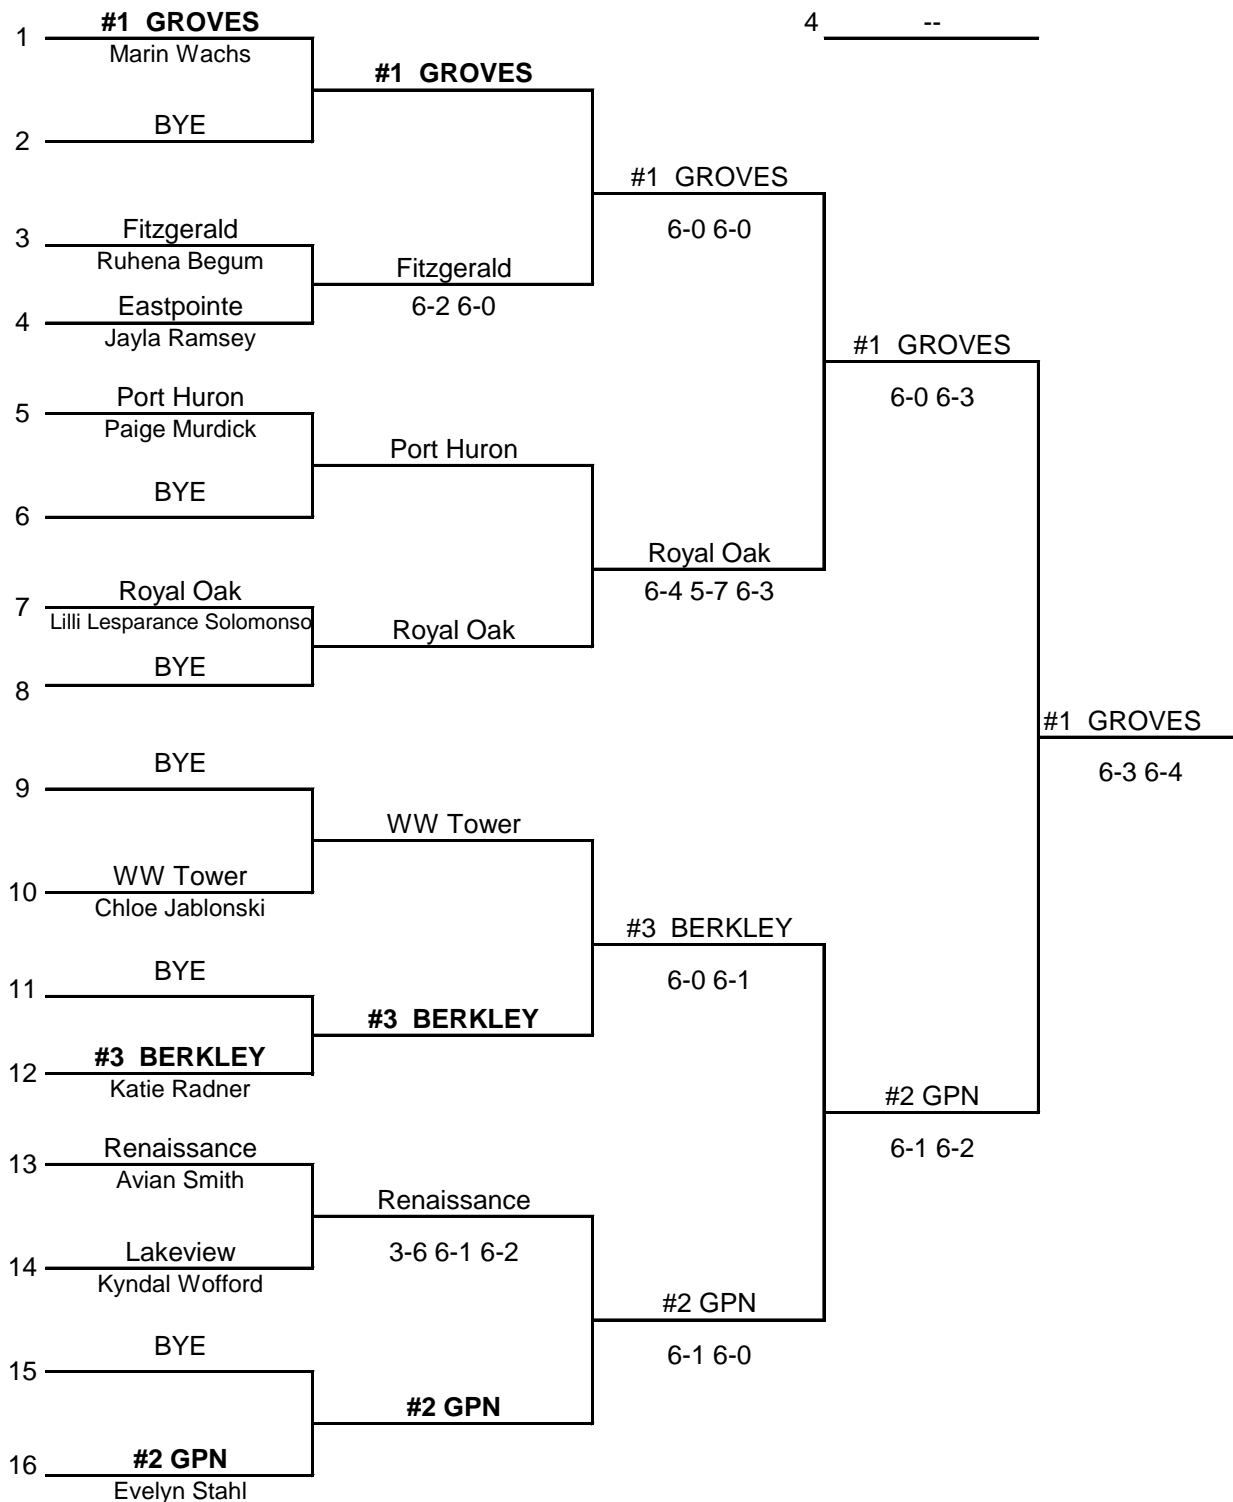

MHSAA GTN Region 13

SEEDS

- 1 Groves
- 2 GPN
- 3 Berkley
- 4 Port Huron

1 singles

MHSAA Girls Tennis Region 13

SEEDS

- 1 GROVES
- 2 GPN
- 3 BERKLEY
- 4 --

2 singles

MHSAA Girls Tennis Region 13

SEEDS

- 1 GPN
- 2 GROVES
- 3 BERKLEY
- 4 Lakeview

3 singles

MHSAA Girls Tennis Region 13

SEEDS

- 1 GROVES
- 2 GPN
- 3 BERKLEY
- 4 LAKEVIEW

4 singles