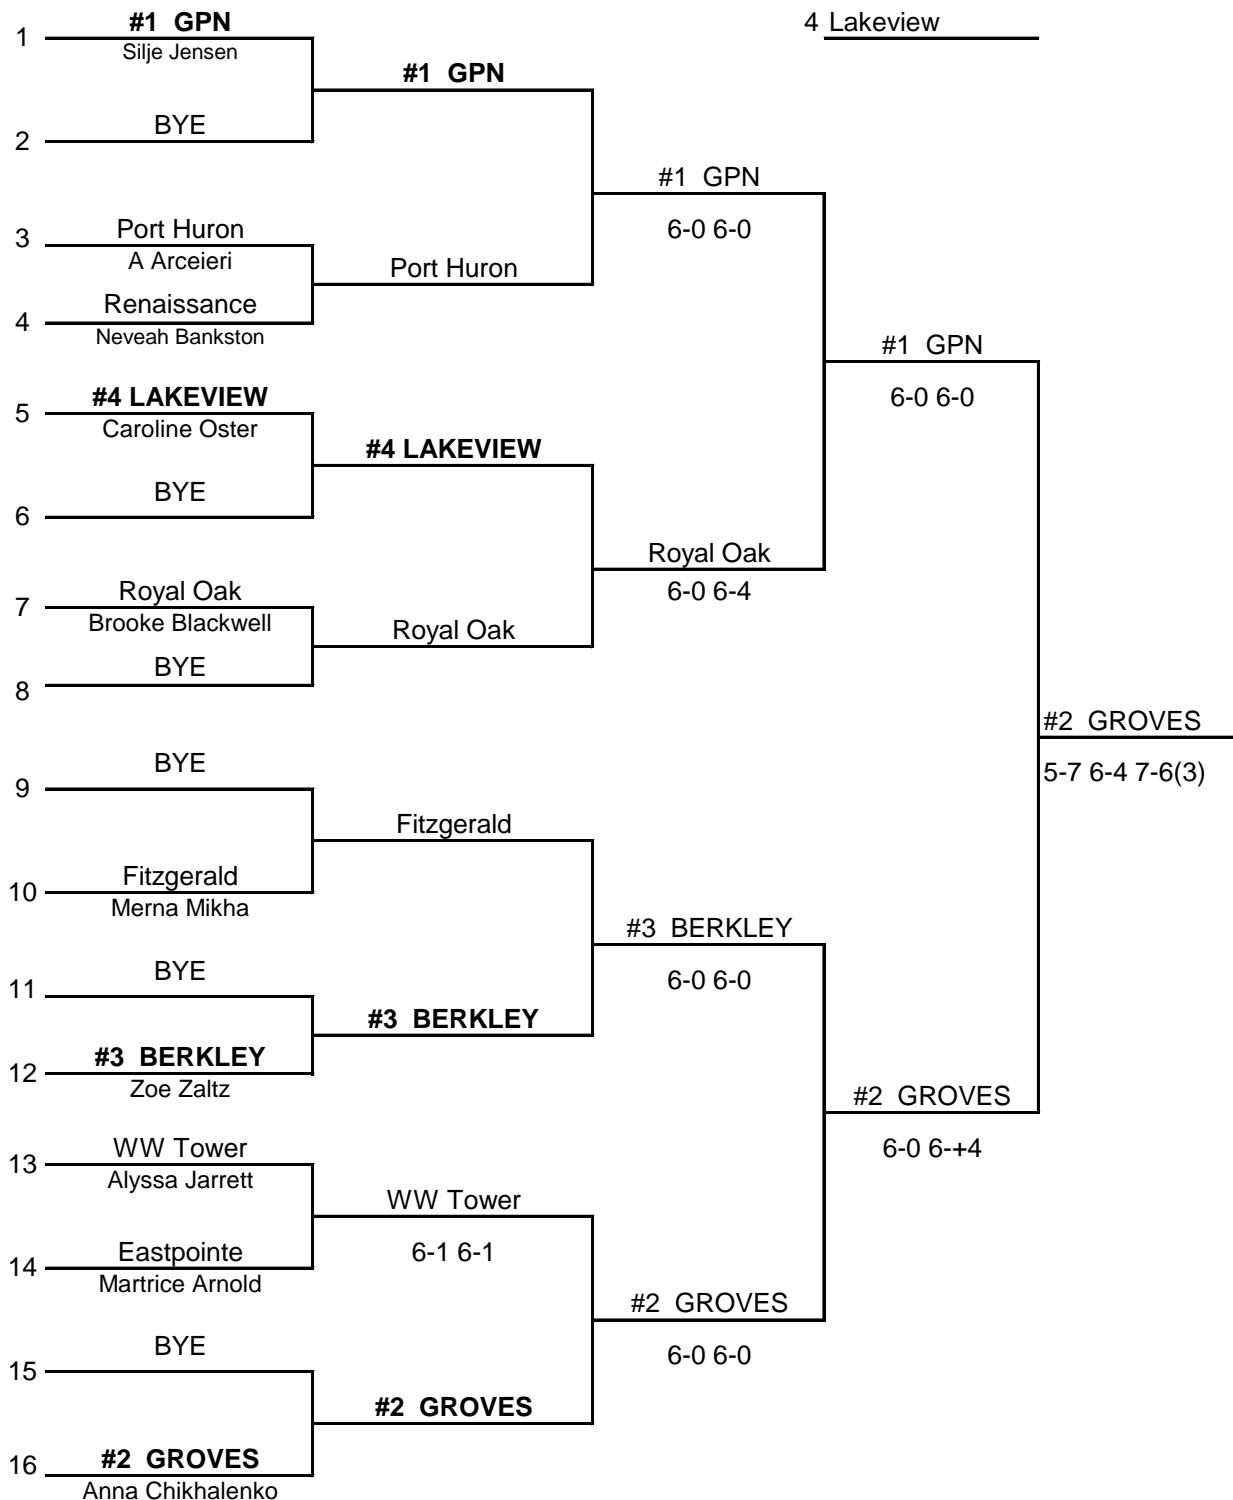

Lakeview	Port Huron	Renaissance	Royal Oak	Woods Tower
1S Shelby Cooper -12	1S Olivia Rousey -10	1S Haley Passmore -11	1S Maya Soleimani -12	1S Lexi Jablonski
2S Kyndal Wofford -12	2S Paige Murdick -10	2S Avian Smith -12	2S Lilli Lesperance Solomonson-9	2S Chloe Jablonski -12
3S Caroline Oster -11	3S Amber Arcieri -9	3S Neveah Bankston-10	3S Brooke Blackwell -12	3S Alyssa Jarrett -11
4S Hailey Cingel - 11	4S Gabrielle Quain -9	4S Rachel Goddrum	4S Athena Barrer-10	4S Isabel Lazar -12
1D Samantha Behske-11	1D Morgan James -12	1D Nia Heaston -10	1D Maria Pacifico-12	1D Jennifer Minch -12
Lindsay Wartenberger -11	Cassidy Smith -12	Zahira Carter -9	Laura Lynch -12	Jaclynn Hannah -12
2D Alyssa Armento - 12	2D Mackenzie James -11	2D Krystal Curry -9	2D Sam Arnone -11	2D Ashley Kruse -12
McKenna Connell -11	Madison Landschoot -10	Cajoh Thomas -9	Ana Ilkiv -10	Emily Fabris -11
3D Margaret Daly- 9	3D Jillian Carrier -12	3D Jayla Gamblin -10	3D Bella LaPorte -12	3D Rachel Chance -12
Emma Burnan -10	Emmy O'Neil -12	Kayla Brooks -11	Joanna Dani -12	Rose John -11
4D Layne Kilroy -10	4D Payton Grygorcewicz -12	4D Megan Malone -9	4D Jessica Kaplan -9	4D Kimber Boyd -10
Sophia Wozniak - 10	Emma Hillebrandt -12	Ranyah Bullock -9	Jade Mabee -9	Meagan Zocharski-12
Coach - John Carr	Coach - Jeremy Rosenau	Coach - Martin Siml	Coach - Kevin Friesen	Coach - George Cutshaw

MHSAA GTN Region 13

SEEDS

- 1 Groves
- 2 GPN
- 3 Berkley
- 4 Port Huron

1 singles

MHSAA Girls Tennis Region 13

SEEDS

- 1 GROVES
- 2 GPN
- 3 BERKLEY
- 4 --

2 singles

MHSAA Girls Tennis Region 13

SEEDS

- 1 GPN
- 2 GROVES
- 3 BERKLEY
- 4 Lakeview

3 singles

MHSAA Girls Tennis Region 13

SEEDS

- 1 GROVES
- 2 GPN
- 3 BERKLEY
- 4 LAKEVIEW

4 singles