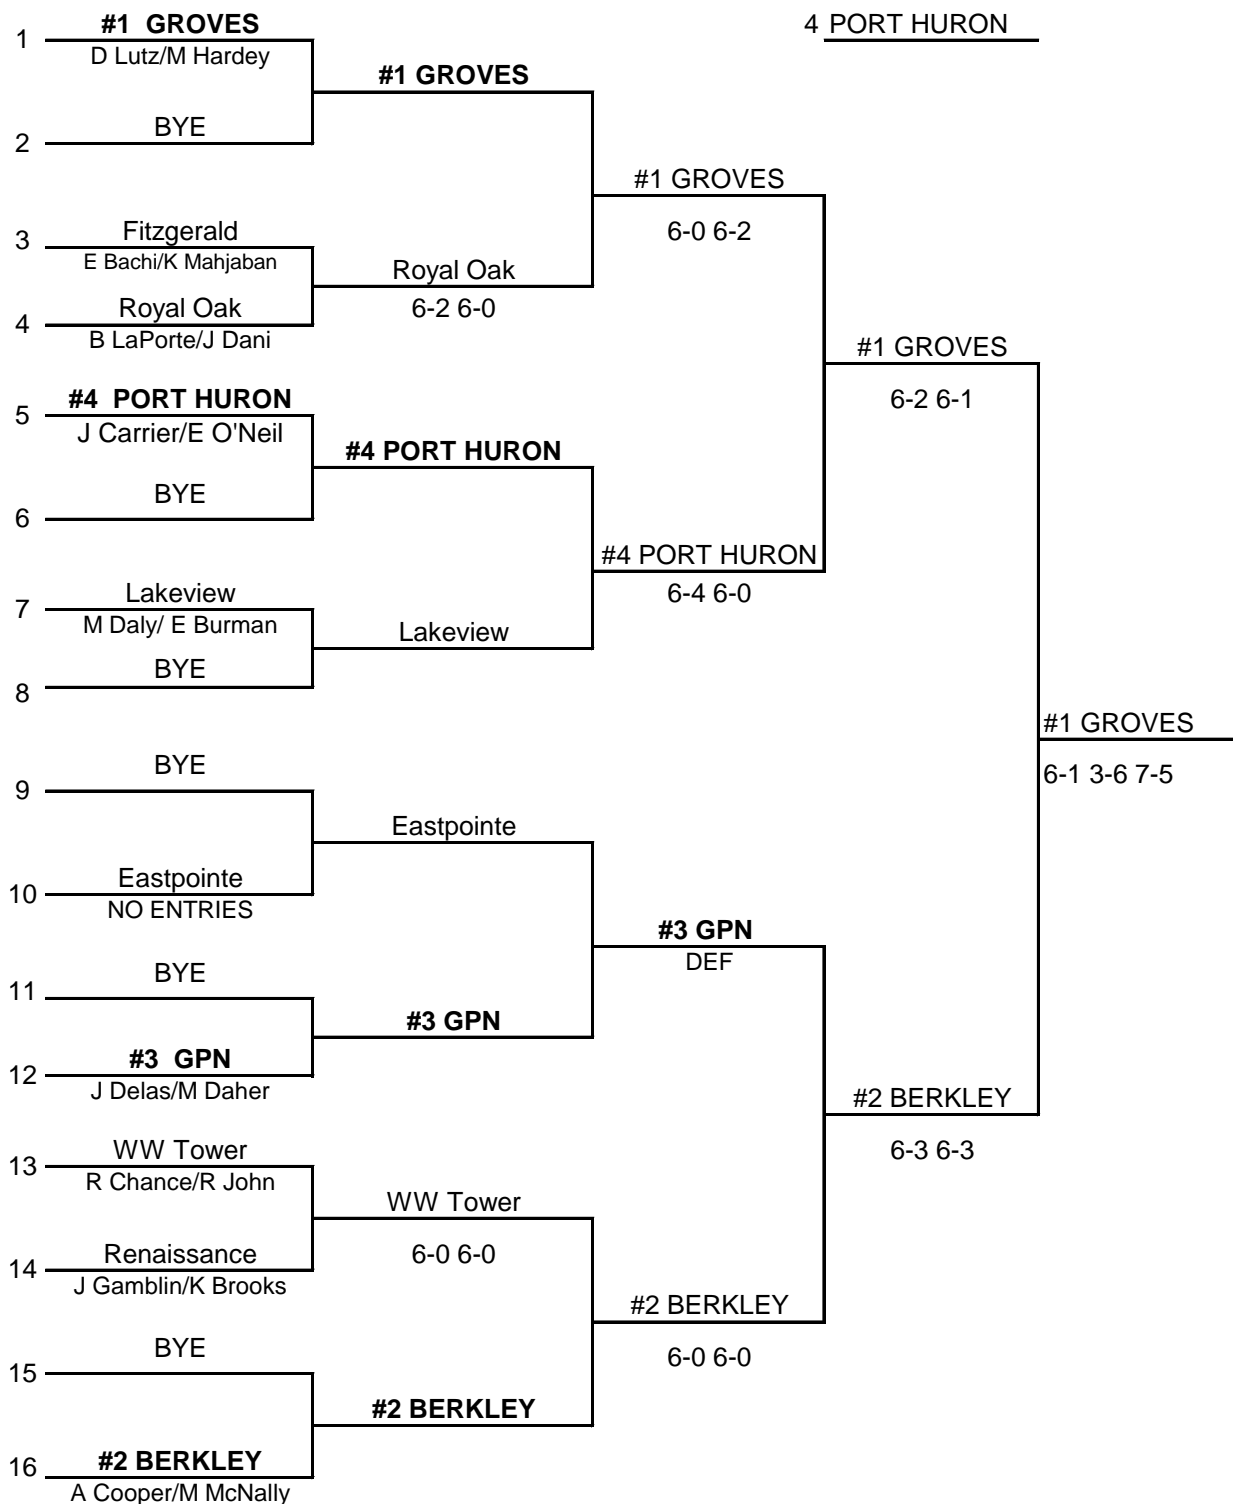

MHSAA GTN Region 13

SEEDS

- 1 Groves
- 2 GPN
- 3 Berkley
- 4 Port Huron

1 singles

MHSAA Girls Tennis Region 13

SEEDS

- 1 GROVES
- 2 GPN
- 3 BERKLEY
- 4 --

2 singles

MHSAA Girls Tennis Region 13

SEEDS

- 1 GPN
- 2 GROVES
- 3 BERKLEY
- 4 Lakeview

3 singles

MHSAA Girls Tennis Region 13

SEEDS

- 1 GROVES
- 2 GPN
- 3 BERKLEY
- 4 LAKEVIEW

4 singles

MHSAA Girls Tennis Region 13

SEEDS

- 1 GROVES
- 2 GPN
- 3 BERKLEY
- 4 PORT HURON

1 doubles

MHSAA Girls Tennis Region 13

SEEDS

- 1 GROVES
- 2 BERKLEY
- 3 GPN
- 4 PORT HURON

2 doubles

MHSAA Girls Tennis Region 13

SEEDS

- 1 GROVES
- 2 BERKLEY
- 3 GPN
- 4 PORT HURON

3 doubles

MHSAA Girls Tennis Region 13

SEEDS

- 1 GROVES
- 2 BERKLEY
- 3 GPN
- 4 PORT HURON

4 doubles