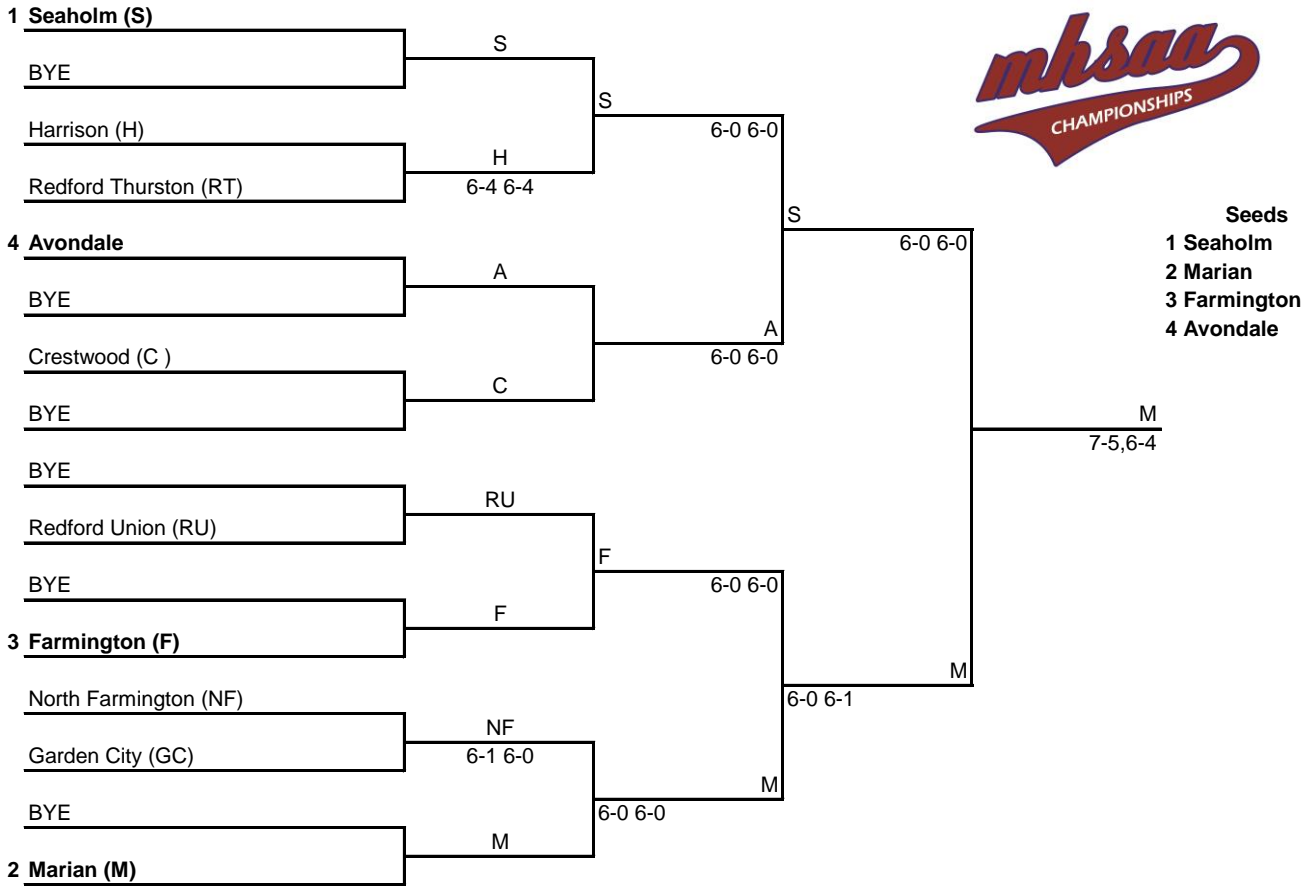

2019 MHSAA Regional No. 12-2 April 16th No. 1 Singles

2019 MHSAA Regional No. 12-2 April 16th No. 2 Singles

2019 MHSAA Regional No. 12-2 April 16th No. 3 Singles

2019 MHSAA Regional No. 12-2 April 16th No. 4 Singles

2019 MHSAA Regional No. 12-2 April 16th No. 1 Doubles

2019 MHSAA Regional No. 12-2 April 16th No. 2 Doubles

2019 MHSAA Regional No. 12-2 April 16th No. 3 Doubles

1 Marian (M)

4 Avondale (A)

BYE

3 North Farmington (NF)

2 Seaholm (S)

Seeds

- 1 Marian
- 2 Seaholm
- 3 North Farmington
- 4 Avondale

M
7-5, 6-4

2019 MHSAA Regional No. 12-2 April 16th No. 4 Doubles

1 Seaholm (S)

4 Farmington (F)

BYE

3 North Farmington (NF)

2 Marian (M)

Seeds

- 1 Seaholm
- 2 Marian
- 3 North Farmington
- 4 Farmington