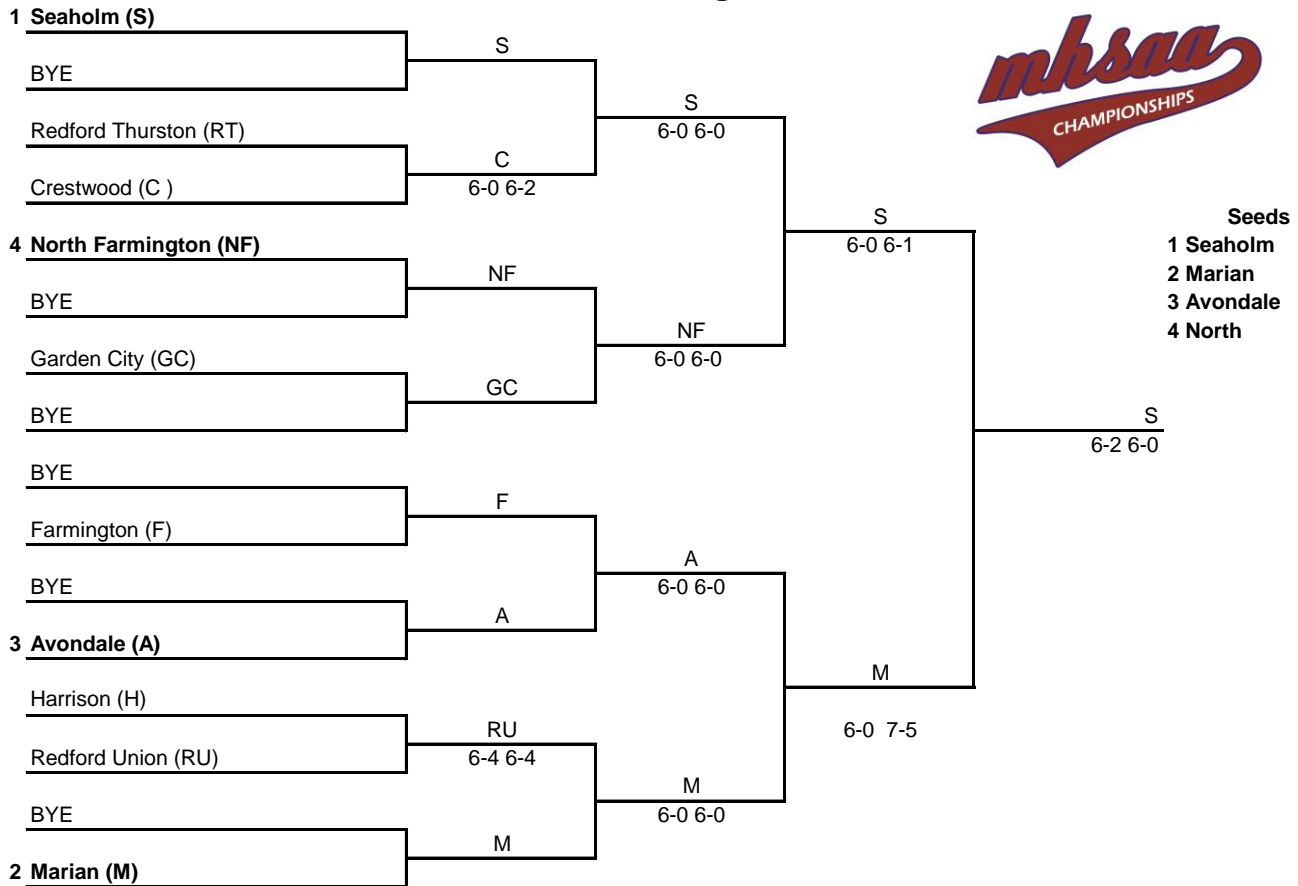

2019 MHSAA Regional No. 12-2 April 16th No. 1 Singles