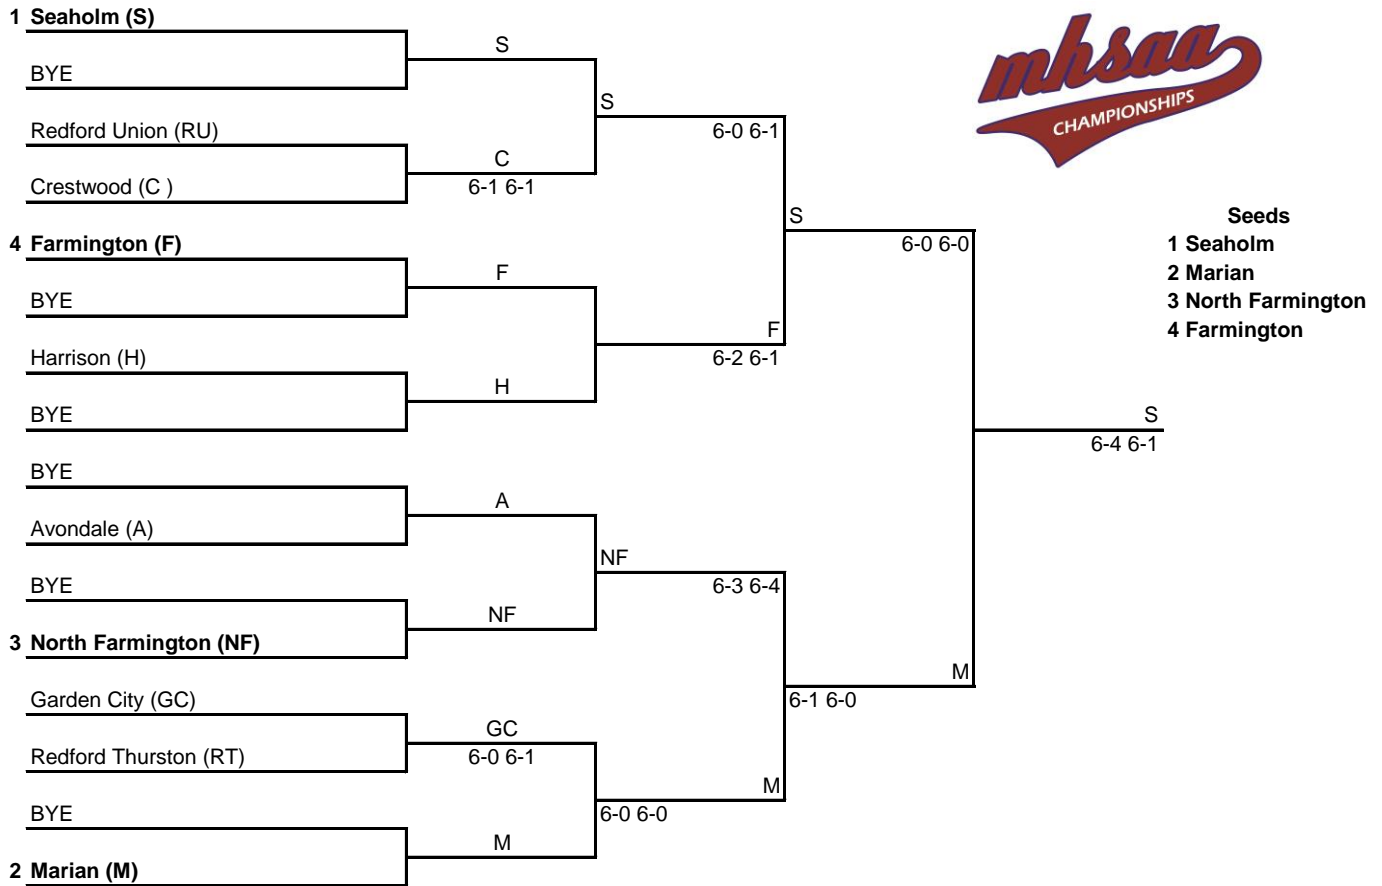

2019 MHSAA Regional No. 12-2 April 16th No. 1 Doubles

2019 MHSAA Regional No. 12-2 April 16th No. 2 Doubles

2019 MHSAA Regional No. 12-2 April 16th No. 3 Doubles

1 Marian (M)

4 Avondale (A)

BYE

3 North Farmington (NF)

2 Seaholm (S)

Seeds

- 1 Marian
- 2 Seaholm
- 3 North Farmington
- 4 Avondale

M
7-5, 6-4

2019 MHSAA Regional No. 12-2 April 16th No. 4 Doubles

1 Seaholm (S)

4 Farmington (F)

BYE

3 North Farmington (NF)

2 Marian (M)

Seeds

- 1 Seaholm
- 2 Marian
- 3 North Farmington
- 4 Farmington