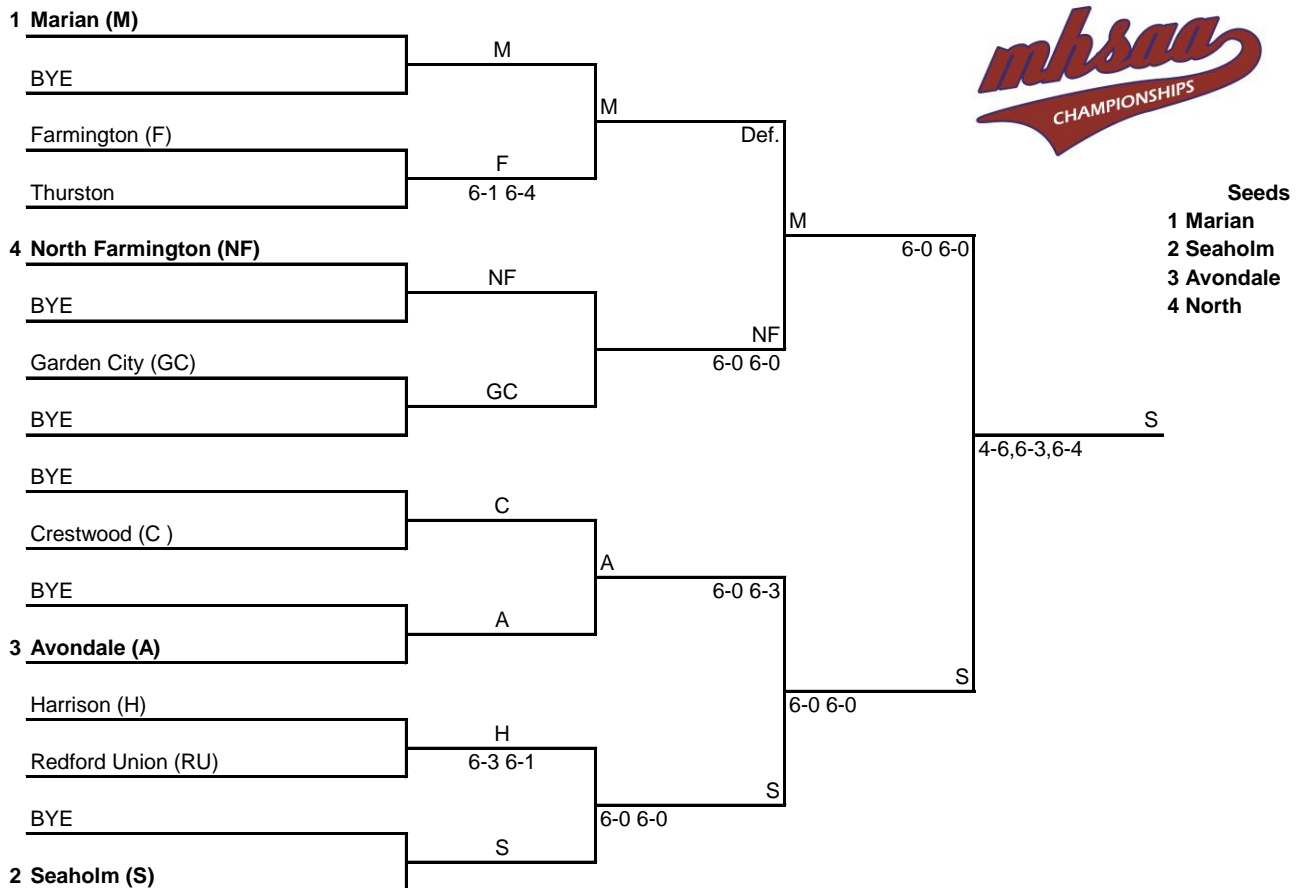

2019 MHSAA Regional No. 12-2 April 16th No. 1 Singles

2019 MHSAA Regional No. 12-2 April 16th No. 2 Singles

2019 MHSAA Regional No. 12-2 April 16th No. 3 Singles

2019 MHSAA Regional No. 12-2 April 16th No. 4 Singles

2019 MHSAA Regional No. 12-2 April 16th No. 1 Doubles

2019 MHSAA Regional No. 12-2 April 16th No. 2 Doubles

2019 MHSAA Regional No. 12-2 April 16th No. 3 Doubles

1 Marian (M)

4 Avondale (A)

BYE

3 North Farmington (NF)

2 Seaholm (S)

Seeds

- 1 Marian
- 2 Seaholm
- 3 North Farmington
- 4 Avondale

M
7-5, 6-4

2019 MHSAA Regional No. 12-2 April 16th No. 4 Doubles

1 Seaholm (S)

4 Farmington (F)

BYE

3 North Farmington (NF)

2 Marian (M)

Seeds

- 1 Seaholm
- 2 Marian
- 3 North Farmington
- 4 Farmington