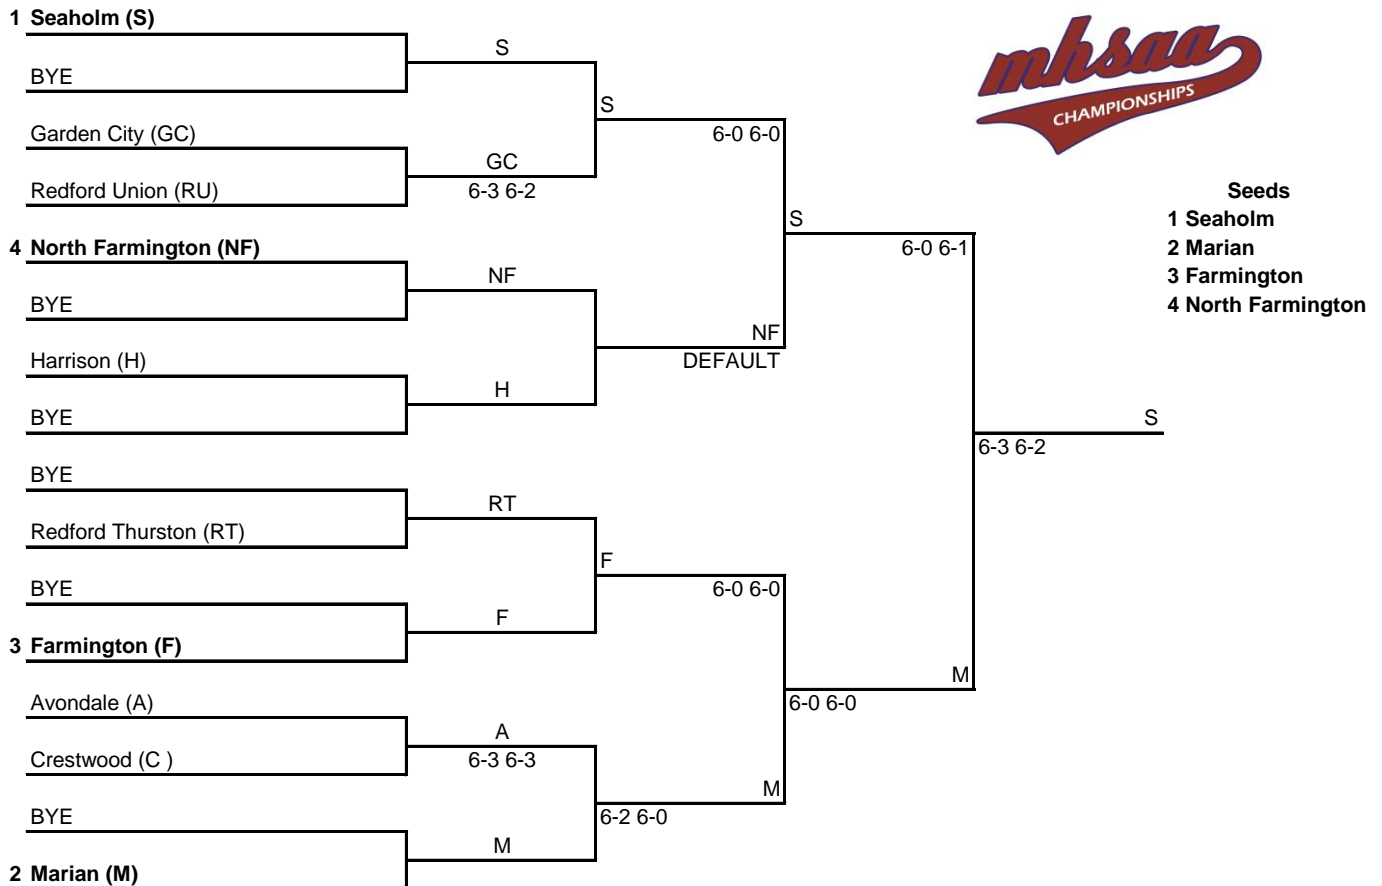

2019 MHSAA Regional No. 12-2 April 16th No. 1 Doubles

2019 MHSAA Regional No. 12-2 April 16th No. 2 Doubles

2019 MHSAA Regional No. 12-2 April 16th No. 3 Doubles

1 Marian (M)

4 Avondale (A)

BYE

3 North Farmington (NF)

2 Seaholm (S)

Seeds

- 1 Marian
- 2 Seaholm
- 3 North Farmington
- 4 Avondale

M
7-5, 6-4

2019 MHSAA Regional No. 12-2 April 16th No. 4 Doubles

1 Seaholm (S)

4 Farmington (F)

BYE

3 North Farmington (NF)

2 Marian (M)

Seeds

- 1 Seaholm
- 2 Marian
- 3 North Farmington
- 4 Farmington