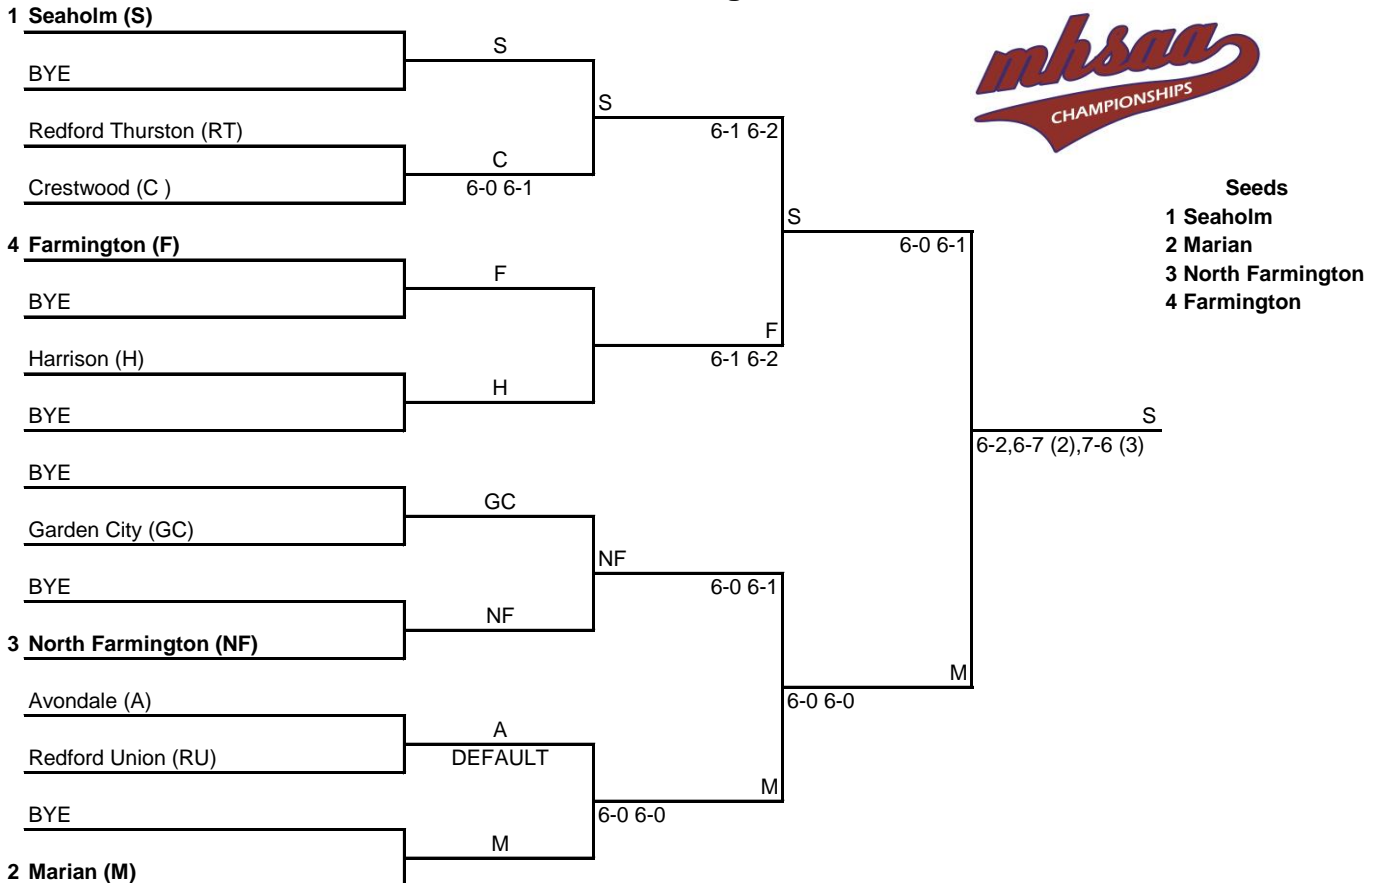

2019 MHSAA Regional No. 12-2 April 16th No. 1 Doubles

2019 MHSAA Regional No. 12-2 April 16th No. 2 Doubles

2019 MHSAA Regional No. 12-2 April 16th No. 3 Doubles

1 Marian (M)

4 Avondale (A)

BYE

3 North Farmington (NF)

3 North Farmington (NF)

2 Marian (M)

Seeds

- 1 Seaholm
- 2 Marian
- 3 North Farmington
- 4 Farmington