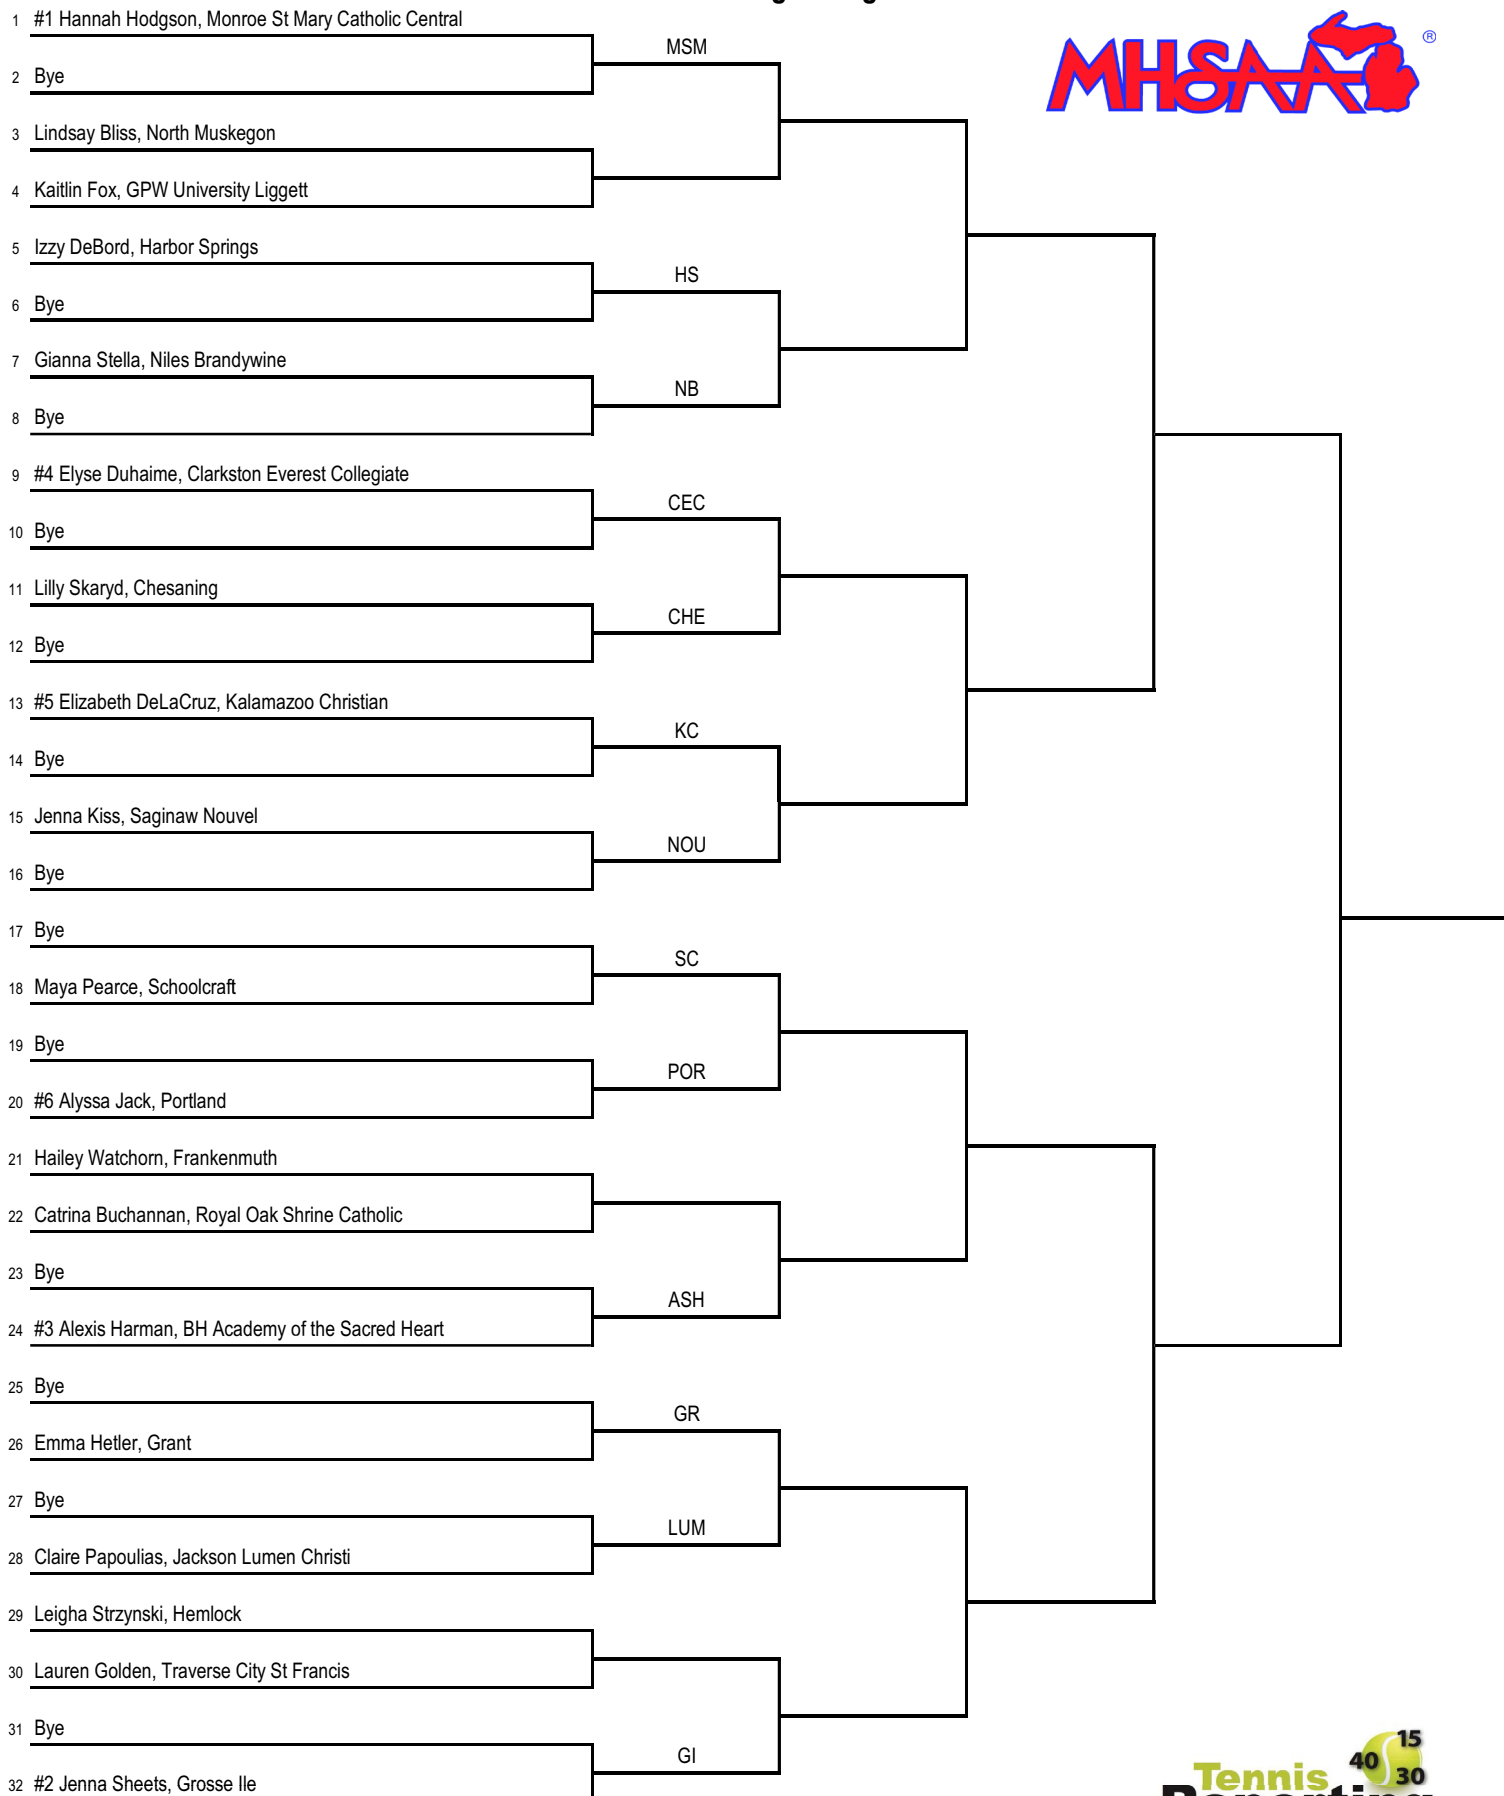

2019 MHSAA LP Division 4 Girls Tennis Finals - Kalamazoo College - May 31 - June 1

No. 4 Singles Flight