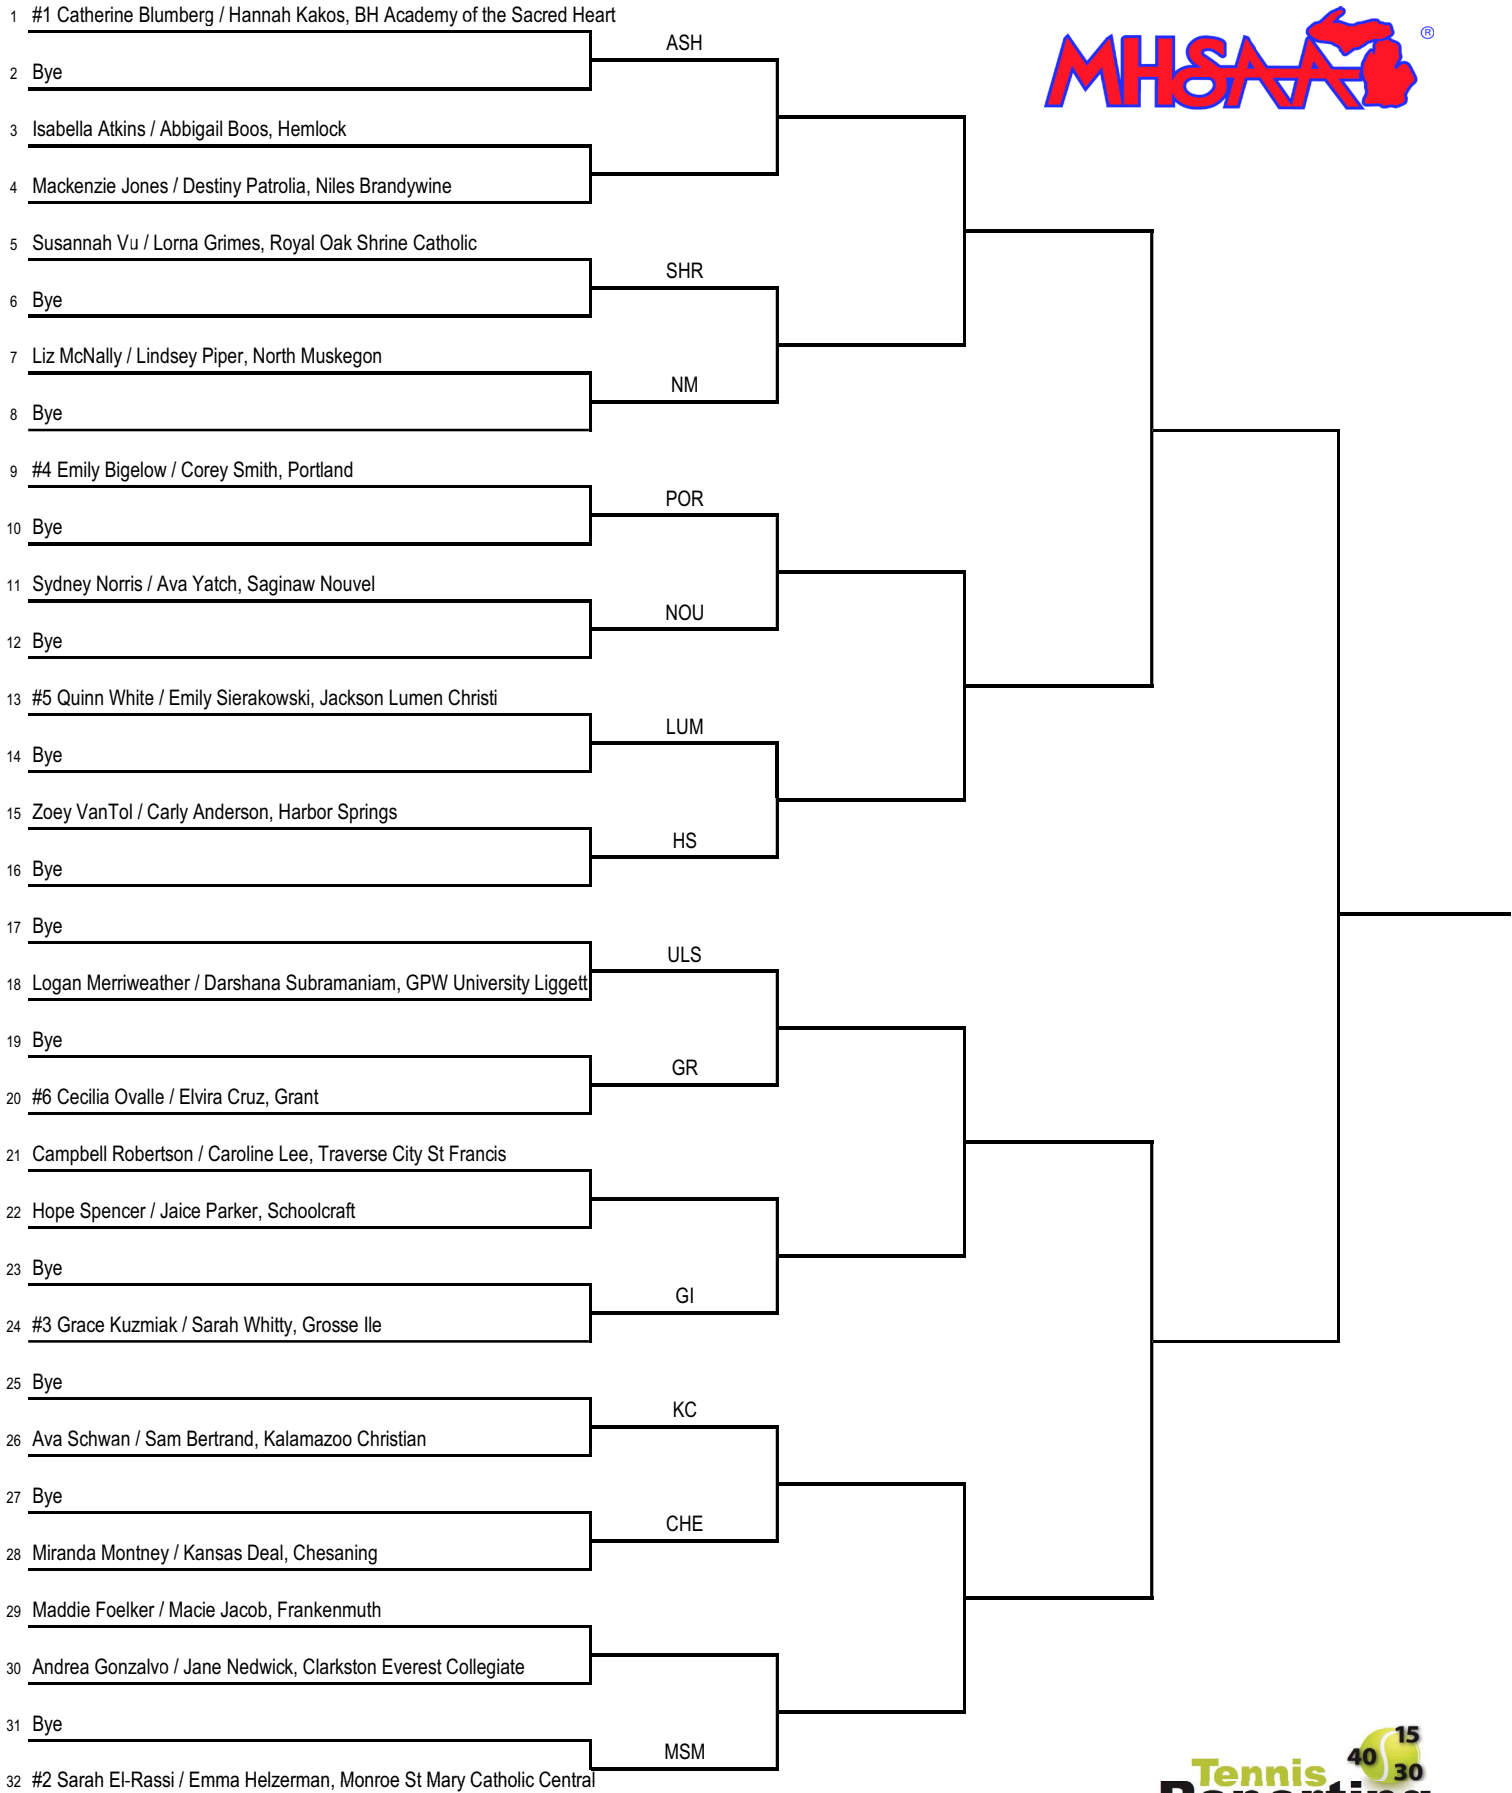

2019 MHSAA LP Division 4 Girls Tennis Finals - Kalamazoo College - May 31 - June 1

No. 4 Doubles Flight