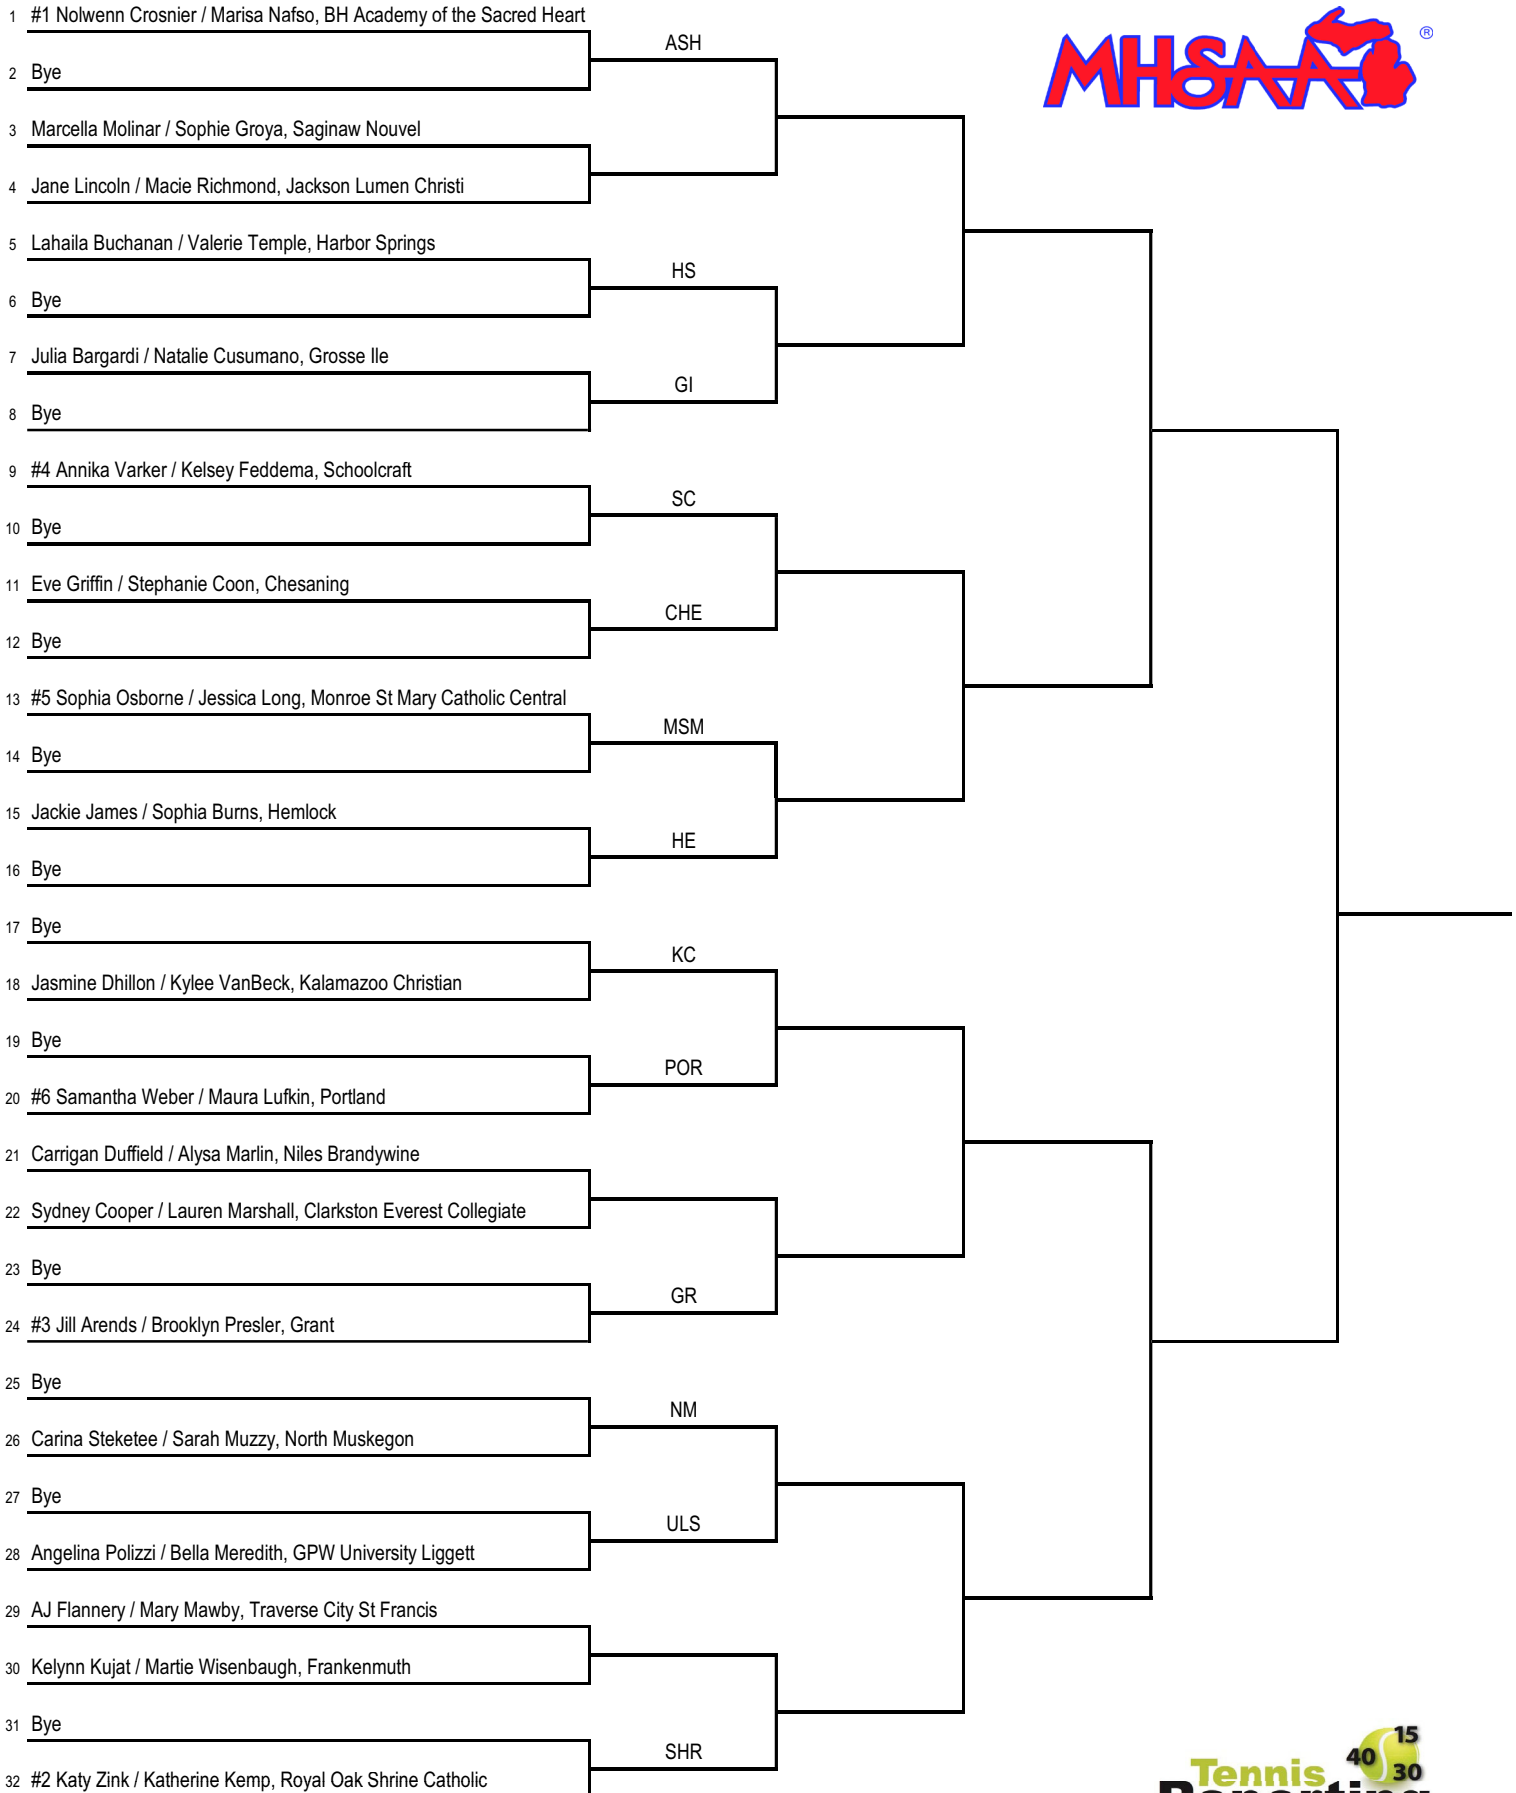

2019 MHSAA LP Division 4 Girls Tennis Finals - Kalamazoo College - May 31 - June 1

No. 2 Doubles Flight