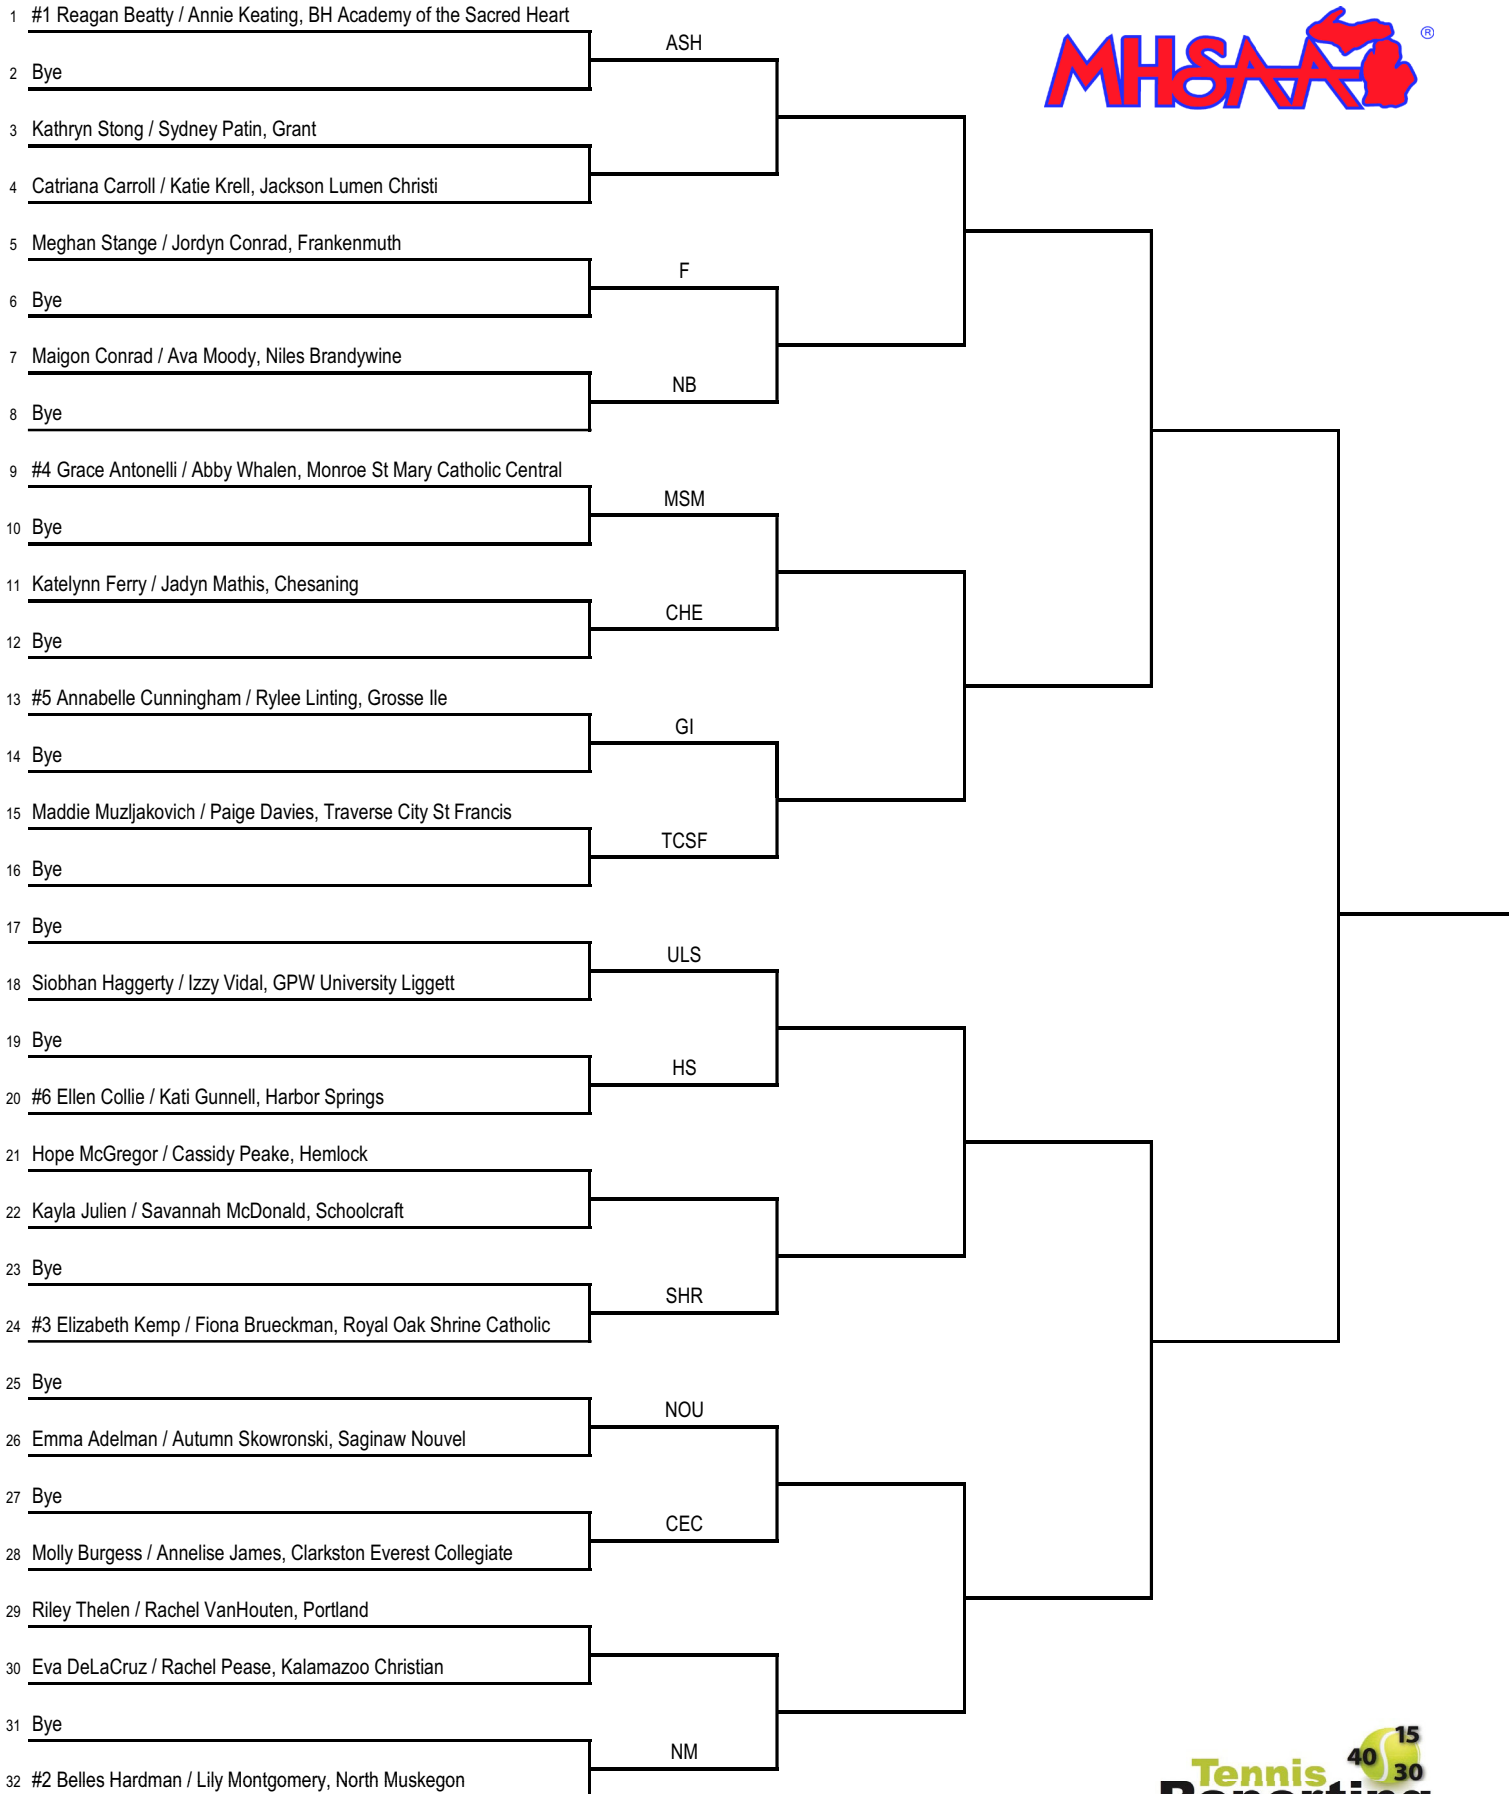

2019 MHSAA LP Division 4 Girls Tennis Finals - Kalamazoo College - May 31 - June 1

No. 1 Doubles Flight