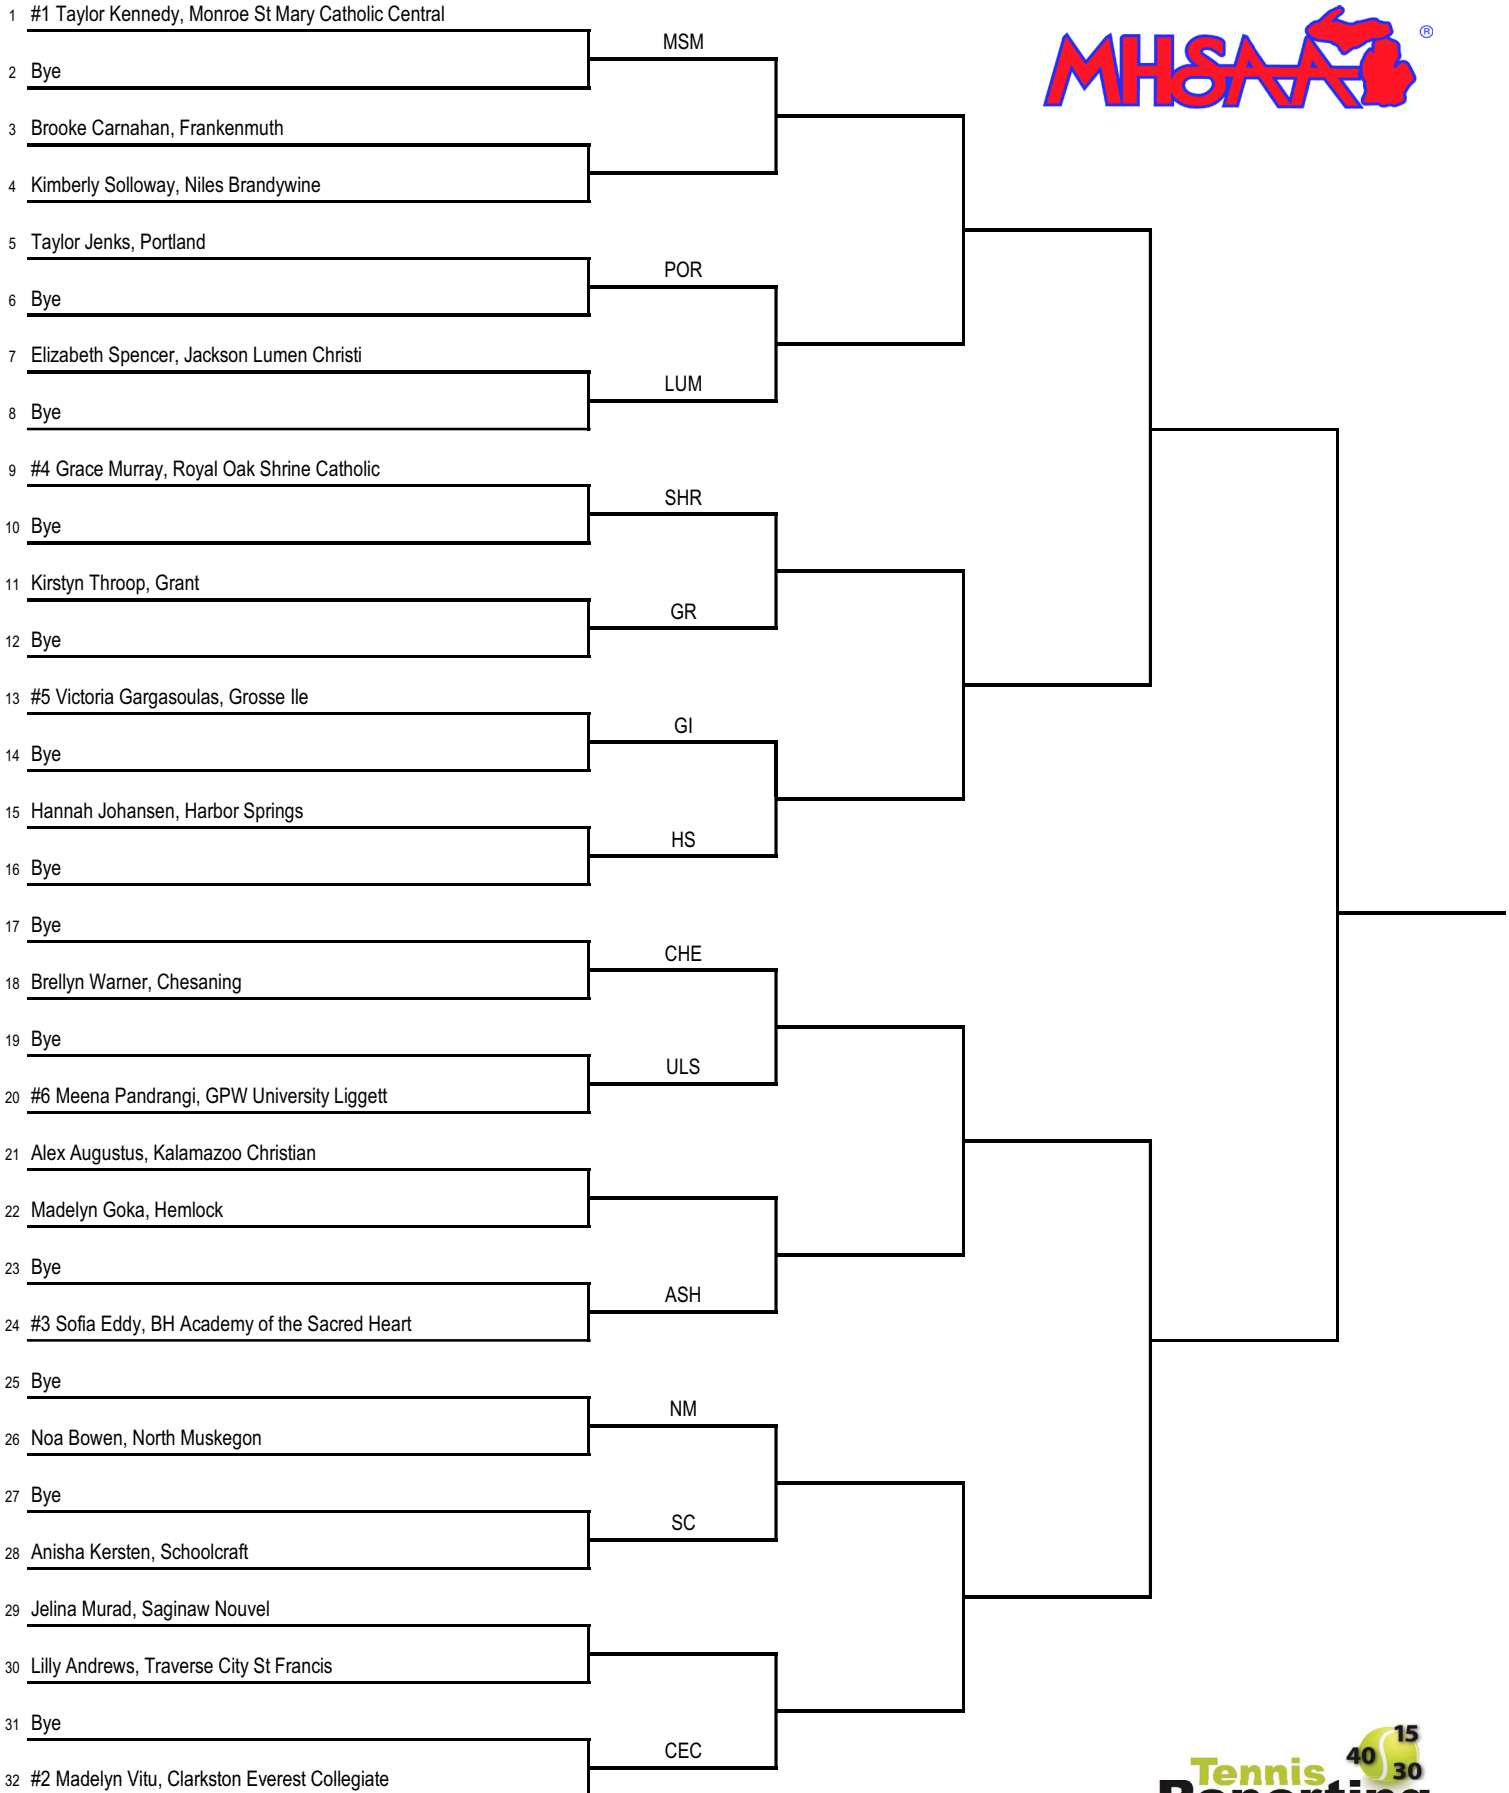

2019 MHSAA LP Division 4 Girls Tennis Finals - Kalamazoo College - May 31 - June 1

No. 3 Singles Flight