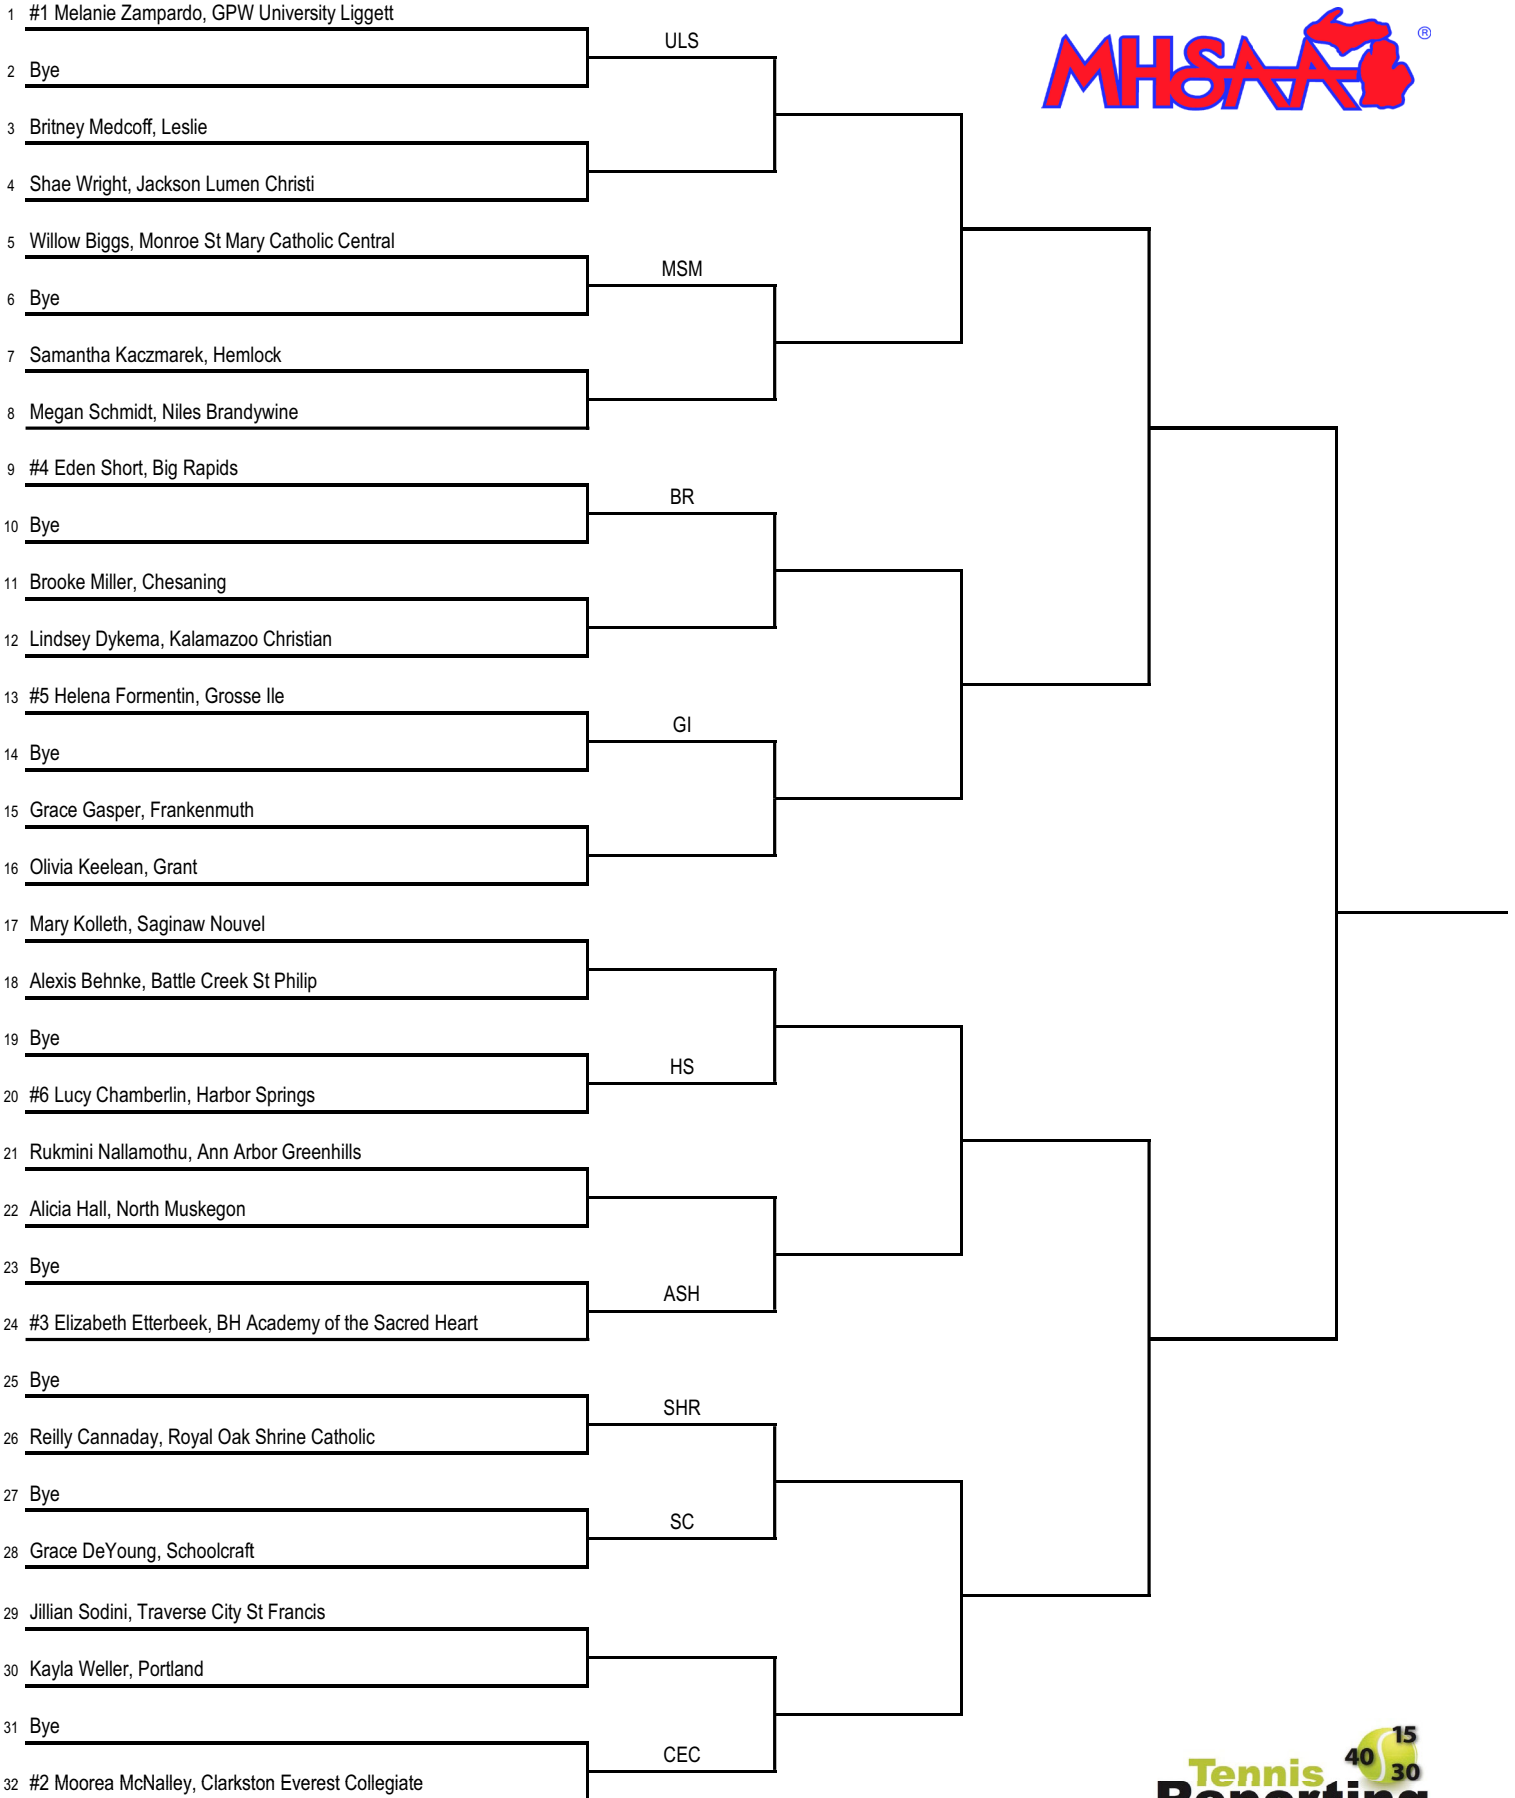

2019 MHSAA LP Division 4 Girls Tennis Finals - Kalamazoo College - May 31 - June 1

No. 1 Singles Flight