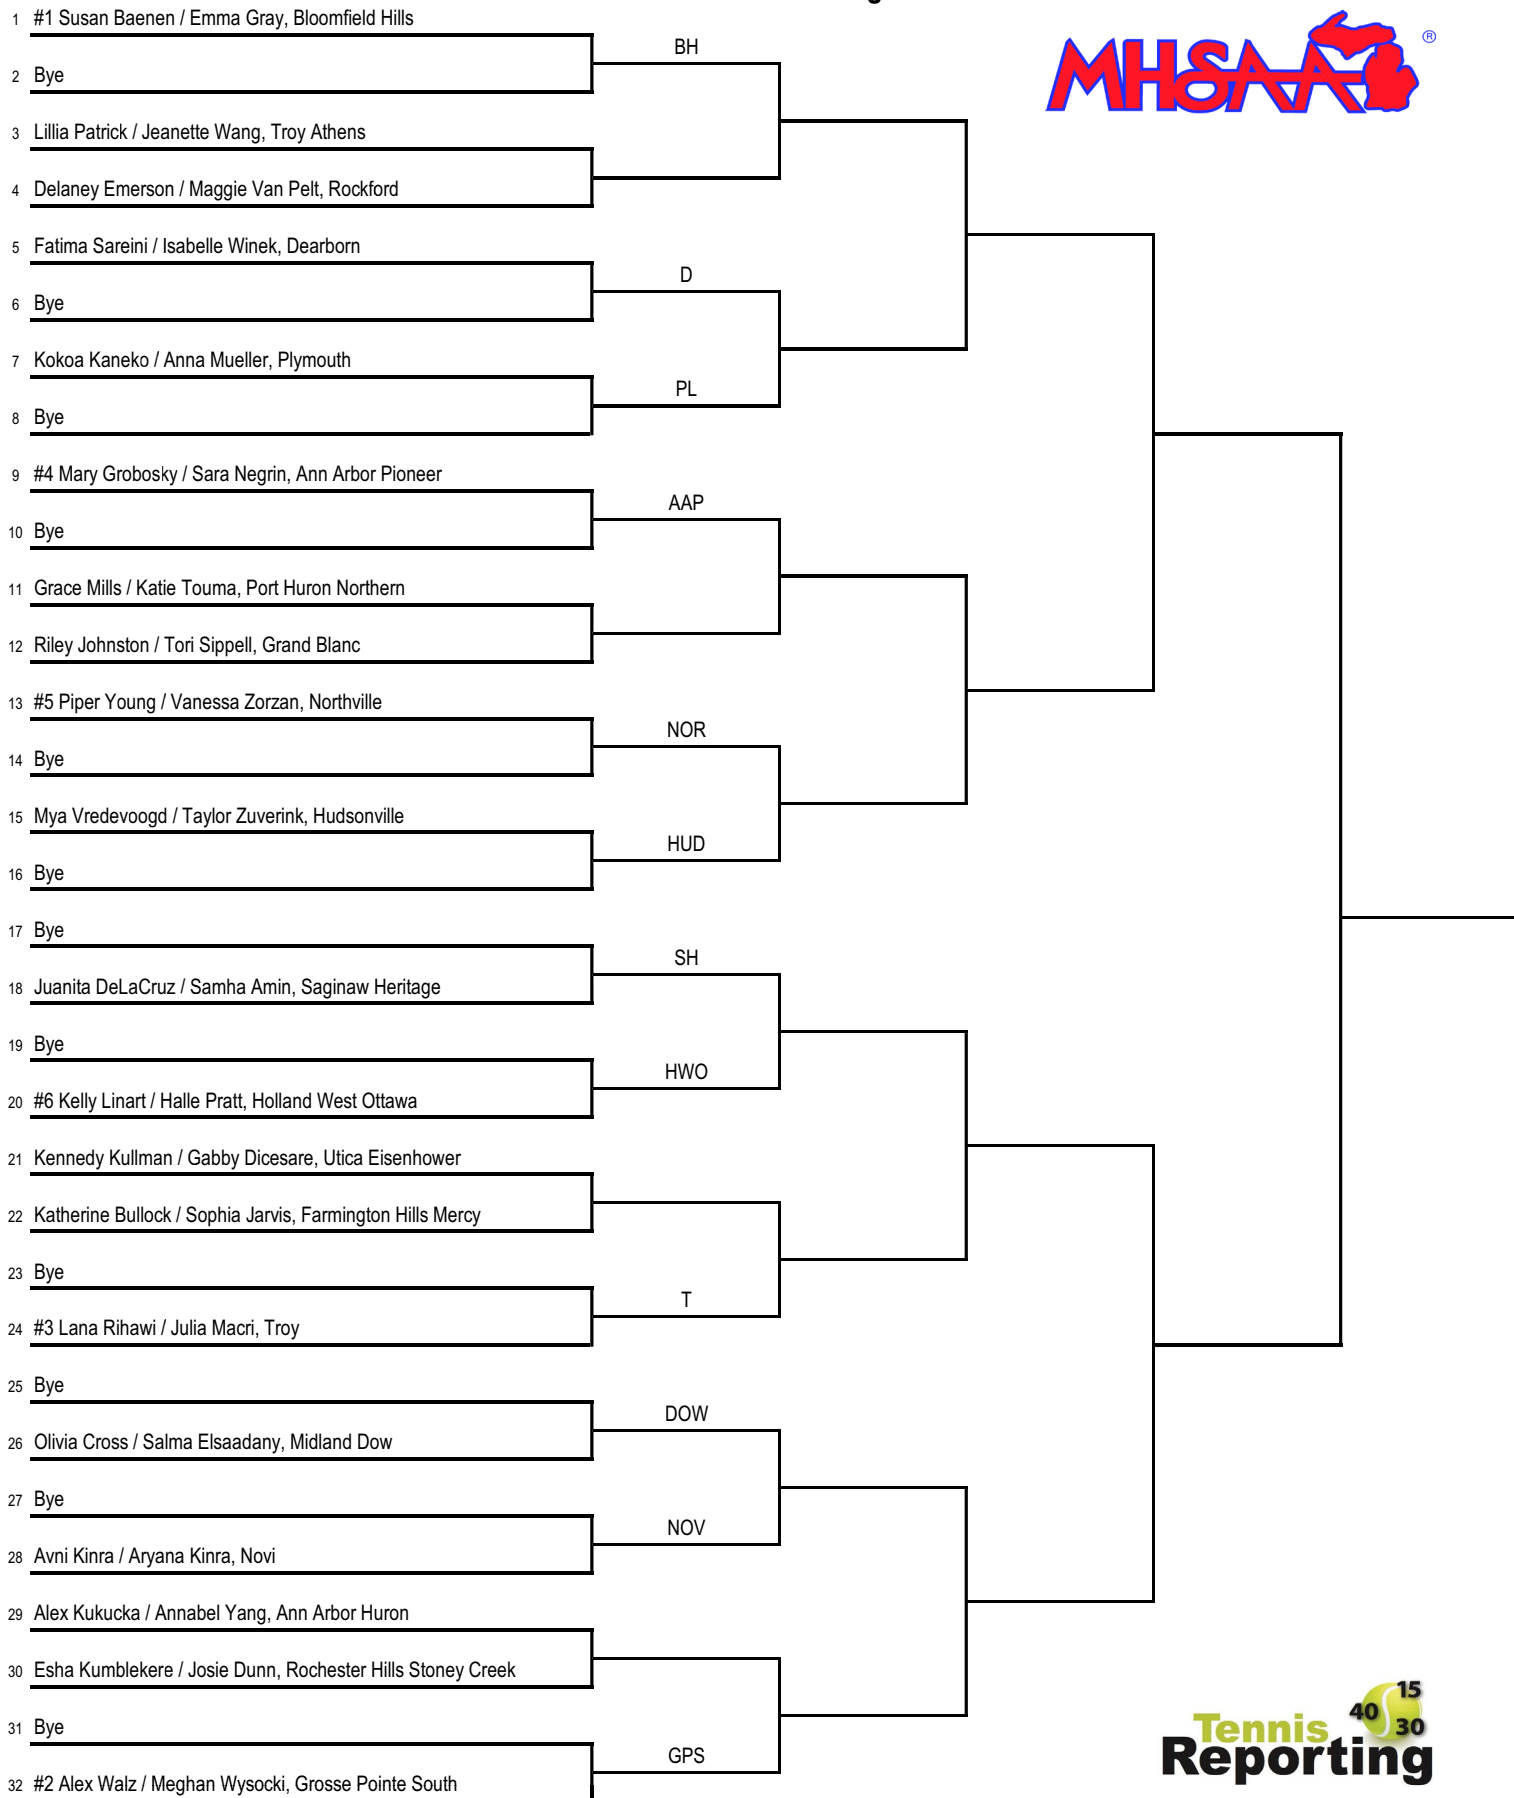

2019 MHSAA LP Division 1 Girls Tennis Finals - Greater Midland Tennis Center - May 31 - June 1

No. 4 Doubles Flight