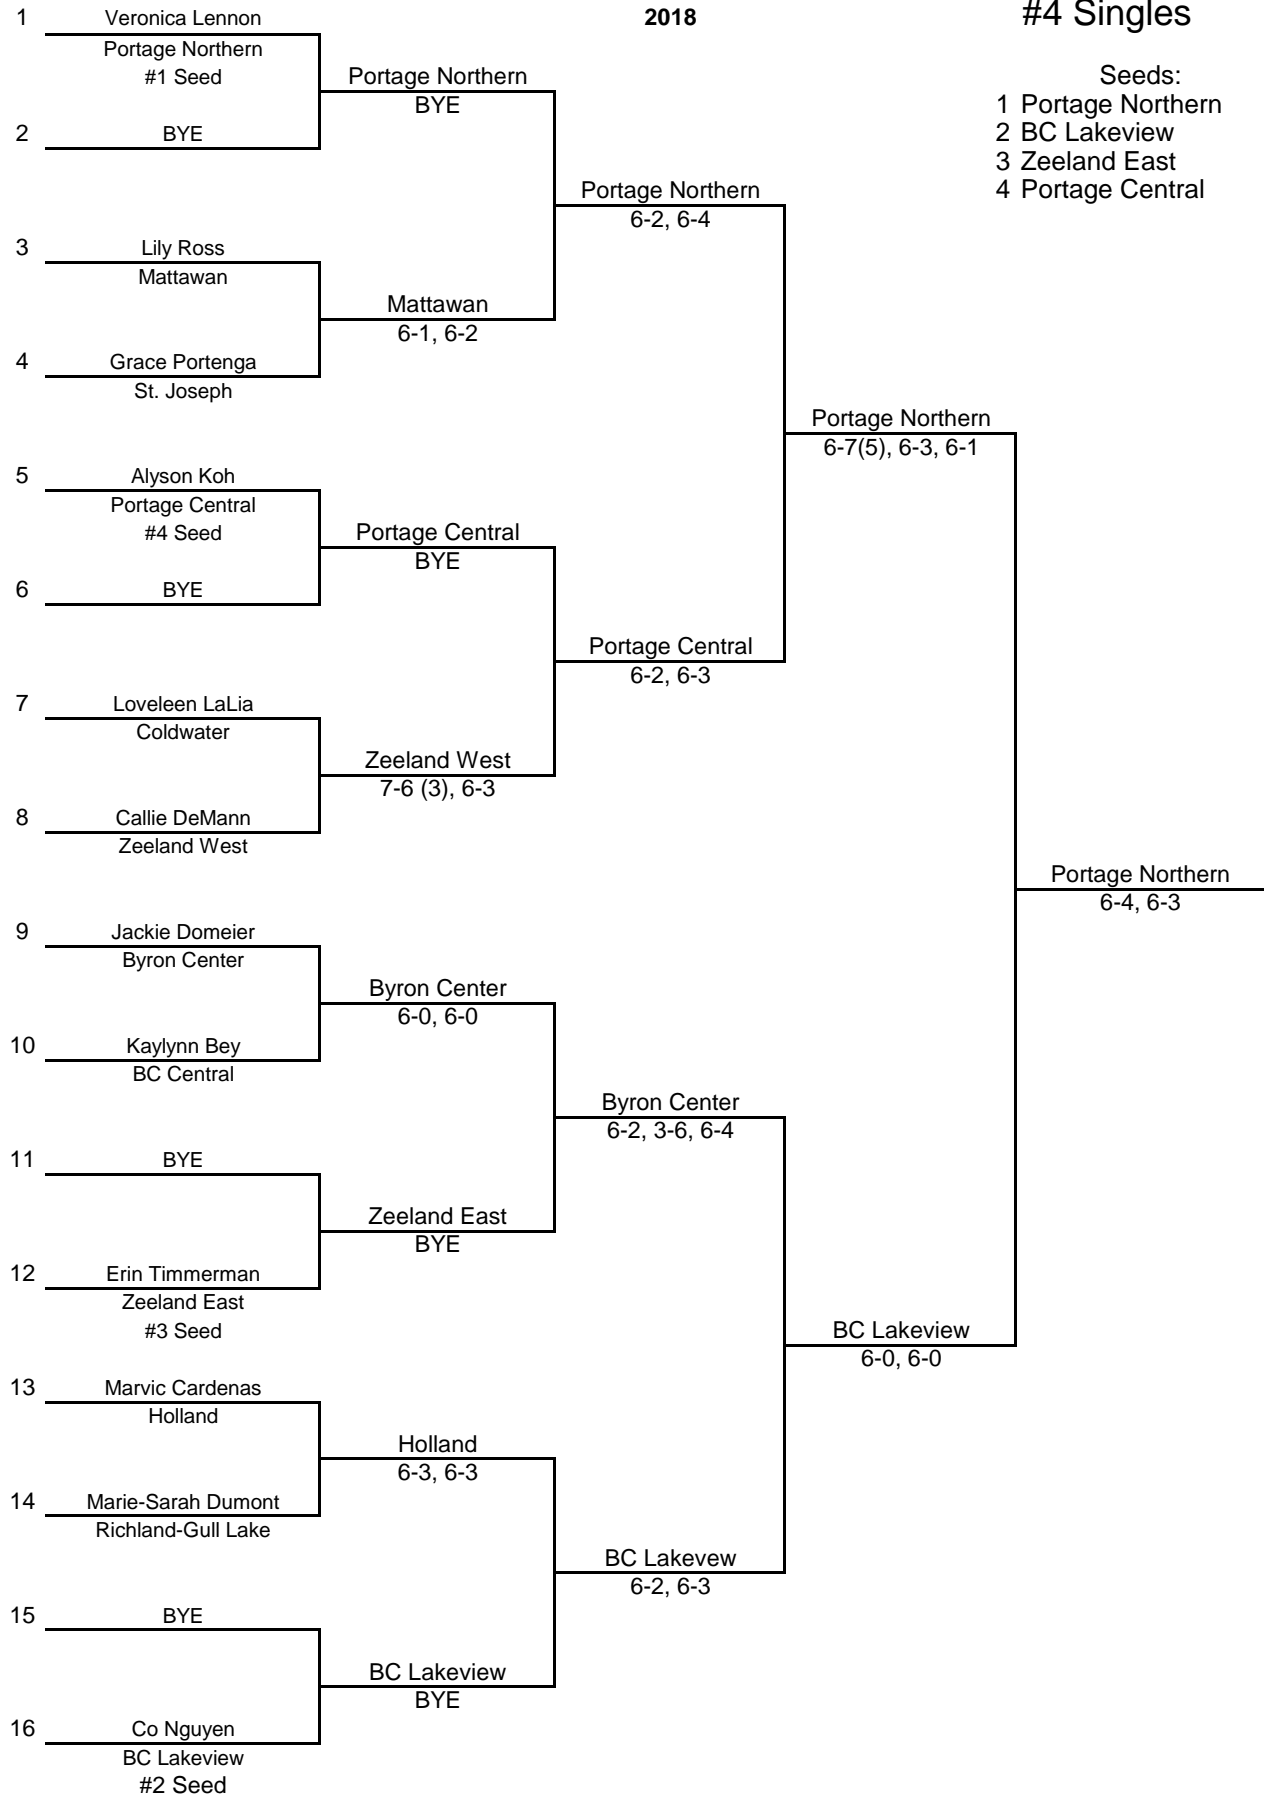

Division 2 Regional 9

2018

#3 Singles

Division 2 Regional 9

2018

#4 Singles

- Seeds:
 1 Portage Northern
 2 BC Lakeview
 3 Zeeland East
 4 Portage Central

Division 2 Regional 9 2018

#1 Doubles

- Seeds:
 1 Portage Central
 2 Zeeland East
 3 Byron Center
 4 St. Joseph

Division 2 Regional 9

2018

#2 Doubles

- Seeds:
 1 Portage Central
 2 St. Joseph
 3 Mattawan
 4 Byron Center

Division 2 Regional 9