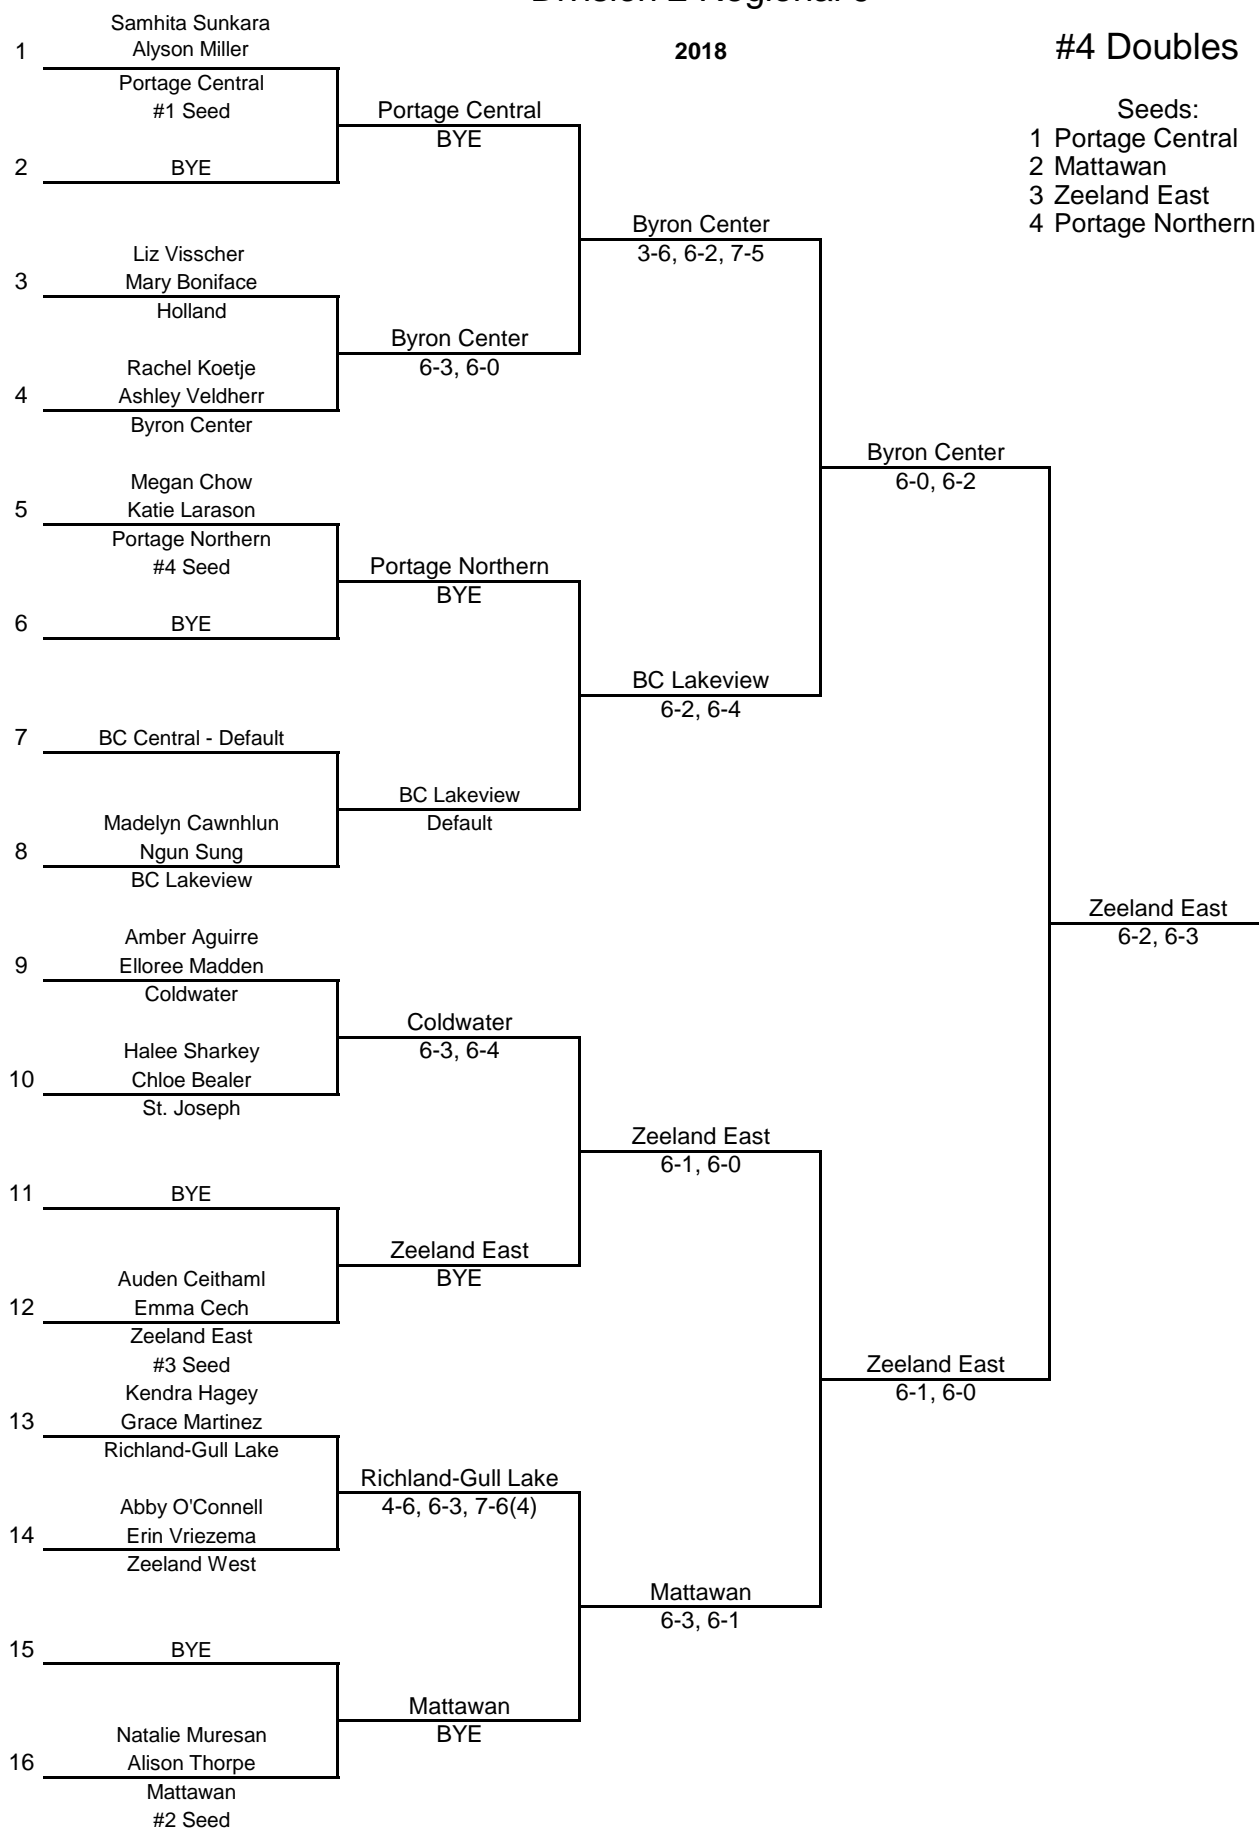

#1 Doubles

- Seeds:
 1 Portage Central
 2 Zeeland East
 3 Byron Center
 4 St. Joseph

Division 2 Regional 9

2018

#2 Doubles

- Seeds:
 1 Portage Central
 2 St. Joseph
 3 Mattawan
 4 Byron Center

Division 2 Regional 9

2018

#3 Doubles

Seeds:
 1 Byron Center
 2 Portage Central
 3 BC Lakeview
 4 Zeeland East

Division 2 Regional 9

2018

#4 Doubles

- Seeds:
 1 Portage Central
 2 Mattawan
 3 Zeeland East
 4 Portage Northern

BC Central