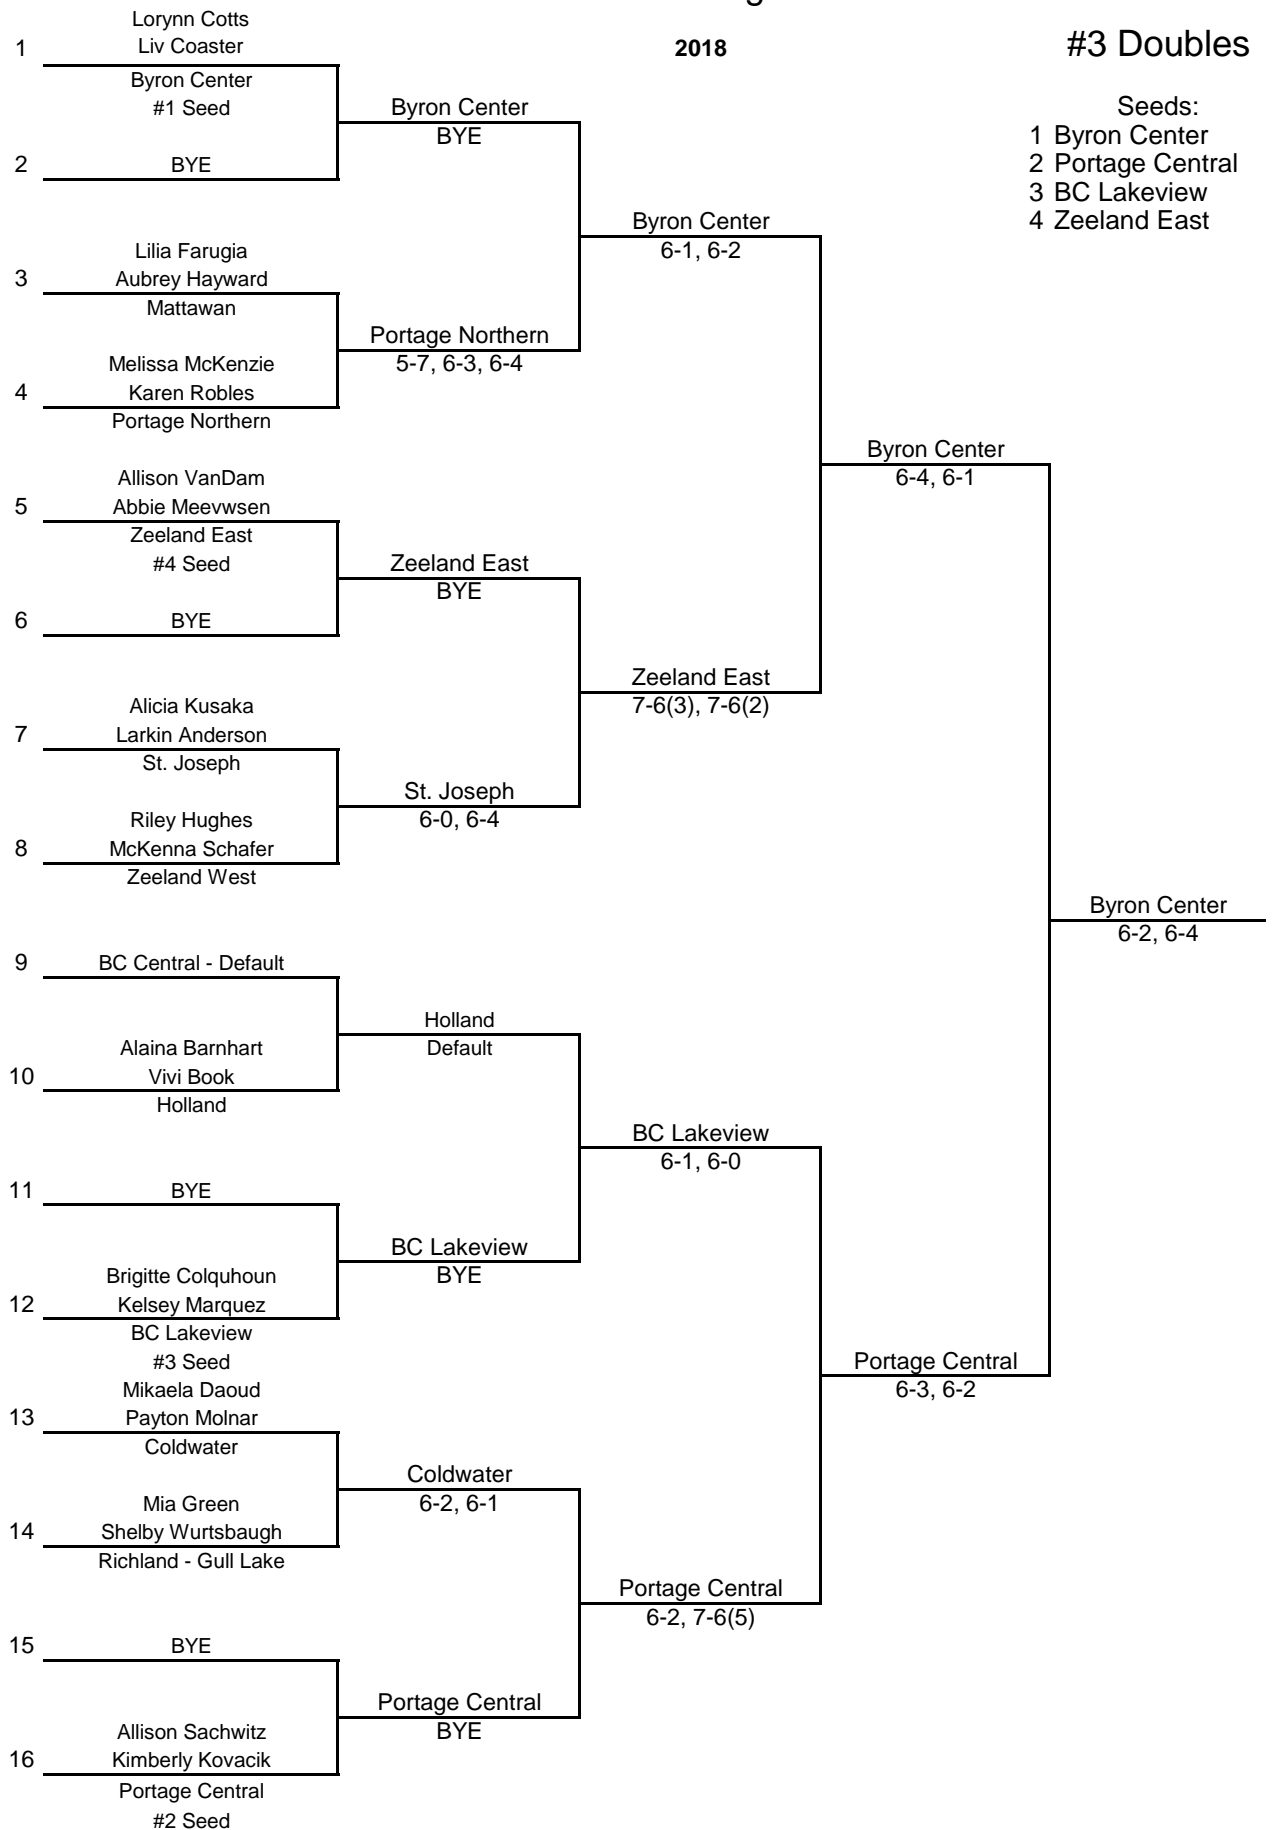

#1 Doubles

- Seeds:
 1 Portage Central
 2 Zeeland East
 3 Byron Center
 4 St. Joseph

Division 2 Regional 9

2018

#2 Doubles

- Seeds:
 1 Portage Central
 2 St. Joseph
 3 Mattawan
 4 Byron Center

Division 2 Regional 9

2018

#3 Doubles

Seeds:
 1 Byron Center
 2 Portage Central
 3 BC Lakeview
 4 Zeeland East

Division 2 Regional 9

2018

#4 Doubles

- Seeds:
 1 Portage Central
 2 Mattawan
 3 Zeeland East
 4 Portage Northern

BC Central