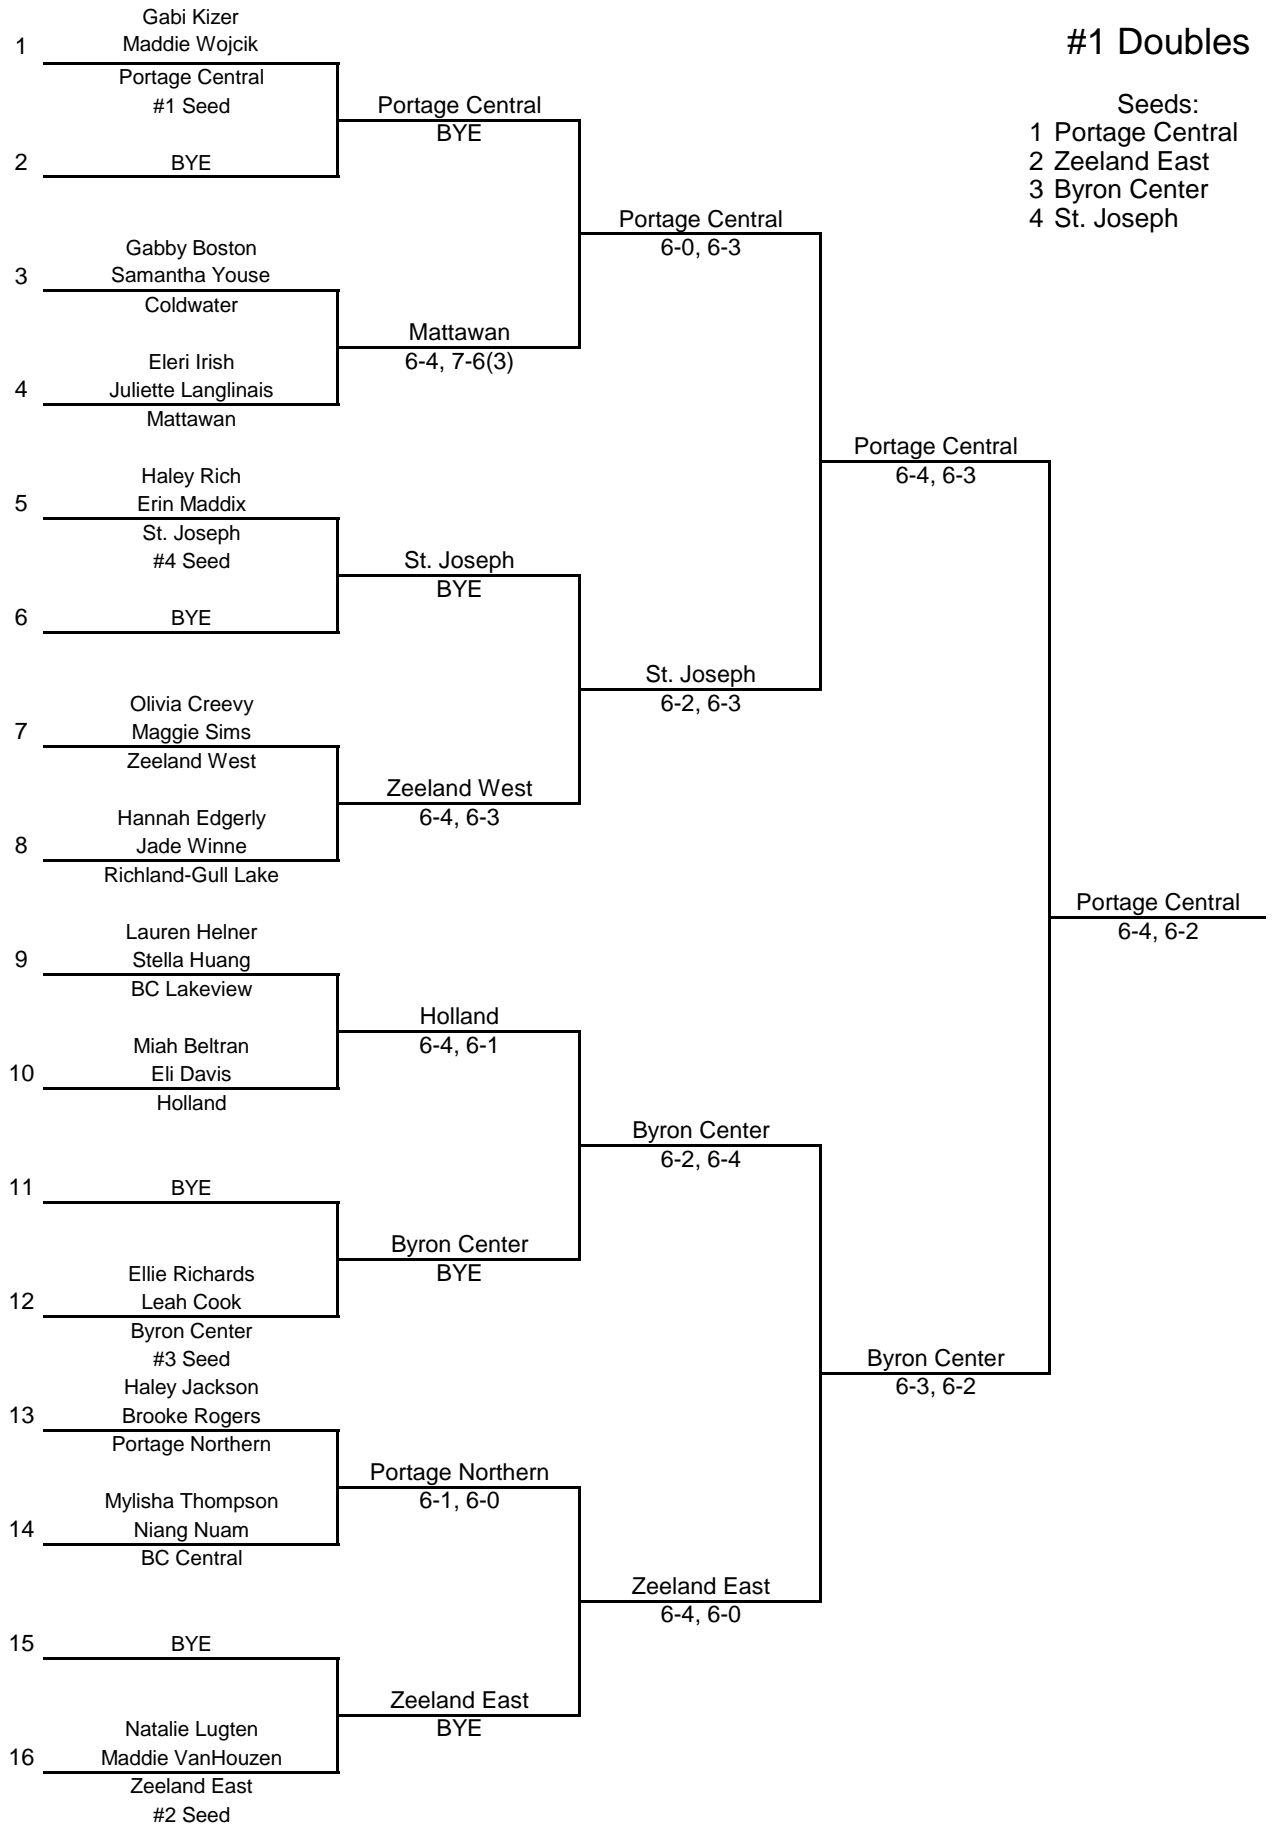

Division 2 Regional 9

2018

#3 Singles

Division 2 Regional 9

2018

#4 Singles

- Seeds:
 1 Portage Northern
 2 BC Lakeview
 3 Zeeland East
 4 Portage Central

Division 2 Regional 9 2018

#1 Doubles

- Seeds:
 1 Portage Central
 2 Zeeland East
 3 Byron Center
 4 St. Joseph

Division 2 Regional 9

2018

#2 Doubles

- Seeds:
 1 Portage Central
 2 St. Joseph
 3 Mattawan
 4 Byron Center

Division 2 Regional 9