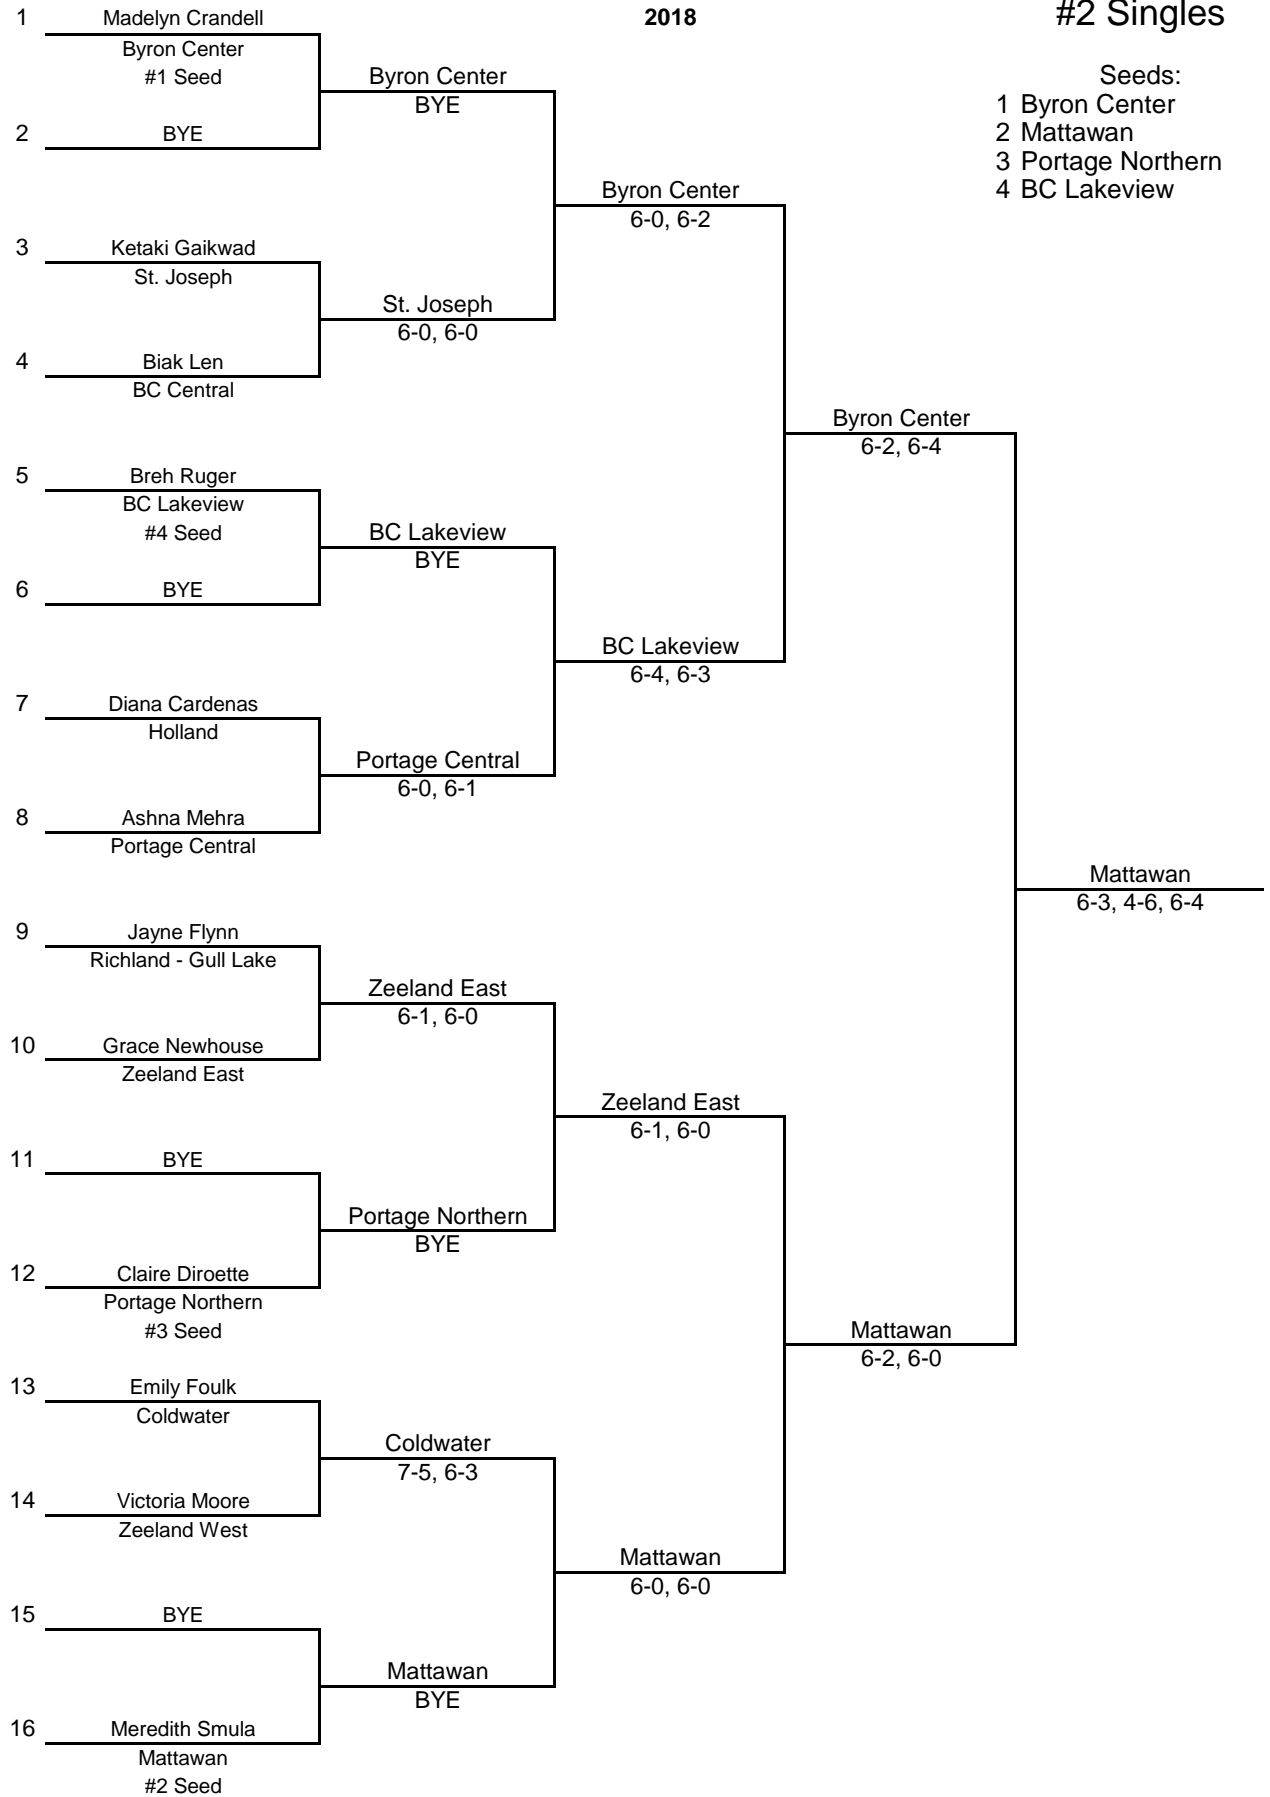

Girls Tennis
Regional 9-2
May 18th, 2018
 Host: Portage Central
 High School

	1S	2S	3S	4S	1D	2D	3D	4D	Total	Place
BC Central									0	12
BC Lakeview		2	1	3			2	2	10	6
Byron Center	1	3		2	3	2	4	3	18	2
Coldwater		1	1			1	1	1	5	9
Holland	2		1	1	1	1	1		7	8
Mattawan	3	4	3	1	1	2		2	16	3
Portage Central	2	1	4	2	4	4	3		20	1
Portage Northern	1		2	4	1		1		9	7
Richland - Gull Lake	1					1		1	3	10
St. Joseph	4	1	1		2	3	1		12	5
Zeeland East	1	2	2		2		2	4	13	4
Zeeland West				1	1	1			3	10

Portage Central High School Division 2 Regional 9
2018

#1 Singles

Seeds:

- 1 St. Joseph
- 2 Mattawan
- 3 Portage Central
- 4 Holland

Division 2 Regional 9

2018

#2 Singles

- Seeds:
 1 Byron Center
 2 Mattawan
 3 Portage Northern
 4 BC Lakeview

Division 2 Regional 9

2018

#3 Singles

Division 2 Regional 9

2018

#4 Singles

- Seeds:
 1 Portage Northern
 2 BC Lakeview
 3 Zeeland East
 4 Portage Central

Division 2 Regional 9 2018

#1 Doubles

- Seeds:
 1 Portage Central
 2 Zeeland East
 3 Byron Center
 4 St. Joseph

Division 2 Regional 9

2018

#2 Doubles

- Seeds:
 1 Portage Central
 2 St. Joseph
 3 Mattawan
 4 Byron Center

Division 2 Regional 9