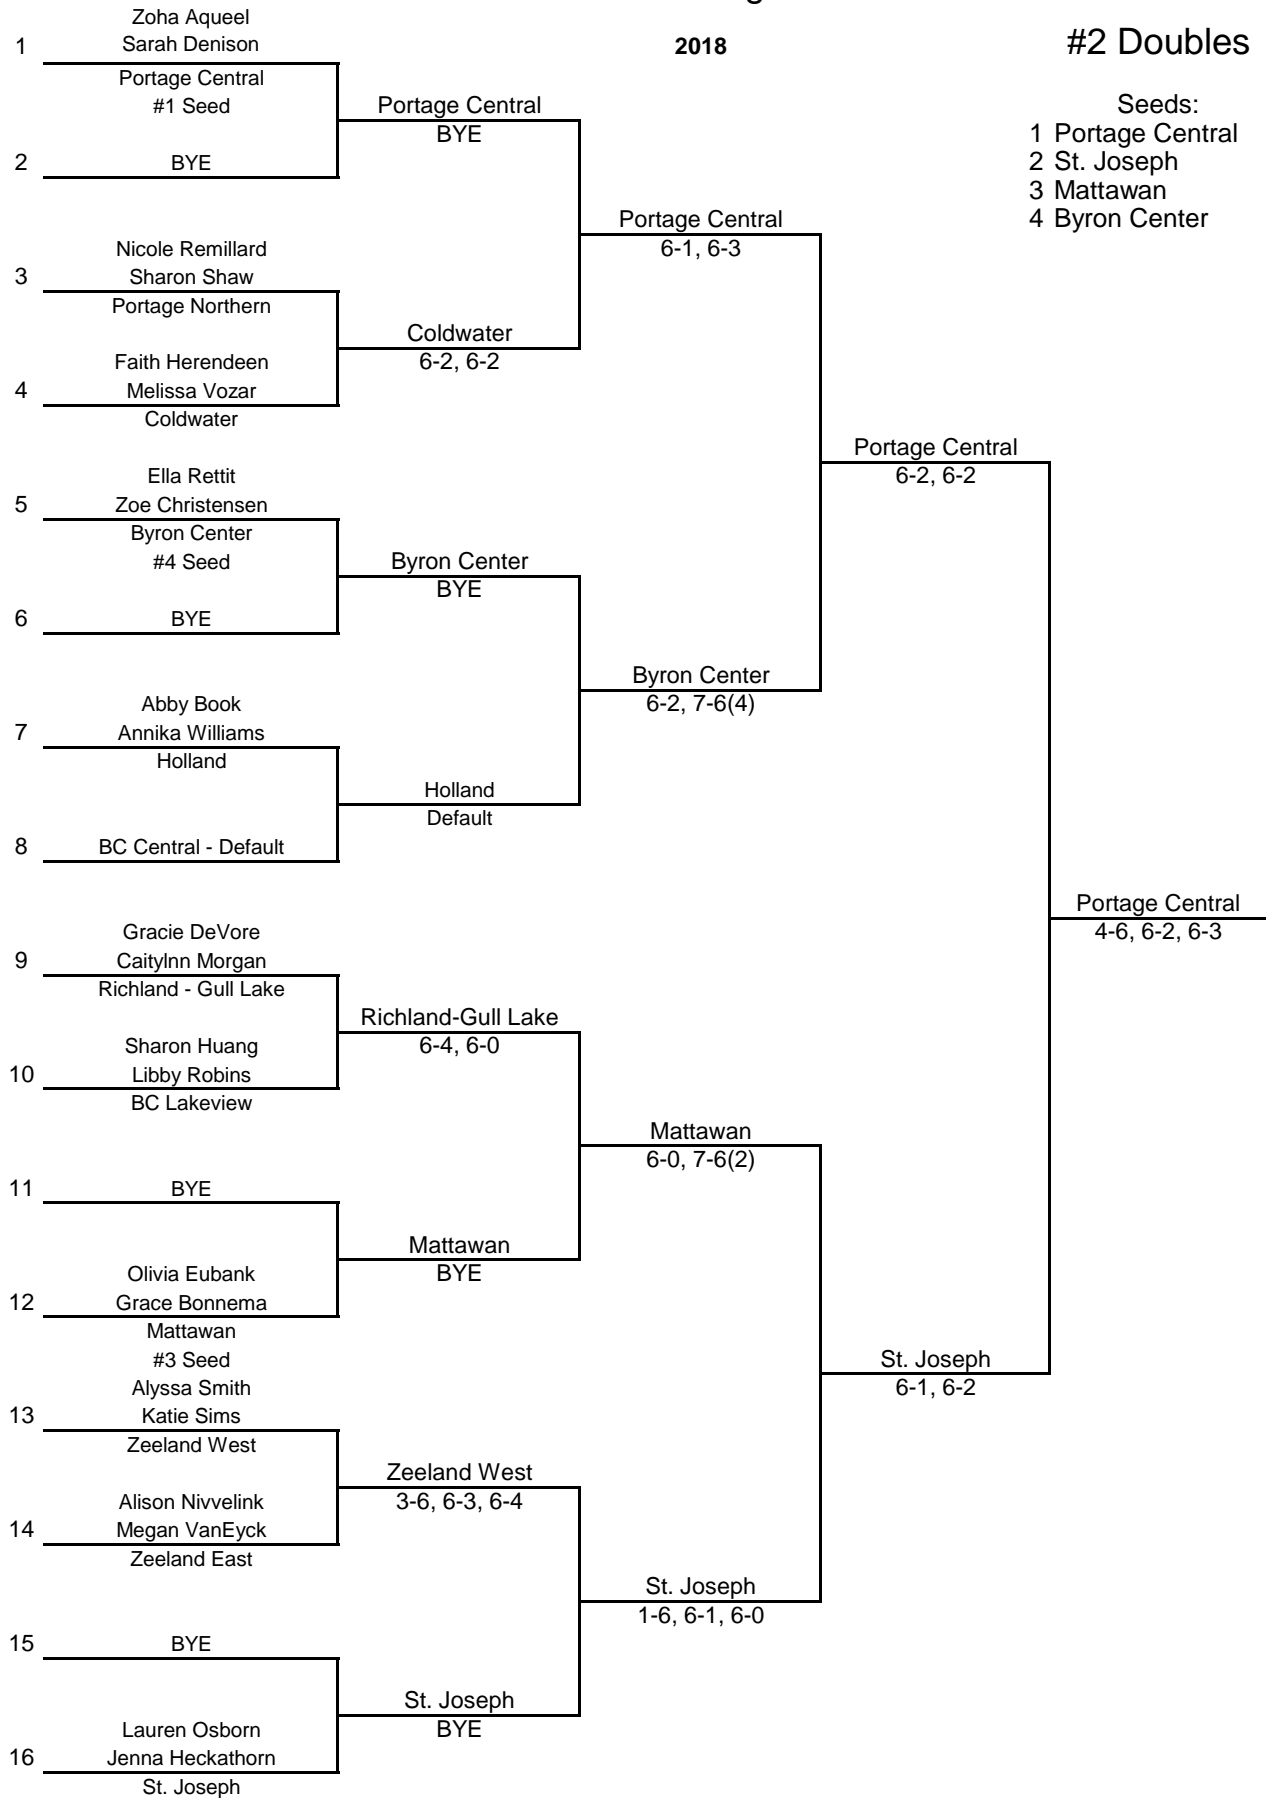

#1 Doubles

- Seeds:
 1 Portage Central
 2 Zeeland East
 3 Byron Center
 4 St. Joseph

Division 2 Regional 9

2018

#2 Doubles

- Seeds:
 1 Portage Central
 2 St. Joseph
 3 Mattawan
 4 Byron Center

Division 2 Regional 9

2018

#3 Doubles

Seeds:
 1 Byron Center
 2 Portage Central
 3 BC Lakeview
 4 Zeeland East

Division 2 Regional 9

2018

#4 Doubles

- Seeds:
 1 Portage Central
 2 Mattawan
 3 Zeeland East
 4 Portage Northern

BC Central