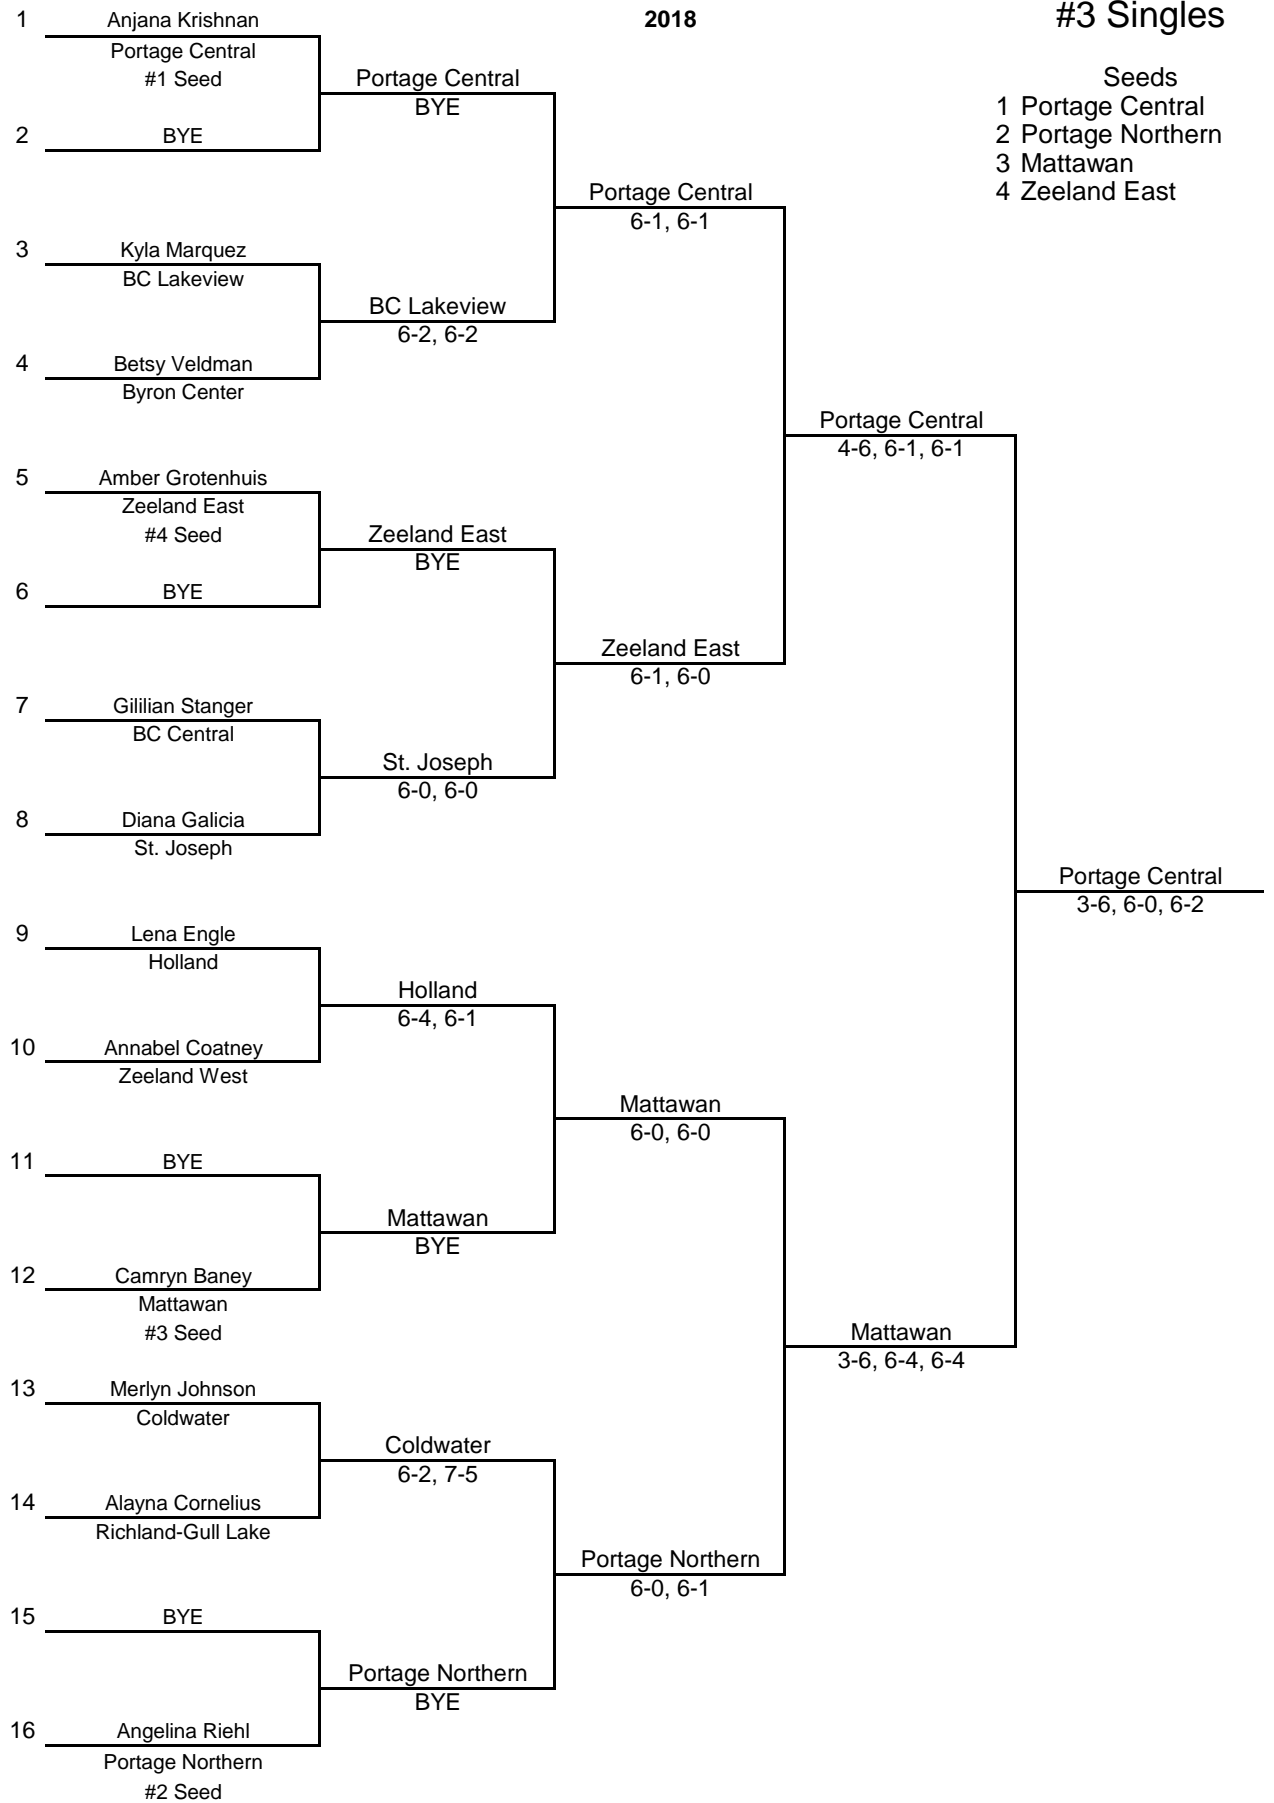

Girls Tennis
Regional 9-2
May 18th, 2018
 Host: Portage Central
 High School

	1S	2S	3S	4S	1D	2D	3D	4D	Total	Place
BC Central									0	12
BC Lakeview		2	1	3			2	2	10	6
Byron Center	1	3		2	3	2	4	3	18	2
Coldwater		1	1			1	1	1	5	9
Holland	2		1	1	1	1	1		7	8
Mattawan	3	4	3	1	1	2		2	16	3
Portage Central	2	1	4	2	4	4	3		20	1
Portage Northern	1		2	4	1		1		9	7
Richland - Gull Lake	1					1		1	3	10
St. Joseph	4	1	1		2	3	1		12	5
Zeeland East	1	2	2		2		2	4	13	4
Zeeland West				1	1	1			3	10

Portage Central High School Division 2 Regional 9
2018

#1 Singles

Seeds:

- 1 St. Joseph
- 2 Mattawan
- 3 Portage Central
- 4 Holland

Division 2 Regional 9

2018

#2 Singles

- Seeds:
 1 Byron Center
 2 Mattawan
 3 Portage Northern
 4 BC Lakeview

Division 2 Regional 9

2018

#3 Singles

Division 2 Regional 9

2018

#4 Singles

- Seeds:
 1 Portage Northern
 2 BC Lakeview
 3 Zeeland East
 4 Portage Central

Division 2 Regional 9 2018

#1 Doubles

- Seeds:
 1 Portage Central
 2 Zeeland East
 3 Byron Center
 4 St. Joseph

Division 2 Regional 9

2018

#2 Doubles

- Seeds:
 1 Portage Central
 2 St. Joseph
 3 Mattawan
 4 Byron Center

Division 2 Regional 9