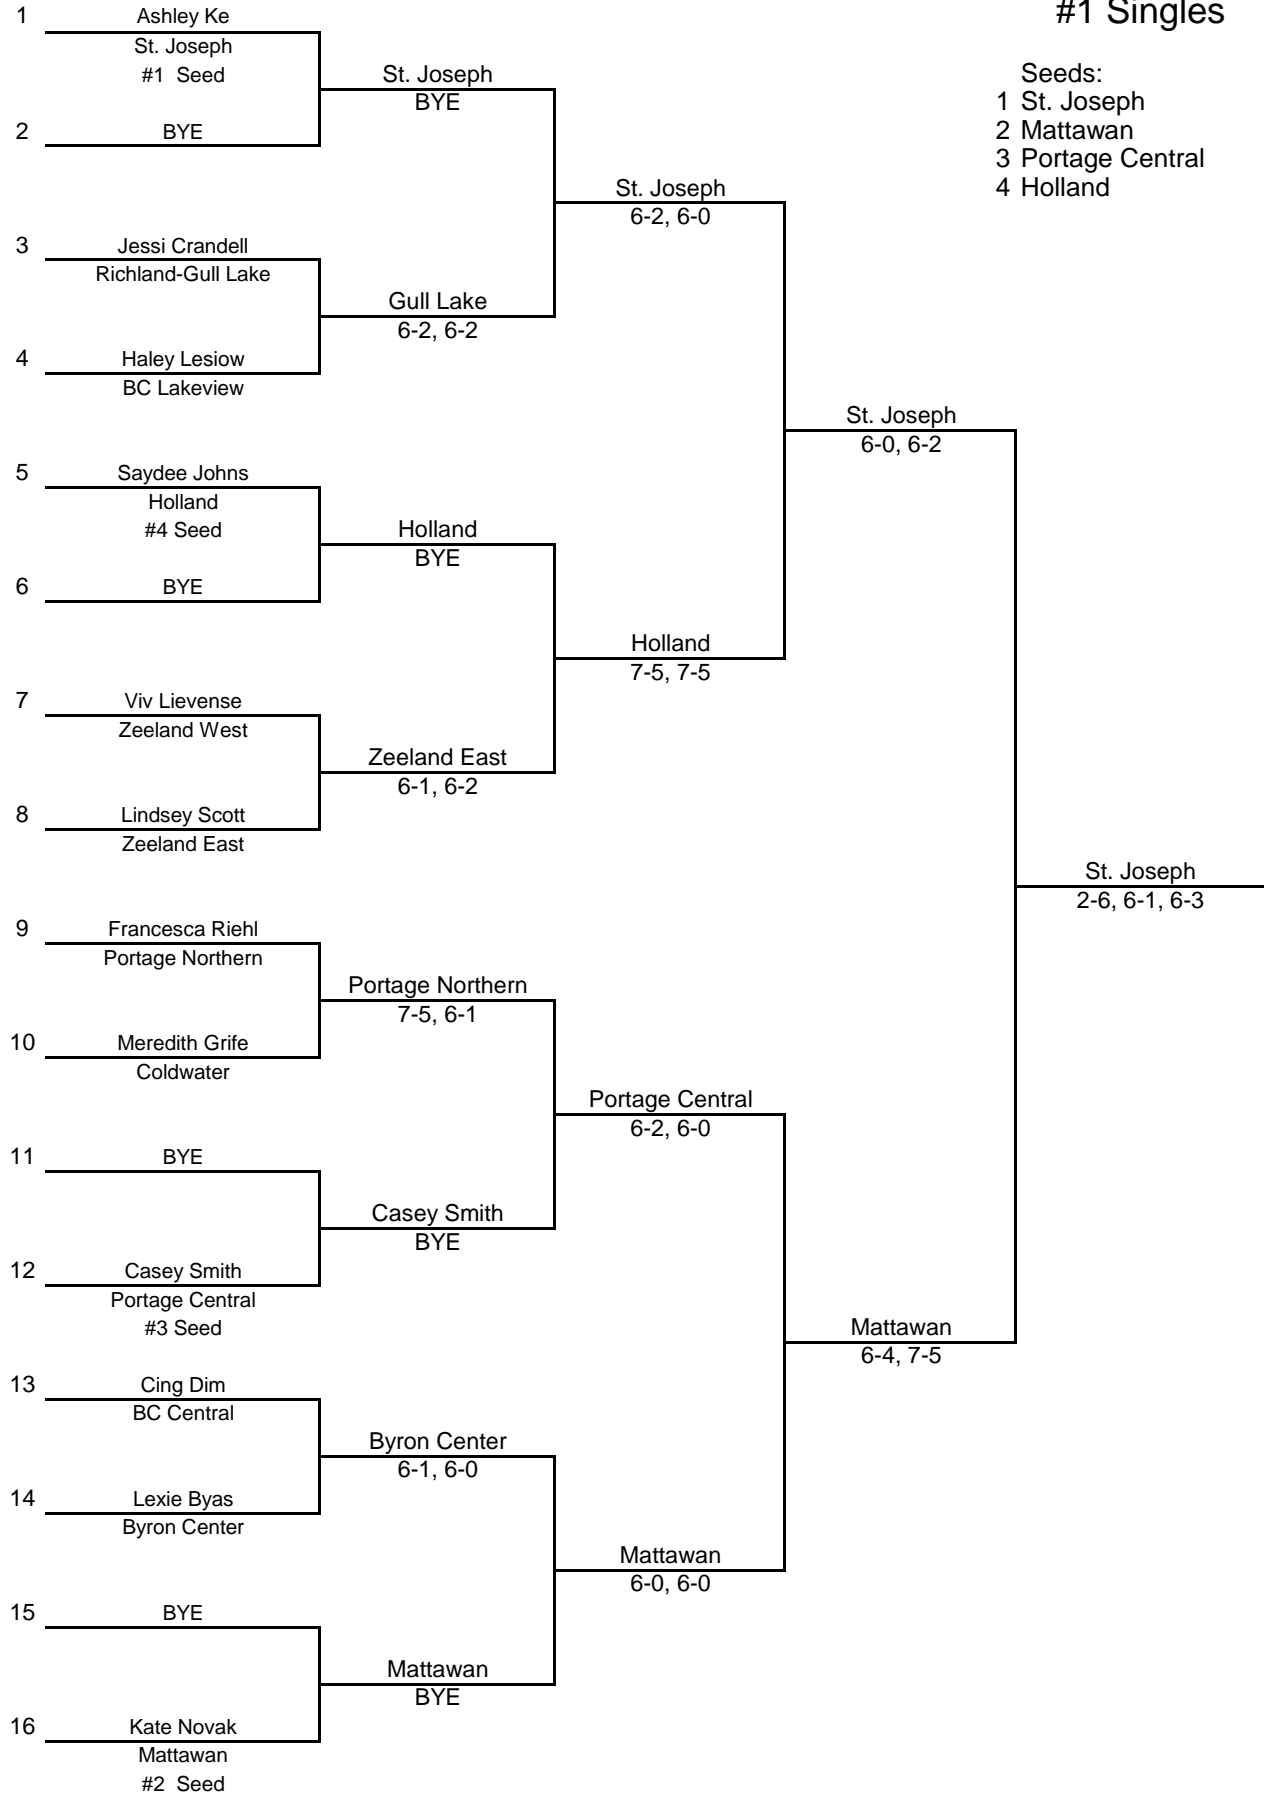

Girls Tennis
Regional 9-2
May 18th, 2018
 Host: Portage Central
 High School

	1S	2S	3S	4S	1D	2D	3D	4D	Total	Place
BC Central									0	12
BC Lakeview		2	1	3			2	2	10	6
Byron Center	1	3		2	3	2	4	3	18	2
Coldwater		1	1			1	1	1	5	9
Holland	2		1	1	1	1	1		7	8
Mattawan	3	4	3	1	1	2		2	16	3
Portage Central	2	1	4	2	4	4	3		20	1
Portage Northern	1		2	4	1		1		9	7
Richland - Gull Lake	1					1		1	3	10
St. Joseph	4	1	1		2	3	1		12	5
Zeeland East	1	2	2		2		2	4	13	4
Zeeland West				1	1	1			3	10

Portage Central High School Division 2 Regional 9
2018

#1 Singles

Seeds:

- 1 St. Joseph
- 2 Mattawan
- 3 Portage Central
- 4 Holland

Division 2 Regional 9

2018

#2 Singles

- Seeds:
 1 Byron Center
 2 Mattawan
 3 Portage Northern
 4 BC Lakeview