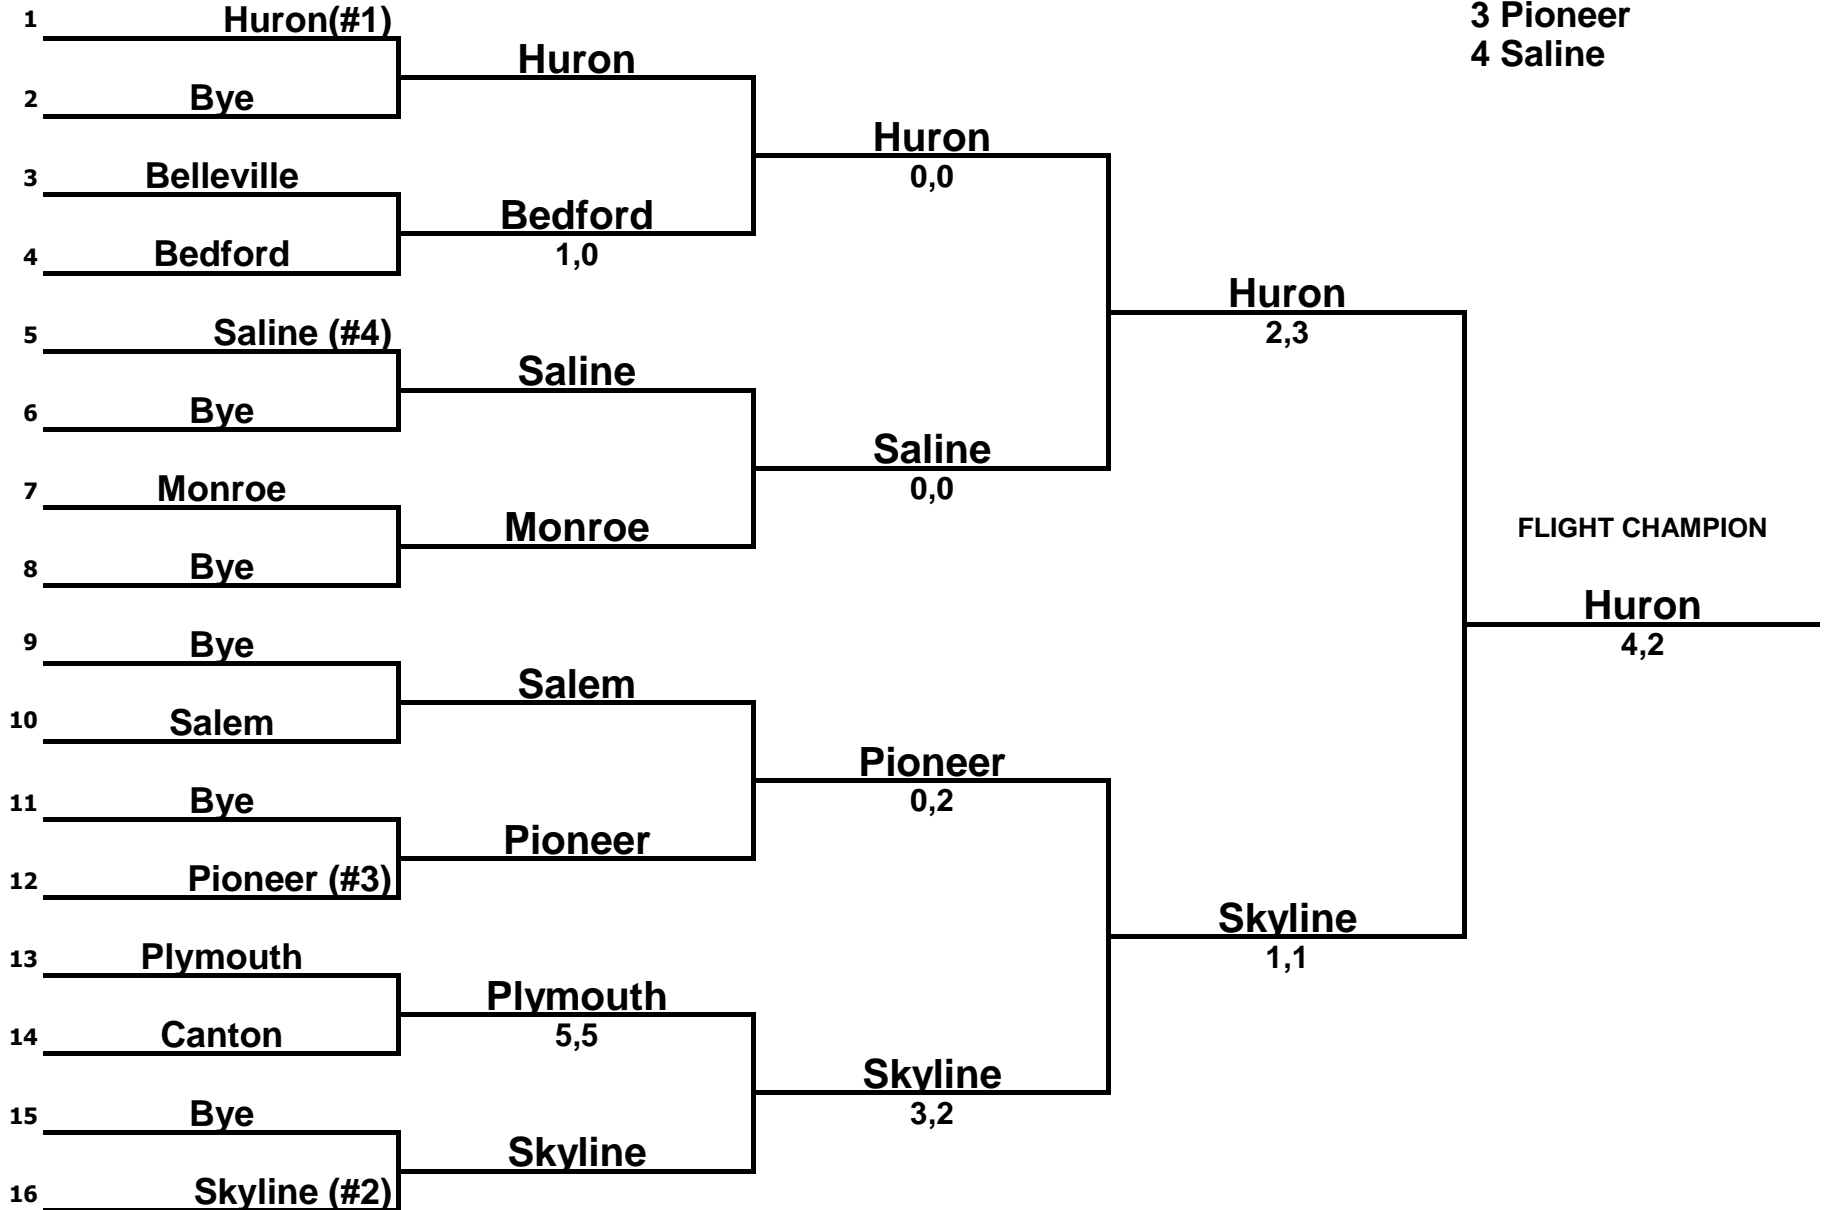

2018 MHSAA  
Region 3

#1 Singles

Seeded Players

- 1 Plymouth
- 2 Huron
- 3 Skyline
- 4 Pioneer

2018 MHSAA  
Region 3

#2 Singles

Seeded Players

- 1 Huron
- 2 Skyline
- 3 Pioneer
- 4 Saline

2018 MHSAA  
Region 3

#3 Singles

Seeded Players

1 Huron

2 Skyline

3 Saline

4 Plymouth

2018 MHSAA  
Region 3

#4 Singles

Seeded Players

1 Huron

2 Saline

3 Skyline

4 Pioneer

2018 MHSAA  
Region 3

#1 Doubles

Seeded Players

1 Saline

2 Pioneer

3 Plymouth

4 Skyline

2018 MHSAA  
Region 3

#2 Doubles

Seeded Players