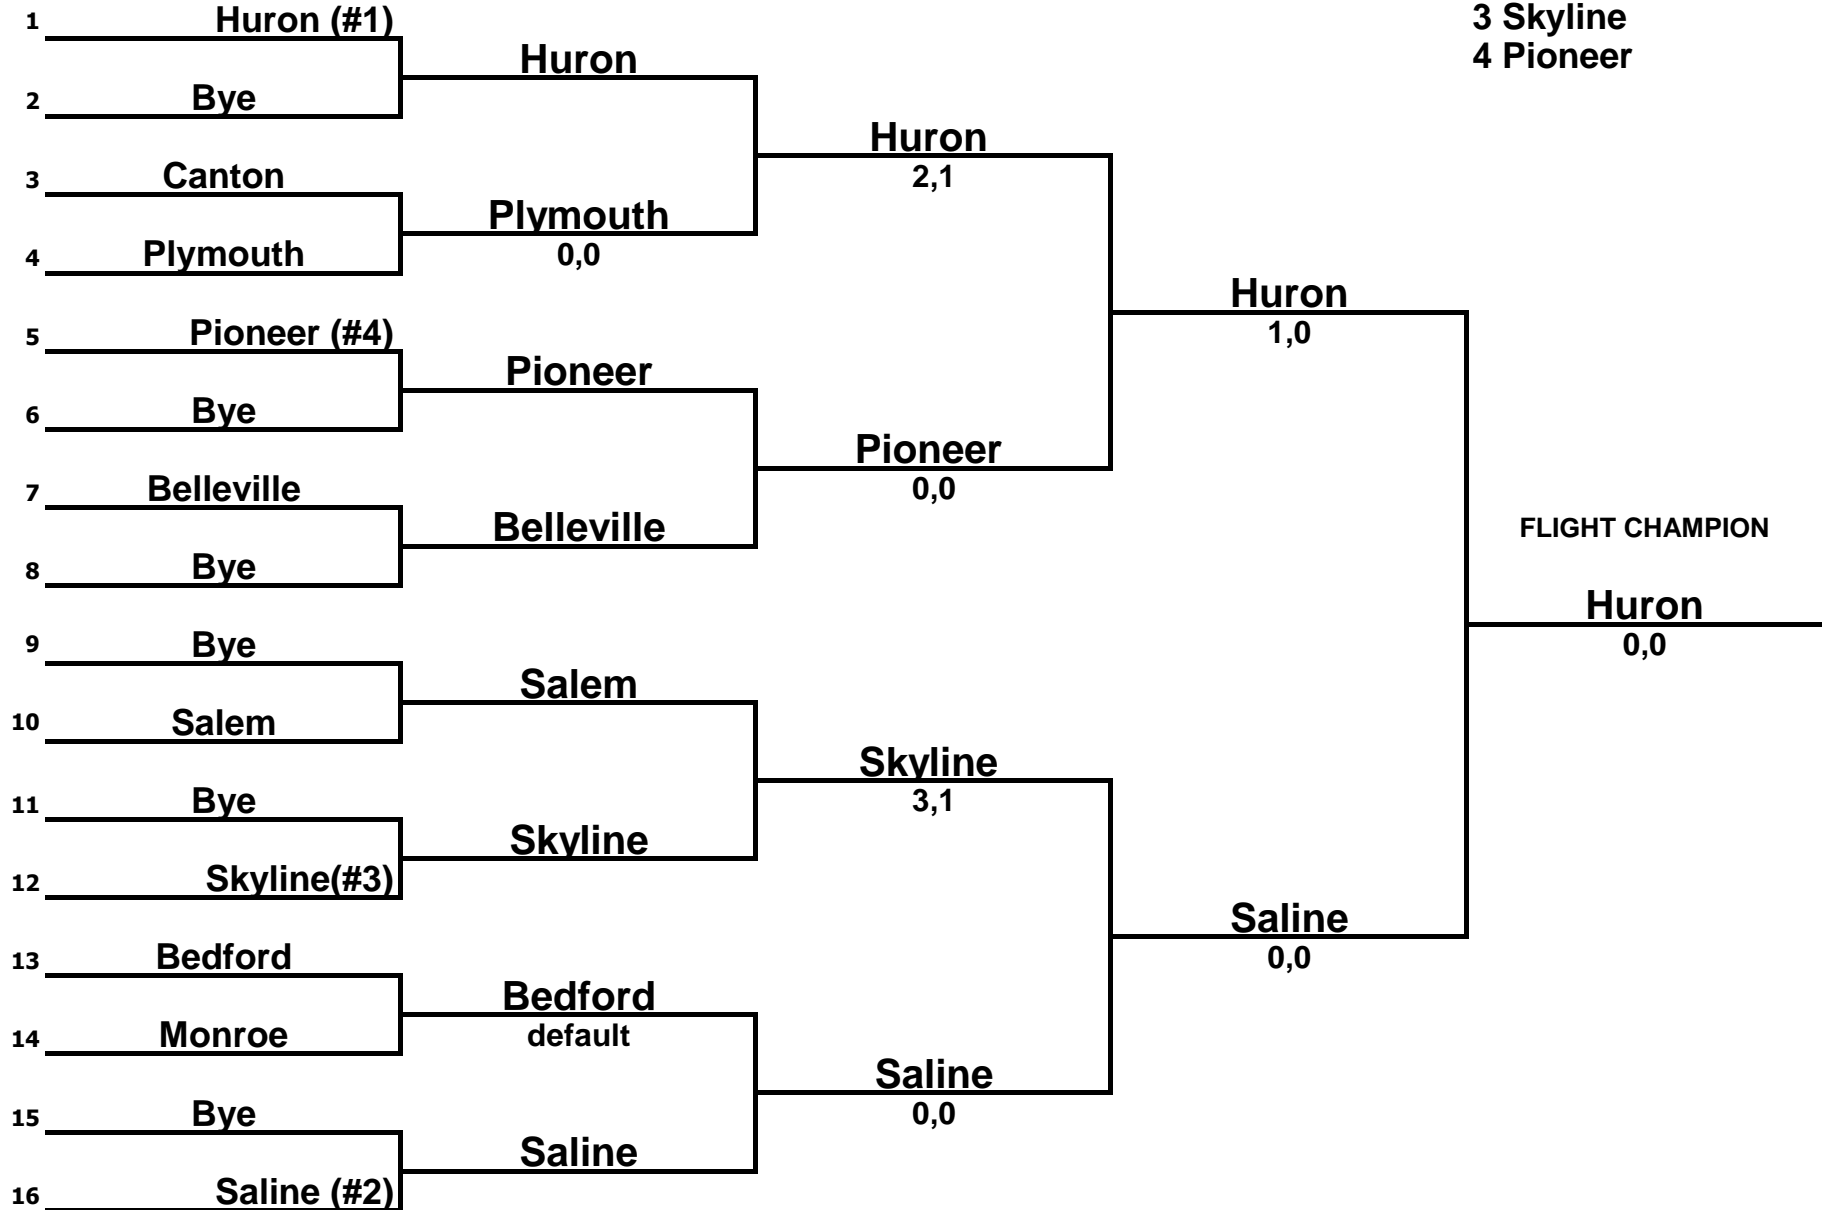

#4 Singles

Seeded Players

1 Huron

2 Saline

3 Skyline

4 Pioneer

2018 MHSAA  
Region 3

#1 Doubles

Seeded Players

1 Saline

2 Pioneer

3 Plymouth

4 Skyline

2018 MHSAA  
Region 3

#2 Doubles

Seeded Players

1 Pioneer

2 Saline

3 Skyline

4 Plymouth

FLIGHT CHAMPION

2018 MHSAA  
Region 3

#3 Doubles

Seeded Players

1 Pioneer

2 Skyline

3 Saline

4 Plymouth

2018 MHSAA  
Region 3

#4 Doubles

Seeded Players

- 1 Pioneer
- 2 Saline
- 3 Huron
- 4. Salem