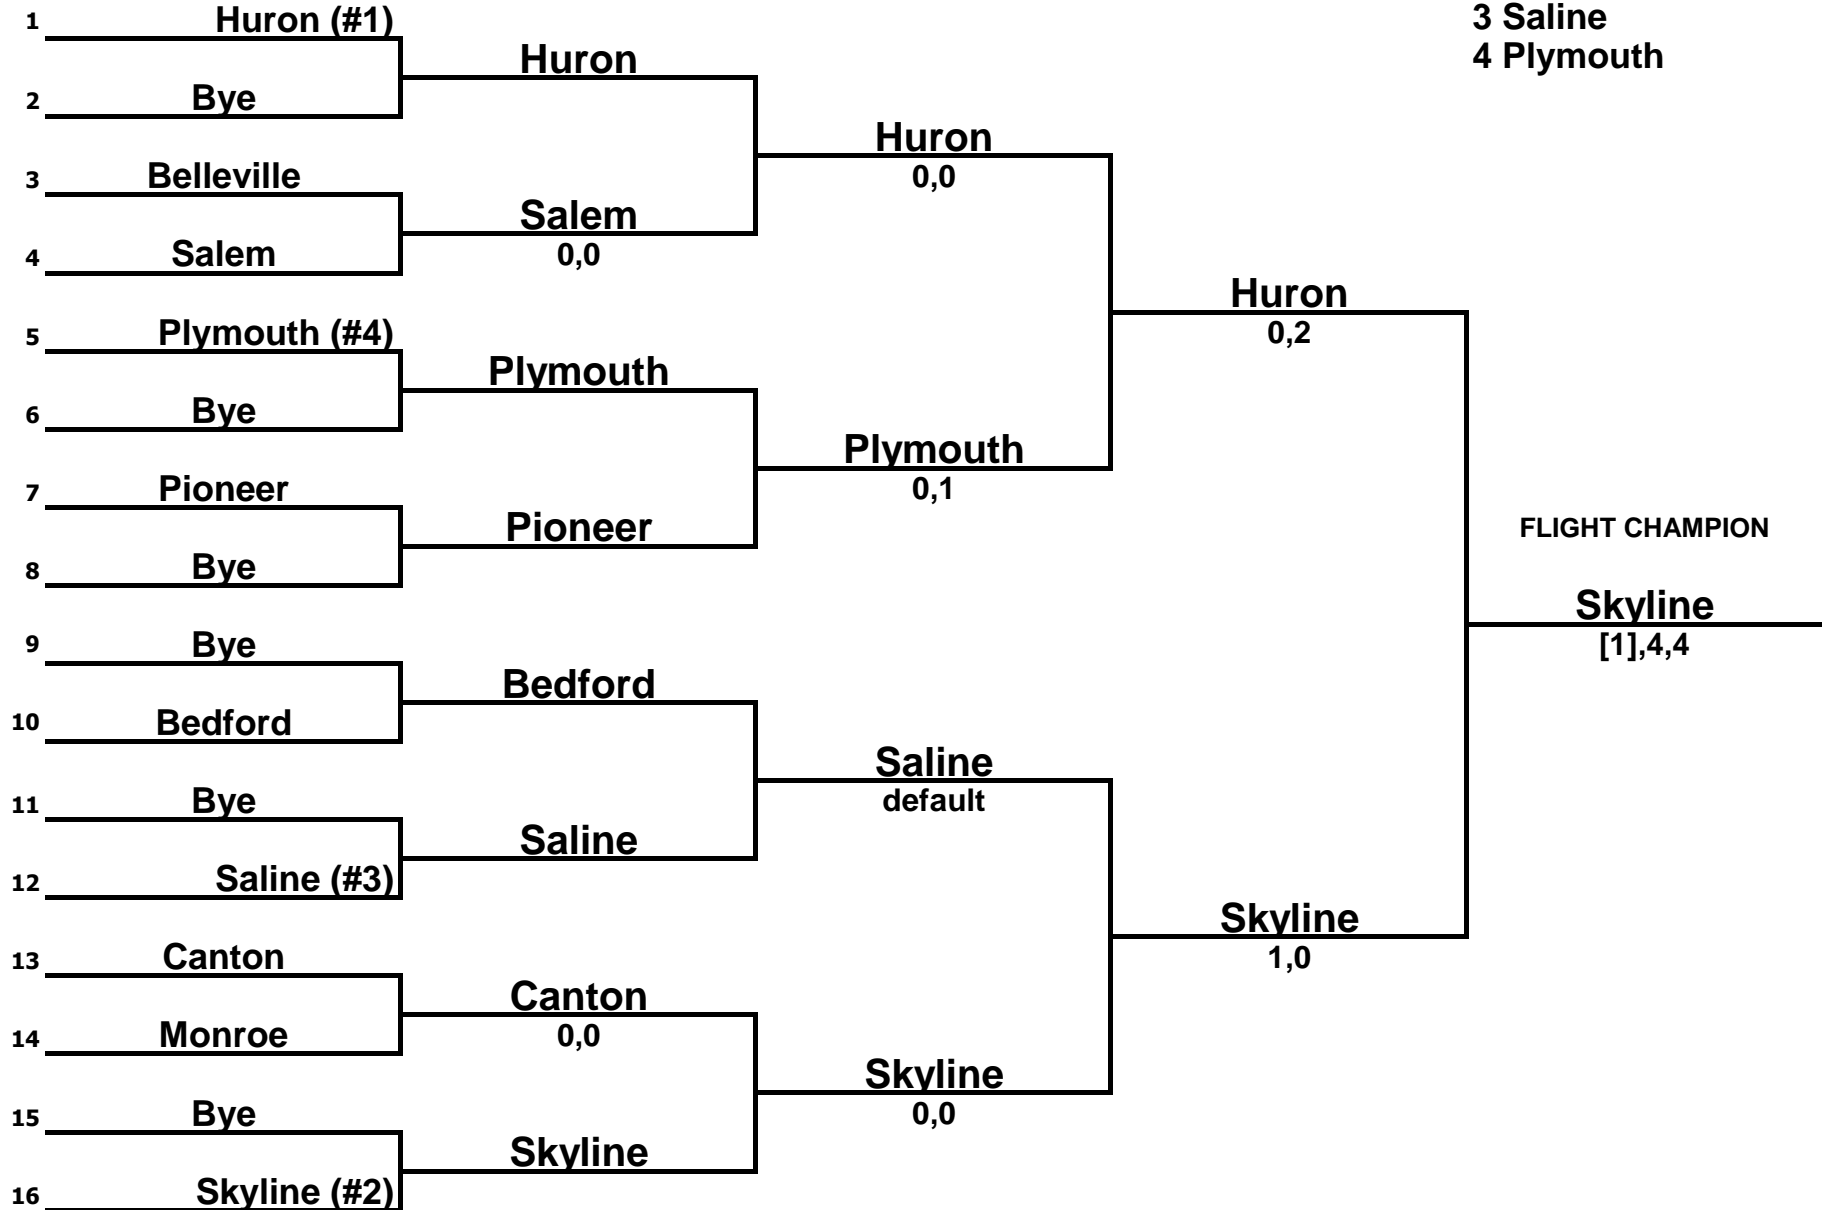

2018 MHSAA  
Region 3

#1 Singles

Seeded Players

- 1 Plymouth
- 2 Huron
- 3 Skyline
- 4 Pioneer

2018 MHSAA  
Region 3

#2 Singles

Seeded Players

- 1 Huron
- 2 Skyline
- 3 Pioneer
- 4 Saline

2018 MHSAA  
Region 3

#3 Singles

Seeded Players

1 Huron

2 Skyline

3 Saline

4 Plymouth

2018 MHSAA  
Region 3

#4 Singles

Seeded Players

1 Huron

2 Saline

3 Skyline

4 Pioneer

2018 MHSAA  
Region 3

#1 Doubles

Seeded Players

1 Saline

2 Pioneer

3 Plymouth

4 Skyline

2018 MHSAA  
Region 3

#2 Doubles

Seeded Players