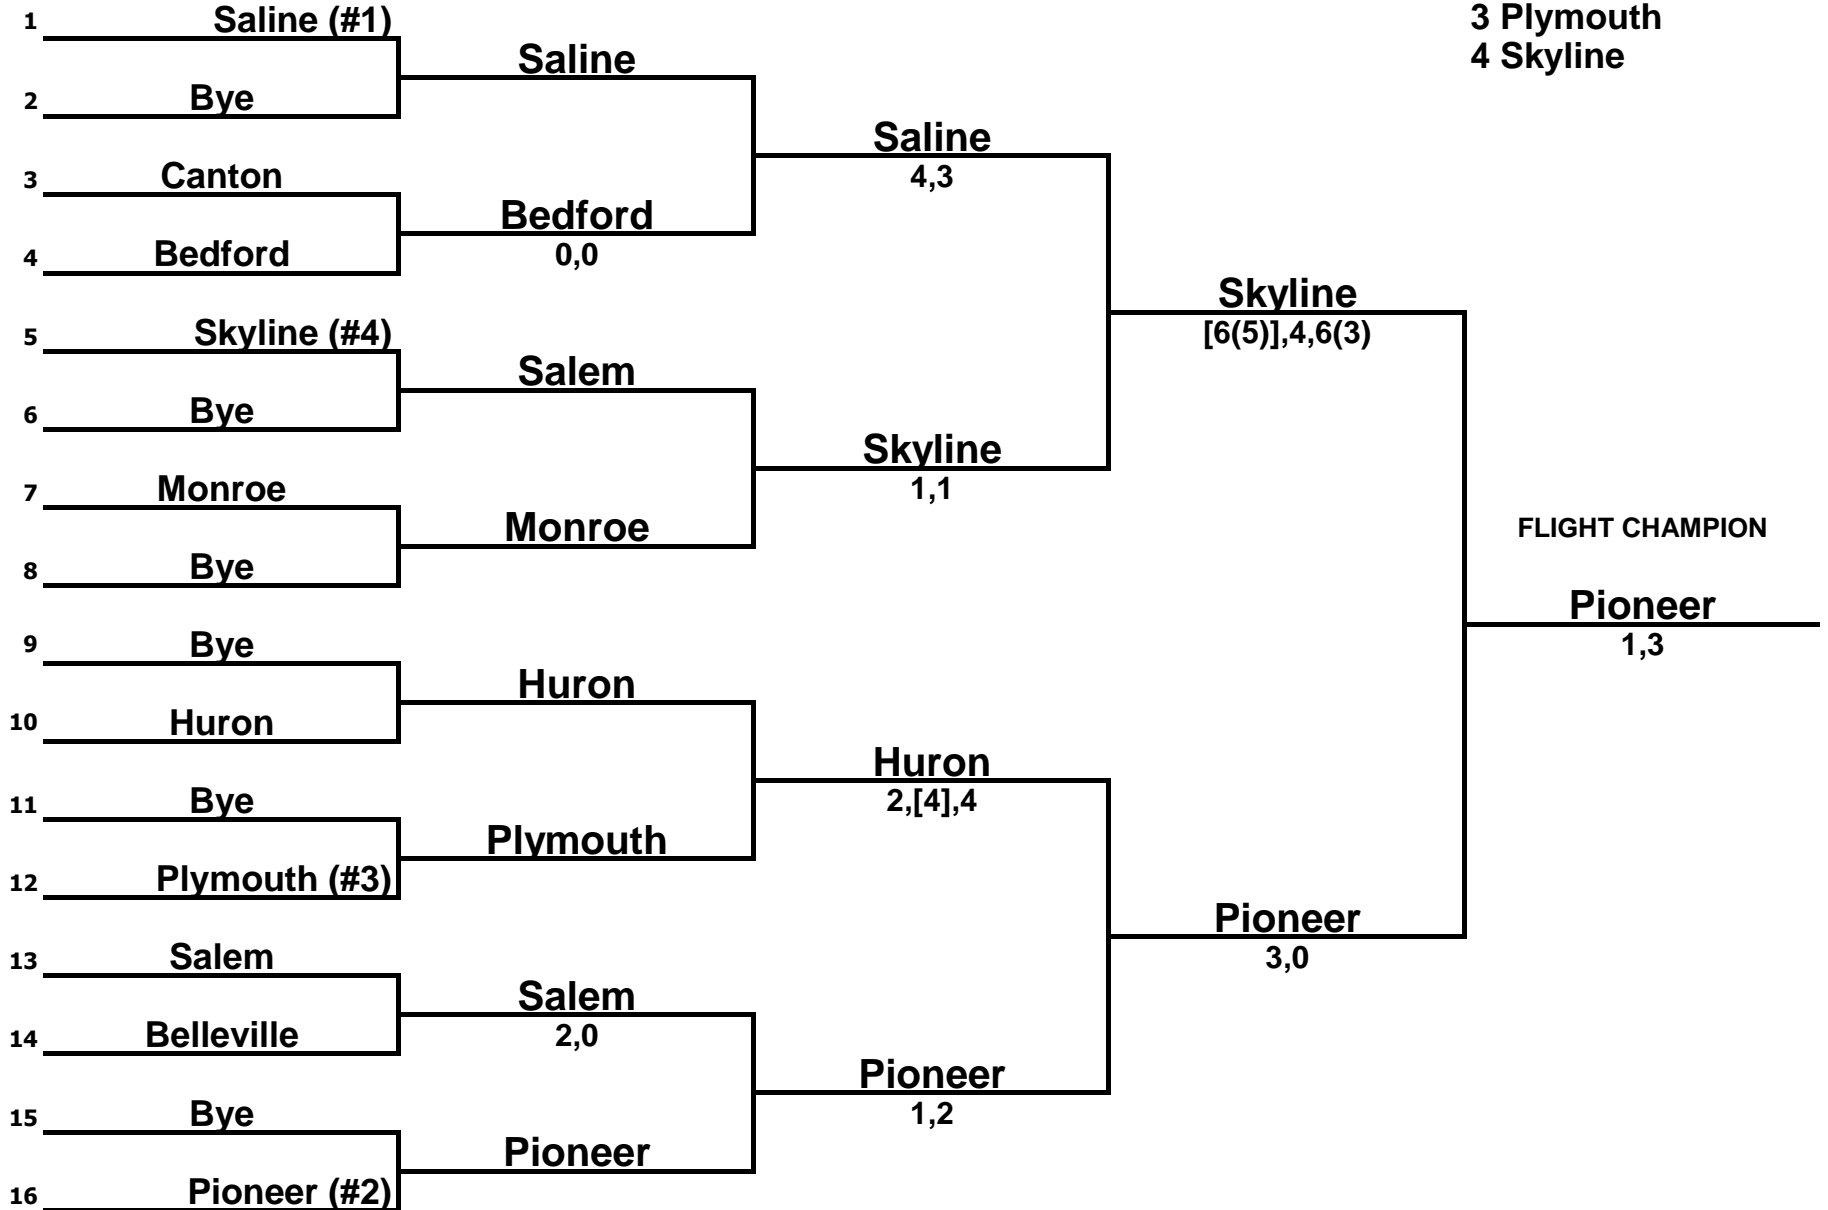

#4 Singles

Seeded Players

1 Huron

2 Saline

3 Skyline

4 Pioneer

2018 MHSAA  
Region 3

#1 Doubles

Seeded Players

1 Saline

2 Pioneer

3 Plymouth

4 Skyline

2018 MHSAA  
Region 3

#2 Doubles

Seeded Players

1 Pioneer

2 Saline

3 Skyline

4 Plymouth

FLIGHT CHAMPION

2018 MHSAA  
Region 3

#3 Doubles

Seeded Players

1 Pioneer

2 Skyline

3 Saline

4 Plymouth

2018 MHSAA  
Region 3

#4 Doubles

Seeded Players

- 1 Pioneer
- 2 Saline
- 3 Huron
- 4. Salem