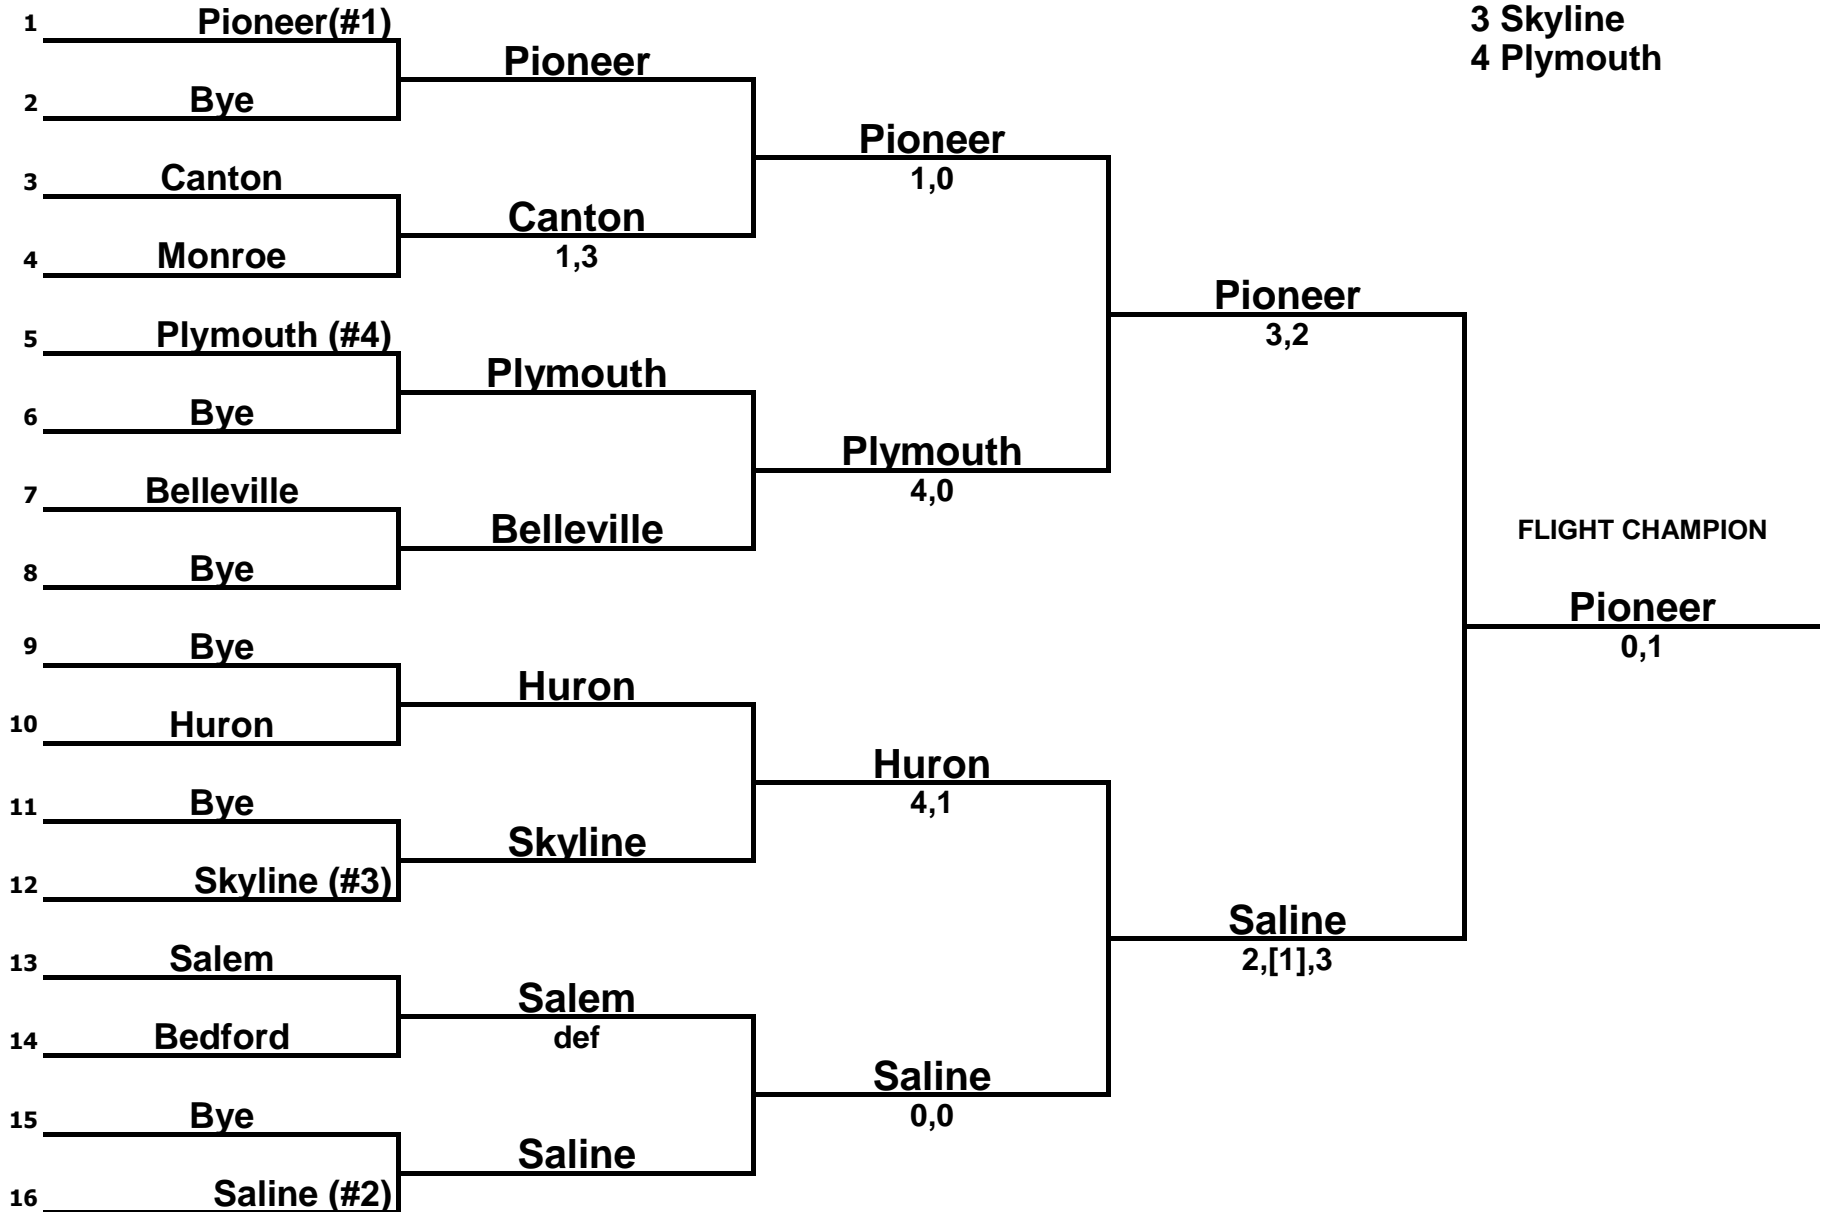

#4 Singles

Seeded Players

1 Huron

2 Saline

3 Skyline

4 Pioneer

2018 MHSAA  
Region 3

#1 Doubles

Seeded Players

1 Saline

2 Pioneer

3 Plymouth

4 Skyline

2018 MHSAA  
Region 3

#2 Doubles

Seeded Players

1 Pioneer

2 Saline

3 Skyline

4 Plymouth

FLIGHT CHAMPION

2018 MHSAA  
Region 3

#3 Doubles

Seeded Players

1 Pioneer

2 Skyline

3 Saline

4 Plymouth

2018 MHSAA  
Region 3

#4 Doubles

Seeded Players

- 1 Pioneer
- 2 Saline
- 3 Huron
- 4. Salem