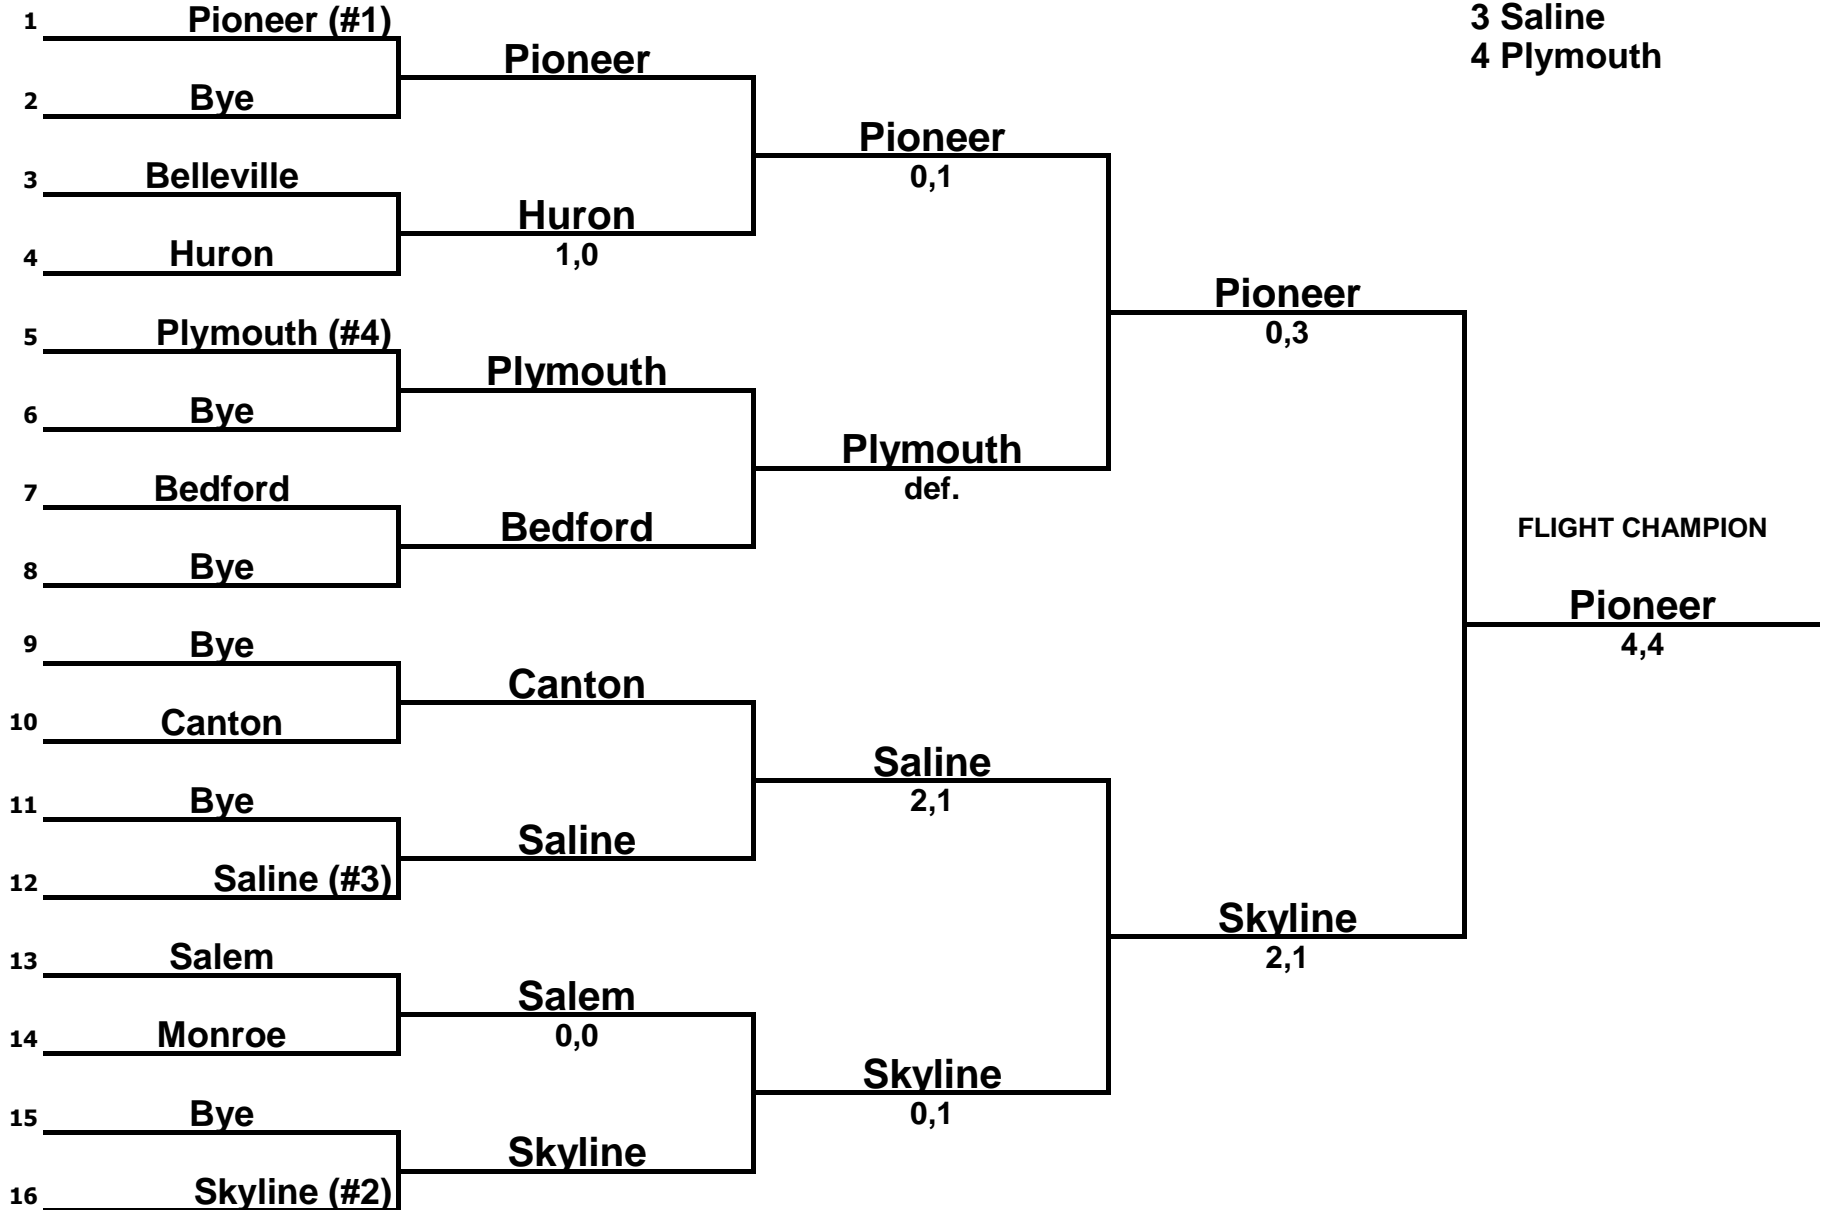

#4 Singles

Seeded Players

1 Huron

2 Saline

3 Skyline

4 Pioneer

2018 MHSAA  
Region 3

#1 Doubles

Seeded Players

1 Saline

2 Pioneer

3 Plymouth

4 Skyline

2018 MHSAA  
Region 3

#2 Doubles

Seeded Players

1 Pioneer

2 Saline

3 Skyline

4 Plymouth

FLIGHT CHAMPION

2018 MHSAA  
Region 3

#3 Doubles

Seeded Players

1 Pioneer

2 Skyline

3 Saline

4 Plymouth

2018 MHSAA  
Region 3

#4 Doubles

Seeded Players

- 1 Pioneer
- 2 Saline
- 3 Huron
- 4. Salem