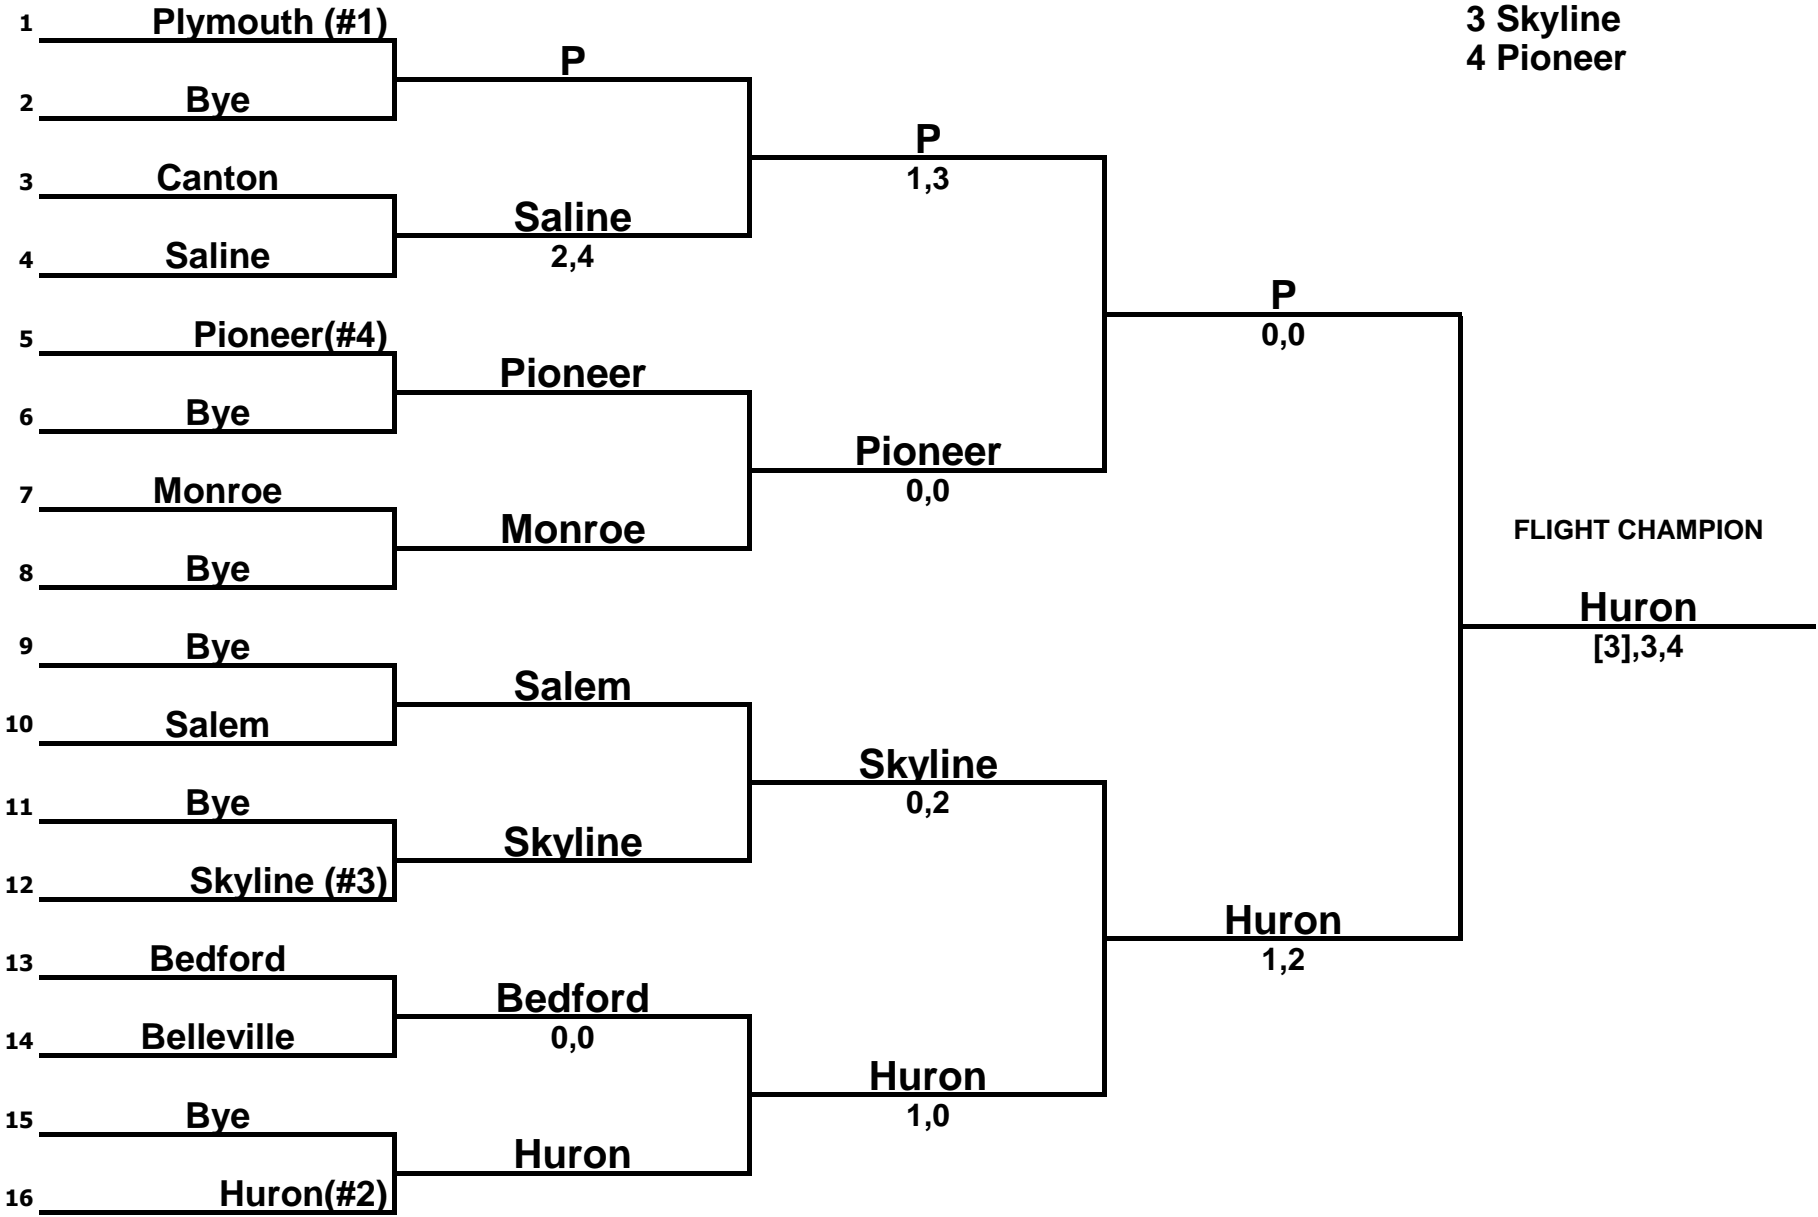

2018 MHSAA  
Region 3

#1 Singles

Seeded Players

- 1 Plymouth
- 2 Huron
- 3 Skyline
- 4 Pioneer

2018 MHSAA  
Region 3

#2 Singles

Seeded Players

- 1 Huron
- 2 Skyline
- 3 Pioneer
- 4 Saline